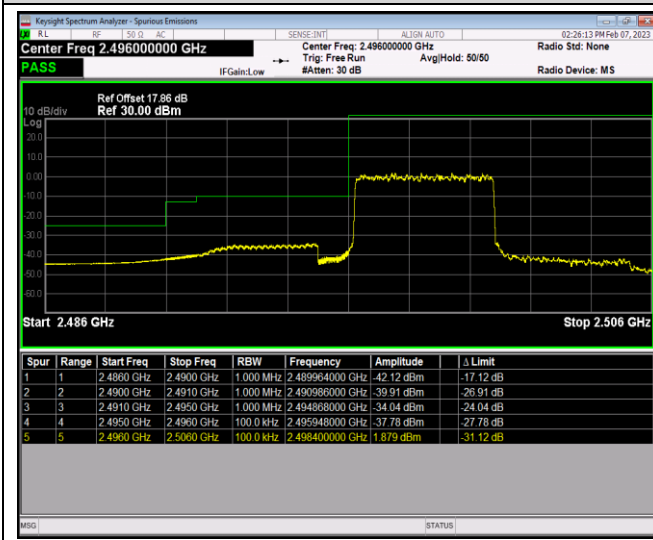

Band41-5MHz-QPSK-39675-25RB#0

Band41-5MHz-QPSK-41565-1RB#24