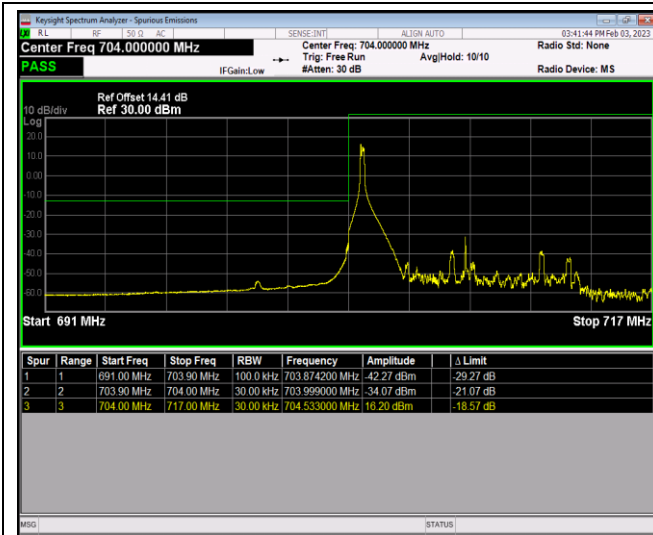

Band17-10MHz-64QAM-23780-50RB#0