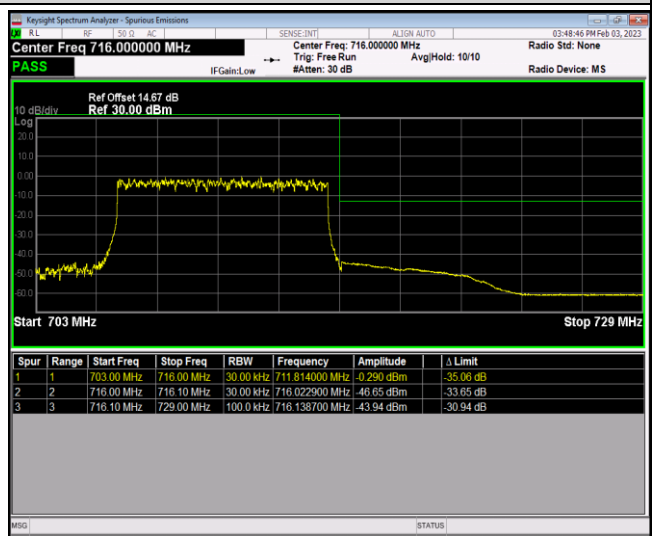

Band17-10MHz-16QAM-23780-1RB#49

Band17-10MHz-64QAM-23780-50RB#0

Band17-10MHz-64QAM-23800-1RB#0

Band17-10MHz-64QAM-23800-1RB#49

Band17-10MHz-64QAM-23800-50RB#0

Band41-5MHz-QPSK-39675-1RB#0

Band41-5MHz-QPSK-39675-1RB#24