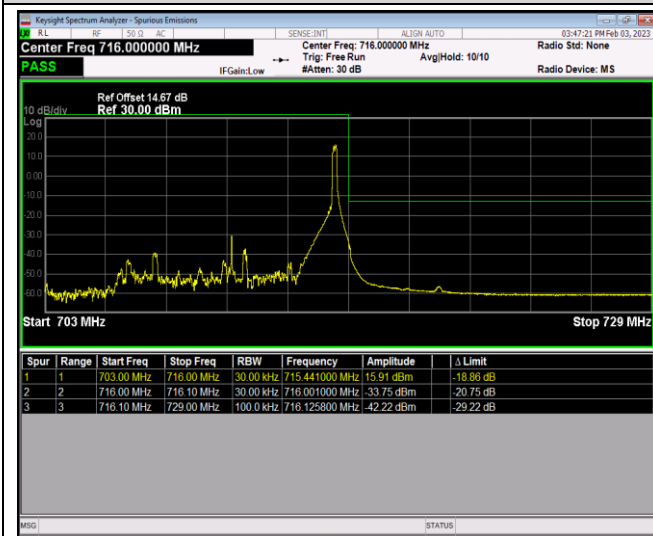

Band17-10MHz-16QAM-23780-1RB#49

Band17-10MHz-64QAM-23780-50RB#0

Band17-10MHz-64QAM-23800-1RB#0

Band17-10MHz-64QAM-23800-1RB#49

Band17-10MHz-64QAM-23800-50RB#0

Band41-5MHz-QPSK-39675-1RB#0

Band41-5MHz-QPSK-39675-1RB#24