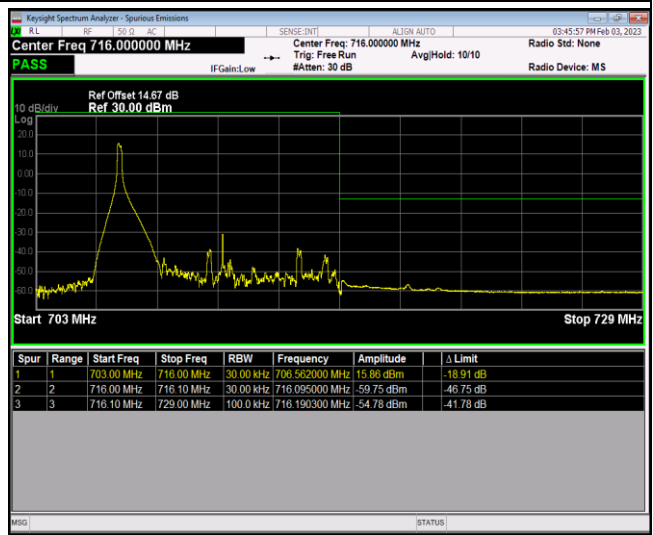

Band17-10MHz-16QAM-23780-1RB#49

Band17-10MHz-64QAM-23780-50RB#0

Band17-10MHz-64QAM-23800-1RB#0

Band17-10MHz-64QAM-23800-1RB#49

Band17-10MHz-64QAM-23800-50RB#0

Band41-5MHz-QPSK-39675-1RB#0

Band41-5MHz-QPSK-39675-1RB#24