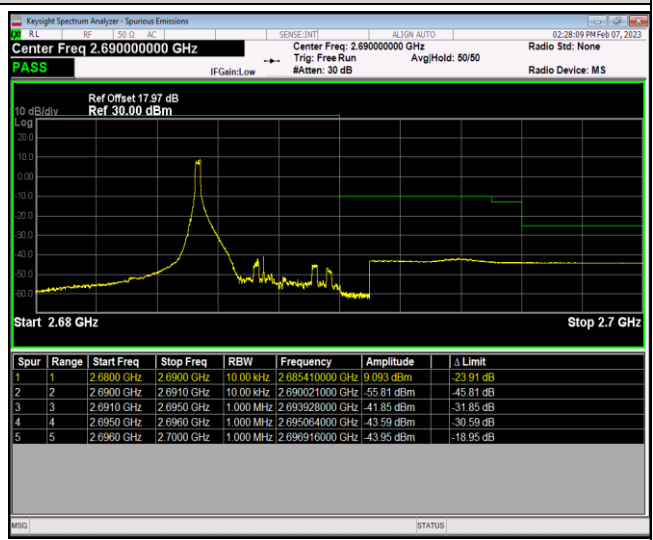

Band41-5MHz-QPSK-41565-1RB#0

Band41-5MHz-QPSK-41565-25RB#0