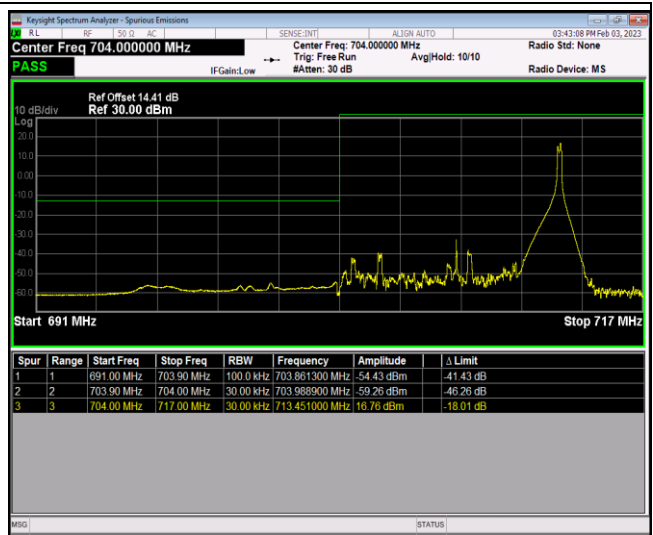

Band17-10MHz-64QAM-23800-1RB#0