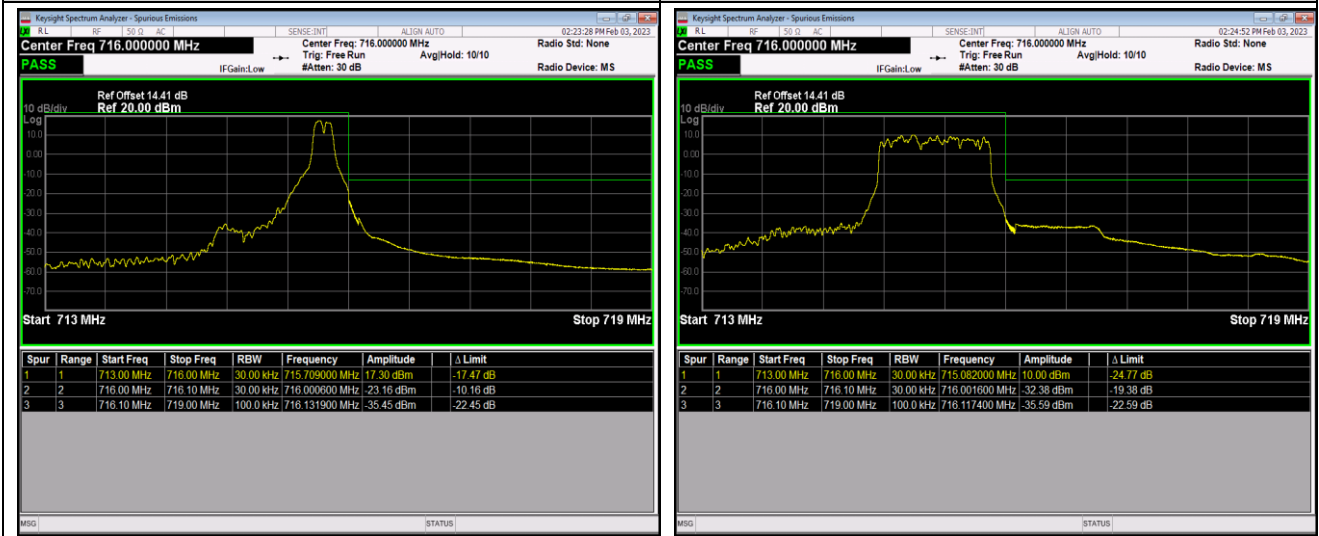

Band12-1.4MHz-QPSK-23173-1RB#5

Band12-1.4MHz-QPSK-23173-6RB#0

Band12-1.4MHz-16QAM-23017-1RB#0

Band12-1.4MHz-16QAM-23017-1RB#5