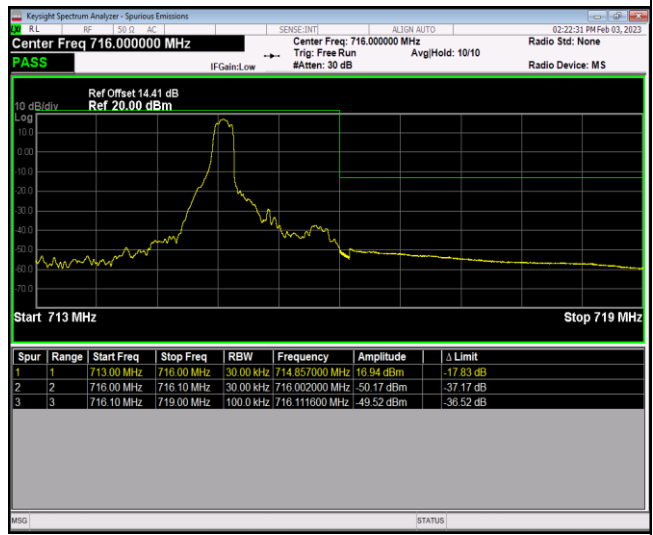

Band12-1.4MHz-16QAM-23173-1RB#0

Band12-1.4MHz-16QAM-23173-6RB#0