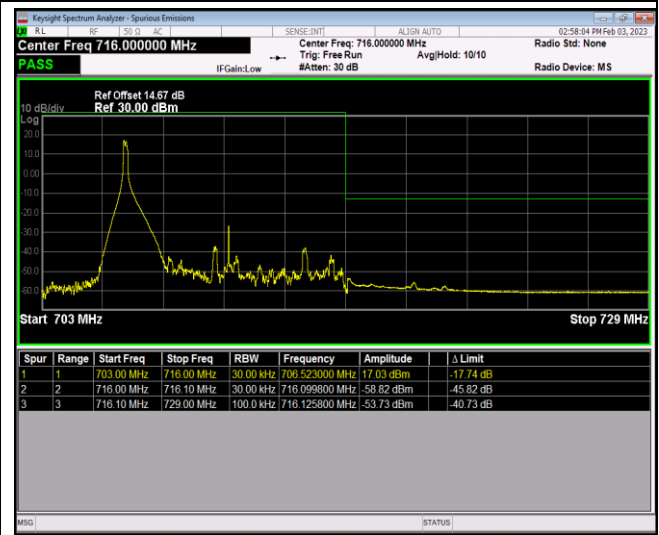

Band12-1.4MHz-64QAM-23173-6RB#0

Band12-10MHz-QPSK-23060-1RB#0

Band12-10MHz-QPSK-23060-1RB#49

Band12-10MHz-QPSK-23060-50RB#0

Band12-10MHz-QPSK-23130-1RB#0

Band12-10MHz-QPSK-23130-1RB#49

Band12-10MHz-QPSK-23130-50RB#0