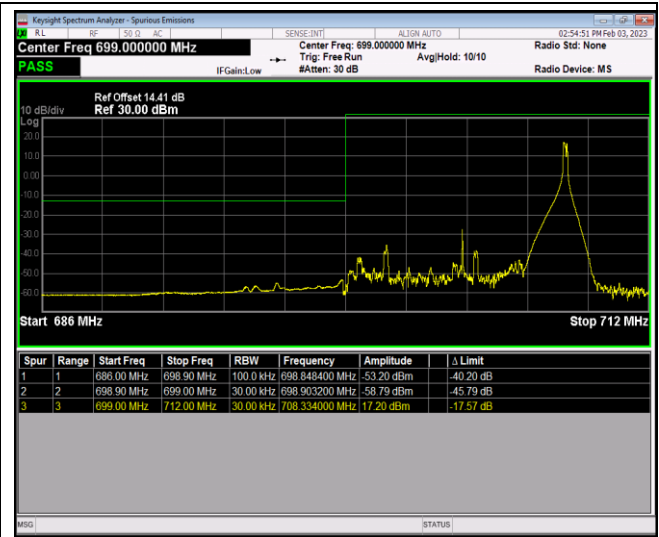

Band12-1.4MHz-64QAM-23173-6RB#0

Band12-10MHz-QPSK-23060-1RB#0

Band12-10MHz-QPSK-23060-1RB#49

Band12-10MHz-QPSK-23060-50RB#0

Band12-10MHz-QPSK-23130-1RB#0

Band12-10MHz-QPSK-23130-1RB#49

Band12-10MHz-QPSK-23130-50RB#0