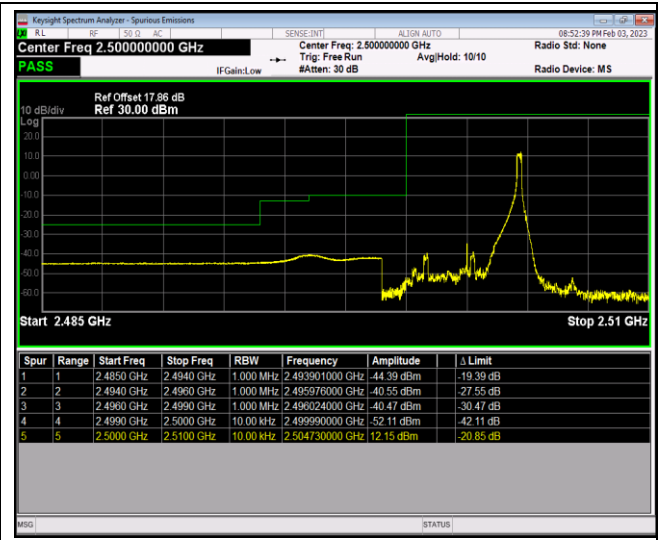

Band5-10MHz-64QAM-20450-50RB#0

Band5-10MHz-64QAM-20600-1RB#0

Band5-10MHz-64QAM-20600-1RB#49

Band5-10MHz-64QAM-20600-50RB#0

Band7-5MHz-QPSK-20775-1RB#0

Band7-5MHz-QPSK-20775-1RB#24

Band7-5MHz-QPSK-20775-25RB#0