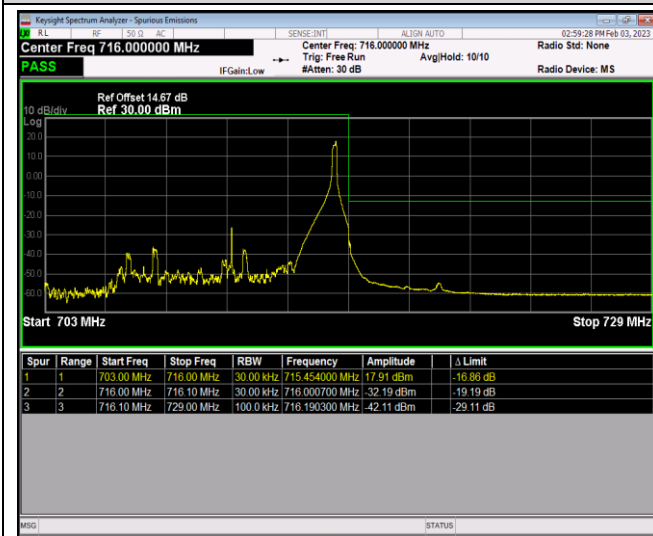

Band12-1.4MHz-64QAM-23173-6RB#0

Band12-10MHz-QPSK-23060-1RB#0

Band12-10MHz-QPSK-23060-1RB#49

Band12-10MHz-QPSK-23060-50RB#0

Band12-10MHz-QPSK-23130-1RB#0

Band12-10MHz-QPSK-23130-1RB#49

Band12-10MHz-QPSK-23130-50RB#0