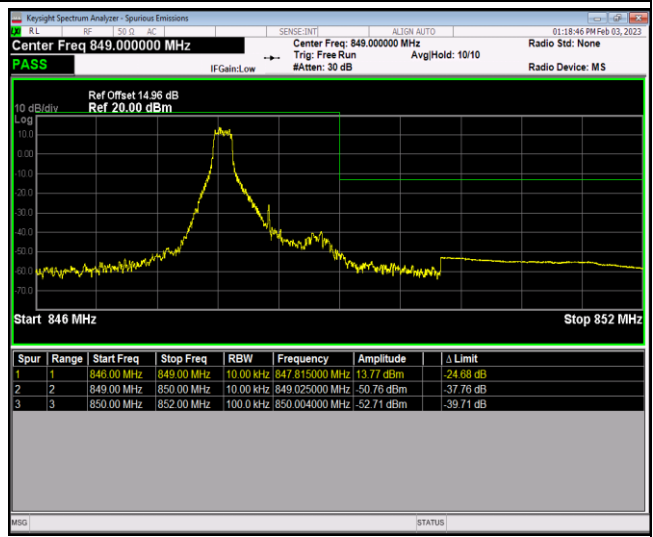

Band5-1.4MHz-QPSK-20643-1RB#0

Band5-1.4MHz-QPSK-20643-6RB#0