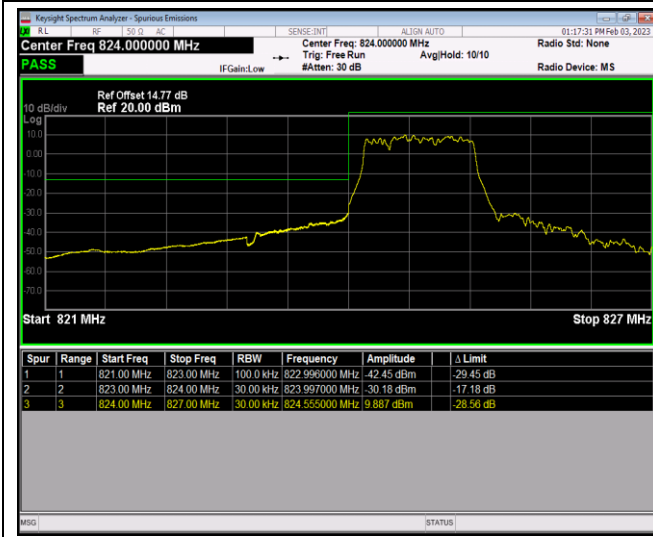

Band5-1.4MHz-QPSK-20407-6RB#0

Band5-1.4MHz-QPSK-20643-1RB#5