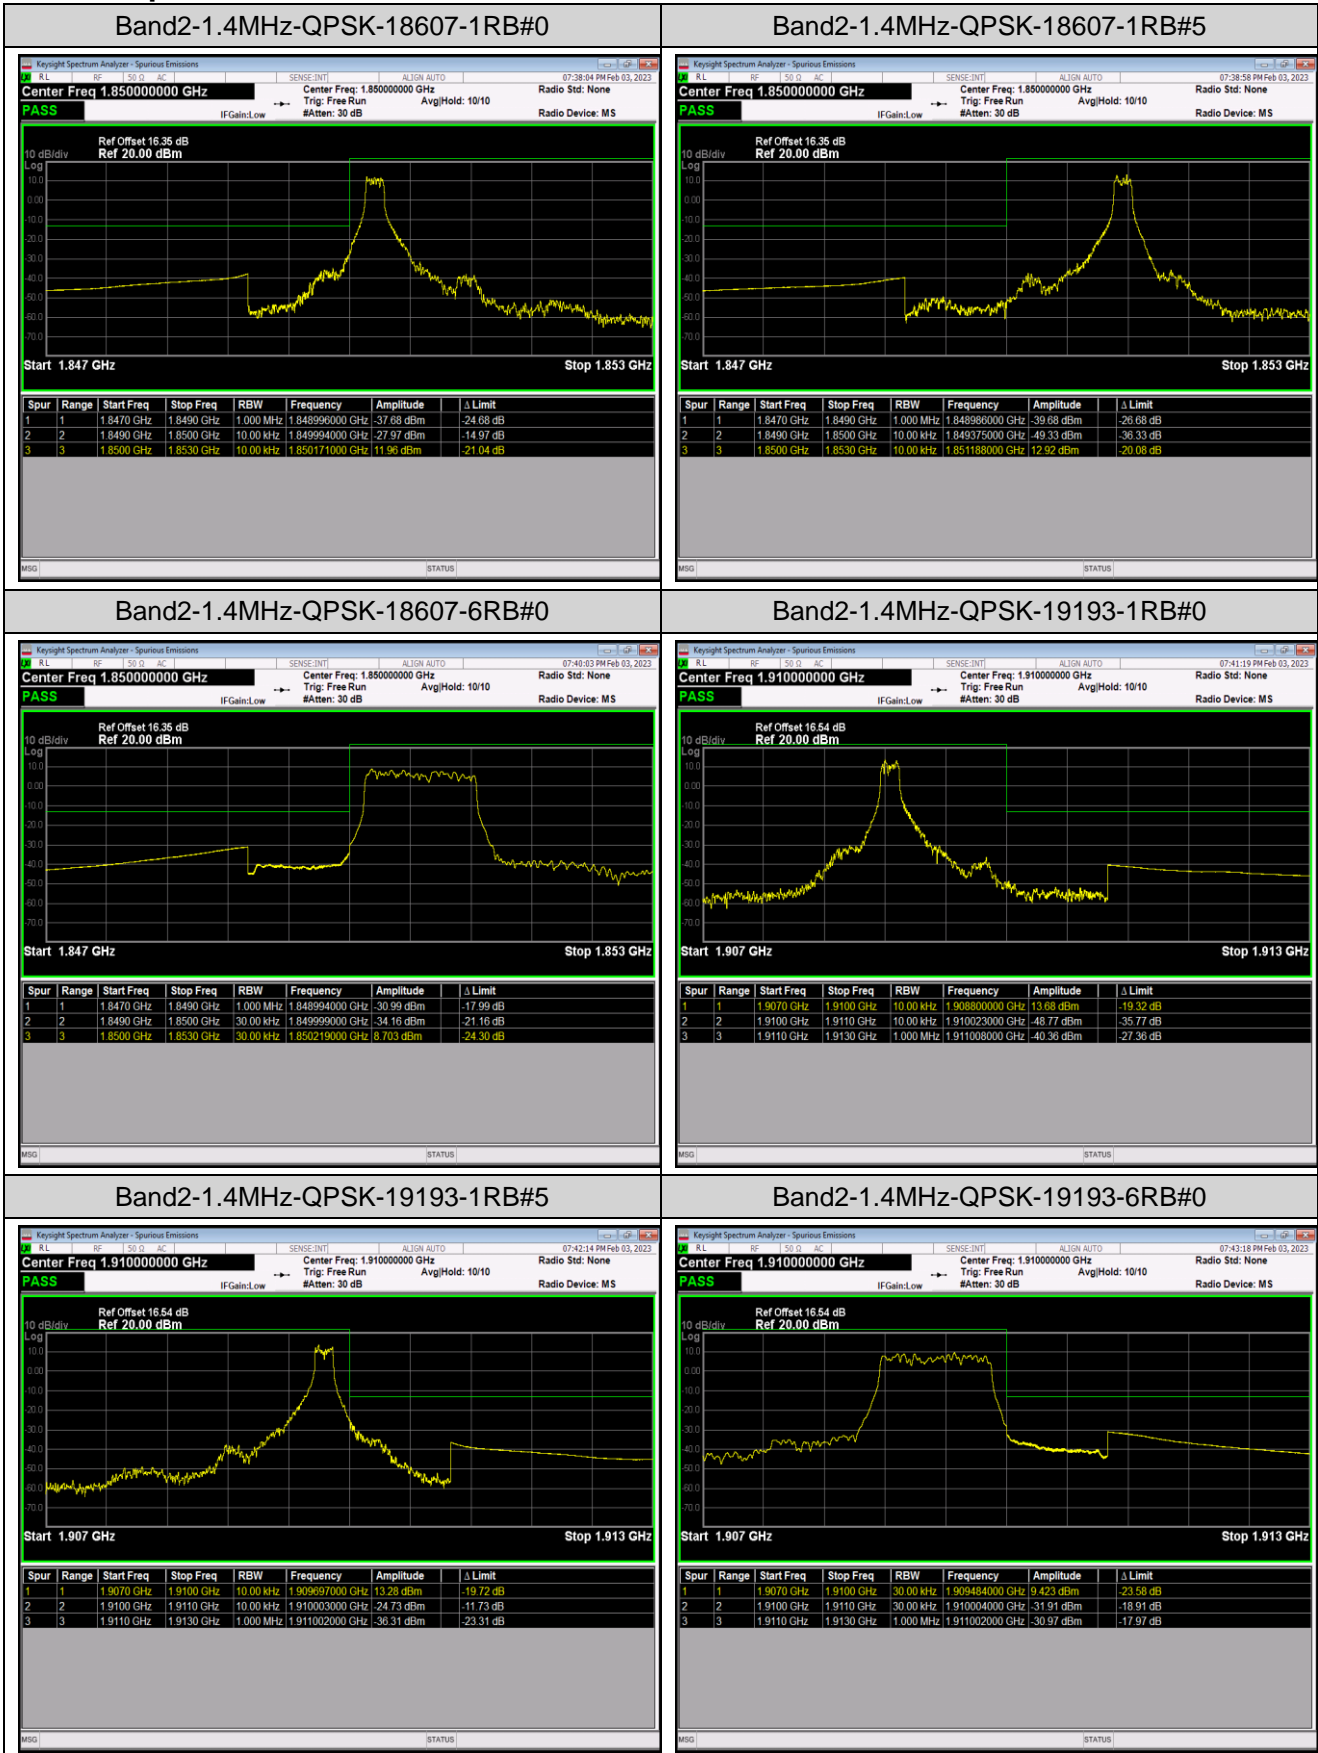

Test Graphs