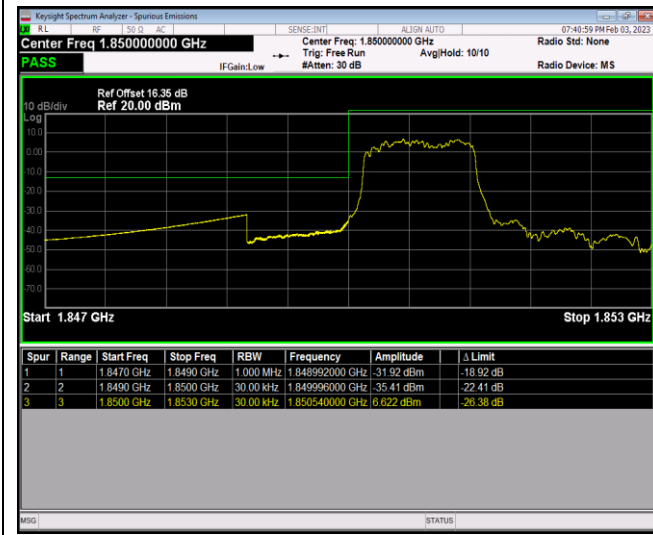

*Remark: All bandwidth and all modulation had been tested, but only the worst case data displayed in this report.*

Test Graphs

Band2-1.4MHz-64QAM-18607-6RB#0

Band2-1.4MHz-64QAM-19193-1RB#0

Band2-1.4MHz-64QAM-19193-1RB#5