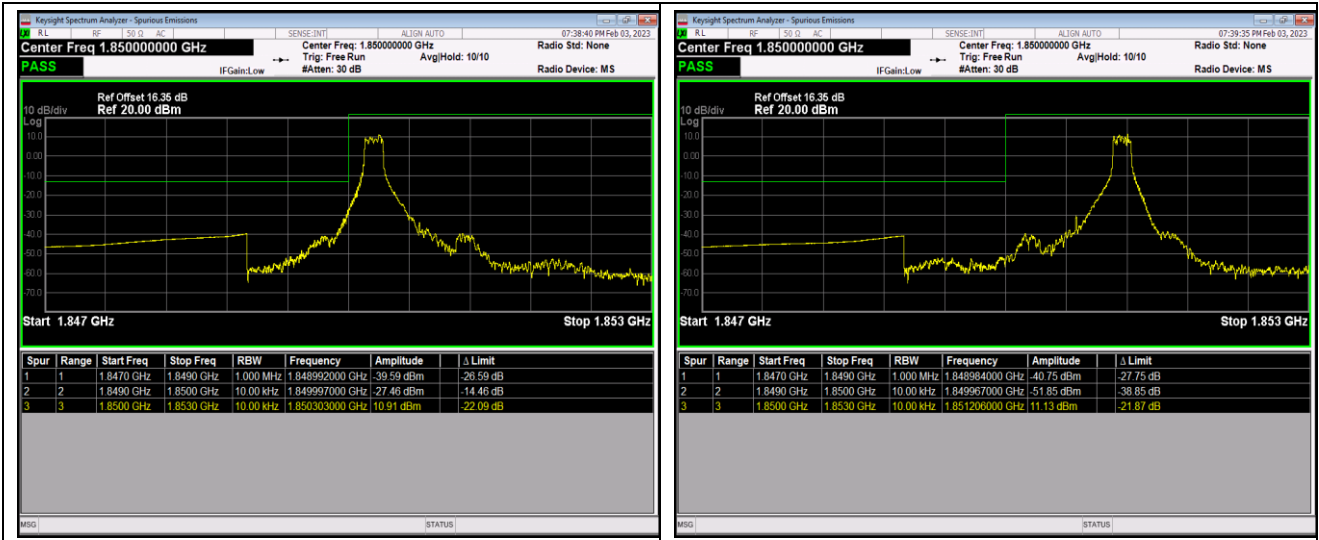

Band2-1.4MHz-64QAM-18607-6RB#0

Band2-1.4MHz-64QAM-19193-1RB#0