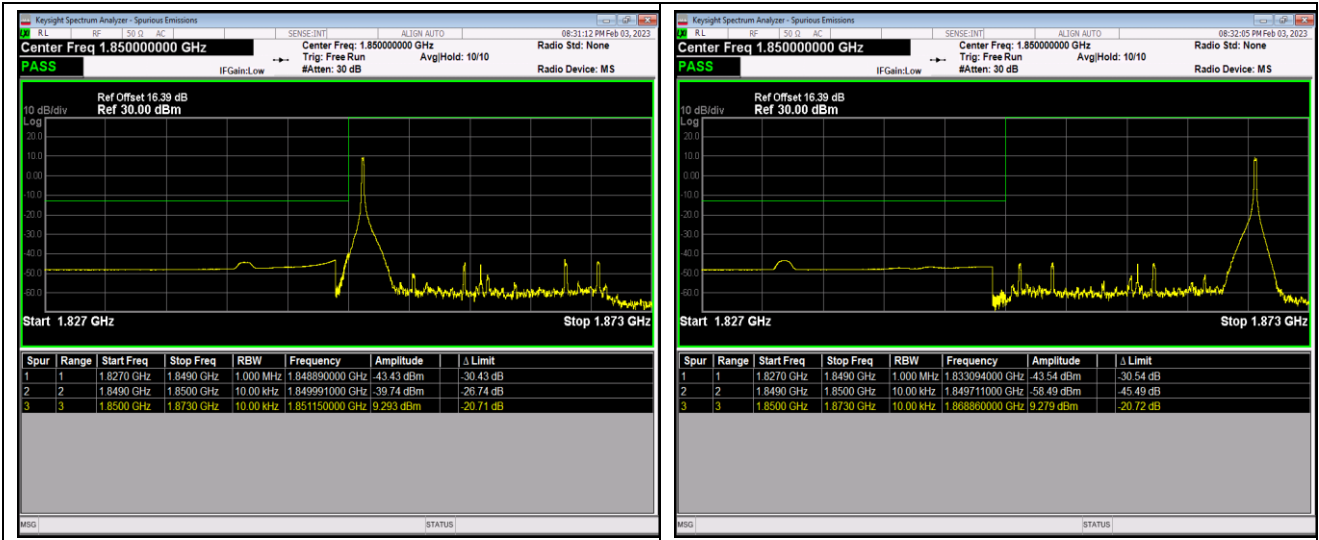

Band2-20MHz-QPSK-18700-1RB#0

Band2-20MHz-QPSK-18700-1RB#99

Band2-20MHz-QPSK-18700-100RB#0

Band2-20MHz-QPSK-19100-1RB#0