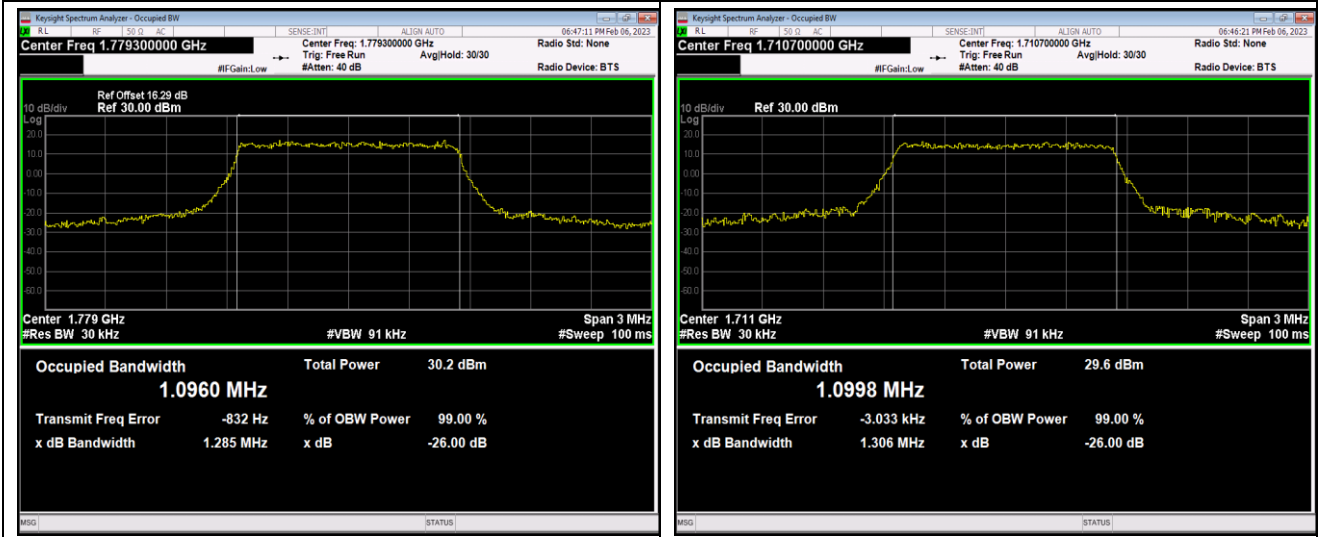

Band66-1.4MHz-QPSK-132665-6RB#0

Band66-1.4MHz-16QAM-131979-6RB#0

Band66-1.4MHz-16QAM-132322-6RB#0

Band66-1.4MHz-16QAM-132665-6RB#0