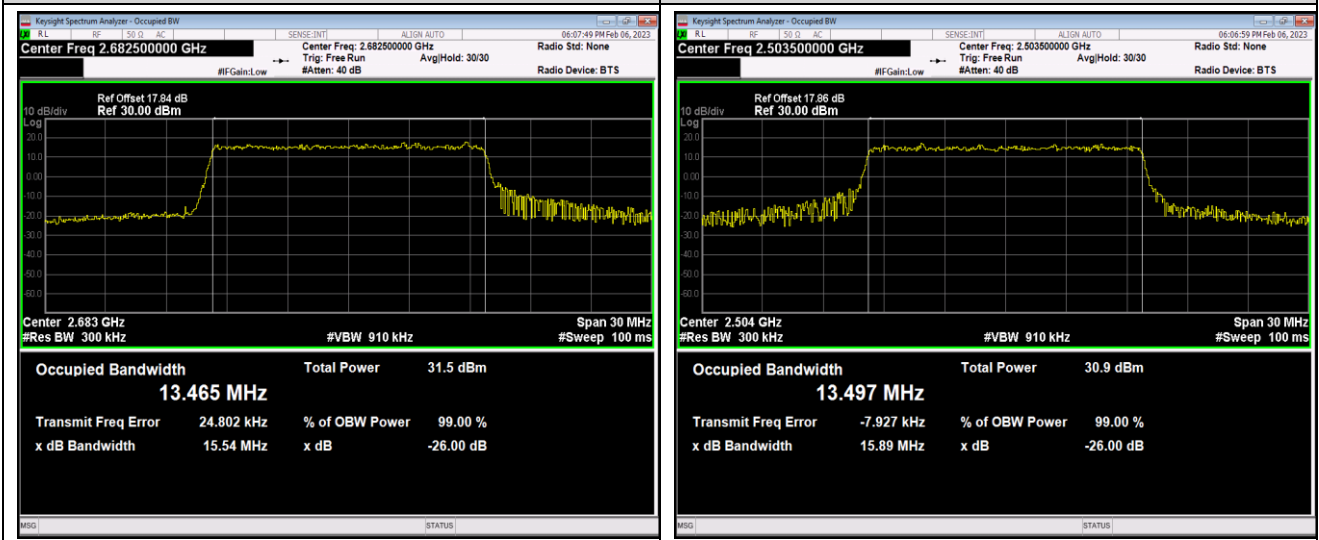

Band41-15MHz-QPSK-41515-75RB#0

Band41-15MHz-16QAM-39725-75RB#0

Band41-15MHz-16QAM-40620-75RB#0

Band41-15MHz-16QAM-41515-75RB#0

Band41-15MHz-64QAM-39725-75RB#0

Band41-15MHz-64QAM-40620-75RB#0

Band66-1.4MHz-QPSK-132665-6RB#0