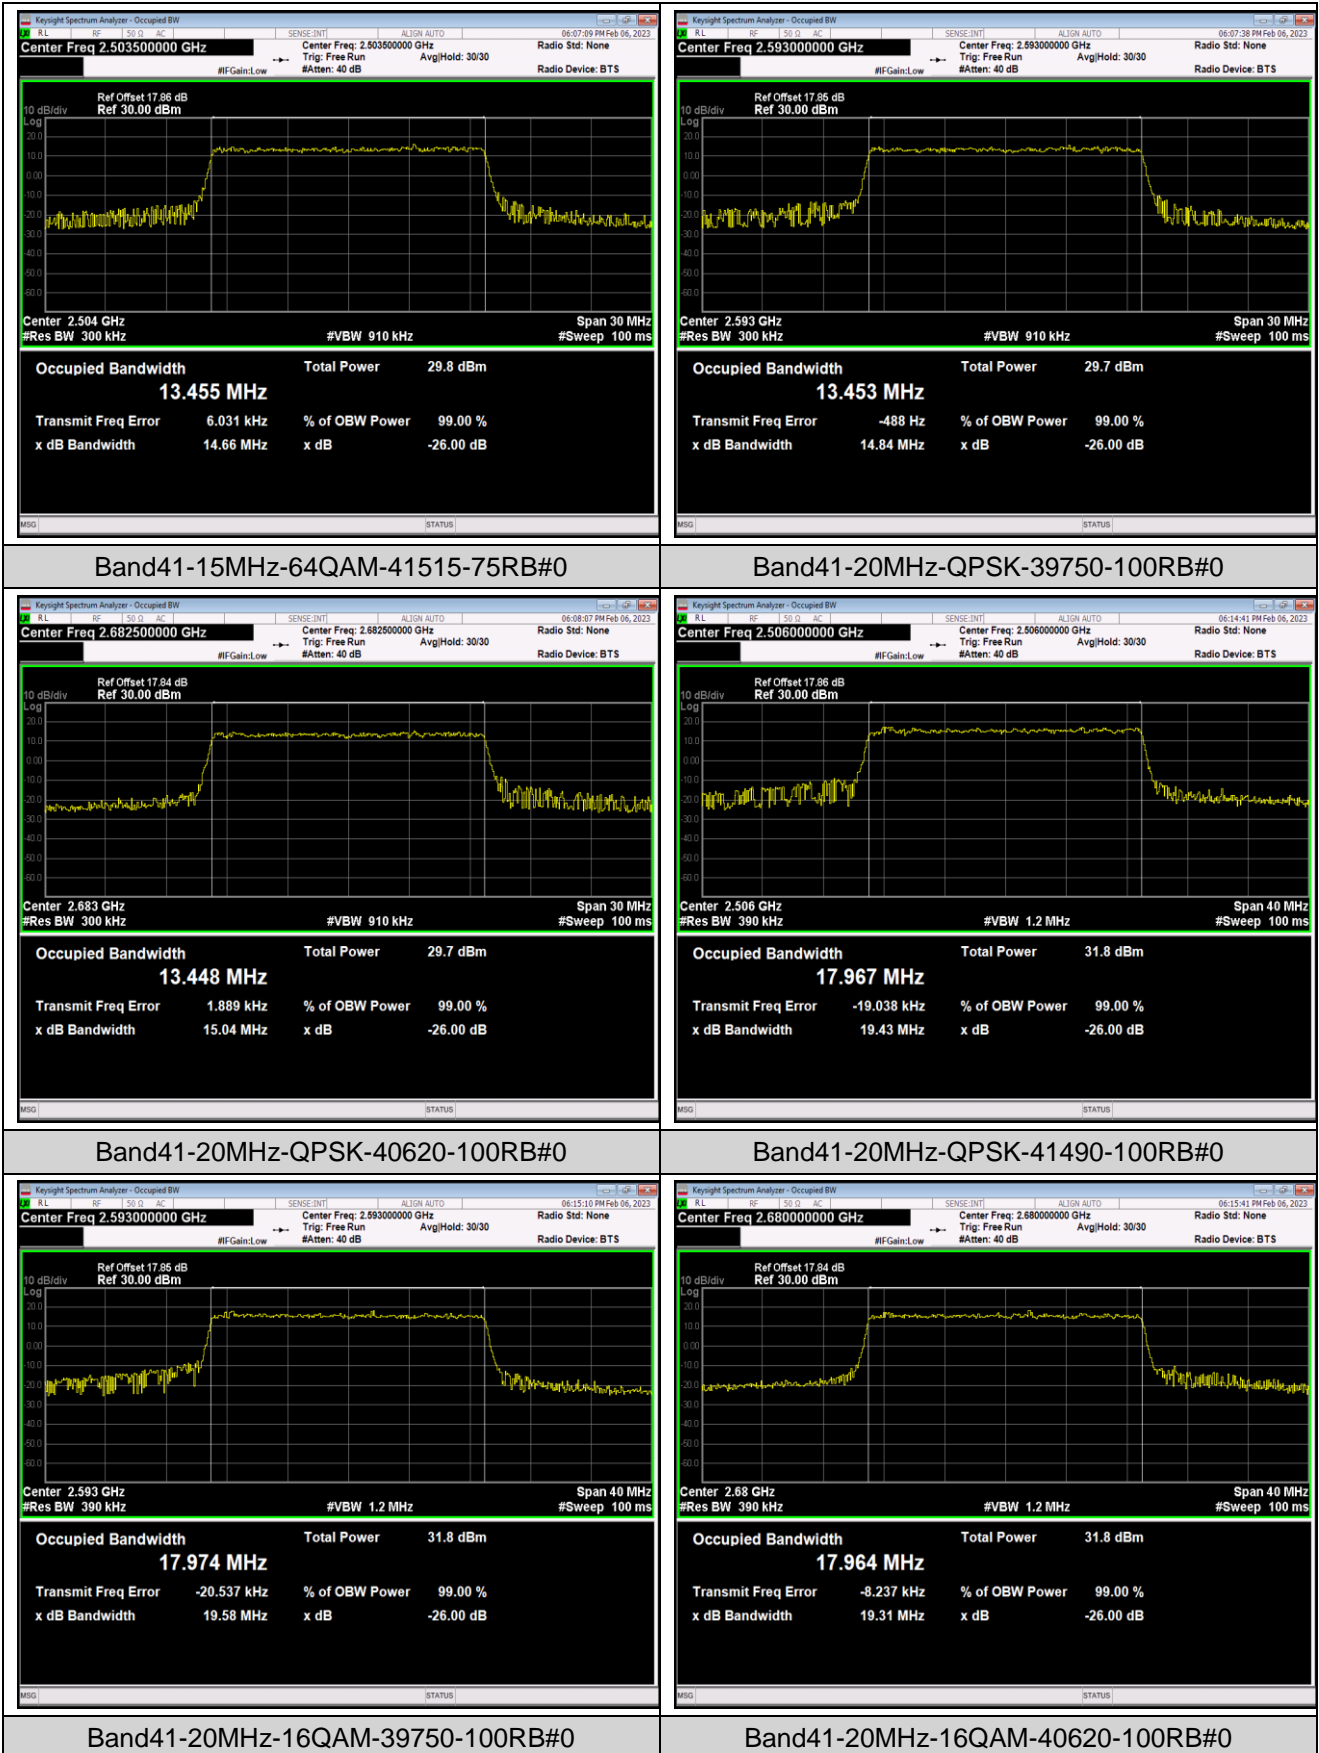

Band41-15MHz-QPSK-41515-75RB#0

Band41-15MHz-16QAM-39725-75RB#0

Band41-15MHz-16QAM-40620-75RB#0

Band41-15MHz-16QAM-41515-75RB#0

Band41-15MHz-64QAM-39725-75RB#0

Band41-15MHz-64QAM-40620-75RB#0

Band66-1.4MHz-QPSK-132665-6RB#0

Band66-1.4MHz-16QAM-131979-6RB#0

Band66-1.4MHz-16QAM-132322-6RB#0

Band66-1.4MHz-16QAM-132665-6RB#0

Band66-1.4MHz-64QAM-131979-6RB#0

Band66-1.4MHz-64QAM-132322-6RB#0