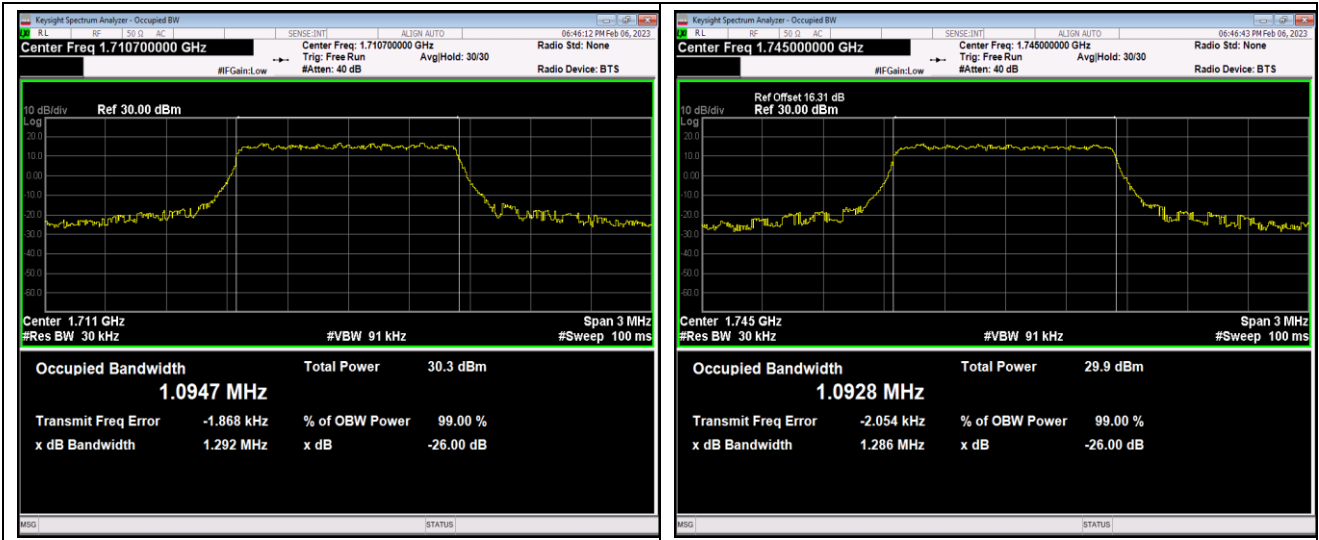

Band41-15MHz-QPSK-41515-75RB#0

Band41-15MHz-16QAM-39725-75RB#0

Band41-15MHz-16QAM-40620-75RB#0

Band41-15MHz-16QAM-41515-75RB#0

Band41-15MHz-64QAM-39725-75RB#0

Band41-15MHz-64QAM-40620-75RB#0

Band66-1.4MHz-QPSK-132665-6RB#0