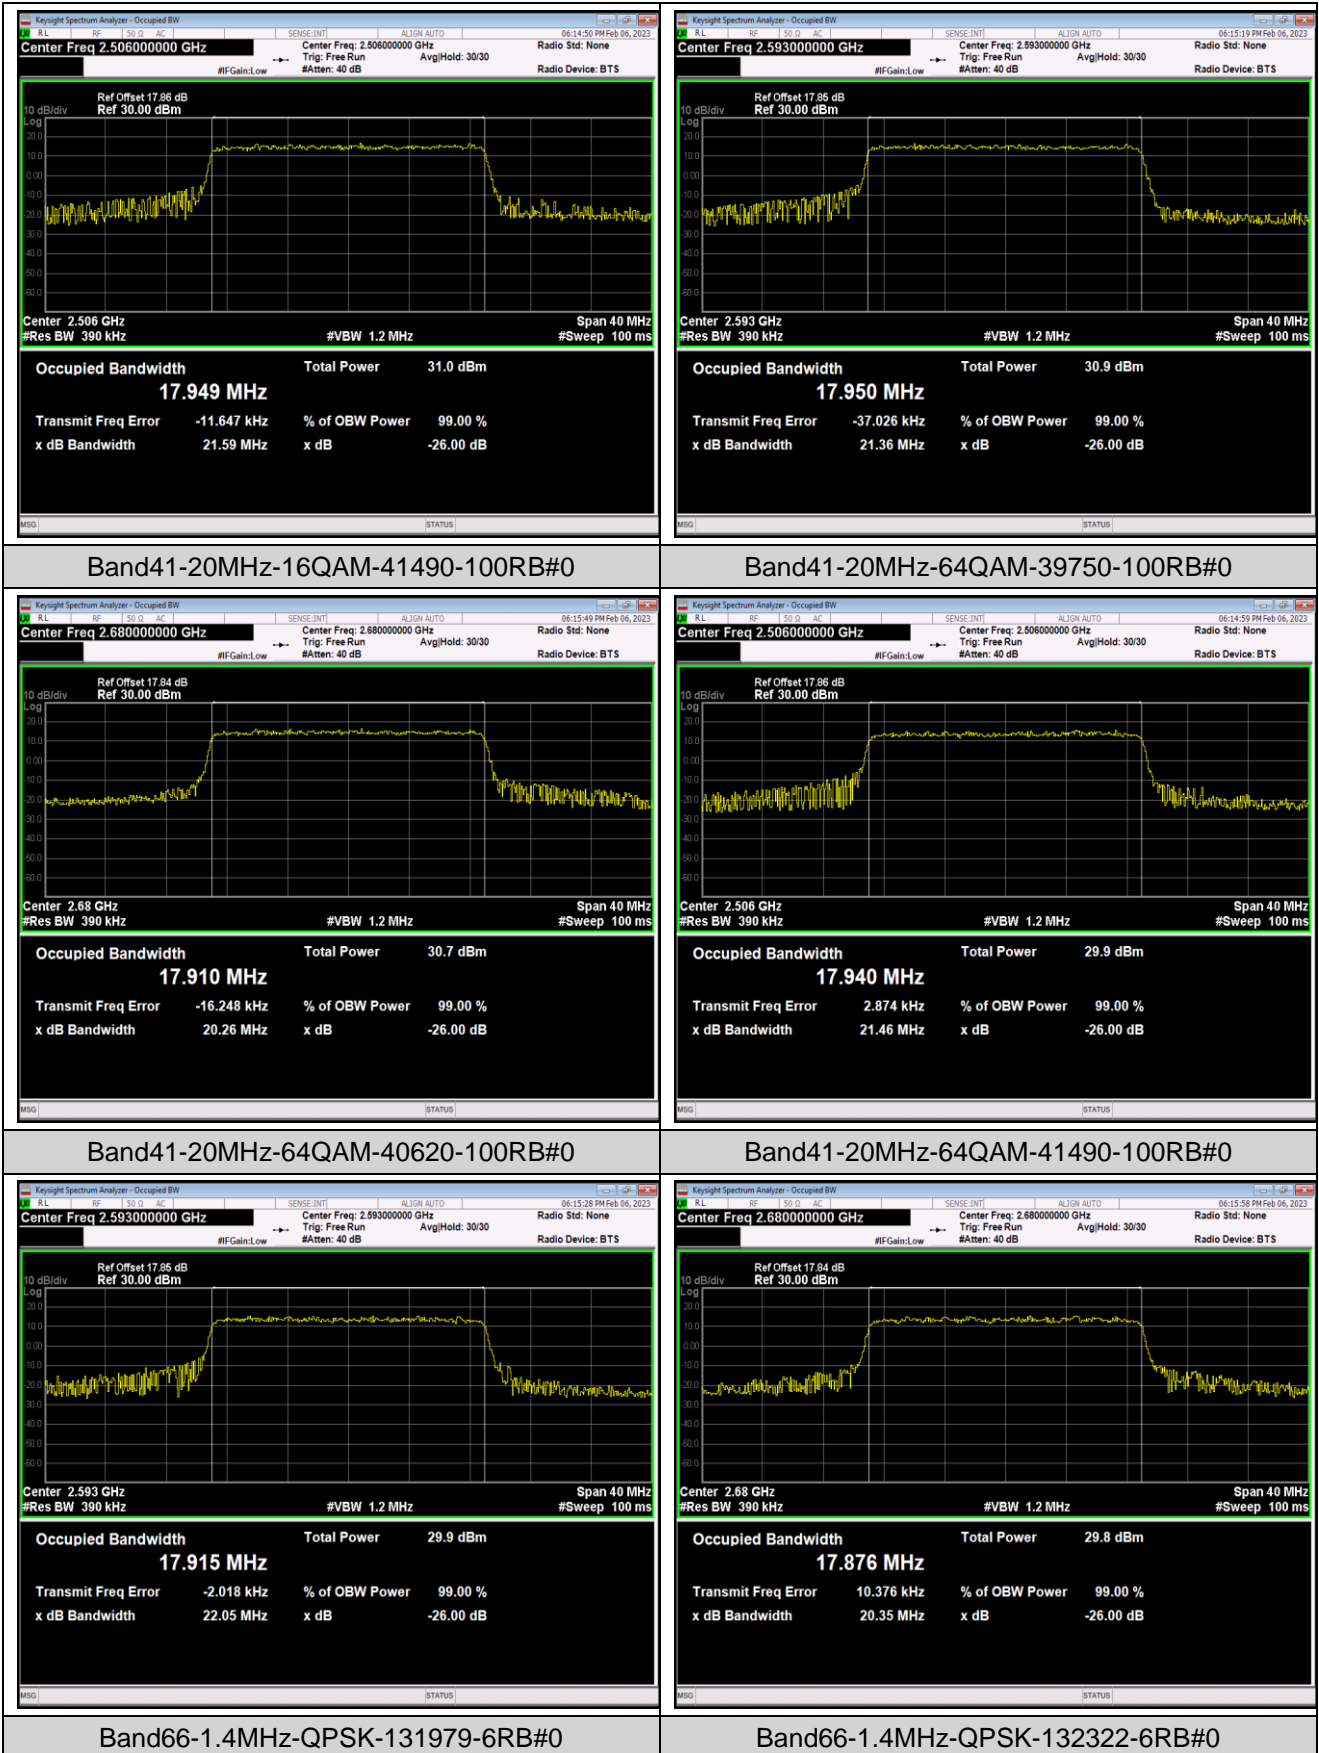

Band41-15MHz-QPSK-41515-75RB#0

Band41-15MHz-16QAM-39725-75RB#0

Band41-15MHz-16QAM-40620-75RB#0

Band41-15MHz-16QAM-41515-75RB#0

Band41-15MHz-64QAM-39725-75RB#0

Band41-15MHz-64QAM-40620-75RB#0

Band66-1.4MHz-QPSK-132665-6RB#0

Band66-1.4MHz-16QAM-131979-6RB#0

Band66-1.4MHz-16QAM-132322-6RB#0

Band66-1.4MHz-16QAM-132665-6RB#0

Band66-1.4MHz-64QAM-131979-6RB#0

Band66-1.4MHz-64QAM-132322-6RB#0