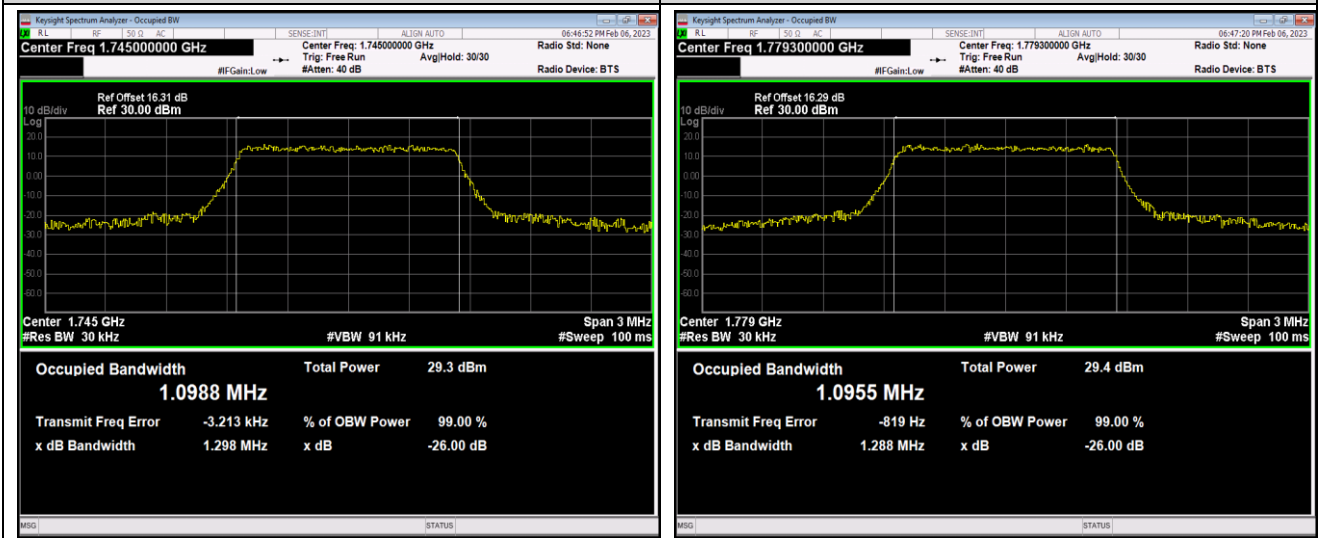

Band66-1.4MHz-16QAM-132322-6RB#0

Band66-1.4MHz-16QAM-132665-6RB#0

Band66-1.4MHz-64QAM-131979-6RB#0

Band66-1.4MHz-64QAM-132322-6RB#0