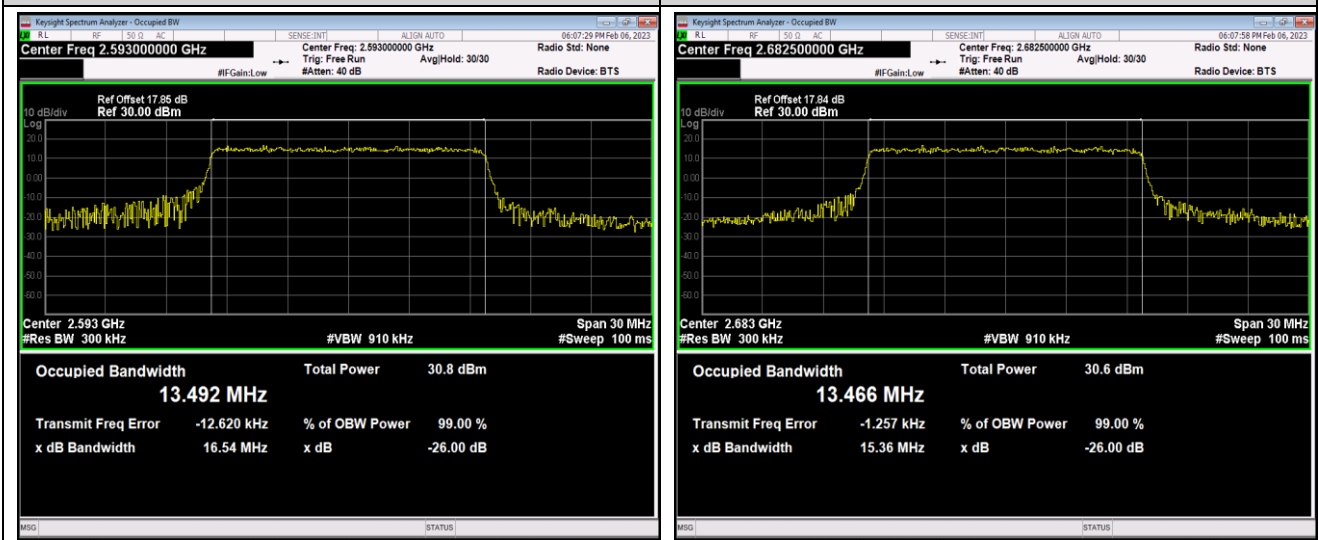

Band41-15MHz-QPSK-41515-75RB#0

Band41-15MHz-16QAM-39725-75RB#0

Band41-15MHz-16QAM-40620-75RB#0

Band41-15MHz-16QAM-41515-75RB#0

Band41-15MHz-64QAM-39725-75RB#0

Band41-15MHz-64QAM-40620-75RB#0

Band66-1.4MHz-QPSK-132665-6RB#0