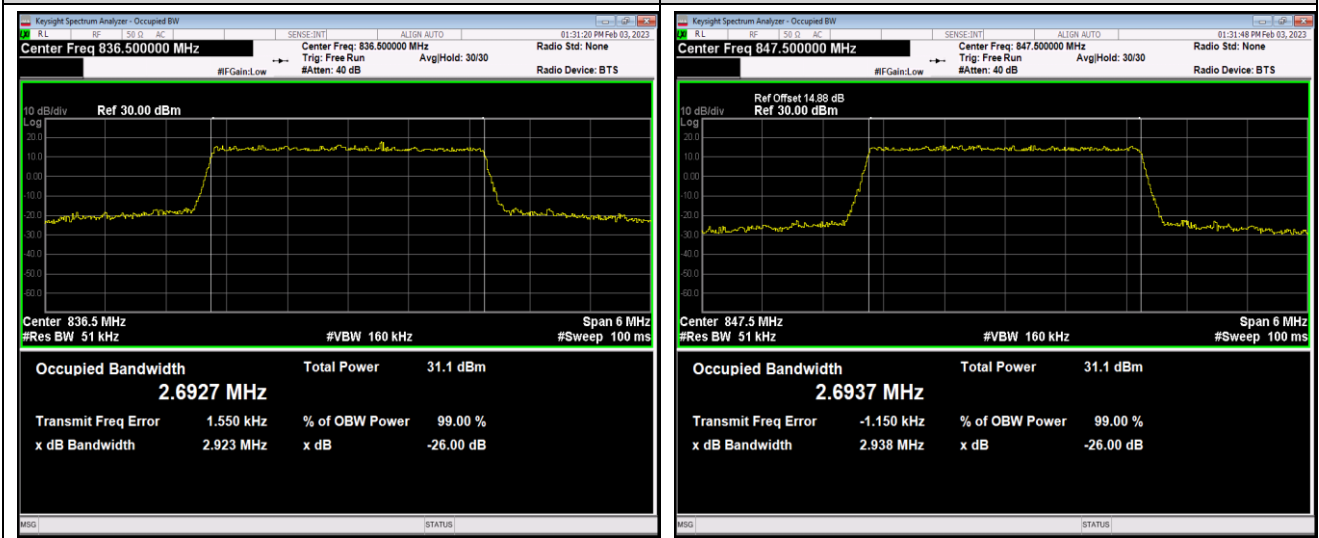

Band5-3MHz-QPSK-20525-15RB#0

Band5-3MHz-QPSK-20635-15RB#0

Band5-3MHz-16QAM-20415-15RB#0

Band5-3MHz-16QAM-20525-15RB#0