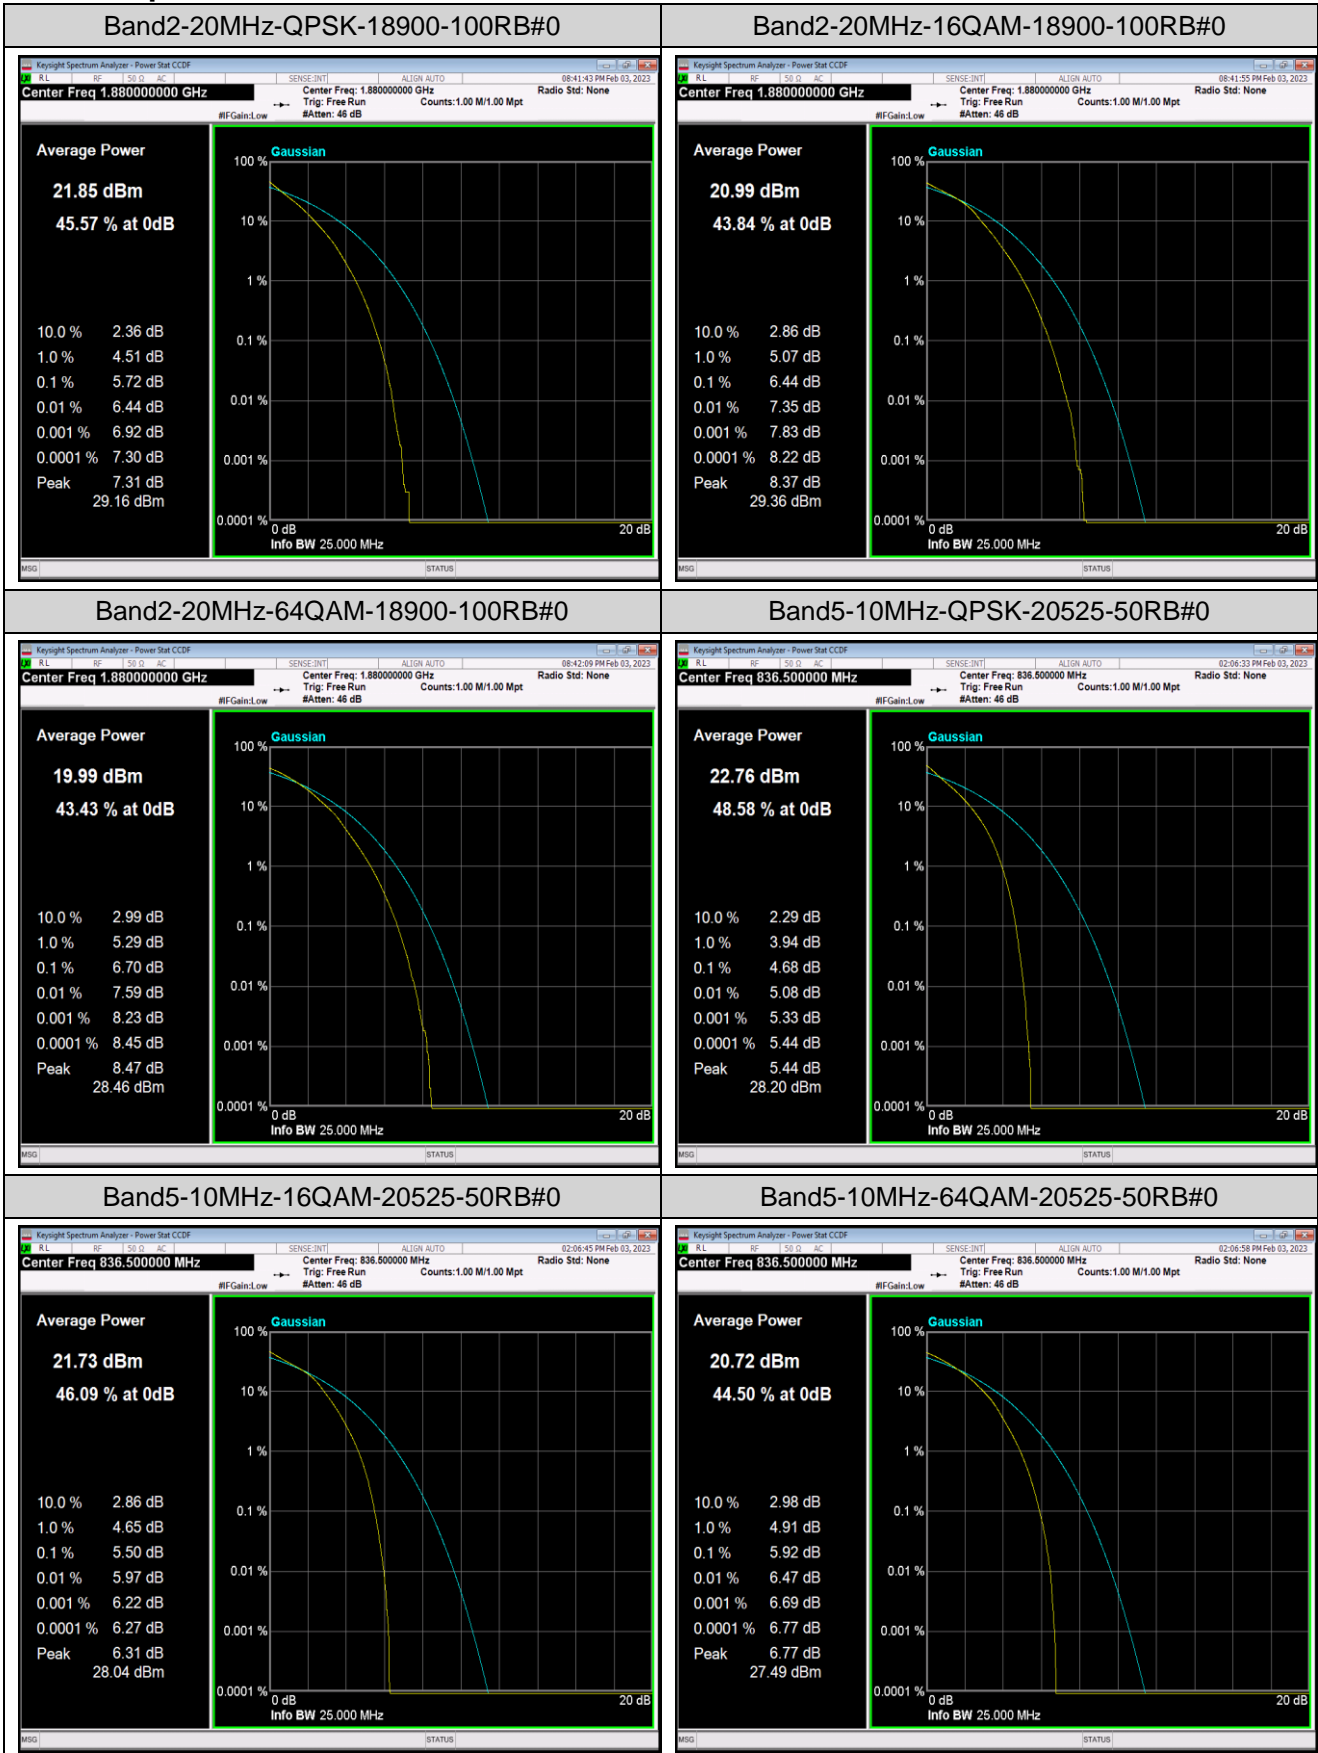

Test Graphs