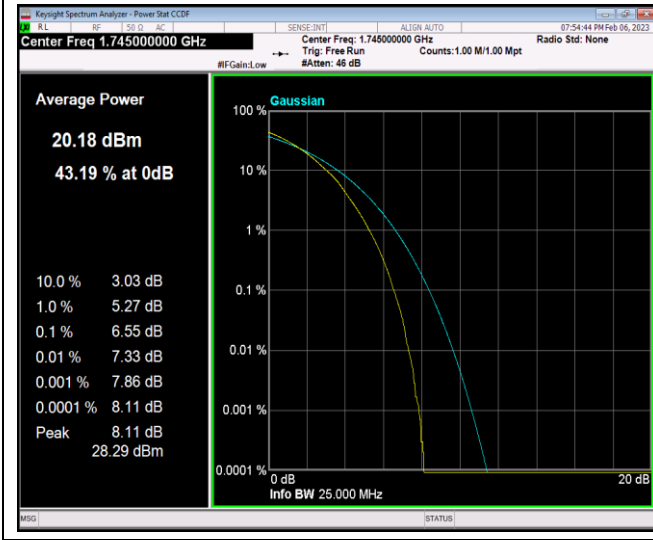

Band41-20MHz-64QAM-40620-100RB#0

Band66-20MHz-QPSK-132322-100RB#0

Band66-20MHz-16QAM-132322-100RB#0

Band66-20MHz-64QAM-132322-100RB#0

Appendix C: 26dB Bandwidth and Occupied Bandwidth

Test Result

Band	Bandwidth	Modulation	Channel	RB Configuration	Occupied Bandwidth (MHz)	26dB Bandwidth (MHz)	Verdict
Band2	1.4MHz	QPSK	18607	6RB#0	1.0927	1.284	PASS
Band2	1.4MHz	QPSK	18900	6RB#0	1.1008	1.287	PASS
Band2	1.4MHz	QPSK	19193	6RB#0	1.0943	1.284	PASS
Band2	1.4MHz	16QAM	18607	6RB#0	1.0995	1.295	PASS
Band2	1.4MHz	16QAM	18900	6RB#0	1.0952	1.287	PASS
Band2	1.4MHz	16QAM	19193	6RB#0	1.0962	1.300	PASS
Band2	1.4MHz	64QAM	18607	6RB#0	1.0906	1.295	PASS
Band2	1.4MHz	64QAM	18900	6RB#0	1.0884	1.284	PASS
Band2	1.4MHz	64QAM	19193	6RB#0	1.0905	1.290	PASS
Band2	3MHz	QPSK	18615	15RB#0	2.6911	2.927	PASS
Band2	3MHz	QPSK	18900	15RB#0	2.6926	2.929	PASS
Band2	3MHz	QPSK	19185	15RB#0	2.6950	2.929	PASS
Band2	3MHz	16QAM	18615	15RB#0	2.6826	2.947	PASS
Band2	3MHz	16QAM	18900	15RB#0	2.6858	2.936	PASS
Band2	3MHz	16QAM	19185	15RB#0	2.6879	2.931	PASS
Band2	3MHz	64QAM	18615	15RB#0	2.6990	2.927	PASS
Band2	3MHz	64QAM	18900	15RB#0	2.6897	2.929	PASS
Band2	3MHz	64QAM	19185	15RB#0	2.6896	2.930	PASS
Band2	5MHz	QPSK	18625	25RB#0	4.5081	4.990	PASS
Band2	5MHz	QPSK	18900	25RB#0	4.5034	4.981	PASS
Band2	5MHz	QPSK	19175	25RB#0	4.4943	4.958	PASS
Band2	5MHz	16QAM	18625	25RB#0	4.4903	4.942	PASS
Band2	5MHz	16QAM	18900	25RB#0	4.4906	4.952	PASS
Band2	5MHz	16QAM	19175	25RB#0	4.5029	4.993	PASS
Band2	5MHz	64QAM	18625	25RB#0	4.4945	4.953	PASS
Band2	5MHz	64QAM	18900	25RB#0	4.4956	5.032	PASS
Band2	5MHz	64QAM	19175	25RB#0	4.4960	4.968	PASS
Band2	10MHz	QPSK	18650	50RB#0	8.9770	9.828	PASS
Band2	10MHz	QPSK	18900	50RB#0	8.9920	9.874	PASS
Band2	10MHz	QPSK	19150	50RB#0	8.9804	9.785	PASS
Band2	10MHz	16QAM	18650	50RB#0	8.9773	9.752	PASS
Band2	10MHz	16QAM	18900	50RB#0	8.9834	9.769	PASS
Band2	10MHz	16QAM	19150	50RB#0	8.9754	9.785	PASS
Band2	10MHz	64QAM	18650	50RB#0	8.9722	9.796	PASS
Band2	10MHz	64QAM	18900	50RB#0	8.9832	9.799	PASS