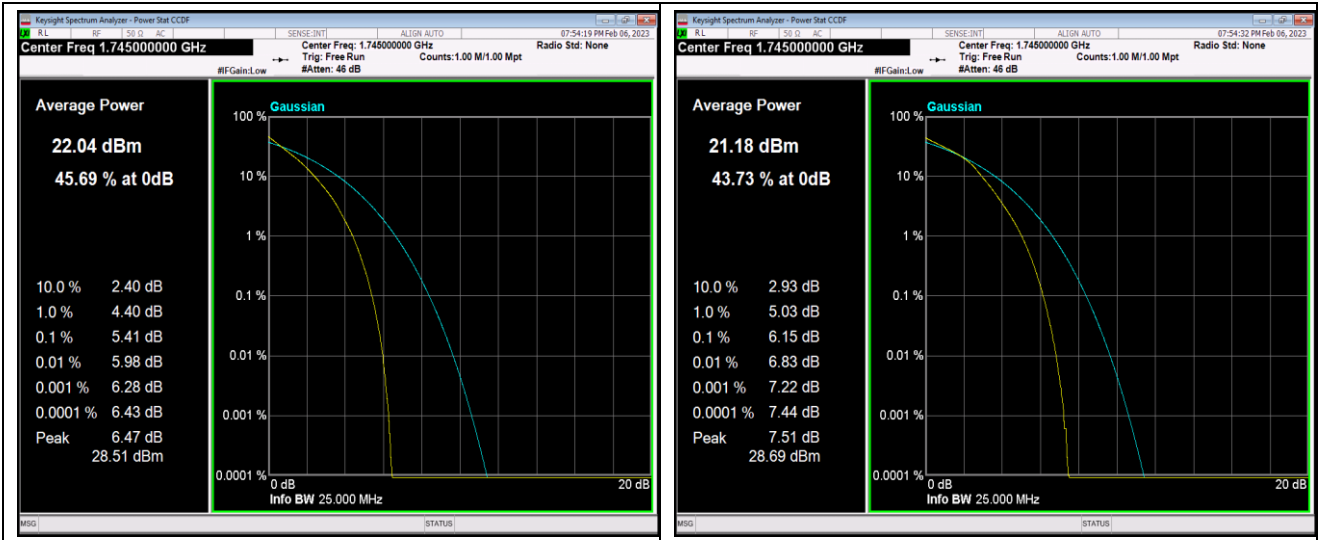

Band66-20MHz-QPSK-132322-100RB#0

Band66-20MHz-16QAM-132322-100RB#0