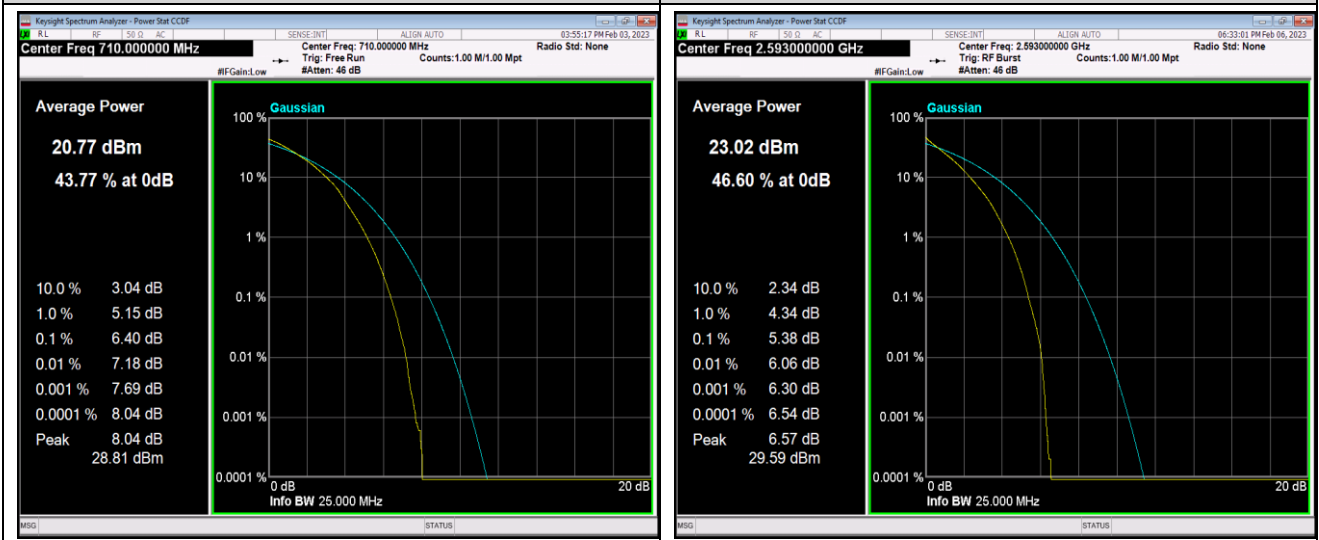

Remark: All bandwidth and all modulation had been tested, but only the worst case data displayed in this report.

Test Graphs

Band17-10MHz-64QAM-23790-50RB#0

Band41-20MHz-QPSK-40620-100RB#0

Band41-20MHz-16QAM-40620-100RB#0