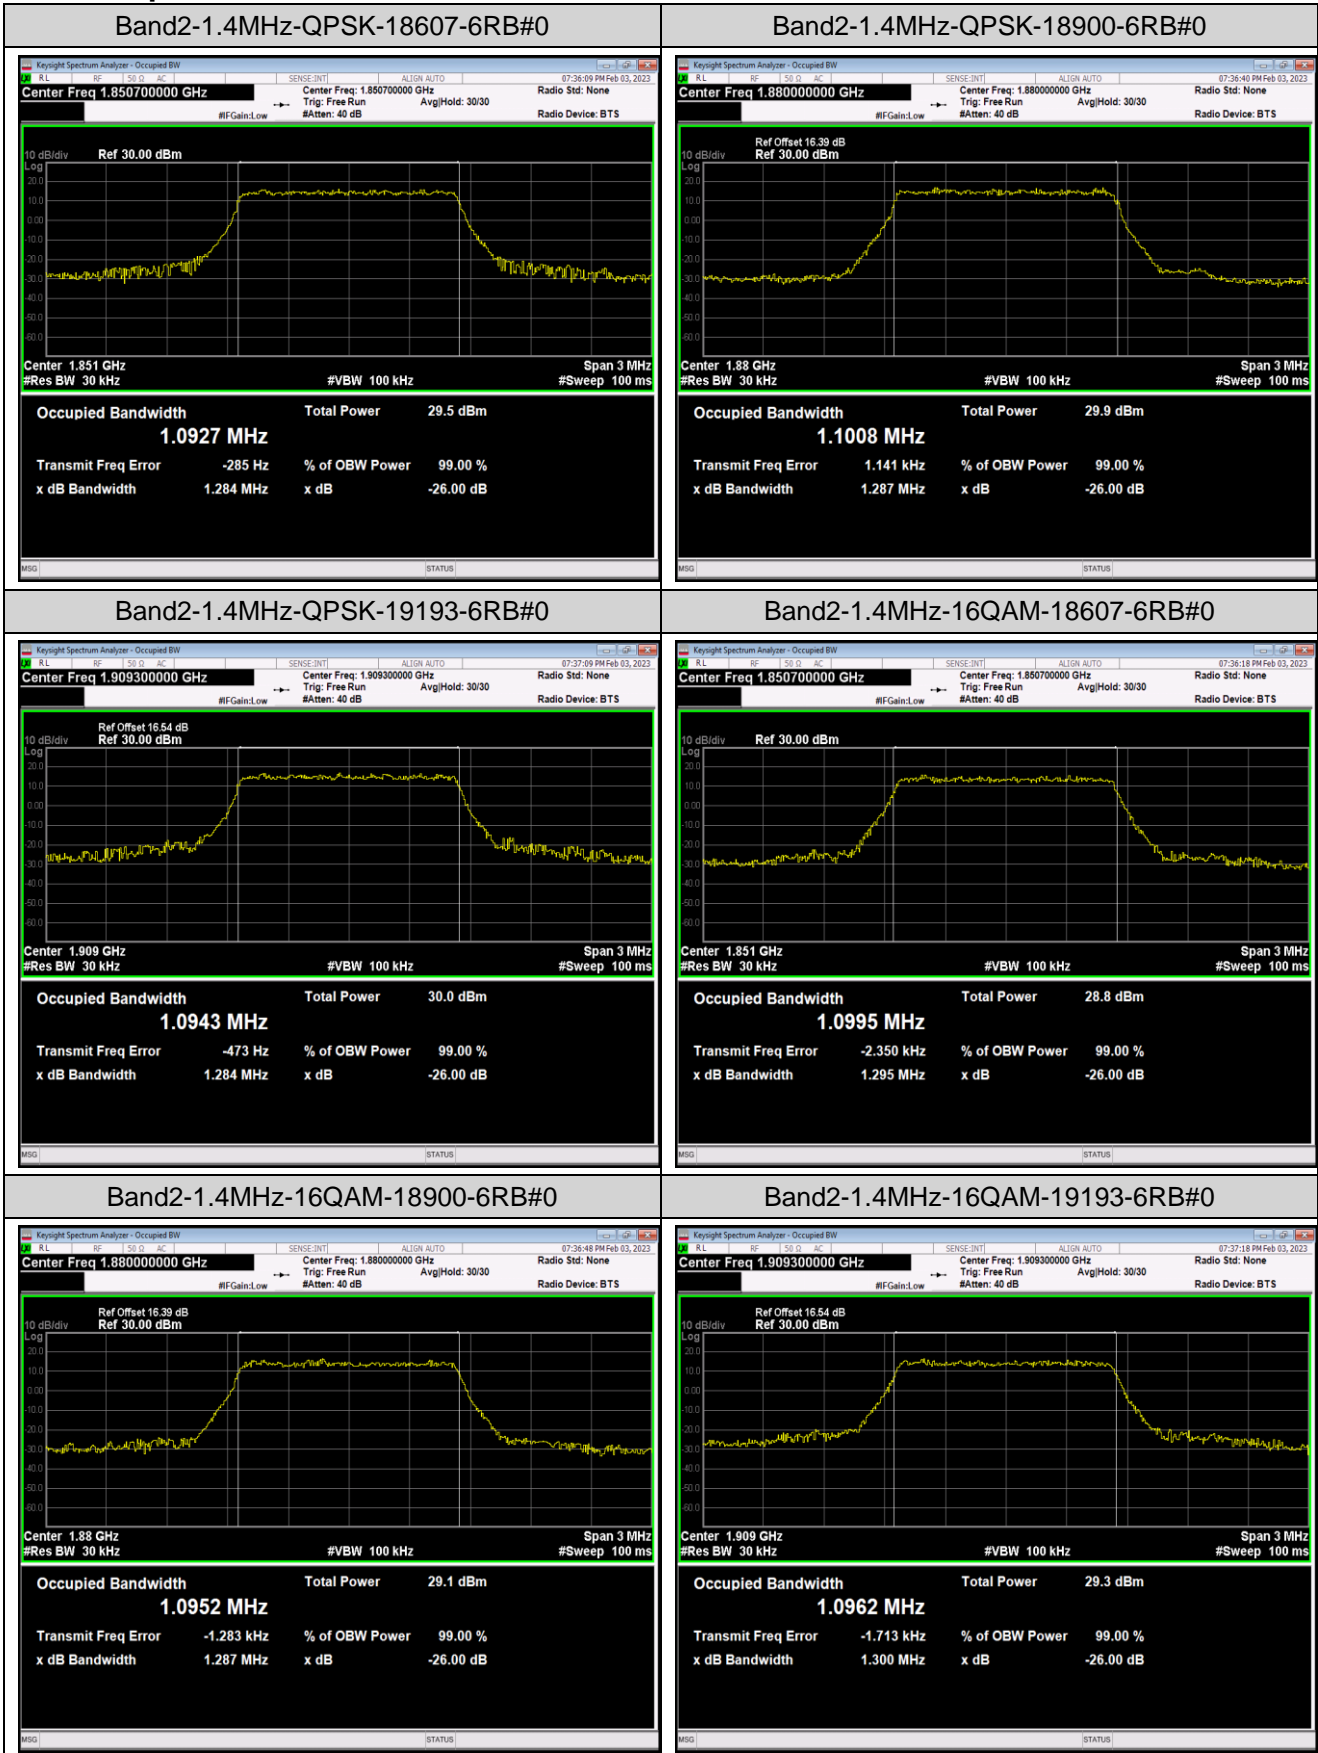

Test Graphs