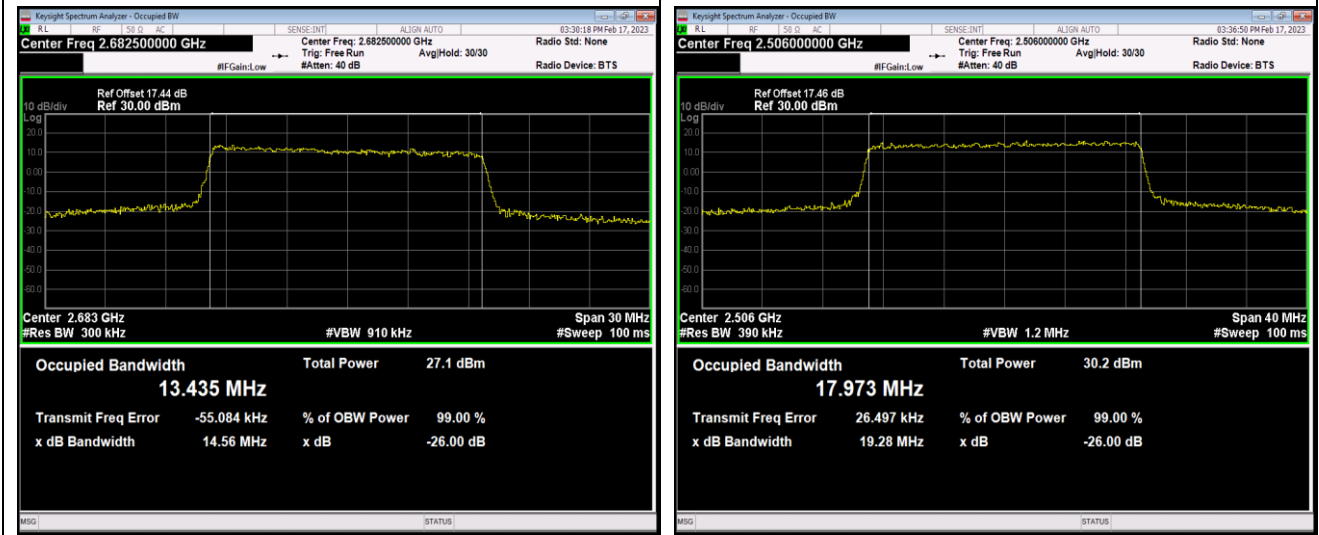

Band41-15MHz-16QAM-41515-75RB#0

Band41-15MHz-64QAM-39725-75RB#0

Band41-15MHz-64QAM-40620-75RB#0

Band41-15MHz-64QAM-41515-75RB#0

Band41-20MHz-QPSK-39750-100RB#0

Band41-20MHz-QPSK-40620-100RB#0

Band41-20MHz-QPSK-41490-100RB#0