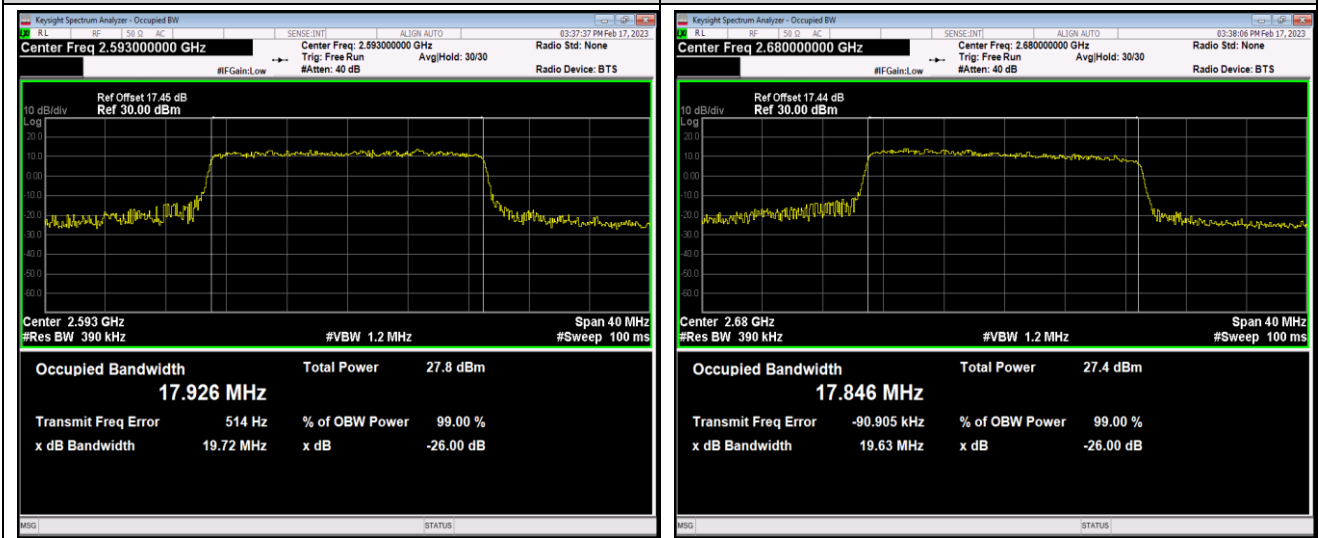

Band41-20MHz-16QAM-39750-100RB#0

Band41-20MHz-16QAM-40620-100RB#0

Band41-20MHz-16QAM-41490-100RB#0

Band41-20MHz-64QAM-39750-100RB#0

Band41-20MHz-64QAM-40620-100RB#0

Band41-20MHz-64QAM-41490-100RB#0

Appendix D: Band Edge