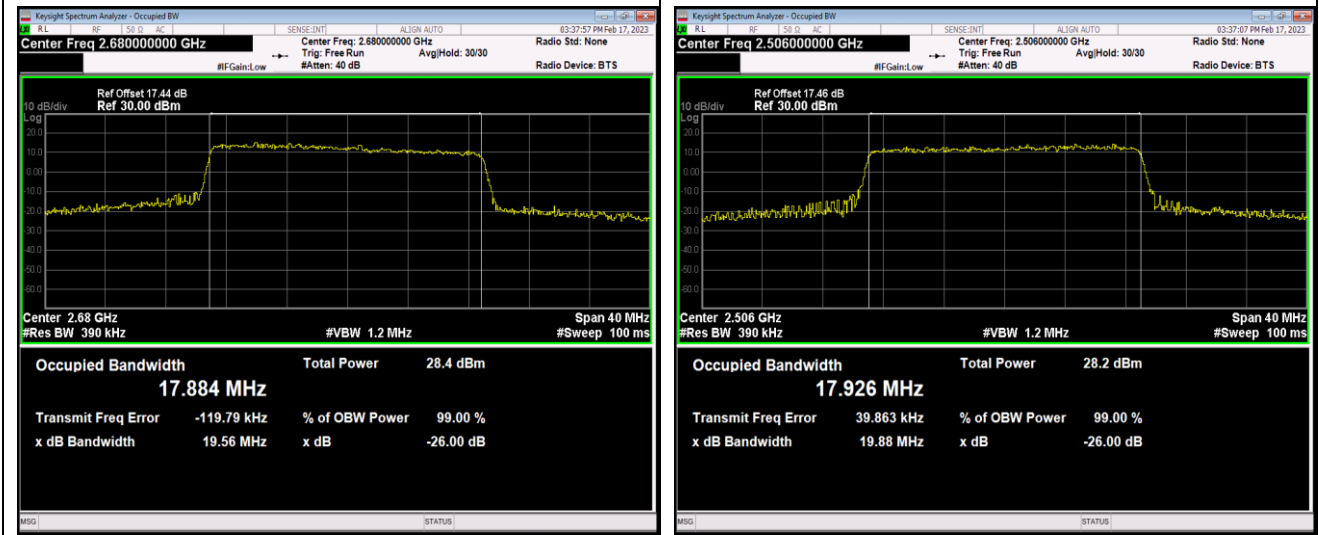

Band41-20MHz-16QAM-41490-100RB#0

Band41-20MHz-64QAM-39750-100RB#0