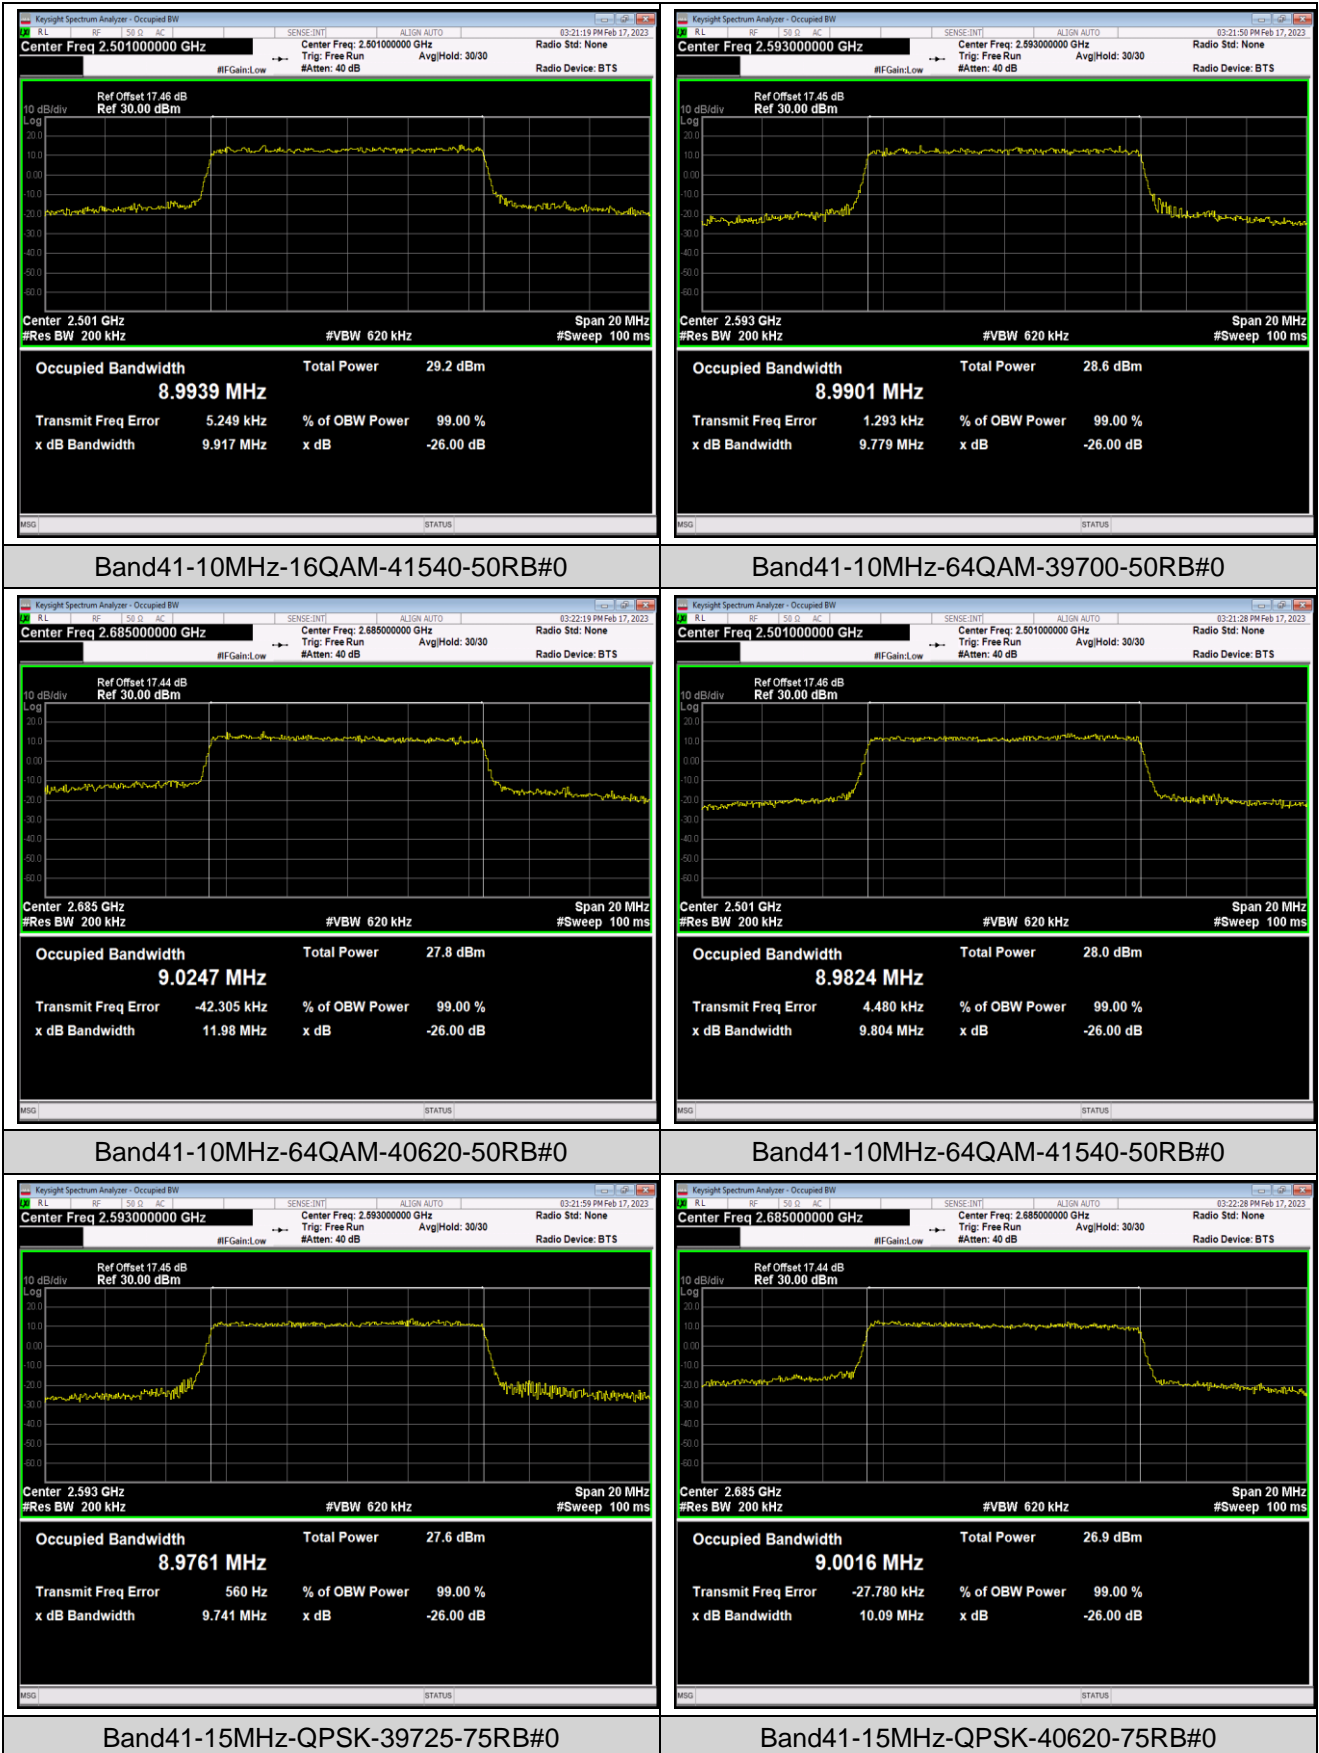

Band7-20MHz-16QAM-21350-100RB#0

Band7-20MHz-64QAM-20850-100RB#0

Band7-20MHz-64QAM-21100-100RB#0

Band7-20MHz-64QAM-21350-100RB#0

Band41-5MHz-QPSK-39675-25RB#0

Band41-5MHz-QPSK-40620-25RB#0

Band41-5MHz-QPSK-41565-25RB#0

Band41-5MHz-16QAM-39675-25RB#0

Band41-5MHz-16QAM-40620-25RB#0

Band41-5MHz-16QAM-41565-25RB#0

Band41-5MHz-64QAM-39675-25RB#0

Band41-5MHz-64QAM-40620-25RB#0

Band41-5MHz-64QAM-41565-25RB#0

Band41-10MHz-QPSK-39700-50RB#0

Band41-10MHz-QPSK-40620-50RB#0

Band41-10MHz-QPSK-41540-50RB#0

Band41-10MHz-16QAM-39700-50RB#0

Band41-10MHz-16QAM-40620-50RB#0

Band41-15MHz-QPSK-41515-75RB#0

Band41-15MHz-16QAM-39725-75RB#0

Band41-15MHz-16QAM-40620-75RB#0