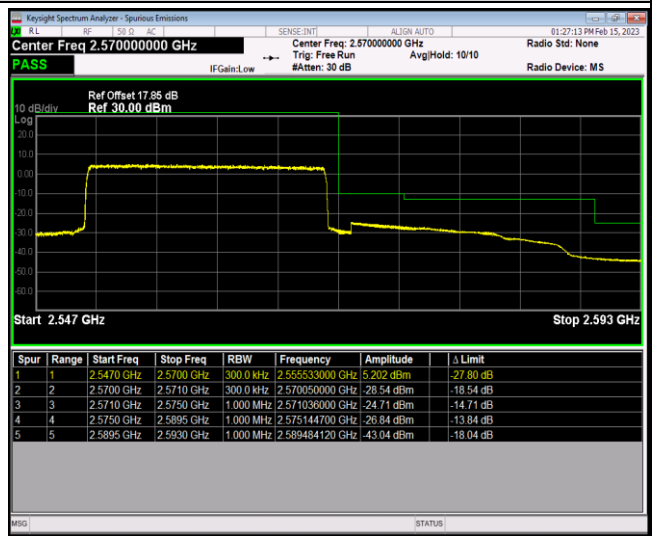

Band7-20MHz-QPSK-21350-100RB#0

Band7-20MHz-16QAM-20850-1RB#99