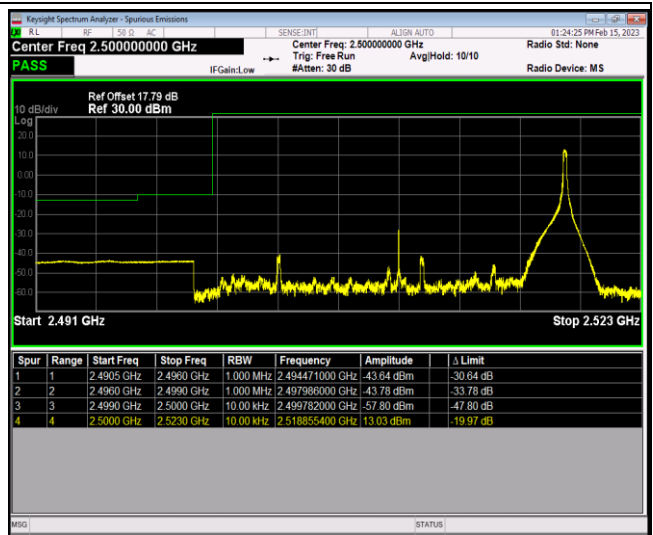

Band7-20MHz-QPSK-20850-1RB#99