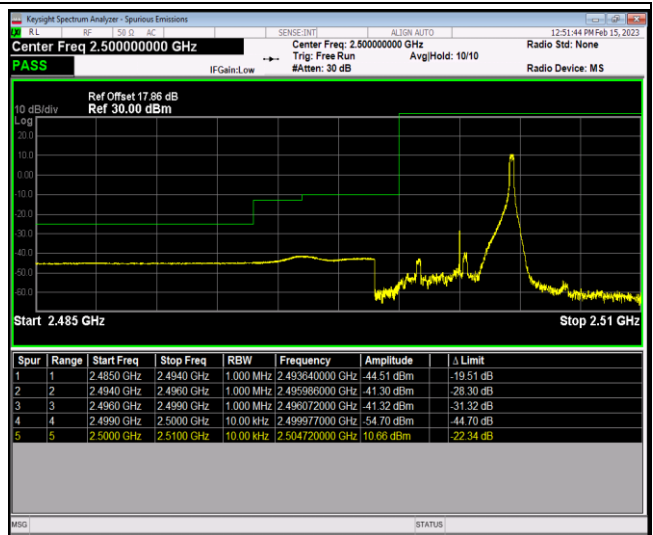

Remark: All bandwidth and all modulation had been tested, but only the worst case data displayed in this report.

Test Graphs

Band7-5MHz-64QAM-20775-25RB#0

Band7-5MHz-64QAM-21425-1RB#0

Band7-5MHz-64QAM-21425-1RB#24