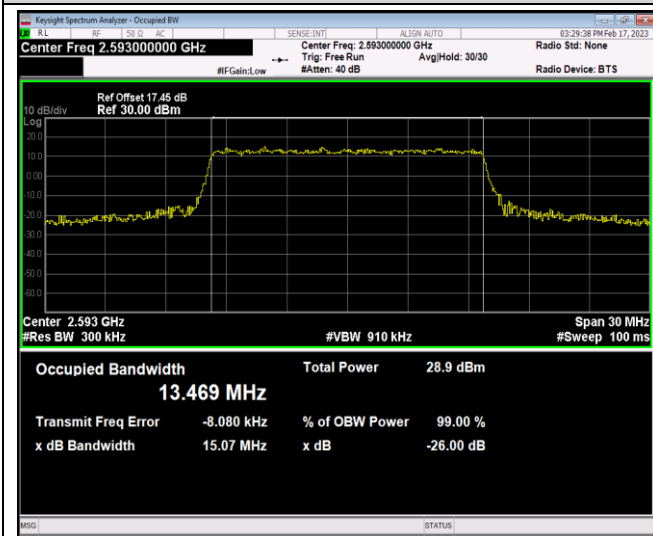

Band41-15MHz-16QAM-40620-75RB#0