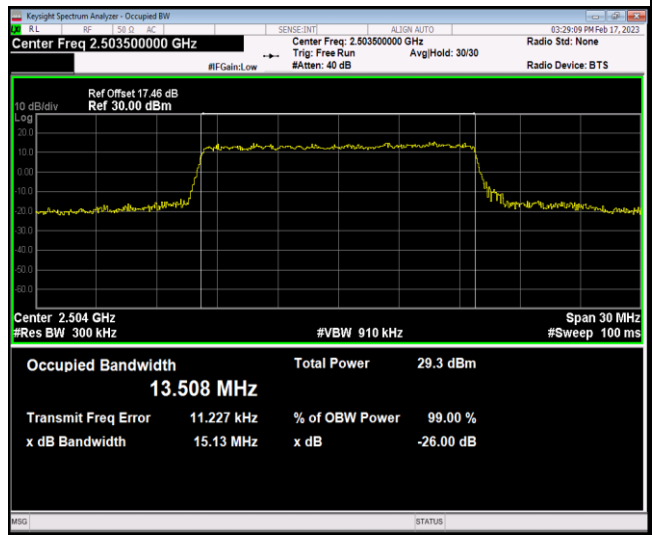

Band41-10MHz-QPSK-40620-50RB#0

Band41-10MHz-QPSK-41540-50RB#0

Band41-10MHz-16QAM-39700-50RB#0

Band41-10MHz-16QAM-40620-50RB#0

Band41-15MHz-QPSK-41515-75RB#0

Band41-15MHz-16QAM-39725-75RB#0

Band41-15MHz-16QAM-40620-75RB#0