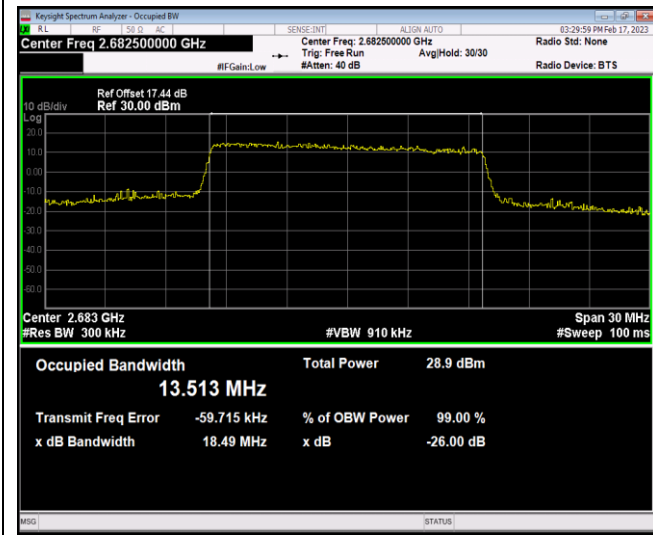

Band41-10MHz-QPSK-40620-50RB#0

Band41-10MHz-QPSK-41540-50RB#0

Band41-10MHz-16QAM-39700-50RB#0

Band41-10MHz-16QAM-40620-50RB#0

Band41-15MHz-QPSK-41515-75RB#0

Band41-15MHz-16QAM-39725-75RB#0

Band41-15MHz-16QAM-40620-75RB#0