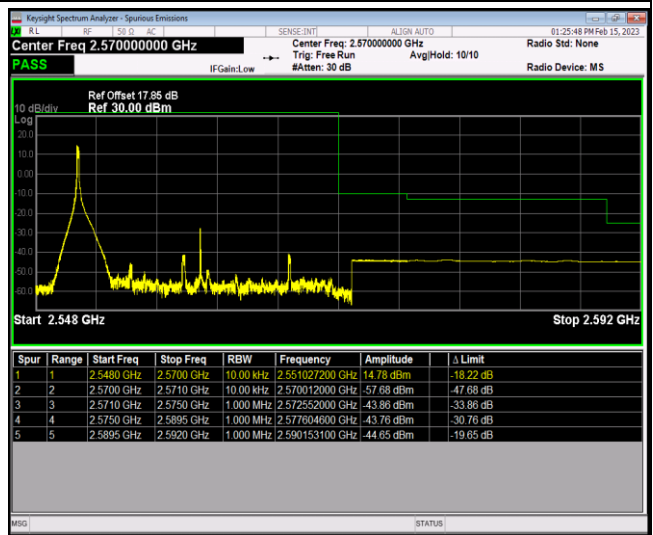

Band7-20MHz-QPSK-21350-1RB#0