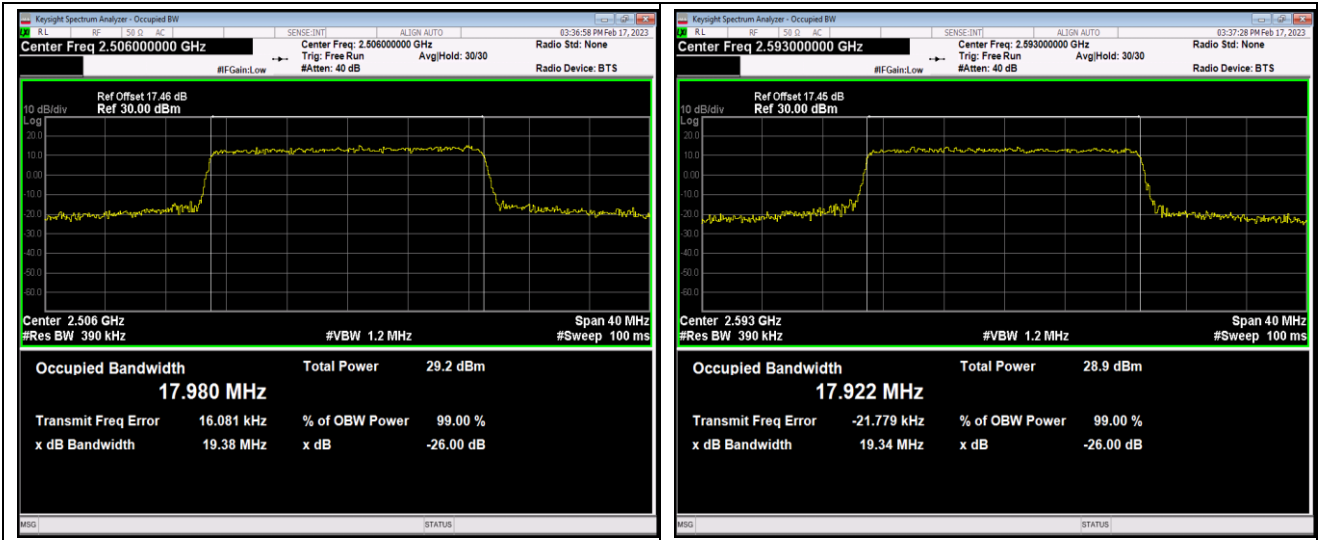

Band41-20MHz-16QAM-39750-100RB#0

Band41-20MHz-16QAM-40620-100RB#0