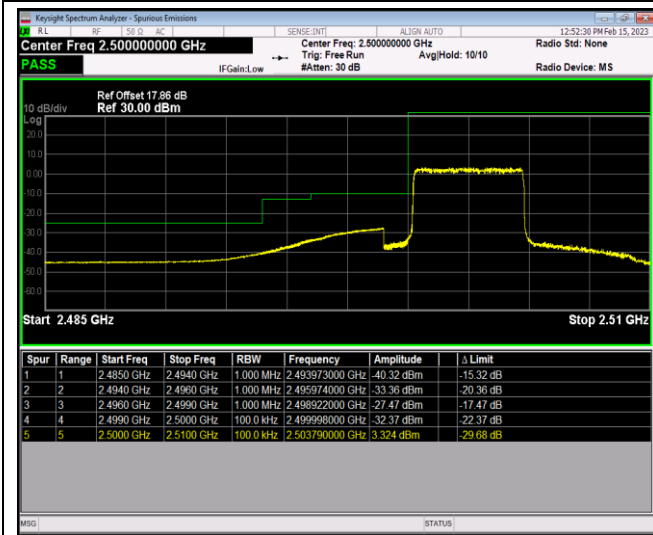

Remark: All bandwidth and all modulation had been tested, but only the worst case data displayed in this report.

Test Graphs

Band7-5MHz-64QAM-20775-25RB#0

Band7-5MHz-64QAM-21425-1RB#0

Band7-5MHz-64QAM-21425-1RB#24