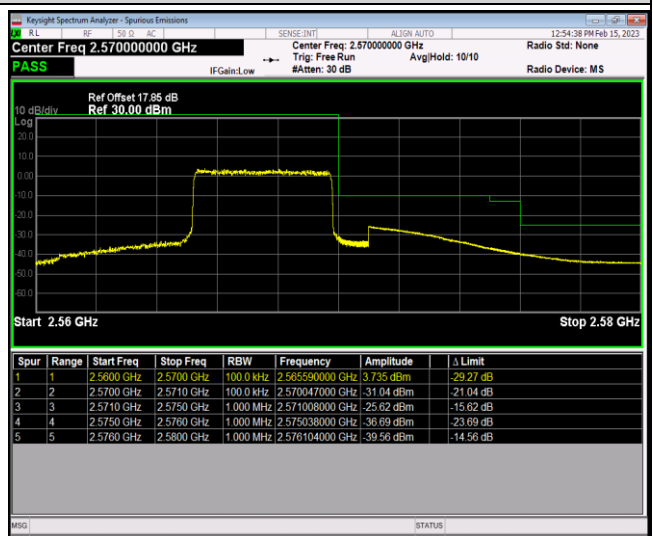

Band7-5MHz-64QAM-21425-25RB#0