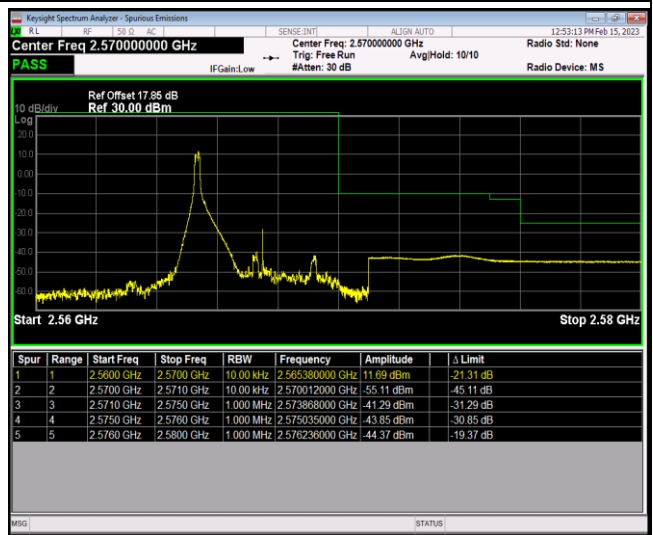

Remark: All bandwidth and all modulation had been tested, but only the worst case data displayed in this report.

Test Graphs

Band7-5MHz-64QAM-20775-25RB#0

Band7-5MHz-64QAM-21425-1RB#0

Band7-5MHz-64QAM-21425-1RB#24