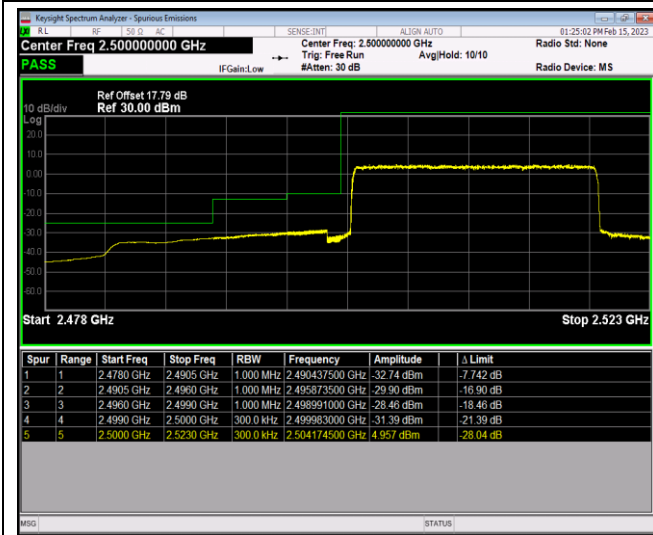

Band7-20MHz-QPSK-20850-100RB#0