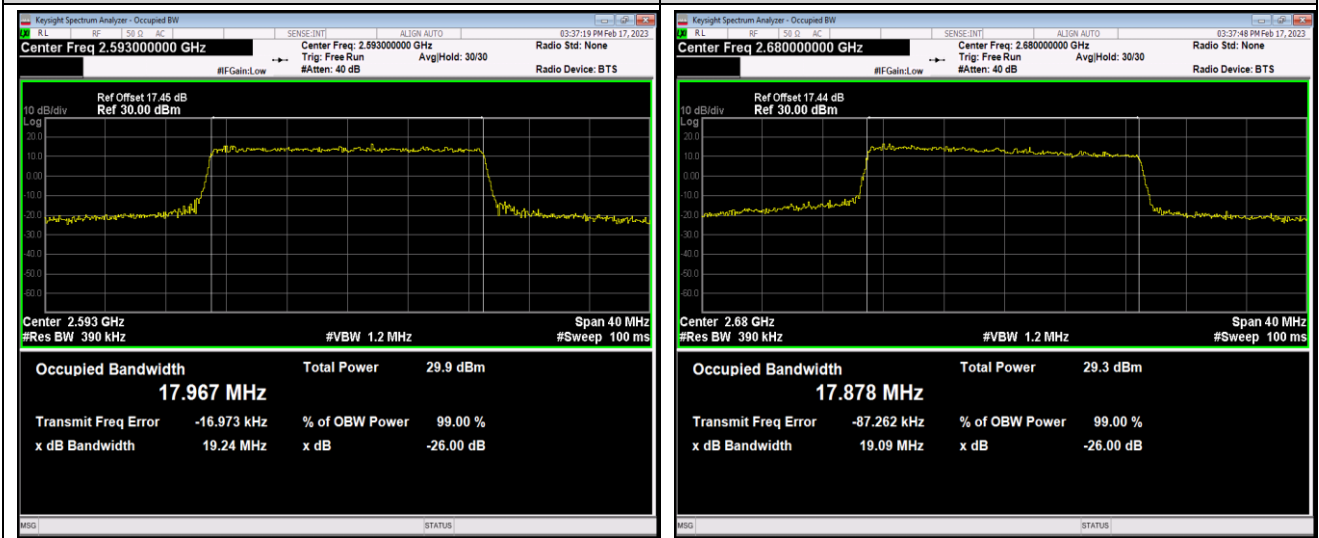

Band41-15MHz-16QAM-41515-75RB#0

Band41-15MHz-64QAM-39725-75RB#0

Band41-15MHz-64QAM-40620-75RB#0

Band41-15MHz-64QAM-41515-75RB#0

Band41-20MHz-QPSK-39750-100RB#0

Band41-20MHz-QPSK-40620-100RB#0

Band41-20MHz-QPSK-41490-100RB#0