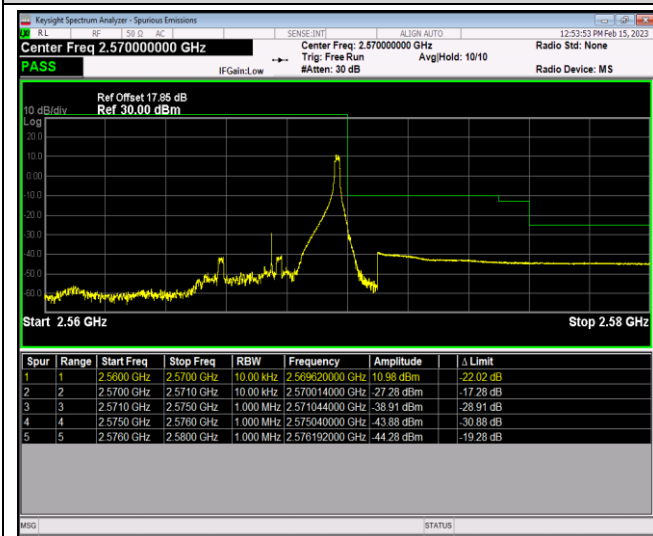

Band7-5MHz-64QAM-21425-1RB#24