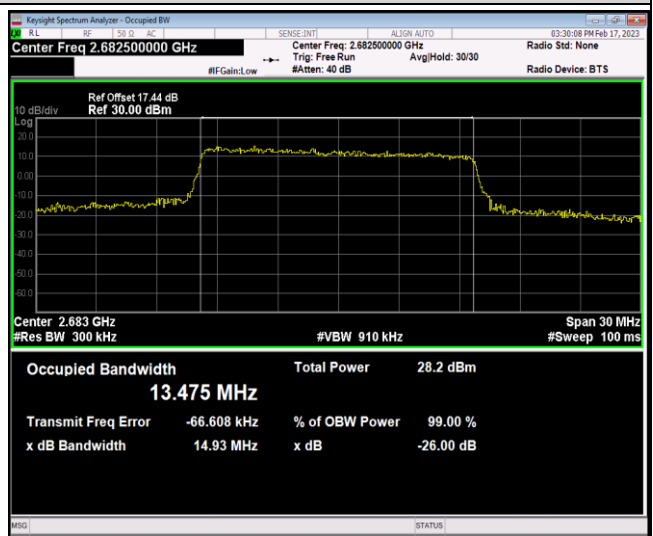

Band41-15MHz-16QAM-41515-75RB#0