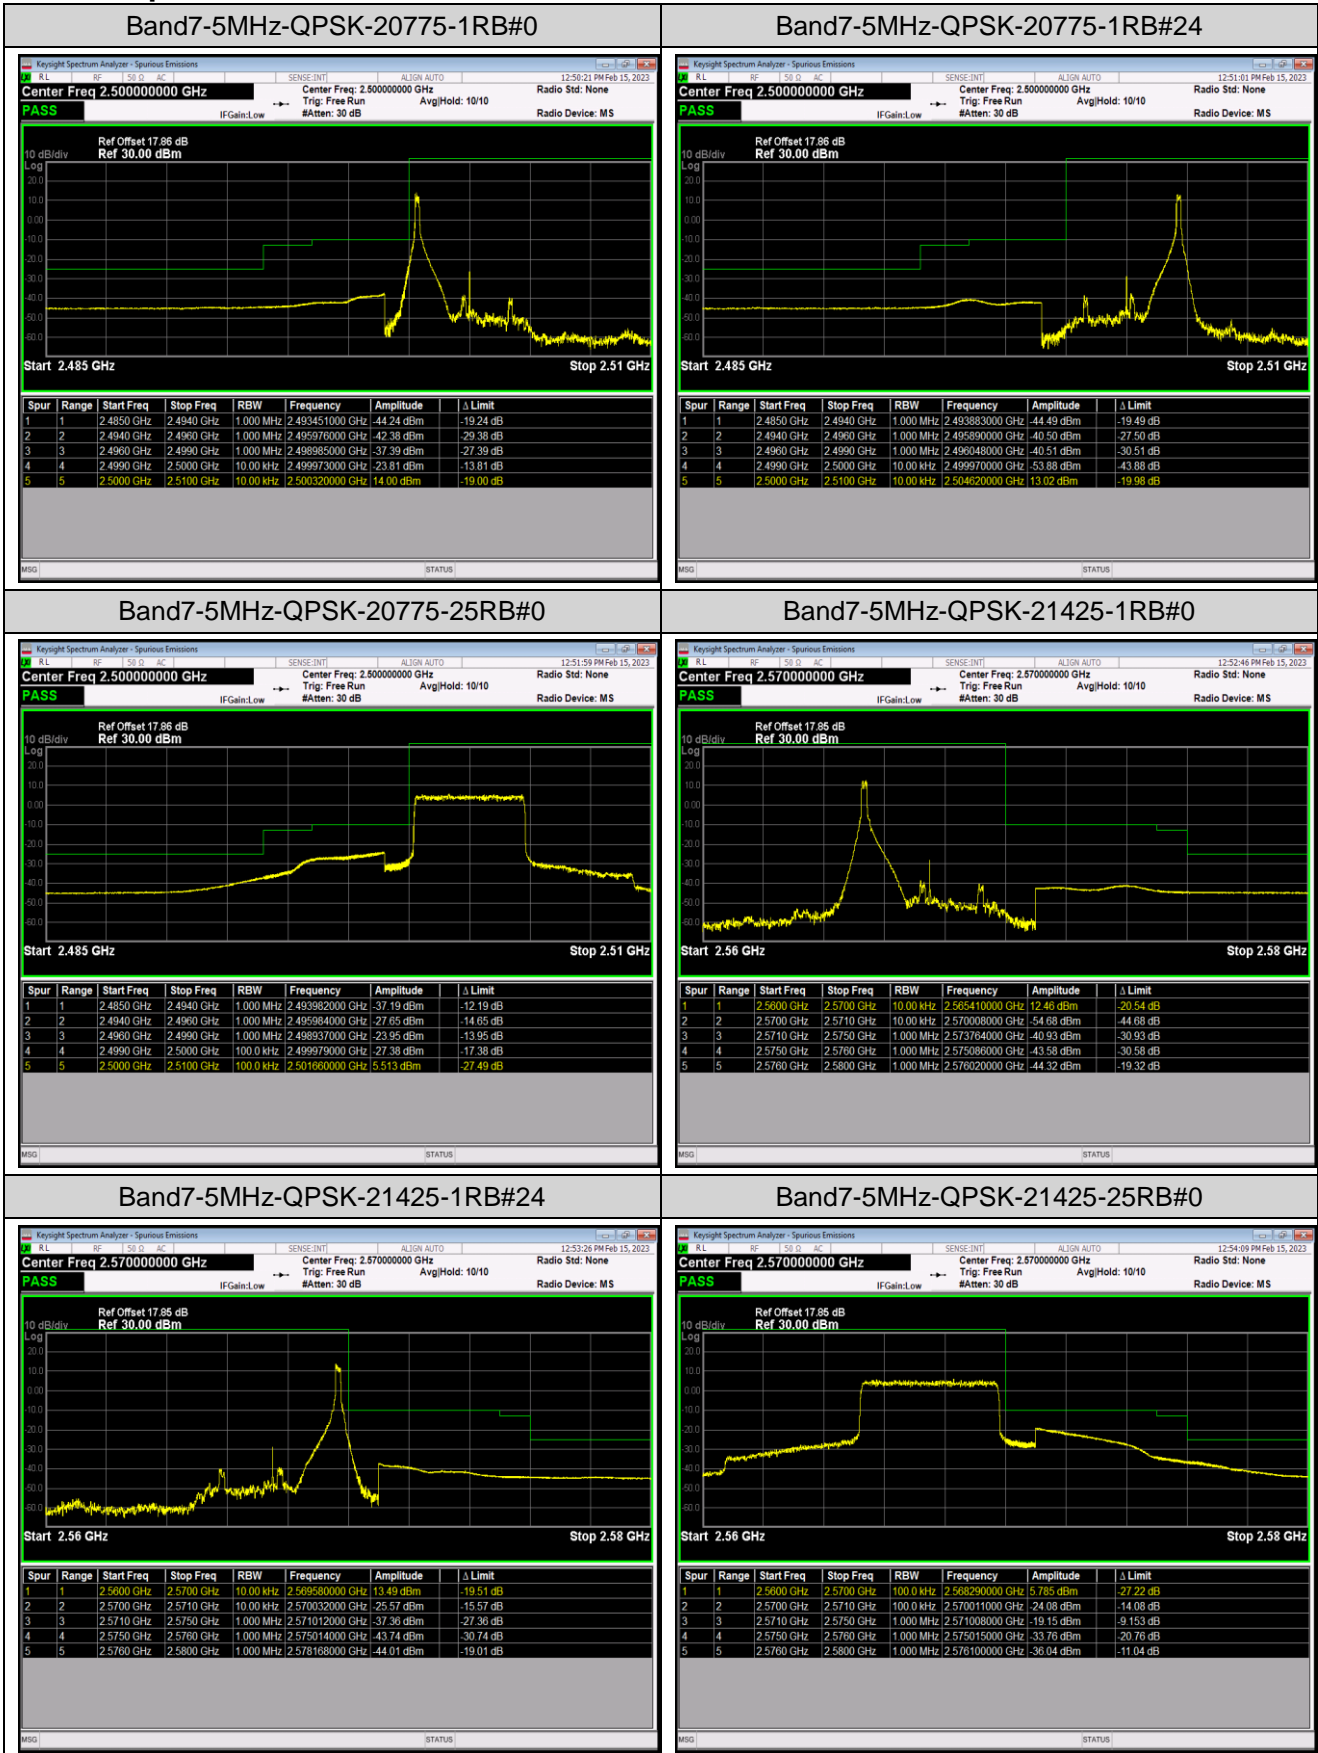

Test Graphs