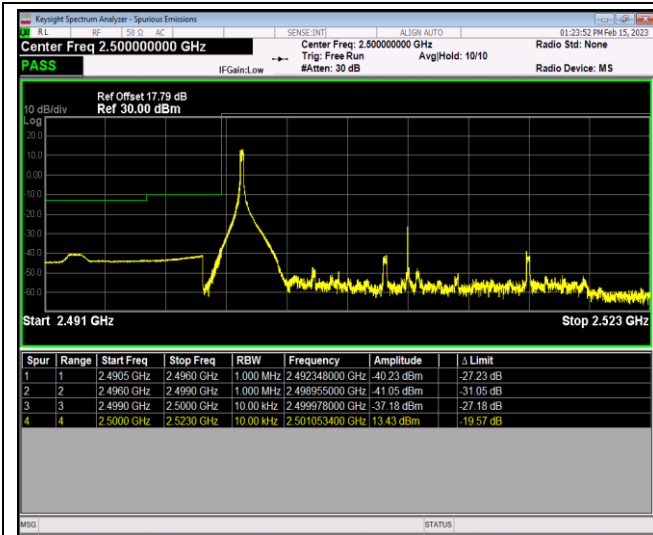

Band7-20MHz-QPSK-20850-1RB#0