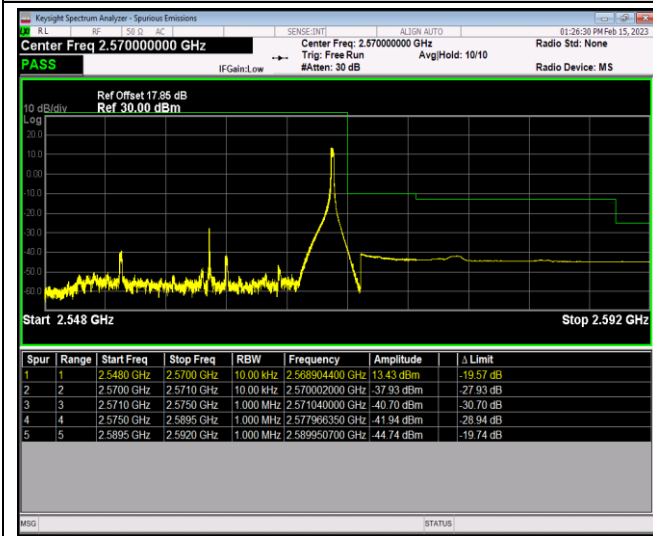

Band7-20MHz-QPSK-21350-1RB#99

Band7-20MHz-16QAM-20850-1RB#0