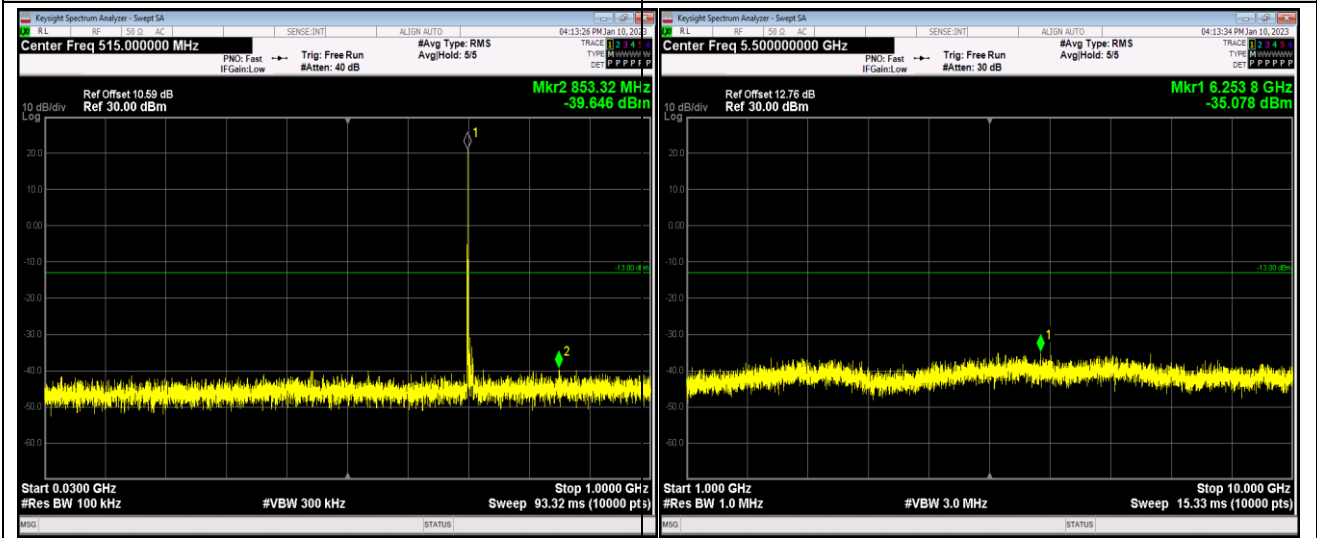

Band17-10MHz-64QAM-23800-1RB#0-Range1:30
~1000MHz

Band17-10MHz-64QAM-23800-1RB#0-Range2:1000~
10000MHz