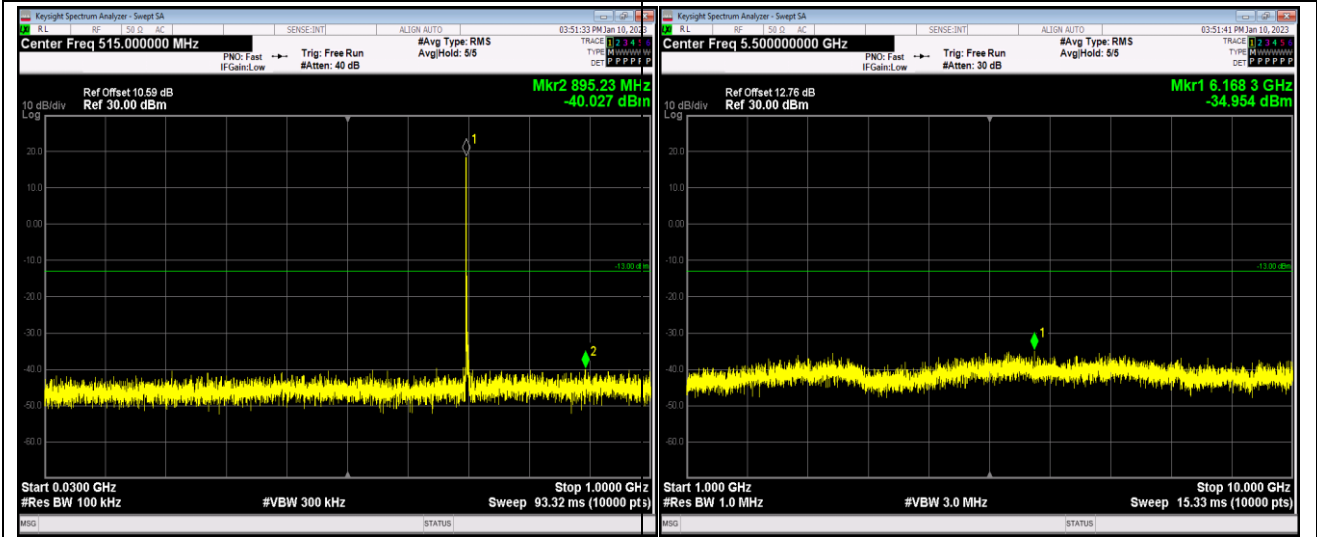

Band17-5MHz-QPSK-23825-1RB#0-Range1:30~1000MHz

Band17-5MHz-QPSK-23825-1RB#0-Range2:1000~10000MHz

Band17-5MHz-64QAM-23755-1RB#0-Range1:30~1000MHz

Band17-5MHz-64QAM-23755-1RB#0-Range2:1000~10000MHz

Band17-5MHz-64QAM-23790-1RB#0-Range1:30~1000MHz