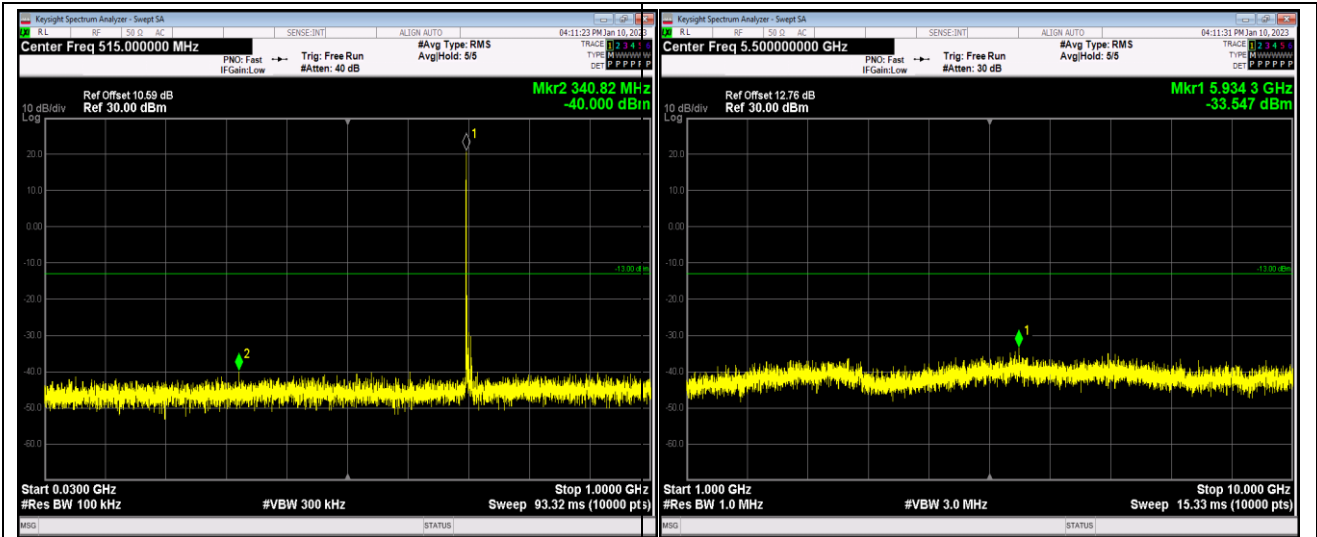

Band17-5MHz-64QAM-23790-1RB#0-Range2:1000~10000MHz

Band17-10MHz-QPSK-23800-1RB#0-Range1:30~1000MHz

Band17-10MHz-QPSK-23800-1RB#0-Range2:1000~10000MHz

Band17-10MHz-16QAM-23780-1RB#0-Range1:30~1000MHz

Band17-10MHz-16QAM-23780-1RB#0-Range2:1000~10000MHz