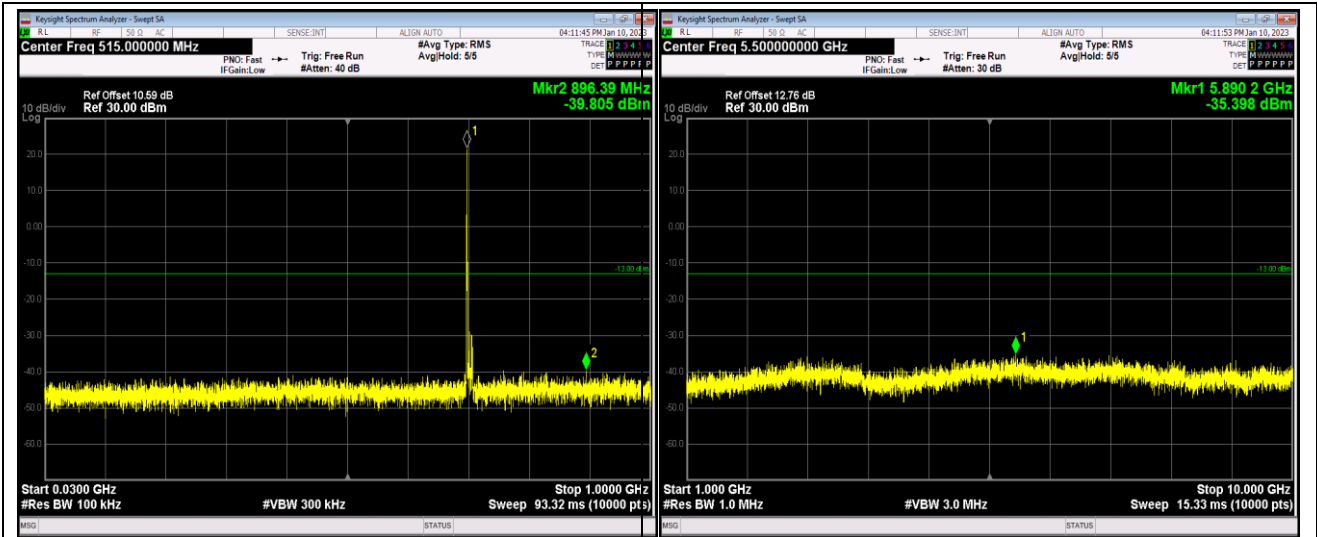

Band17-10MHz-QPSK-23800-1RB#0-Range2:1000~10000MHz

Band17-10MHz-QPSK-23800-1RB#0-Range1:30~1000MHz