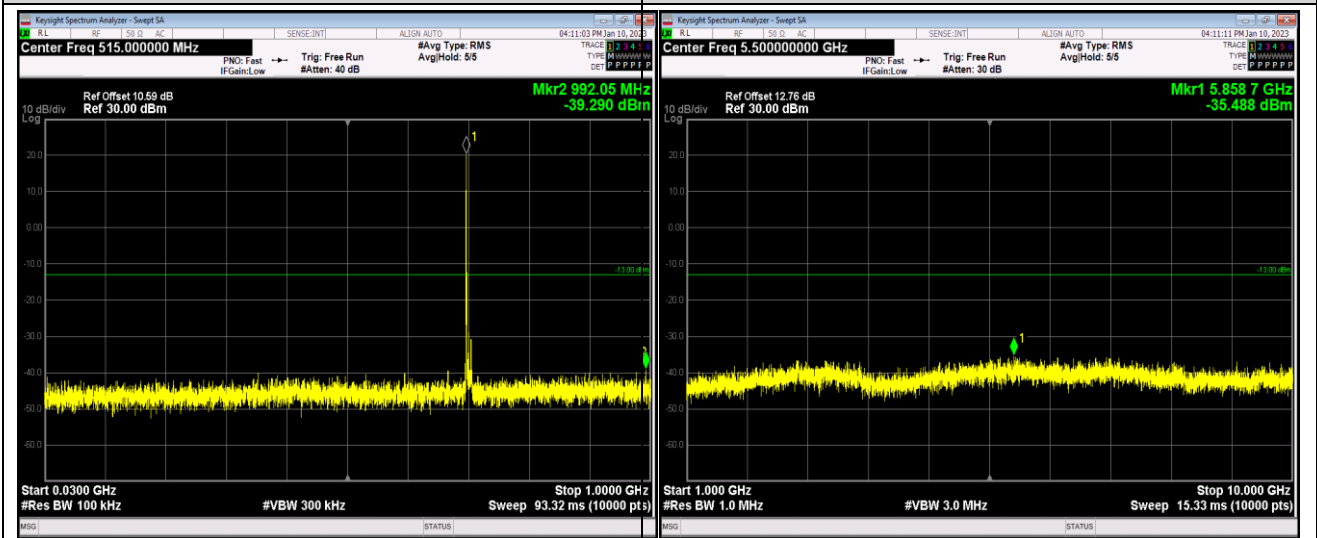

Band17-5MHz-64QAM-23790-1RB#0-Range2:1000~10000MHz

Band17-10MHz-QPSK-23800-1RB#0-Range1:30~1000MHz

Band17-10MHz-QPSK-23800-1RB#0-Range2:1000~10000MHz

Band17-10MHz-16QAM-23780-1RB#0-Range1:30~1000MHz

Band17-10MHz-16QAM-23780-1RB#0-Range2:1000~10000MHz