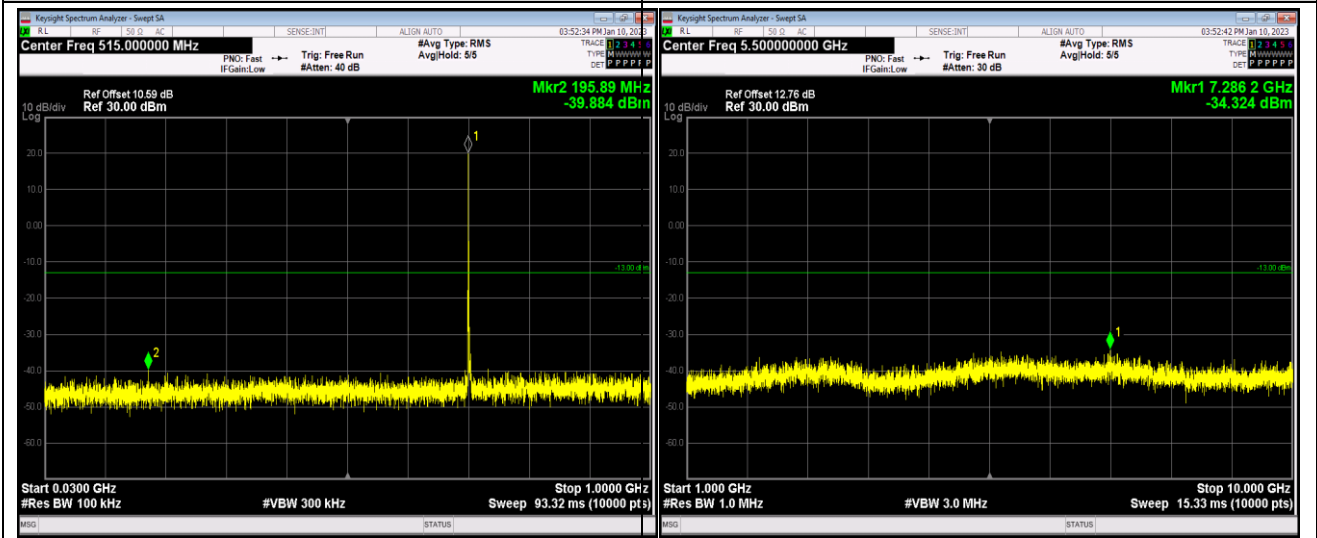

Band17-5MHz-64QAM-23790-1RB#0-Range1:30~1000MHz

Band17-5MHz-64QAM-23790-1RB#0-Range2:1000~10000MHz