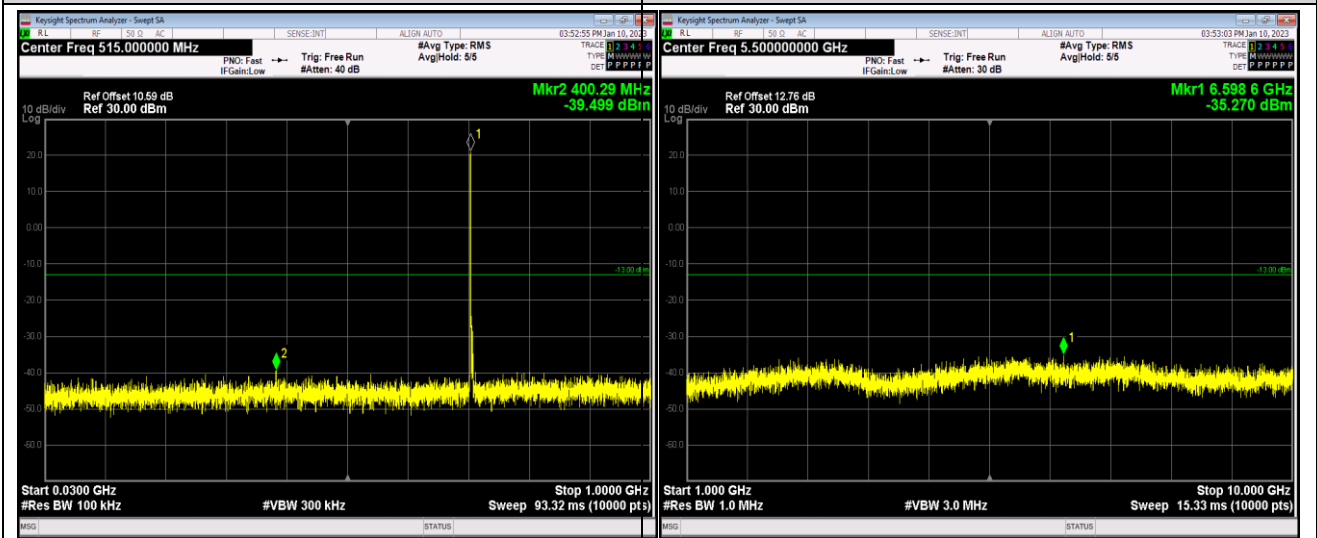

Band17-5MHz-QPSK-23825-1RB#0-Range1:30~1000MHz

Band17-5MHz-QPSK-23825-1RB#0-Range2:1000~10000MHz