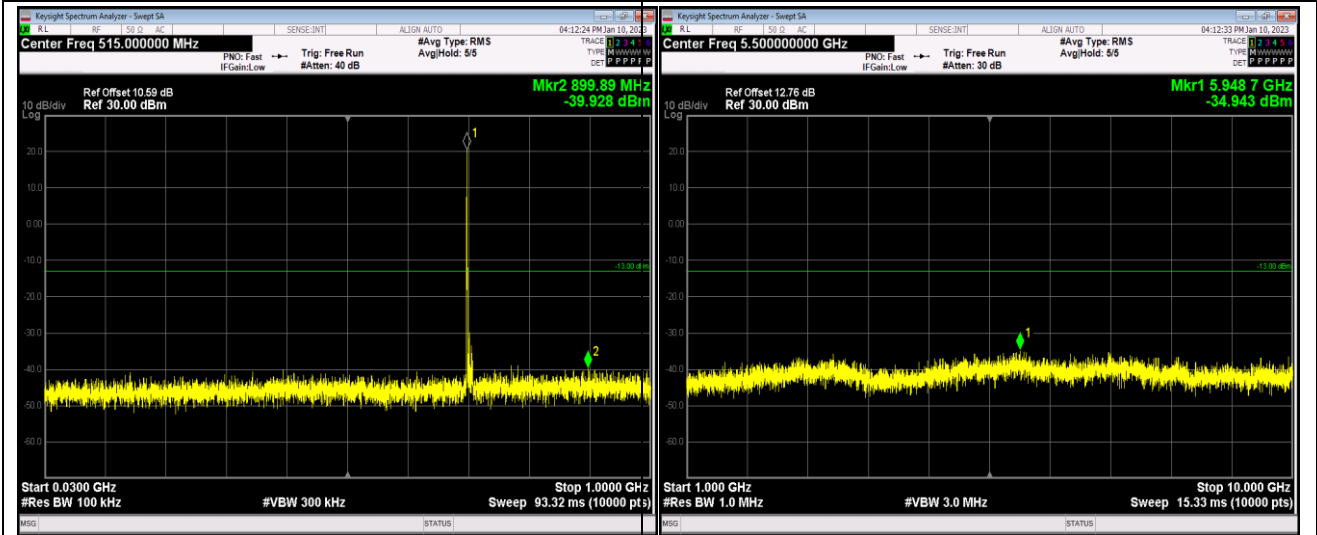

Band17-10MHz-64QAM-23790-1RB#0-Range1:30
~1000MHz

Band17-10MHz-64QAM-23800-1RB#0-Range2:1000~
10000MHz

Band17-10MHz-64QAM-23790-1RB#0-Range2:1000~
10000MHz

Band17-10MHz-64QAM-23800-1RB#0-Range1:30
~1000MHz