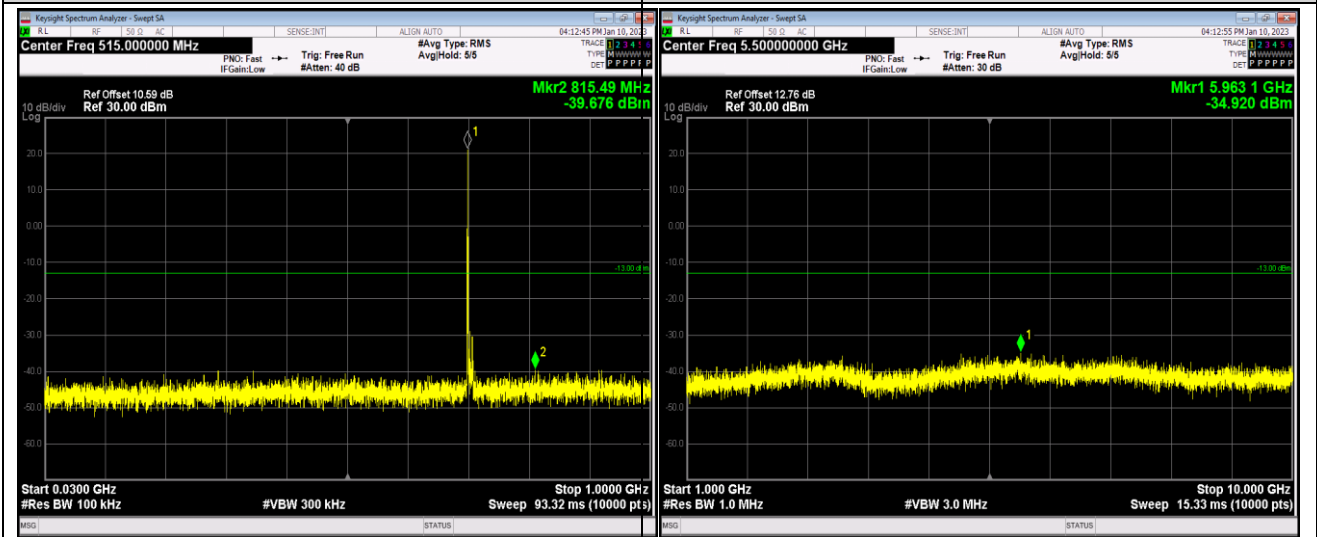

Band17-5MHz-64QAM-23790-1RB#0-Range2:1000~10000MHz

Band17-10MHz-QPSK-23800-1RB#0-Range1:30~1000MHz

Band17-10MHz-QPSK-23800-1RB#0-Range2:1000~10000MHz

Band17-10MHz-16QAM-23780-1RB#0-Range1:30~1000MHz

Band17-10MHz-16QAM-23780-1RB#0-Range2:1000~10000MHz