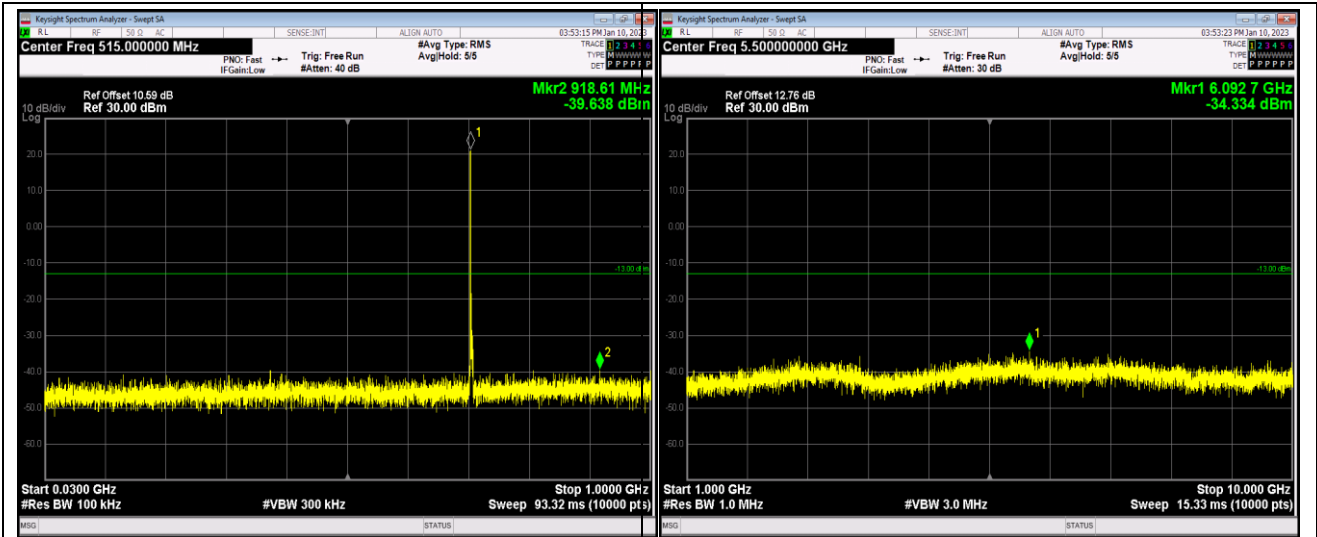

Band17-5MHz-64QAM-23755-1RB#0-Range2:1000~10000MHz

Band17-5MHz-64QAM-23755-1RB#0-Range1:30~1000MHz