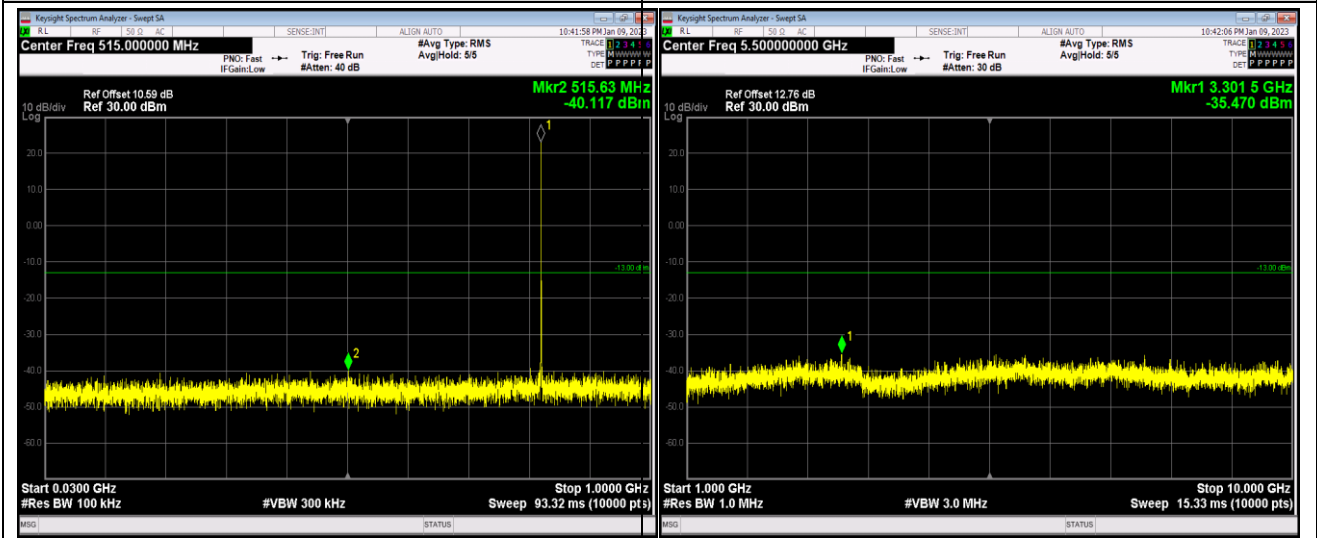

Band5-1.4MHz-64QAM-20407-1RB#0-Range1:30~1000MHz

Band5-1.4MHz-64QAM-20407-1RB#0-Range2:1000~10000MHz