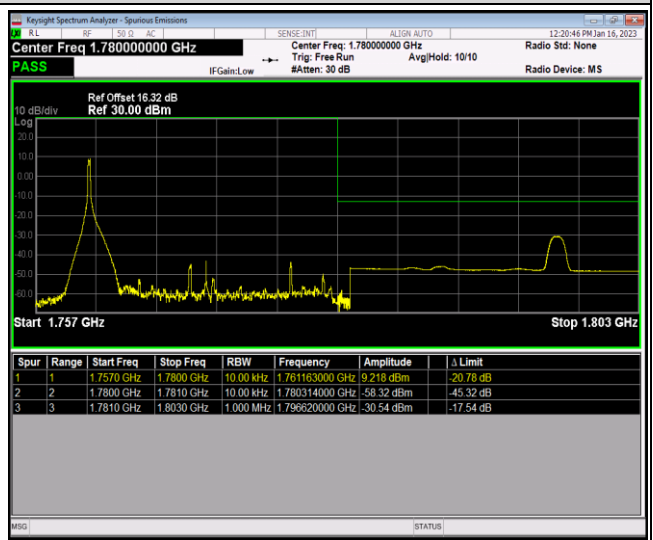

Band66-20MHz-16QAM-132572-1RB#0

Band66-20MHz-16QAM-132572-100RB#0