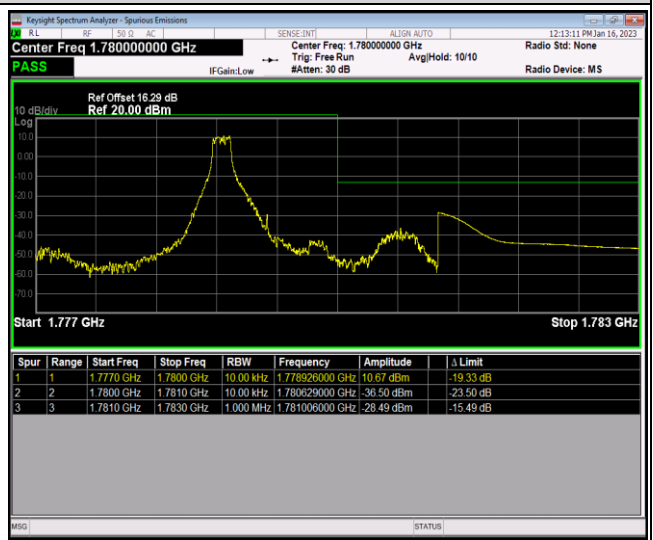

Band66-1.4MHz-QPSK-132665-1RB#5

Band66-1.4MHz-QPSK-132665-6RB#0

Band66-1.4MHz-16QAM-131979-1RB#0

Band66-1.4MHz-16QAM-131979-1RB#5

Band66-1.4MHz-16QAM-131979-6RB#0

Band66-1.4MHz-16QAM-132665-1RB#0

Band66-1.4MHz-16QAM-132665-1RB#5