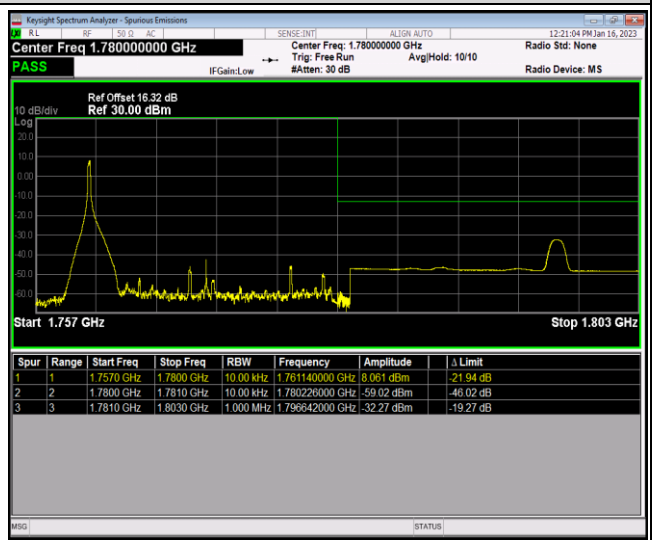

Band66-20MHz-64QAM-132072-100RB#0

Band66-20MHz-64QAM-132572-1RB#0

Band66-20MHz-64QAM-132572-1RB#99

Band66-20MHz-64QAM-132572-100RB#0

Appendix E: Conducted Spurious Emission

Test Result (worst case)

| Band | Bandwidth | Modulation | Channel | RB Configuration | Frequency Range | Result (dBm) | Verdict |
|-------|-----------|------------|---------|------------------|----------------------|--------------|---------|
| Band2 | 1.4MHz | QPSK | 18607 | 1RB#0 | Range1:30~1000MHz | -30.56 | PASS |
| Band2 | 1.4MHz | QPSK | 18607 | 1RB#0 | Range2:1000~20000MHz | -28.33 | PASS |
| Band2 | 1.4MHz | QPSK | 18900 | 1RB#0 | Range1:30~1000MHz | -30.78 | PASS |
| Band2 | 1.4MHz | QPSK | 18900 | 1RB#0 | Range2:1000~20000MHz | -27.83 | PASS |
| Band2 | 1.4MHz | QPSK | 19193 | 1RB#0 | Range1:30~1000MHz | -30.91 | PASS |
| Band2 | 1.4MHz | QPSK | 19193 | 1RB#0 | Range2:1000~20000MHz | -28.44 | PASS |
| Band2 | 1.4MHz | 16QAM | 18607 | 1RB#0 | Range1:30~1000MHz | -31.83 | PASS |
| Band2 | 1.4MHz | 16QAM | 18607 | 1RB#0 | Range2:1000~20000MHz | -28.56 | PASS |
| Band2 | 1.4MHz | 16QAM | 18900 | 1RB#0 | Range1:30~1000MHz | -31.23 | PASS |
| Band2 | 1.4MHz | 16QAM | 18900 | 1RB#0 | Range2:1000~20000MHz | -28.57 | PASS |
| Band2 | 1.4MHz | 16QAM | 19193 | 1RB#0 | Range1:30~1000MHz | -31.57 | PASS |
| Band2 | 1.4MHz | 16QAM | 19193 | 1RB#0 | Range2:1000~20000MHz | -28.5 | PASS |
| Band2 | 1.4MHz | 64QAM | 18607 | 1RB#0 | Range1:30~1000MHz | -30.65 | PASS |
| Band2 | 1.4MHz | 64QAM | 18607 | 1RB#0 | Range2:1000~20000MHz | -28.21 | PASS |
| Band2 | 1.4MHz | 64QAM | 18900 | 1RB#0 | Range1:30~1000MHz | -31.05 | PASS |
| Band2 | 1.4MHz | 64QAM | 18900 | 1RB#0 | Range2:1000~20000MHz | -28.34 | PASS |
| Band2 | 1.4MHz | 64QAM | 19193 | 1RB#0 | Range1:30~1000MHz | -30.51 | PASS |
| Band2 | 1.4MHz | 64QAM | 19193 | 1RB#0 | Range2:1000~20000MHz | -28.87 | PASS |
| Band2 | 20MHz | QPSK | 18700 | 1RB#0 | Range1:30~1000MHz | -30.65 | PASS |
| Band2 | 20MHz | QPSK | 18700 | 1RB#0 | Range2:1000~20000MHz | -27.85 | PASS |
| Band2 | 20MHz | QPSK | 18900 | 1RB#0 | Range1:30~1000MHz | -30.95 | PASS |
| Band2 | 20MHz | QPSK | 18900 | 1RB#0 | Range2:1000~20000MHz | -27.82 | PASS |
| Band2 | 20MHz | QPSK | 19100 | 1RB#0 | Range1:30~1000MHz | -30.02 | PASS |
| Band2 | 20MHz | QPSK | 19100 | 1RB#0 | Range2:1000~20000MHz | -28.61 | PASS |
| Band2 | 20MHz | 16QAM | 18700 | 1RB#0 | Range1:30~1000MHz | -29.98 | PASS |
| Band2 | 20MHz | 16QAM | 18700 | 1RB#0 | Range2:1000~20000MHz | -28.43 | PASS |
| Band2 | 20MHz | 16QAM | 18900 | 1RB#0 | Range1:30~1000MHz | -29.78 | PASS |
| Band2 | 20MHz | 16QAM | 18900 | 1RB#0 | Range2:1000~20000MHz | -29.42 | PASS |
| Band2 | 20MHz | 16QAM | 19100 | 1RB#0 | Range1:30~1000MHz | -30.92 | PASS |
| Band2 | 20MHz | 16QAM | 19100 | 1RB#0 | Range2:1000~20000MHz | -28.22 | PASS |
| Band2 | 20MHz | 64QAM | 18700 | 1RB#0 | Range1:30~1000MHz | -30.55 | PASS |
| Band2 | 20MHz | 64QAM | 18700 | 1RB#0 | Range2:1000~20000MHz | -29.22 | PASS |
| Band2 | 20MHz | 64QAM | 18900 | 1RB#0 | Range1:30~1000MHz | -29.94 | PASS |
| Band2 | 20MHz | 64QAM | 18900 | 1RB#0 | Range2:1000~20000MHz | -29.09 | PASS |
| Band2 | 20MHz | 64QAM | 19100 | 1RB#0 | Range1:30~1000MHz | -30.51 | PASS |
| Band2 | 20MHz | 64QAM | 19100 | 1RB#0 | Range2:1000~20000MHz | -28.37 | PASS |