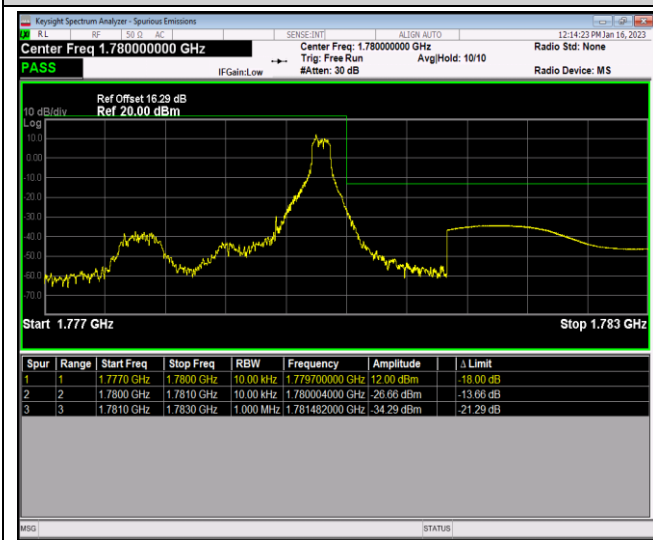

Band66-1.4MHz-16QAM-132665-6RB#0

Band66-1.4MHz-64QAM-131979-1RB#0

Band66-1.4MHz-64QAM-131979-1RB#5

Band66-1.4MHz-64QAM-131979-6RB#0

Band66-1.4MHz-64QAM-132665-1RB#0

Band66-1.4MHz-64QAM-132665-1RB#5

Band66-1.4MHz-64QAM-132665-6RB#0