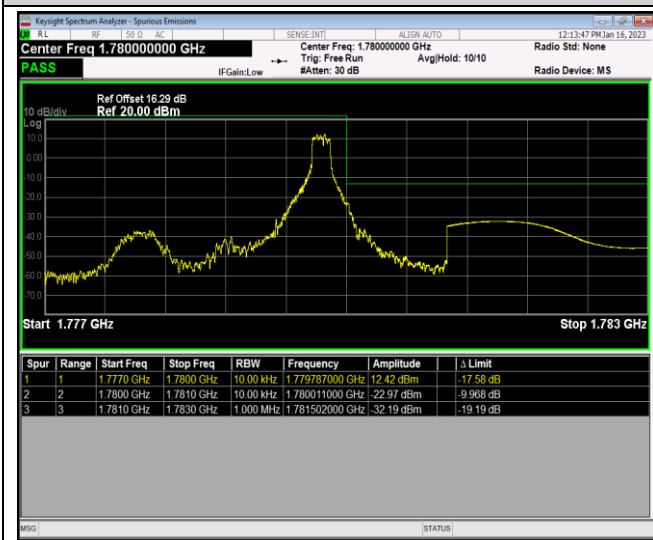

Band66-1.4MHz-QPSK-132665-1RB#5

Band66-1.4MHz-16QAM-131979-1RB#0