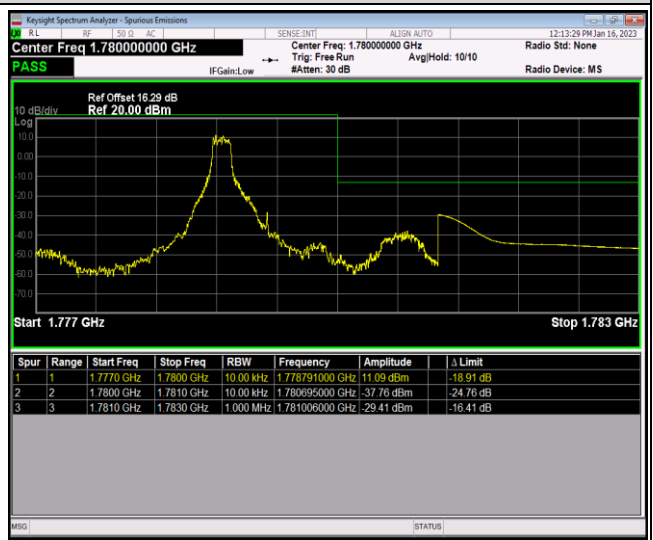

Band66-1.4MHz-16QAM-132665-6RB#0

Band66-1.4MHz-64QAM-131979-1RB#0

Band66-1.4MHz-64QAM-131979-1RB#5

Band66-1.4MHz-64QAM-131979-6RB#0

Band66-1.4MHz-64QAM-132665-1RB#0

Band66-1.4MHz-64QAM-132665-1RB#5

Band66-1.4MHz-64QAM-132665-6RB#0