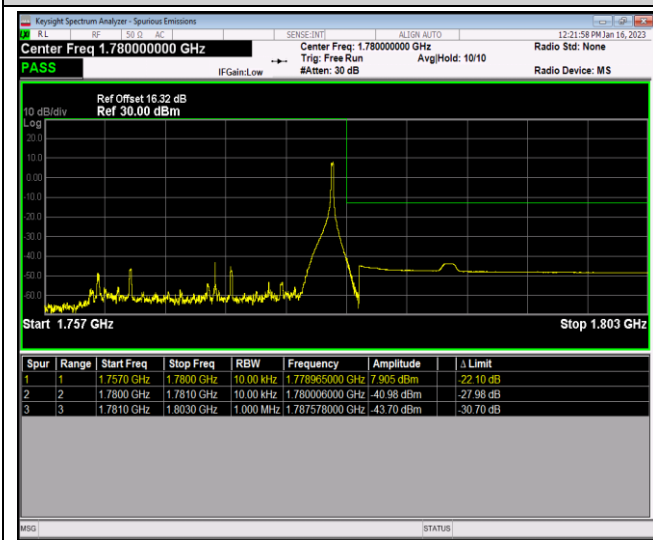

Band66-20MHz-64QAM-132072-100RB#0

Band66-20MHz-64QAM-132572-1RB#0

Band66-20MHz-64QAM-132572-1RB#99

Band66-20MHz-64QAM-132572-100RB#0

Appendix E: Conducted Spurious Emission

Test Result (worst case)

| Band | Bandwidth | Modulation | Channel | RB Configuration | Frequency Range | Result (dBm) | Verdict |
|-------|-----------|------------|---------|------------------|----------------------|--------------|---------|
| Band2 | 1.4MHz | QPSK | 18607 | 1RB#0 | Range1:30~1000MHz | -30.56 | PASS |
| Band2 | 1.4MHz | QPSK | 18607 | 1RB#0 | Range2:1000~20000MHz | -28.33 | PASS |
| Band2 | 1.4MHz | QPSK | 18900 | 1RB#0 | Range1:30~1000MHz | -30.78 | PASS |
| Band2 | 1.4MHz | QPSK | 18900 | 1RB#0 | Range2:1000~20000MHz | -27.83 | PASS |
| Band2 | 1.4MHz | QPSK | 19193 | 1RB#0 | Range1:30~1000MHz | -30.91 | PASS |
| Band2 | 1.4MHz | QPSK | 19193 | 1RB#0 | Range2:1000~20000MHz | -28.44 | PASS |
| Band2 | 1.4MHz | 16QAM | 18607 | 1RB#0 | Range1:30~1000MHz | -31.83 | PASS |
| Band2 | 1.4MHz | 16QAM | 18607 | 1RB#0 | Range2:1000~20000MHz | -28.56 | PASS |
| Band2 | 1.4MHz | 16QAM | 18900 | 1RB#0 | Range1:30~1000MHz | -31.23 | PASS |
| Band2 | 1.4MHz | 16QAM | 18900 | 1RB#0 | Range2:1000~20000MHz | -28.57 | PASS |
| Band2 | 1.4MHz | 16QAM | 19193 | 1RB#0 | Range1:30~1000MHz | -31.57 | PASS |
| Band2 | 1.4MHz | 16QAM | 19193 | 1RB#0 | Range2:1000~20000MHz | -28.5 | PASS |
| Band2 | 1.4MHz | 64QAM | 18607 | 1RB#0 | Range1:30~1000MHz | -30.65 | PASS |
| Band2 | 1.4MHz | 64QAM | 18607 | 1RB#0 | Range2:1000~20000MHz | -28.21 | PASS |
| Band2 | 1.4MHz | 64QAM | 18900 | 1RB#0 | Range1:30~1000MHz | -31.05 | PASS |
| Band2 | 1.4MHz | 64QAM | 18900 | 1RB#0 | Range2:1000~20000MHz | -28.34 | PASS |
| Band2 | 1.4MHz | 64QAM | 19193 | 1RB#0 | Range1:30~1000MHz | -30.51 | PASS |
| Band2 | 1.4MHz | 64QAM | 19193 | 1RB#0 | Range2:1000~20000MHz | -28.87 | PASS |
| Band2 | 20MHz | QPSK | 18700 | 1RB#0 | Range1:30~1000MHz | -30.65 | PASS |
| Band2 | 20MHz | QPSK | 18700 | 1RB#0 | Range2:1000~20000MHz | -27.85 | PASS |
| Band2 | 20MHz | QPSK | 18900 | 1RB#0 | Range1:30~1000MHz | -30.95 | PASS |
| Band2 | 20MHz | QPSK | 18900 | 1RB#0 | Range2:1000~20000MHz | -27.82 | PASS |
| Band2 | 20MHz | QPSK | 19100 | 1RB#0 | Range1:30~1000MHz | -30.02 | PASS |
| Band2 | 20MHz | QPSK | 19100 | 1RB#0 | Range2:1000~20000MHz | -28.61 | PASS |
| Band2 | 20MHz | 16QAM | 18700 | 1RB#0 | Range1:30~1000MHz | -29.98 | PASS |
| Band2 | 20MHz | 16QAM | 18700 | 1RB#0 | Range2:1000~20000MHz | -28.43 | PASS |
| Band2 | 20MHz | 16QAM | 18900 | 1RB#0 | Range1:30~1000MHz | -29.78 | PASS |
| Band2 | 20MHz | 16QAM | 18900 | 1RB#0 | Range2:1000~20000MHz | -29.42 | PASS |
| Band2 | 20MHz | 16QAM | 19100 | 1RB#0 | Range1:30~1000MHz | -30.92 | PASS |
| Band2 | 20MHz | 16QAM | 19100 | 1RB#0 | Range2:1000~20000MHz | -28.22 | PASS |
| Band2 | 20MHz | 64QAM | 18700 | 1RB#0 | Range1:30~1000MHz | -30.55 | PASS |
| Band2 | 20MHz | 64QAM | 18700 | 1RB#0 | Range2:1000~20000MHz | -29.22 | PASS |
| Band2 | 20MHz | 64QAM | 18900 | 1RB#0 | Range1:30~1000MHz | -29.94 | PASS |
| Band2 | 20MHz | 64QAM | 18900 | 1RB#0 | Range2:1000~20000MHz | -29.09 | PASS |
| Band2 | 20MHz | 64QAM | 19100 | 1RB#0 | Range1:30~1000MHz | -30.51 | PASS |
| Band2 | 20MHz | 64QAM | 19100 | 1RB#0 | Range2:1000~20000MHz | -28.37 | PASS |