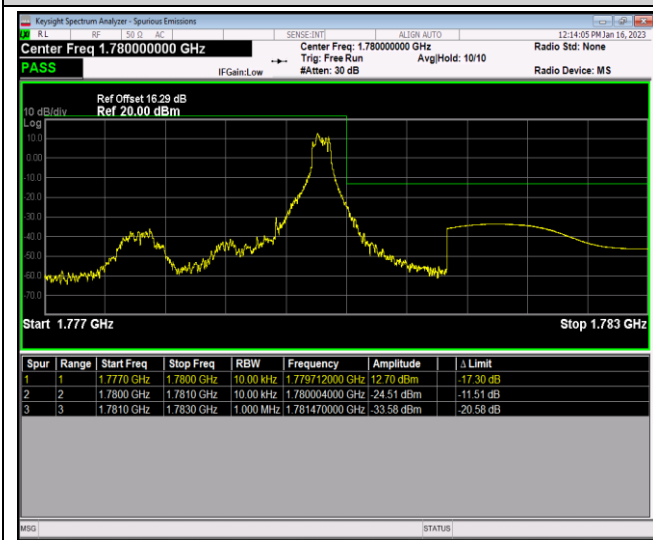

Band66-1.4MHz-16QAM-132665-1RB#5

Band66-1.4MHz-64QAM-131979-1RB#0