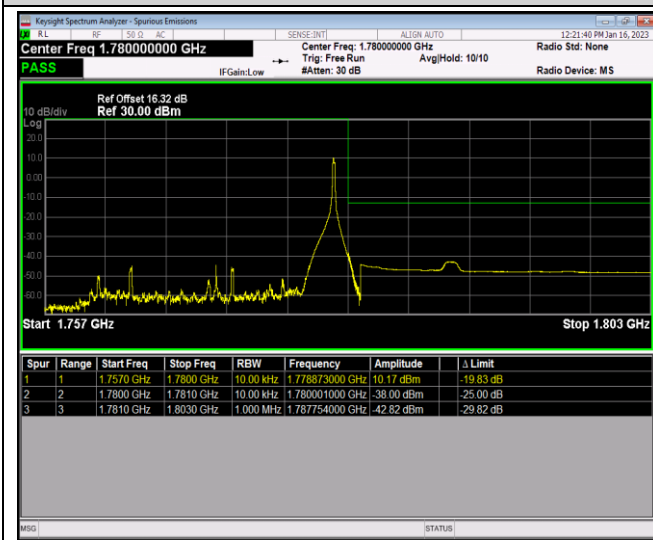

Band66-20MHz-16QAM-132572-1RB#99

Band66-20MHz-64QAM-132072-1RB#0