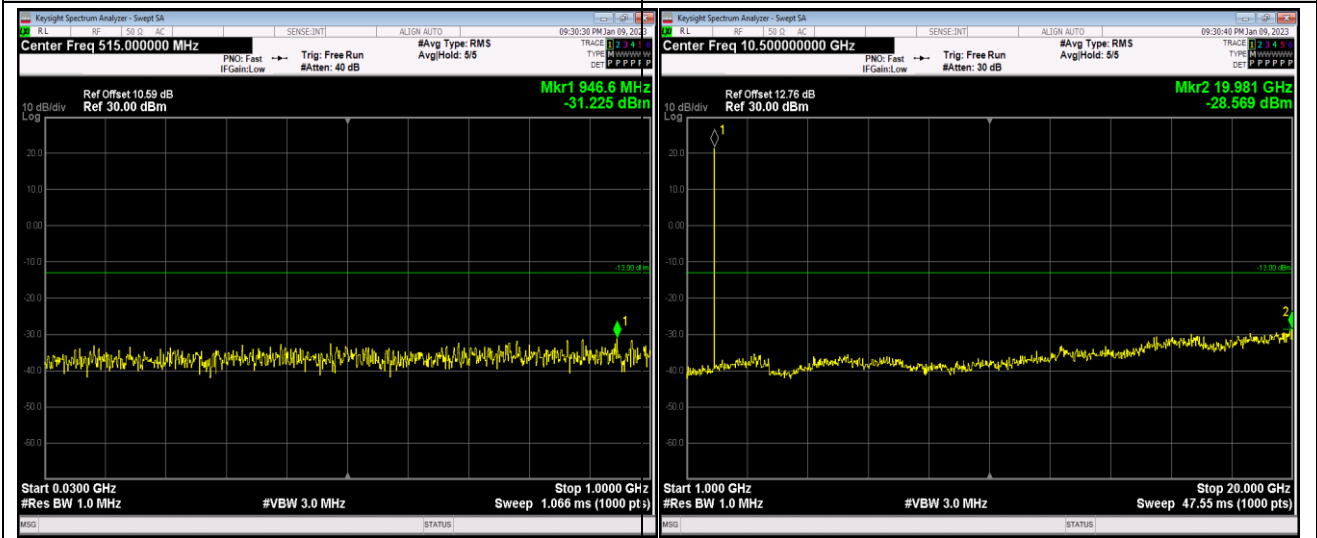

Band2-1.4MHz-16QAM-18900-1RB#0-Range1:30~1000MHz

Band2-1.4MHz-16QAM-18900-1RB#0-Range2:1000~20000MHz