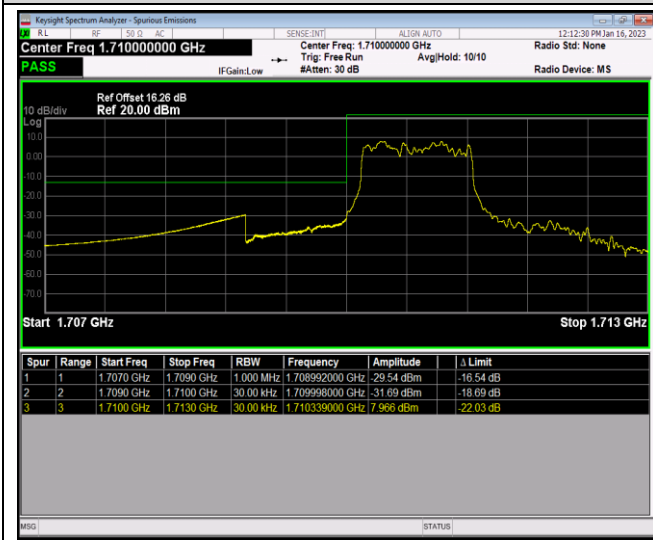

Band66-1.4MHz-16QAM-132665-6RB#0

Band66-1.4MHz-64QAM-131979-1RB#0

Band66-1.4MHz-64QAM-131979-1RB#5

Band66-1.4MHz-64QAM-131979-6RB#0

Band66-1.4MHz-64QAM-132665-1RB#0

Band66-1.4MHz-64QAM-132665-1RB#5

Band66-1.4MHz-64QAM-132665-6RB#0