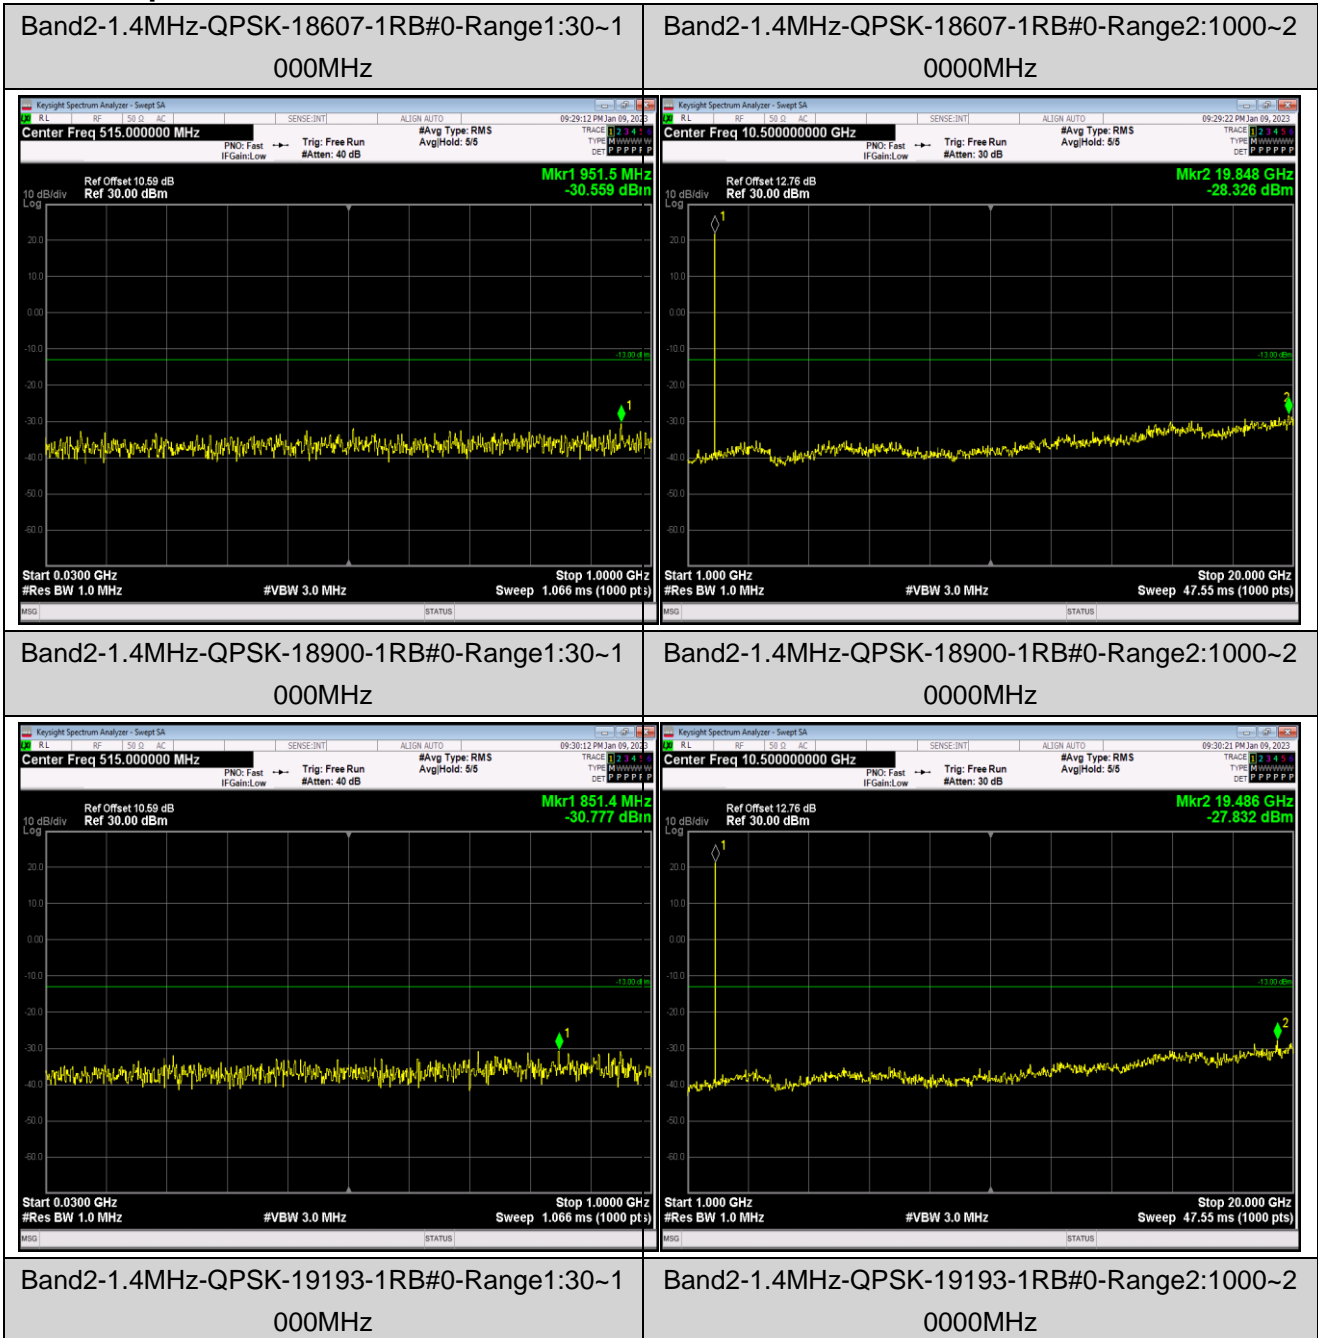

Test Graphs