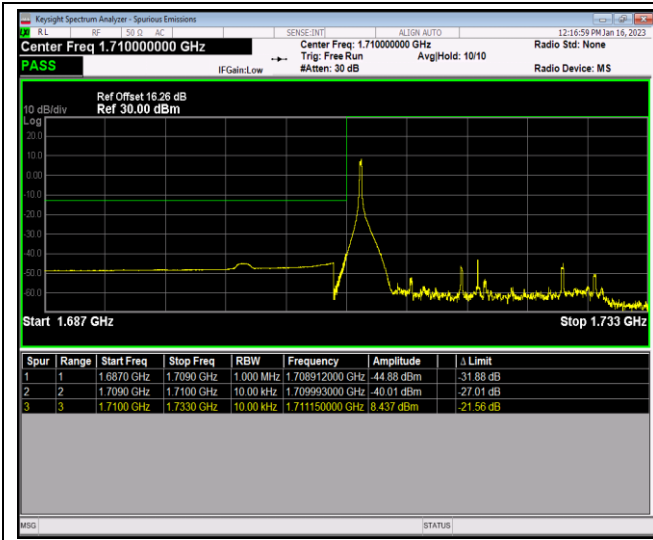

Band66-20MHz-64QAM-132072-100RB#0

Band66-20MHz-64QAM-132572-1RB#0

Band66-20MHz-64QAM-132572-1RB#99

Band66-20MHz-64QAM-132572-100RB#0

Appendix E: Conducted Spurious Emission

Test Result (worst case)

| Band | Bandwidth | Modulation | Channel | RB Configuration | Frequency Range | Result (dBm) | Verdict |
|-------|-----------|------------|---------|------------------|----------------------|--------------|---------|
| Band2 | 1.4MHz | QPSK | 18607 | 1RB#0 | Range1:30~1000MHz | -30.56 | PASS |
| Band2 | 1.4MHz | QPSK | 18607 | 1RB#0 | Range2:1000~20000MHz | -28.33 | PASS |
| Band2 | 1.4MHz | QPSK | 18900 | 1RB#0 | Range1:30~1000MHz | -30.78 | PASS |
| Band2 | 1.4MHz | QPSK | 18900 | 1RB#0 | Range2:1000~20000MHz | -27.83 | PASS |
| Band2 | 1.4MHz | QPSK | 19193 | 1RB#0 | Range1:30~1000MHz | -30.91 | PASS |
| Band2 | 1.4MHz | QPSK | 19193 | 1RB#0 | Range2:1000~20000MHz | -28.44 | PASS |
| Band2 | 1.4MHz | 16QAM | 18607 | 1RB#0 | Range1:30~1000MHz | -31.83 | PASS |
| Band2 | 1.4MHz | 16QAM | 18607 | 1RB#0 | Range2:1000~20000MHz | -28.56 | PASS |
| Band2 | 1.4MHz | 16QAM | 18900 | 1RB#0 | Range1:30~1000MHz | -31.23 | PASS |
| Band2 | 1.4MHz | 16QAM | 18900 | 1RB#0 | Range2:1000~20000MHz | -28.57 | PASS |
| Band2 | 1.4MHz | 16QAM | 19193 | 1RB#0 | Range1:30~1000MHz | -31.57 | PASS |
| Band2 | 1.4MHz | 16QAM | 19193 | 1RB#0 | Range2:1000~20000MHz | -28.5 | PASS |
| Band2 | 1.4MHz | 64QAM | 18607 | 1RB#0 | Range1:30~1000MHz | -30.65 | PASS |
| Band2 | 1.4MHz | 64QAM | 18607 | 1RB#0 | Range2:1000~20000MHz | -28.21 | PASS |
| Band2 | 1.4MHz | 64QAM | 18900 | 1RB#0 | Range1:30~1000MHz | -31.05 | PASS |
| Band2 | 1.4MHz | 64QAM | 18900 | 1RB#0 | Range2:1000~20000MHz | -28.34 | PASS |
| Band2 | 1.4MHz | 64QAM | 19193 | 1RB#0 | Range1:30~1000MHz | -30.51 | PASS |
| Band2 | 1.4MHz | 64QAM | 19193 | 1RB#0 | Range2:1000~20000MHz | -28.87 | PASS |
| Band2 | 20MHz | QPSK | 18700 | 1RB#0 | Range1:30~1000MHz | -30.65 | PASS |
| Band2 | 20MHz | QPSK | 18700 | 1RB#0 | Range2:1000~20000MHz | -27.85 | PASS |
| Band2 | 20MHz | QPSK | 18900 | 1RB#0 | Range1:30~1000MHz | -30.95 | PASS |
| Band2 | 20MHz | QPSK | 18900 | 1RB#0 | Range2:1000~20000MHz | -27.82 | PASS |
| Band2 | 20MHz | QPSK | 19100 | 1RB#0 | Range1:30~1000MHz | -30.02 | PASS |
| Band2 | 20MHz | QPSK | 19100 | 1RB#0 | Range2:1000~20000MHz | -28.61 | PASS |
| Band2 | 20MHz | 16QAM | 18700 | 1RB#0 | Range1:30~1000MHz | -29.98 | PASS |
| Band2 | 20MHz | 16QAM | 18700 | 1RB#0 | Range2:1000~20000MHz | -28.43 | PASS |
| Band2 | 20MHz | 16QAM | 18900 | 1RB#0 | Range1:30~1000MHz | -29.78 | PASS |
| Band2 | 20MHz | 16QAM | 18900 | 1RB#0 | Range2:1000~20000MHz | -29.42 | PASS |
| Band2 | 20MHz | 16QAM | 19100 | 1RB#0 | Range1:30~1000MHz | -30.92 | PASS |
| Band2 | 20MHz | 16QAM | 19100 | 1RB#0 | Range2:1000~20000MHz | -28.22 | PASS |
| Band2 | 20MHz | 64QAM | 18700 | 1RB#0 | Range1:30~1000MHz | -30.55 | PASS |
| Band2 | 20MHz | 64QAM | 18700 | 1RB#0 | Range2:1000~20000MHz | -29.22 | PASS |
| Band2 | 20MHz | 64QAM | 18900 | 1RB#0 | Range1:30~1000MHz | -29.94 | PASS |
| Band2 | 20MHz | 64QAM | 18900 | 1RB#0 | Range2:1000~20000MHz | -29.09 | PASS |
| Band2 | 20MHz | 64QAM | 19100 | 1RB#0 | Range1:30~1000MHz | -30.51 | PASS |
| Band2 | 20MHz | 64QAM | 19100 | 1RB#0 | Range2:1000~20000MHz | -28.37 | PASS |