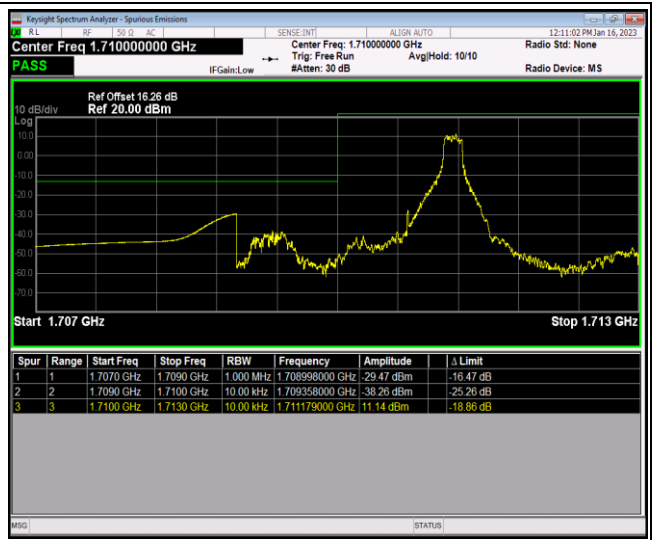

Band66-1.4MHz-16QAM-132665-6RB#0

Band66-1.4MHz-64QAM-131979-1RB#0

Band66-1.4MHz-64QAM-131979-1RB#5

Band66-1.4MHz-64QAM-131979-6RB#0

Band66-1.4MHz-64QAM-132665-1RB#0

Band66-1.4MHz-64QAM-132665-1RB#5

Band66-1.4MHz-64QAM-132665-6RB#0