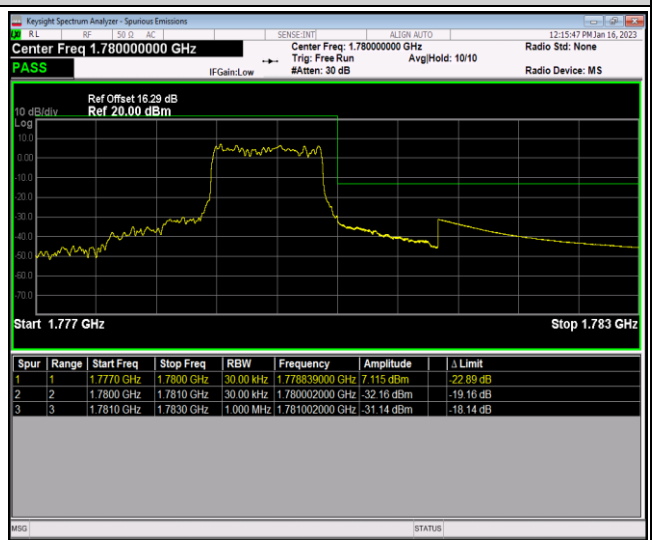

Band66-1.4MHz-64QAM-132665-6RB#0

Band66-20MHz-QPSK-132072-1RB#99