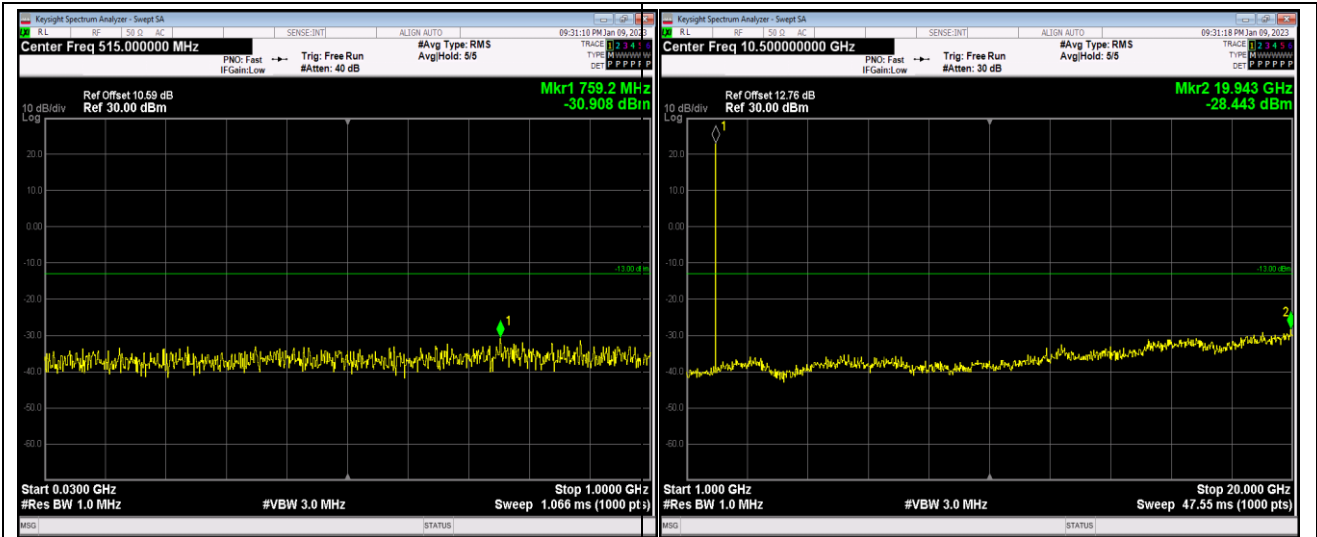

Band2-1.4MHz-16QAM-18607-1RB#0-Range2:1000~20000MHz

Band2-1.4MHz-16QAM-18607-1RB#0-Range1:30~1000MHz