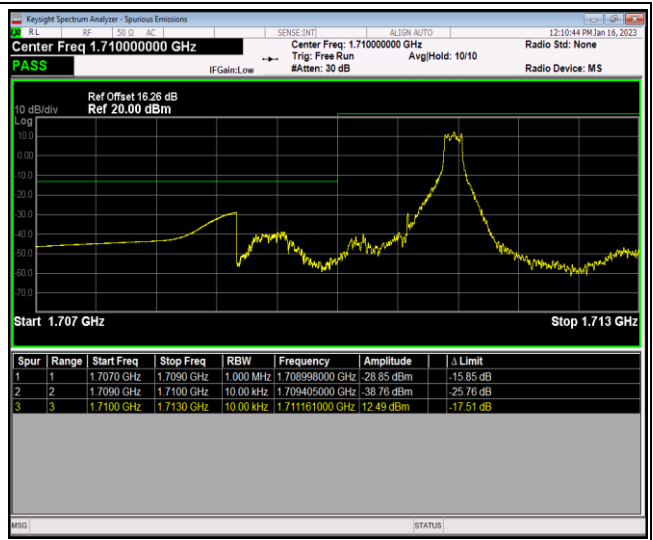

Band66-1.4MHz-QPSK-132665-1RB#5

Band66-1.4MHz-QPSK-132665-6RB#0

Band66-1.4MHz-16QAM-131979-1RB#0

Band66-1.4MHz-16QAM-131979-1RB#5

Band66-1.4MHz-16QAM-131979-6RB#0

Band66-1.4MHz-16QAM-132665-1RB#0

Band66-1.4MHz-16QAM-132665-1RB#5