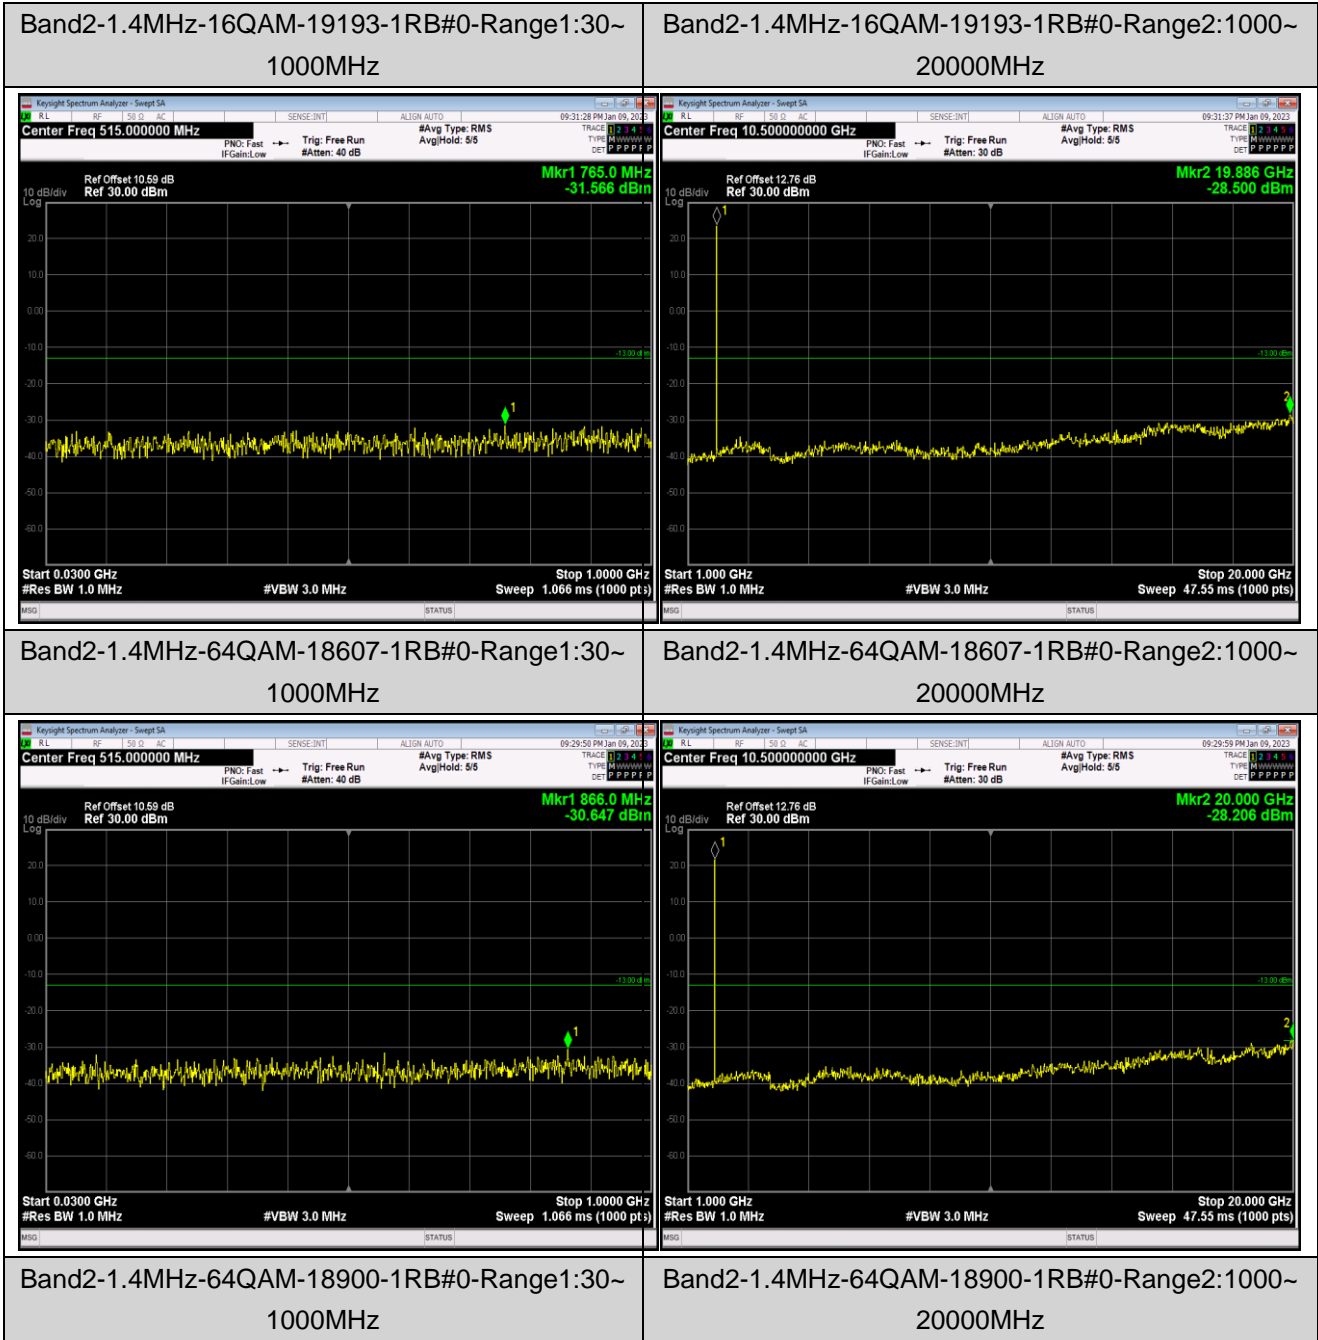

Remark: All bandwidth and all modulation had been tested, but only the worst case data displayed in this report.

Test Graphs

Band2-1.4MHz-16QAM-18607-1RB#0-Range1:30~1000MHz

Band2-1.4MHz-16QAM-18607-1RB#0-Range2:1000~20000MHz

Band2-1.4MHz-16QAM-18900-1RB#0-Range1:30~1000MHz

Band2-1.4MHz-16QAM-18900-1RB#0-Range2:1000~20000MHz

Band2-1.4MHz-64QAM-19193-1RB#0-Range1:30~1000MHz

Band2-1.4MHz-64QAM-19193-1RB#0-Range2:1000~20000MHz

Band2-20MHz-QPSK-18700-1RB#0-Range1:30~1000MHz

Band2-20MHz-QPSK-18700-1RB#0-Range2:1000~20000MHz