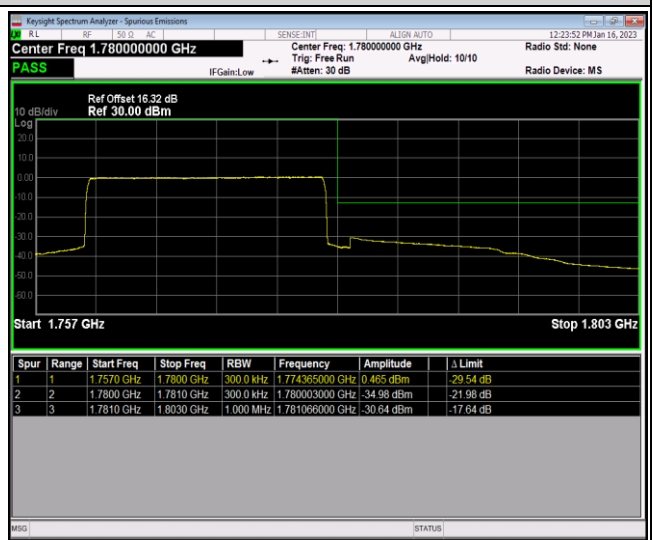

Band66-20MHz-64QAM-132072-100RB#0

Band66-20MHz-64QAM-132572-1RB#0

Band66-20MHz-64QAM-132572-1RB#99

Band66-20MHz-64QAM-132572-100RB#0

Appendix E: Conducted Spurious Emission

Test Result (worst case)

| Band | Bandwidth | Modulation | Channel | RB Configuration | Frequency Range | Result (dBm) | Verdict |
|-------|-----------|------------|---------|------------------|----------------------|--------------|---------|
| Band2 | 1.4MHz | QPSK | 18607 | 1RB#0 | Range1:30~1000MHz | -30.56 | PASS |
| Band2 | 1.4MHz | QPSK | 18607 | 1RB#0 | Range2:1000~20000MHz | -28.33 | PASS |
| Band2 | 1.4MHz | QPSK | 18900 | 1RB#0 | Range1:30~1000MHz | -30.78 | PASS |
| Band2 | 1.4MHz | QPSK | 18900 | 1RB#0 | Range2:1000~20000MHz | -27.83 | PASS |
| Band2 | 1.4MHz | QPSK | 19193 | 1RB#0 | Range1:30~1000MHz | -30.91 | PASS |
| Band2 | 1.4MHz | QPSK | 19193 | 1RB#0 | Range2:1000~20000MHz | -28.44 | PASS |
| Band2 | 1.4MHz | 16QAM | 18607 | 1RB#0 | Range1:30~1000MHz | -31.83 | PASS |
| Band2 | 1.4MHz | 16QAM | 18607 | 1RB#0 | Range2:1000~20000MHz | -28.56 | PASS |
| Band2 | 1.4MHz | 16QAM | 18900 | 1RB#0 | Range1:30~1000MHz | -31.23 | PASS |
| Band2 | 1.4MHz | 16QAM | 18900 | 1RB#0 | Range2:1000~20000MHz | -28.57 | PASS |
| Band2 | 1.4MHz | 16QAM | 19193 | 1RB#0 | Range1:30~1000MHz | -31.57 | PASS |
| Band2 | 1.4MHz | 16QAM | 19193 | 1RB#0 | Range2:1000~20000MHz | -28.5 | PASS |
| Band2 | 1.4MHz | 64QAM | 18607 | 1RB#0 | Range1:30~1000MHz | -30.65 | PASS |
| Band2 | 1.4MHz | 64QAM | 18607 | 1RB#0 | Range2:1000~20000MHz | -28.21 | PASS |
| Band2 | 1.4MHz | 64QAM | 18900 | 1RB#0 | Range1:30~1000MHz | -31.05 | PASS |
| Band2 | 1.4MHz | 64QAM | 18900 | 1RB#0 | Range2:1000~20000MHz | -28.34 | PASS |
| Band2 | 1.4MHz | 64QAM | 19193 | 1RB#0 | Range1:30~1000MHz | -30.51 | PASS |
| Band2 | 1.4MHz | 64QAM | 19193 | 1RB#0 | Range2:1000~20000MHz | -28.87 | PASS |
| Band2 | 20MHz | QPSK | 18700 | 1RB#0 | Range1:30~1000MHz | -30.65 | PASS |
| Band2 | 20MHz | QPSK | 18700 | 1RB#0 | Range2:1000~20000MHz | -27.85 | PASS |
| Band2 | 20MHz | QPSK | 18900 | 1RB#0 | Range1:30~1000MHz | -30.95 | PASS |
| Band2 | 20MHz | QPSK | 18900 | 1RB#0 | Range2:1000~20000MHz | -27.82 | PASS |
| Band2 | 20MHz | QPSK | 19100 | 1RB#0 | Range1:30~1000MHz | -30.02 | PASS |
| Band2 | 20MHz | QPSK | 19100 | 1RB#0 | Range2:1000~20000MHz | -28.61 | PASS |
| Band2 | 20MHz | 16QAM | 18700 | 1RB#0 | Range1:30~1000MHz | -29.98 | PASS |
| Band2 | 20MHz | 16QAM | 18700 | 1RB#0 | Range2:1000~20000MHz | -28.43 | PASS |
| Band2 | 20MHz | 16QAM | 18900 | 1RB#0 | Range1:30~1000MHz | -29.78 | PASS |
| Band2 | 20MHz | 16QAM | 18900 | 1RB#0 | Range2:1000~20000MHz | -29.42 | PASS |
| Band2 | 20MHz | 16QAM | 19100 | 1RB#0 | Range1:30~1000MHz | -30.92 | PASS |
| Band2 | 20MHz | 16QAM | 19100 | 1RB#0 | Range2:1000~20000MHz | -28.22 | PASS |
| Band2 | 20MHz | 64QAM | 18700 | 1RB#0 | Range1:30~1000MHz | -30.55 | PASS |
| Band2 | 20MHz | 64QAM | 18700 | 1RB#0 | Range2:1000~20000MHz | -29.22 | PASS |
| Band2 | 20MHz | 64QAM | 18900 | 1RB#0 | Range1:30~1000MHz | -29.94 | PASS |
| Band2 | 20MHz | 64QAM | 18900 | 1RB#0 | Range2:1000~20000MHz | -29.09 | PASS |
| Band2 | 20MHz | 64QAM | 19100 | 1RB#0 | Range1:30~1000MHz | -30.51 | PASS |
| Band2 | 20MHz | 64QAM | 19100 | 1RB#0 | Range2:1000~20000MHz | -28.37 | PASS |