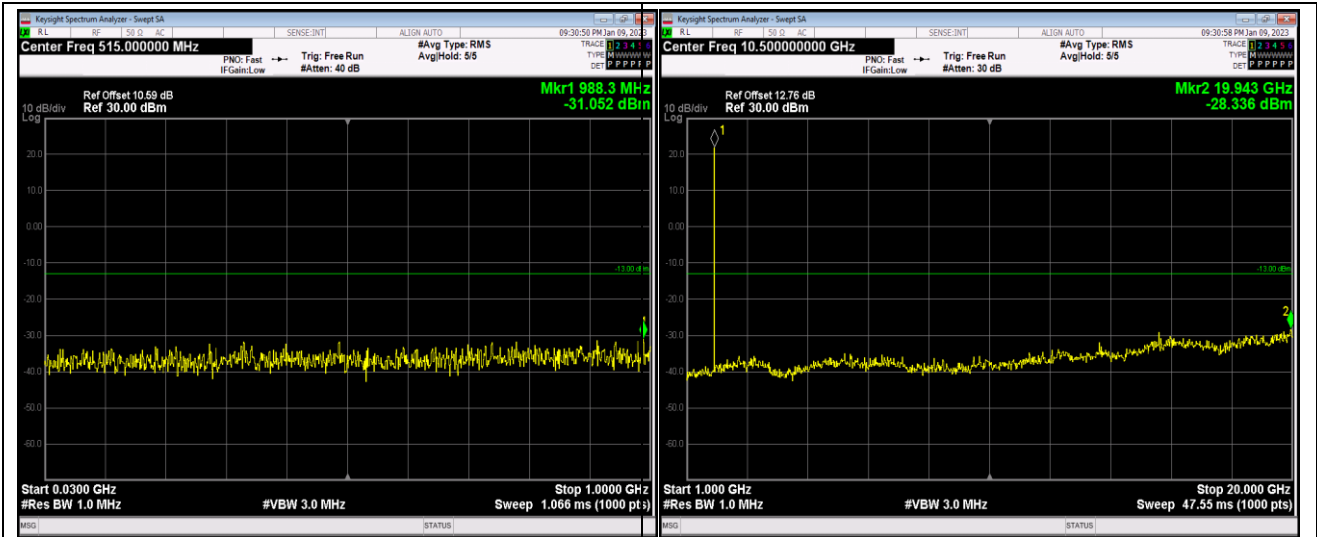

Band2-1.4MHz-64QAM-19193-1RB#0-Range2:1000~20000MHz

Band2-1.4MHz-64QAM-19193-1RB#0-Range1:30~1000MHz