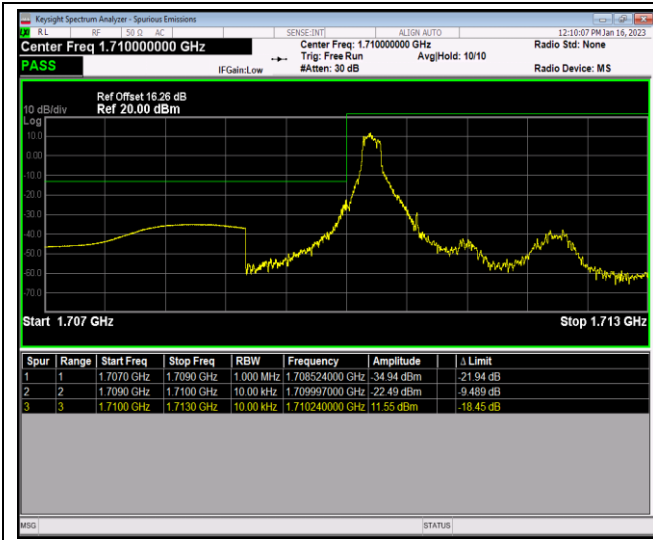

Band66-1.4MHz-64QAM-131979-1RB#0

Band66-1.4MHz-64QAM-131979-6RB#0