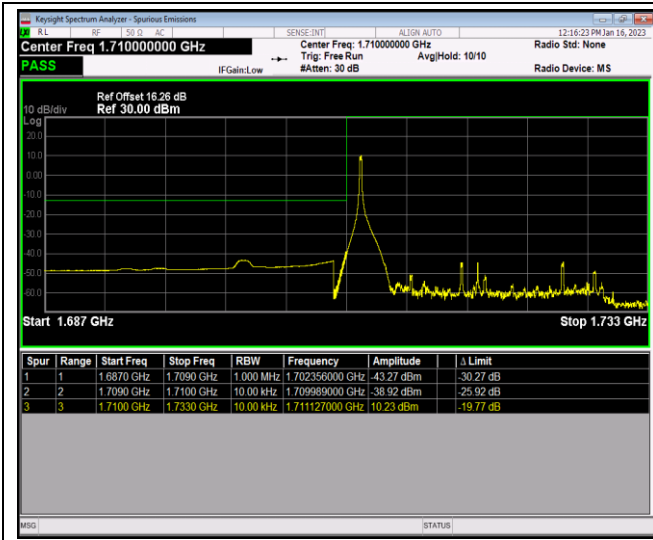

Band66-20MHz-QPSK-132072-1RB#0

Band66-20MHz-QPSK-132072-100RB#0