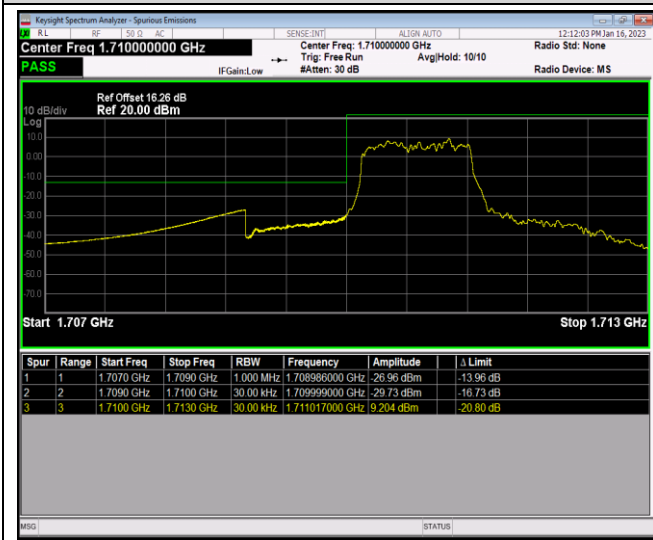

Band66-1.4MHz-QPSK-132665-1RB#5

Band66-1.4MHz-QPSK-132665-6RB#0

Band66-1.4MHz-16QAM-131979-1RB#0

Band66-1.4MHz-16QAM-131979-1RB#5

Band66-1.4MHz-16QAM-131979-6RB#0

Band66-1.4MHz-16QAM-132665-1RB#0

Band66-1.4MHz-16QAM-132665-1RB#5