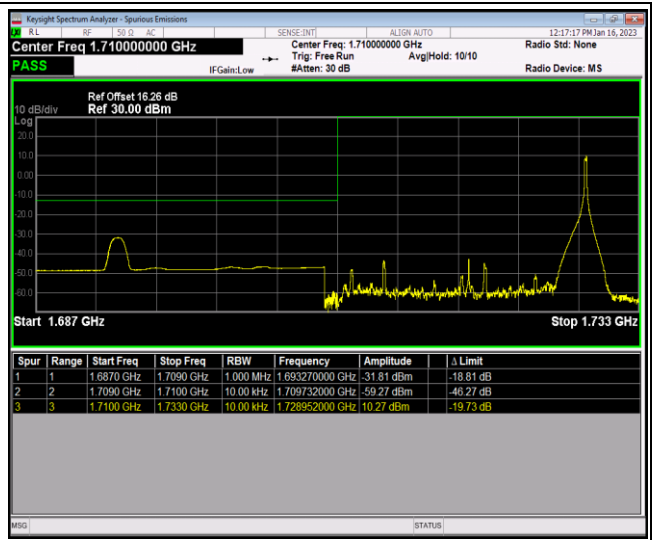

Band66-20MHz-QPSK-132072-1RB#99

Band66-20MHz-QPSK-132572-1RB#0