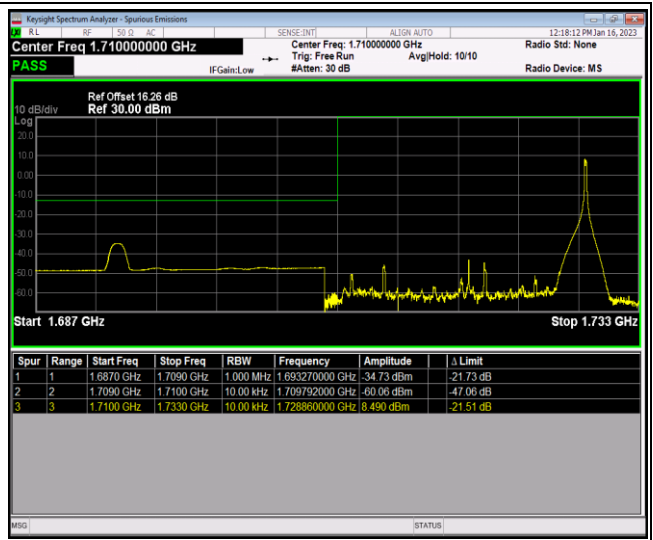

Band66-20MHz-64QAM-132072-100RB#0

Band66-20MHz-64QAM-132572-1RB#0

Band66-20MHz-64QAM-132572-1RB#99

Band66-20MHz-64QAM-132572-100RB#0

Appendix E: Conducted Spurious Emission

Test Result (worst case)

| Band | Bandwidth | Modulation | Channel | RB Configuration | Frequency Range | Result (dBm) | Verdict |
|-------|-----------|------------|---------|------------------|----------------------|--------------|---------|
| Band2 | 1.4MHz | QPSK | 18607 | 1RB#0 | Range1:30~1000MHz | -30.56 | PASS |
| Band2 | 1.4MHz | QPSK | 18607 | 1RB#0 | Range2:1000~20000MHz | -28.33 | PASS |
| Band2 | 1.4MHz | QPSK | 18900 | 1RB#0 | Range1:30~1000MHz | -30.78 | PASS |
| Band2 | 1.4MHz | QPSK | 18900 | 1RB#0 | Range2:1000~20000MHz | -27.83 | PASS |
| Band2 | 1.4MHz | QPSK | 19193 | 1RB#0 | Range1:30~1000MHz | -30.91 | PASS |
| Band2 | 1.4MHz | QPSK | 19193 | 1RB#0 | Range2:1000~20000MHz | -28.44 | PASS |
| Band2 | 1.4MHz | 16QAM | 18607 | 1RB#0 | Range1:30~1000MHz | -31.83 | PASS |
| Band2 | 1.4MHz | 16QAM | 18607 | 1RB#0 | Range2:1000~20000MHz | -28.56 | PASS |
| Band2 | 1.4MHz | 16QAM | 18900 | 1RB#0 | Range1:30~1000MHz | -31.23 | PASS |
| Band2 | 1.4MHz | 16QAM | 18900 | 1RB#0 | Range2:1000~20000MHz | -28.57 | PASS |
| Band2 | 1.4MHz | 16QAM | 19193 | 1RB#0 | Range1:30~1000MHz | -31.57 | PASS |
| Band2 | 1.4MHz | 16QAM | 19193 | 1RB#0 | Range2:1000~20000MHz | -28.5 | PASS |
| Band2 | 1.4MHz | 64QAM | 18607 | 1RB#0 | Range1:30~1000MHz | -30.65 | PASS |
| Band2 | 1.4MHz | 64QAM | 18607 | 1RB#0 | Range2:1000~20000MHz | -28.21 | PASS |
| Band2 | 1.4MHz | 64QAM | 18900 | 1RB#0 | Range1:30~1000MHz | -31.05 | PASS |
| Band2 | 1.4MHz | 64QAM | 18900 | 1RB#0 | Range2:1000~20000MHz | -28.34 | PASS |
| Band2 | 1.4MHz | 64QAM | 19193 | 1RB#0 | Range1:30~1000MHz | -30.51 | PASS |
| Band2 | 1.4MHz | 64QAM | 19193 | 1RB#0 | Range2:1000~20000MHz | -28.87 | PASS |
| Band2 | 20MHz | QPSK | 18700 | 1RB#0 | Range1:30~1000MHz | -30.65 | PASS |
| Band2 | 20MHz | QPSK | 18700 | 1RB#0 | Range2:1000~20000MHz | -27.85 | PASS |
| Band2 | 20MHz | QPSK | 18900 | 1RB#0 | Range1:30~1000MHz | -30.95 | PASS |
| Band2 | 20MHz | QPSK | 18900 | 1RB#0 | Range2:1000~20000MHz | -27.82 | PASS |
| Band2 | 20MHz | QPSK | 19100 | 1RB#0 | Range1:30~1000MHz | -30.02 | PASS |
| Band2 | 20MHz | QPSK | 19100 | 1RB#0 | Range2:1000~20000MHz | -28.61 | PASS |
| Band2 | 20MHz | 16QAM | 18700 | 1RB#0 | Range1:30~1000MHz | -29.98 | PASS |
| Band2 | 20MHz | 16QAM | 18700 | 1RB#0 | Range2:1000~20000MHz | -28.43 | PASS |
| Band2 | 20MHz | 16QAM | 18900 | 1RB#0 | Range1:30~1000MHz | -29.78 | PASS |
| Band2 | 20MHz | 16QAM | 18900 | 1RB#0 | Range2:1000~20000MHz | -29.42 | PASS |
| Band2 | 20MHz | 16QAM | 19100 | 1RB#0 | Range1:30~1000MHz | -30.92 | PASS |
| Band2 | 20MHz | 16QAM | 19100 | 1RB#0 | Range2:1000~20000MHz | -28.22 | PASS |
| Band2 | 20MHz | 64QAM | 18700 | 1RB#0 | Range1:30~1000MHz | -30.55 | PASS |
| Band2 | 20MHz | 64QAM | 18700 | 1RB#0 | Range2:1000~20000MHz | -29.22 | PASS |
| Band2 | 20MHz | 64QAM | 18900 | 1RB#0 | Range1:30~1000MHz | -29.94 | PASS |
| Band2 | 20MHz | 64QAM | 18900 | 1RB#0 | Range2:1000~20000MHz | -29.09 | PASS |
| Band2 | 20MHz | 64QAM | 19100 | 1RB#0 | Range1:30~1000MHz | -30.51 | PASS |
| Band2 | 20MHz | 64QAM | 19100 | 1RB#0 | Range2:1000~20000MHz | -28.37 | PASS |