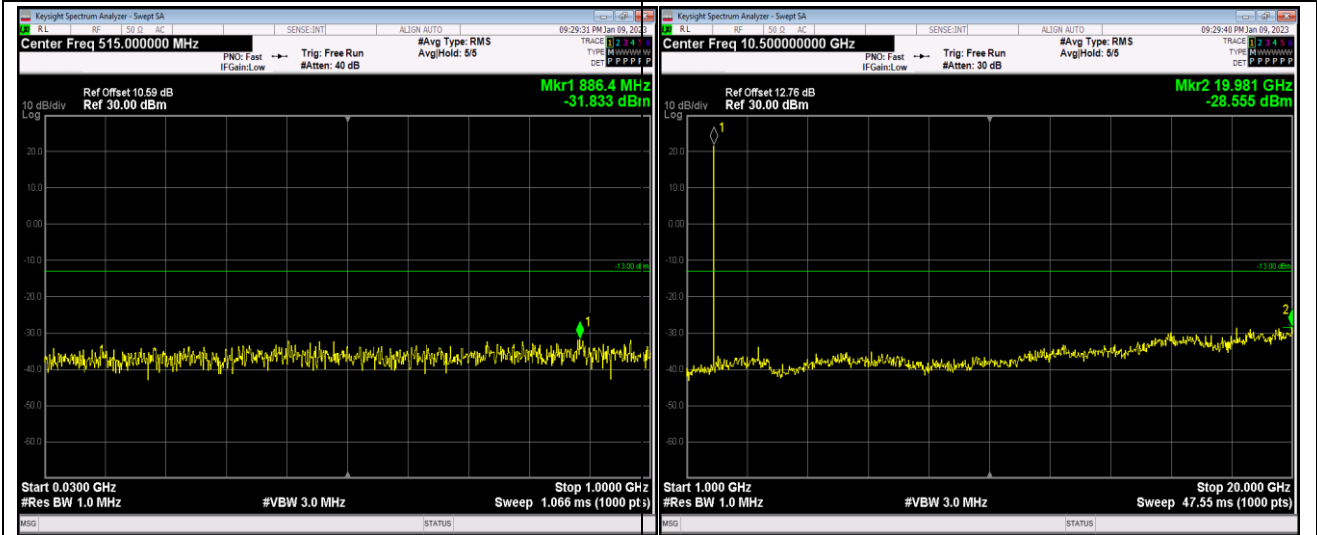

Remark: All bandwidth and all modulation had been tested, but only the worst case data displayed in this report.

Test Graphs

Band2-1.4MHz-16QAM-18607-1RB#0-Range1:30~1000MHz

Band2-1.4MHz-16QAM-18607-1RB#0-Range2:1000~20000MHz