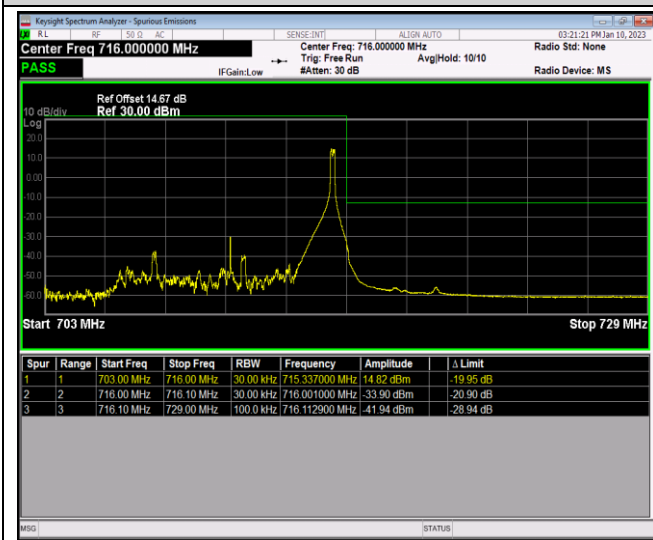

Band12-10MHz-64QAM-23130-1RB#49

Band17-5MHz-QPSK-23755-1RB#0