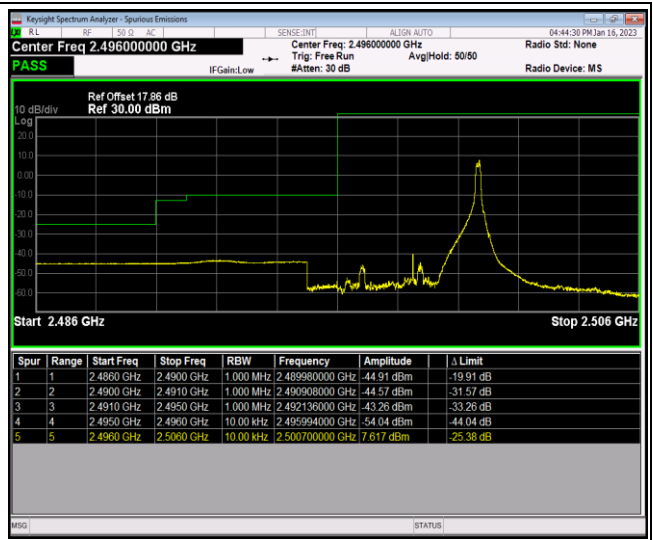

Band17-10MHz-64QAM-23780-50RB#0

Band17-10MHz-64QAM-23800-1RB#0

Band17-10MHz-64QAM-23800-1RB#49

Band17-10MHz-64QAM-23800-50RB#0

Band41-5MHz-QPSK-39675-1RB#0

Band41-5MHz-QPSK-39675-1RB#24

Band41-5MHz-QPSK-39675-25RB#0