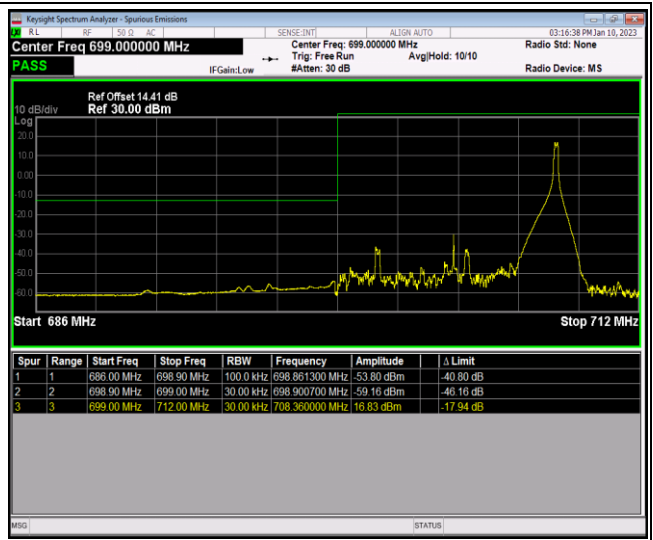

Band12-10MHz-16QAM-23060-50RB#0

Band12-10MHz-16QAM-23130-1RB#0

Band12-10MHz-16QAM-23130-1RB#49

Band12-10MHz-16QAM-23130-50RB#0

Band12-10MHz-64QAM-23060-1RB#0

Band12-10MHz-64QAM-23060-1RB#49

Band12-10MHz-64QAM-23060-50RB#0