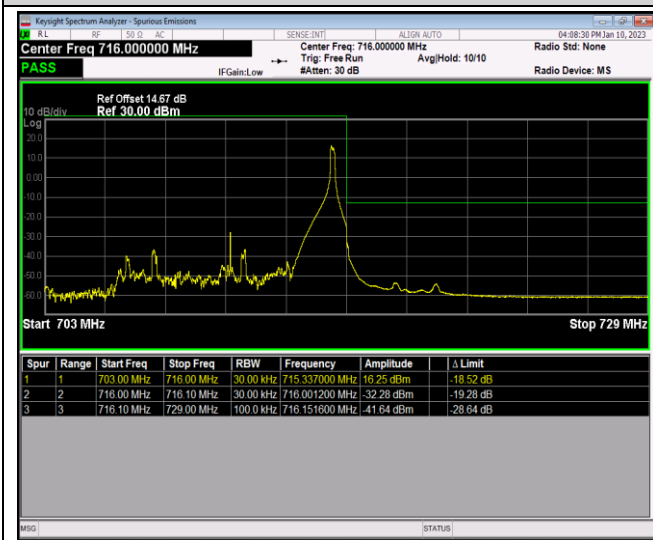

Band17-10MHz-16QAM-23780-1RB#49

Band17-10MHz-16QAM-23780-50RB#0

Band17-10MHz-16QAM-23800-1RB#0

Band17-10MHz-16QAM-23800-1RB#49

Band17-10MHz-16QAM-23800-50RB#0

Band17-10MHz-64QAM-23780-1RB#0

Band17-10MHz-64QAM-23780-1RB#49