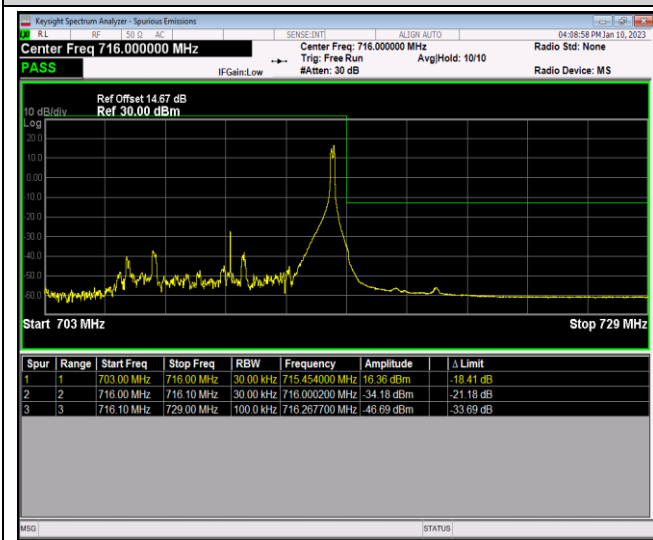

Band17-10MHz-64QAM-23780-50RB#0

Band17-10MHz-64QAM-23800-1RB#0

Band17-10MHz-64QAM-23800-1RB#49

Band17-10MHz-64QAM-23800-50RB#0

Band41-5MHz-QPSK-39675-1RB#0

Band41-5MHz-QPSK-39675-1RB#24

Band41-5MHz-QPSK-39675-25RB#0