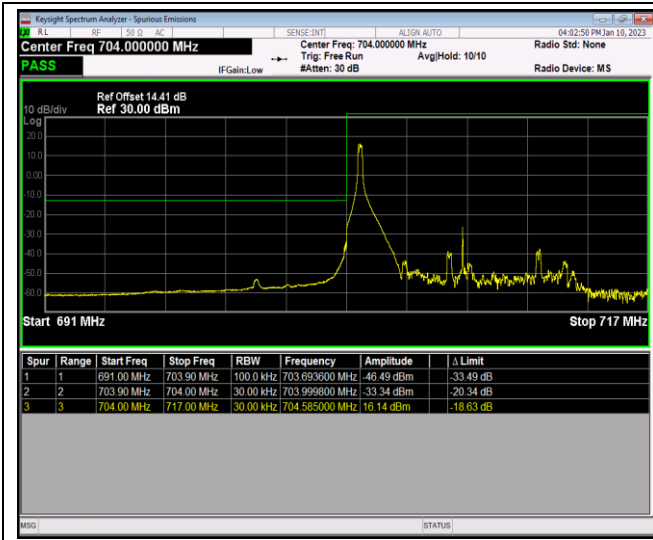

Band17-10MHz-16QAM-23780-1RB#0

Band17-10MHz-16QAM-23780-50RB#0