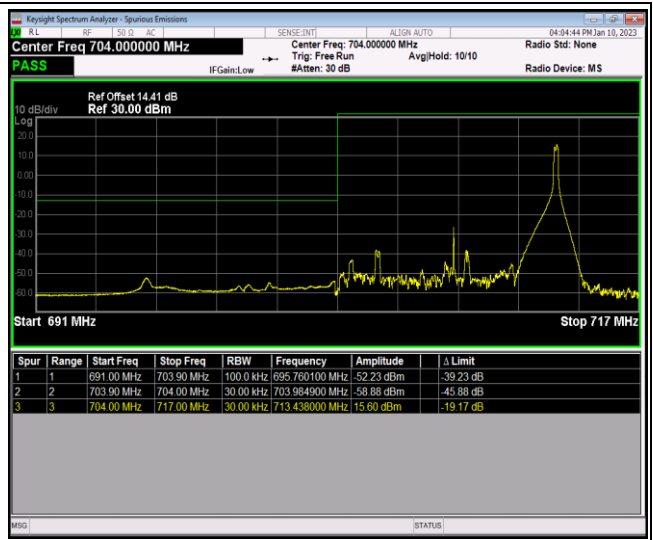

Band17-10MHz-64QAM-23780-1RB#49

Band17-10MHz-64QAM-23800-1RB#0