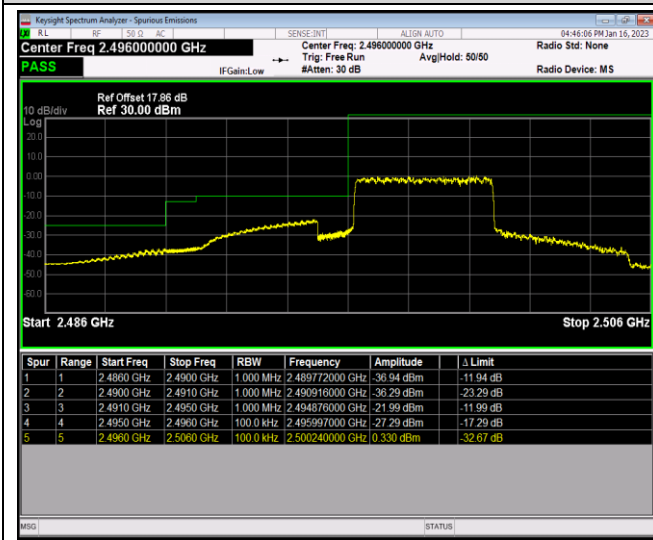

Band41-5MHz-QPSK-39675-25RB#0

Band41-5MHz-QPSK-41565-1RB#24