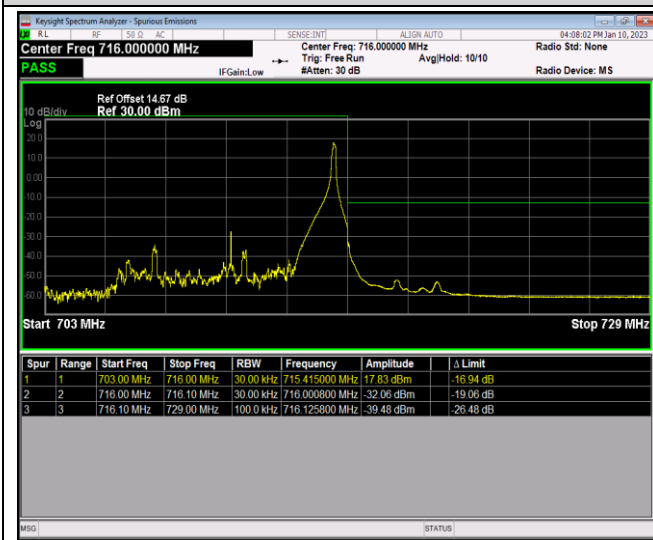

Band17-10MHz-QPSK-23780-1RB#0

Band17-10MHz-QPSK-23780-1RB#49

Band17-10MHz-QPSK-23780-50RB#0

Band17-10MHz-QPSK-23800-1RB#0

Band17-10MHz-QPSK-23800-1RB#49

Band17-10MHz-QPSK-23800-50RB#0

Band17-10MHz-16QAM-23780-1RB#0