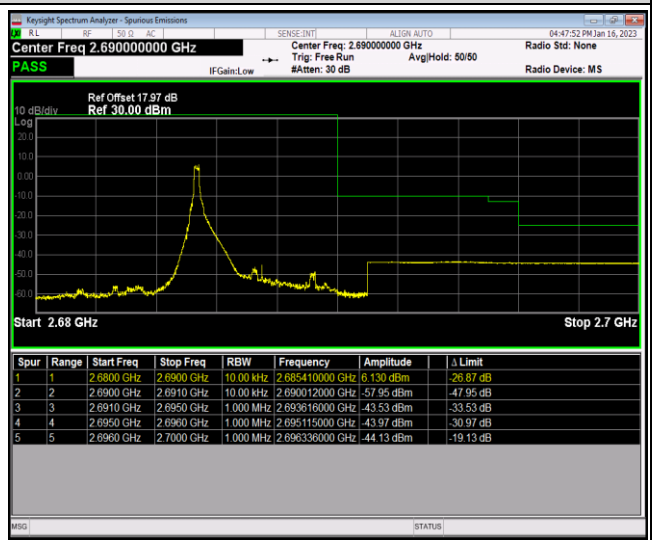

Band41-5MHz-QPSK-41565-1RB#0

Band41-5MHz-QPSK-41565-25RB#0