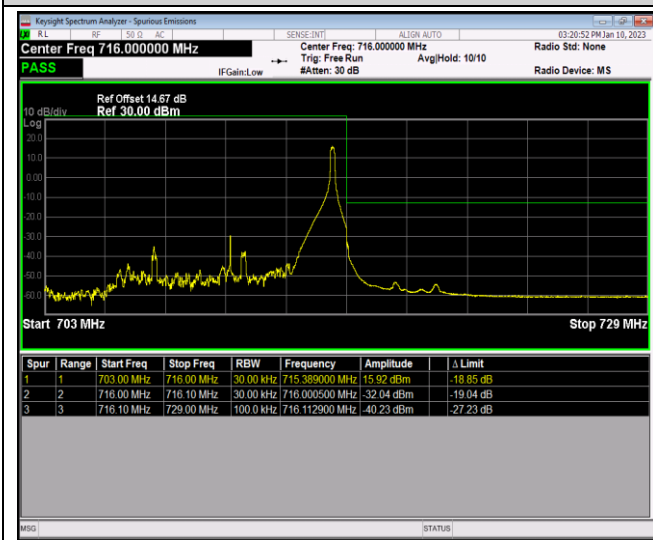

Band12-10MHz-16QAM-23060-50RB#0

Band12-10MHz-16QAM-23130-1RB#0

Band12-10MHz-16QAM-23130-1RB#49

Band12-10MHz-16QAM-23130-50RB#0

Band12-10MHz-64QAM-23060-1RB#0

Band12-10MHz-64QAM-23060-1RB#49

Band12-10MHz-64QAM-23060-50RB#0