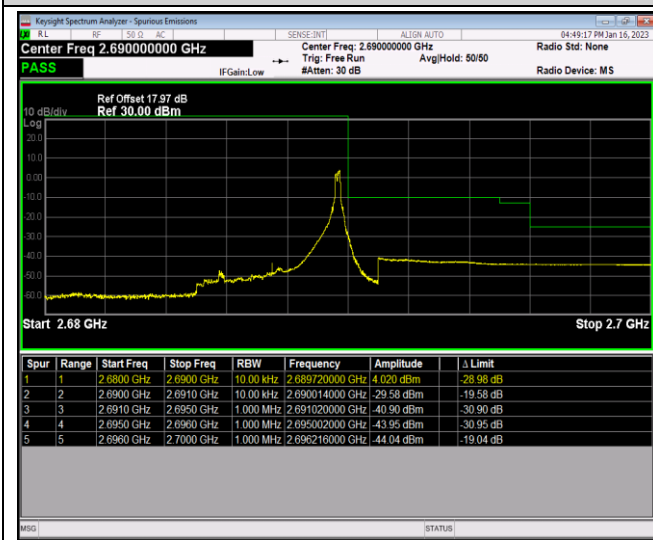

Band41-5MHz-QPSK-41565-1RB#24

Band41-5MHz-16QAM-39675-1RB#0