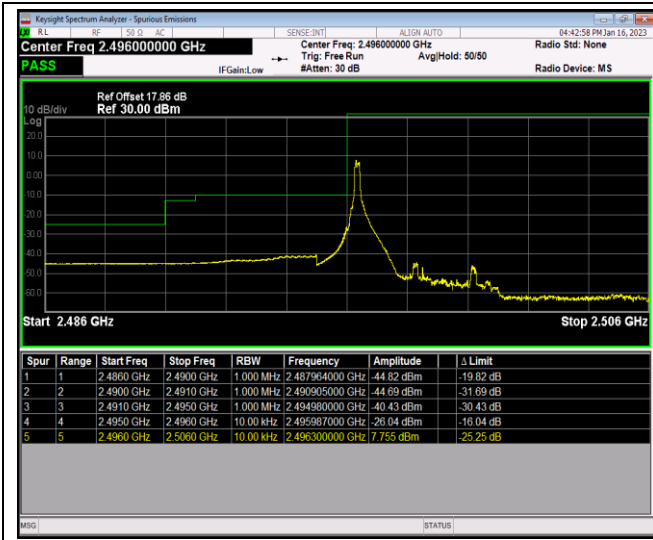

Band17-10MHz-64QAM-23780-50RB#0

Band17-10MHz-64QAM-23800-1RB#0

Band17-10MHz-64QAM-23800-1RB#49

Band17-10MHz-64QAM-23800-50RB#0

Band41-5MHz-QPSK-39675-1RB#0

Band41-5MHz-QPSK-39675-1RB#24

Band41-5MHz-QPSK-39675-25RB#0