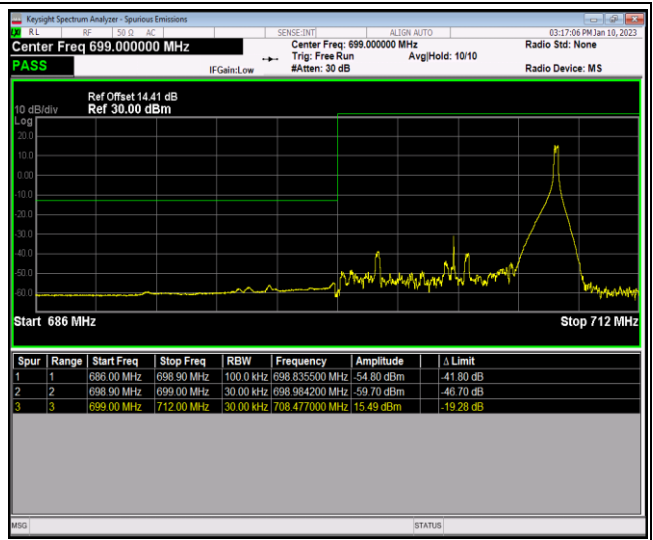

Band12-10MHz-16QAM-23060-50RB#0

Band12-10MHz-16QAM-23130-1RB#0

Band12-10MHz-16QAM-23130-1RB#49

Band12-10MHz-16QAM-23130-50RB#0

Band12-10MHz-64QAM-23060-1RB#0

Band12-10MHz-64QAM-23060-1RB#49

Band12-10MHz-64QAM-23060-50RB#0