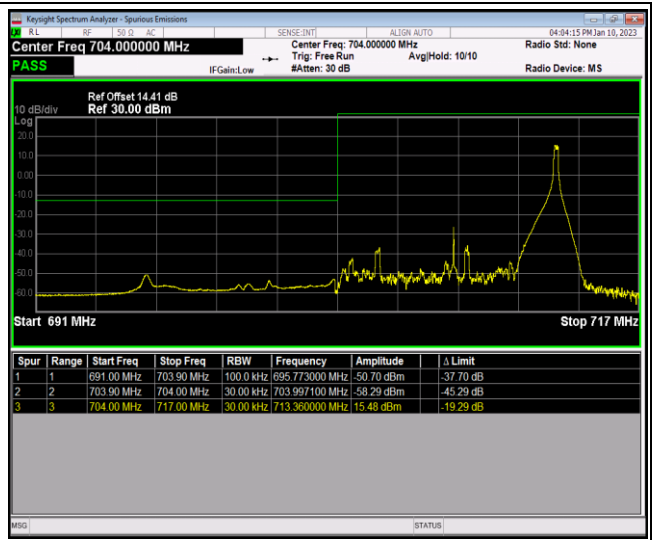

Band17-10MHz-16QAM-23780-1RB#49

Band17-10MHz-16QAM-23800-1RB#0