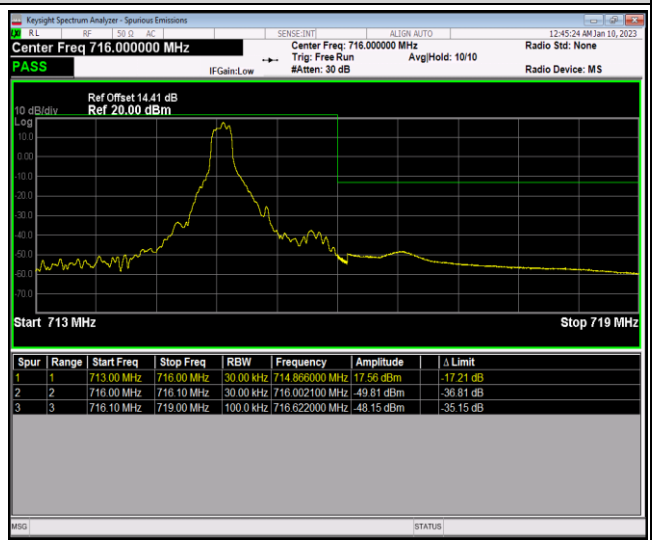

Band12-1.4MHz-QPSK-23173-1RB#5

Band12-1.4MHz-QPSK-23173-6RB#0

Band12-1.4MHz-16QAM-23017-1RB#0

Band12-1.4MHz-16QAM-23017-1RB#5

Band12-1.4MHz-16QAM-23017-6RB#0

Band12-1.4MHz-16QAM-23173-1RB#0

Band12-1.4MHz-16QAM-23173-1RB#5