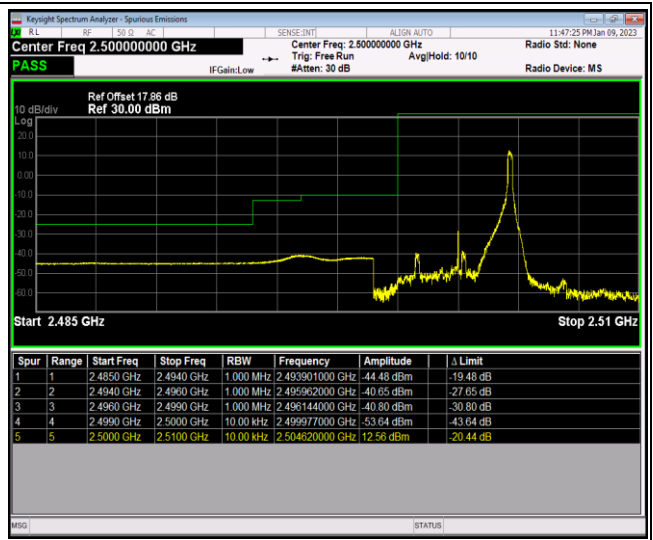

Band5-10MHz-64QAM-20600-1RB#0

Band5-10MHz-64QAM-20600-1RB#49

Band5-10MHz-64QAM-20600-50RB#0

Band7-5MHz-QPSK-20775-1RB#0

Band7-5MHz-QPSK-20775-1RB#24

Band7-5MHz-QPSK-20775-25RB#0

Band7-5MHz-QPSK-21425-1RB#0

Band7-5MHz-QPSK-21425-1RB#24