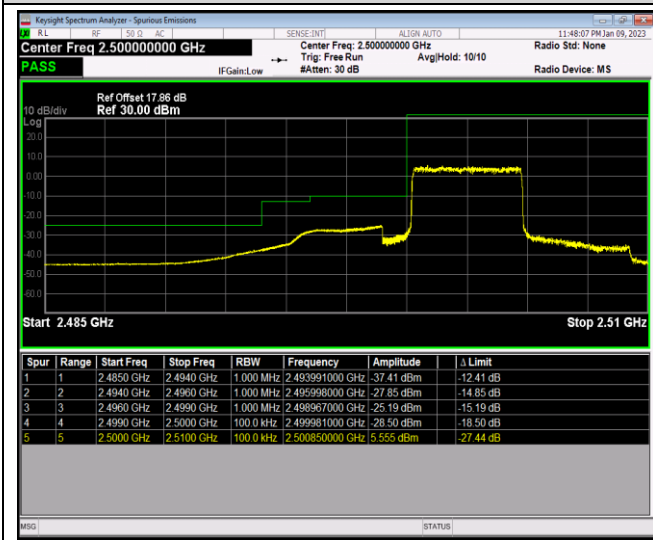

Band5-10MHz-64QAM-20600-1RB#0

Band5-10MHz-64QAM-20600-1RB#49

Band5-10MHz-64QAM-20600-50RB#0

Band7-5MHz-QPSK-20775-1RB#0

Band7-5MHz-QPSK-20775-1RB#24

Band7-5MHz-QPSK-20775-25RB#0

Band7-5MHz-QPSK-21425-1RB#0

Band7-5MHz-QPSK-21425-1RB#24