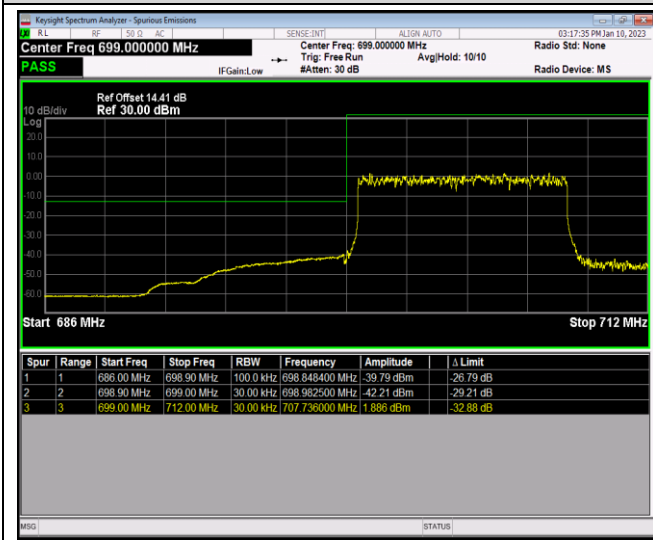

Band12-10MHz-QPSK-23060-50RB#0

Band12-10MHz-QPSK-23130-1RB#49