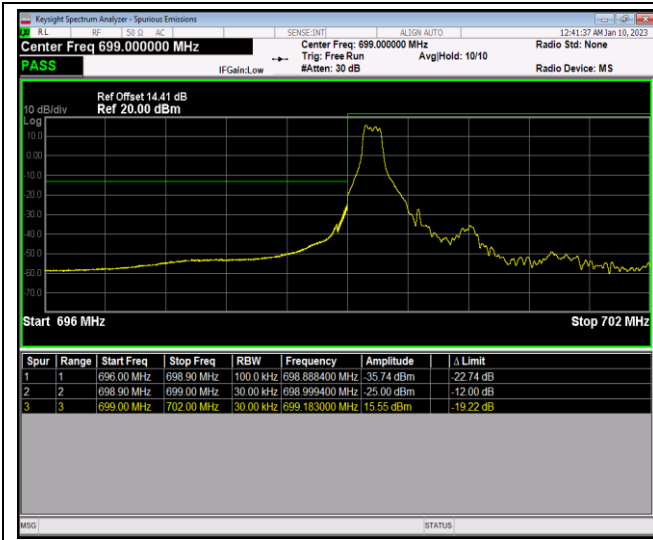

Band12-1.4MHz-64QAM-23017-1RB#0

Band12-1.4MHz-64QAM-23017-6RB#0