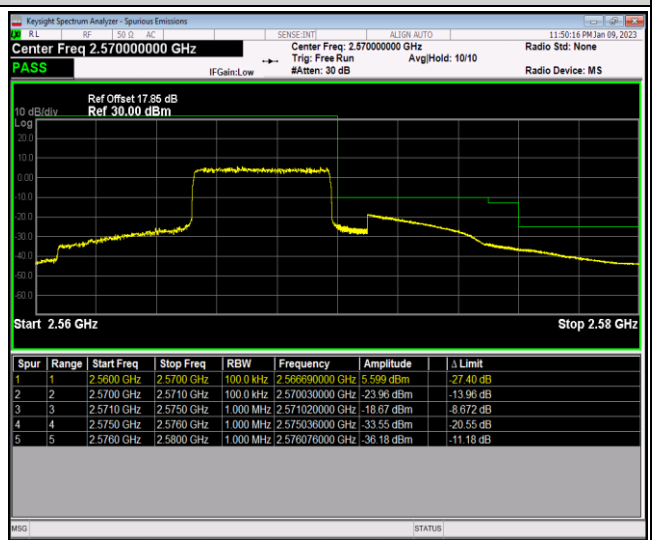

Band7-5MHz-QPSK-21425-25RB#0

Band7-5MHz-16QAM-20775-1RB#24