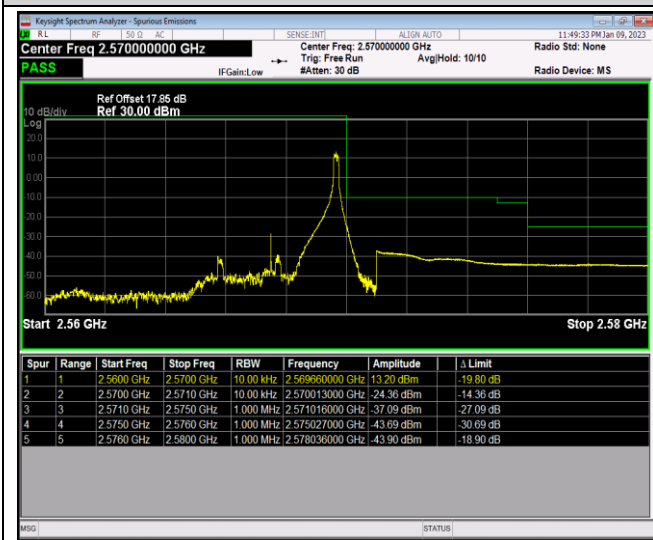

Band7-5MHz-QPSK-21425-1RB#24

Band7-5MHz-16QAM-20775-1RB#0