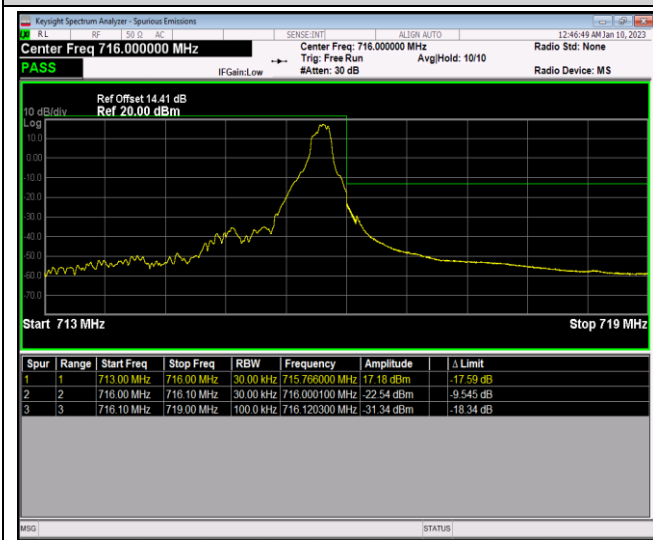

Band12-1.4MHz-16QAM-23173-1RB#5

Band12-1.4MHz-64QAM-23017-1RB#0