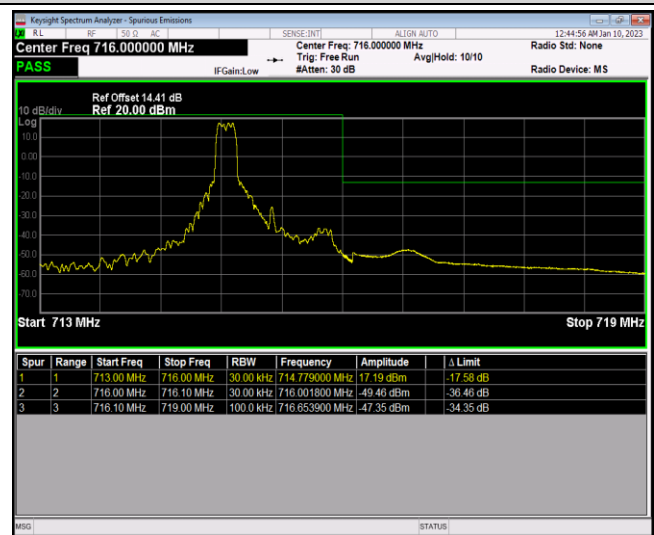

Band12-1.4MHz-QPSK-23173-1RB#0

Band12-1.4MHz-QPSK-23173-1RB#5

Band12-1.4MHz-QPSK-23173-6RB#0