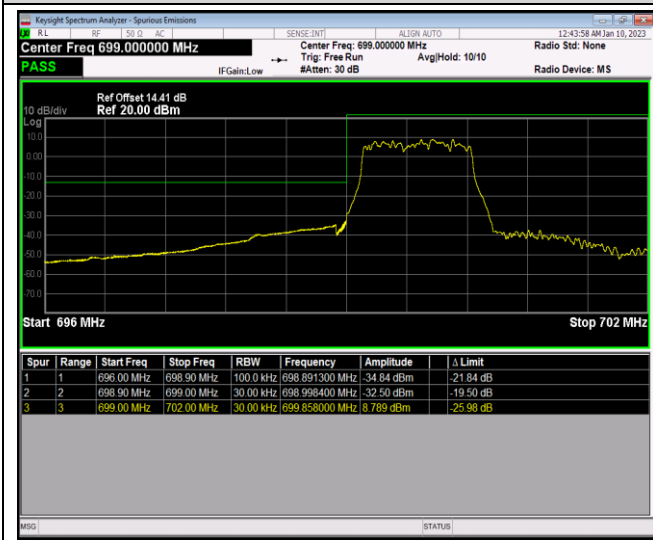

Band12-1.4MHz-QPSK-23173-1RB#5

Band12-1.4MHz-QPSK-23173-6RB#0

Band12-1.4MHz-16QAM-23017-1RB#0

Band12-1.4MHz-16QAM-23017-1RB#5

Band12-1.4MHz-16QAM-23017-6RB#0

Band12-1.4MHz-16QAM-23173-1RB#0

Band12-1.4MHz-16QAM-23173-1RB#5