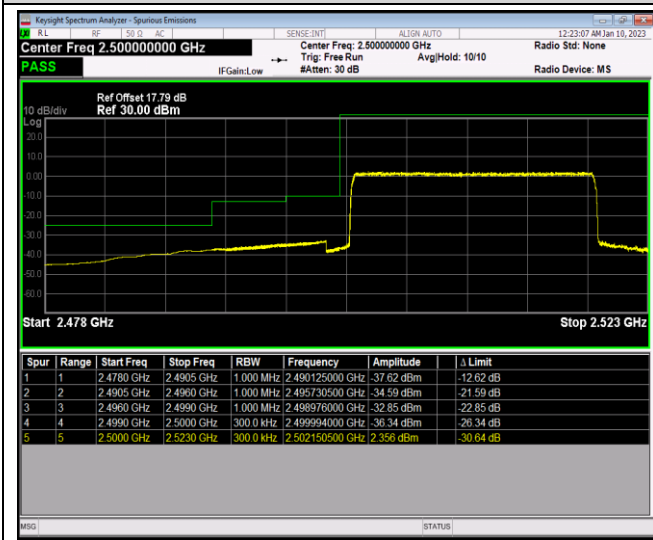

Band7-20MHz-64QAM-20850-100RB#0

Band7-20MHz-64QAM-21350-1RB#99