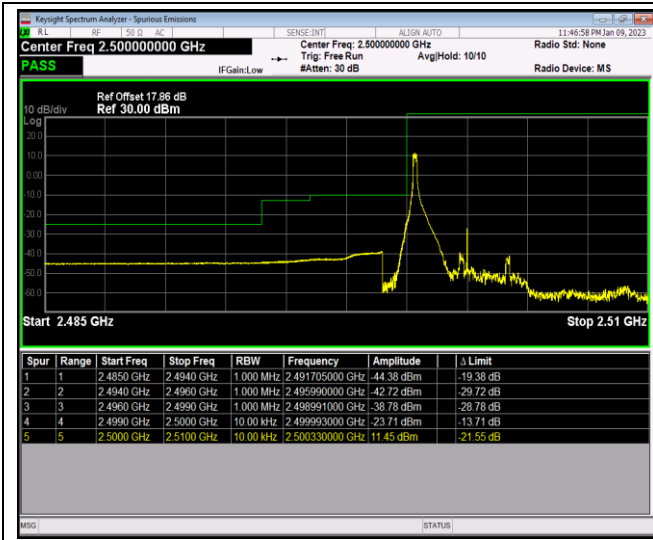

Band7-5MHz-16QAM-20775-1RB#0

Band7-5MHz-16QAM-20775-25RB#0