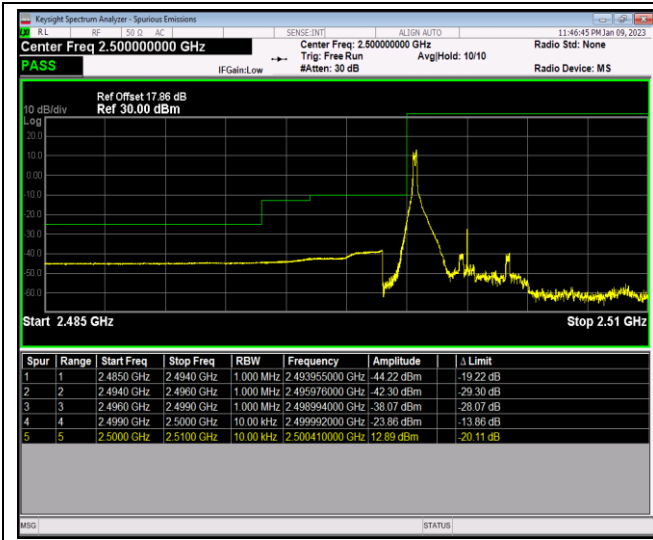

Band5-10MHz-64QAM-20600-1RB#0

Band5-10MHz-64QAM-20600-1RB#49

Band5-10MHz-64QAM-20600-50RB#0

Band7-5MHz-QPSK-20775-1RB#0

Band7-5MHz-QPSK-20775-1RB#24

Band7-5MHz-QPSK-20775-25RB#0

Band7-5MHz-QPSK-21425-1RB#0

Band7-5MHz-QPSK-21425-1RB#24