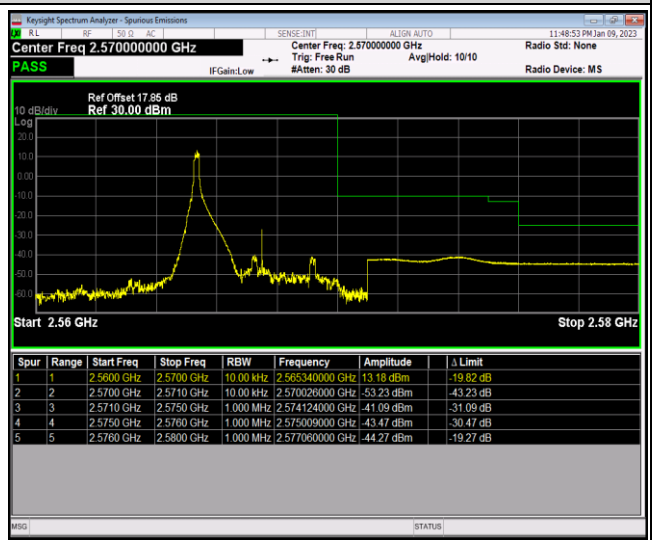

Band5-10MHz-64QAM-20600-1RB#0

Band5-10MHz-64QAM-20600-1RB#49

Band5-10MHz-64QAM-20600-50RB#0

Band7-5MHz-QPSK-20775-1RB#0

Band7-5MHz-QPSK-20775-1RB#24

Band7-5MHz-QPSK-20775-25RB#0

Band7-5MHz-QPSK-21425-1RB#0

Band7-5MHz-QPSK-21425-1RB#24