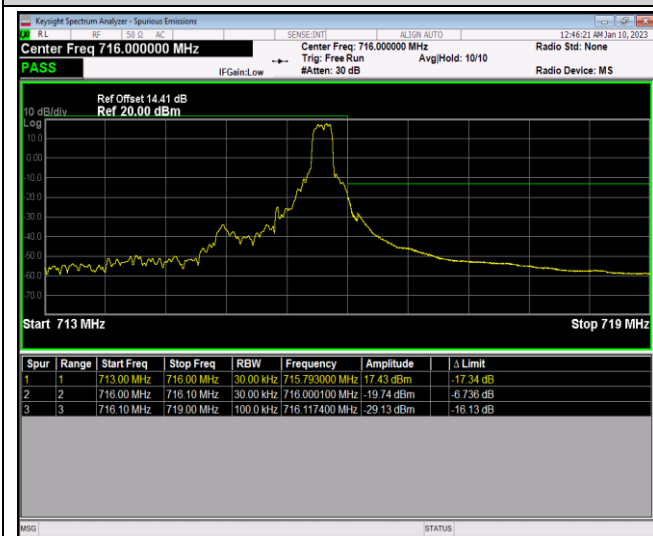

Band12-1.4MHz-QPSK-23173-1RB#5

Band12-1.4MHz-16QAM-23017-1RB#0