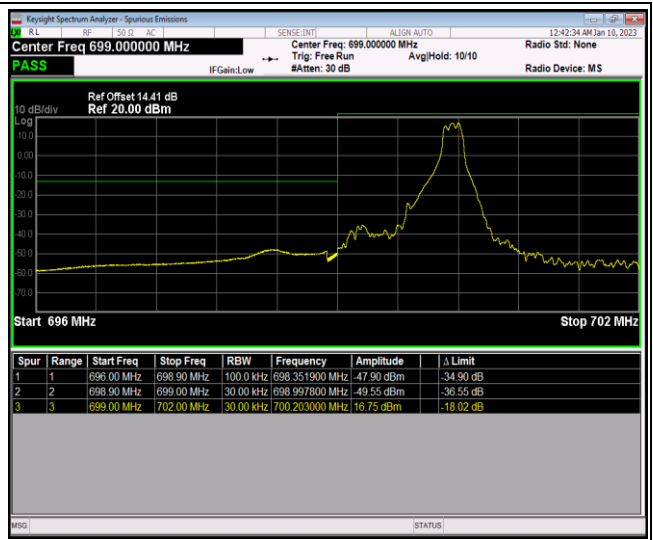

Band12-1.4MHz-QPSK-23173-1RB#5

Band12-1.4MHz-QPSK-23173-6RB#0

Band12-1.4MHz-16QAM-23017-1RB#0

Band12-1.4MHz-16QAM-23017-1RB#5

Band12-1.4MHz-16QAM-23017-6RB#0

Band12-1.4MHz-16QAM-23173-1RB#0

Band12-1.4MHz-16QAM-23173-1RB#5