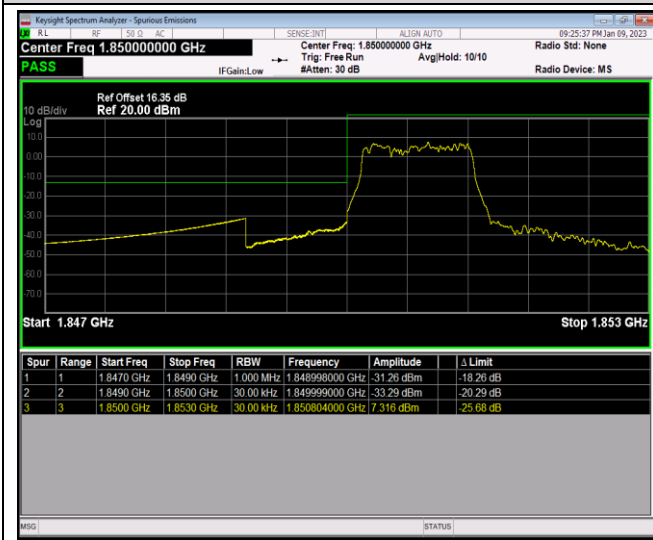

*Remark: All bandwidth and all modulation had been tested, but only the worst case data displayed in this report.*

Test Graphs

Band2-1.4MHz-64QAM-18607-6RB#0

Band2-1.4MHz-64QAM-19193-1RB#0

Band2-1.4MHz-64QAM-19193-1RB#5