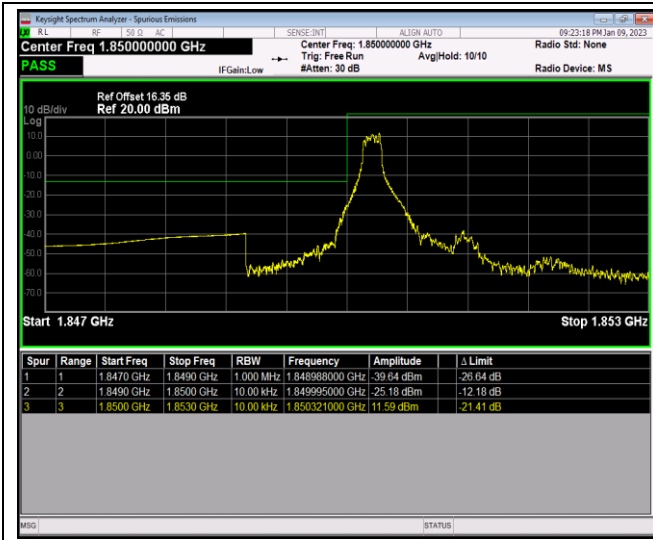

Band2-1.4MHz-64QAM-18607-6RB#0