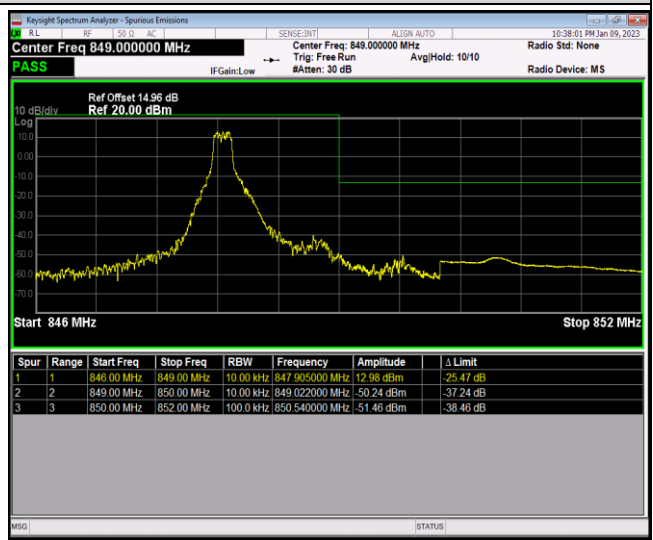

Band5-1.4MHz-QPSK-20643-1RB#0

Band5-1.4MHz-QPSK-20643-6RB#0