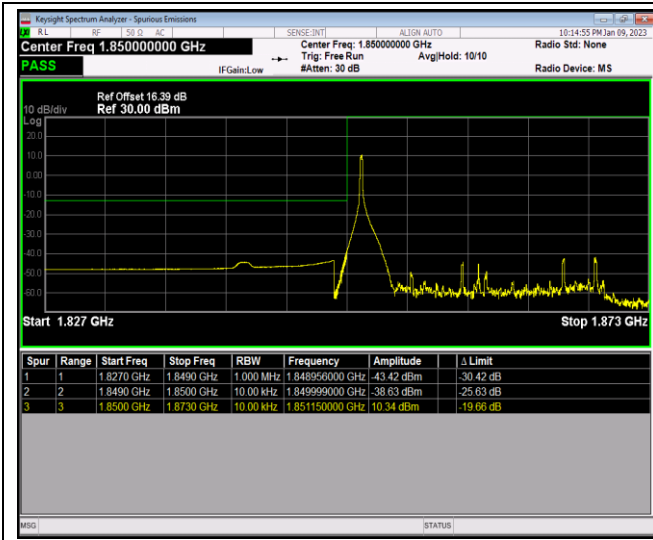

Band2-20MHz-QPSK-18700-1RB#0

Band2-20MHz-QPSK-18700-100RB#0