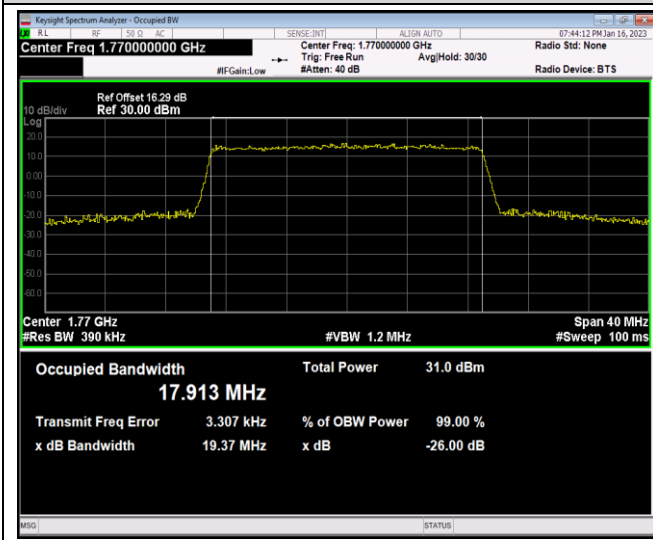

Band66-20MHz-16QAM-132572-100RB#0

Band66-20MHz-64QAM-132322-100RB#0