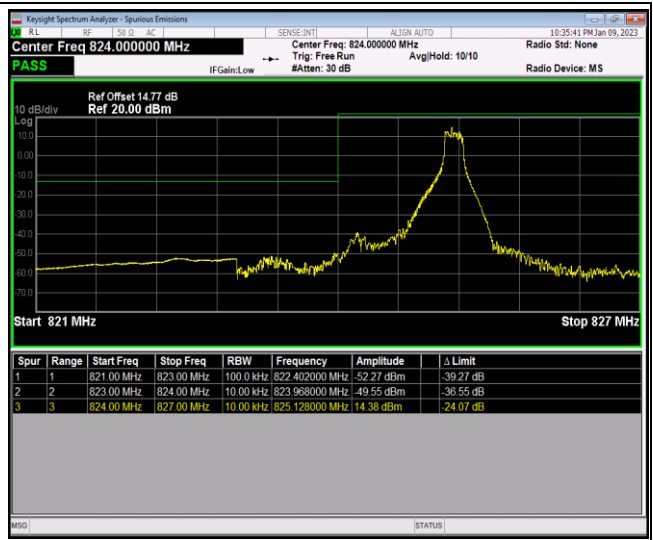

Band5-1.4MHz-QPSK-20407-1RB#5

Band5-1.4MHz-QPSK-20643-1RB#0