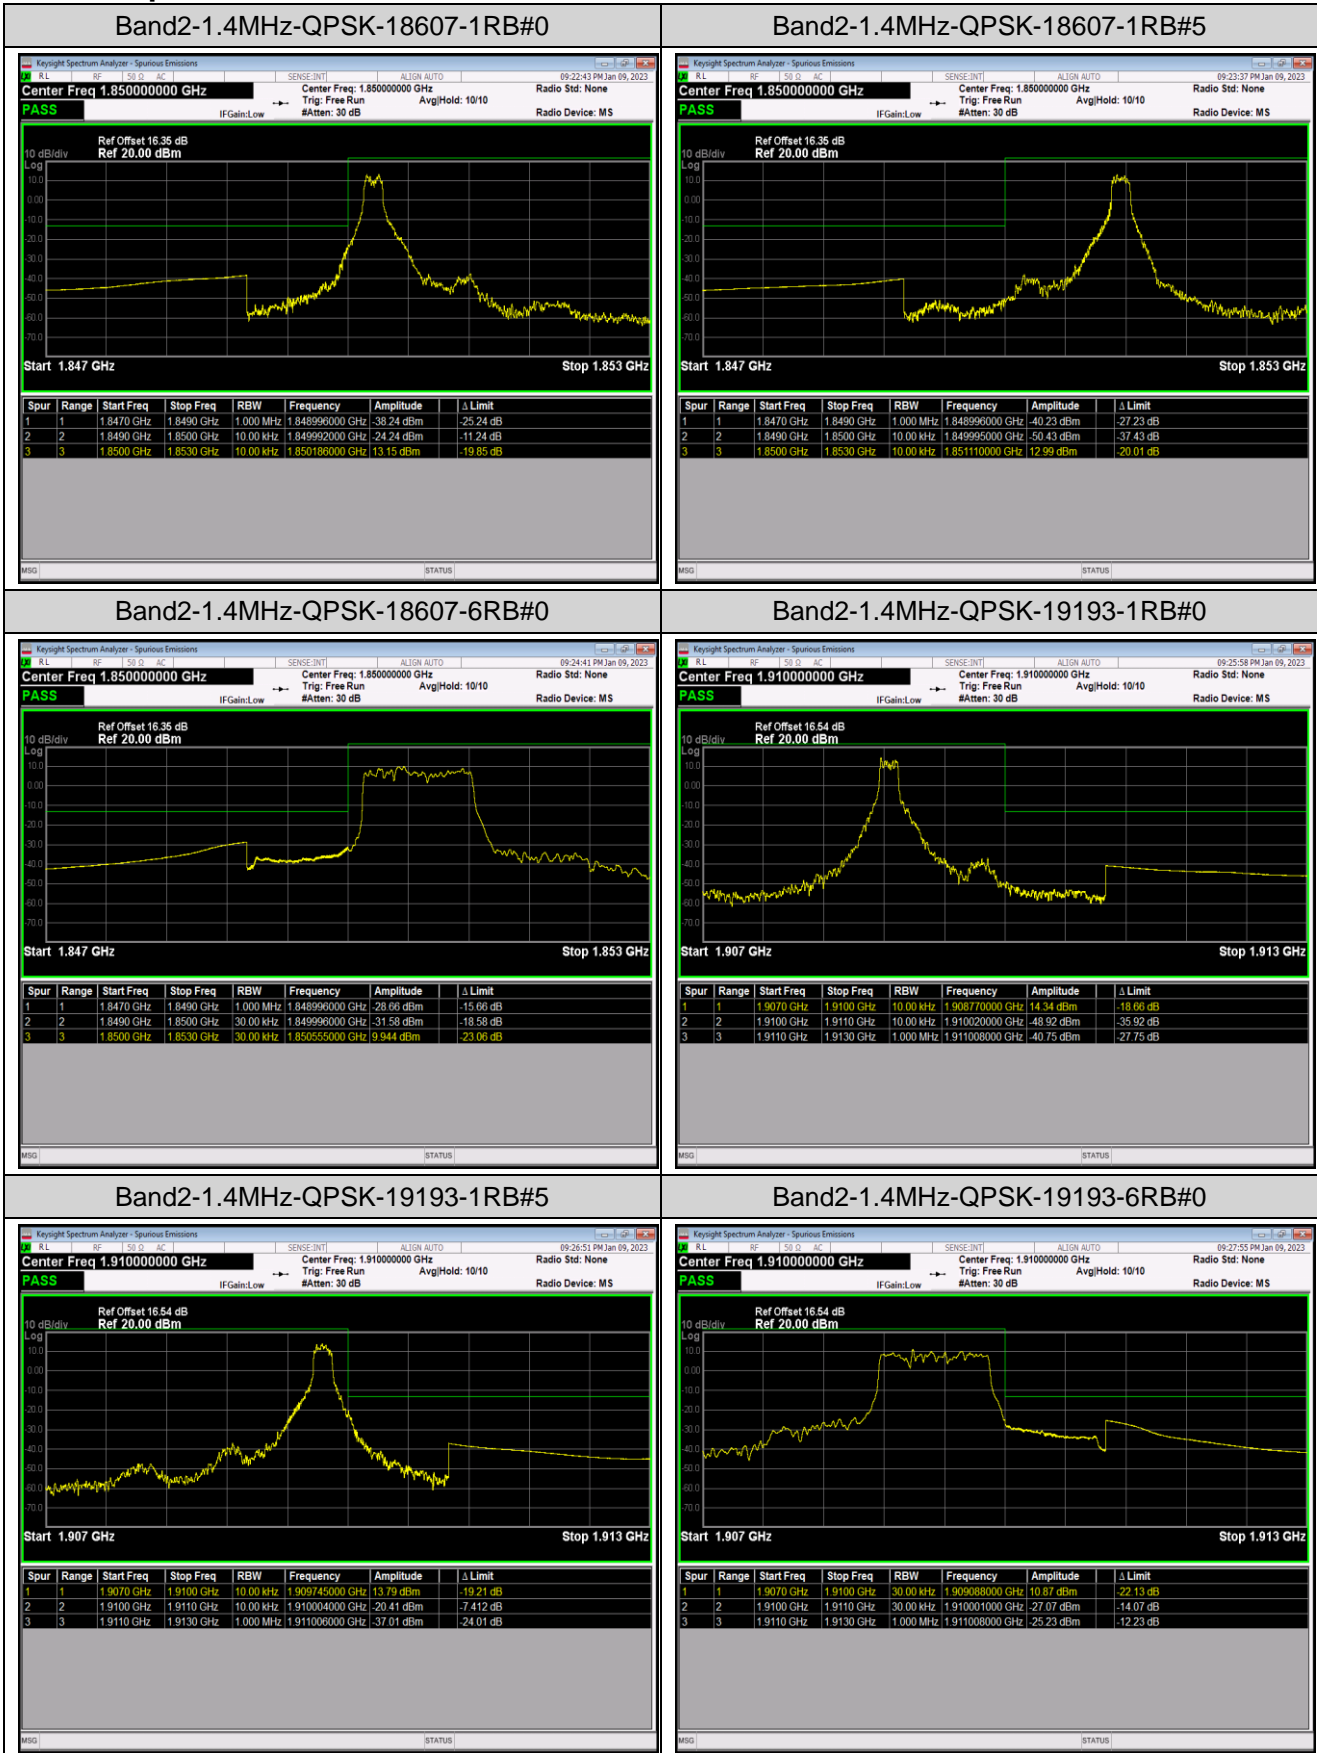

Test Graphs