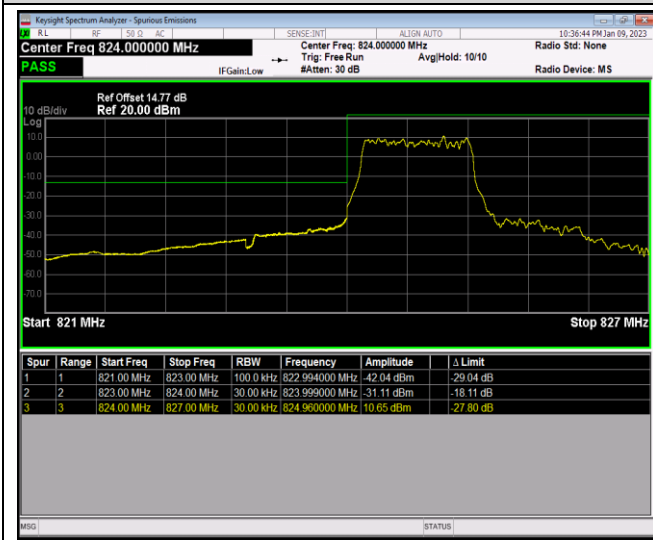

Band5-1.4MHz-QPSK-20407-6RB#0

Band5-1.4MHz-QPSK-20643-1RB#5