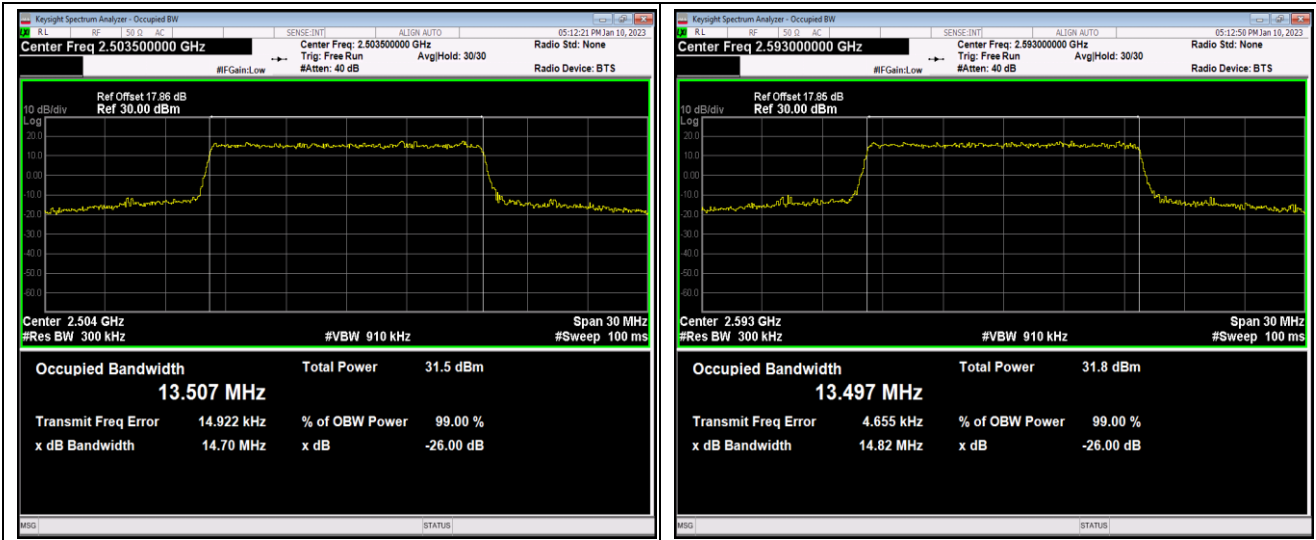

Band41-10MHz-16QAM-41540-50RB#0

Band41-10MHz-64QAM-39700-50RB#0

Band41-10MHz-64QAM-40620-50RB#0

Band41-10MHz-64QAM-41540-50RB#0

Band41-15MHz-QPSK-39725-75RB#0

Band41-15MHz-QPSK-40620-75RB#0

Band41-15MHz-64QAM-39725-75RB#0