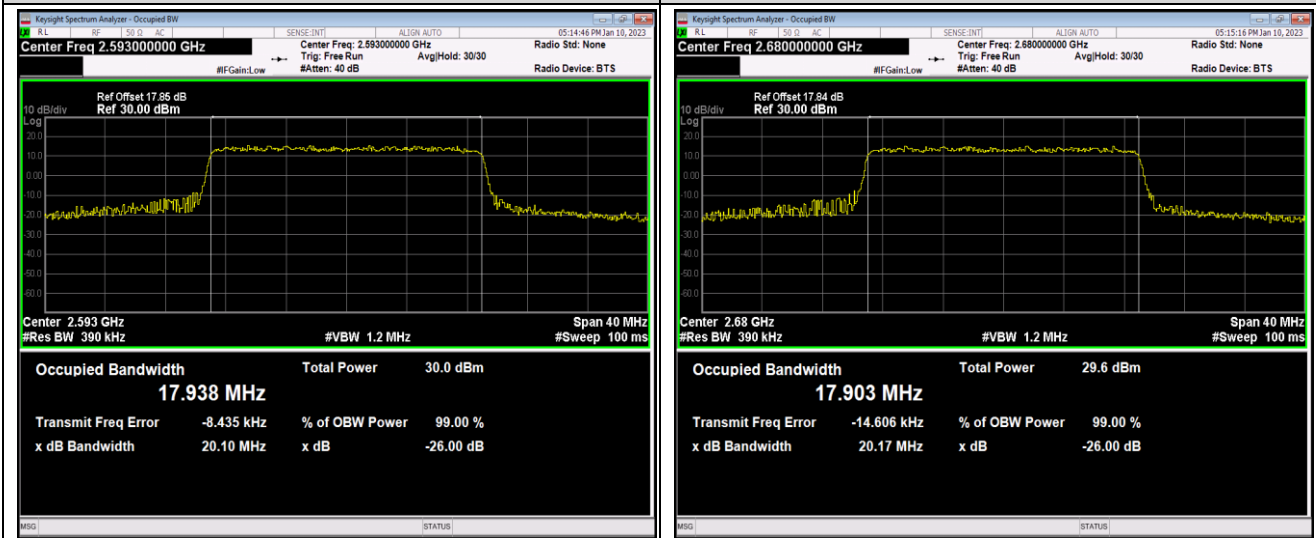

Band41-20MHz-64QAM-40620-100RB#0

Band41-20MHz-64QAM-41490-100RB#0

Band66-1.4MHz-QPSK-131979-6RB#0

Band66-1.4MHz-QPSK-132322-6RB#0