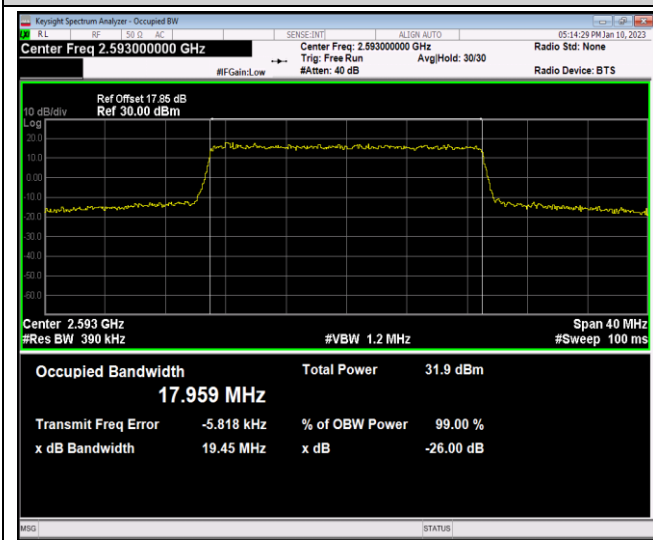

Band41-15MHz-64QAM-40620-75RB#0

Band41-15MHz-64QAM-41515-75RB#0

Band41-20MHz-QPSK-39750-100RB#0

Band41-20MHz-QPSK-40620-100RB#0

Band41-20MHz-QPSK-41490-100RB#0

Band41-20MHz-16QAM-39750-100RB#0

Band41-20MHz-16QAM-40620-100RB#0