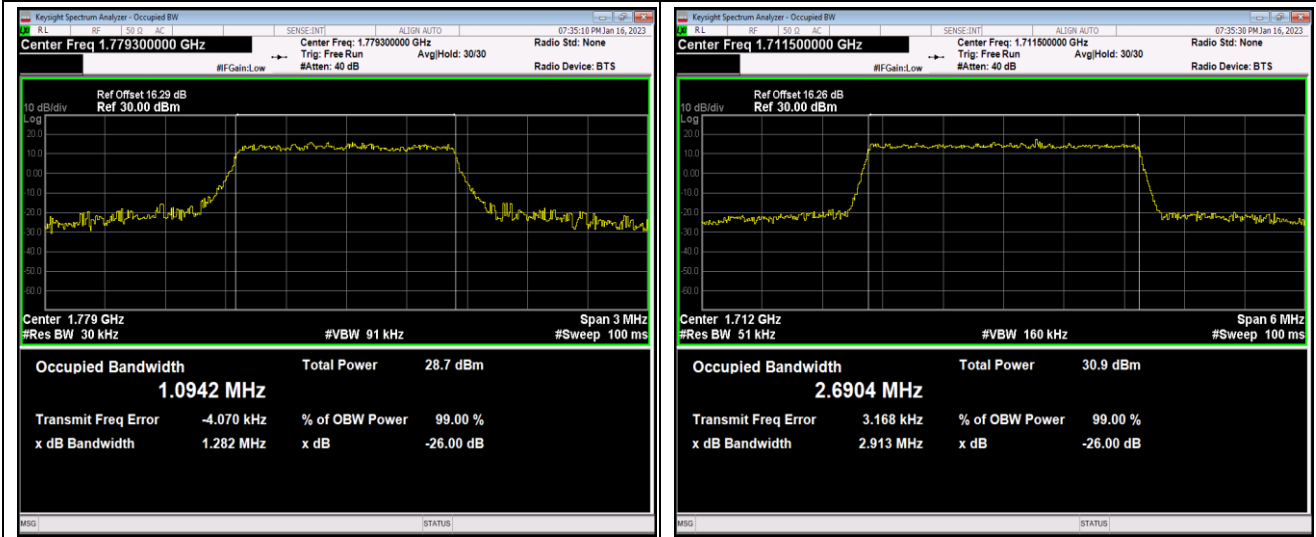

Band66-1.4MHz-16QAM-131979-6RB#0

Band66-1.4MHz-16QAM-132322-6RB#0

Band66-1.4MHz-16QAM-132665-6RB#0

Band66-1.4MHz-64QAM-131979-6RB#0

Band66-1.4MHz-64QAM-132322-6RB#0

Band66-1.4MHz-64QAM-132665-6RB#0

Band66-3MHz-QPSK-131987-15RB#0