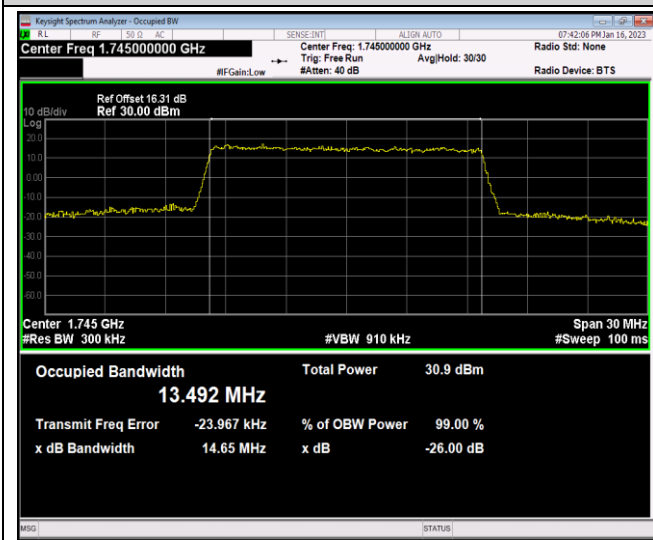

Band66-15MHz-QPSK-132322-75RB#0

Band66-15MHz-QPSK-132597-75RB#0

Band66-15MHz-16QAM-132047-75RB#0

Band66-15MHz-16QAM-132322-75RB#0

Band66-15MHz-16QAM-132597-75RB#0

Band66-15MHz-64QAM-132047-75RB#0

Band66-15MHz-64QAM-132322-75RB#0