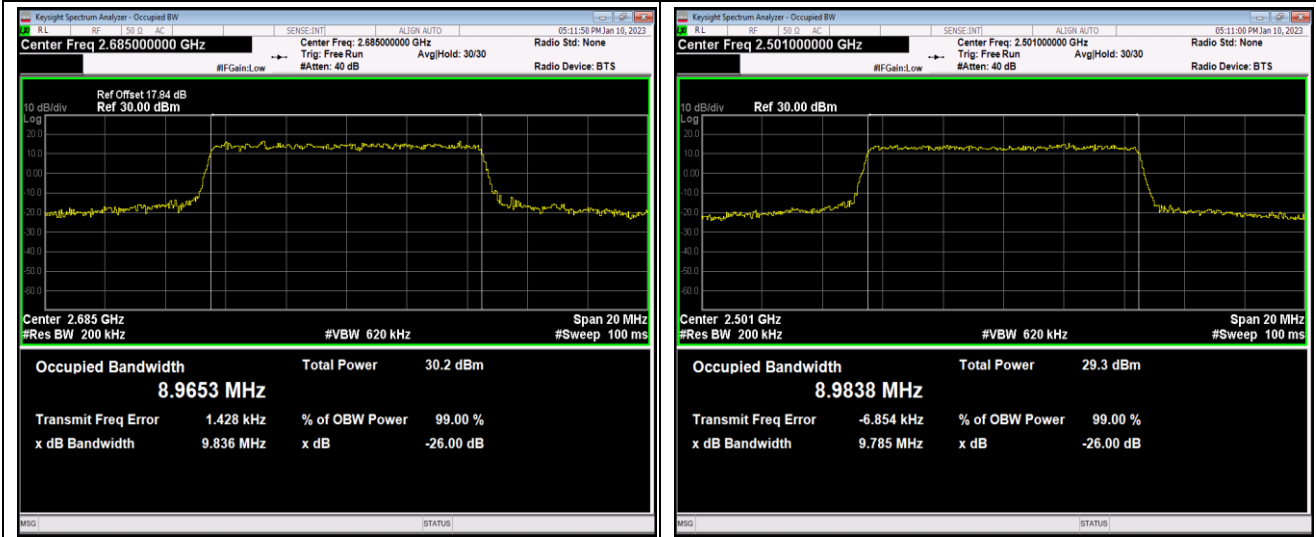

Band41-10MHz-16QAM-41540-50RB#0

Band41-10MHz-64QAM-39700-50RB#0

Band41-10MHz-64QAM-40620-50RB#0

Band41-10MHz-64QAM-41540-50RB#0

Band41-15MHz-QPSK-39725-75RB#0

Band41-15MHz-QPSK-40620-75RB#0

Band41-15MHz-64QAM-39725-75RB#0