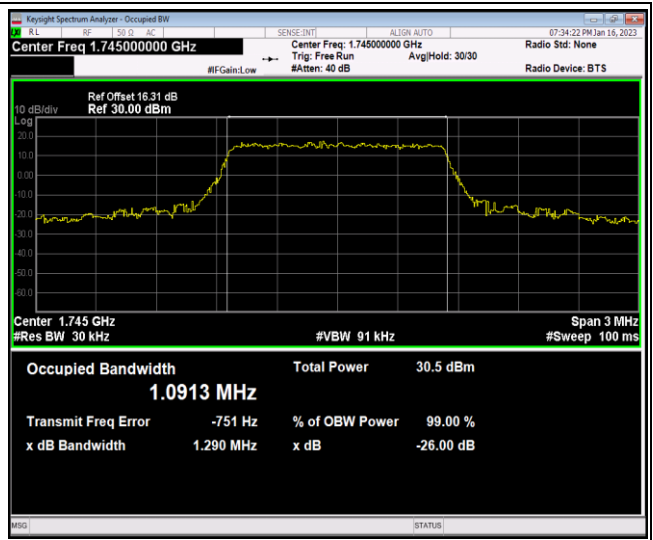

Band41-20MHz-16QAM-41490-100RB#0

Band41-20MHz-64QAM-39750-100RB#0

Band41-20MHz-64QAM-40620-100RB#0

Band41-20MHz-64QAM-41490-100RB#0

Band66-1.4MHz-QPSK-131979-6RB#0

Band66-1.4MHz-QPSK-132322-6RB#0

Band66-1.4MHz-QPSK-132665-6RB#0