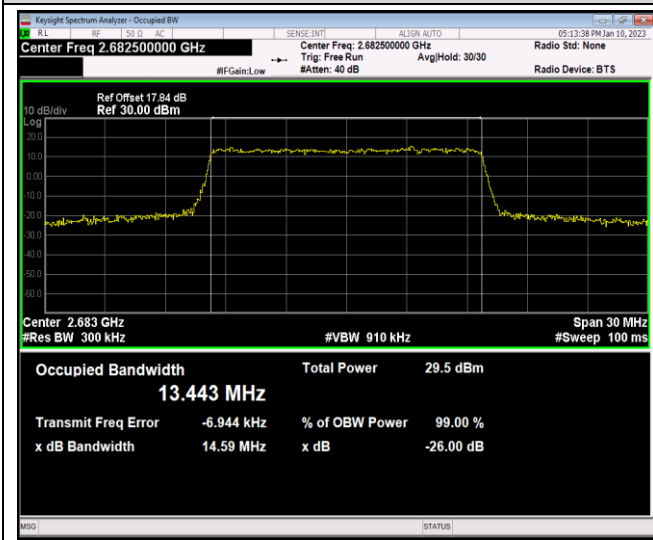

Band41-15MHz-64QAM-41515-75RB#0

Band41-20MHz-QPSK-40620-100RB#0