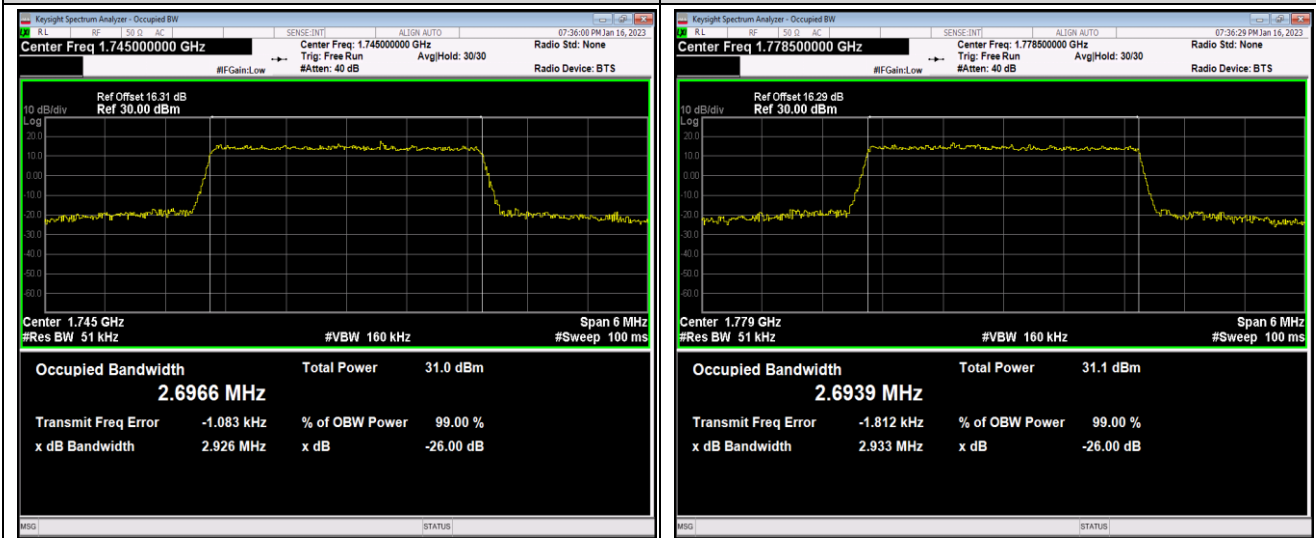

Band66-3MHz-QPSK-132322-15RB#0

Band66-3MHz-QPSK-132657-15RB#0

Band66-3MHz-16QAM-131987-15RB#0

Band66-3MHz-16QAM-132322-15RB#0