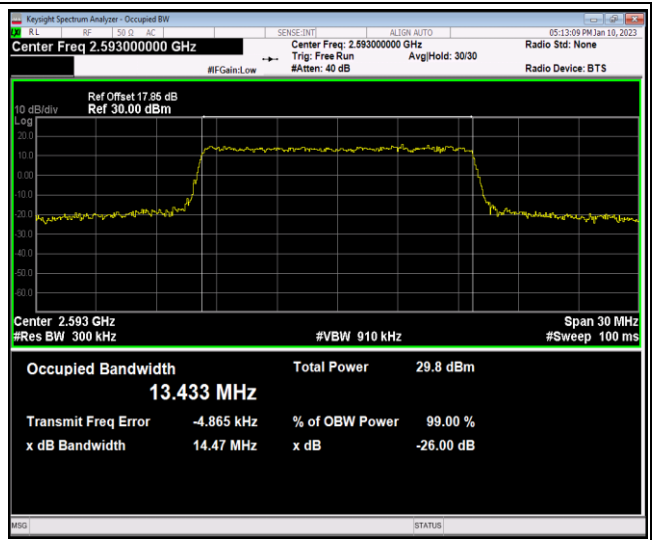

Band41-15MHz-64QAM-40620-75RB#0

Band41-20MHz-QPSK-39750-100RB#0