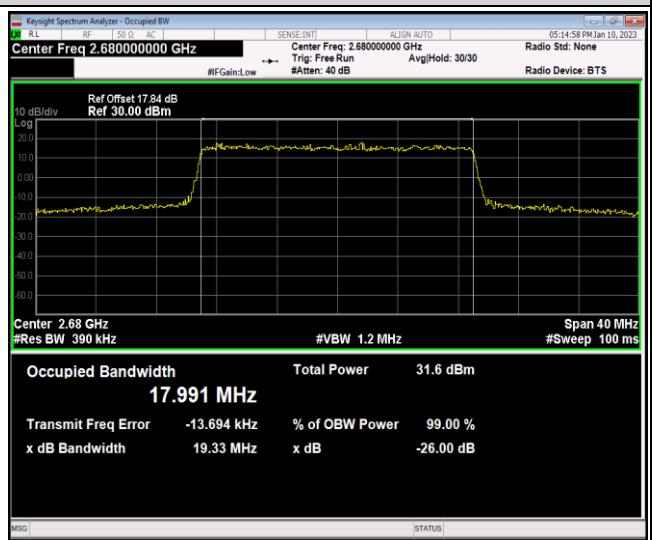

Band41-15MHz-64QAM-40620-75RB#0

Band41-15MHz-64QAM-41515-75RB#0

Band41-20MHz-QPSK-39750-100RB#0

Band41-20MHz-QPSK-40620-100RB#0

Band41-20MHz-QPSK-41490-100RB#0

Band41-20MHz-16QAM-39750-100RB#0

Band41-20MHz-16QAM-40620-100RB#0