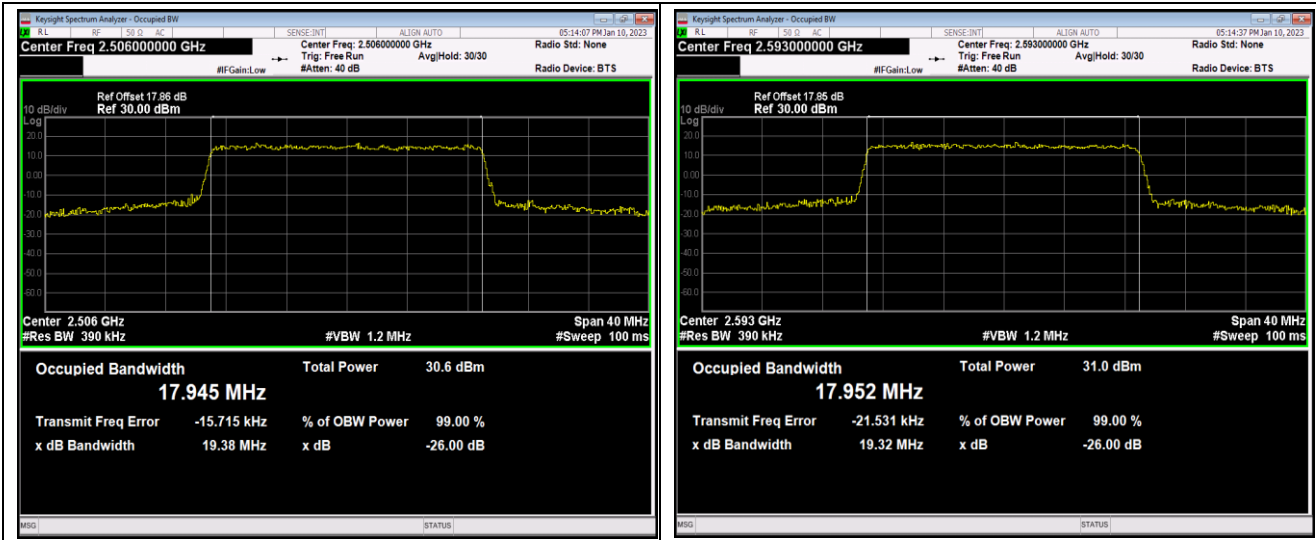

Band41-15MHz-64QAM-40620-75RB#0

Band41-15MHz-64QAM-41515-75RB#0

Band41-20MHz-QPSK-39750-100RB#0

Band41-20MHz-QPSK-40620-100RB#0

Band41-20MHz-QPSK-41490-100RB#0

Band41-20MHz-16QAM-39750-100RB#0

Band41-20MHz-16QAM-40620-100RB#0