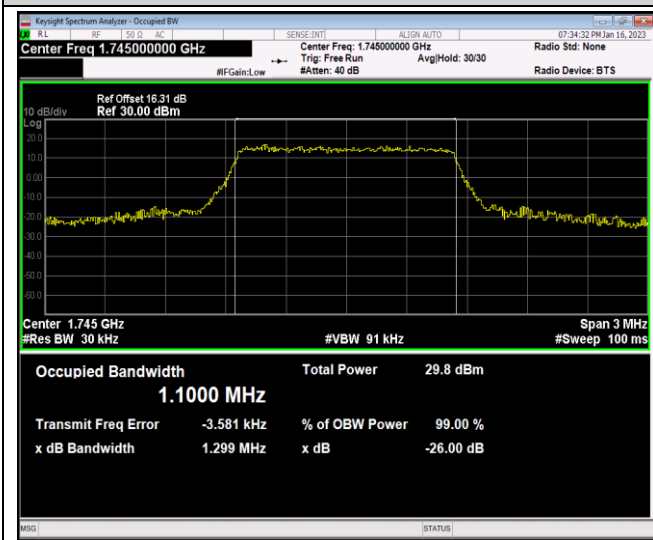

Band66-1.4MHz-16QAM-132322-6RB#0

Band66-1.4MHz-64QAM-131979-6RB#0