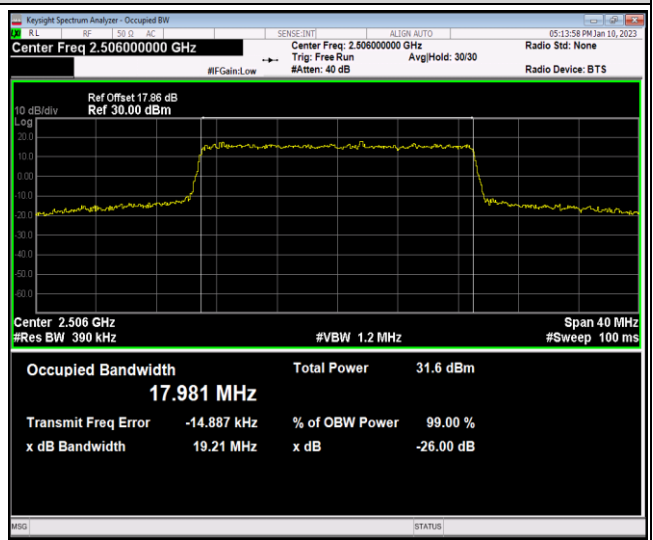

Band41-15MHz-64QAM-40620-75RB#0

Band41-15MHz-64QAM-41515-75RB#0

Band41-20MHz-QPSK-39750-100RB#0

Band41-20MHz-QPSK-40620-100RB#0

Band41-20MHz-QPSK-41490-100RB#0

Band41-20MHz-16QAM-39750-100RB#0

Band41-20MHz-16QAM-40620-100RB#0