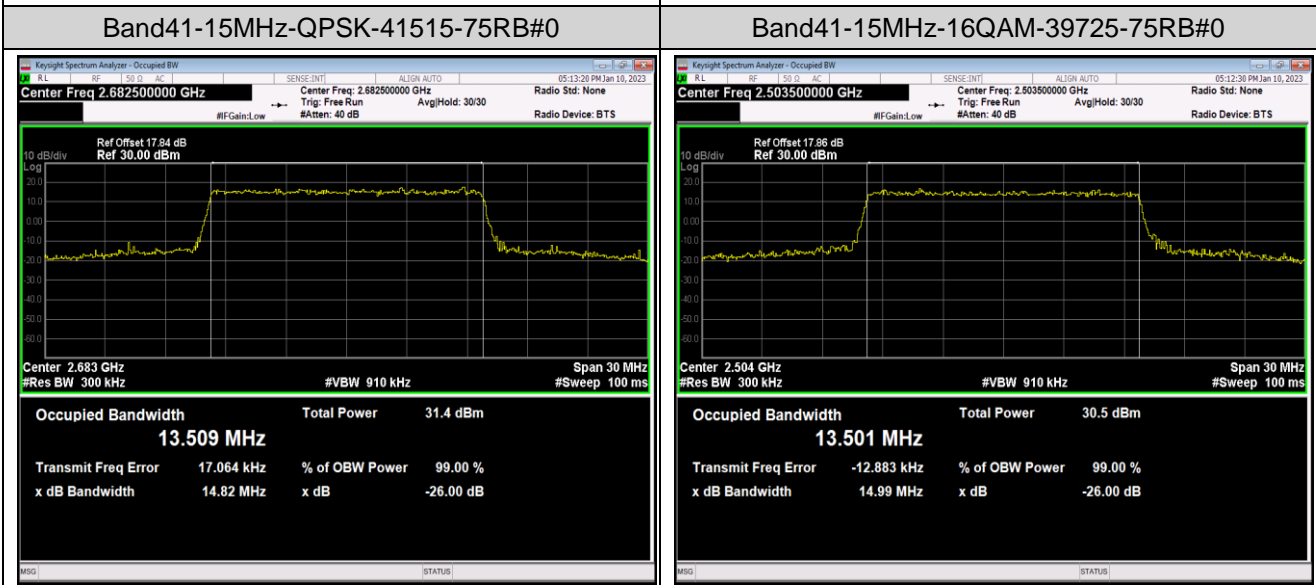

Band41-10MHz-16QAM-41540-50RB#0

Band41-10MHz-64QAM-39700-50RB#0

Band41-10MHz-64QAM-40620-50RB#0

Band41-10MHz-64QAM-41540-50RB#0

Band41-15MHz-QPSK-39725-75RB#0

Band41-15MHz-QPSK-40620-75RB#0

Band41-15MHz-64QAM-39725-75RB#0