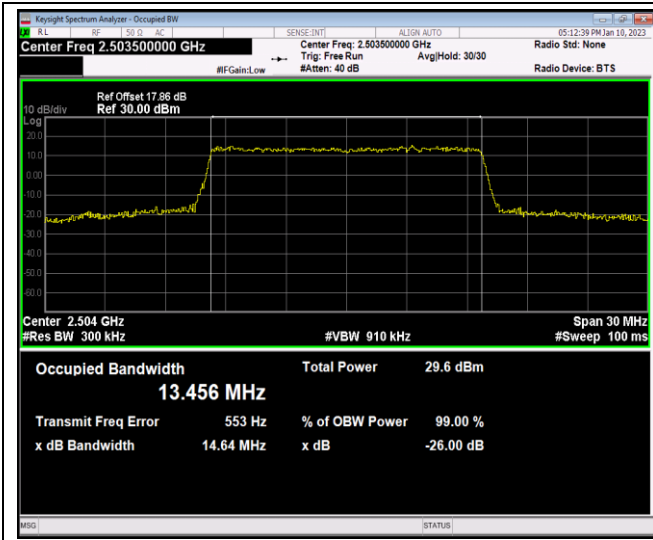

Band41-15MHz-64QAM-39725-75RB#0

Band41-15MHz-64QAM-41515-75RB#0