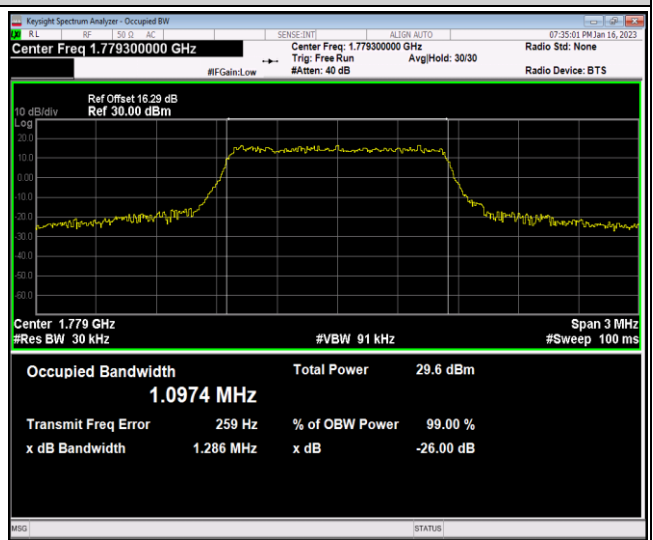

Band66-1.4MHz-16QAM-131979-6RB#0

Band66-1.4MHz-16QAM-132322-6RB#0

Band66-1.4MHz-16QAM-132665-6RB#0

Band66-1.4MHz-64QAM-131979-6RB#0

Band66-1.4MHz-64QAM-132322-6RB#0

Band66-1.4MHz-64QAM-132665-6RB#0

Band66-3MHz-QPSK-131987-15RB#0