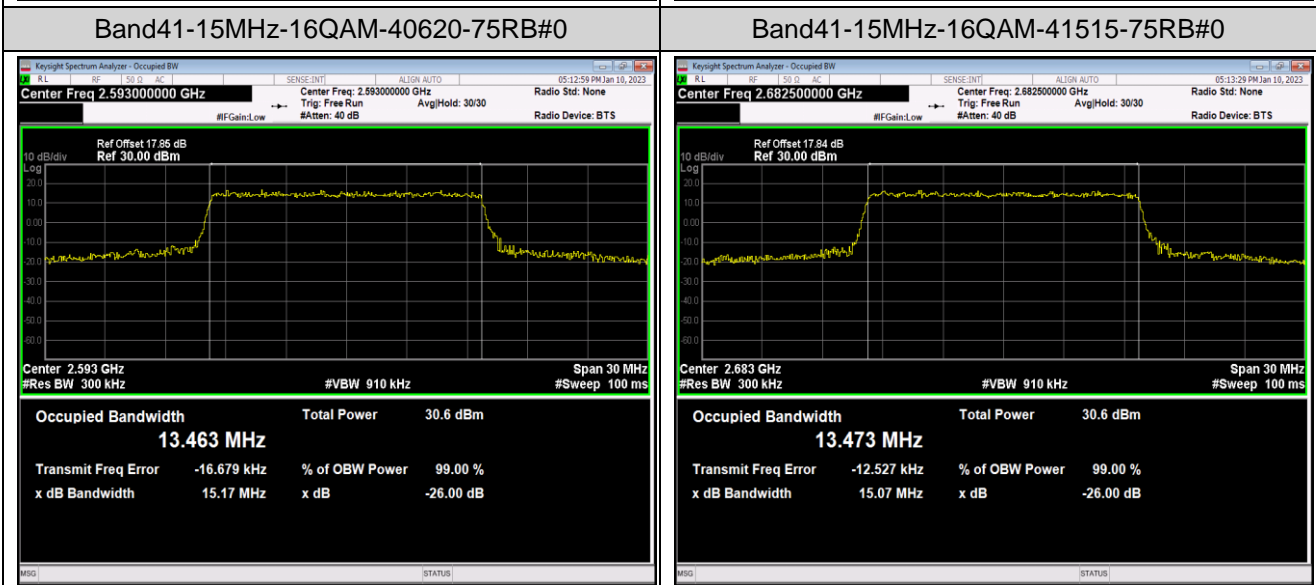

Band41-10MHz-16QAM-41540-50RB#0

Band41-10MHz-64QAM-39700-50RB#0

Band41-10MHz-64QAM-40620-50RB#0

Band41-10MHz-64QAM-41540-50RB#0

Band41-15MHz-QPSK-39725-75RB#0

Band41-15MHz-QPSK-40620-75RB#0

Band41-15MHz-64QAM-39725-75RB#0