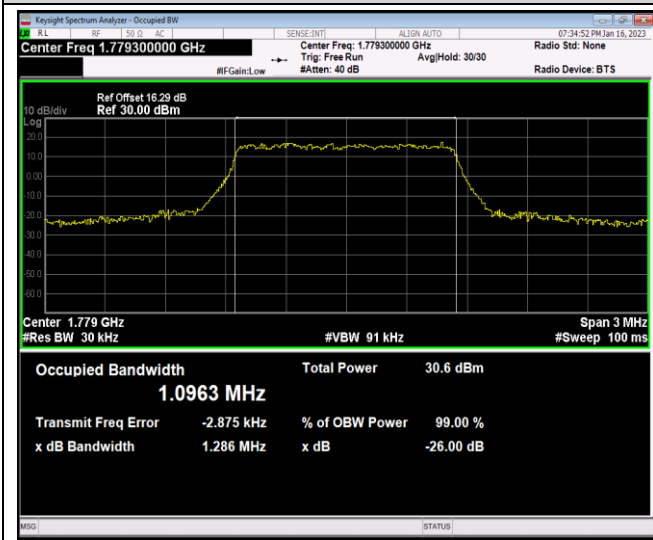

Band66-1.4MHz-QPSK-132665-6RB#0

Band66-1.4MHz-16QAM-132322-6RB#0