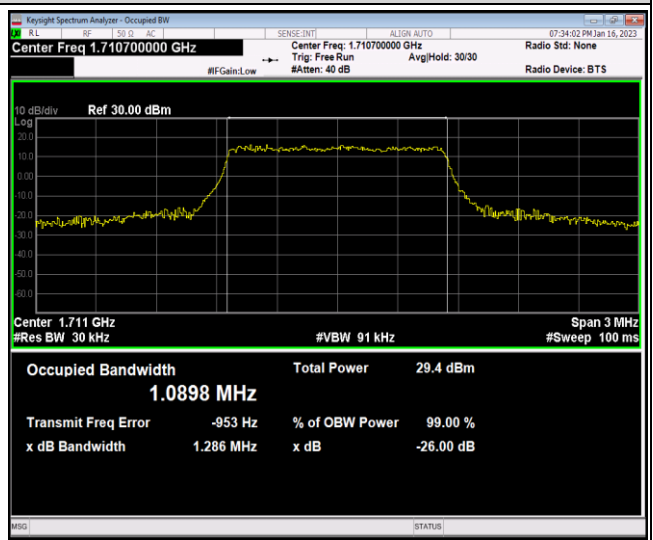

Band66-1.4MHz-16QAM-131979-6RB#0

Band66-1.4MHz-16QAM-132665-6RB#0