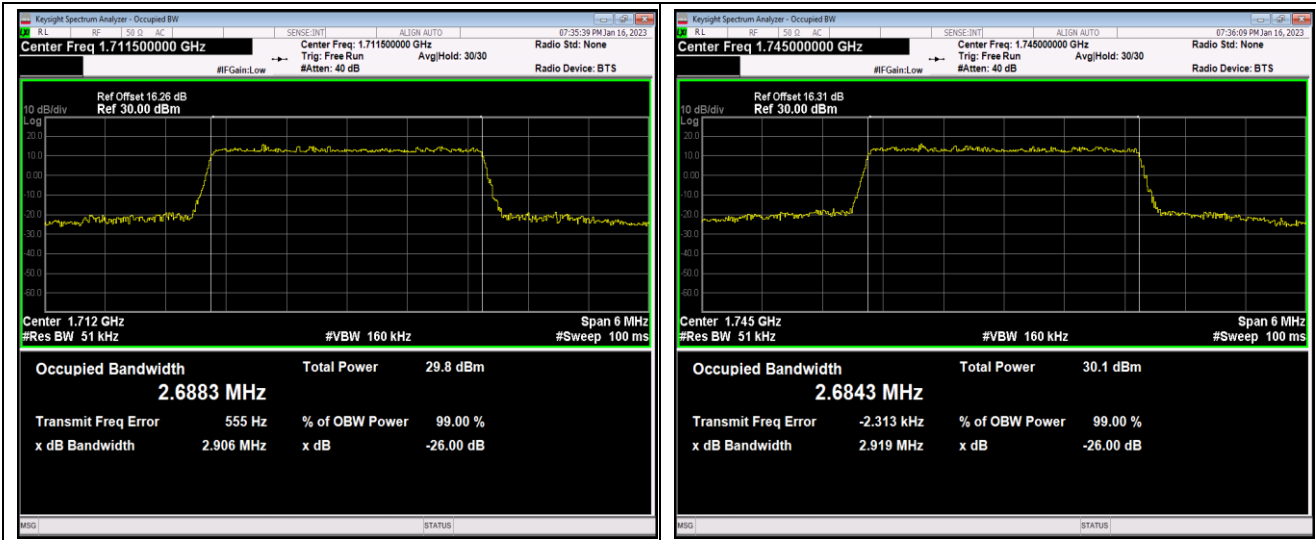

Band66-3MHz-16QAM-131987-15RB#0

Band66-3MHz-16QAM-132322-15RB#0

Band66-3MHz-16QAM-132657-15RB#0

Band66-3MHz-64QAM-131987-15RB#0