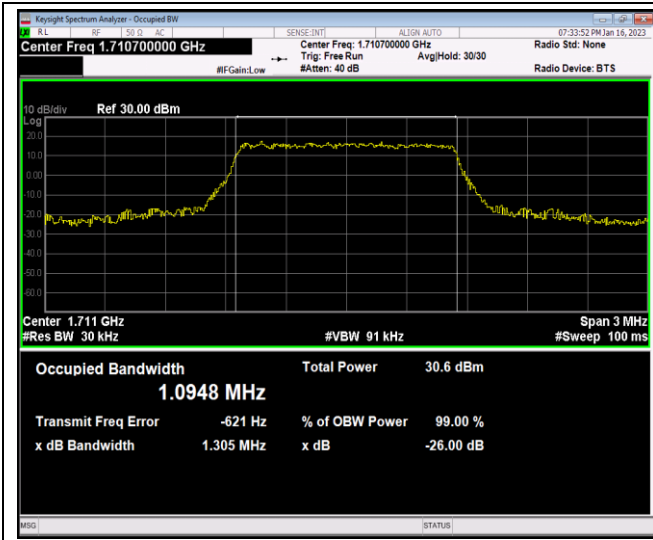

Band41-20MHz-16QAM-41490-100RB#0

Band41-20MHz-64QAM-39750-100RB#0

Band41-20MHz-64QAM-40620-100RB#0

Band41-20MHz-64QAM-41490-100RB#0

Band66-1.4MHz-QPSK-131979-6RB#0

Band66-1.4MHz-QPSK-132322-6RB#0

Band66-1.4MHz-QPSK-132665-6RB#0