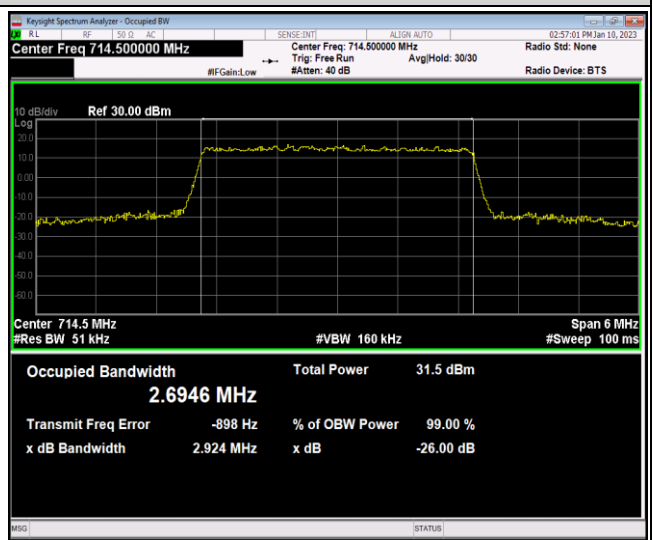

Band12-3MHz-QPSK-23165-15RB#0

Band12-3MHz-16QAM-23095-15RB#0