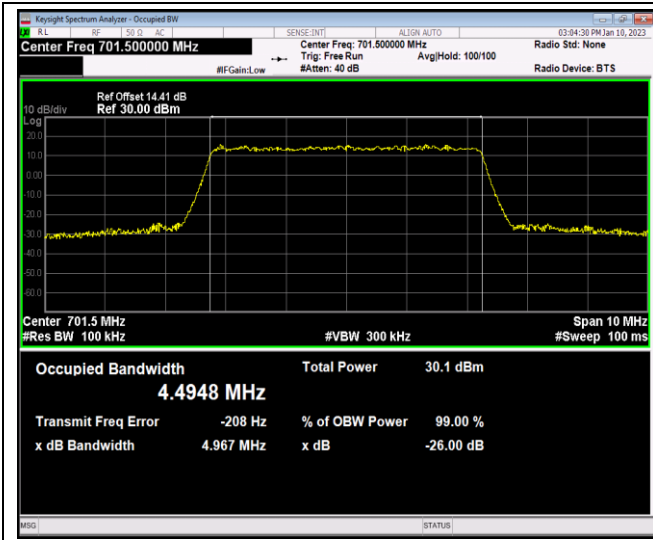

Band12-5MHz-64QAM-23035-25RB#0

Band12-5MHz-64QAM-23155-25RB#0