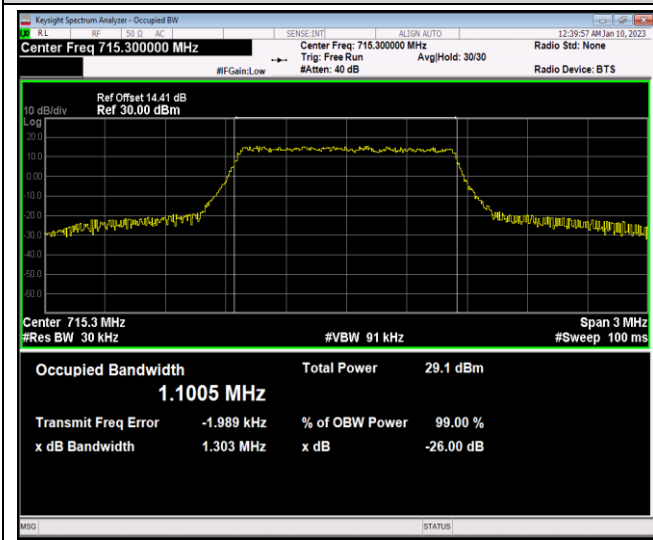

Band12-1.4MHz-16QAM-23095-6RB#0

Band12-1.4MHz-16QAM-23173-6RB#0

Band12-1.4MHz-64QAM-23017-6RB#0

Band12-1.4MHz-64QAM-23095-6RB#0

Band12-1.4MHz-64QAM-23173-6RB#0

Band12-3MHz-QPSK-23025-15RB#0

Band12-3MHz-QPSK-23095-15RB#0