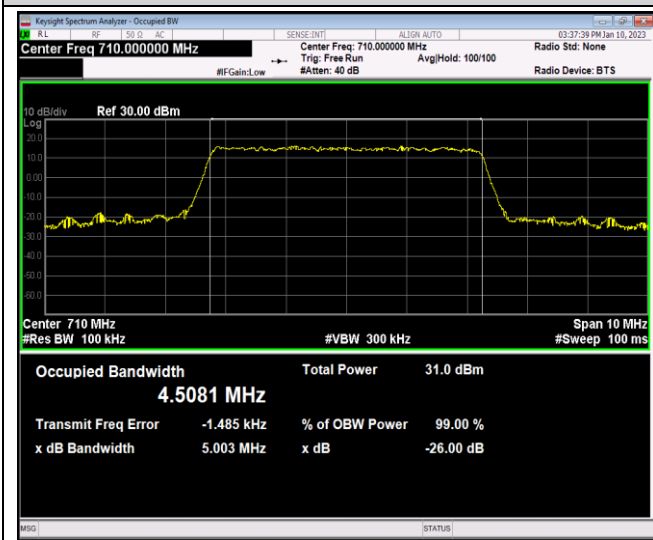

Band17-5MHz-16QAM-23790-25RB#0

Band17-5MHz-64QAM-23755-25RB#0