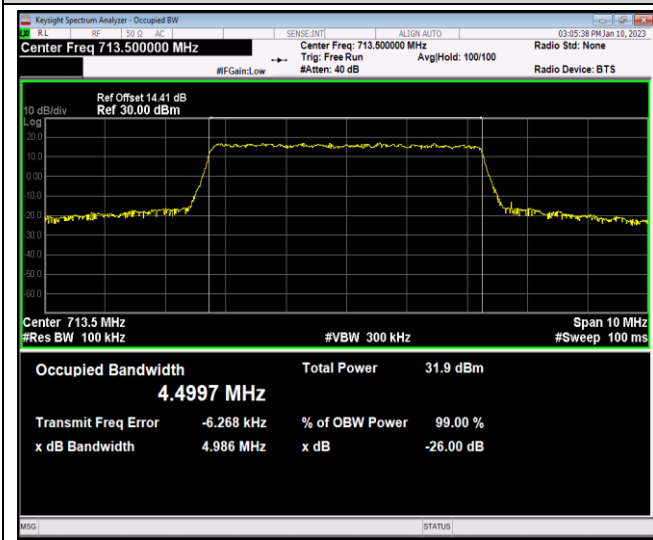

Band12-5MHz-QPSK-23035-25RB#0

Band12-5MHz-QPSK-23095-25RB#0

Band12-5MHz-QPSK-23155-25RB#0

Band12-5MHz-16QAM-23035-25RB#0

Band12-5MHz-16QAM-23095-25RB#0

Band12-5MHz-16QAM-23155-25RB#0

Band12-5MHz-64QAM-23035-25RB#0