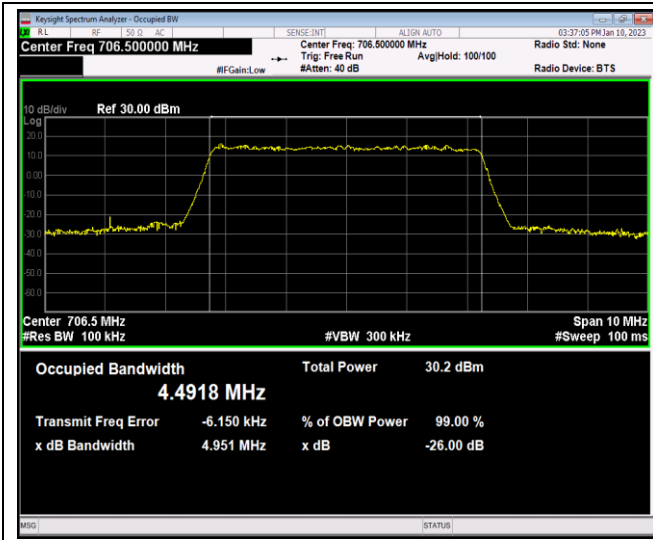

Band17-5MHz-16QAM-23755-25RB#0

Band17-5MHz-16QAM-23790-25RB#0

Band17-5MHz-16QAM-23825-25RB#0

Band17-5MHz-64QAM-23755-25RB#0

Band17-5MHz-64QAM-23790-25RB#0

Band17-5MHz-64QAM-23825-25RB#0

Band17-10MHz-QPSK-23780-50RB#0