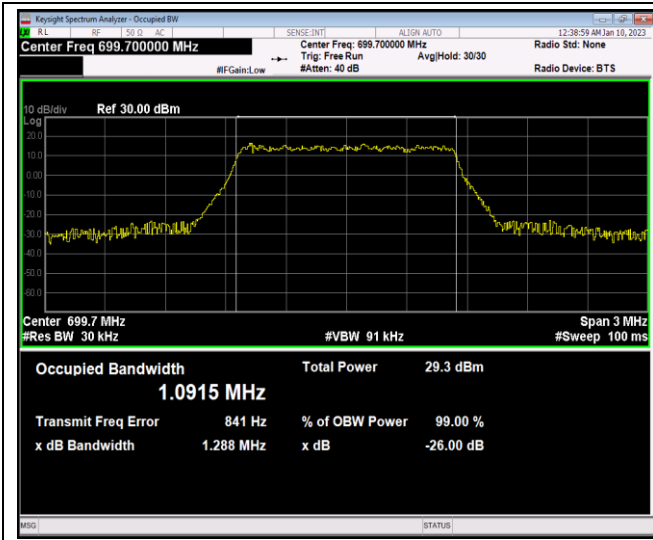

Band12-1.4MHz-16QAM-23095-6RB#0

Band12-1.4MHz-16QAM-23173-6RB#0

Band12-1.4MHz-64QAM-23017-6RB#0

Band12-1.4MHz-64QAM-23095-6RB#0

Band12-1.4MHz-64QAM-23173-6RB#0

Band12-3MHz-QPSK-23025-15RB#0

Band12-3MHz-QPSK-23095-15RB#0