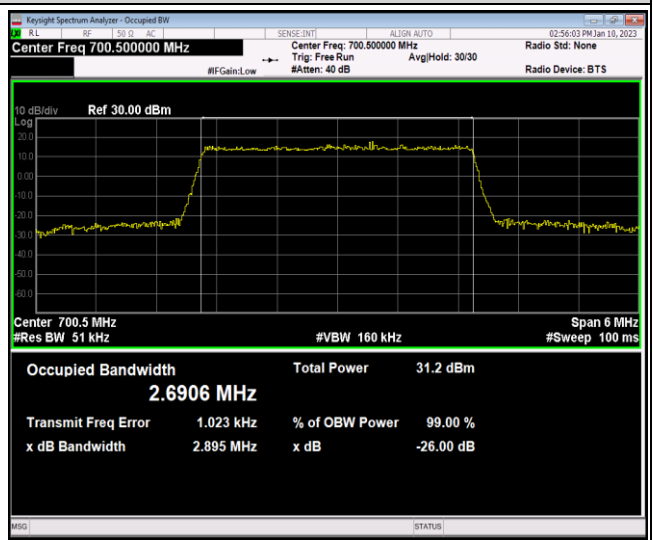

Band12-1.4MHz-16QAM-23095-6RB#0

Band12-1.4MHz-16QAM-23173-6RB#0

Band12-1.4MHz-64QAM-23017-6RB#0

Band12-1.4MHz-64QAM-23095-6RB#0

Band12-1.4MHz-64QAM-23173-6RB#0

Band12-3MHz-QPSK-23025-15RB#0

Band12-3MHz-QPSK-23095-15RB#0