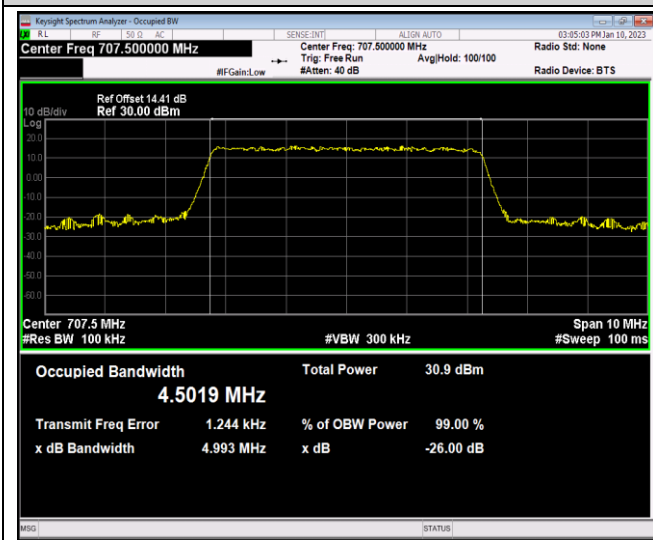

Band12-5MHz-QPSK-23035-25RB#0

Band12-5MHz-QPSK-23095-25RB#0

Band12-5MHz-QPSK-23155-25RB#0

Band12-5MHz-16QAM-23035-25RB#0

Band12-5MHz-16QAM-23095-25RB#0

Band12-5MHz-16QAM-23155-25RB#0

Band12-5MHz-64QAM-23035-25RB#0