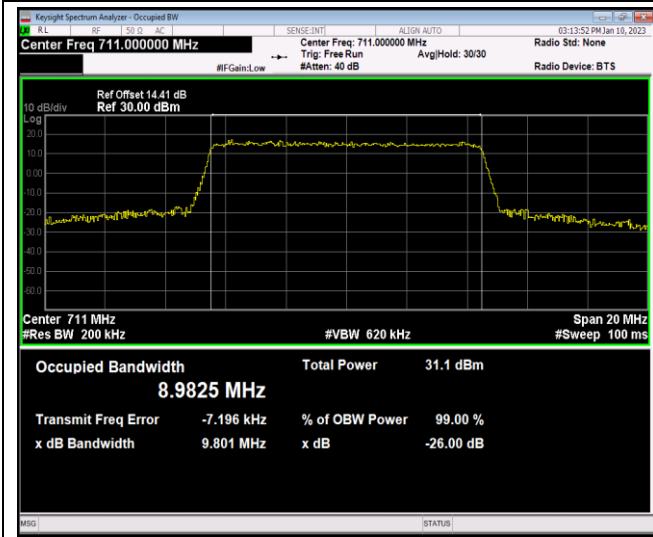

Band12-10MHz-16QAM-23130-50RB#0

Band12-10MHz-64QAM-23095-50RB#0