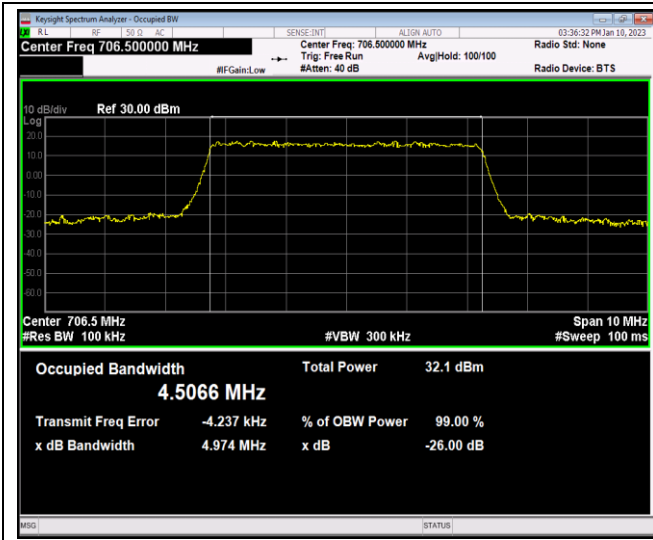

Band12-10MHz-16QAM-23130-50RB#0

Band12-10MHz-64QAM-23060-50RB#0

Band12-10MHz-64QAM-23095-50RB#0

Band12-10MHz-64QAM-23130-50RB#0

Band17-5MHz-QPSK-23755-25RB#0

Band17-5MHz-QPSK-23790-25RB#0

Band17-5MHz-QPSK-23825-25RB#0