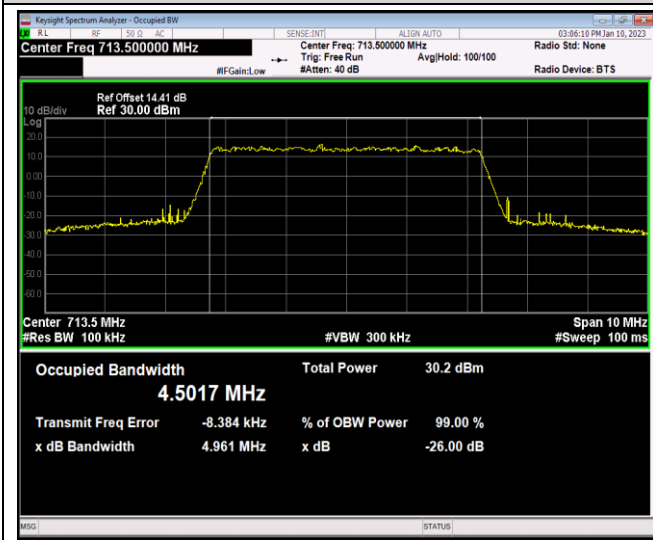

Band12-5MHz-64QAM-23155-25RB#0

Band12-10MHz-QPSK-23095-50RB#0