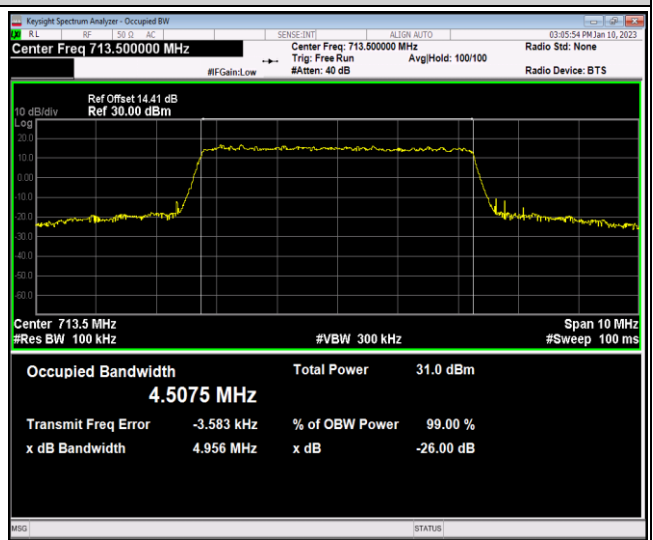

Band12-5MHz-QPSK-23035-25RB#0

Band12-5MHz-QPSK-23095-25RB#0

Band12-5MHz-QPSK-23155-25RB#0

Band12-5MHz-16QAM-23035-25RB#0

Band12-5MHz-16QAM-23095-25RB#0

Band12-5MHz-16QAM-23155-25RB#0

Band12-5MHz-64QAM-23035-25RB#0