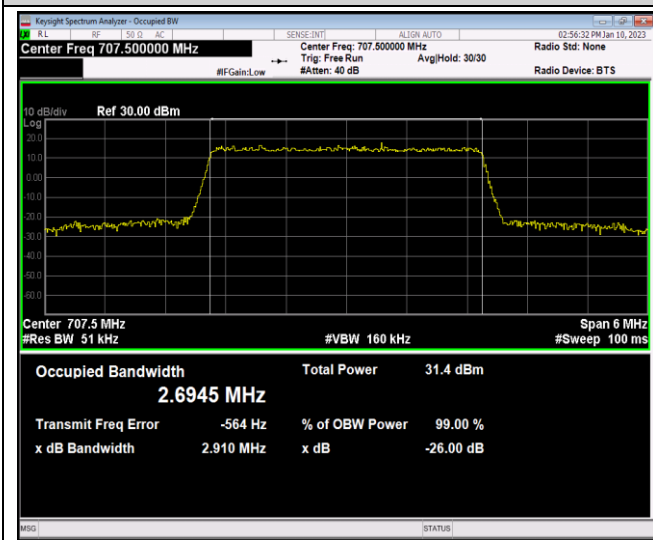

Band12-3MHz-QPSK-23095-15RB#0

Band12-3MHz-16QAM-23025-15RB#0