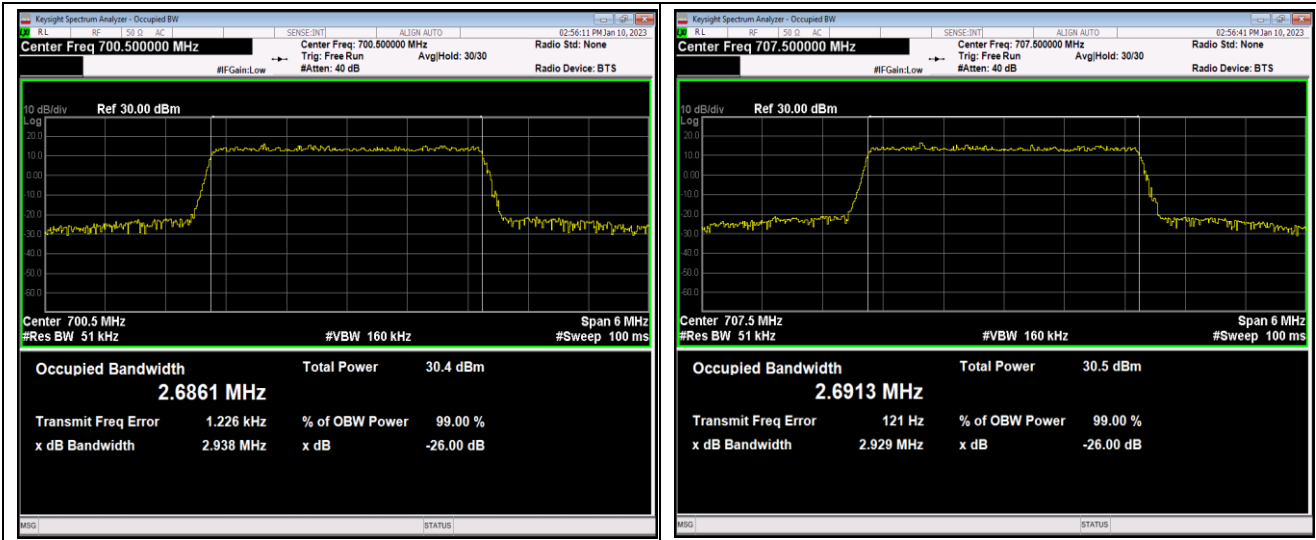

Band12-3MHz-16QAM-23025-15RB#0

Band12-3MHz-16QAM-23095-15RB#0

Band12-3MHz-16QAM-23165-15RB#0

Band12-3MHz-64QAM-23025-15RB#0