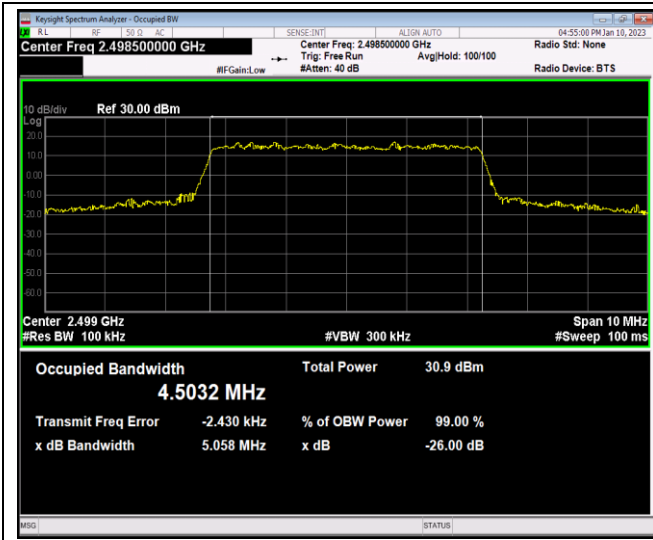

Band41-5MHz-QPSK-39675-25RB#0

Band41-5MHz-QPSK-41565-25RB#0