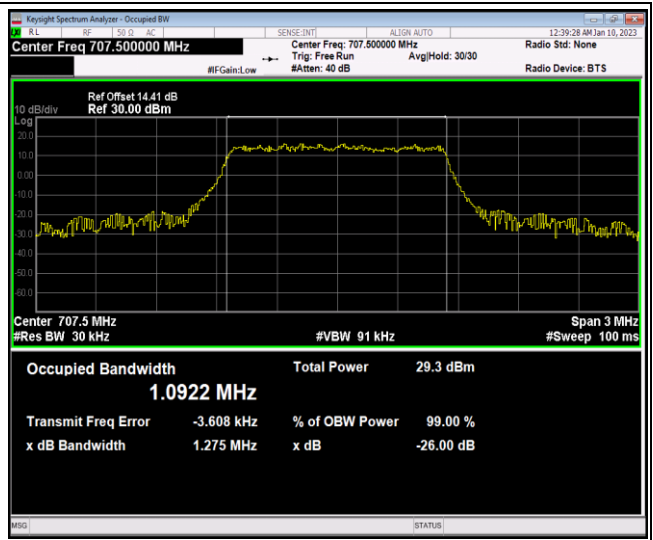

Band12-1.4MHz-16QAM-23095-6RB#0

Band12-1.4MHz-16QAM-23173-6RB#0

Band12-1.4MHz-64QAM-23017-6RB#0

Band12-1.4MHz-64QAM-23095-6RB#0

Band12-1.4MHz-64QAM-23173-6RB#0

Band12-3MHz-QPSK-23025-15RB#0

Band12-3MHz-QPSK-23095-15RB#0