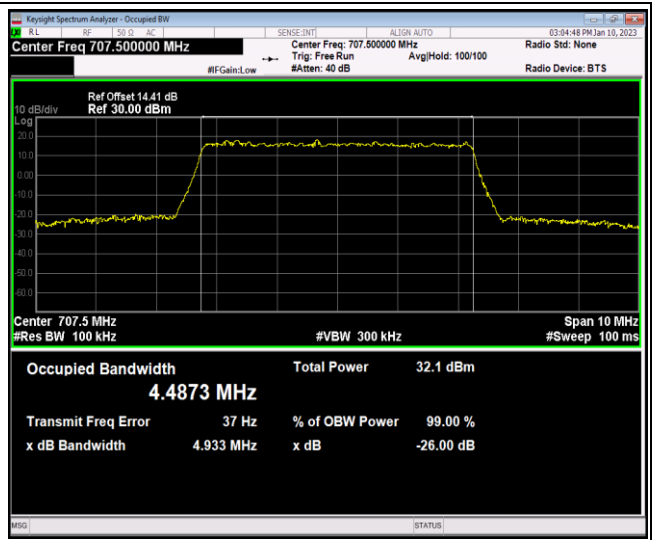

Band12-5MHz-QPSK-23095-25RB#0

Band12-5MHz-16QAM-23035-25RB#0