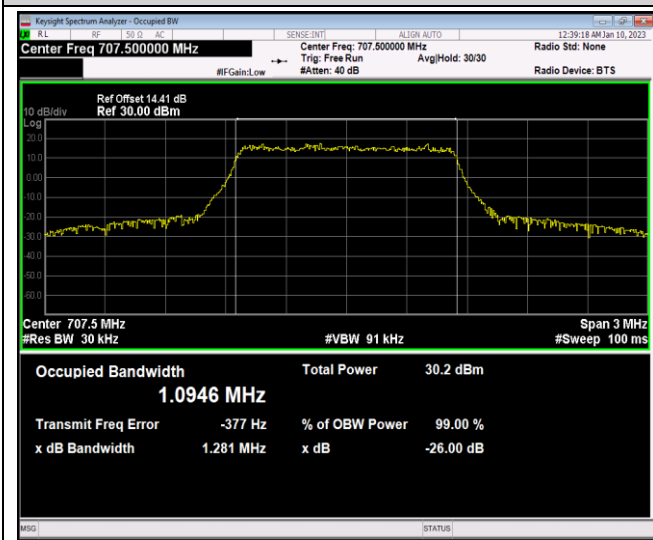

Band12-1.4MHz-16QAM-23095-6RB#0

Band12-1.4MHz-64QAM-23017-6RB#0