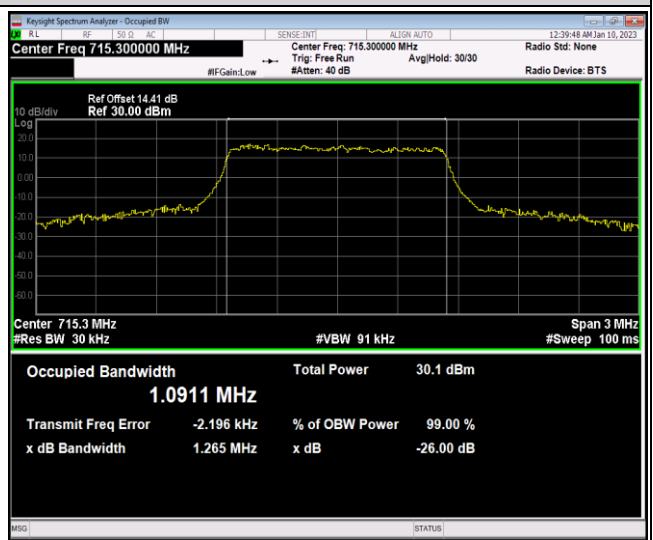

Band12-1.4MHz-16QAM-23173-6RB#0

Band12-1.4MHz-64QAM-23095-6RB#0