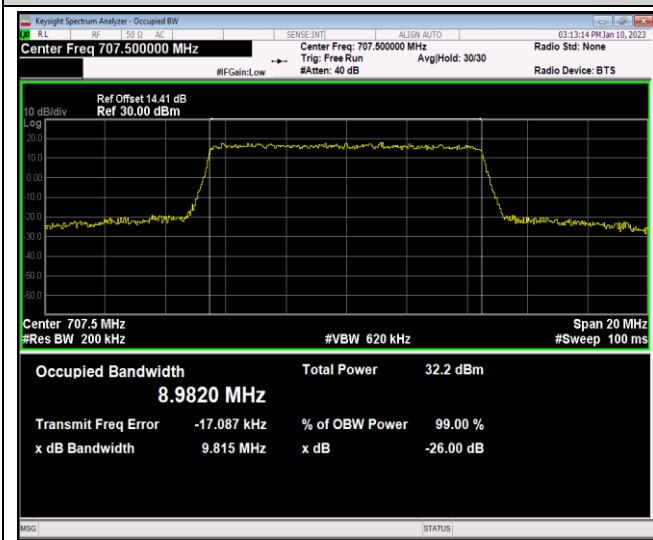

Band12-5MHz-64QAM-23095-25RB#0

Band12-5MHz-64QAM-23155-25RB#0

Band12-10MHz-QPSK-23060-50RB#0

Band12-10MHz-QPSK-23095-50RB#0

Band12-10MHz-QPSK-23130-50RB#0

Band12-10MHz-16QAM-23060-50RB#0

Band12-10MHz-16QAM-23095-50RB#0