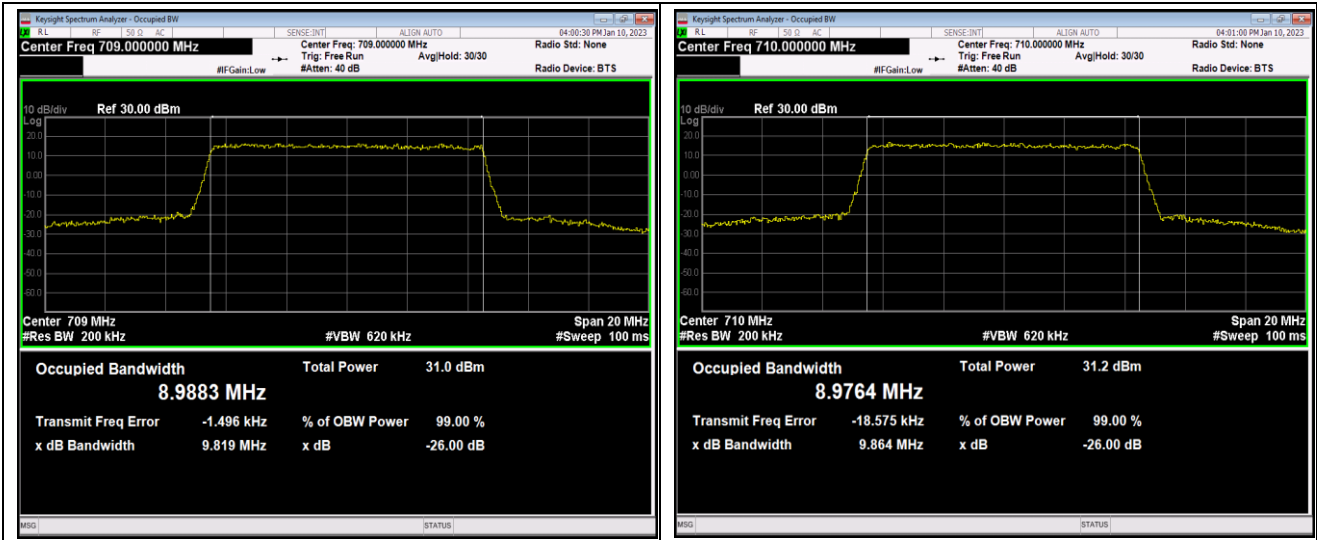

Band17-10MHz-QPSK-23790-50RB#0

Band17-10MHz-QPSK-23800-50RB#0

Band17-10MHz-16QAM-23780-50RB#0

Band17-10MHz-16QAM-23790-50RB#0

Band17-10MHz-16QAM-23800-50RB#0

Band17-10MHz-64QAM-23780-50RB#0

Band17-10MHz-64QAM-23790-50RB#0