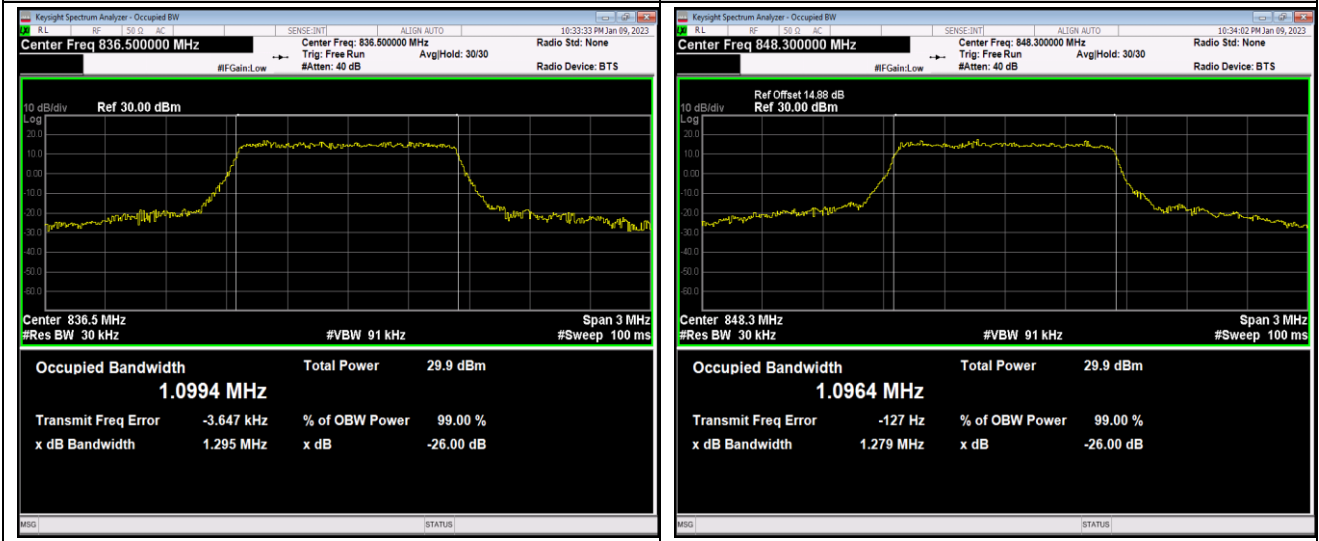

Band5-1.4MHz-16QAM-20525-6RB#0

Band5-1.4MHz-16QAM-20643-6RB#0

Band5-1.4MHz-64QAM-20407-6RB#0

Band5-1.4MHz-64QAM-20525-6RB#0