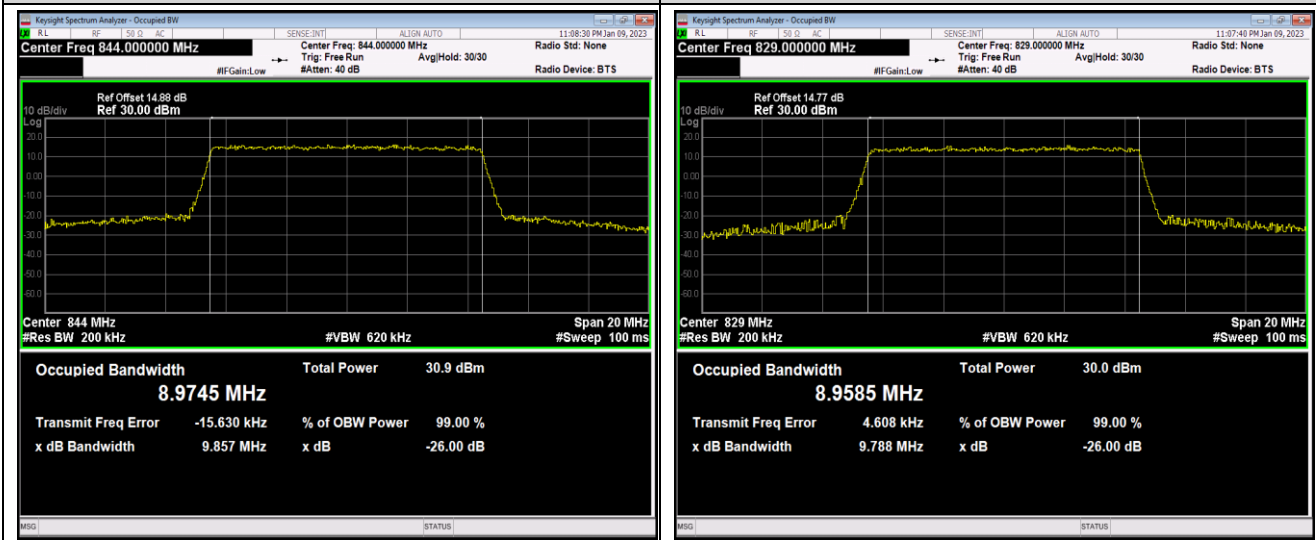

Band5-10MHz-16QAM-20450-50RB#0

Band5-10MHz-16QAM-20525-50RB#0

Band5-10MHz-16QAM-20600-50RB#0

Band5-10MHz-64QAM-20450-50RB#0

Band5-10MHz-64QAM-20525-50RB#0

Band5-10MHz-64QAM-20600-50RB#0

Band7-5MHz-QPSK-20775-25RB#0