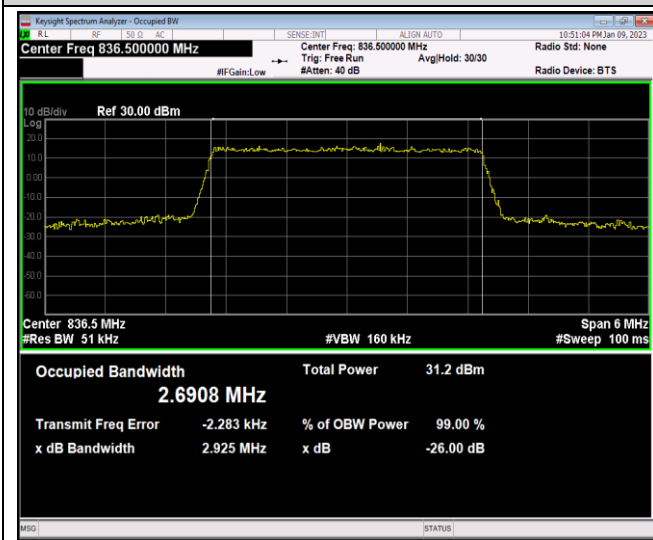

Band5-3MHz-QPSK-20525-15RB#0

Band5-3MHz-16QAM-20415-15RB#0