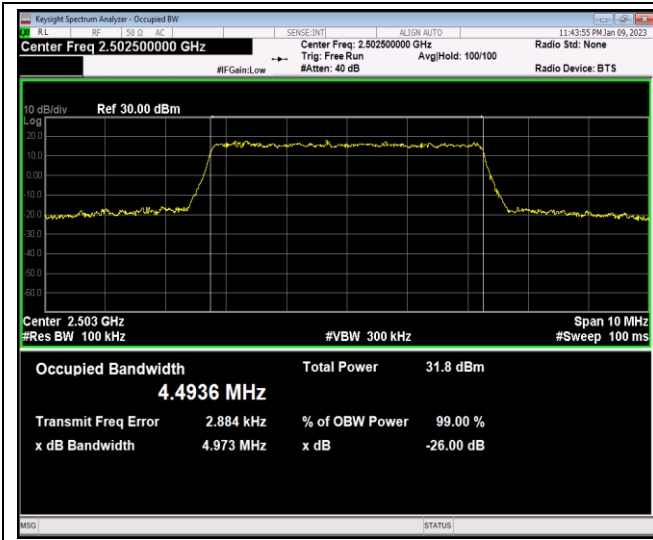

Band7-5MHz-QPSK-20775-25RB#0

Band7-5MHz-QPSK-21425-25RB#0