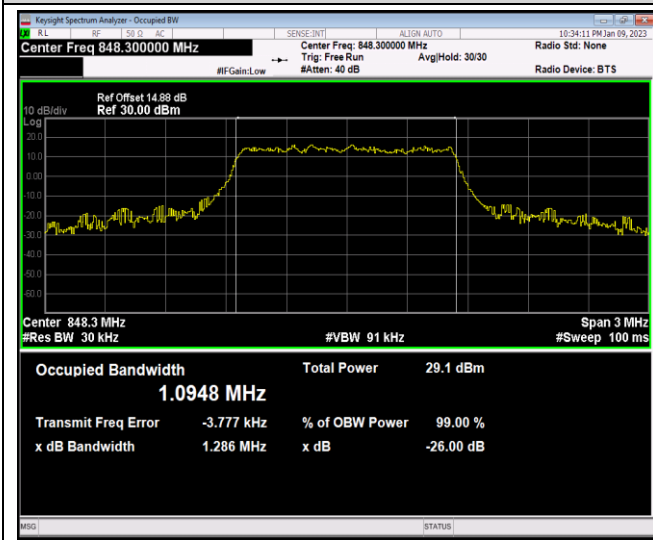

Band5-1.4MHz-16QAM-20407-6RB#0

Band5-1.4MHz-16QAM-20525-6RB#0

Band5-1.4MHz-16QAM-20643-6RB#0

Band5-1.4MHz-64QAM-20407-6RB#0

Band5-1.4MHz-64QAM-20525-6RB#0

Band5-1.4MHz-64QAM-20643-6RB#0

Band5-3MHz-QPSK-20415-15RB#0