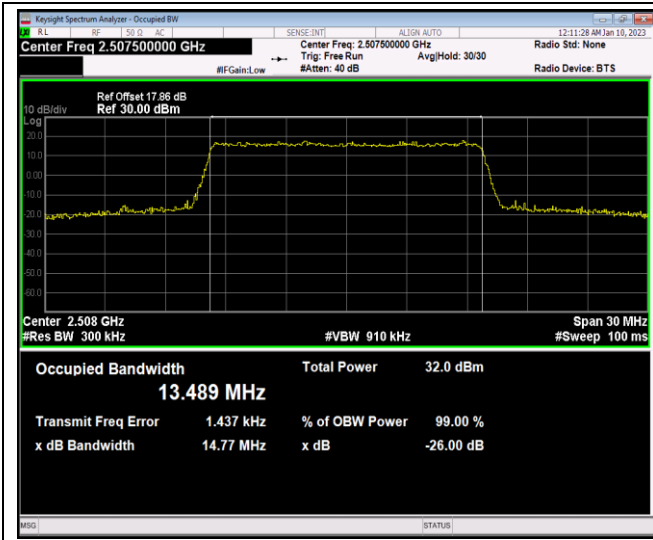

Band7-10MHz-64QAM-20800-50RB#0

Band7-10MHz-64QAM-21100-50RB#0

Band7-10MHz-64QAM-21400-50RB#0

Band7-15MHz-QPSK-20825-75RB#0

Band7-15MHz-QPSK-21100-75RB#0

Band7-15MHz-QPSK-21375-75RB#0

Band7-15MHz-16QAM-20825-75RB#0