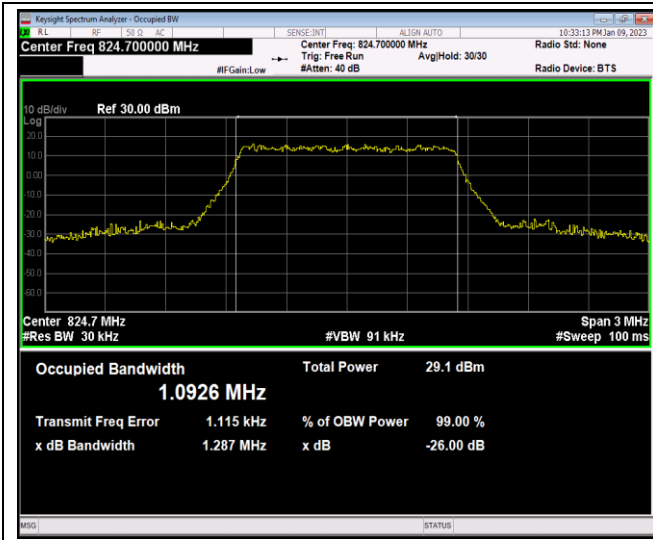

Band5-1.4MHz-16QAM-20407-6RB#0

Band5-1.4MHz-16QAM-20525-6RB#0

Band5-1.4MHz-16QAM-20643-6RB#0

Band5-1.4MHz-64QAM-20407-6RB#0

Band5-1.4MHz-64QAM-20525-6RB#0

Band5-1.4MHz-64QAM-20643-6RB#0

Band5-3MHz-QPSK-20415-15RB#0