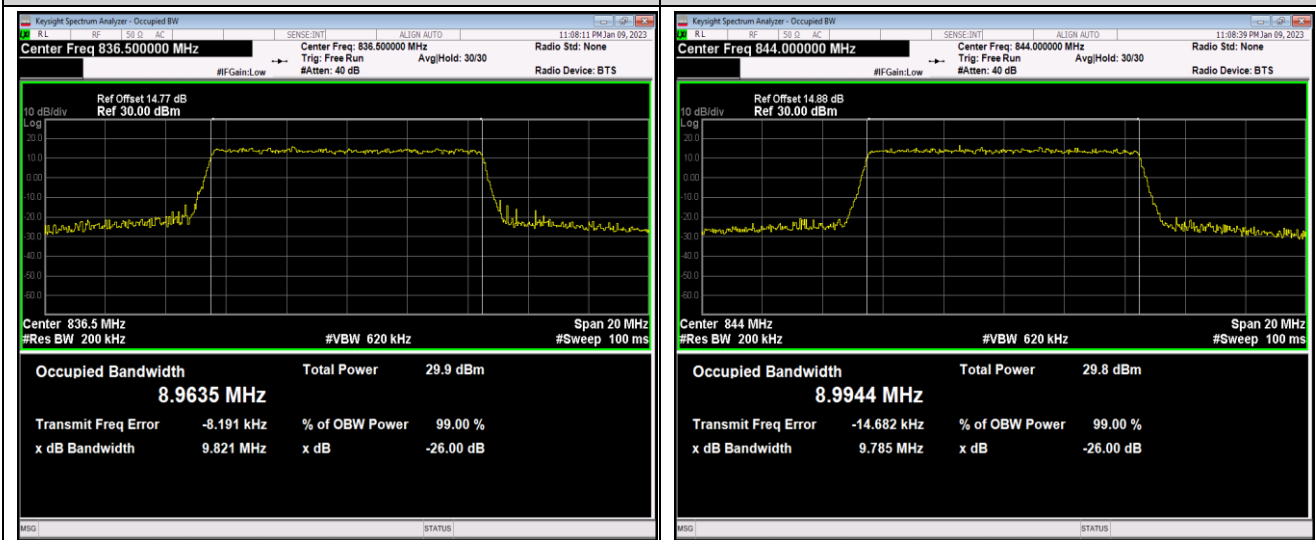

Band5-10MHz-16QAM-20450-50RB#0

Band5-10MHz-16QAM-20525-50RB#0

Band5-10MHz-16QAM-20600-50RB#0

Band5-10MHz-64QAM-20450-50RB#0

Band5-10MHz-64QAM-20525-50RB#0

Band5-10MHz-64QAM-20600-50RB#0

Band7-5MHz-QPSK-20775-25RB#0