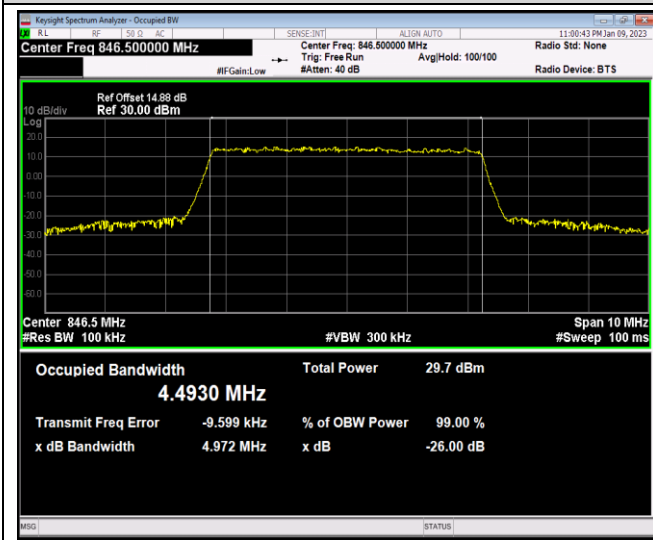

Band5-5MHz-16QAM-20625-25RB#0

Band5-5MHz-64QAM-20425-25RB#0

Band5-5MHz-64QAM-20525-25RB#0

Band5-5MHz-64QAM-20625-25RB#0

Band5-10MHz-QPSK-20450-50RB#0

Band5-10MHz-QPSK-20525-50RB#0

Band5-10MHz-QPSK-20600-50RB#0