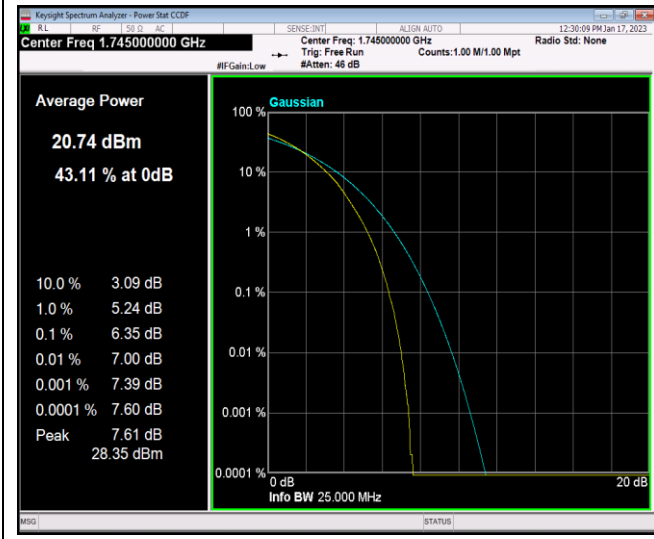

*Remark: All bandwidth and all modulation had been tested, but only the worst case data displayed in this report.*

Test Graphs

Band66-20MHz-64QAM-132322-100RB#0

## Appendix C: 26dB Bandwidth and Occupied Bandwidth