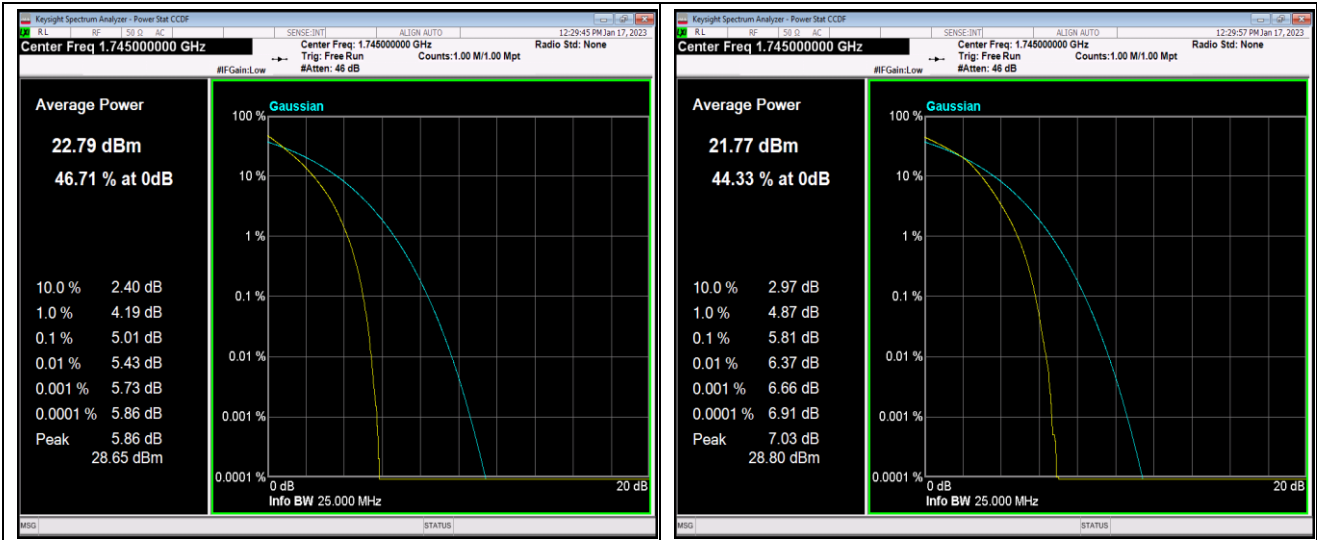

*Remark: All bandwidth and all modulation had been tested, but only the worst case data displayed in this report.*

Test Graphs

Band66-20MHz-64QAM-132322-100RB#0

## Appendix C: 26dB Bandwidth and Occupied Bandwidth