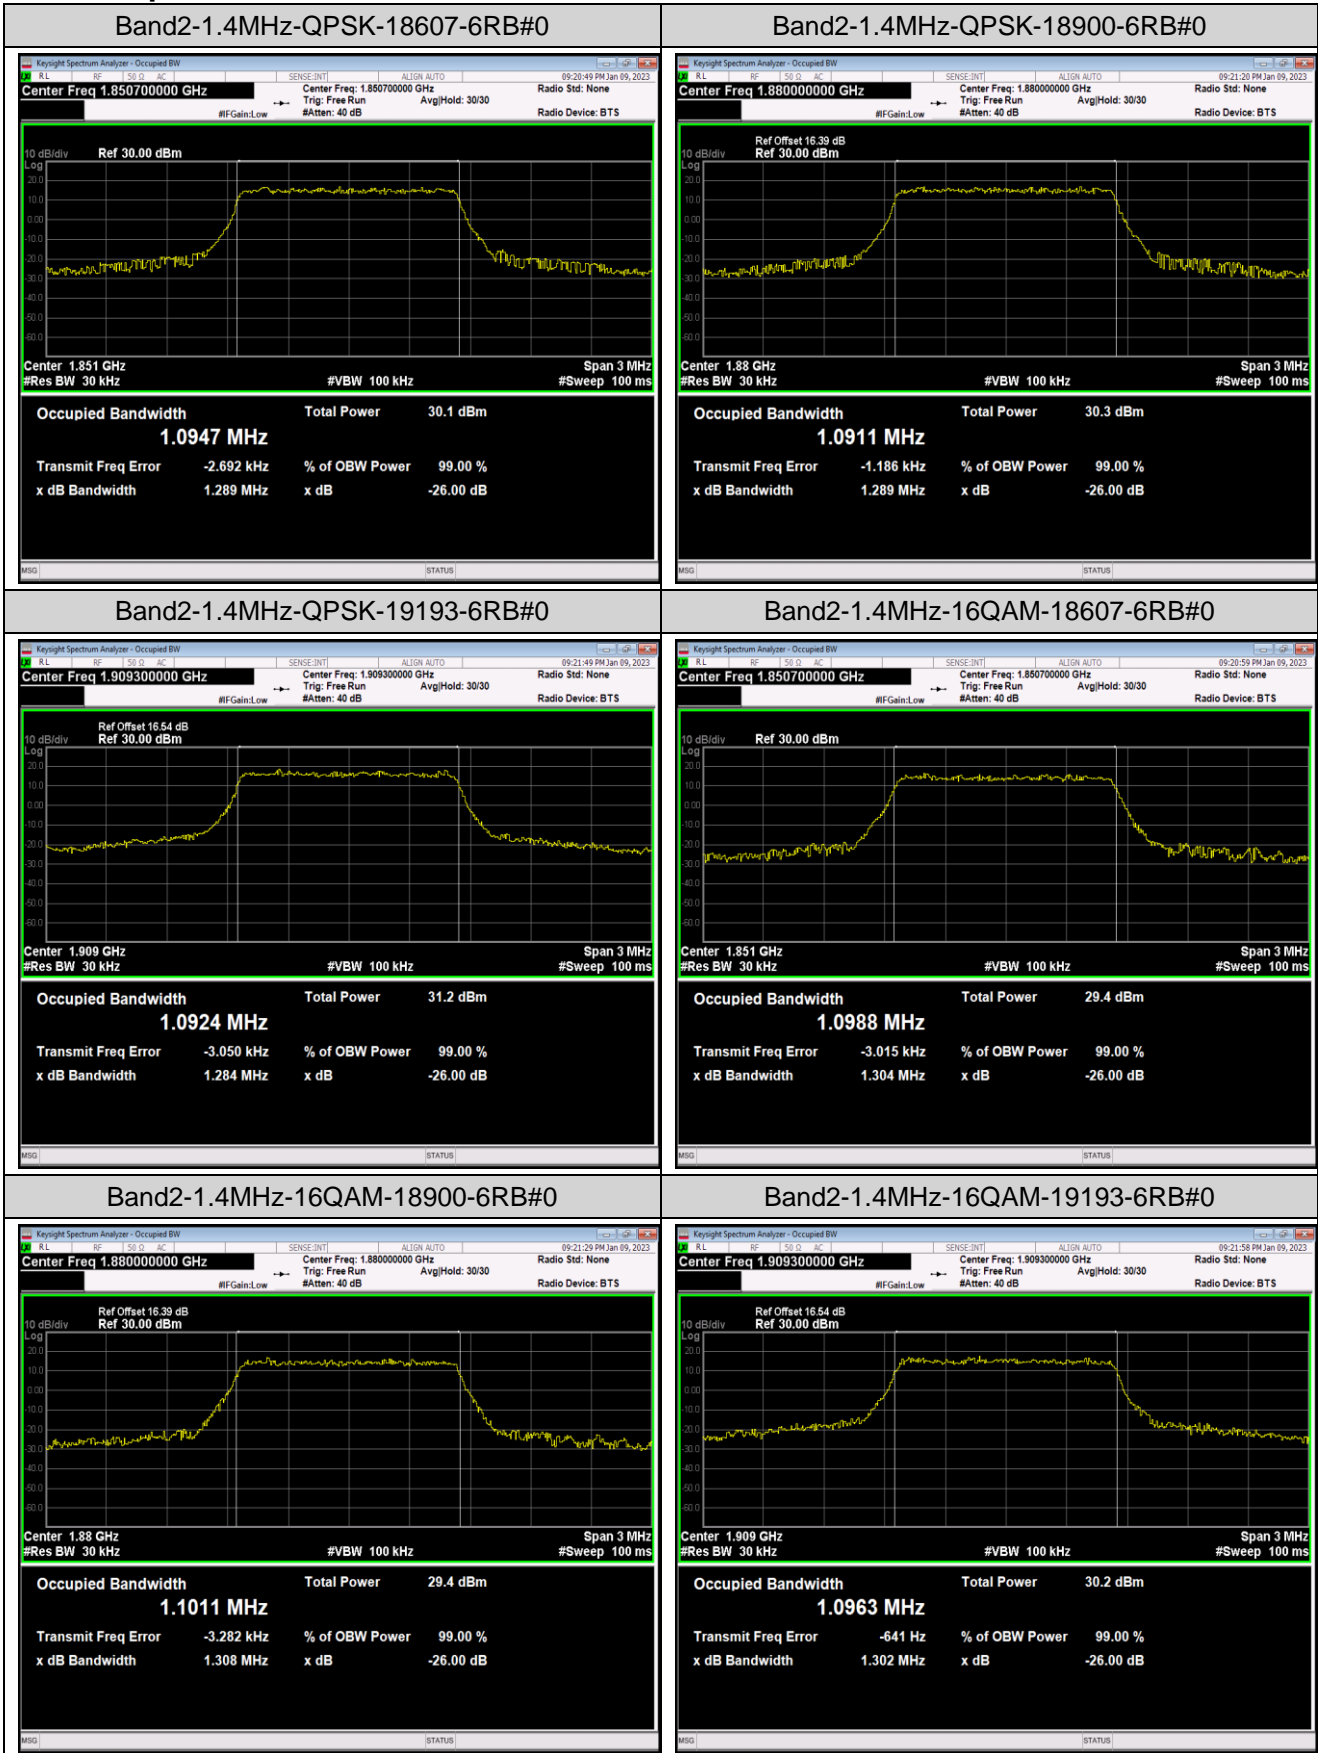

Test Graphs