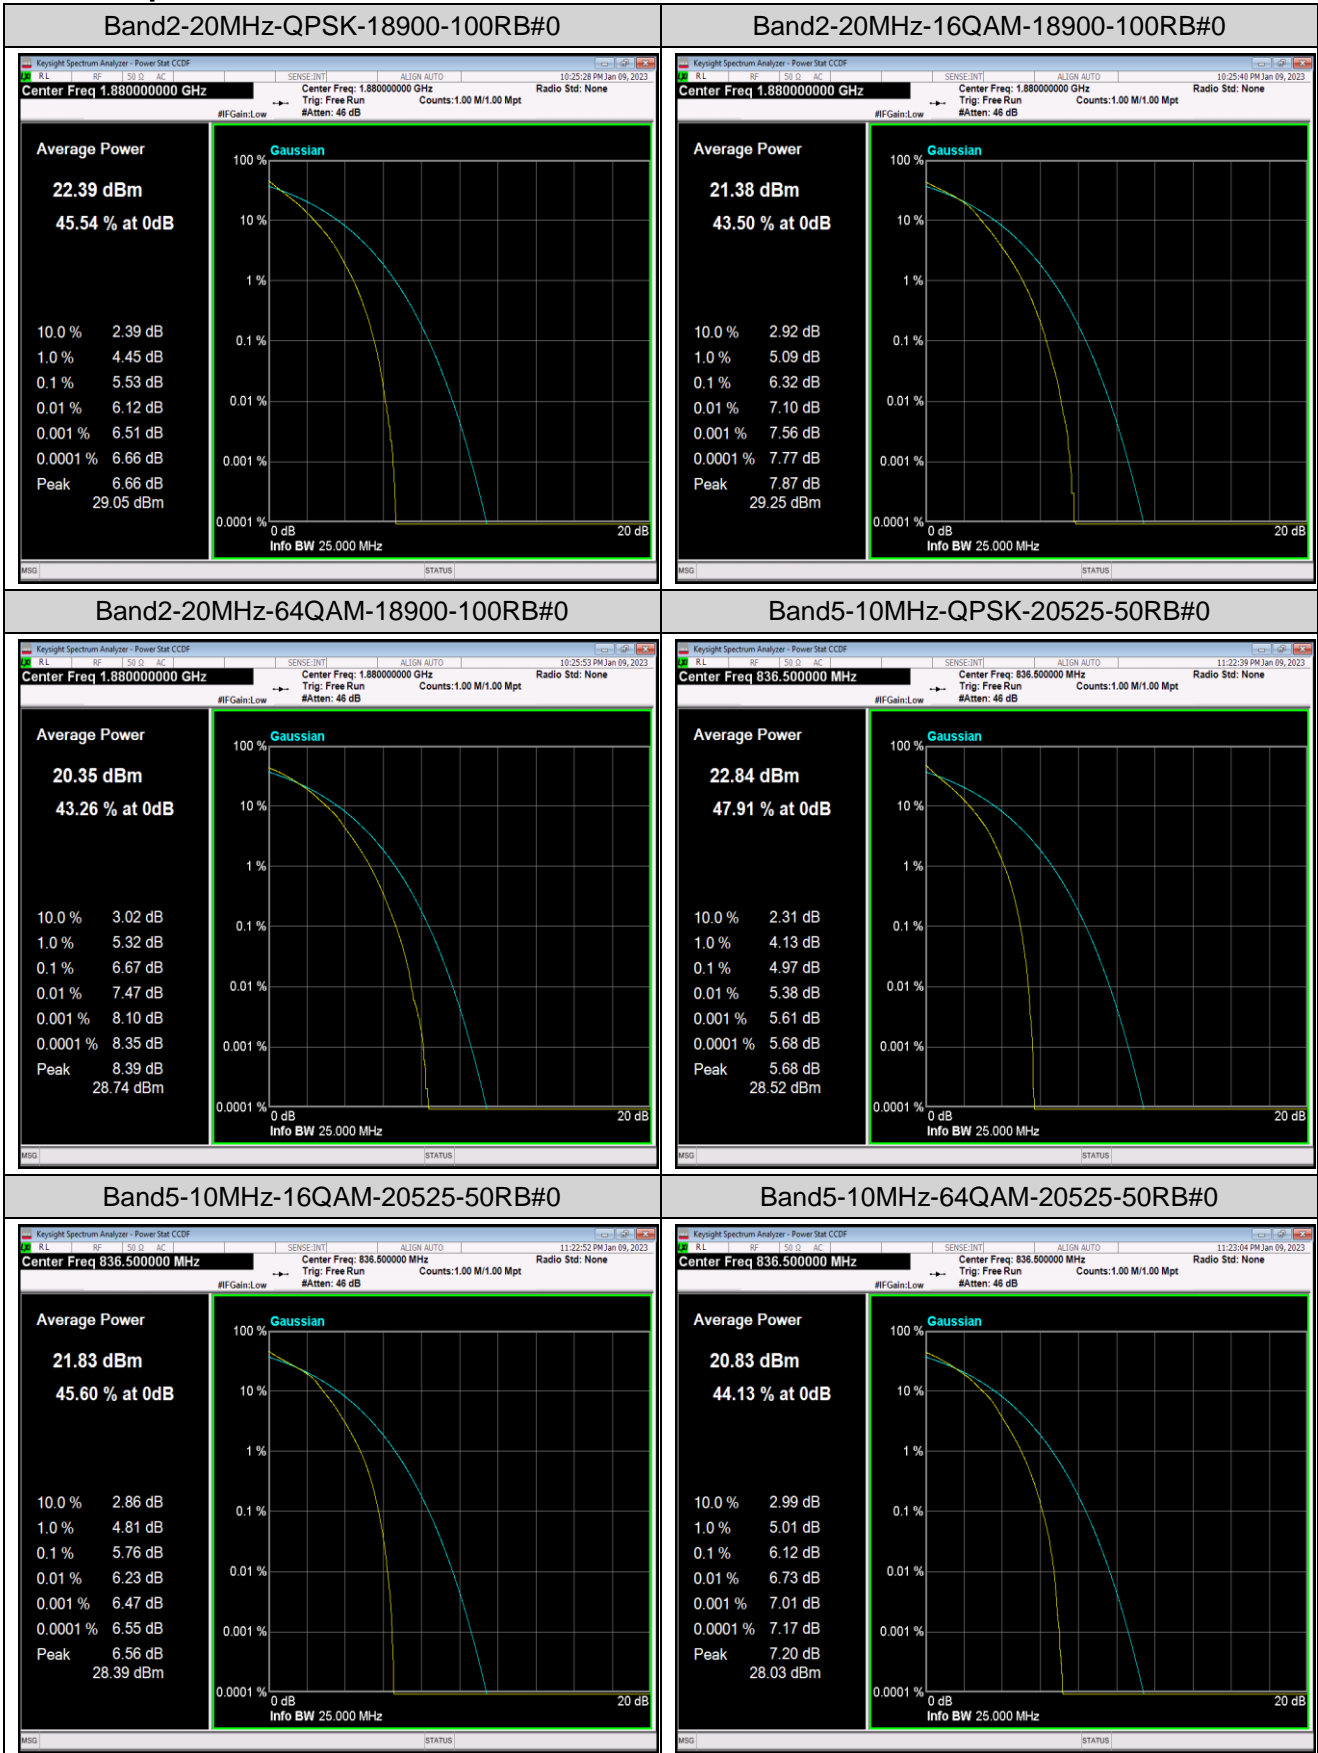

Test Graphs