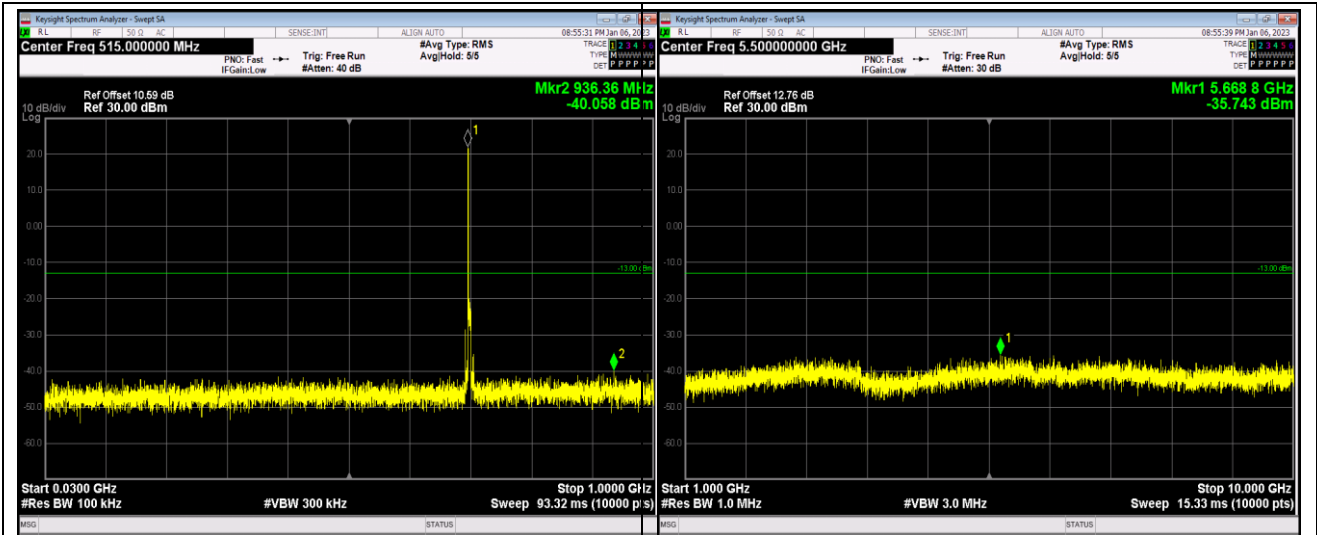

Band17-5MHz-QPSK-23790-1RB#0-Range2:1000~10000MHz

Band17-5MHz-QPSK-23790-1RB#0-Range1:30~1000MHz