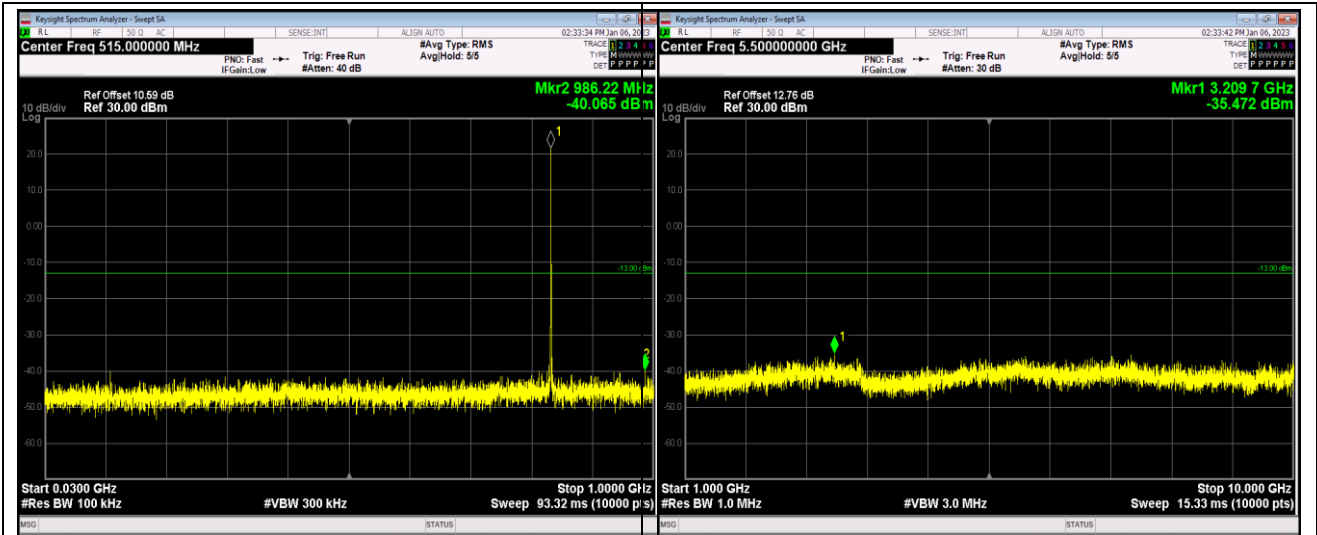

Band5-1.4MHz-16QAM-20643-1RB#0-Range2:1000~10000MHz

Band5-1.4MHz-16QAM-20643-1RB#0-Range1:30~1000MHz