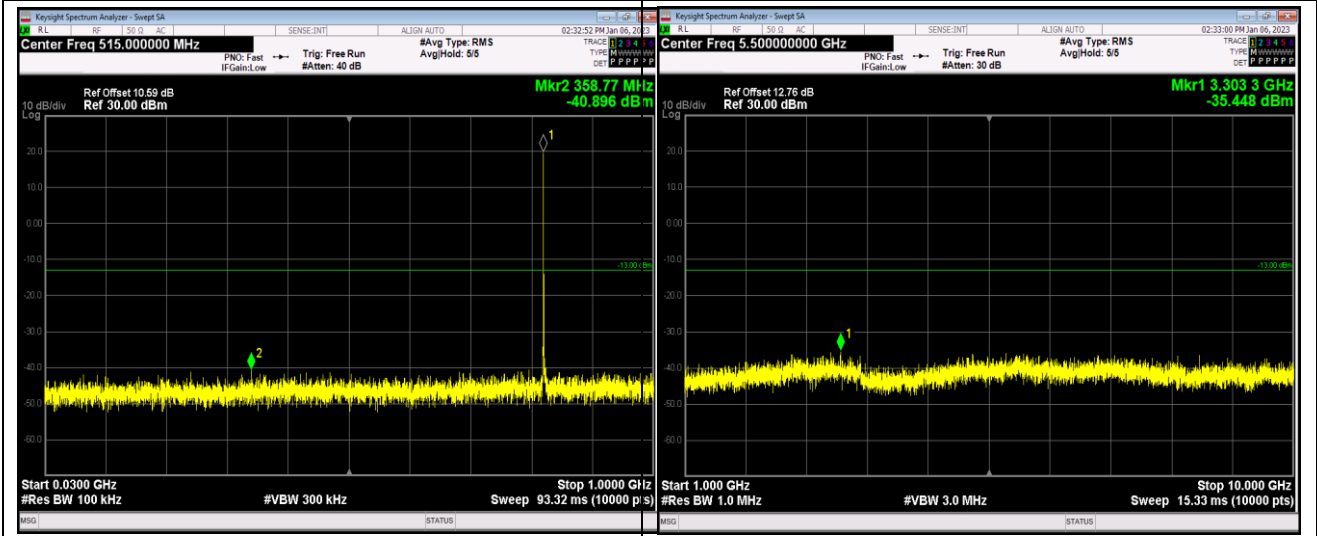

Band5-1.4MHz-64QAM-20407-1RB#0-Range1:30~1000MHz

Band5-1.4MHz-64QAM-20407-1RB#0-Range2:1000~10000MHz