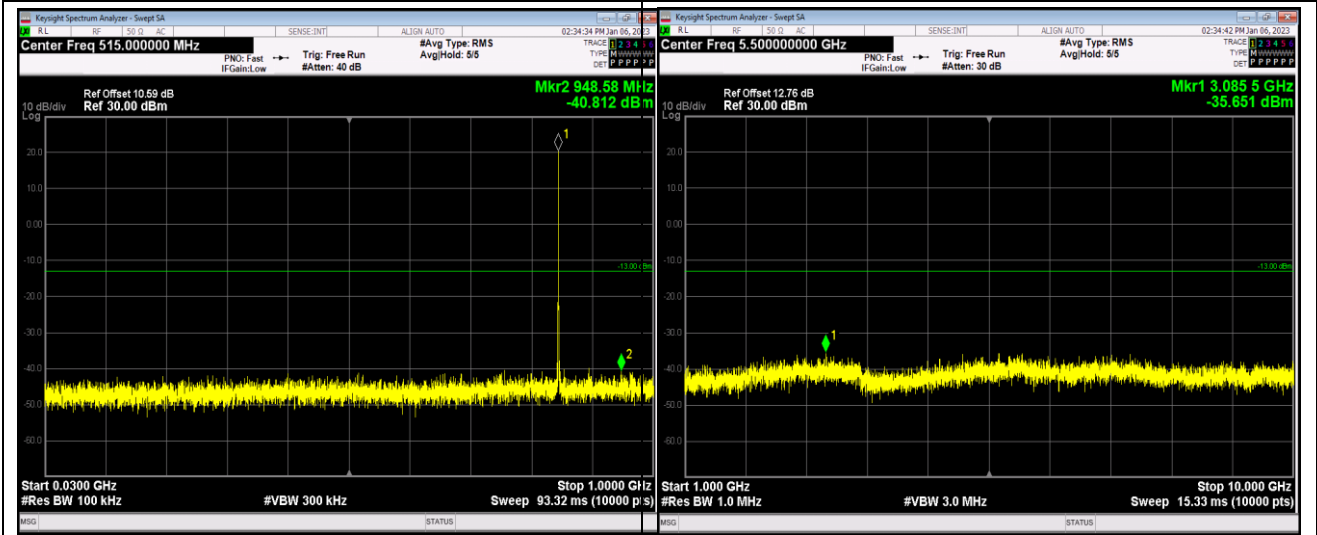

Band5-1.4MHz-QPSK-20525-1RB#0-Range1:30~1000MHz

Band5-1.4MHz-QPSK-20525-1RB#0-Range2:1000~10000MHz

Band5-1.4MHz-16QAM-20643-1RB#0-Range1:30~1000MHz

Band5-1.4MHz-16QAM-20643-1RB#0-Range2:1000~10000MHz

Band5-1.4MHz-64QAM-20407-1RB#0-Range1:30~1000MHz