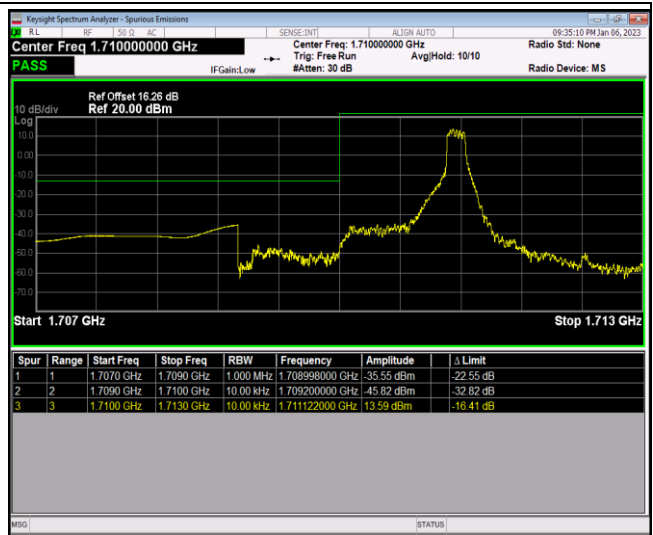

Band41-20MHz-64QAM-41140-1RB#99

Band41-20MHz-64QAM-41140-100RB#0

Band66-1.4MHz-QPSK-131979-1RB#0

Band66-1.4MHz-QPSK-131979-1RB#5

Band66-1.4MHz-QPSK-131979-6RB#0

Band66-1.4MHz-QPSK-132665-1RB#0

Band66-1.4MHz-QPSK-132665-1RB#5