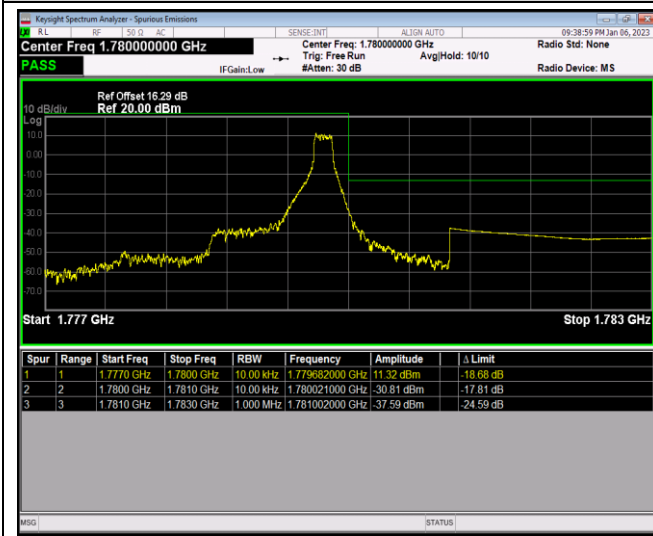

Band66-1.4MHz-64QAM-131979-1RB#0

Band66-1.4MHz-64QAM-131979-1RB#5

Band66-1.4MHz-64QAM-131979-6RB#0

Band66-1.4MHz-64QAM-132665-1RB#0

Band66-1.4MHz-64QAM-132665-1RB#5

Band66-1.4MHz-64QAM-132665-6RB#0

Band66-20MHz-QPSK-132072-1RB#0