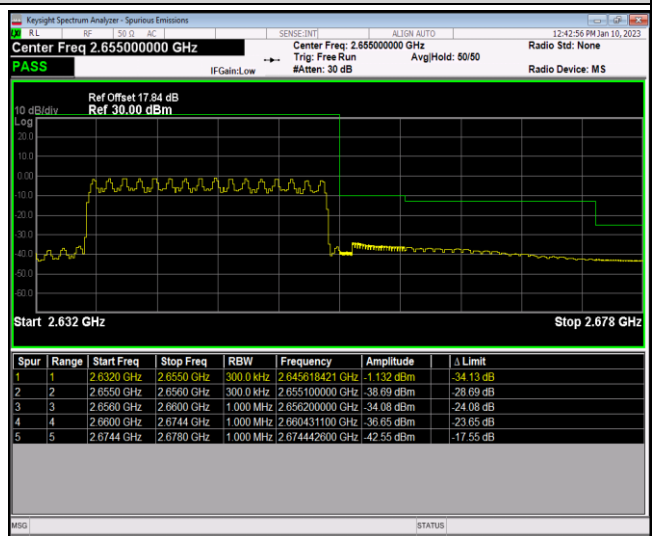

Band41-20MHz-64QAM-41140-100RB#0

Band66-1.4MHz-QPSK-131979-1RB#5