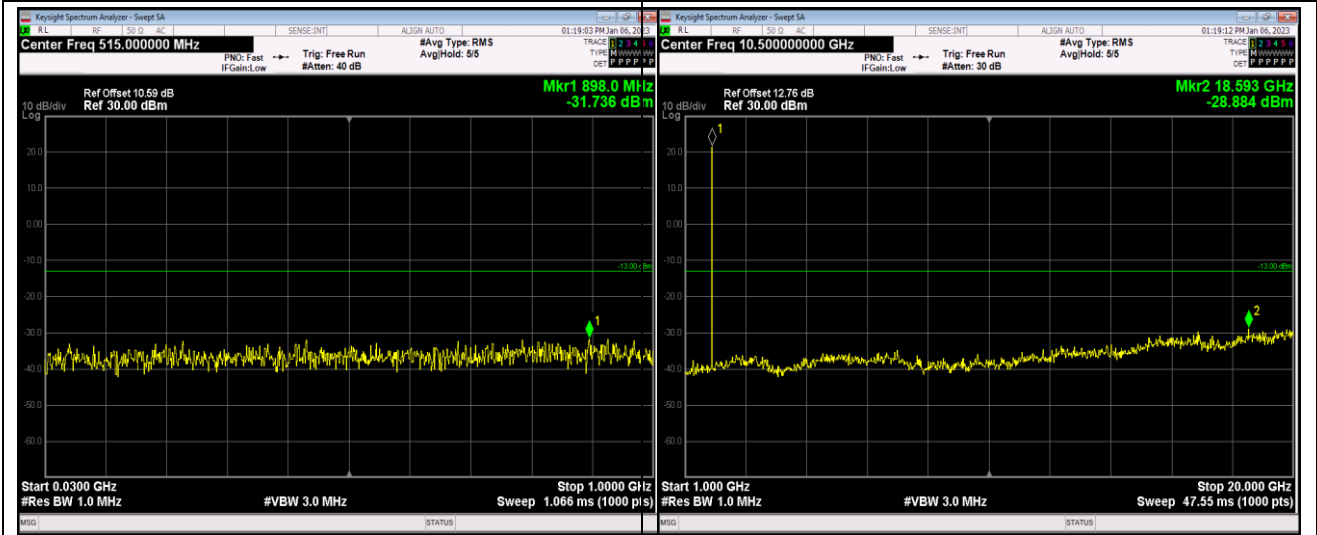

Remark: All bandwidth and all modulation had been tested, but only the worst case data displayed in this report.

Test Graphs

Band2-1.4MHz-16QAM-18607-1RB#0-Range1:30~1000MHz

Band2-1.4MHz-16QAM-18607-1RB#0-Range2:1000~20000MHz

Band2-1.4MHz-16QAM-18900-1RB#0-Range1:30~1000MHz

Band2-1.4MHz-16QAM-18900-1RB#0-Range2:1000~20000MHz