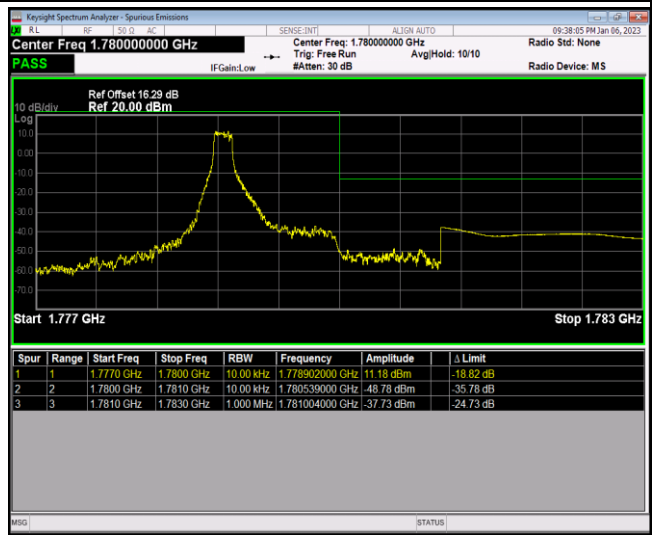

Band66-1.4MHz-64QAM-131979-1RB#0

Band66-1.4MHz-64QAM-131979-1RB#5

Band66-1.4MHz-64QAM-131979-6RB#0

Band66-1.4MHz-64QAM-132665-1RB#0

Band66-1.4MHz-64QAM-132665-1RB#5

Band66-1.4MHz-64QAM-132665-6RB#0

Band66-20MHz-QPSK-132072-1RB#0