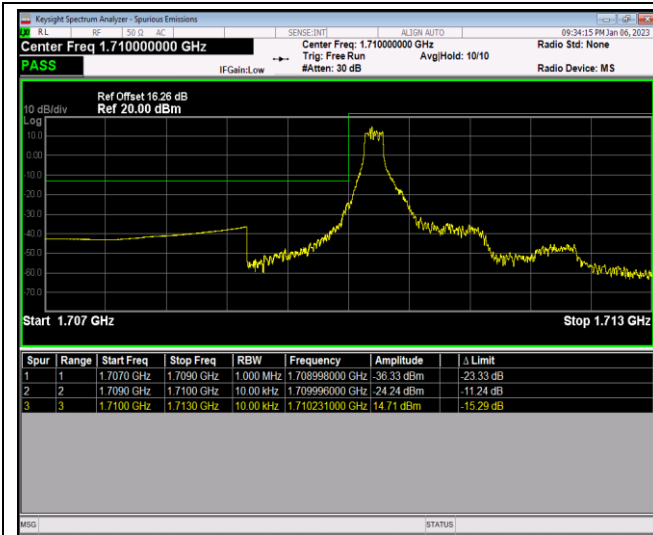

Band41-20MHz-64QAM-41140-1RB#99

Band41-20MHz-64QAM-41140-100RB#0

Band66-1.4MHz-QPSK-131979-1RB#0

Band66-1.4MHz-QPSK-131979-1RB#5

Band66-1.4MHz-QPSK-131979-6RB#0

Band66-1.4MHz-QPSK-132665-1RB#0

Band66-1.4MHz-QPSK-132665-1RB#5