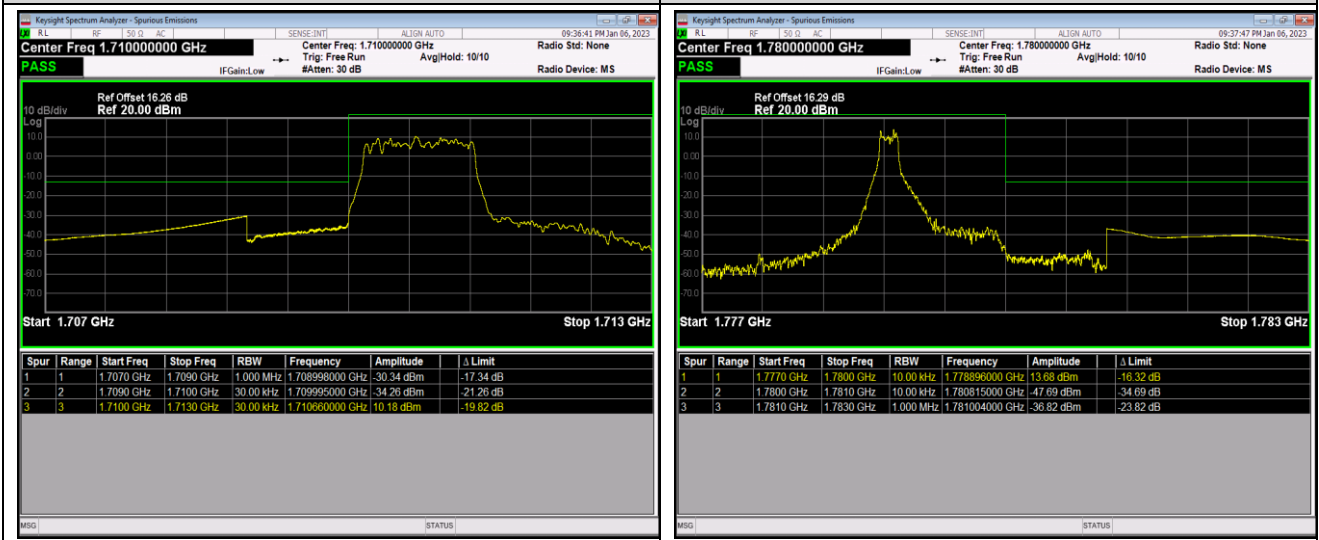

Band66-1.4MHz-QPSK-132665-6RB#0

Band66-1.4MHz-16QAM-131979-1RB#0

Band66-1.4MHz-16QAM-131979-1RB#5

Band66-1.4MHz-16QAM-131979-6RB#0

Band66-1.4MHz-16QAM-132665-1RB#0

Band66-1.4MHz-16QAM-132665-1RB#5

Band66-1.4MHz-16QAM-132665-6RB#0