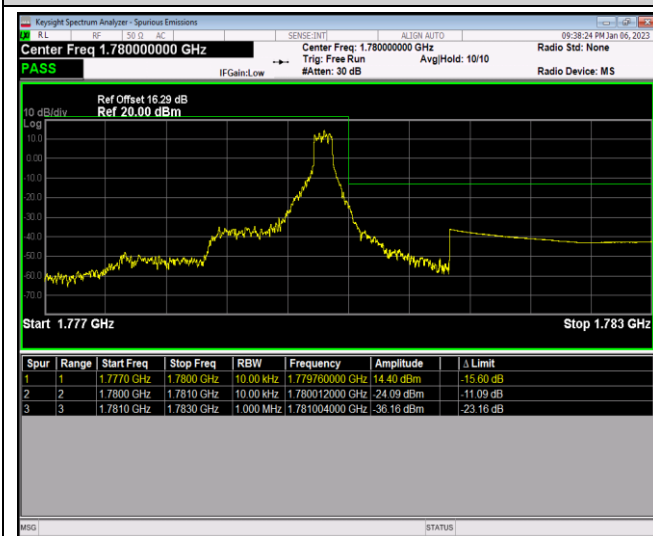

Band66-1.4MHz-QPSK-132665-1RB#5

Band66-1.4MHz-16QAM-131979-1RB#0