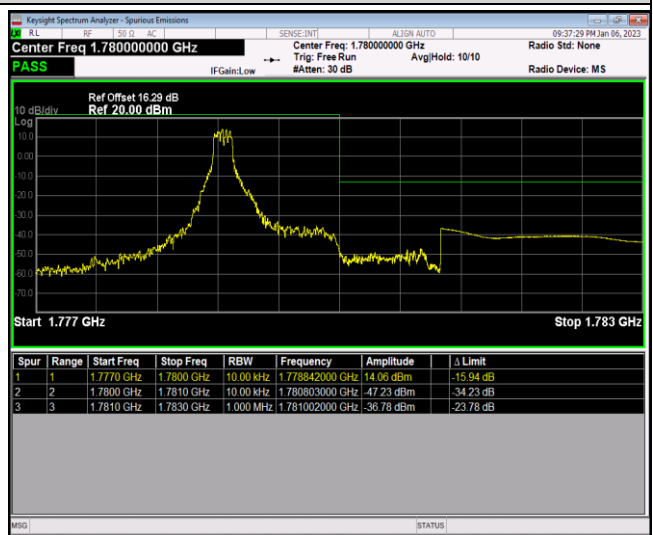

Band41-20MHz-64QAM-41140-1RB#99

Band41-20MHz-64QAM-41140-100RB#0

Band66-1.4MHz-QPSK-131979-1RB#0

Band66-1.4MHz-QPSK-131979-1RB#5

Band66-1.4MHz-QPSK-131979-6RB#0

Band66-1.4MHz-QPSK-132665-1RB#0

Band66-1.4MHz-QPSK-132665-1RB#5