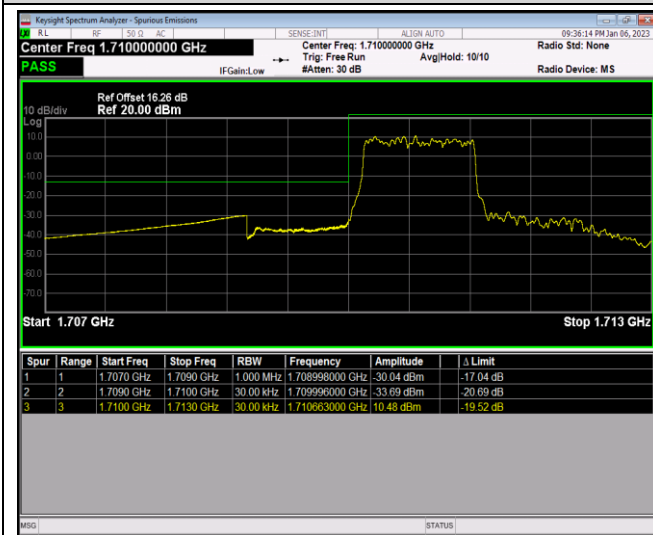

Band41-20MHz-64QAM-41140-1RB#99

Band41-20MHz-64QAM-41140-100RB#0

Band66-1.4MHz-QPSK-131979-1RB#0

Band66-1.4MHz-QPSK-131979-1RB#5

Band66-1.4MHz-QPSK-131979-6RB#0

Band66-1.4MHz-QPSK-132665-1RB#0

Band66-1.4MHz-QPSK-132665-1RB#5