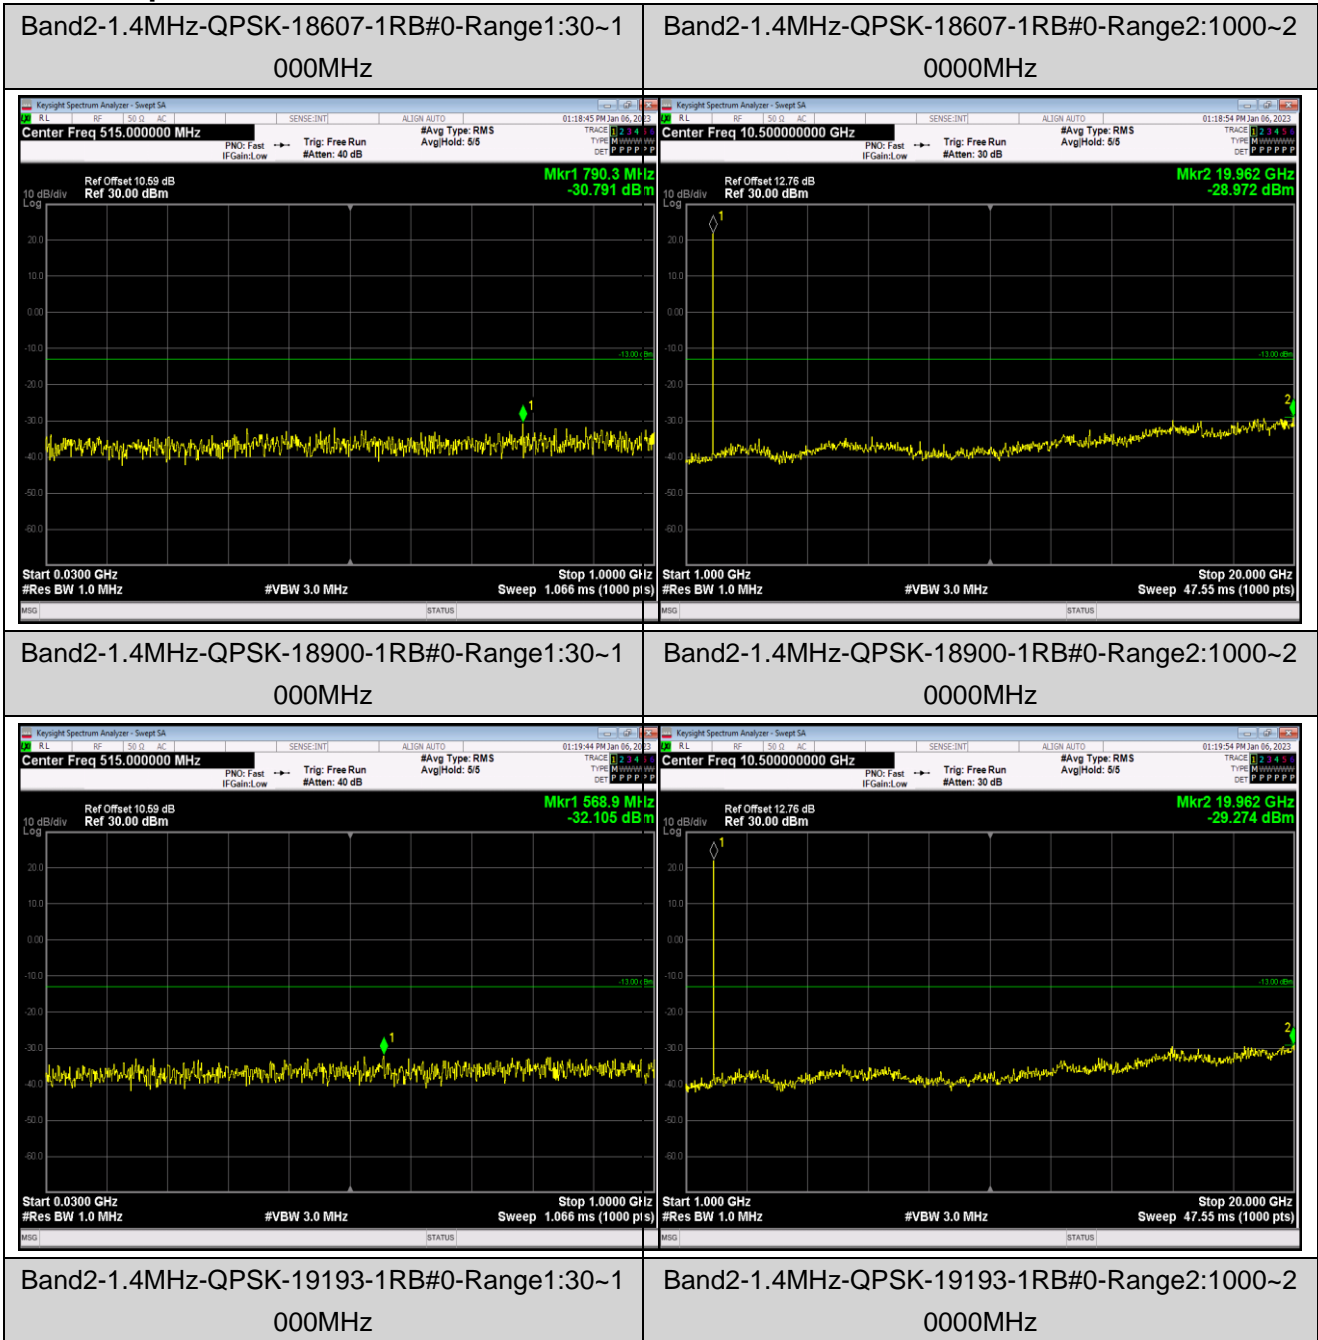

Test Graphs