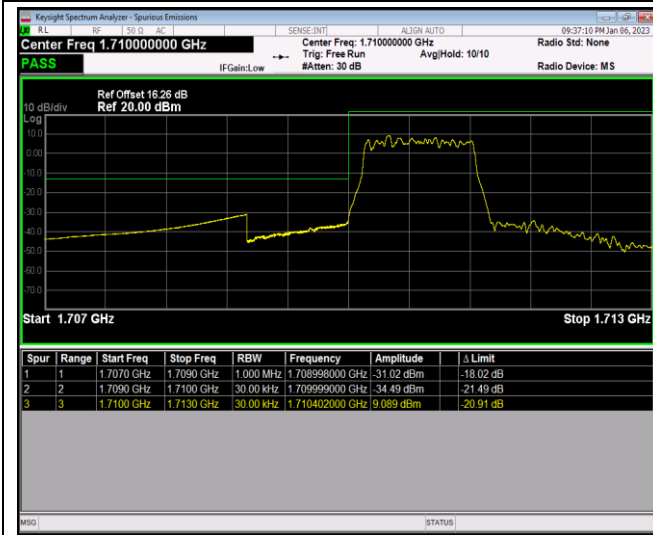

Band66-1.4MHz-64QAM-131979-1RB#0

Band66-1.4MHz-64QAM-131979-1RB#5

Band66-1.4MHz-64QAM-131979-6RB#0

Band66-1.4MHz-64QAM-132665-1RB#0

Band66-1.4MHz-64QAM-132665-1RB#5

Band66-1.4MHz-64QAM-132665-6RB#0

Band66-20MHz-QPSK-132072-1RB#0