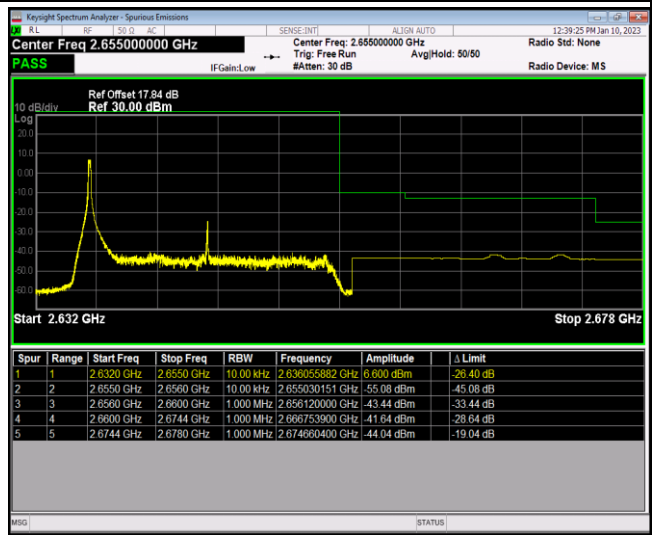

Band41-20MHz-64QAM-41140-1RB#0

Band41-20MHz-64QAM-41140-100RB#0