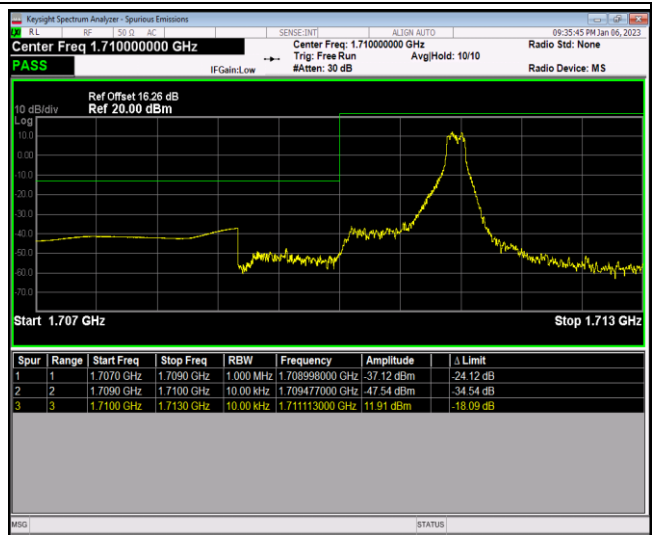

Band66-1.4MHz-64QAM-131979-1RB#5

Band66-1.4MHz-64QAM-132665-1RB#0