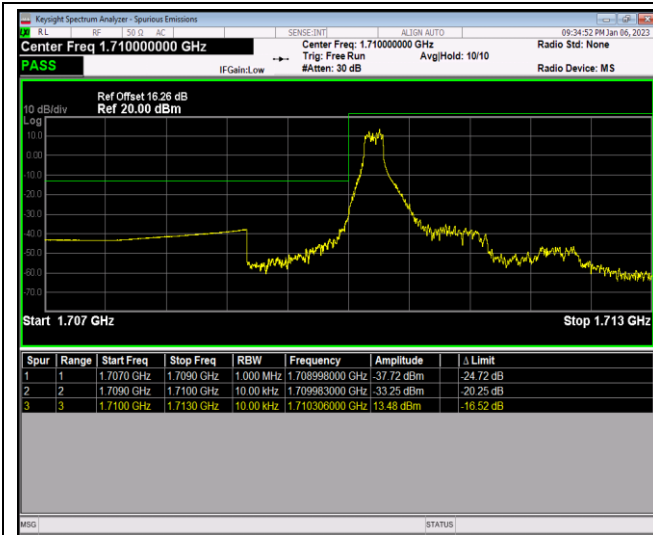

Band66-1.4MHz-64QAM-131979-1RB#0

Band66-1.4MHz-64QAM-131979-6RB#0