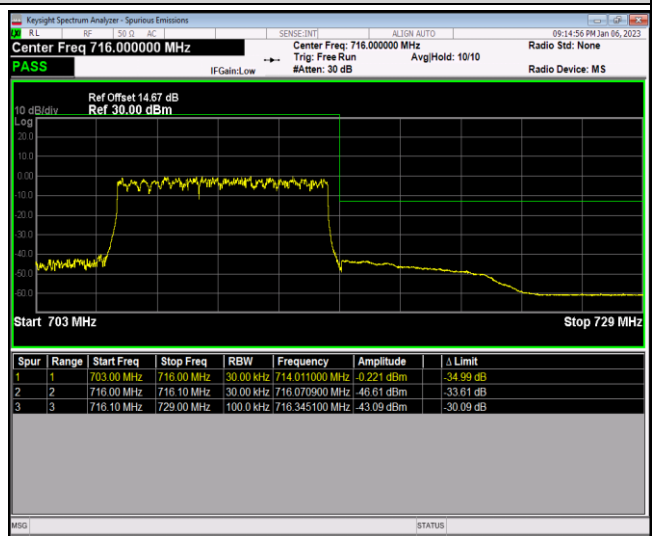

Band17-10MHz-64QAM-23780-50RB#0

Band17-10MHz-64QAM-23800-1RB#0

Band17-10MHz-64QAM-23800-1RB#49

Band17-10MHz-64QAM-23800-50RB#0

Band41-5MHz-QPSK-40065-1RB#0

Band41-5MHz-QPSK-40065-1RB#24

Band41-5MHz-QPSK-40065-25RB#0