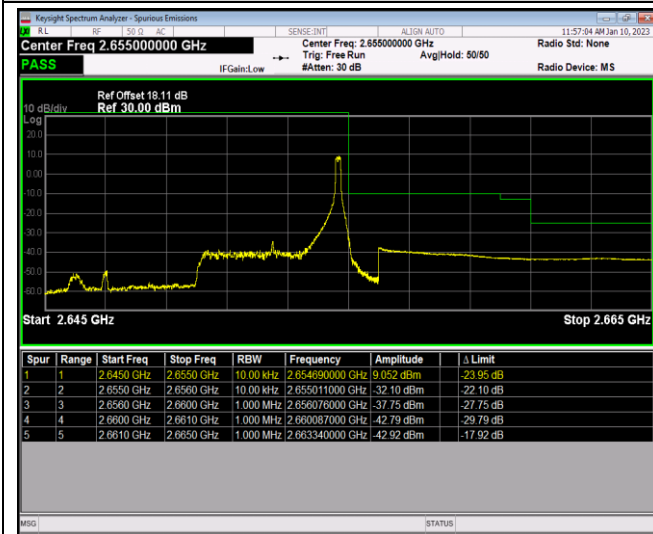

Band41-5MHz-QPSK-41215-1RB#24

Band41-5MHz-16QAM-40065-1RB#0