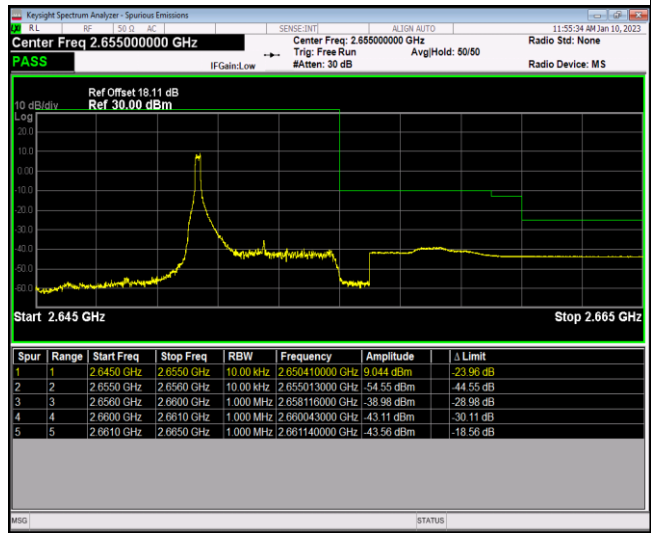

Band41-5MHz-QPSK-41215-1RB#0

Band41-5MHz-QPSK-41215-25RB#0