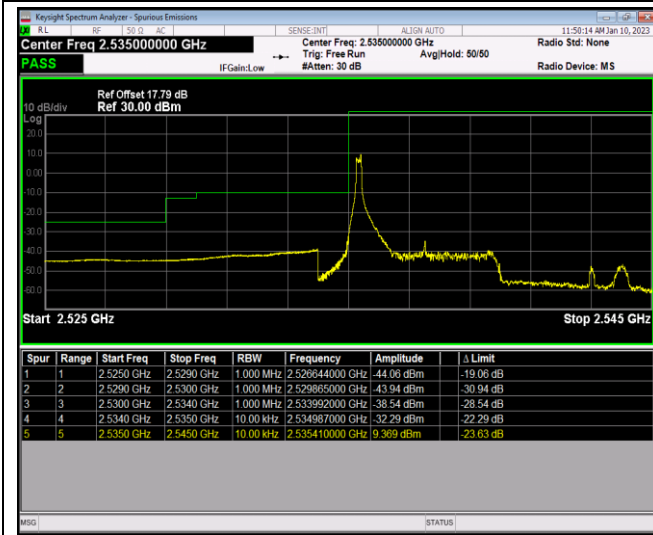

Band17-10MHz-64QAM-23780-50RB#0

Band17-10MHz-64QAM-23800-1RB#0

Band17-10MHz-64QAM-23800-1RB#49

Band17-10MHz-64QAM-23800-50RB#0

Band41-5MHz-QPSK-40065-1RB#0

Band41-5MHz-QPSK-40065-1RB#24

Band41-5MHz-QPSK-40065-25RB#0