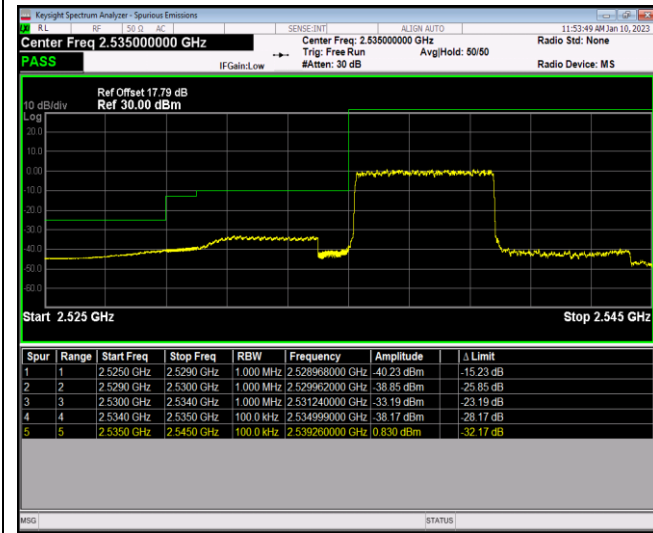

Band41-5MHz-QPSK-40065-25RB#0

Band41-5MHz-QPSK-41215-1RB#24