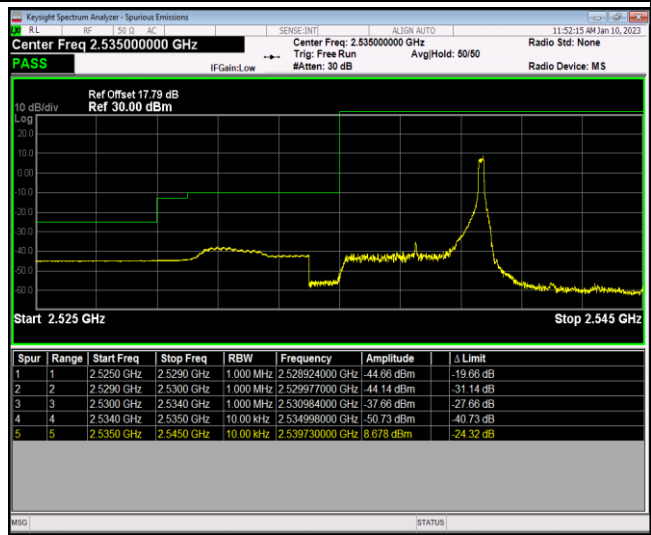

Band17-10MHz-64QAM-23780-50RB#0

Band17-10MHz-64QAM-23800-1RB#0

Band17-10MHz-64QAM-23800-1RB#49

Band17-10MHz-64QAM-23800-50RB#0

Band41-5MHz-QPSK-40065-1RB#0

Band41-5MHz-QPSK-40065-1RB#24

Band41-5MHz-QPSK-40065-25RB#0