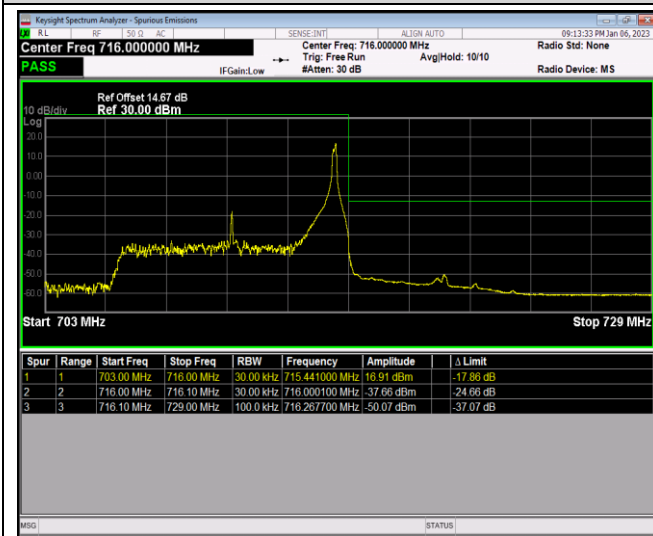

Band17-10MHz-64QAM-23780-50RB#0

Band17-10MHz-64QAM-23800-1RB#0

Band17-10MHz-64QAM-23800-1RB#49

Band17-10MHz-64QAM-23800-50RB#0

Band41-5MHz-QPSK-40065-1RB#0

Band41-5MHz-QPSK-40065-1RB#24

Band41-5MHz-QPSK-40065-25RB#0