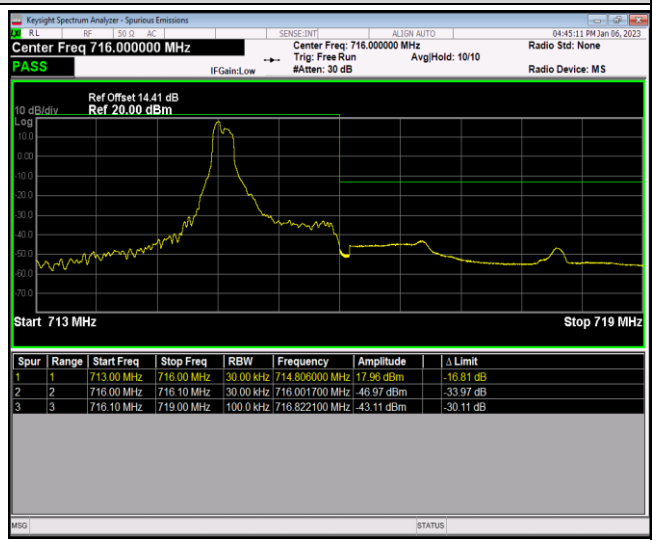

Band12-1.4MHz-QPSK-23173-1RB#5

Band12-1.4MHz-QPSK-23173-6RB#0

Band12-1.4MHz-16QAM-23017-1RB#0

Band12-1.4MHz-16QAM-23017-1RB#5

Band12-1.4MHz-16QAM-23017-6RB#0

Band12-1.4MHz-16QAM-23173-1RB#0

Band12-1.4MHz-16QAM-23173-1RB#5