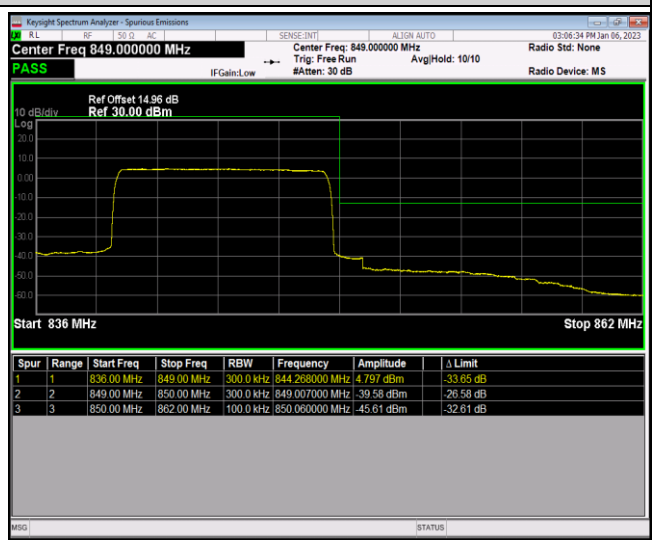

Band5-10MHz-64QAM-20600-1RB#0

Band5-10MHz-64QAM-20600-1RB#49

Band5-10MHz-64QAM-20600-50RB#0

Band7-5MHz-QPSK-20775-1RB#0

Band7-5MHz-QPSK-20775-1RB#24

Band7-5MHz-QPSK-20775-25RB#0

Band7-5MHz-QPSK-21425-1RB#0

Band7-5MHz-QPSK-21425-1RB#24