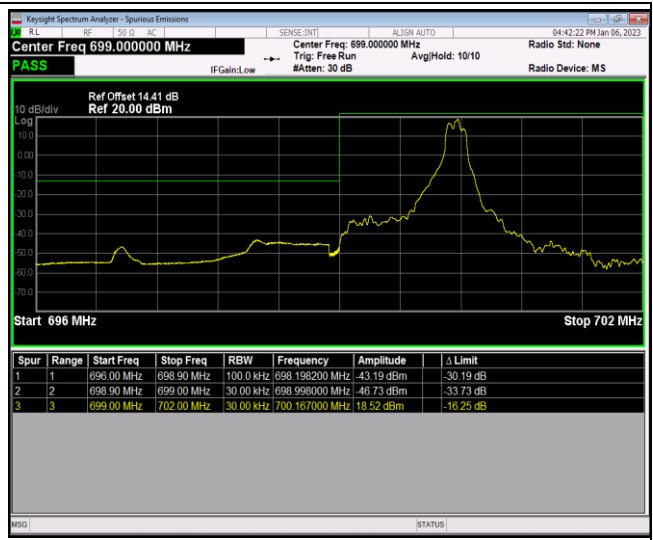

Band12-1.4MHz-QPSK-23173-1RB#5

Band12-1.4MHz-QPSK-23173-6RB#0

Band12-1.4MHz-16QAM-23017-1RB#0

Band12-1.4MHz-16QAM-23017-1RB#5

Band12-1.4MHz-16QAM-23017-6RB#0

Band12-1.4MHz-16QAM-23173-1RB#0

Band12-1.4MHz-16QAM-23173-1RB#5