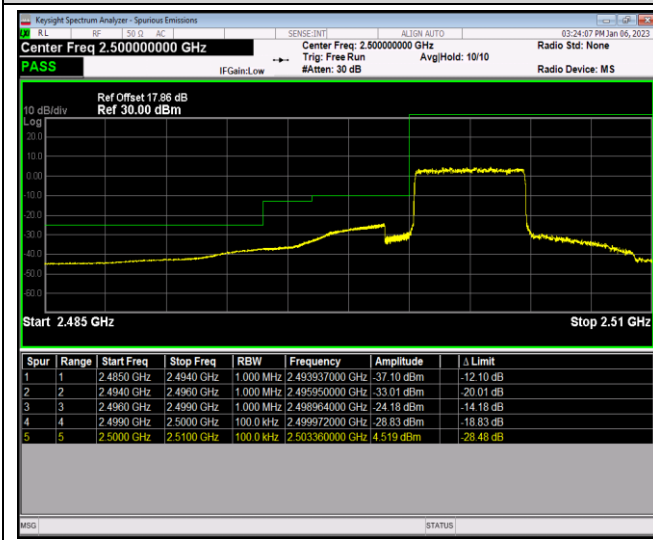

Band5-10MHz-64QAM-20600-1RB#0

Band5-10MHz-64QAM-20600-1RB#49

Band5-10MHz-64QAM-20600-50RB#0

Band7-5MHz-QPSK-20775-1RB#0

Band7-5MHz-QPSK-20775-1RB#24

Band7-5MHz-QPSK-20775-25RB#0

Band7-5MHz-QPSK-21425-1RB#0

Band7-5MHz-QPSK-21425-1RB#24