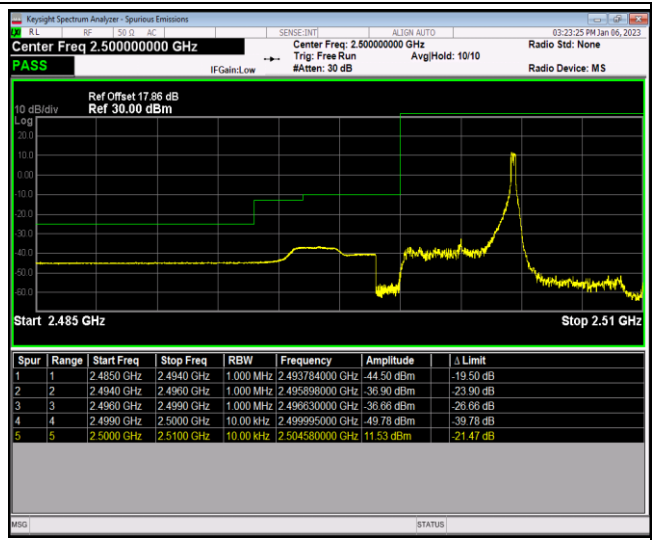

Band5-10MHz-64QAM-20600-1RB#0

Band5-10MHz-64QAM-20600-1RB#49

Band5-10MHz-64QAM-20600-50RB#0

Band7-5MHz-QPSK-20775-1RB#0

Band7-5MHz-QPSK-20775-1RB#24

Band7-5MHz-QPSK-20775-25RB#0

Band7-5MHz-QPSK-21425-1RB#0

Band7-5MHz-QPSK-21425-1RB#24