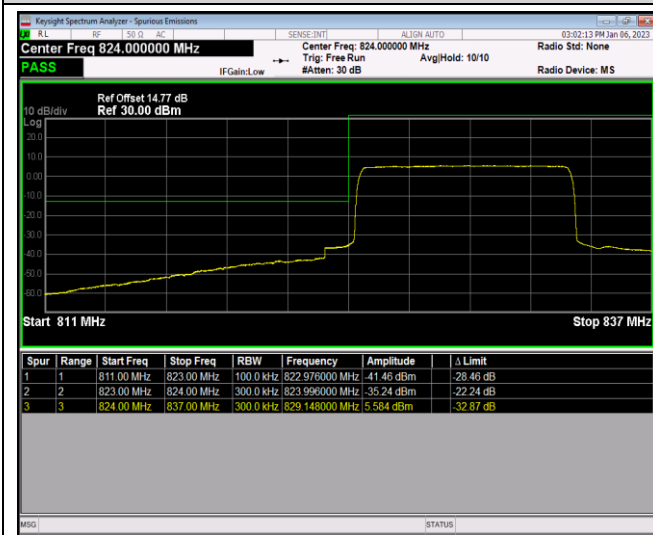

Band5-10MHz-16QAM-20450-50RB#0

Band5-10MHz-16QAM-20600-1RB#0

Band5-10MHz-16QAM-20600-1RB#49

Band5-10MHz-16QAM-20600-50RB#0

Band5-10MHz-64QAM-20450-1RB#0

Band5-10MHz-64QAM-20450-1RB#49

Band5-10MHz-64QAM-20450-50RB#0