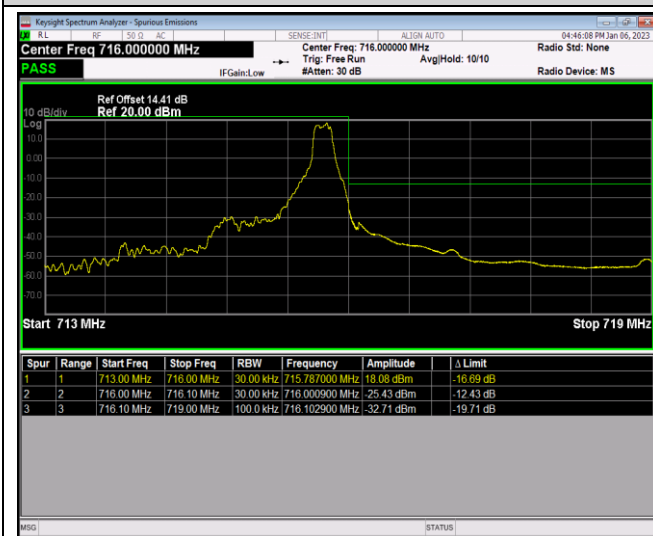

Band12-1.4MHz-QPSK-23173-1RB#5

Band12-1.4MHz-16QAM-23017-1RB#0