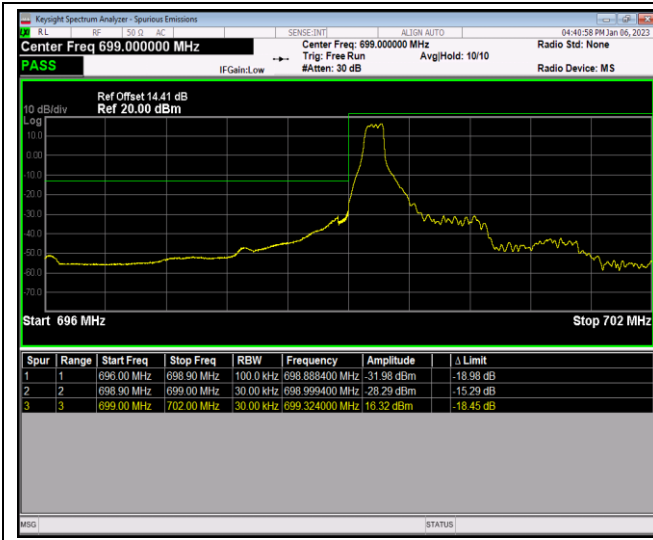

Band12-1.4MHz-QPSK-23173-1RB#5

Band12-1.4MHz-QPSK-23173-6RB#0

Band12-1.4MHz-16QAM-23017-1RB#0

Band12-1.4MHz-16QAM-23017-1RB#5

Band12-1.4MHz-16QAM-23017-6RB#0

Band12-1.4MHz-16QAM-23173-1RB#0

Band12-1.4MHz-16QAM-23173-1RB#5