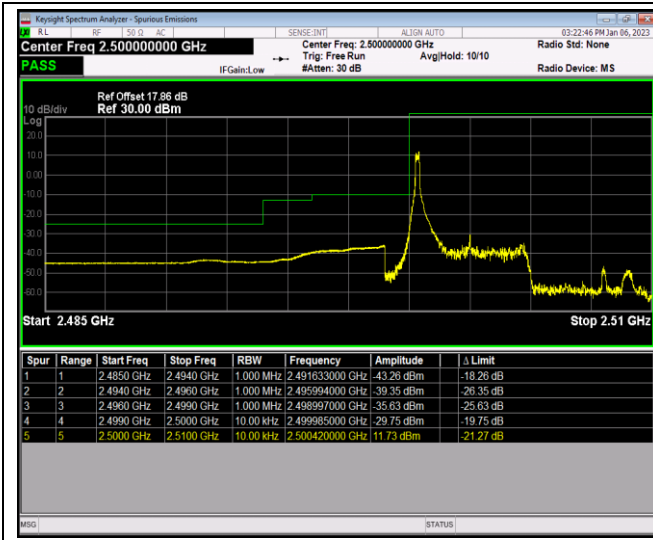

Band5-10MHz-64QAM-20600-1RB#0

Band5-10MHz-64QAM-20600-1RB#49

Band5-10MHz-64QAM-20600-50RB#0

Band7-5MHz-QPSK-20775-1RB#0

Band7-5MHz-QPSK-20775-1RB#24

Band7-5MHz-QPSK-20775-25RB#0

Band7-5MHz-QPSK-21425-1RB#0

Band7-5MHz-QPSK-21425-1RB#24