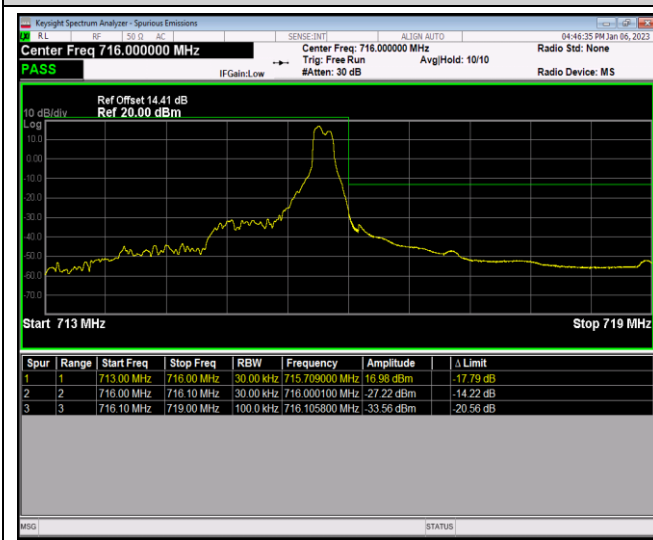

Band12-1.4MHz-16QAM-23173-1RB#5

Band12-1.4MHz-64QAM-23017-1RB#0