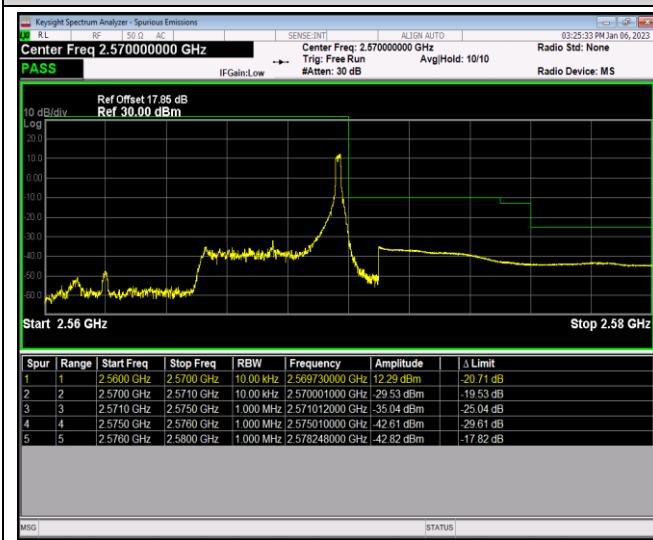

Band7-5MHz-QPSK-21425-1RB#24

Band7-5MHz-16QAM-20775-1RB#0