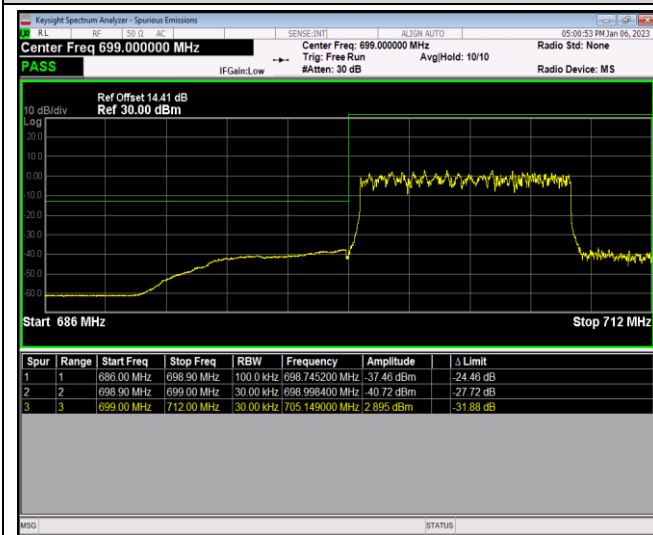

Band12-10MHz-QPSK-23060-50RB#0

Band12-10MHz-QPSK-23130-1RB#49