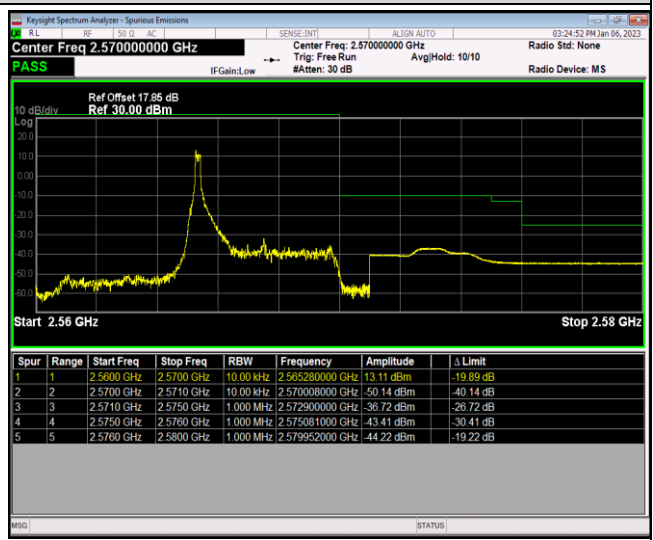

Band5-10MHz-64QAM-20600-1RB#0

Band5-10MHz-64QAM-20600-1RB#49

Band5-10MHz-64QAM-20600-50RB#0

Band7-5MHz-QPSK-20775-1RB#0

Band7-5MHz-QPSK-20775-1RB#24

Band7-5MHz-QPSK-20775-25RB#0

Band7-5MHz-QPSK-21425-1RB#0

Band7-5MHz-QPSK-21425-1RB#24