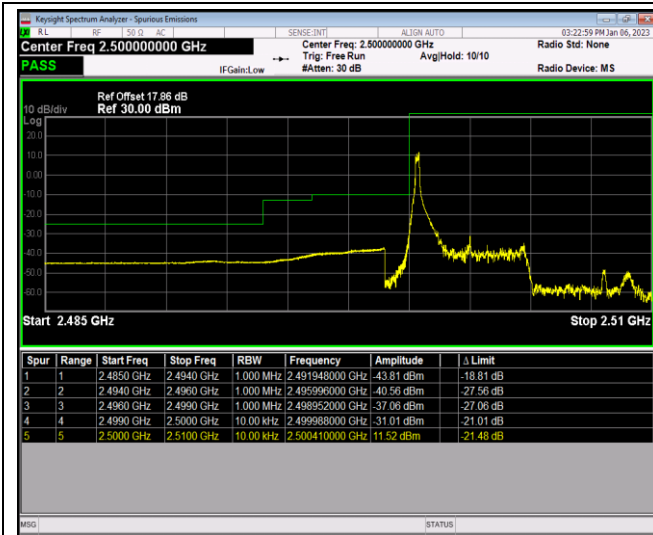

Band7-5MHz-16QAM-20775-1RB#0

Band7-5MHz-16QAM-20775-25RB#0