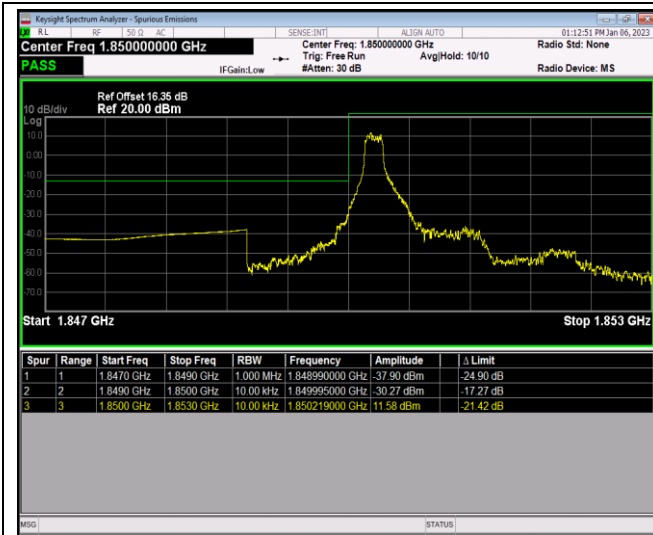

Band2-1.4MHz-64QAM-18607-6RB#0