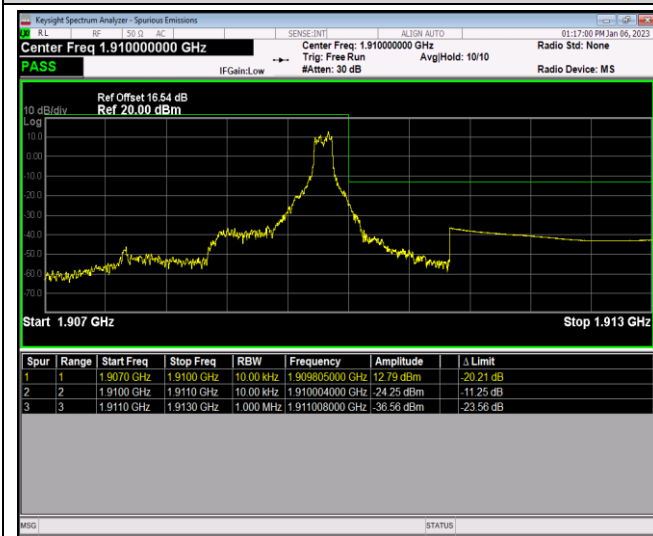

Band2-1.4MHz-64QAM-19193-1RB#5

Band2-20MHz-QPSK-18700-1RB#0