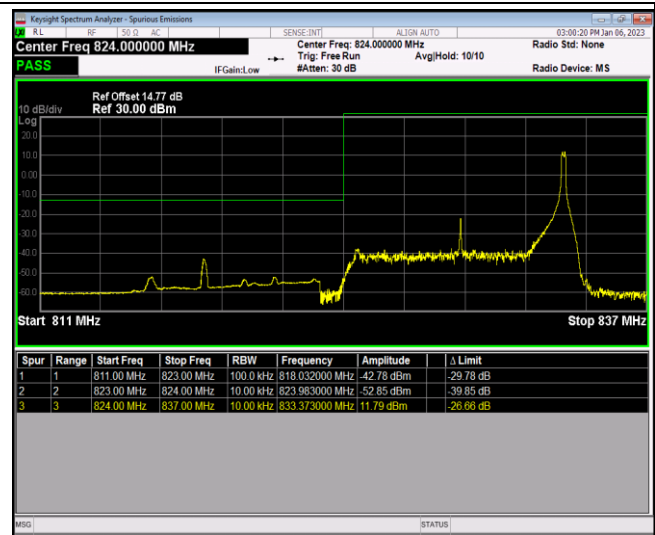

Band5-1.4MHz-64QAM-20643-1RB#0

Band5-1.4MHz-64QAM-20643-1RB#5

Band5-1.4MHz-64QAM-20643-6RB#0

Band5-10MHz-QPSK-20450-1RB#0

Band5-10MHz-QPSK-20450-1RB#49

Band5-10MHz-QPSK-20450-50RB#0

Band5-10MHz-QPSK-20600-1RB#0