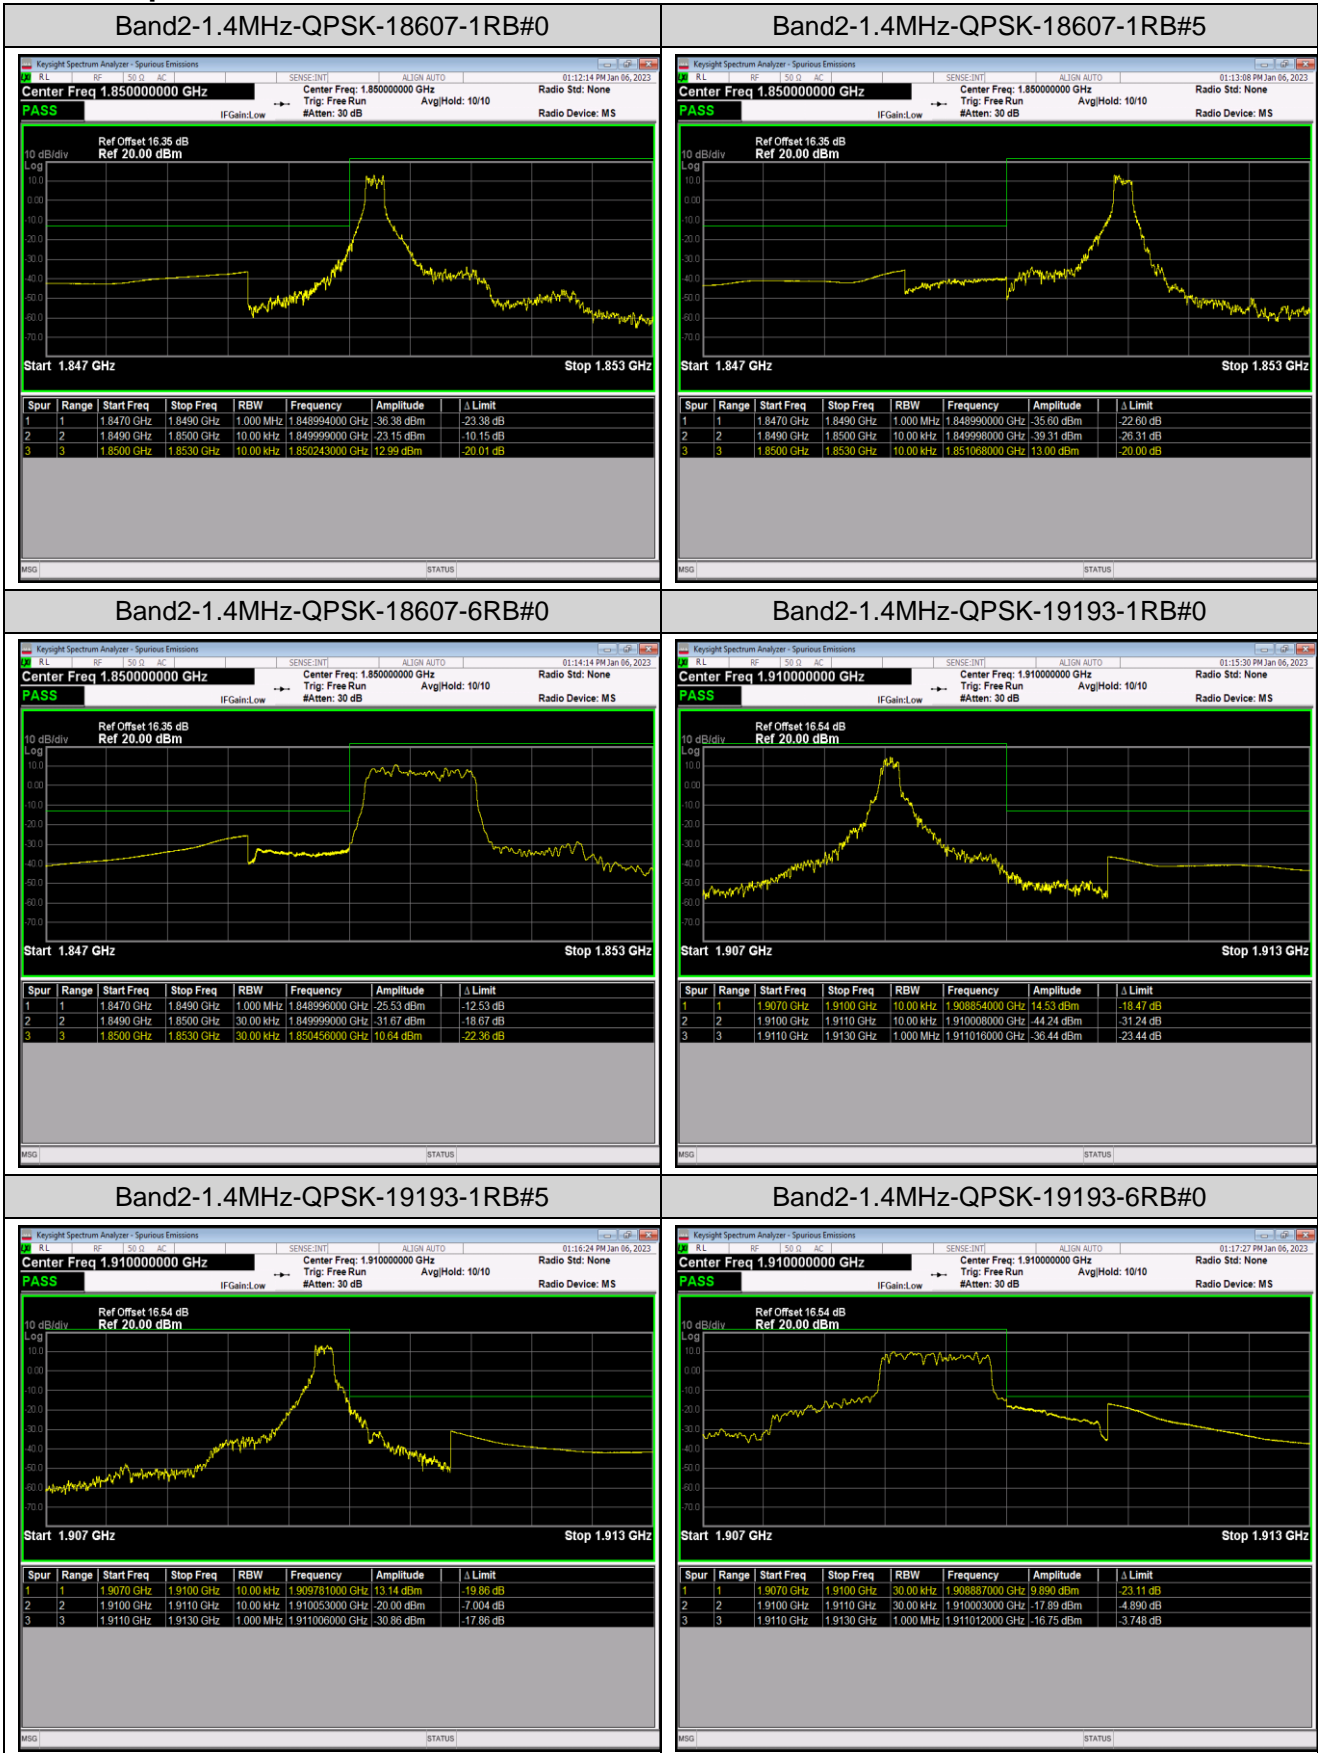

Test Graphs