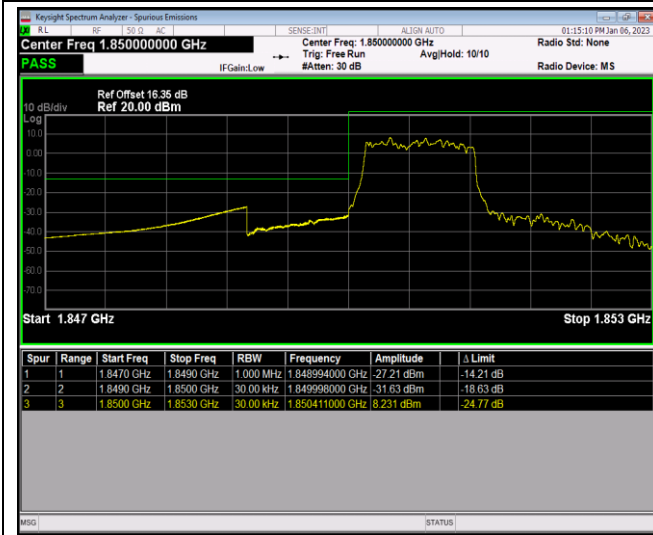

*Remark: All bandwidth and all modulation had been tested, but only the worst case data displayed in this report.*

Test Graphs

Band2-1.4MHz-64QAM-18607-6RB#0

Band2-1.4MHz-64QAM-19193-1RB#0

Band2-1.4MHz-64QAM-19193-1RB#5