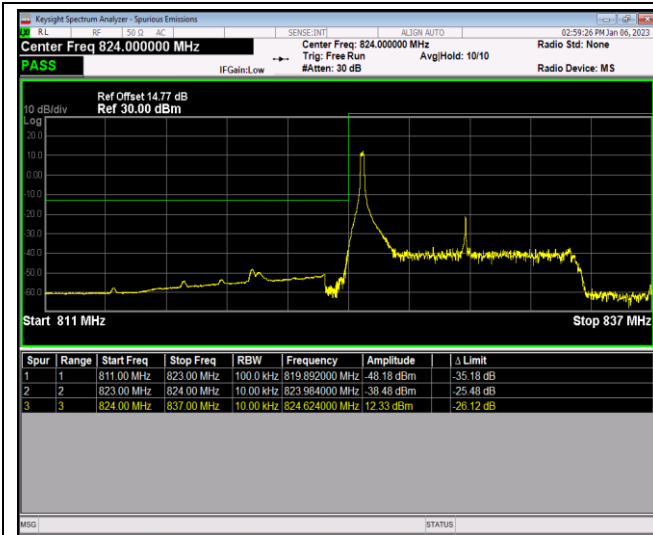

Band5-1.4MHz-64QAM-20643-1RB#0

Band5-1.4MHz-64QAM-20643-1RB#5

Band5-1.4MHz-64QAM-20643-6RB#0

Band5-10MHz-QPSK-20450-1RB#0

Band5-10MHz-QPSK-20450-1RB#49

Band5-10MHz-QPSK-20450-50RB#0

Band5-10MHz-QPSK-20600-1RB#0