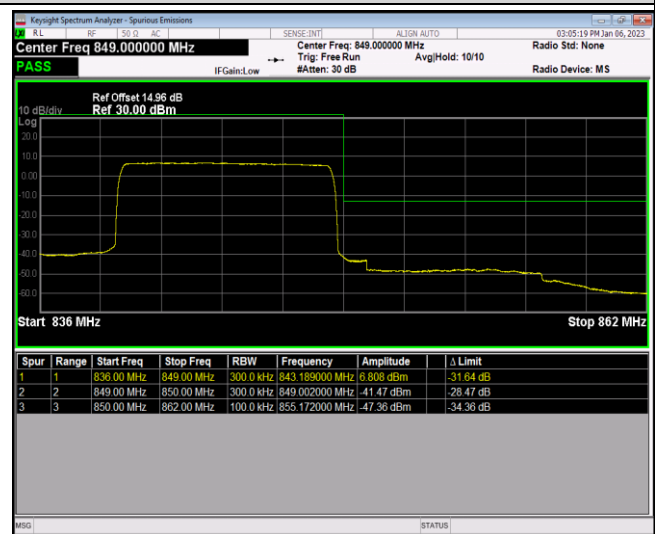

Band5-10MHz-QPSK-20600-50RB#0

Band5-10MHz-16QAM-20450-1RB#49