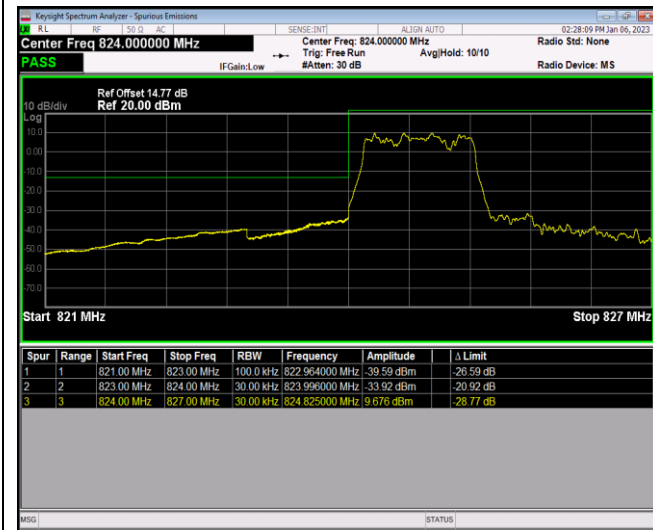

Band5-1.4MHz-16QAM-20407-6RB#0

Band5-1.4MHz-16QAM-20643-1RB#5