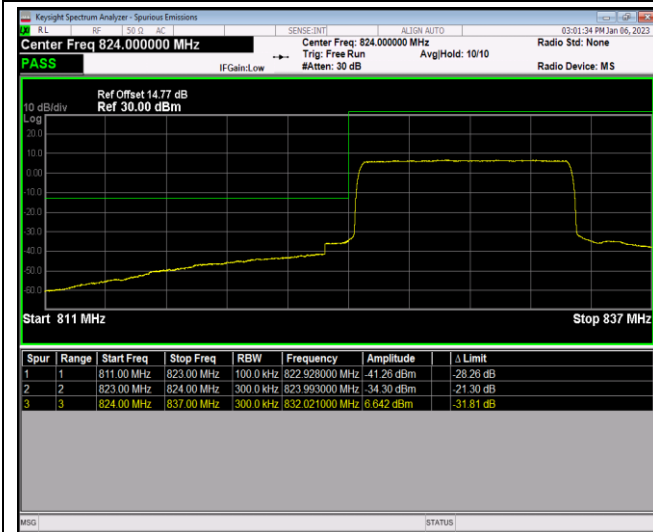

Band5-1.4MHz-64QAM-20643-1RB#0

Band5-1.4MHz-64QAM-20643-1RB#5

Band5-1.4MHz-64QAM-20643-6RB#0

Band5-10MHz-QPSK-20450-1RB#0

Band5-10MHz-QPSK-20450-1RB#49

Band5-10MHz-QPSK-20450-50RB#0

Band5-10MHz-QPSK-20600-1RB#0