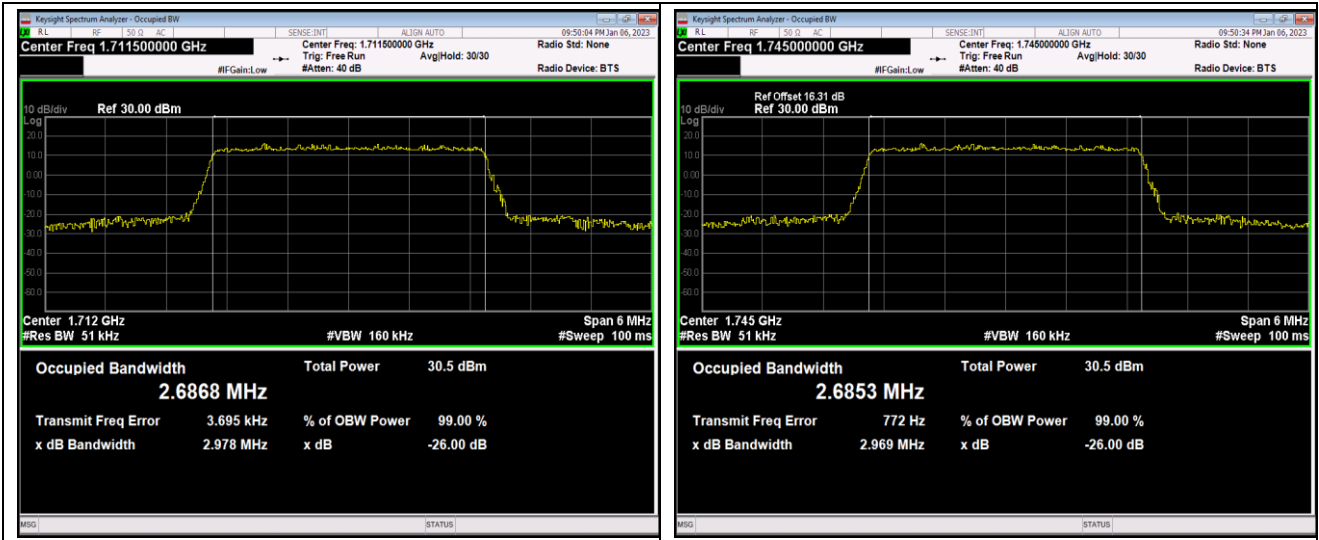

Band66-3MHz-16QAM-131987-15RB#0

Band66-3MHz-16QAM-132322-15RB#0

Band66-3MHz-16QAM-132657-15RB#0

Band66-3MHz-64QAM-131987-15RB#0