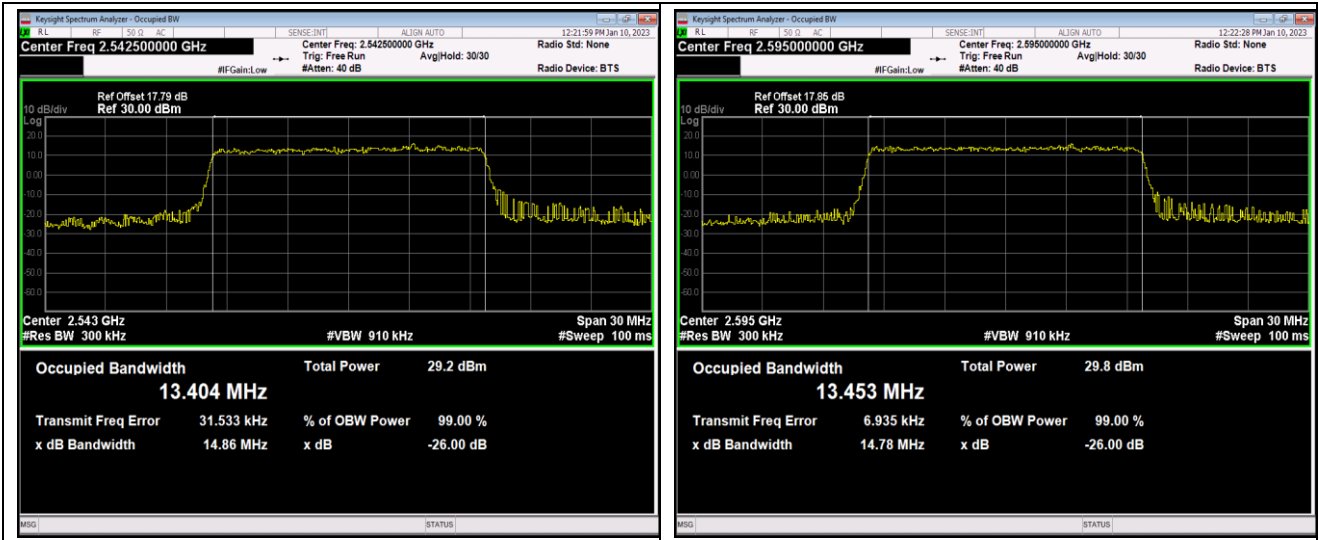

Band41-15MHz-16QAM-40115-75RB#0

Band41-15MHz-16QAM-40640-75RB#0

Band41-15MHz-16QAM-41165-75RB#0

Band41-15MHz-64QAM-40115-75RB#0

Band41-15MHz-64QAM-40640-75RB#0

Band41-15MHz-64QAM-41165-75RB#0

Band41-20MHz-QPSK-40140-100RB#0