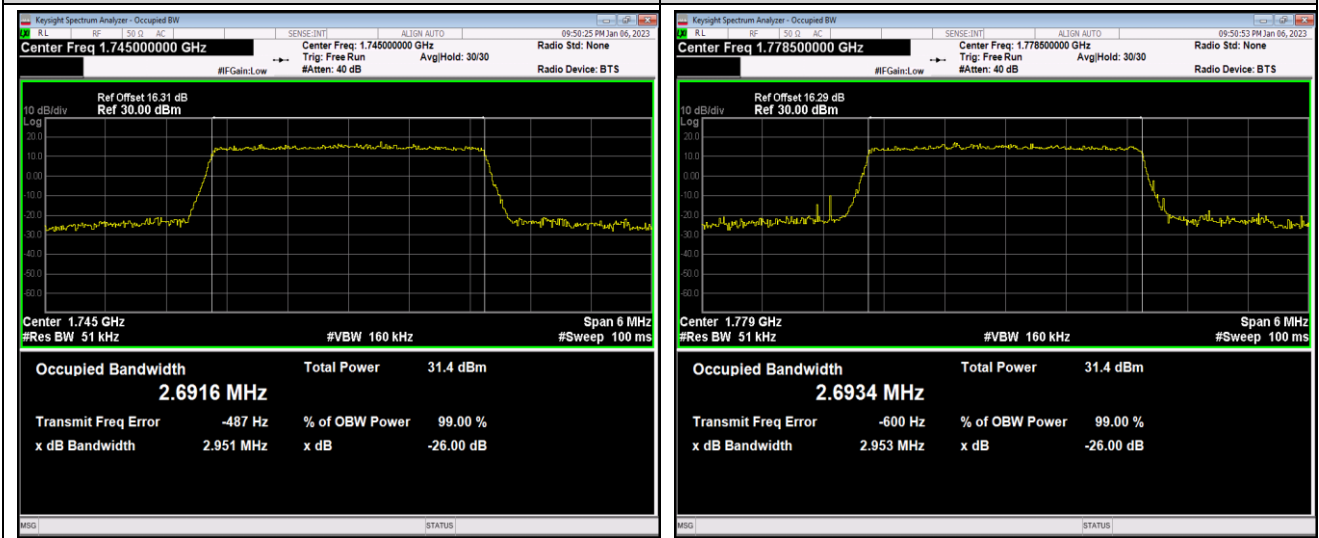

Band66-1.4MHz-64QAM-131979-6RB#0

Band66-1.4MHz-64QAM-132322-6RB#0

Band66-1.4MHz-64QAM-132665-6RB#0

Band66-3MHz-QPSK-131987-15RB#0

Band66-3MHz-QPSK-132322-15RB#0

Band66-3MHz-QPSK-132657-15RB#0

Band66-3MHz-16QAM-131987-15RB#0