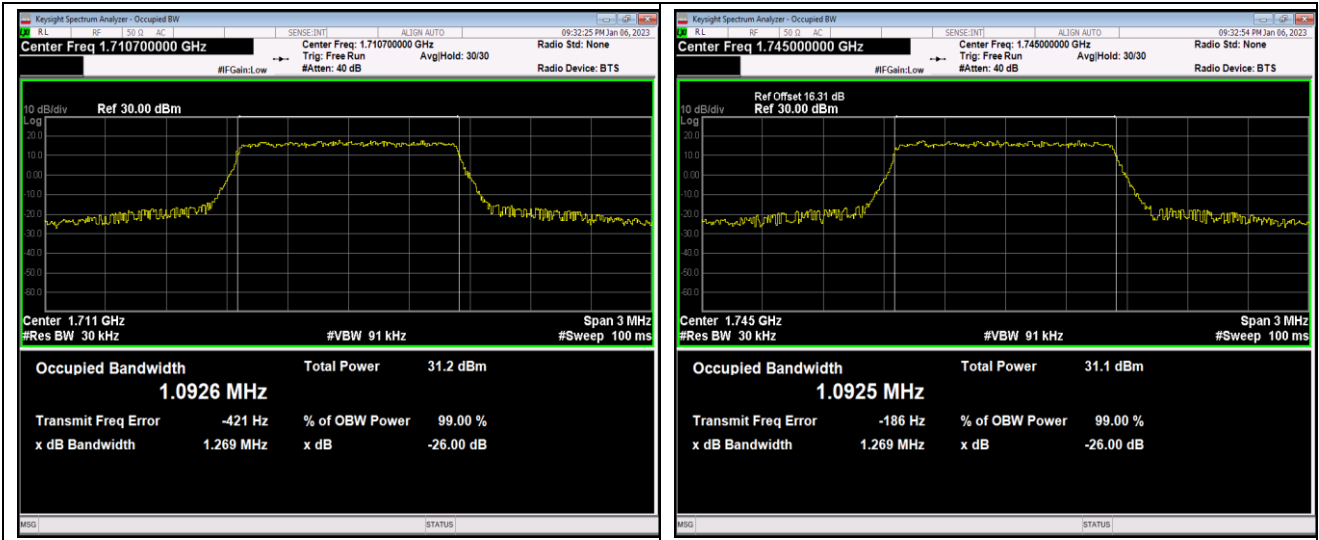

Band66-1.4MHz-QPSK-131979-6RB#0

Band66-1.4MHz-QPSK-132322-6RB#0

Band66-1.4MHz-QPSK-132665-6RB#0

Band66-1.4MHz-16QAM-131979-6RB#0