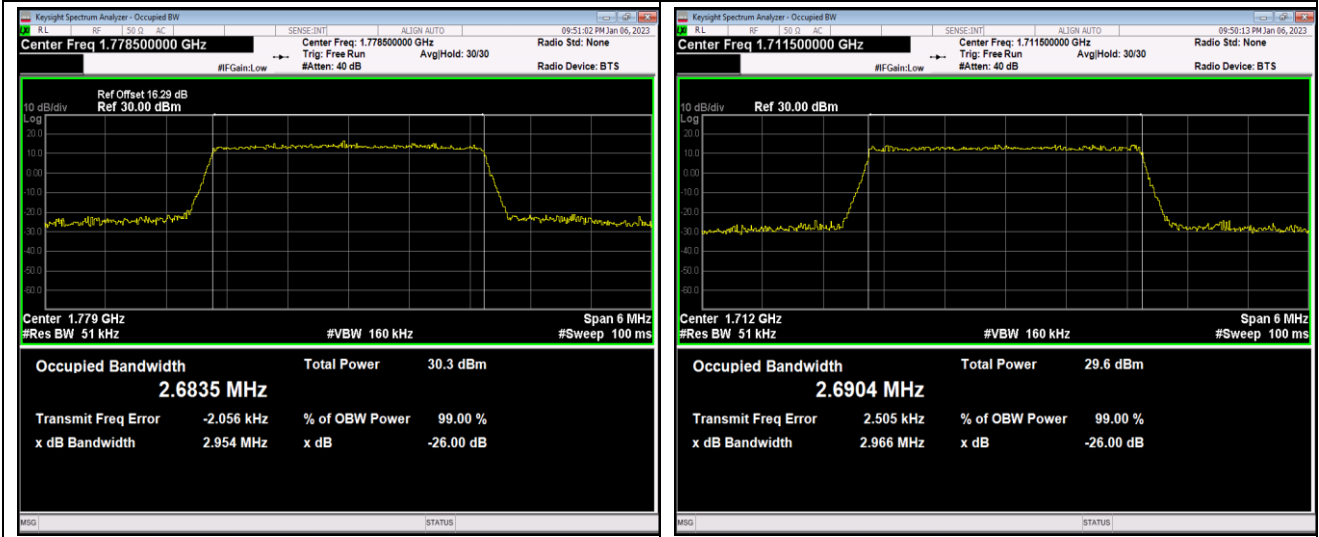

Band66-3MHz-16QAM-132657-15RB#0

Band66-3MHz-64QAM-131987-15RB#0

Band66-3MHz-64QAM-132322-15RB#0

Band66-3MHz-64QAM-132657-15RB#0