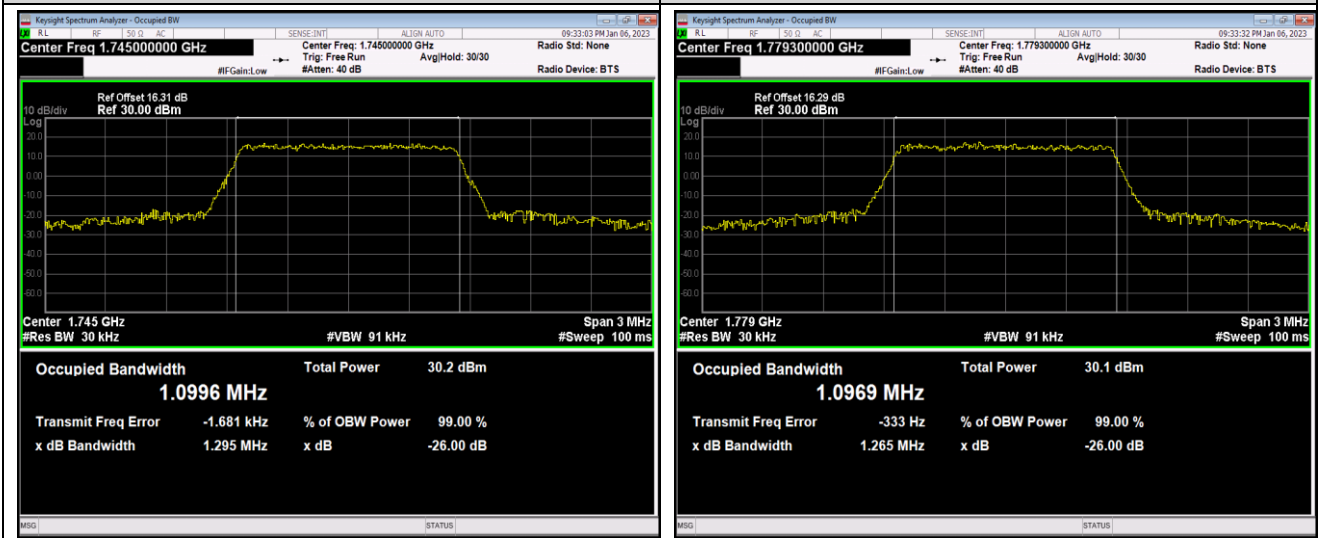

Band41-20MHz-64QAM-41140-100RB#0

Band66-1.4MHz-QPSK-131979-6RB#0

Band66-1.4MHz-QPSK-132322-6RB#0

Band66-1.4MHz-QPSK-132665-6RB#0

Band66-1.4MHz-16QAM-131979-6RB#0

Band66-1.4MHz-16QAM-132322-6RB#0

Band66-1.4MHz-16QAM-132665-6RB#0