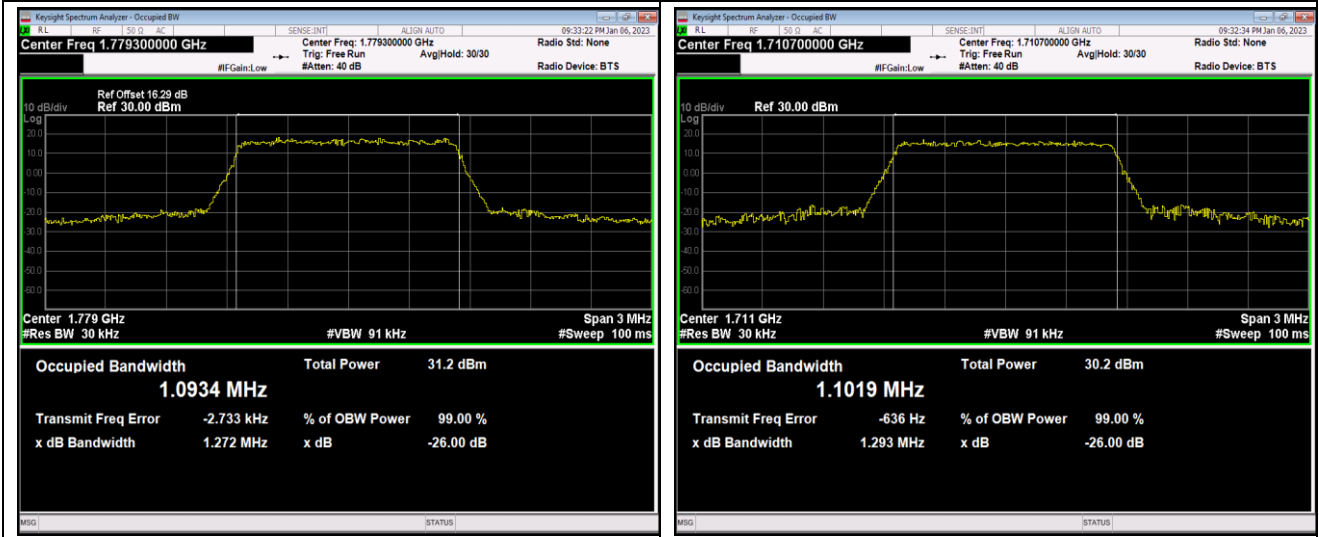

Band41-20MHz-64QAM-41140-100RB#0

Band66-1.4MHz-QPSK-131979-6RB#0

Band66-1.4MHz-QPSK-132322-6RB#0

Band66-1.4MHz-QPSK-132665-6RB#0

Band66-1.4MHz-16QAM-131979-6RB#0

Band66-1.4MHz-16QAM-132322-6RB#0

Band66-1.4MHz-16QAM-132665-6RB#0