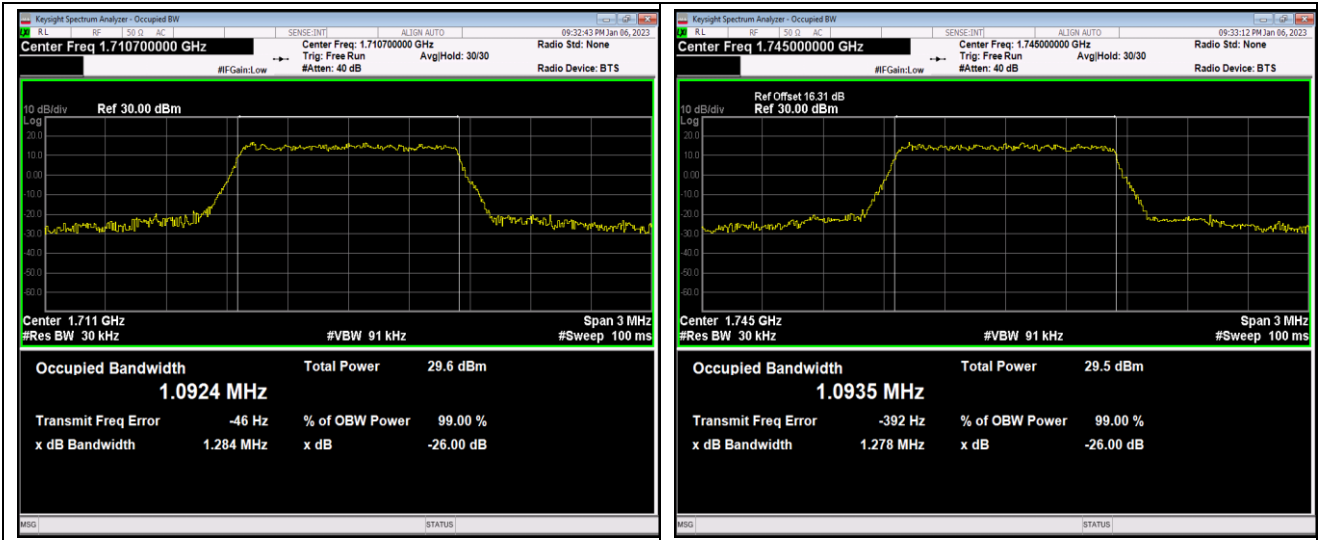

Band66-1.4MHz-64QAM-131979-6RB#0

Band66-1.4MHz-64QAM-132322-6RB#0

Band66-1.4MHz-64QAM-132665-6RB#0

Band66-3MHz-QPSK-131987-15RB#0