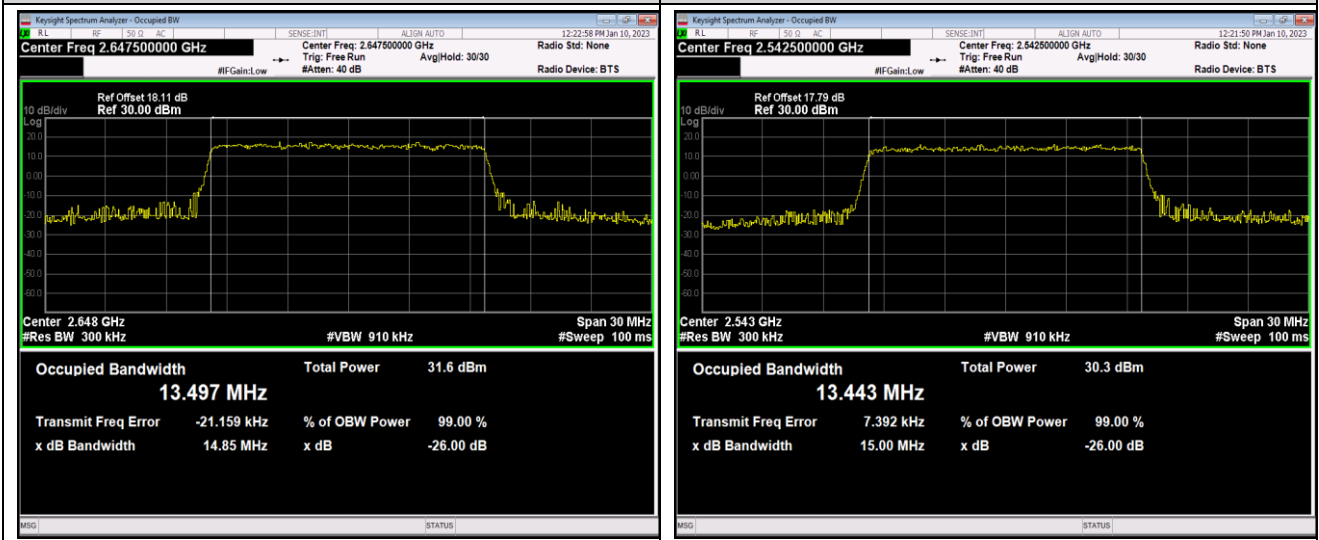

Band41-15MHz-QPSK-41165-75RB#0

Band41-15MHz-16QAM-40115-75RB#0

Band41-15MHz-16QAM-40640-75RB#0

Band41-15MHz-16QAM-41165-75RB#0