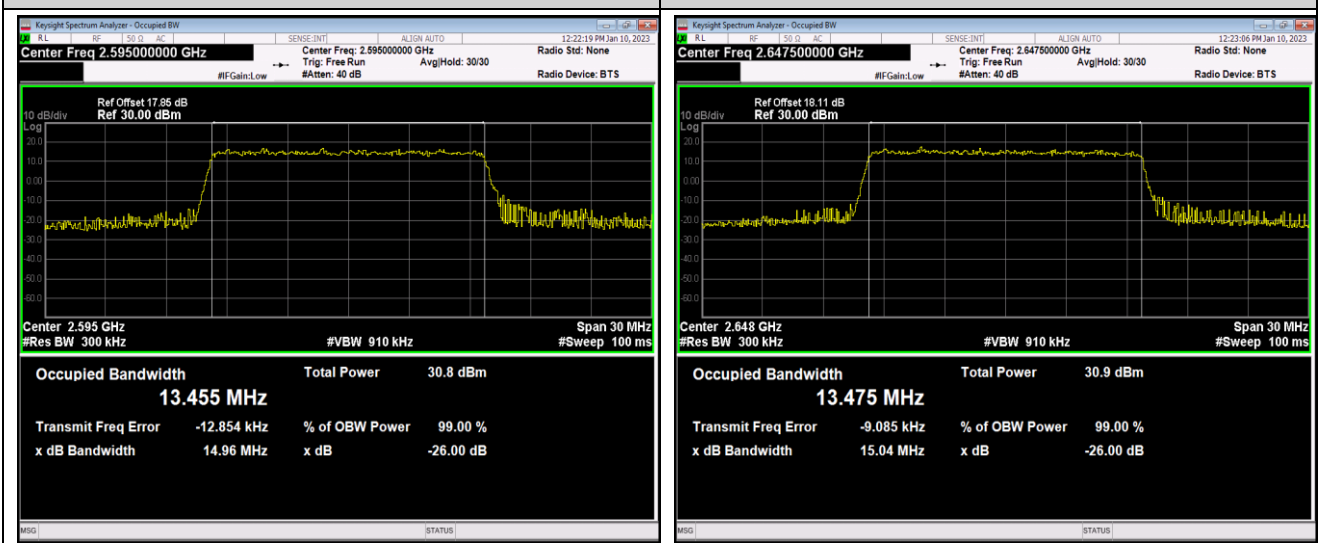

Band41-15MHz-16QAM-40640-75RB#0

Band41-15MHz-16QAM-41165-75RB#0

Band41-15MHz-64QAM-40115-75RB#0

Band41-15MHz-64QAM-40640-75RB#0