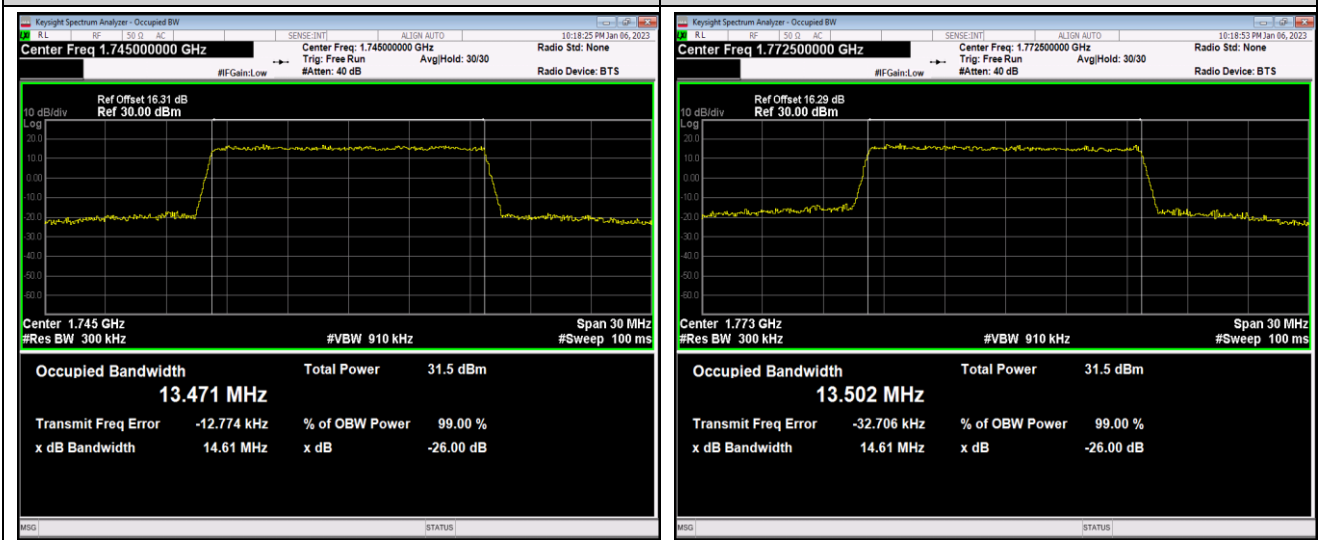

Band66-15MHz-16QAM-132322-75RB#0

Band66-15MHz-16QAM-132597-75RB#0

Band66-15MHz-64QAM-132047-75RB#0

Band66-15MHz-64QAM-132322-75RB#0