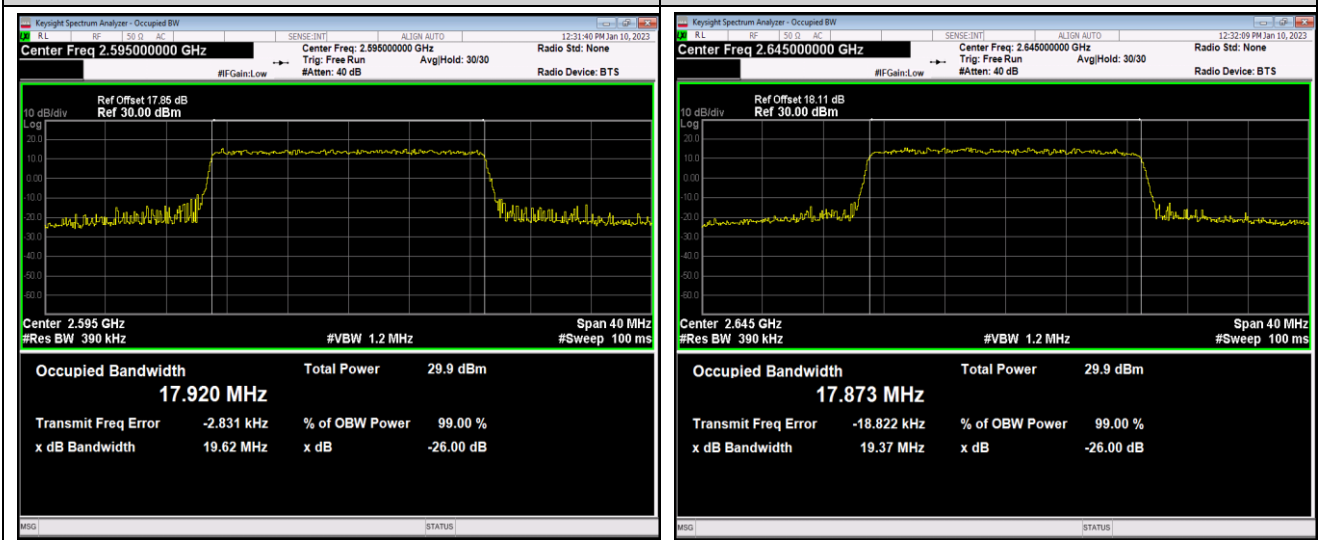

Band41-20MHz-64QAM-40640-100RB#0

Band41-20MHz-64QAM-41140-100RB#0

Band66-1.4MHz-QPSK-131979-6RB#0

Band66-1.4MHz-QPSK-132322-6RB#0