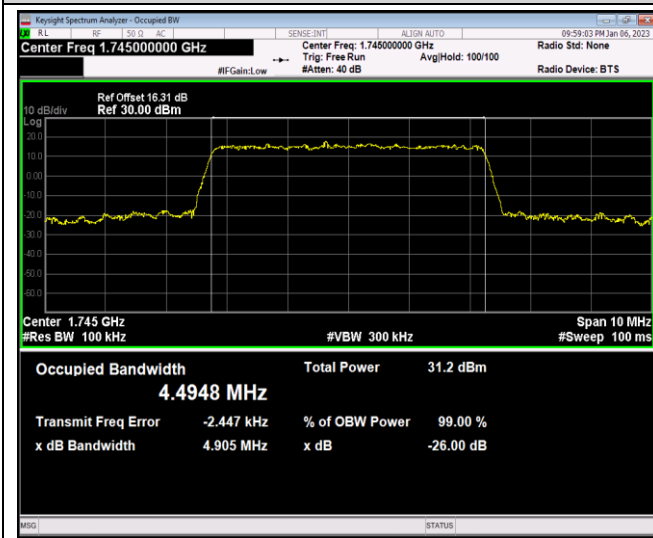

Band66-5MHz-QPSK-132647-25RB#0

Band66-5MHz-16QAM-131997-25RB#0

Band66-5MHz-16QAM-132322-25RB#0

Band66-5MHz-16QAM-132647-25RB#0

Band66-5MHz-64QAM-131997-25RB#0

Band66-5MHz-64QAM-132322-25RB#0

Band66-5MHz-64QAM-132647-25RB#0