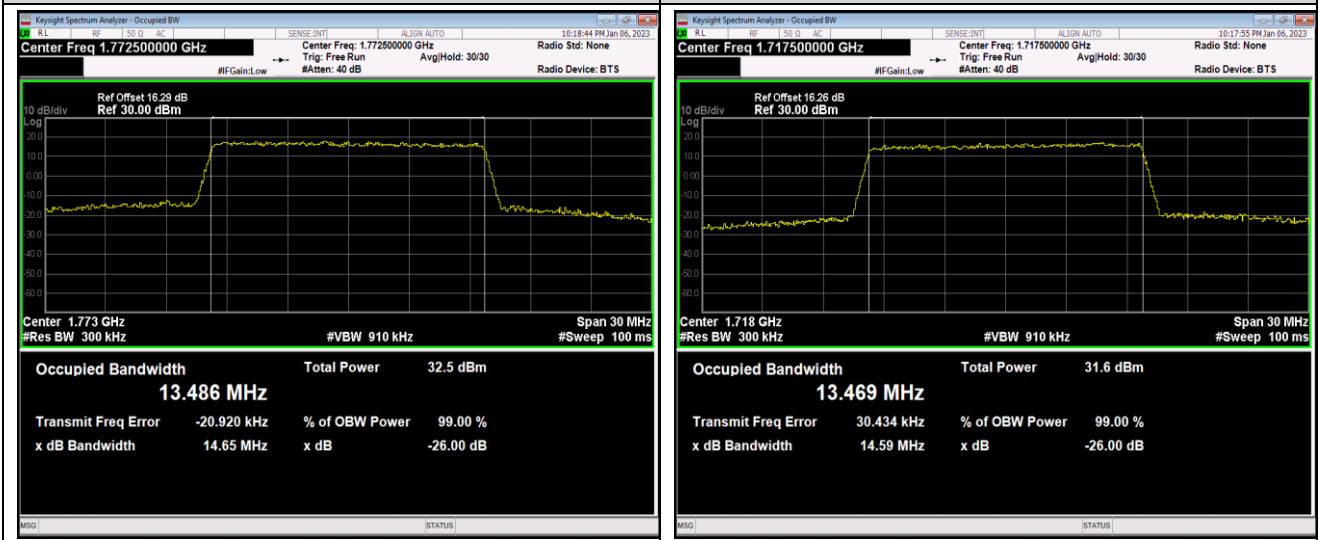

Band66-10MHz-64QAM-132322-50RB#0

Band66-10MHz-64QAM-132622-50RB#0

Band66-15MHz-QPSK-132047-75RB#0

Band66-15MHz-QPSK-132322-75RB#0

Band66-15MHz-QPSK-132597-75RB#0

Band66-15MHz-16QAM-132047-75RB#0

Band66-15MHz-16QAM-132322-75RB#0