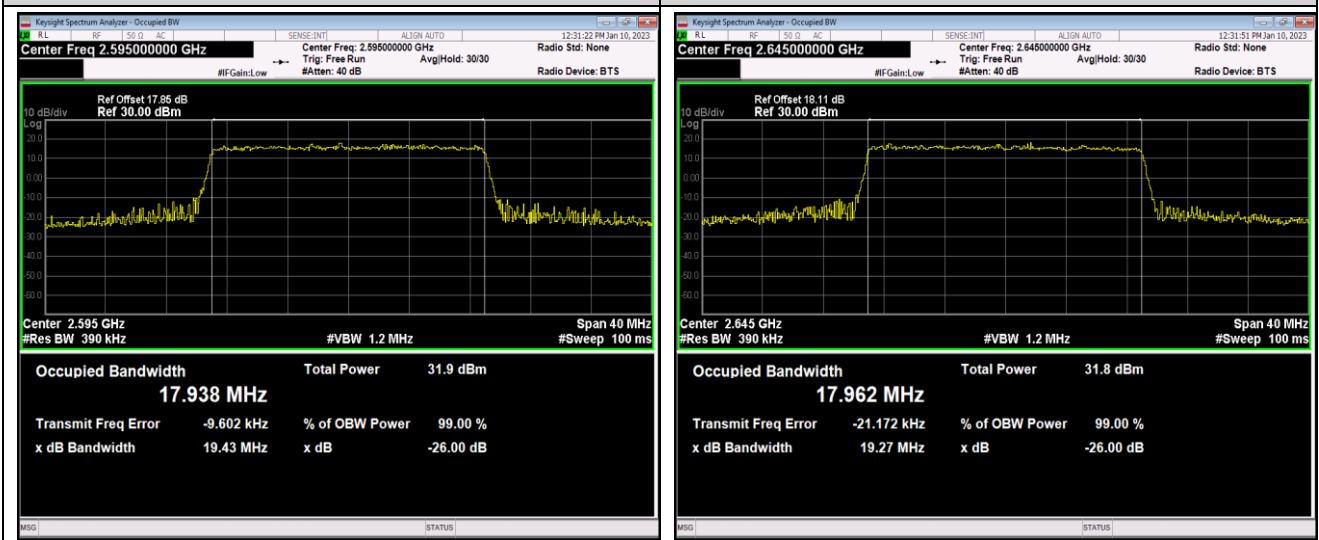

Band41-20MHz-QPSK-40640-100RB#0

Band41-20MHz-QPSK-41140-100RB#0

Band41-20MHz-16QAM-40140-100RB#0

Band41-20MHz-16QAM-40640-100RB#0