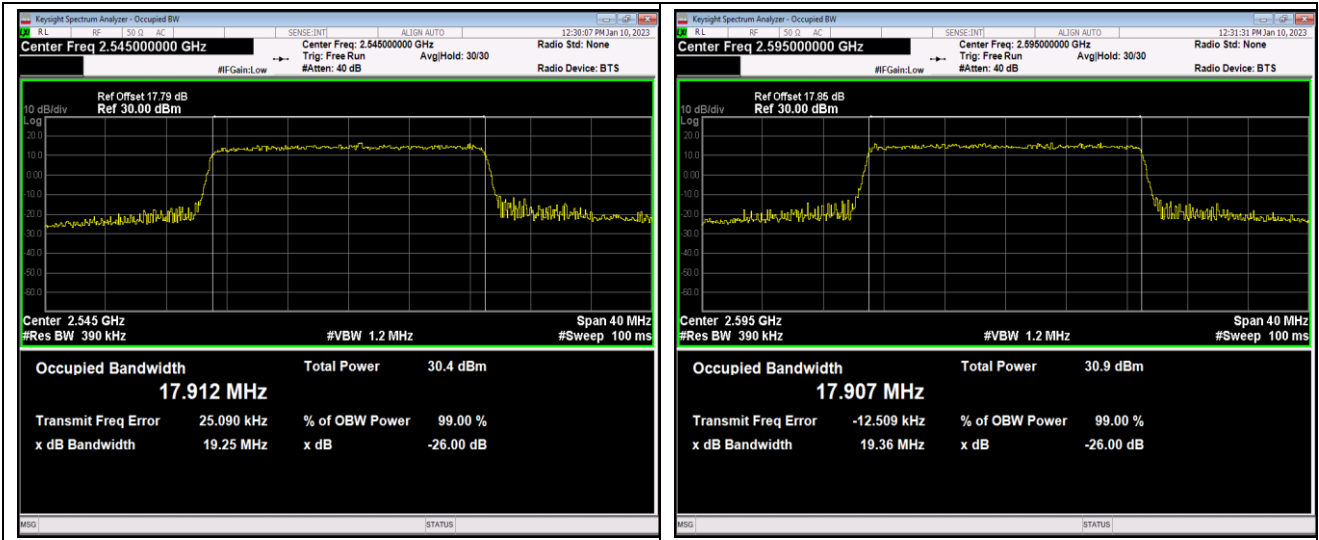

Band41-20MHz-16QAM-40140-100RB#0

Band41-20MHz-16QAM-40640-100RB#0

Band41-20MHz-16QAM-41140-100RB#0

Band41-20MHz-64QAM-40140-100RB#0