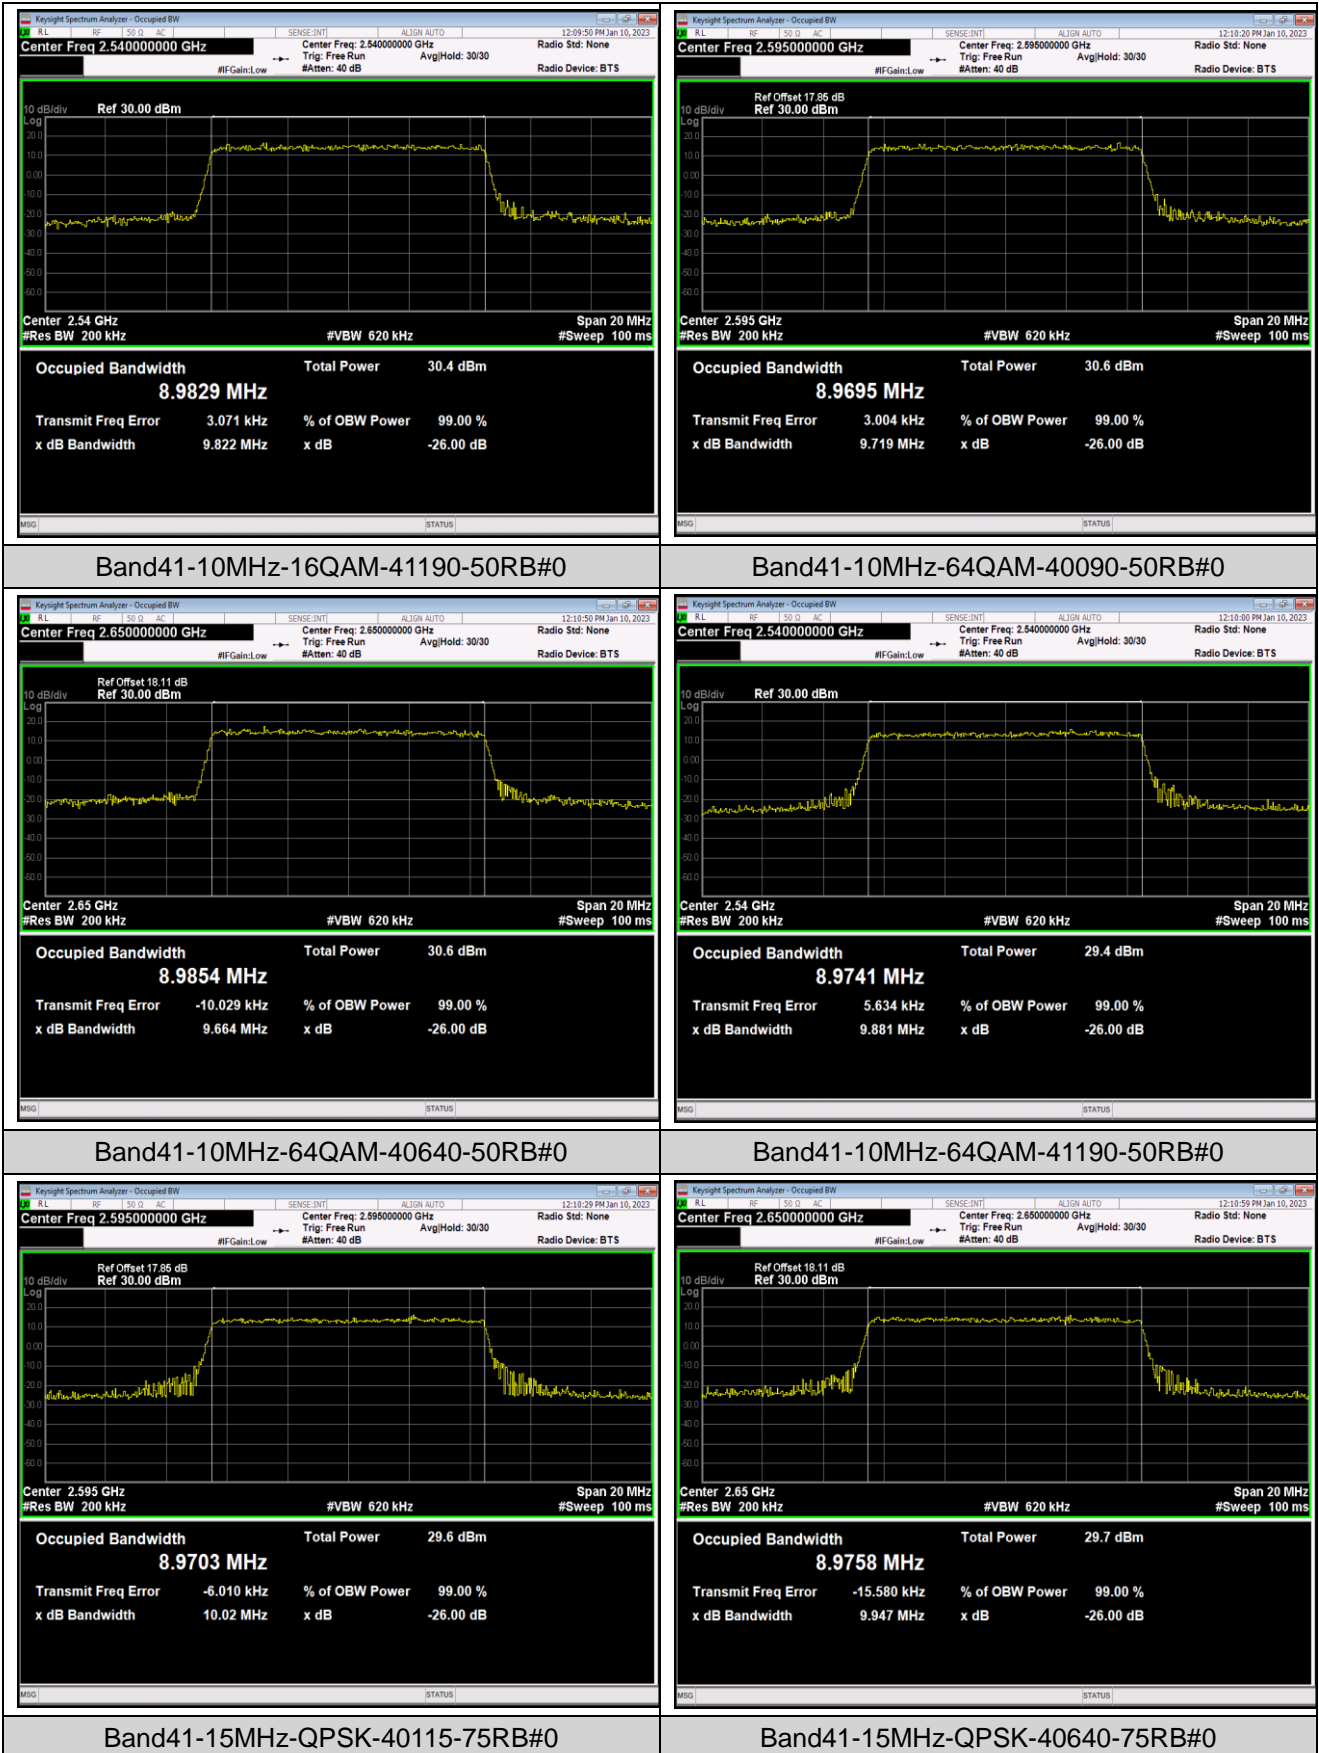

Band41-5MHz-64QAM-41215-25RB#0

Band41-10MHz-QPSK-40090-50RB#0

Band41-10MHz-QPSK-40640-50RB#0

Band41-10MHz-QPSK-41190-50RB#0

Band41-10MHz-16QAM-40090-50RB#0

Band41-10MHz-16QAM-40640-50RB#0

Band41-15MHz-QPSK-41165-75RB#0

Band41-15MHz-16QAM-40115-75RB#0

Band41-15MHz-16QAM-40640-75RB#0

Band41-15MHz-16QAM-41165-75RB#0

Band41-15MHz-64QAM-40115-75RB#0

Band41-15MHz-64QAM-40640-75RB#0

Band41-15MHz-64QAM-41165-75RB#0

Band41-20MHz-QPSK-40140-100RB#0