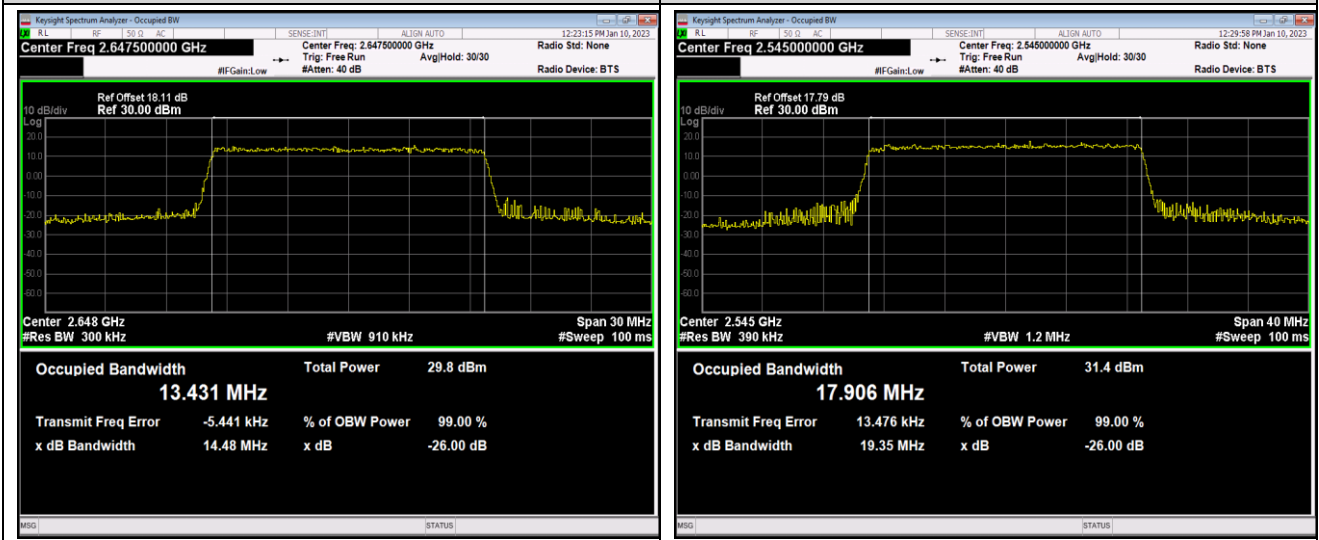

Band41-15MHz-16QAM-40115-75RB#0

Band41-15MHz-16QAM-40640-75RB#0

Band41-15MHz-16QAM-41165-75RB#0

Band41-15MHz-64QAM-40115-75RB#0

Band41-15MHz-64QAM-40640-75RB#0

Band41-15MHz-64QAM-41165-75RB#0

Band41-20MHz-QPSK-40140-100RB#0