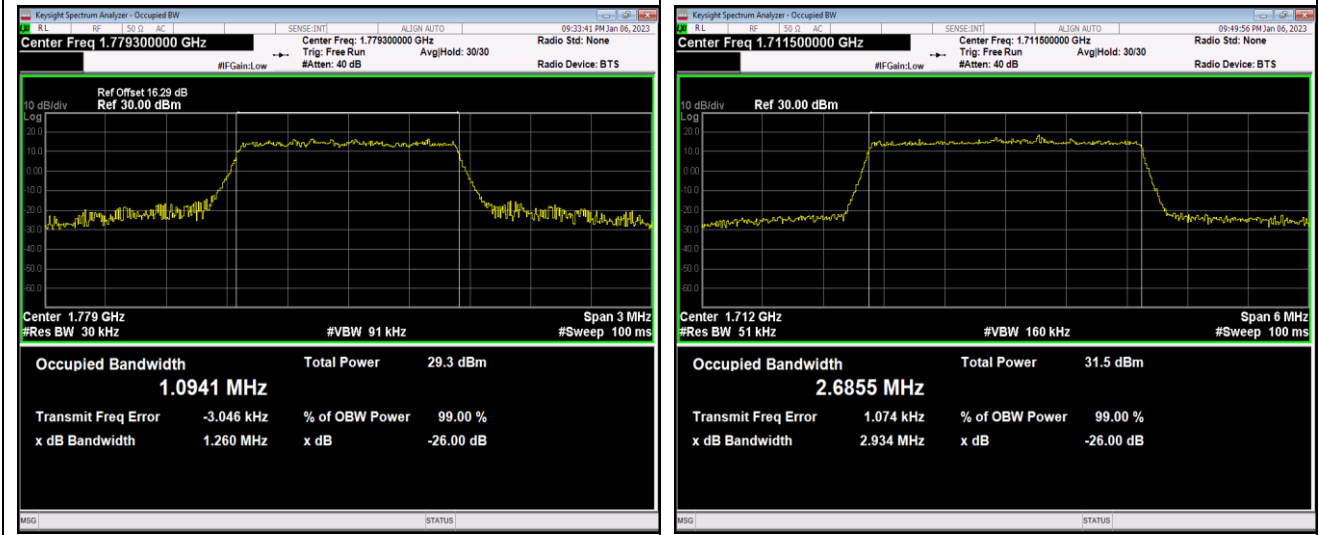

Band66-1.4MHz-64QAM-132665-6RB#0

Band66-3MHz-QPSK-131987-15RB#0

Band66-3MHz-QPSK-132322-15RB#0

Band66-3MHz-QPSK-132657-15RB#0