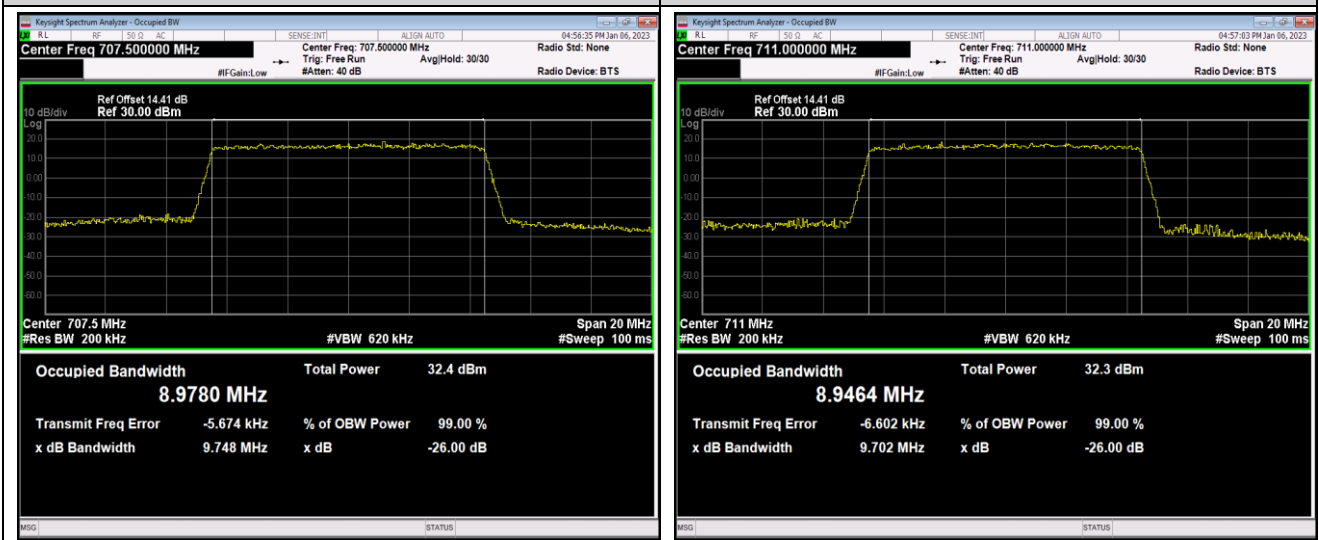

Band12-5MHz-64QAM-23035-25RB#0

Band12-5MHz-64QAM-23095-25RB#0

Band12-5MHz-64QAM-23155-25RB#0

Band12-10MHz-QPSK-23060-50RB#0

Band12-10MHz-QPSK-23095-50RB#0

Band12-10MHz-QPSK-23130-50RB#0

Band12-10MHz-16QAM-23060-50RB#0