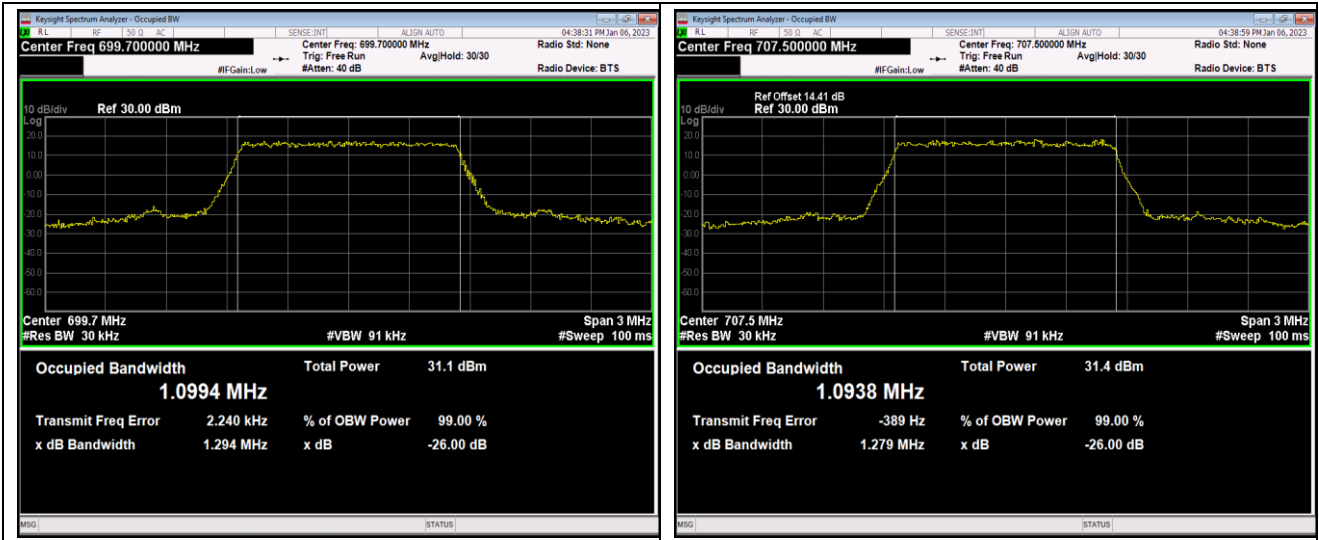

Band7-20MHz-16QAM-21350-100RB#0

Band7-20MHz-64QAM-20850-100RB#0

Band7-20MHz-64QAM-21100-100RB#0

Band7-20MHz-64QAM-21350-100RB#0

Band12-1.4MHz-QPSK-23017-6RB#0

Band12-1.4MHz-QPSK-23095-6RB#0

Band12-1.4MHz-QPSK-23173-6RB#0