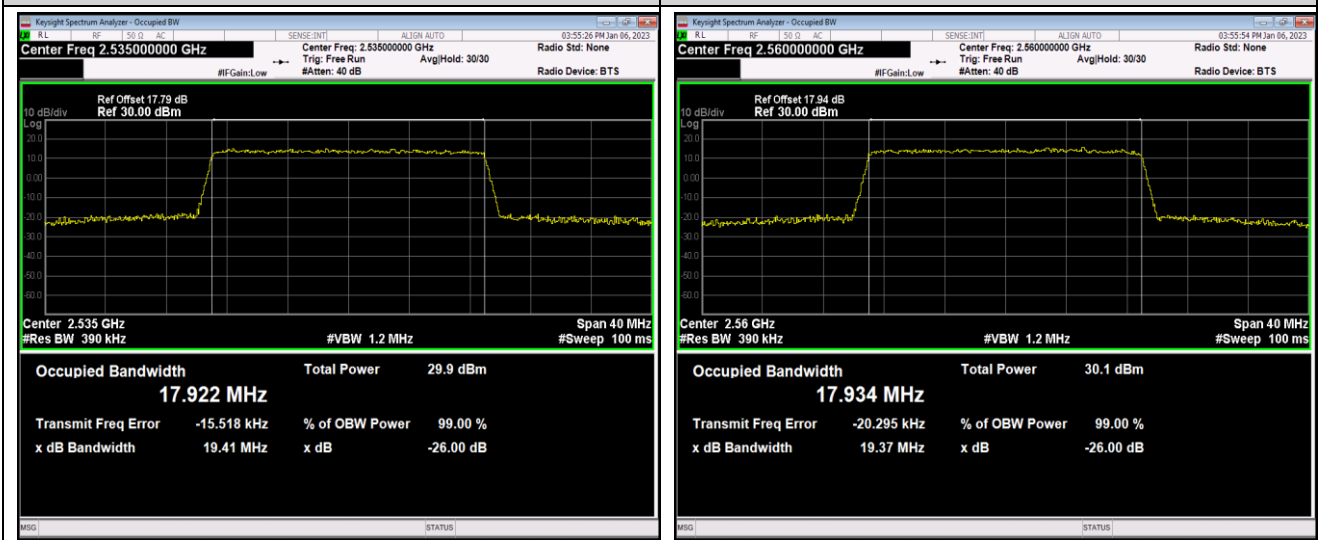

Band7-20MHz-16QAM-21350-100RB#0

Band7-20MHz-64QAM-20850-100RB#0

Band7-20MHz-64QAM-21100-100RB#0

Band7-20MHz-64QAM-21350-100RB#0

Band12-1.4MHz-QPSK-23017-6RB#0

Band12-1.4MHz-QPSK-23095-6RB#0

Band12-1.4MHz-QPSK-23173-6RB#0