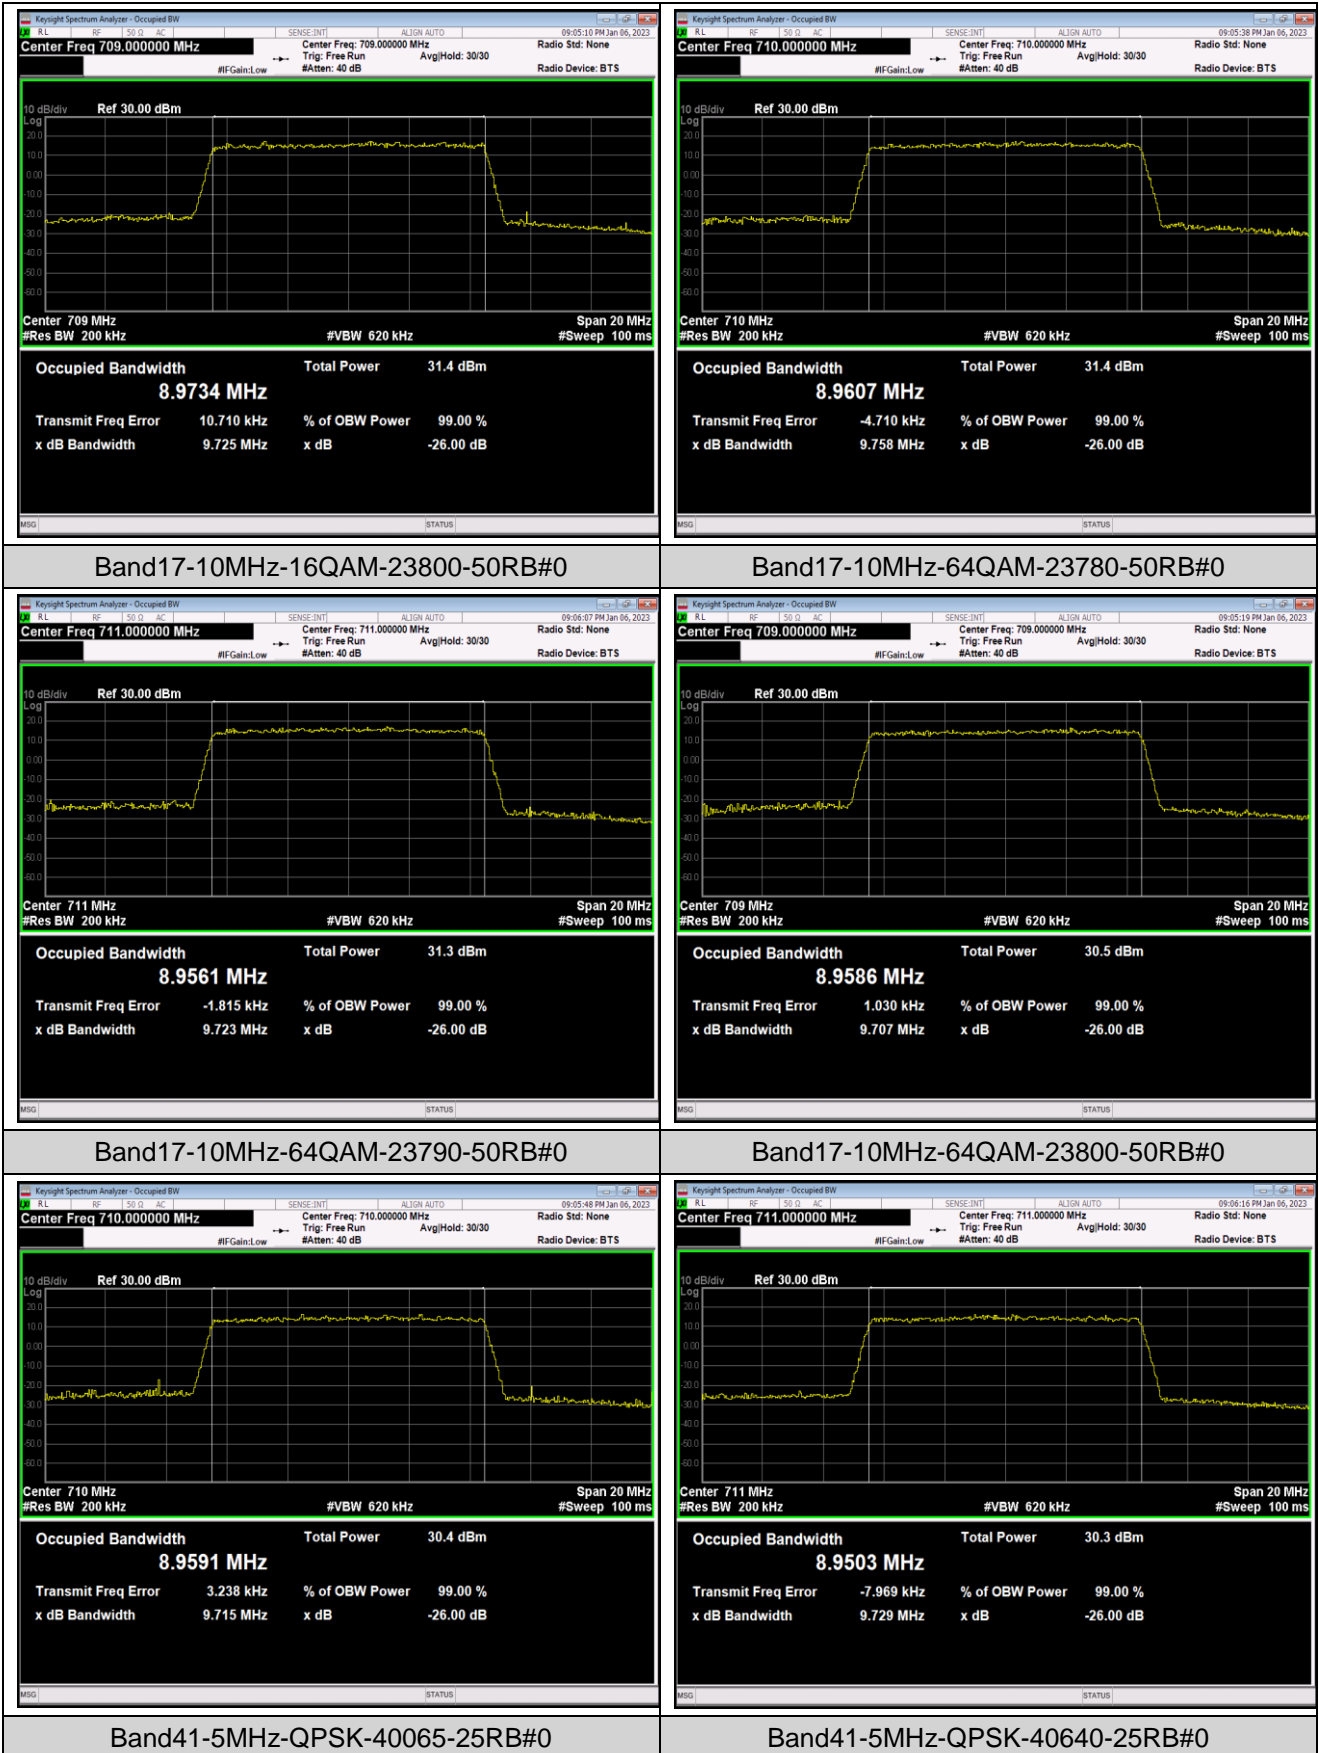

Band12-10MHz-16QAM-23095-50RB#0

Band12-10MHz-16QAM-23130-50RB#0

Band12-10MHz-64QAM-23060-50RB#0

Band12-10MHz-64QAM-23095-50RB#0

Band12-10MHz-64QAM-23130-50RB#0

Band17-5MHz-QPSK-23755-25RB#0

Band17-5MHz-QPSK-23790-25RB#0