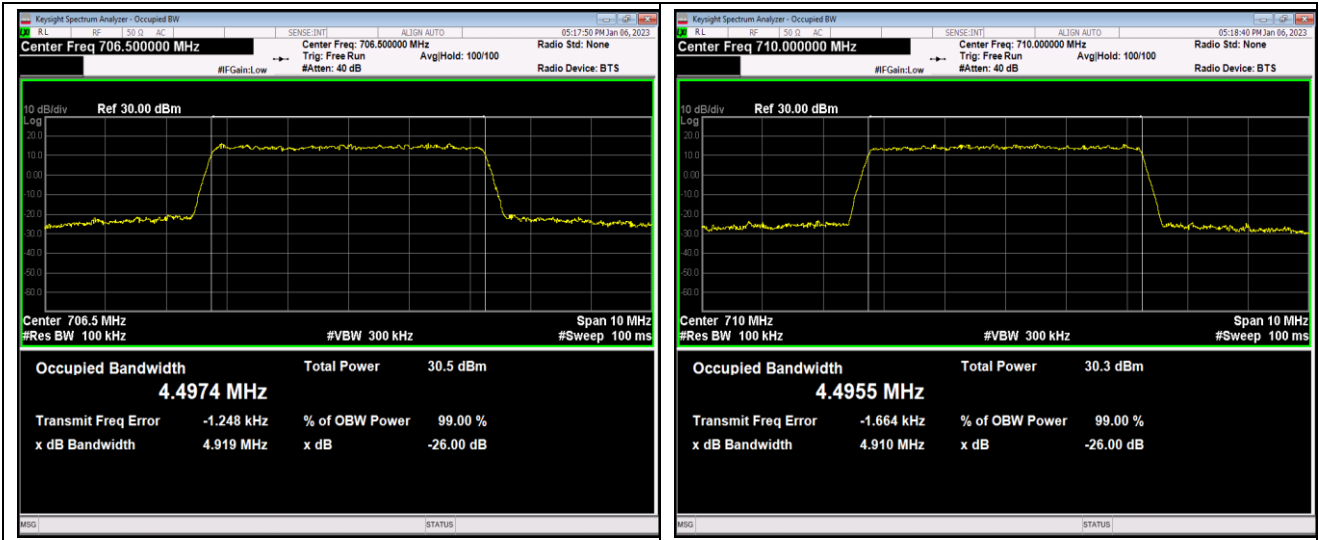

Band12-10MHz-16QAM-23095-50RB#0

Band12-10MHz-16QAM-23130-50RB#0

Band12-10MHz-64QAM-23060-50RB#0

Band12-10MHz-64QAM-23095-50RB#0

Band12-10MHz-64QAM-23130-50RB#0

Band17-5MHz-QPSK-23755-25RB#0

Band17-5MHz-QPSK-23790-25RB#0