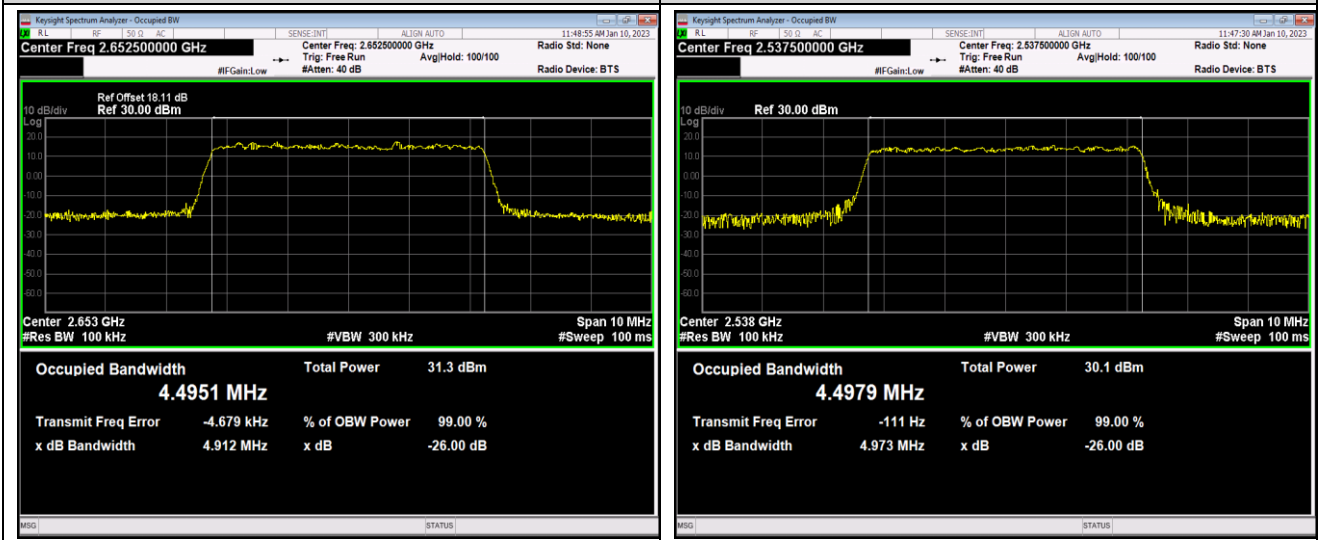

Band41-5MHz-QPSK-41215-25RB#0

Band41-5MHz-16QAM-40065-25RB#0

Band41-5MHz-16QAM-40640-25RB#0

Band41-5MHz-16QAM-41215-25RB#0