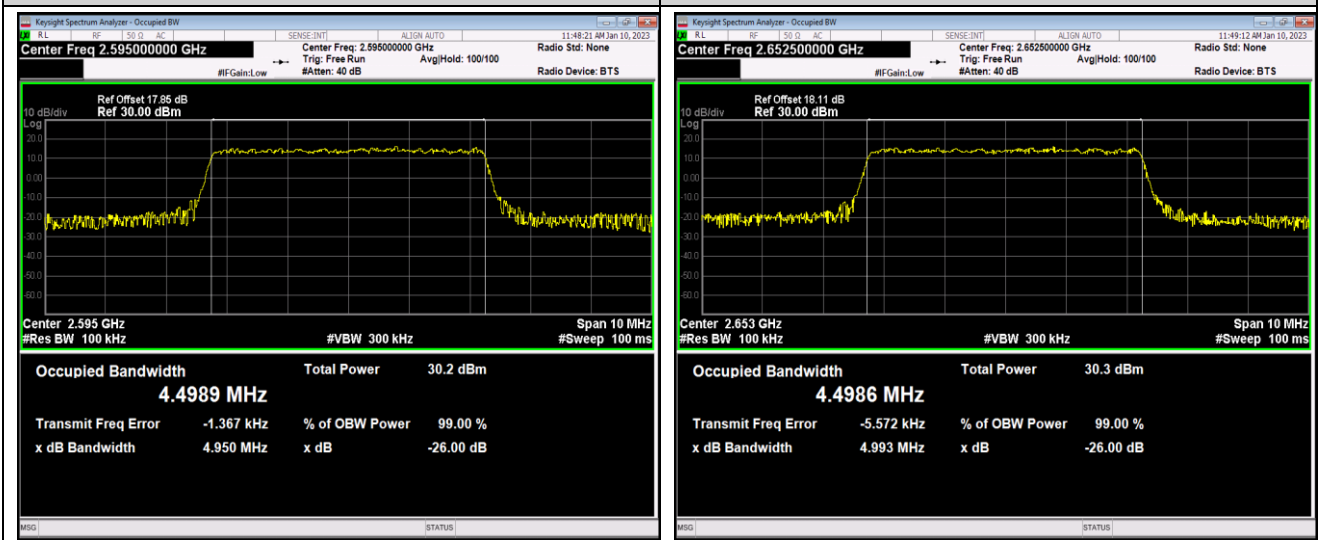

Band41-5MHz-16QAM-40640-25RB#0

Band41-5MHz-16QAM-41215-25RB#0

Band41-5MHz-64QAM-40065-25RB#0

Band41-5MHz-64QAM-40640-25RB#0