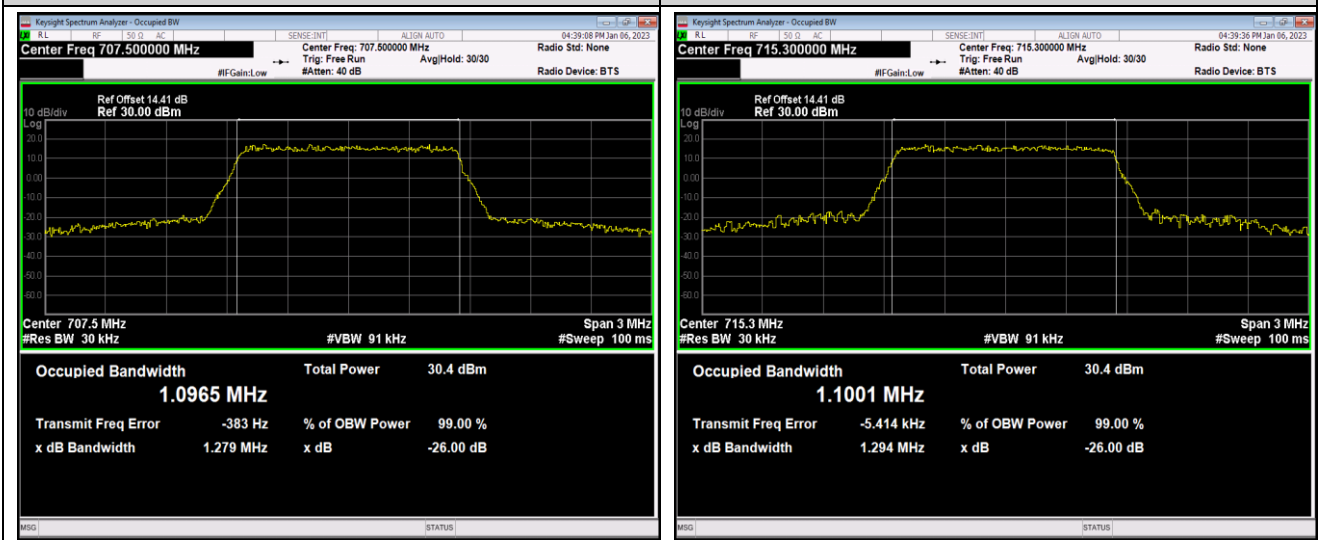

Band12-1.4MHz-16QAM-23095-6RB#0

Band12-1.4MHz-16QAM-23173-6RB#0

Band12-1.4MHz-64QAM-23017-6RB#0

Band12-1.4MHz-64QAM-23095-6RB#0