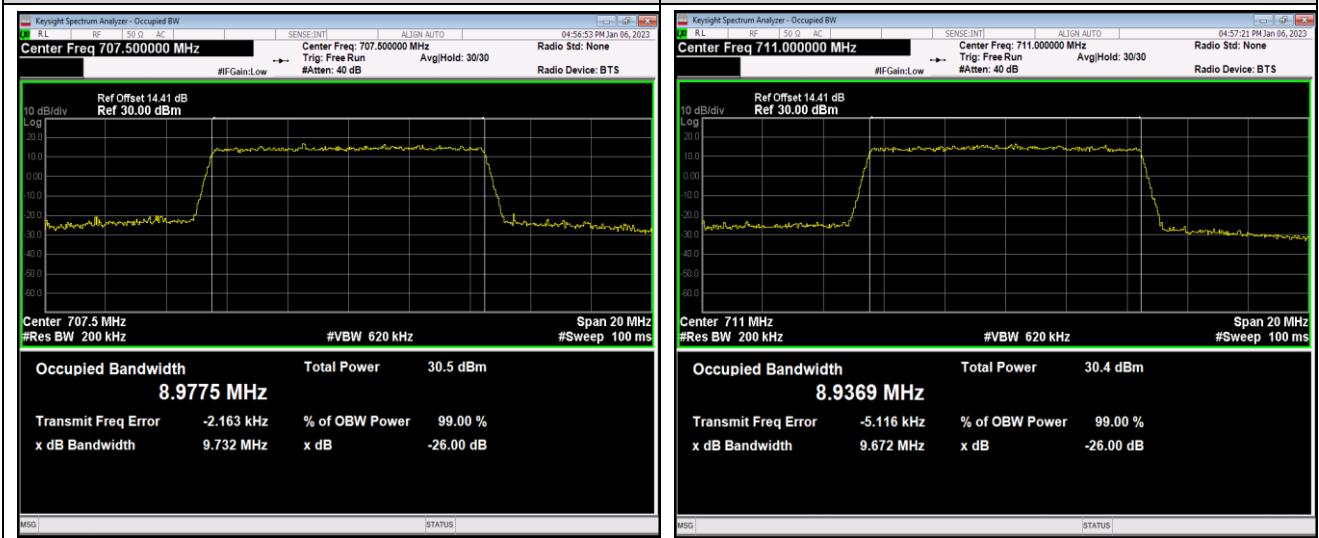

Band12-10MHz-16QAM-23095-50RB#0

Band12-10MHz-16QAM-23130-50RB#0

Band12-10MHz-64QAM-23060-50RB#0

Band12-10MHz-64QAM-23095-50RB#0

Band12-10MHz-64QAM-23130-50RB#0

Band17-5MHz-QPSK-23755-25RB#0

Band17-5MHz-QPSK-23790-25RB#0