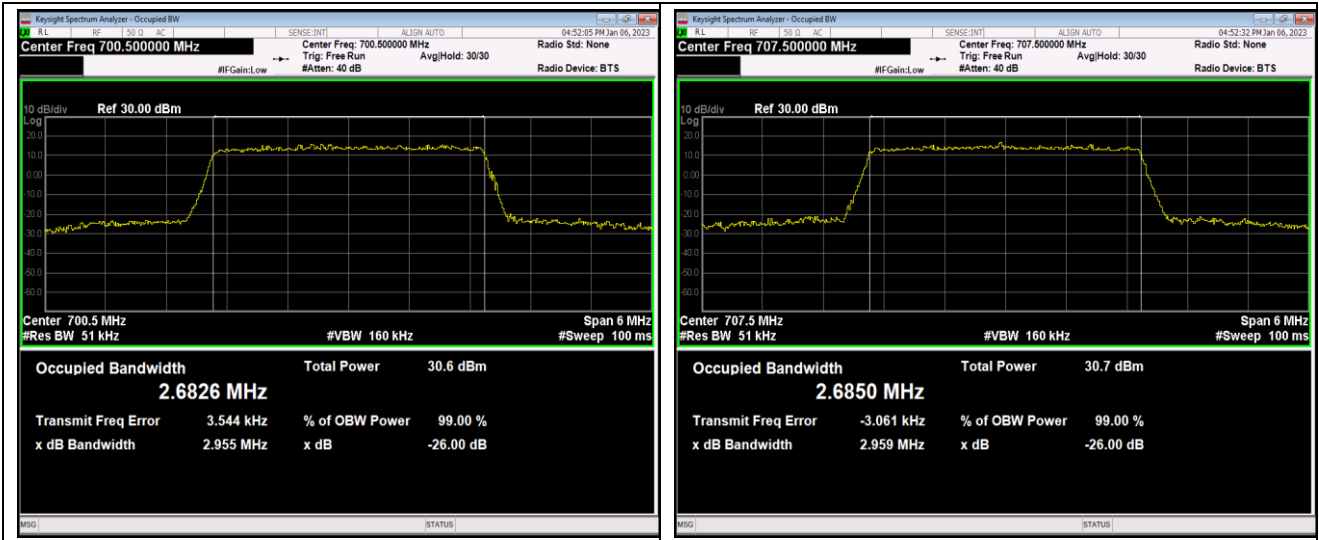

Band12-3MHz-16QAM-23025-15RB#0

Band12-3MHz-16QAM-23095-15RB#0

Band12-3MHz-16QAM-23165-15RB#0

Band12-3MHz-64QAM-23025-15RB#0