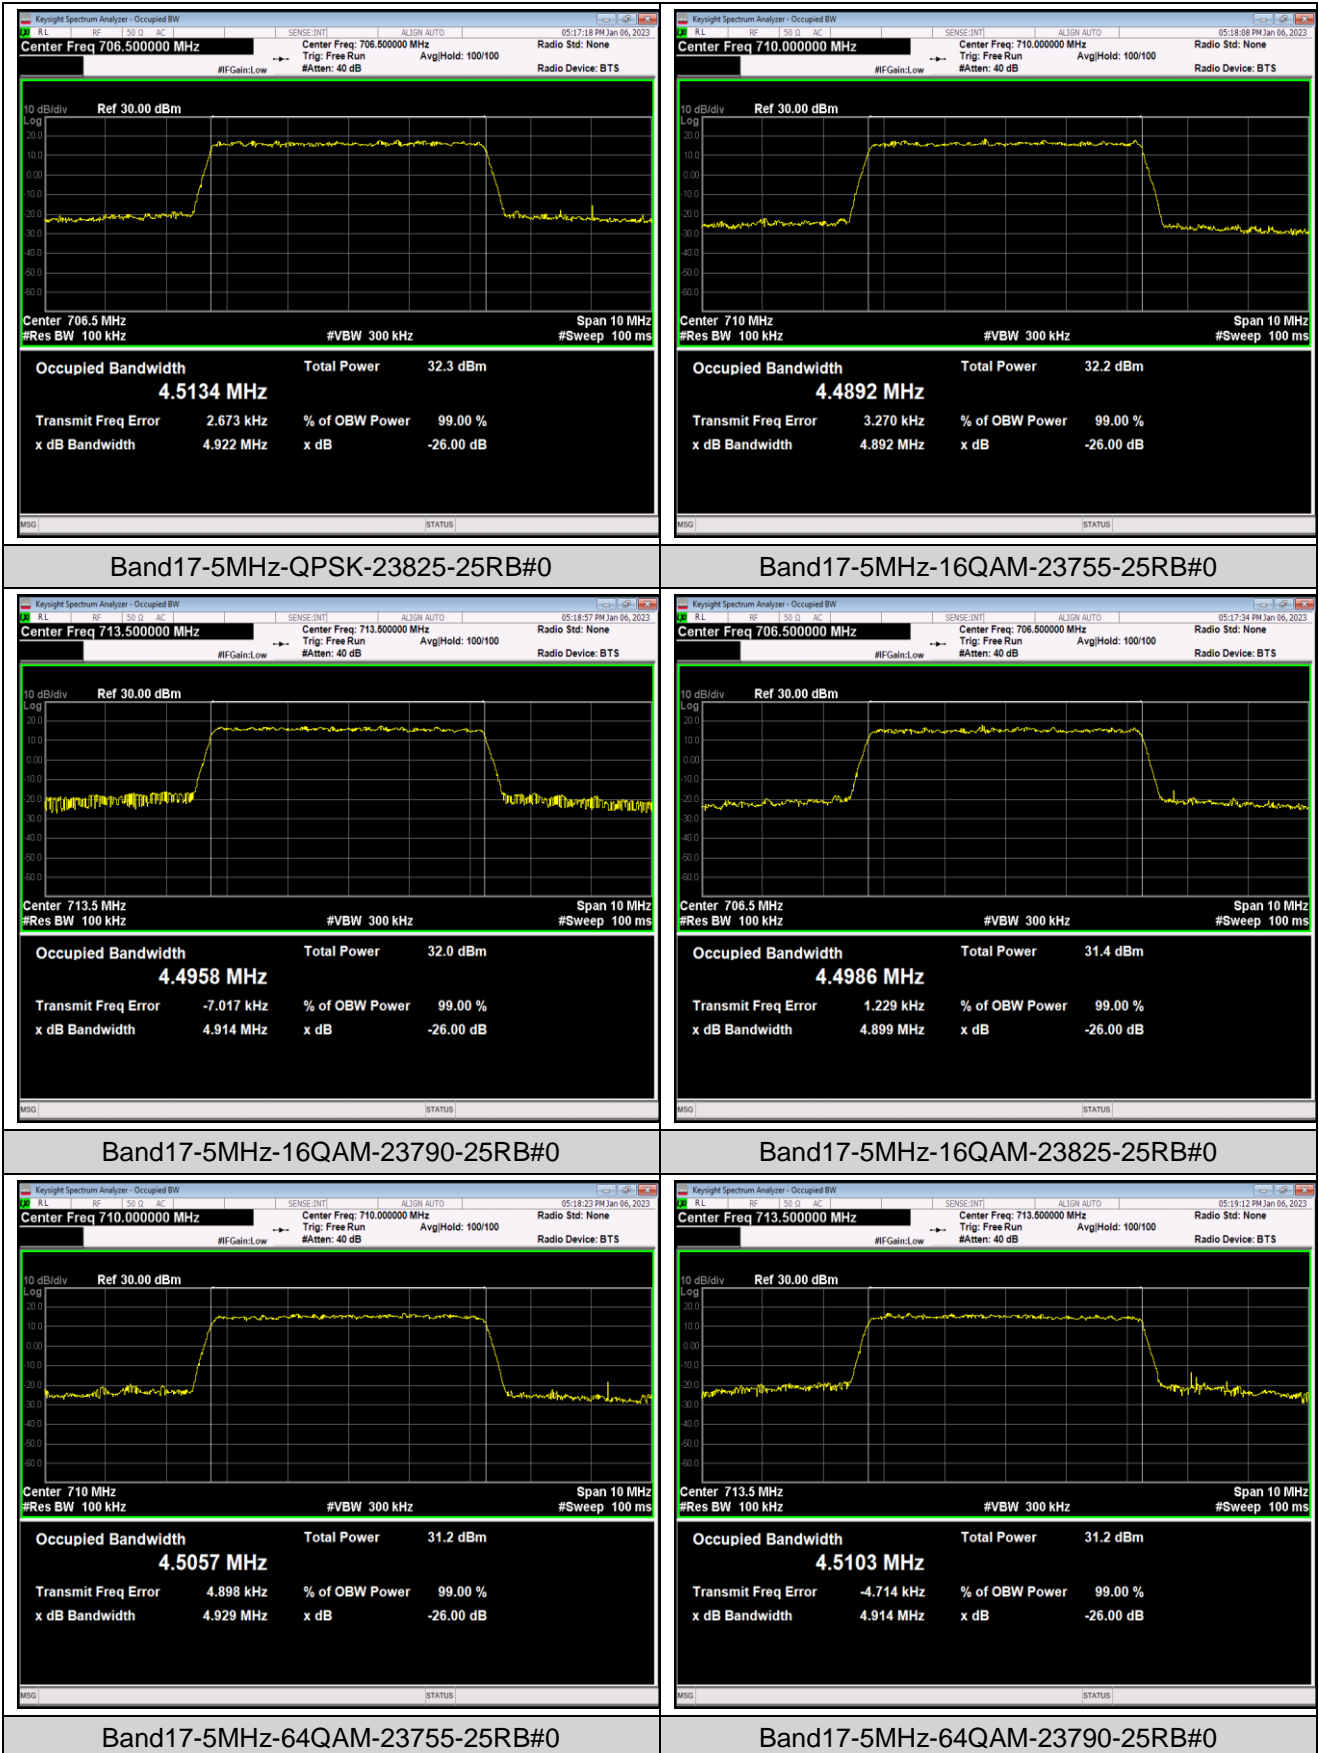

Band12-10MHz-16QAM-23095-50RB#0

Band12-10MHz-16QAM-23130-50RB#0

Band12-10MHz-64QAM-23060-50RB#0

Band12-10MHz-64QAM-23095-50RB#0

Band12-10MHz-64QAM-23130-50RB#0

Band17-5MHz-QPSK-23755-25RB#0

Band17-5MHz-QPSK-23790-25RB#0