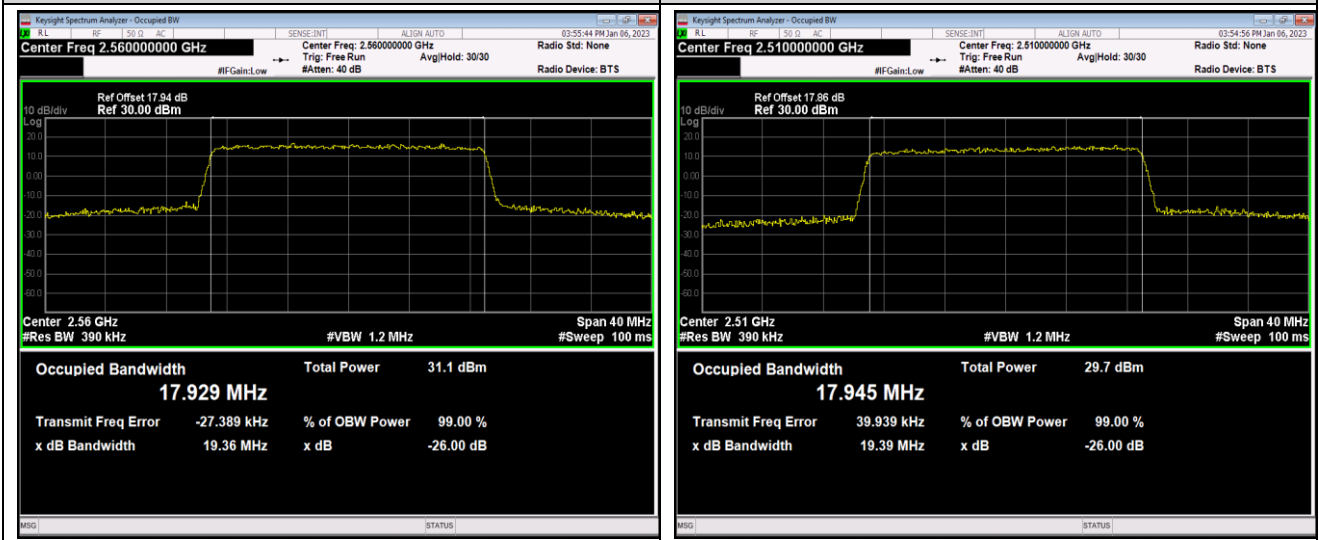

Band7-20MHz-16QAM-21350-100RB#0

Band7-20MHz-64QAM-20850-100RB#0

Band7-20MHz-64QAM-21100-100RB#0

Band7-20MHz-64QAM-21350-100RB#0

Band12-1.4MHz-QPSK-23017-6RB#0

Band12-1.4MHz-QPSK-23095-6RB#0

Band12-1.4MHz-QPSK-23173-6RB#0