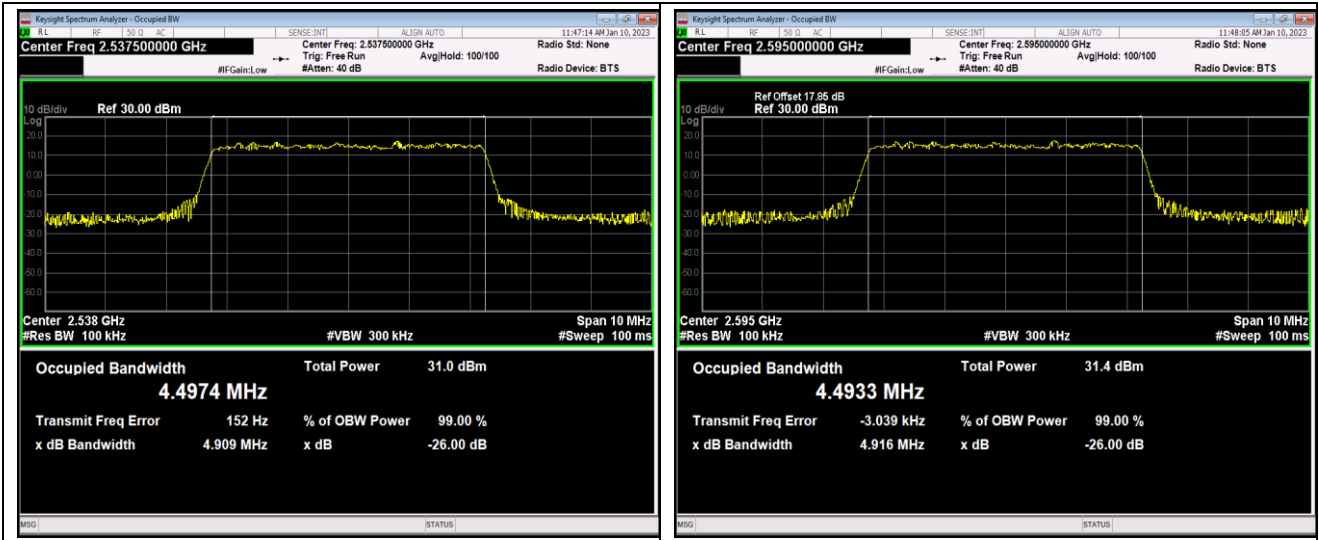

Band12-10MHz-16QAM-23095-50RB#0

Band12-10MHz-16QAM-23130-50RB#0

Band12-10MHz-64QAM-23060-50RB#0

Band12-10MHz-64QAM-23095-50RB#0

Band12-10MHz-64QAM-23130-50RB#0

Band17-5MHz-QPSK-23755-25RB#0

Band17-5MHz-QPSK-23790-25RB#0