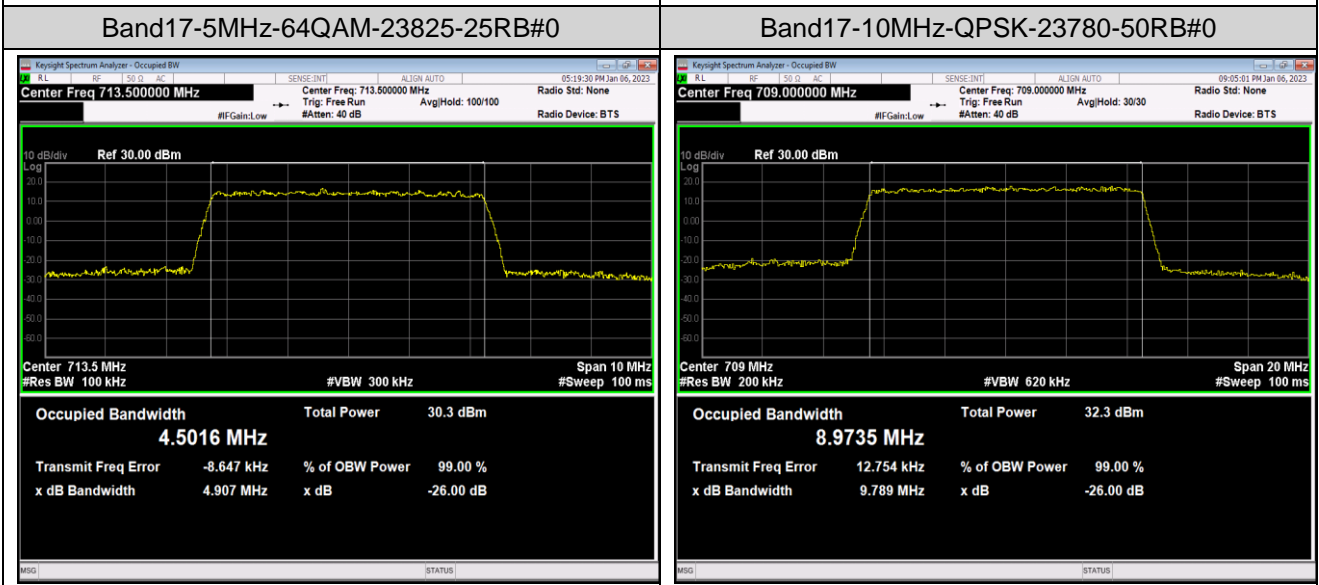

Band12-10MHz-16QAM-23095-50RB#0

Band12-10MHz-16QAM-23130-50RB#0

Band12-10MHz-64QAM-23060-50RB#0

Band12-10MHz-64QAM-23095-50RB#0

Band12-10MHz-64QAM-23130-50RB#0

Band17-5MHz-QPSK-23755-25RB#0

Band17-5MHz-QPSK-23790-25RB#0