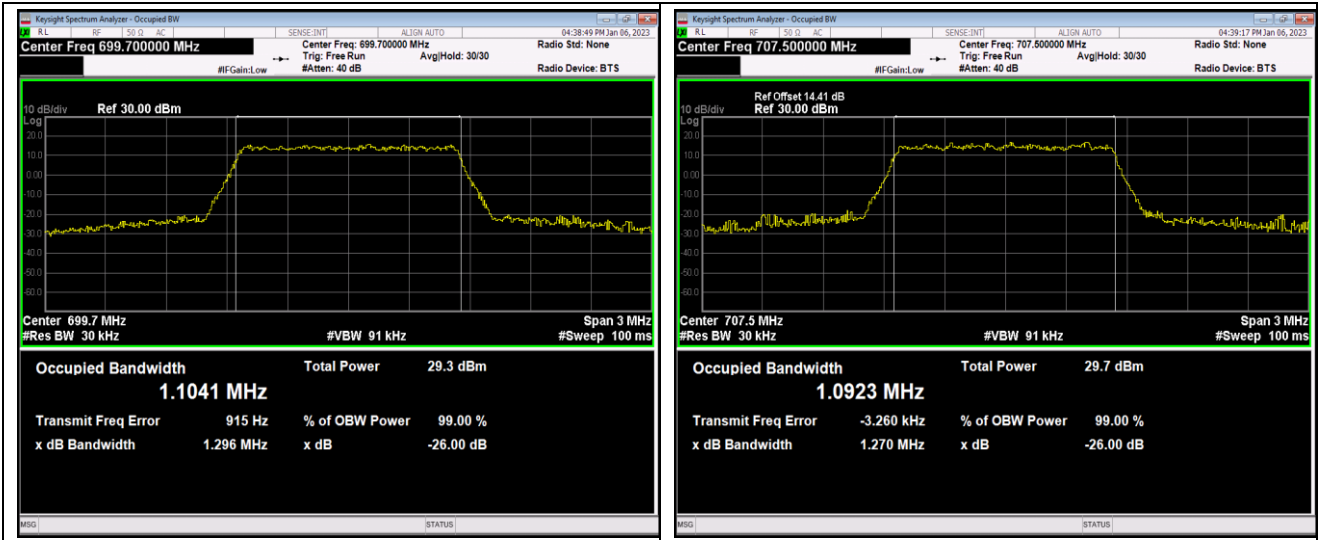

Band12-1.4MHz-16QAM-23017-6RB#0

Band12-1.4MHz-16QAM-23095-6RB#0

Band12-1.4MHz-16QAM-23173-6RB#0

Band12-1.4MHz-64QAM-23017-6RB#0

Band12-1.4MHz-64QAM-23095-6RB#0

Band12-1.4MHz-64QAM-23173-6RB#0

Band12-3MHz-QPSK-23025-15RB#0