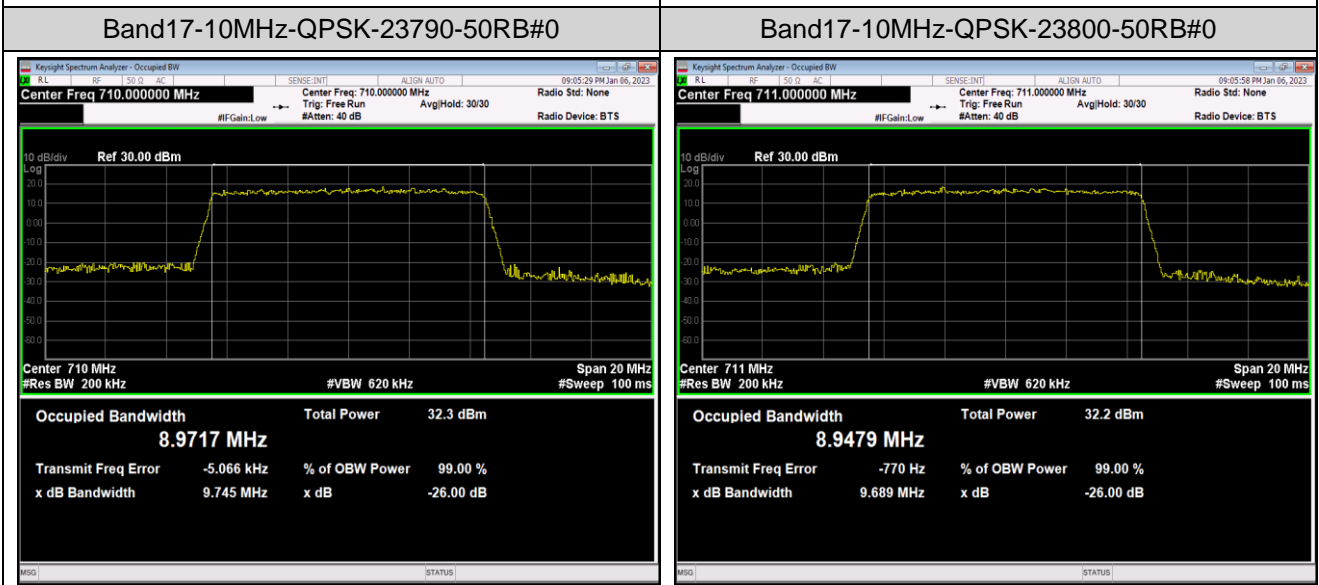

Band12-10MHz-16QAM-23095-50RB#0

Band12-10MHz-16QAM-23130-50RB#0

Band12-10MHz-64QAM-23060-50RB#0

Band12-10MHz-64QAM-23095-50RB#0

Band12-10MHz-64QAM-23130-50RB#0

Band17-5MHz-QPSK-23755-25RB#0

Band17-5MHz-QPSK-23790-25RB#0