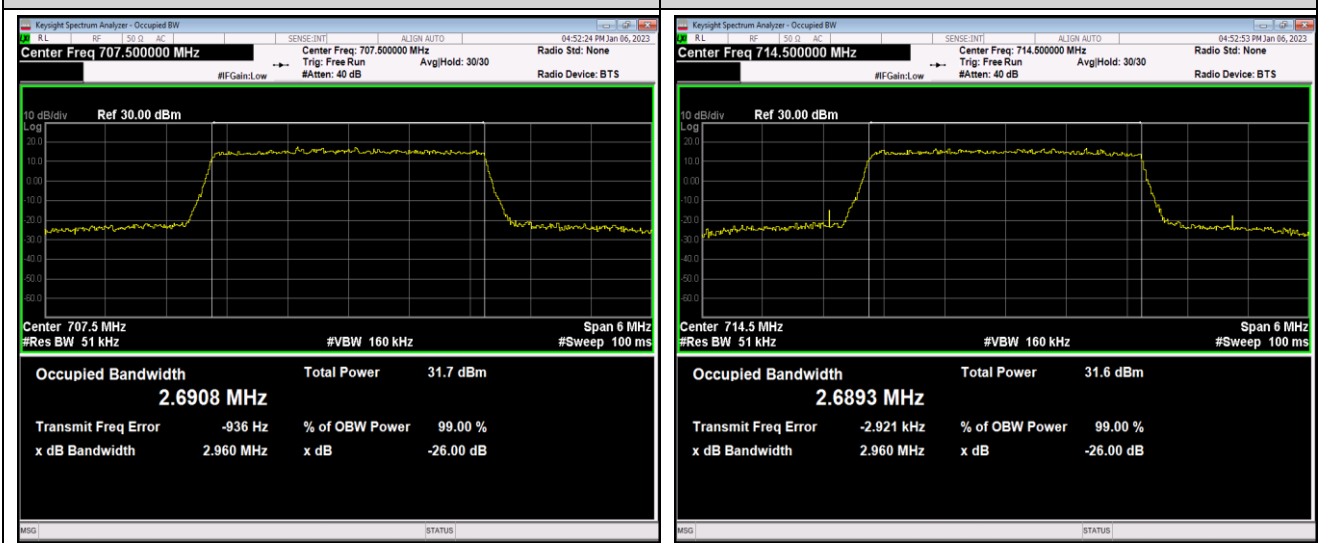

Band12-3MHz-QPSK-23095-15RB#0

Band12-3MHz-QPSK-23165-15RB#0

Band12-3MHz-16QAM-23025-15RB#0

Band12-3MHz-16QAM-23095-15RB#0