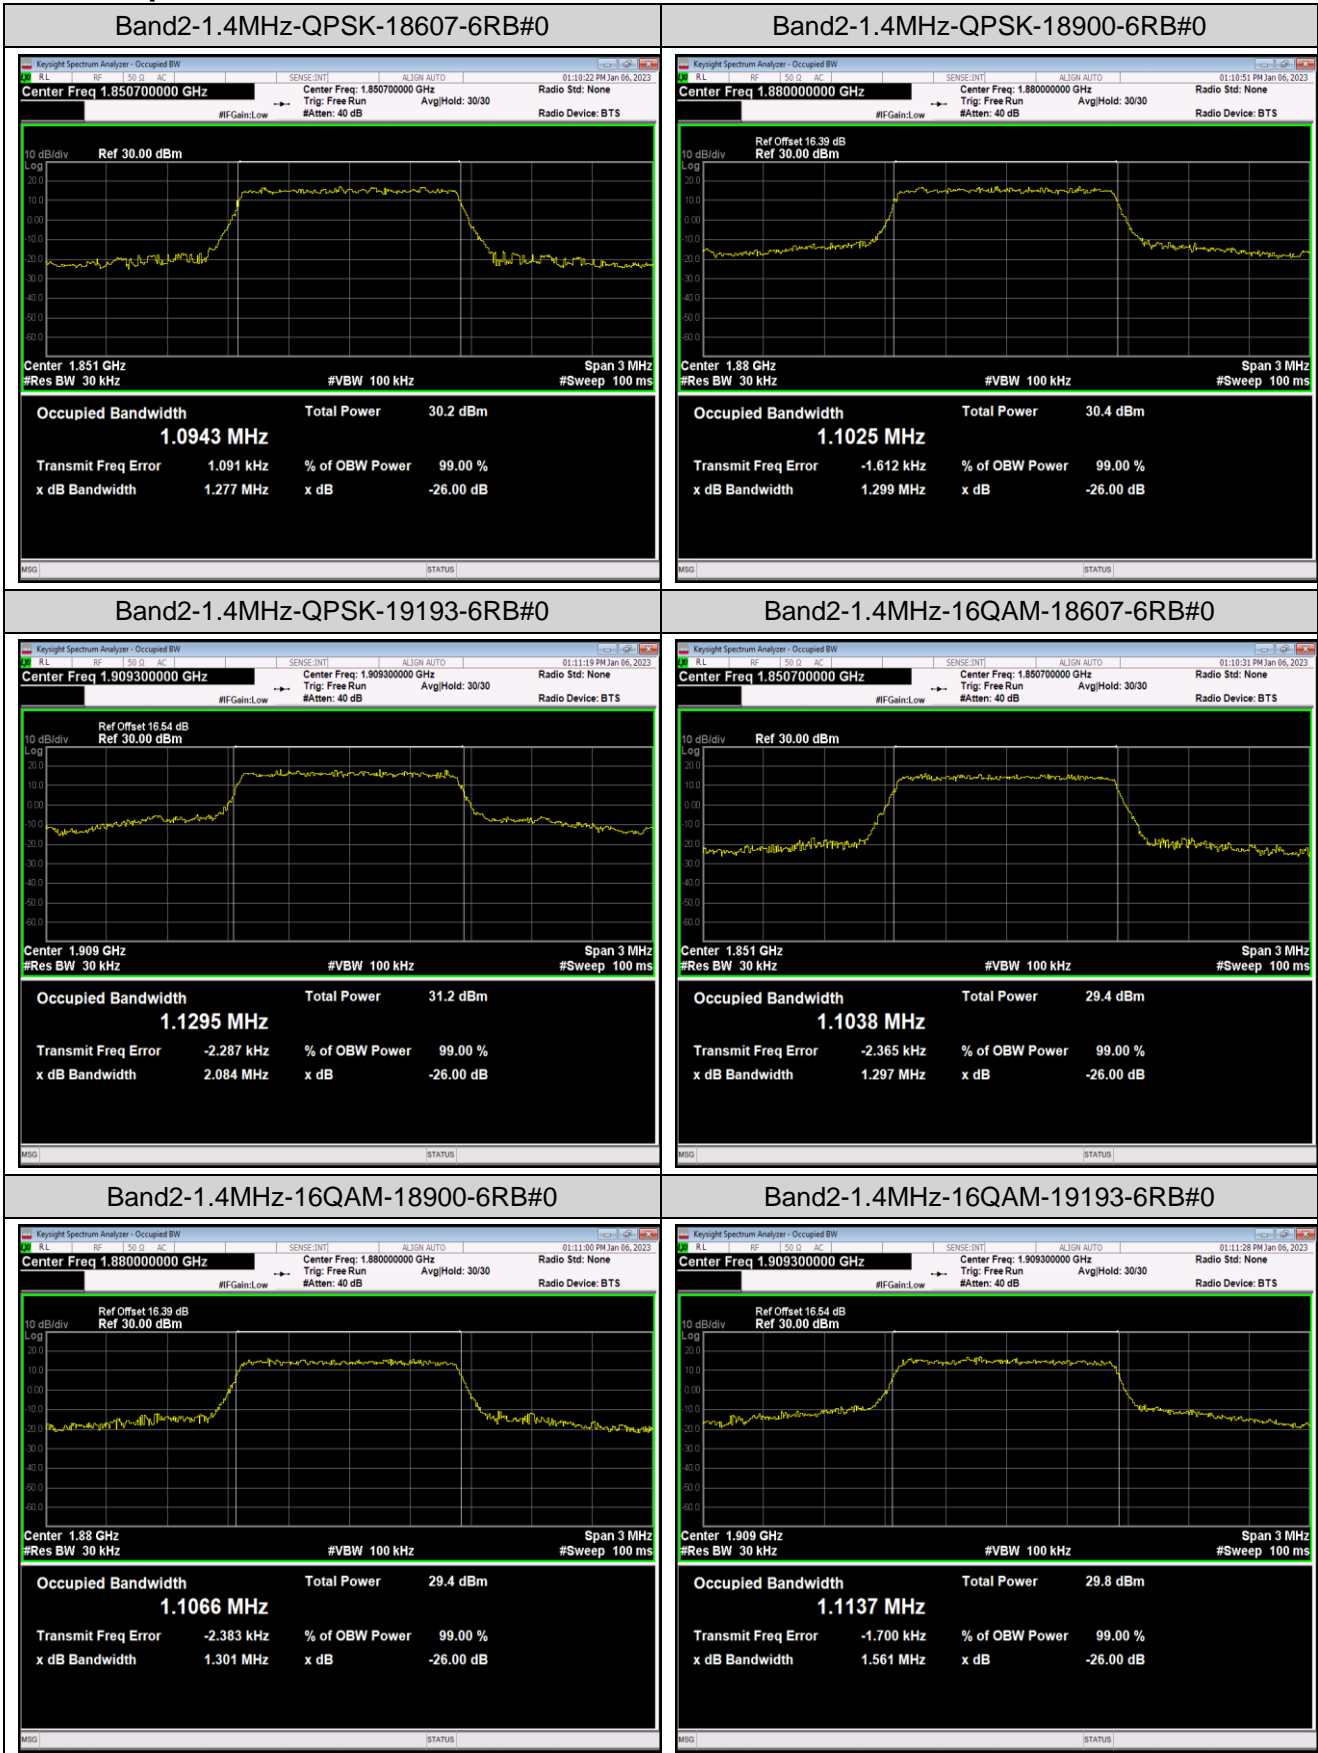

Test Graphs