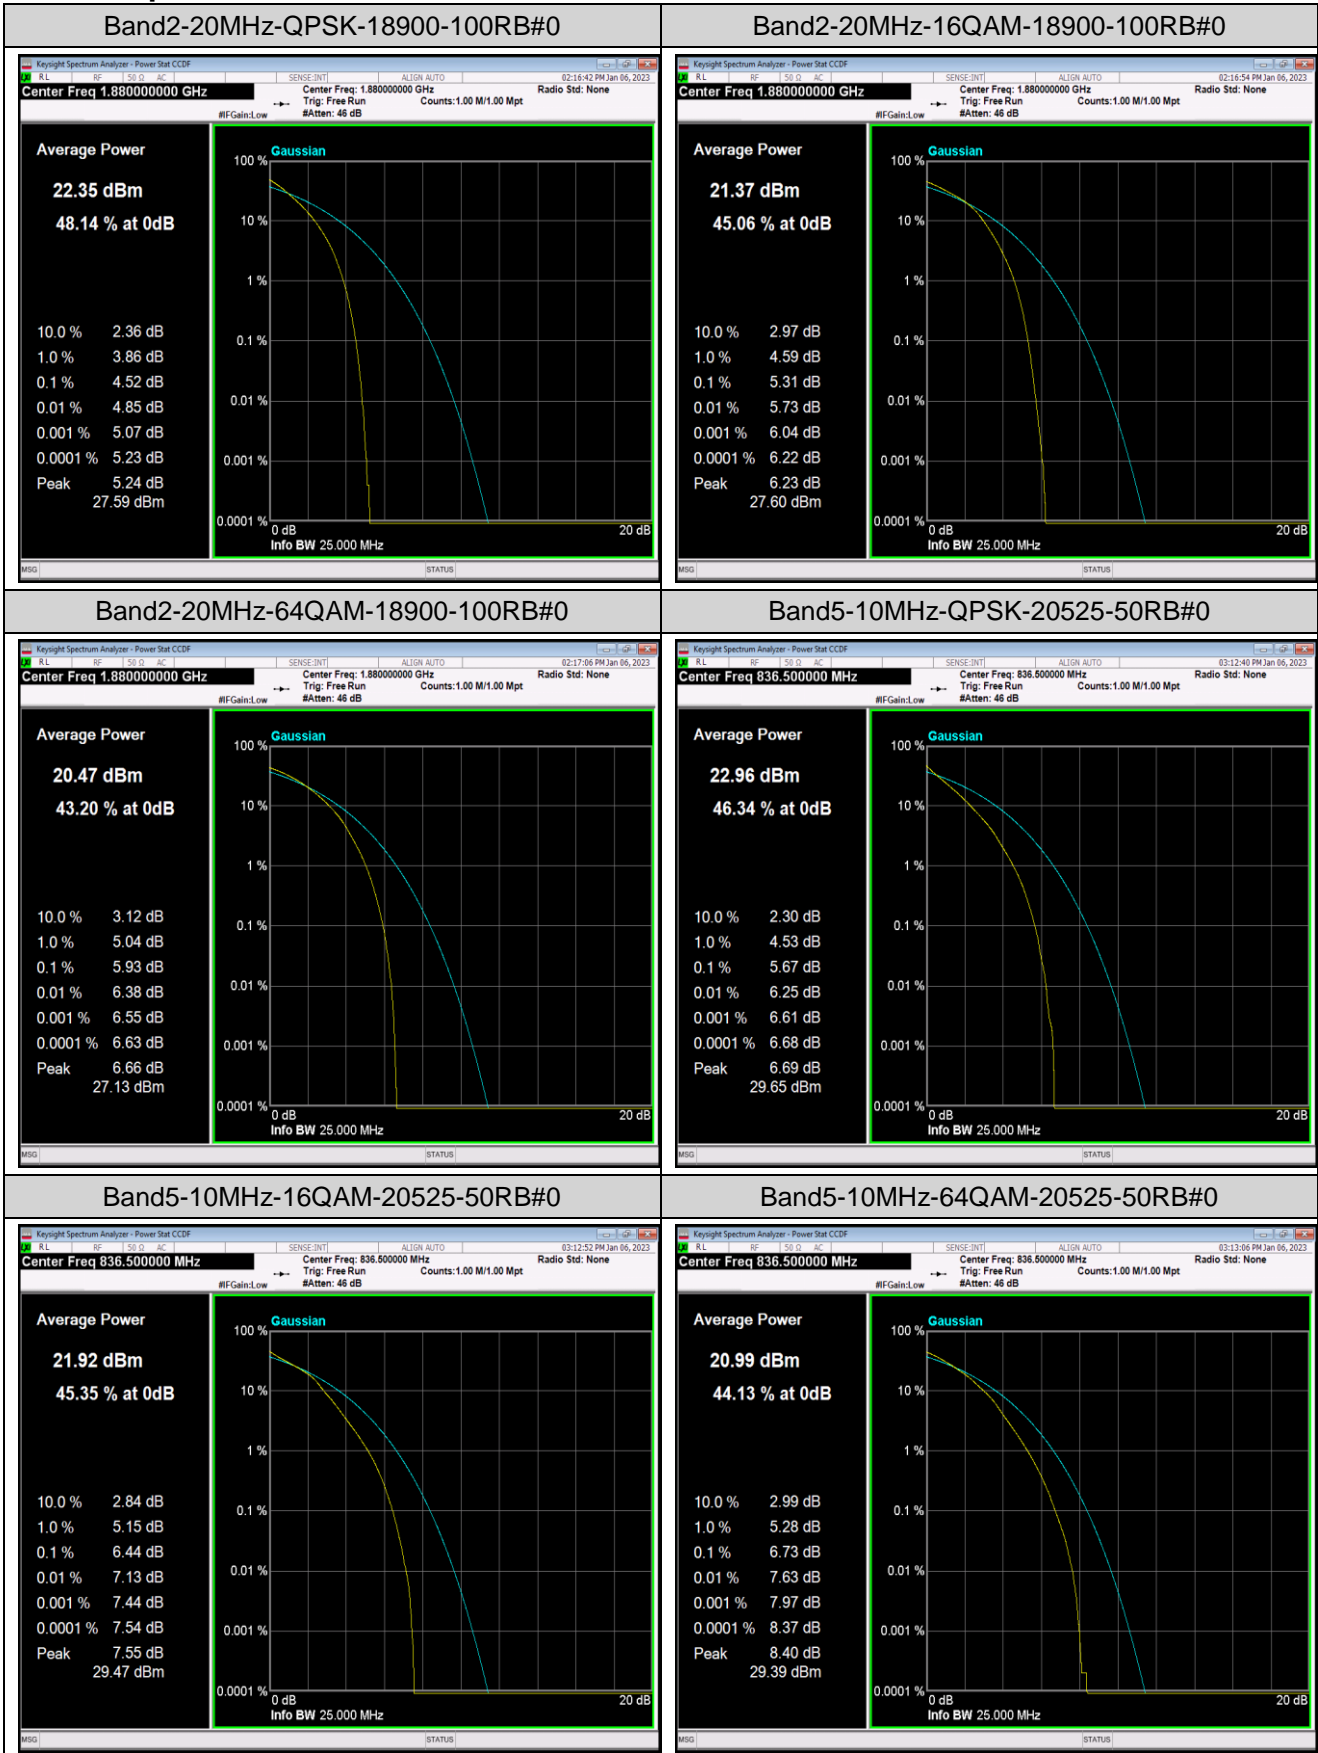

Test Graphs