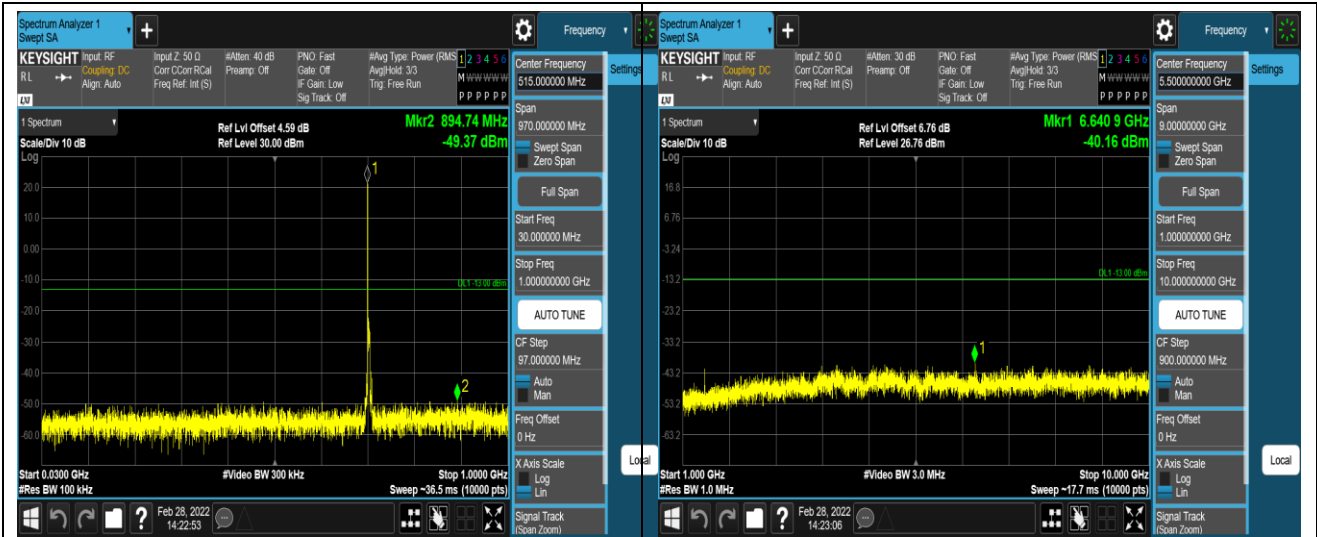

Band17-5MHz-QPSK-23825-1RB#0-Range1:30~1000MHz

Band17-5MHz-QPSK-23825-1RB#0-Range2:1000~10000MHz