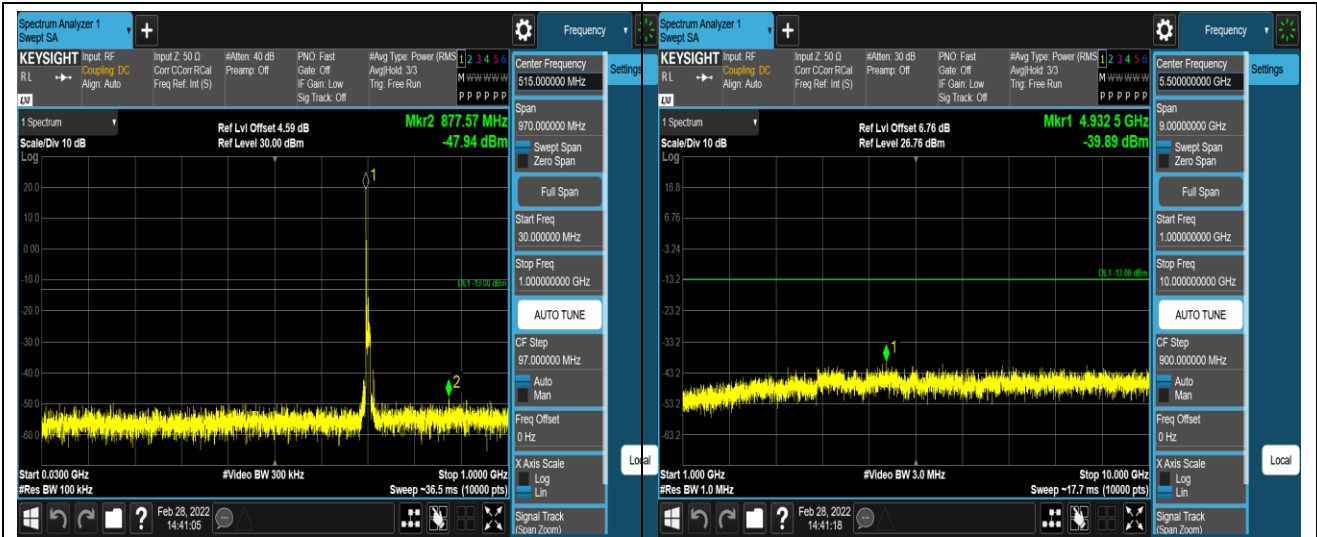

Band17-10MHz-QPSK-23790-1RB#0-Range2:1000~10000MHz

Band17-10MHz-QPSK-23790-1RB#0-Range1:30~1000MHz