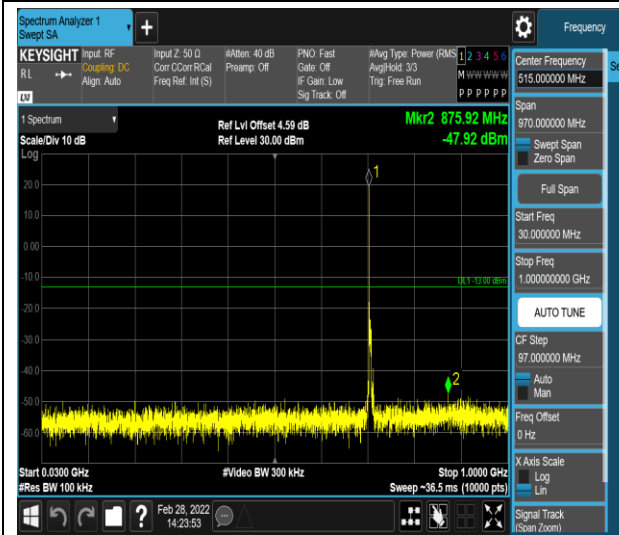

Band7-20MHz-16QAM-21100-1RB#0-Range1:30~1000MHz

Band7-20MHz-16QAM-21100-1RB#0-Range2:1000~7000MHz

Band17-5MHz-QPSK-23825-1RB#0-Range1:30~1000MHz

Band17-5MHz-QPSK-23825-1RB#0-Range2:1000~10000MHz

Band17-5MHz-16QAM-23755-1RB#0-Range1:30~1000MHz