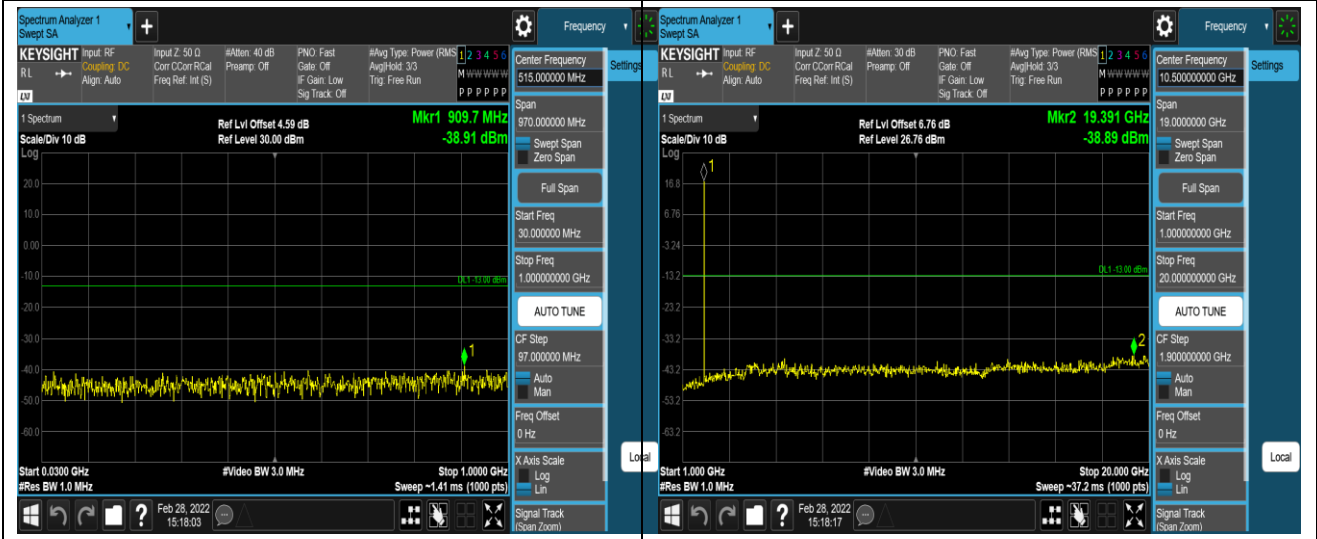

Band2-1.4MHz-16QAM-18900-1RB#0-Range1:30~1000MHz

Band2-1.4MHz-16QAM-18900-1RB#0-Range2:1000~20000MHz