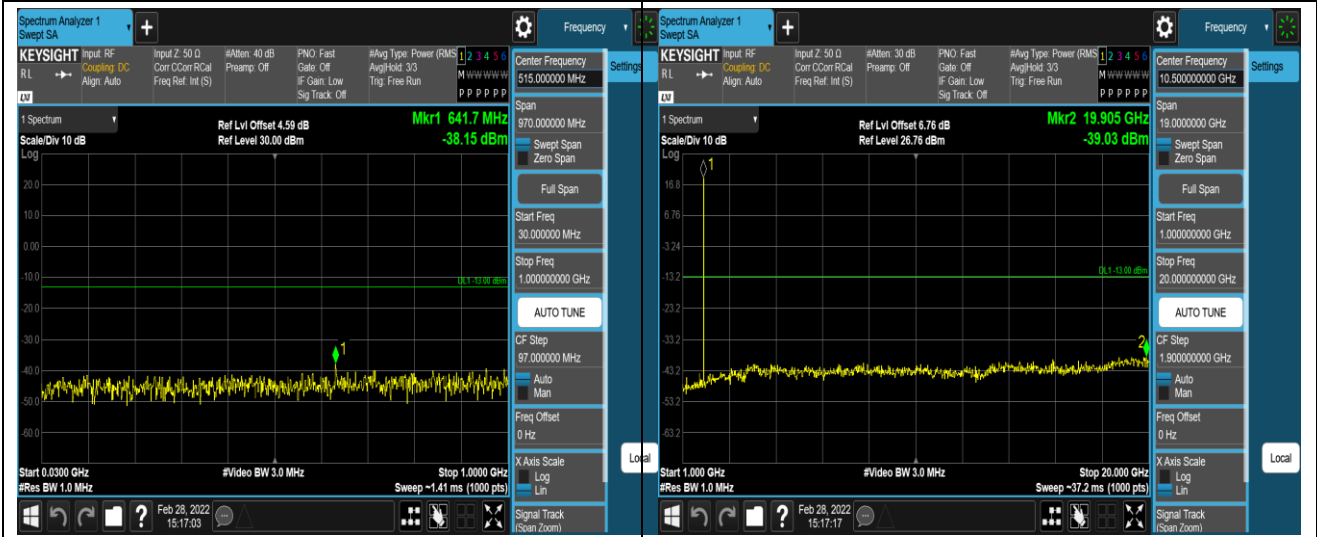

Remark: All bandwidth and all modulation had been tested, but only the worst case data displayed in this report.

Test Graphs

Band2-1.4MHz-16QAM-18607-1RB#0-Range1:30~1000MHz

Band2-1.4MHz-16QAM-18607-1RB#0-Range2:1000~20000MHz