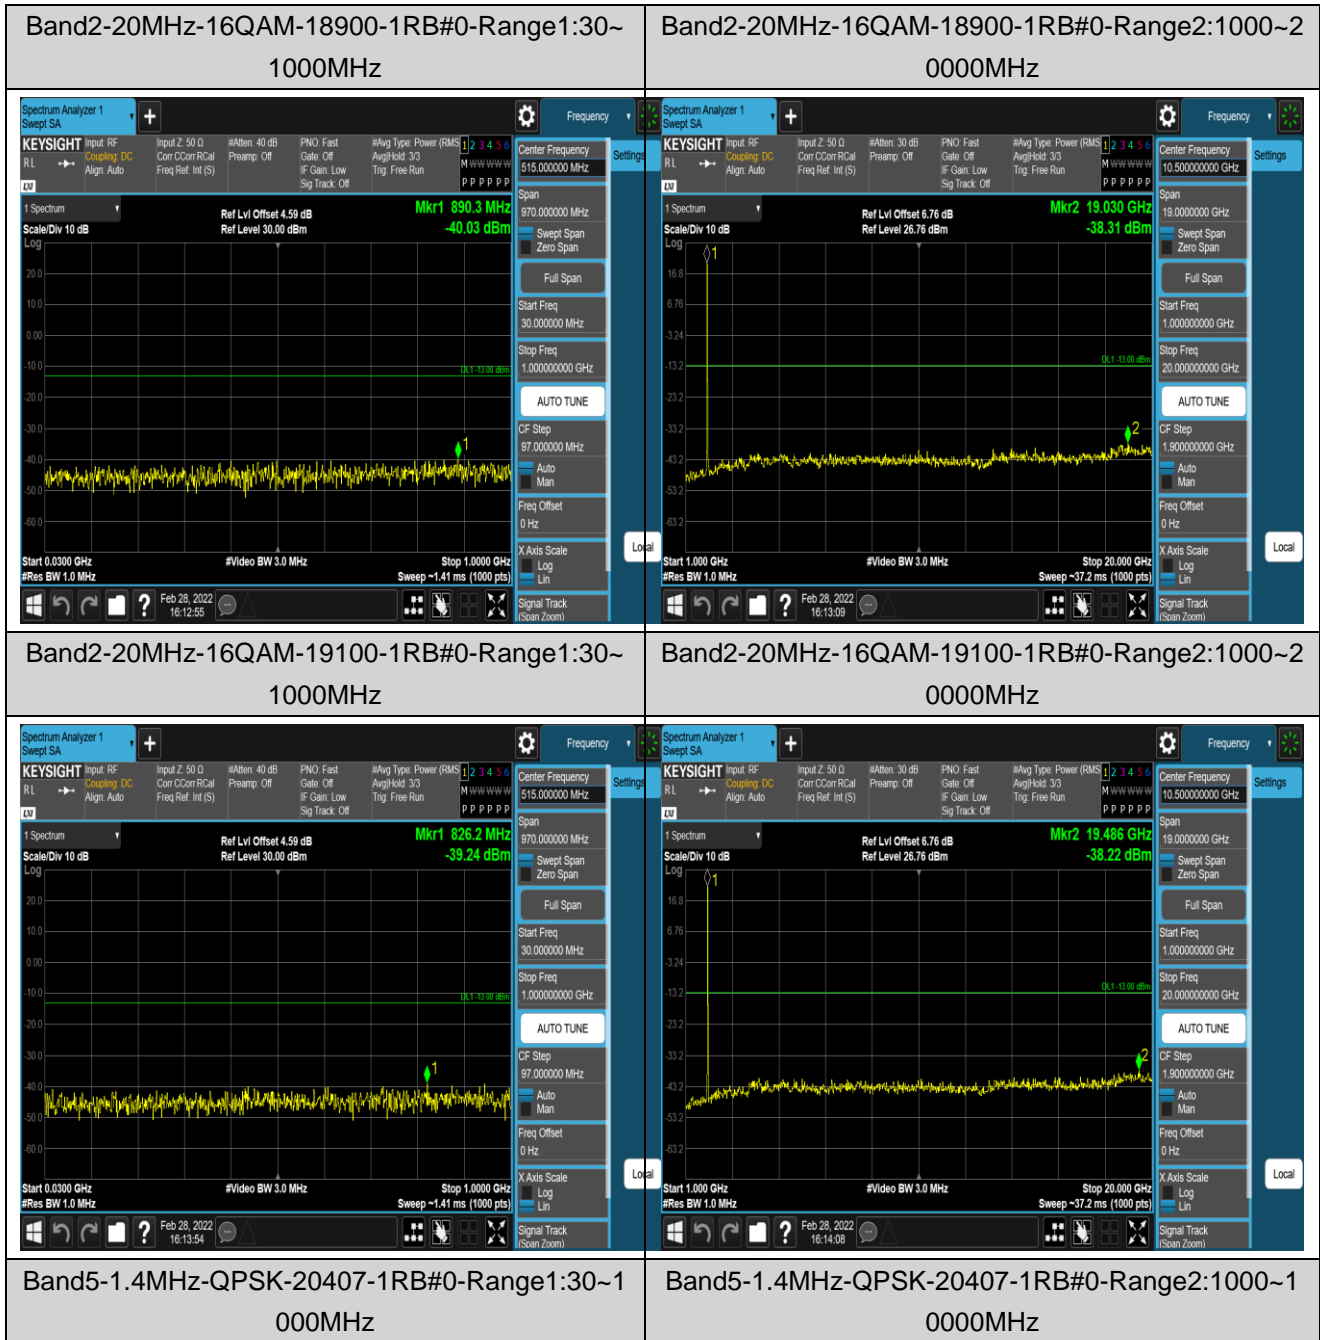

Remark: All bandwidth and all modulation had been tested, but only the worst case data displayed in this report.

Test Graphs

Band2-1.4MHz-16QAM-18607-1RB#0-Range1:30~1000MHz

Band2-1.4MHz-16QAM-18607-1RB#0-Range2:1000~20000MHz

Band2-1.4MHz-16QAM-18900-1RB#0-Range1:30~1000MHz

Band2-1.4MHz-16QAM-18900-1RB#0-Range2:1000~20000MHz

Band2-20MHz-QPSK-19100-1RB#0-Range1:30~1000MHz

Band2-20MHz-QPSK-19100-1RB#0-Range2:1000~20000MHz

Band2-20MHz-16QAM-18700-1RB#0-Range1:30~1000MHz

Band2-20MHz-16QAM-18700-1RB#0-Range2:1000~20000MHz

Band5-1.4MHz-QPSK-20525-1RB#0-Range1:30~1000MHz

Band5-1.4MHz-QPSK-20525-1RB#0-Range2:1000~10000MHz

Band5-1.4MHz-QPSK-20643-1RB#0-Range1:30~1000MHz

Band5-1.4MHz-QPSK-20643-1RB#0-Range2:1000~10000MHz