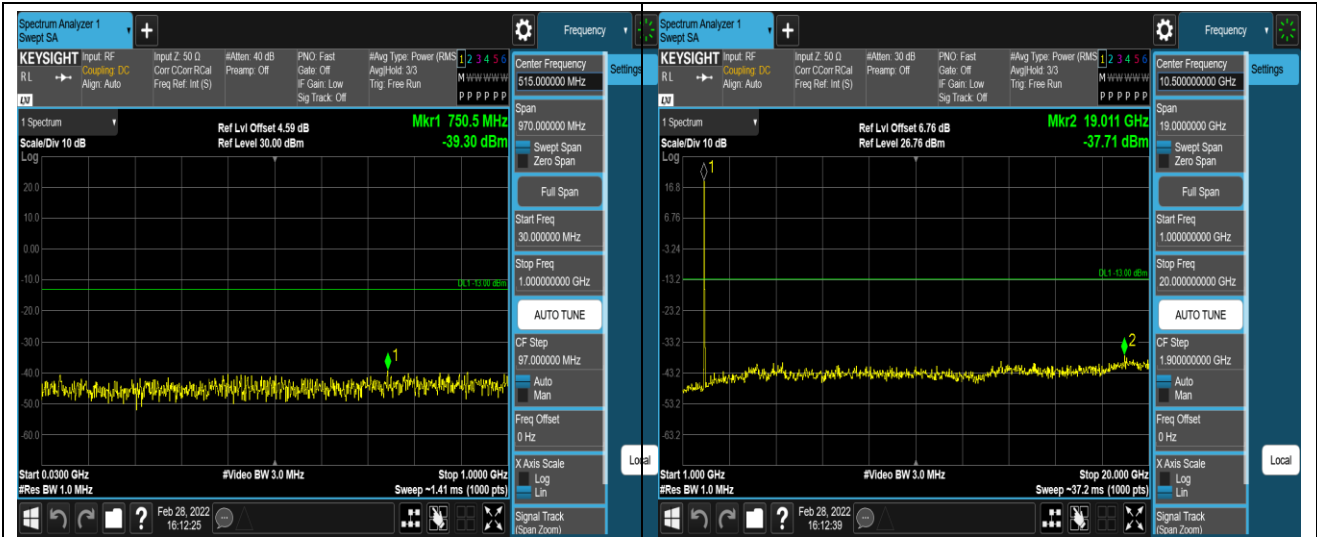

Remark: All bandwidth and all modulation had been tested, but only the worst case data displayed in this report.

Test Graphs

Band2-1.4MHz-16QAM-18607-1RB#0-Range1:30~1000MHz

Band2-1.4MHz-16QAM-18607-1RB#0-Range2:1000~20000MHz

Band2-1.4MHz-16QAM-18900-1RB#0-Range1:30~1000MHz

Band2-1.4MHz-16QAM-18900-1RB#0-Range2:1000~20000MHz

Band2-20MHz-QPSK-19100-1RB#0-Range1:30~1000MHz

Band2-20MHz-QPSK-19100-1RB#0-Range2:1000~20000MHz

Band2-20MHz-16QAM-18700-1RB#0-Range1:30~1000MHz