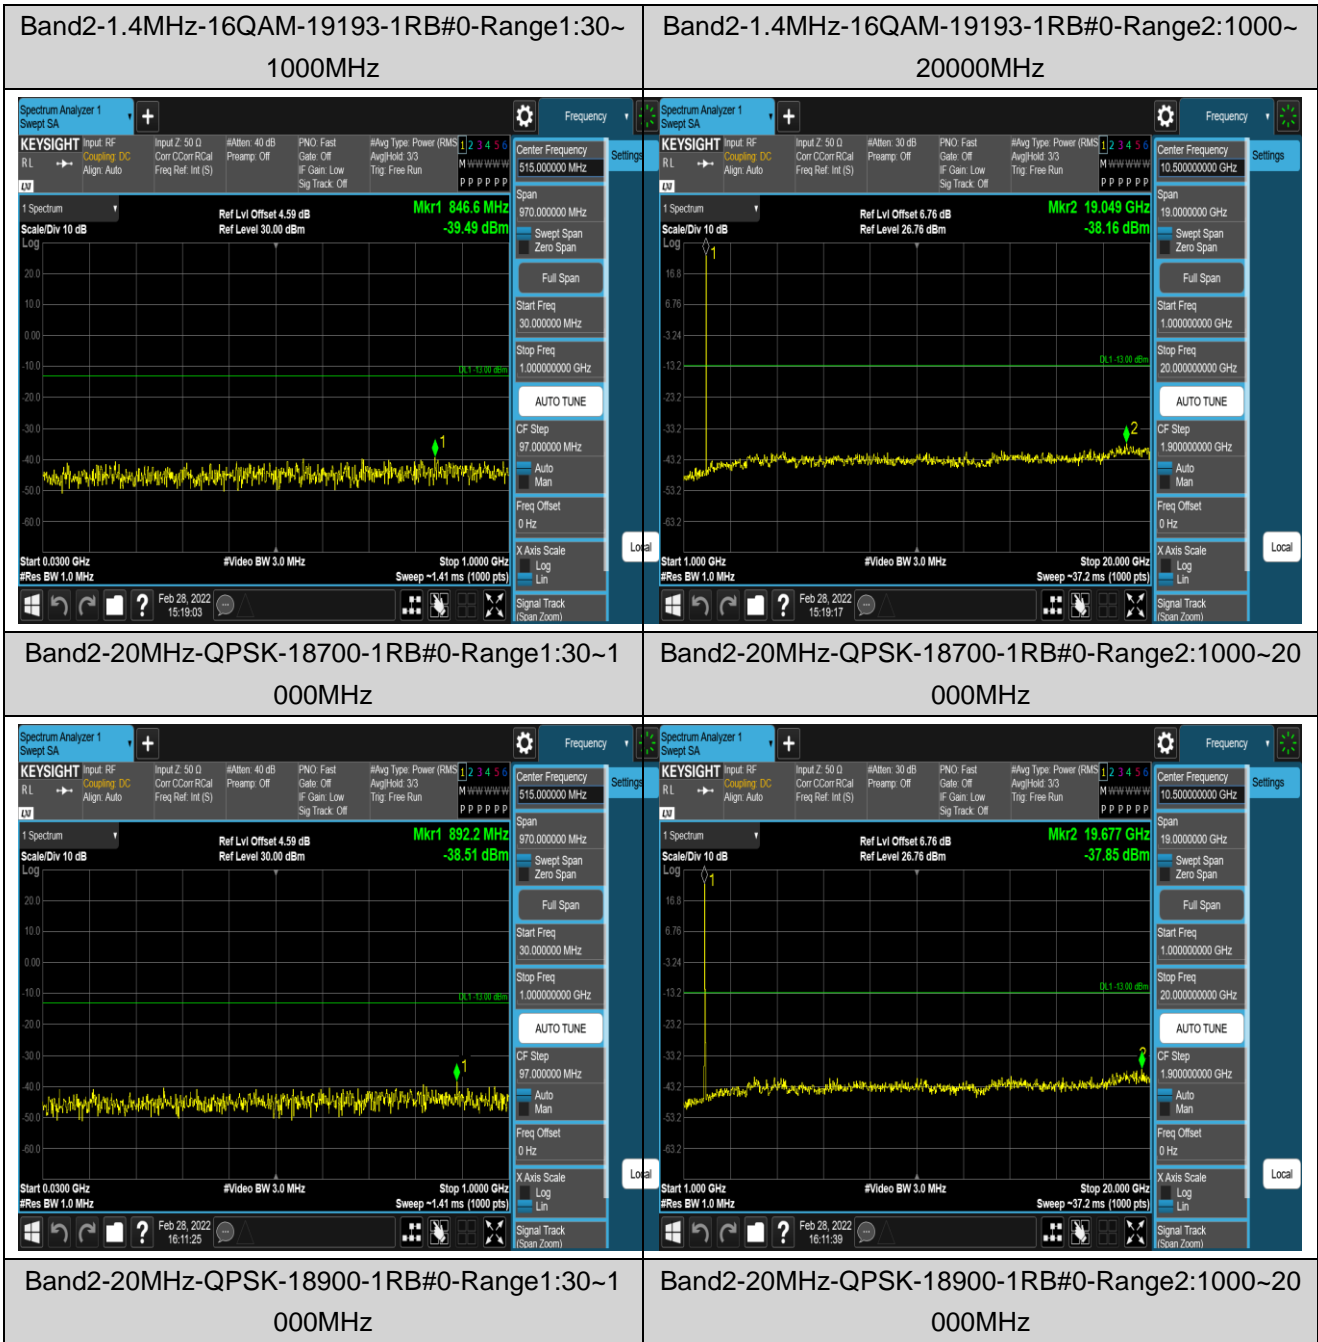

Remark: All bandwidth and all modulation had been tested, but only the worst case data displayed in this report.

Test Graphs

Band2-1.4MHz-16QAM-18607-1RB#0-Range1:30~1000MHz

Band2-1.4MHz-16QAM-18607-1RB#0-Range2:1000~20000MHz

Band2-1.4MHz-16QAM-18900-1RB#0-Range1:30~1000MHz

Band2-1.4MHz-16QAM-18900-1RB#0-Range2:1000~20000MHz

Band2-20MHz-QPSK-19100-1RB#0-Range1:30~1000MHz

Band2-20MHz-QPSK-19100-1RB#0-Range2:1000~20000MHz

Band2-20MHz-16QAM-18700-1RB#0-Range1:30~1000MHz