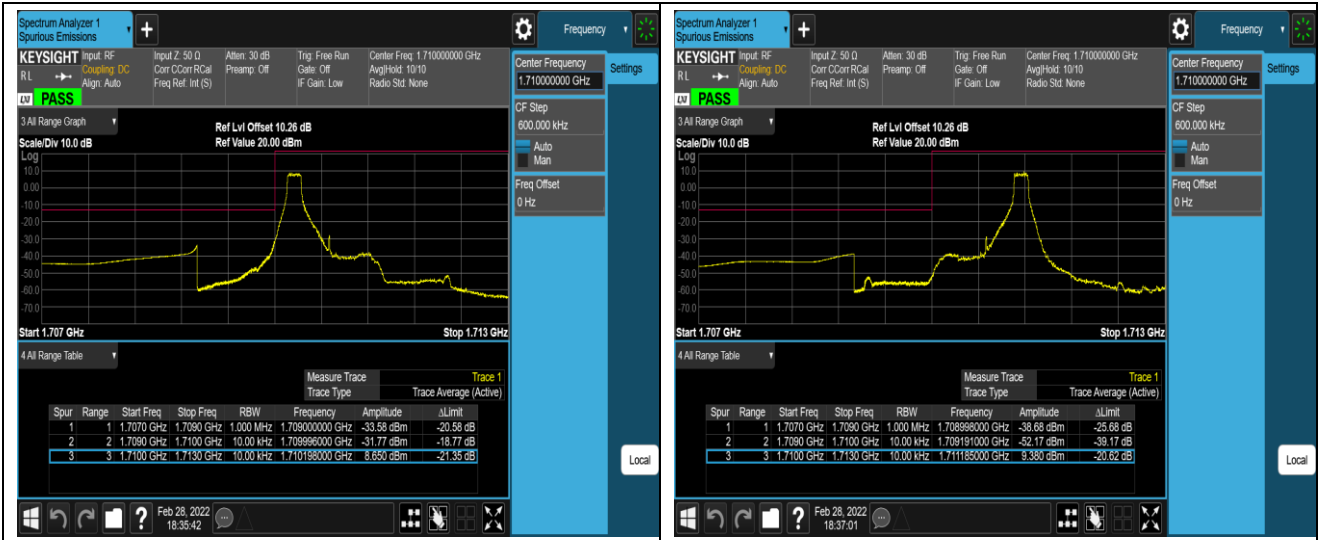

Band66-1.4MHz-QPSK-131979-6RB#0

Band66-1.4MHz-QPSK-132665-1RB#0