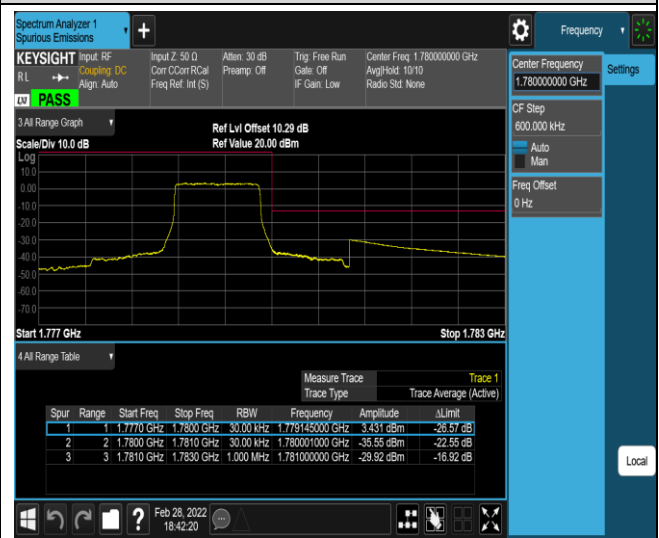

Band41-20MHz-16QAM-40140-1RB#99

Band66-1.4MHz-QPSK-131979-6RB#0

Band66-1.4MHz-QPSK-132665-1RB#0

Band66-1.4MHz-QPSK-132665-1RB#5

Band66-1.4MHz-QPSK-132665-6RB#0

Band66-1.4MHz-16QAM-131979-1RB#0

Band66-1.4MHz-16QAM-131979-1RB#5