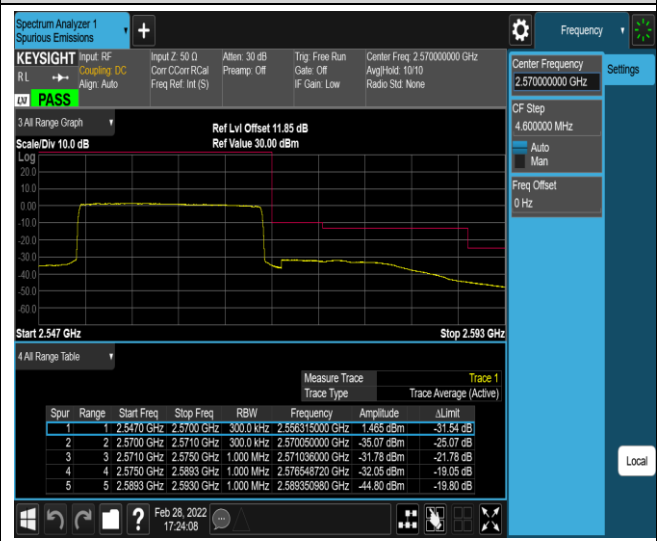

Band7-20MHz-16QAM-20850-100RB#0

Band7-20MHz-16QAM-21350-1RB#0

Band7-20MHz-16QAM-21350-1RB#99

Band7-20MHz-16QAM-21350-100RB#0

Band17-5MHz-QPSK-23755-1RB#0

Band17-5MHz-QPSK-23755-1RB#24

Band17-10MHz-QPSK-23780-50RB#0

Band17-10MHz-QPSK-23800-1RB#0

Band17-10MHz-QPSK-23800-1RB#49

Band17-10MHz-QPSK-23800-50RB#0

Band17-10MHz-16QAM-23780-1RB#0

Band17-10MHz-16QAM-23780-1RB#49

Band17-10MHz-16QAM-23780-50RB#0

Band17-10MHz-16QAM-23800-1RB#0