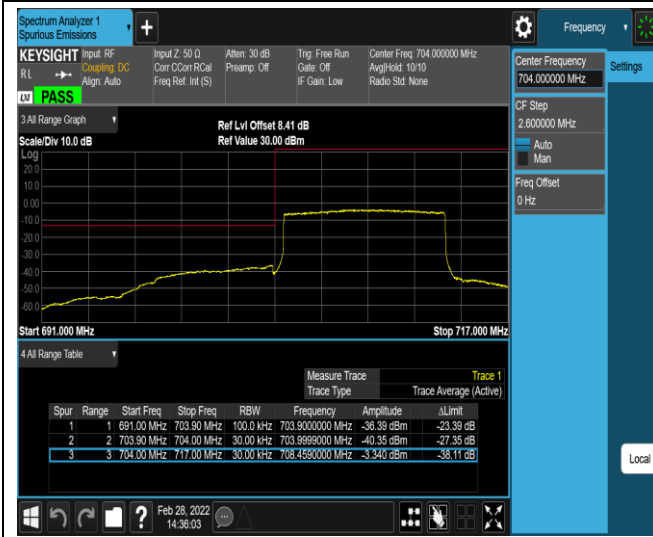

Band7-20MHz-16QAM-20850-100RB#0

Band7-20MHz-16QAM-21350-1RB#0

Band7-20MHz-16QAM-21350-1RB#99

Band7-20MHz-16QAM-21350-100RB#0

Band17-5MHz-QPSK-23755-1RB#0

Band17-5MHz-QPSK-23755-1RB#24

Band17-10MHz-QPSK-23780-50RB#0

Band17-10MHz-QPSK-23800-1RB#0

Band17-10MHz-QPSK-23800-1RB#49

Band17-10MHz-QPSK-23800-50RB#0

Band17-10MHz-16QAM-23780-1RB#0

Band17-10MHz-16QAM-23780-1RB#49

Band17-10MHz-16QAM-23780-50RB#0

Band17-10MHz-16QAM-23800-1RB#0