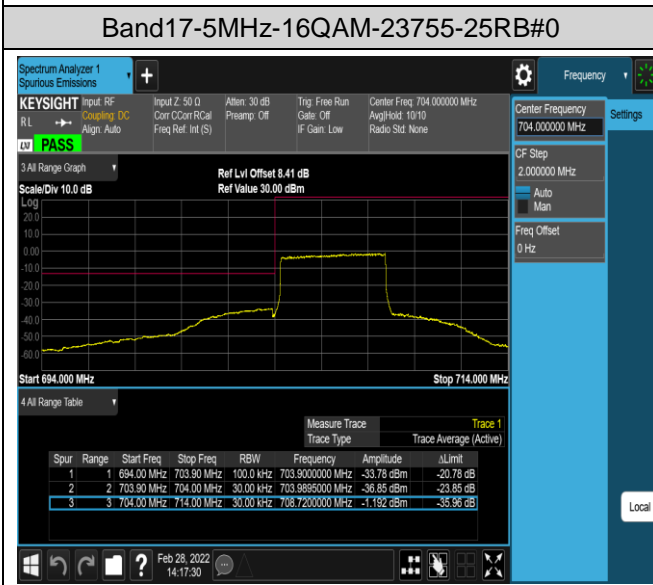

Band7-20MHz-16QAM-20850-100RB#0

Band7-20MHz-16QAM-21350-1RB#0

Band7-20MHz-16QAM-21350-1RB#99

Band7-20MHz-16QAM-21350-100RB#0

Band17-5MHz-QPSK-23755-1RB#0

Band17-5MHz-QPSK-23755-1RB#24

Band17-10MHz-QPSK-23780-50RB#0

Band17-10MHz-QPSK-23800-1RB#0

Band17-10MHz-QPSK-23800-1RB#49

Band17-10MHz-QPSK-23800-50RB#0

Band17-10MHz-16QAM-23780-1RB#0

Band17-10MHz-16QAM-23780-1RB#49

Band17-10MHz-16QAM-23780-50RB#0

Band17-10MHz-16QAM-23800-1RB#0