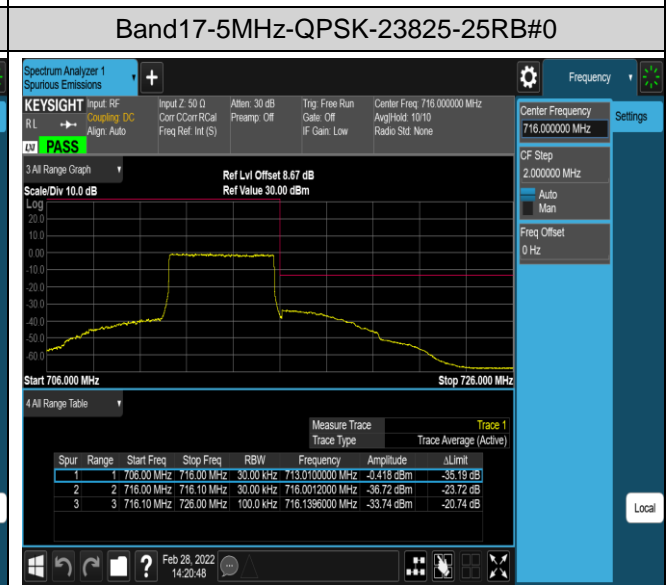

Band7-20MHz-16QAM-20850-100RB#0

Band7-20MHz-16QAM-21350-1RB#0

Band7-20MHz-16QAM-21350-1RB#99

Band7-20MHz-16QAM-21350-100RB#0

Band17-5MHz-QPSK-23755-1RB#0

Band17-5MHz-QPSK-23755-1RB#24

Band17-10MHz-QPSK-23780-50RB#0

Band17-10MHz-QPSK-23800-1RB#0

Band17-10MHz-QPSK-23800-1RB#49

Band17-10MHz-QPSK-23800-50RB#0

Band17-10MHz-16QAM-23780-1RB#0

Band17-10MHz-16QAM-23780-1RB#49

Band17-10MHz-16QAM-23780-50RB#0

Band17-10MHz-16QAM-23800-1RB#0