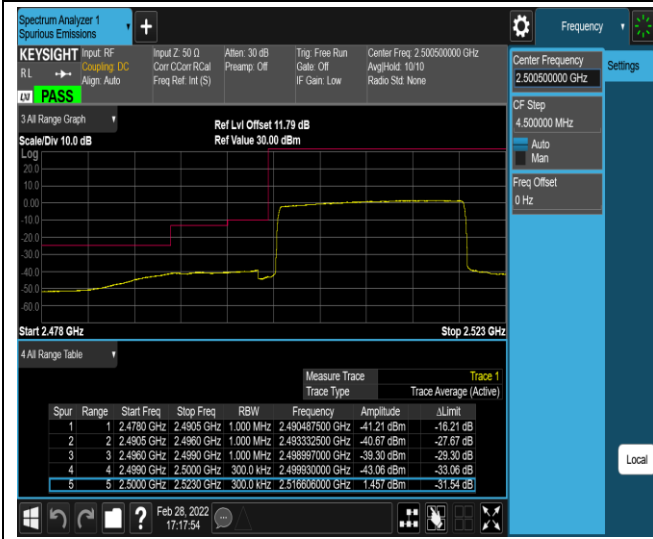

Band7-20MHz-16QAM-20850-100RB#0

Band7-20MHz-16QAM-21350-1RB#0

Band7-20MHz-16QAM-21350-1RB#99

Band7-20MHz-16QAM-21350-100RB#0

Band17-5MHz-QPSK-23755-1RB#0

Band17-5MHz-QPSK-23755-1RB#24

Band17-10MHz-QPSK-23780-50RB#0

Band17-10MHz-QPSK-23800-1RB#0

Band17-10MHz-QPSK-23800-1RB#49

Band17-10MHz-QPSK-23800-50RB#0

Band17-10MHz-16QAM-23780-1RB#0

Band17-10MHz-16QAM-23780-1RB#49

Band17-10MHz-16QAM-23780-50RB#0

Band17-10MHz-16QAM-23800-1RB#0