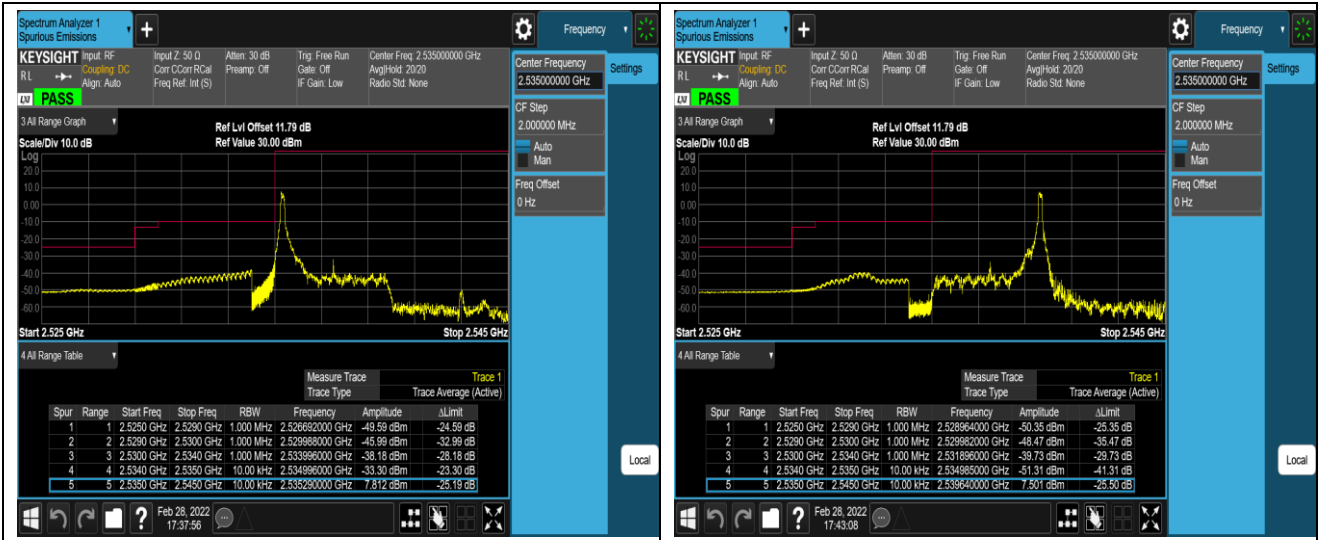

Band41-5MHz-QPSK-40065-1RB#0

Band41-5MHz-QPSK-40065-1RB#24

Band41-5MHz-QPSK-40065-25RB#0

Band41-5MHz-QPSK-41215-1RB#0