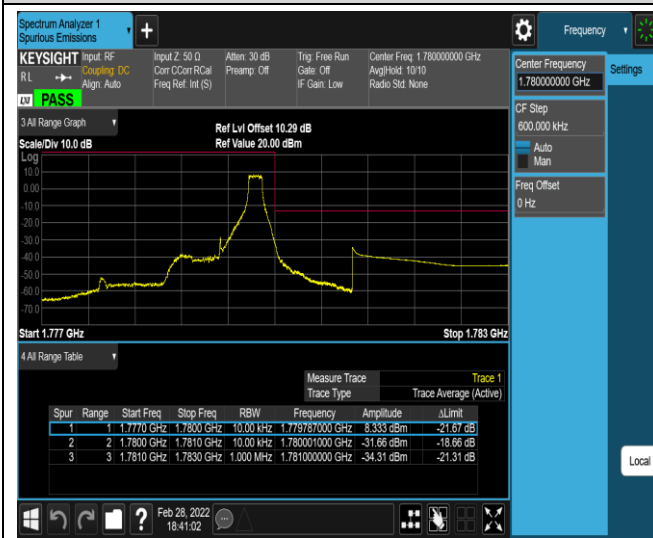

Band41-20MHz-16QAM-40140-1RB#99

Band66-1.4MHz-QPSK-131979-6RB#0

Band66-1.4MHz-QPSK-132665-1RB#0

Band66-1.4MHz-QPSK-132665-1RB#5

Band66-1.4MHz-QPSK-132665-6RB#0

Band66-1.4MHz-16QAM-131979-1RB#0

Band66-1.4MHz-16QAM-131979-1RB#5