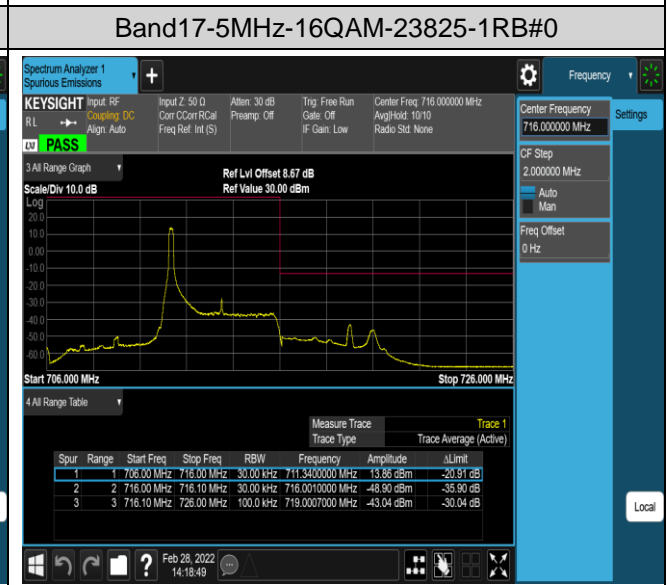

Band7-20MHz-16QAM-20850-100RB#0

Band7-20MHz-16QAM-21350-1RB#0

Band7-20MHz-16QAM-21350-1RB#99

Band7-20MHz-16QAM-21350-100RB#0

Band17-5MHz-QPSK-23755-1RB#0

Band17-5MHz-QPSK-23755-1RB#24

Band17-10MHz-QPSK-23780-50RB#0

Band17-10MHz-QPSK-23800-1RB#0

Band17-10MHz-QPSK-23800-1RB#49

Band17-10MHz-QPSK-23800-50RB#0

Band17-10MHz-16QAM-23780-1RB#0

Band17-10MHz-16QAM-23780-1RB#49

Band17-10MHz-16QAM-23780-50RB#0

Band17-10MHz-16QAM-23800-1RB#0