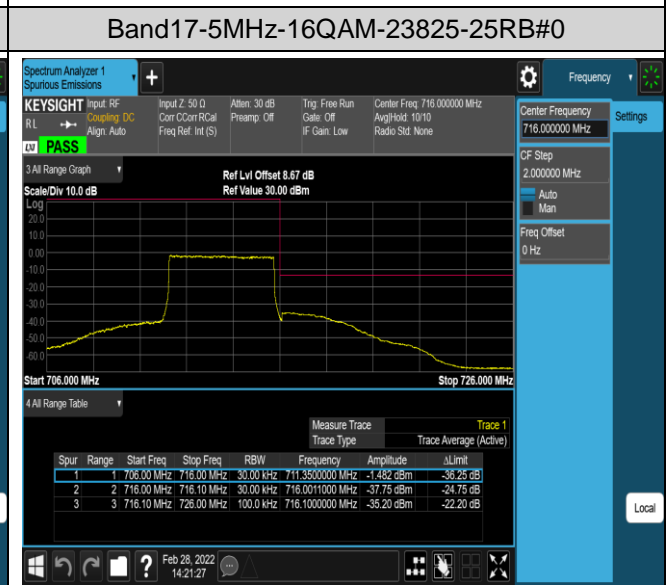

Band7-20MHz-16QAM-20850-100RB#0

Band7-20MHz-16QAM-21350-1RB#0

Band7-20MHz-16QAM-21350-1RB#99

Band7-20MHz-16QAM-21350-100RB#0

Band17-5MHz-QPSK-23755-1RB#0

Band17-5MHz-QPSK-23755-1RB#24

Band17-10MHz-QPSK-23780-50RB#0

Band17-10MHz-QPSK-23800-1RB#0

Band17-10MHz-QPSK-23800-1RB#49

Band17-10MHz-QPSK-23800-50RB#0

Band17-10MHz-16QAM-23780-1RB#0

Band17-10MHz-16QAM-23780-1RB#49

Band17-10MHz-16QAM-23780-50RB#0

Band17-10MHz-16QAM-23800-1RB#0