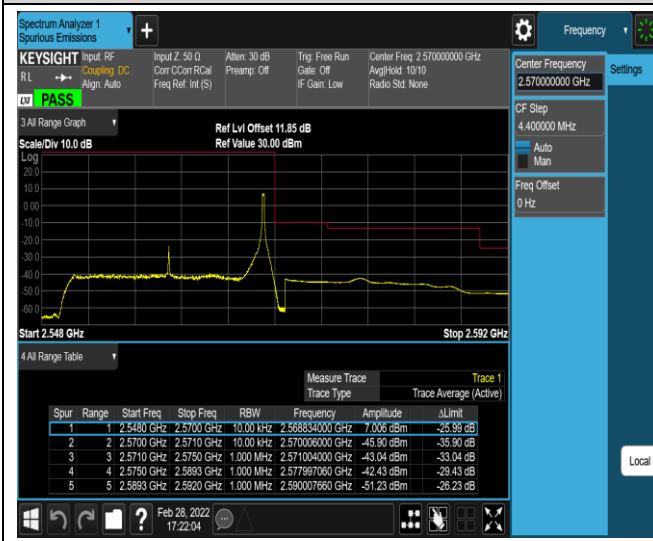

Band7-20MHz-16QAM-20850-100RB#0

Band7-20MHz-16QAM-21350-1RB#0

Band7-20MHz-16QAM-21350-1RB#99

Band7-20MHz-16QAM-21350-100RB#0

Band17-5MHz-QPSK-23755-1RB#0

Band17-5MHz-QPSK-23755-1RB#24

Band17-10MHz-QPSK-23780-50RB#0

Band17-10MHz-QPSK-23800-1RB#0

Band17-10MHz-QPSK-23800-1RB#49

Band17-10MHz-QPSK-23800-50RB#0

Band17-10MHz-16QAM-23780-1RB#0

Band17-10MHz-16QAM-23780-1RB#49

Band17-10MHz-16QAM-23780-50RB#0

Band17-10MHz-16QAM-23800-1RB#0