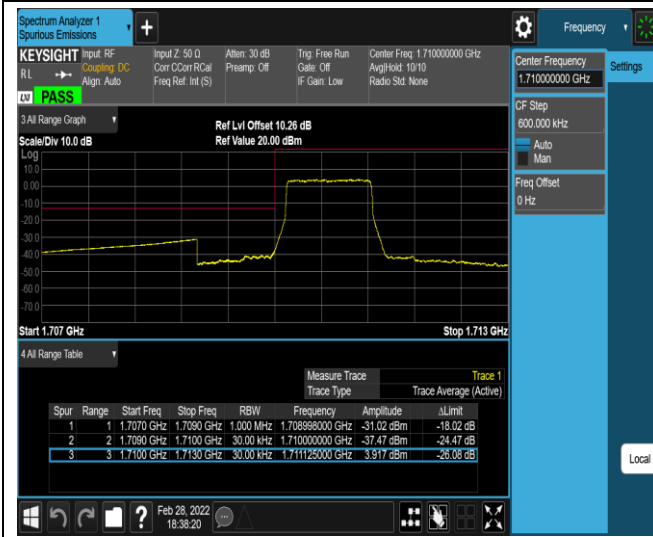

Band41-20MHz-16QAM-40140-1RB#99

Band66-1.4MHz-QPSK-131979-6RB#0

Band66-1.4MHz-QPSK-132665-1RB#0

Band66-1.4MHz-QPSK-132665-1RB#5

Band66-1.4MHz-QPSK-132665-6RB#0

Band66-1.4MHz-16QAM-131979-1RB#0

Band66-1.4MHz-16QAM-131979-1RB#5