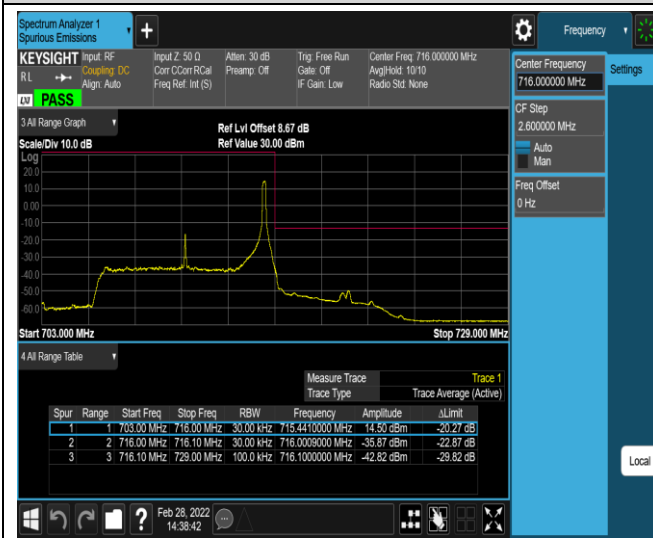

Band7-20MHz-16QAM-20850-100RB#0

Band7-20MHz-16QAM-21350-1RB#0

Band7-20MHz-16QAM-21350-1RB#99

Band7-20MHz-16QAM-21350-100RB#0

Band17-5MHz-QPSK-23755-1RB#0

Band17-5MHz-QPSK-23755-1RB#24

Band17-10MHz-QPSK-23780-50RB#0

Band17-10MHz-QPSK-23800-1RB#0

Band17-10MHz-QPSK-23800-1RB#49

Band17-10MHz-QPSK-23800-50RB#0

Band17-10MHz-16QAM-23780-1RB#0

Band17-10MHz-16QAM-23780-1RB#49

Band17-10MHz-16QAM-23780-50RB#0

Band17-10MHz-16QAM-23800-1RB#0