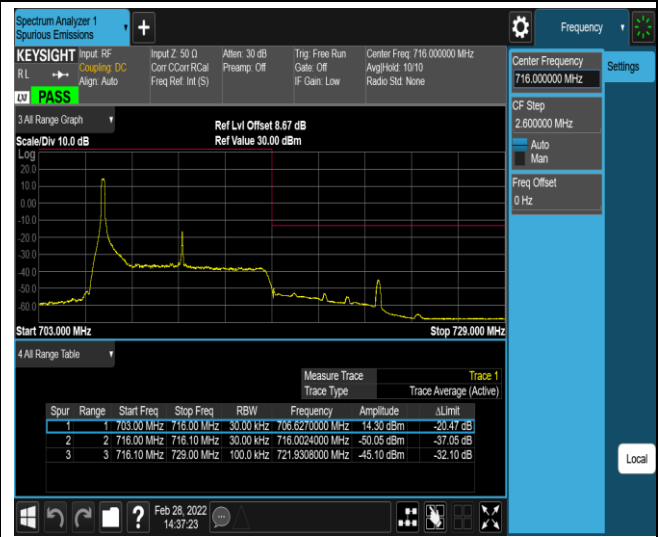

Band7-20MHz-16QAM-20850-100RB#0

Band7-20MHz-16QAM-21350-1RB#0

Band7-20MHz-16QAM-21350-1RB#99

Band7-20MHz-16QAM-21350-100RB#0

Band17-5MHz-QPSK-23755-1RB#0

Band17-5MHz-QPSK-23755-1RB#24

Band17-10MHz-QPSK-23780-50RB#0

Band17-10MHz-QPSK-23800-1RB#0

Band17-10MHz-QPSK-23800-1RB#49

Band17-10MHz-QPSK-23800-50RB#0

Band17-10MHz-16QAM-23780-1RB#0

Band17-10MHz-16QAM-23780-1RB#49

Band17-10MHz-16QAM-23780-50RB#0

Band17-10MHz-16QAM-23800-1RB#0