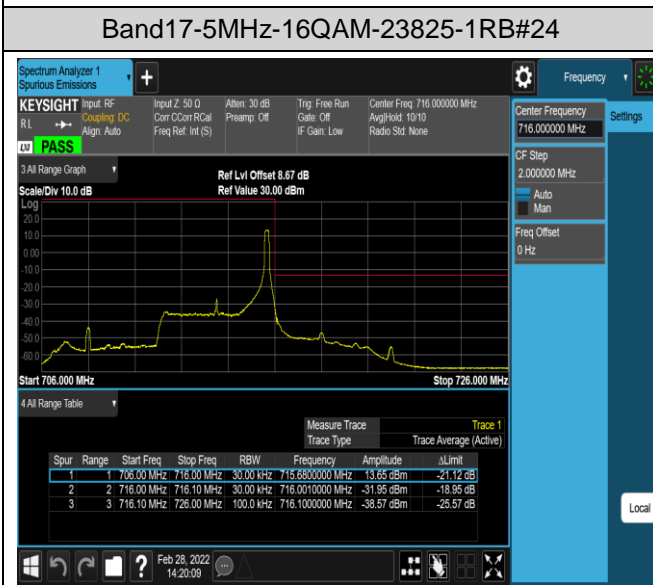

Band7-20MHz-16QAM-20850-100RB#0

Band7-20MHz-16QAM-21350-1RB#0

Band7-20MHz-16QAM-21350-1RB#99

Band7-20MHz-16QAM-21350-100RB#0

Band17-5MHz-QPSK-23755-1RB#0

Band17-5MHz-QPSK-23755-1RB#24

Band17-10MHz-QPSK-23780-50RB#0

Band17-10MHz-QPSK-23800-1RB#0

Band17-10MHz-QPSK-23800-1RB#49

Band17-10MHz-QPSK-23800-50RB#0

Band17-10MHz-16QAM-23780-1RB#0

Band17-10MHz-16QAM-23780-1RB#49

Band17-10MHz-16QAM-23780-50RB#0

Band17-10MHz-16QAM-23800-1RB#0