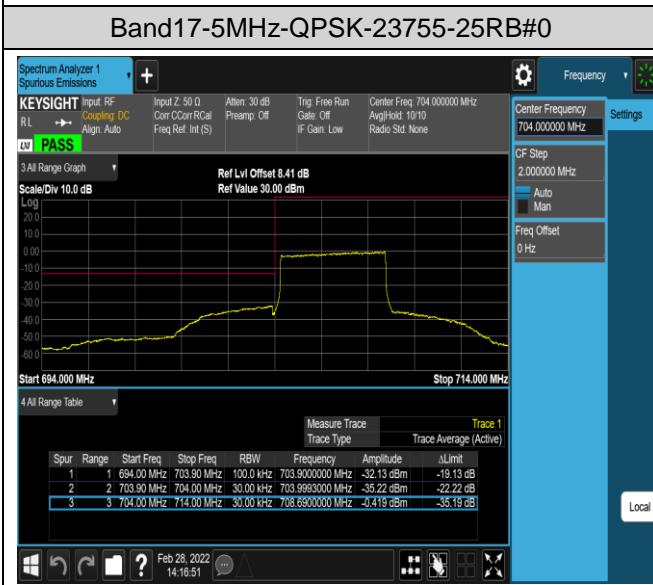

Band7-20MHz-16QAM-20850-100RB#0

Band7-20MHz-16QAM-21350-1RB#0

Band7-20MHz-16QAM-21350-1RB#99

Band7-20MHz-16QAM-21350-100RB#0

Band17-5MHz-QPSK-23755-1RB#0

Band17-5MHz-QPSK-23755-1RB#24

Band17-10MHz-QPSK-23780-50RB#0