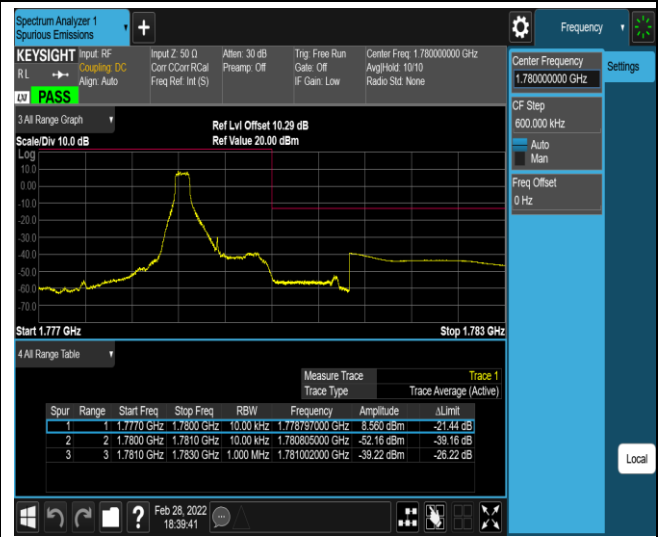

Band41-20MHz-16QAM-40140-1RB#99

Band66-1.4MHz-QPSK-131979-6RB#0

Band66-1.4MHz-QPSK-132665-1RB#0

Band66-1.4MHz-QPSK-132665-1RB#5

Band66-1.4MHz-QPSK-132665-6RB#0

Band66-1.4MHz-16QAM-131979-1RB#0

Band66-1.4MHz-16QAM-131979-1RB#5