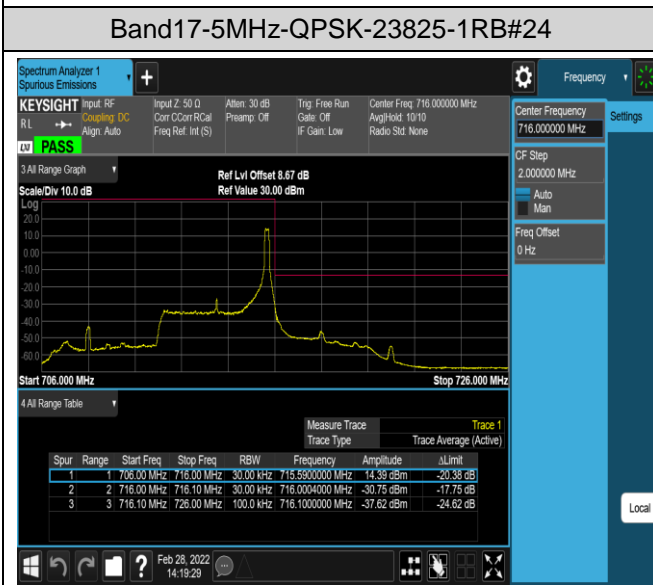

Band7-20MHz-16QAM-20850-100RB#0

Band7-20MHz-16QAM-21350-1RB#0

Band7-20MHz-16QAM-21350-1RB#99

Band7-20MHz-16QAM-21350-100RB#0

Band17-5MHz-QPSK-23755-1RB#0

Band17-5MHz-QPSK-23755-1RB#24

Band17-10MHz-QPSK-23780-50RB#0

Band17-10MHz-QPSK-23800-1RB#0

Band17-10MHz-QPSK-23800-1RB#49

Band17-10MHz-QPSK-23800-50RB#0

Band17-10MHz-16QAM-23780-1RB#0

Band17-10MHz-16QAM-23780-1RB#49

Band17-10MHz-16QAM-23780-50RB#0

Band17-10MHz-16QAM-23800-1RB#0