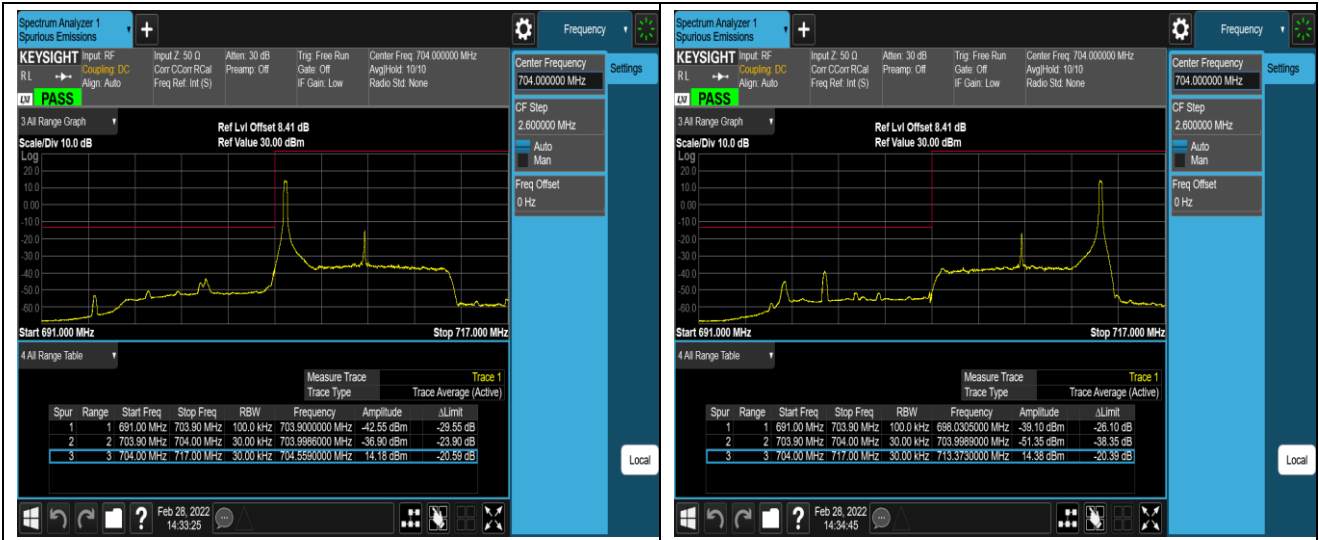

Band7-20MHz-16QAM-20850-100RB#0

Band7-20MHz-16QAM-21350-1RB#0

Band7-20MHz-16QAM-21350-1RB#99

Band7-20MHz-16QAM-21350-100RB#0

Band17-5MHz-QPSK-23755-1RB#0

Band17-5MHz-QPSK-23755-1RB#24

Band17-10MHz-QPSK-23780-50RB#0

Band17-10MHz-QPSK-23800-1RB#0

Band17-10MHz-QPSK-23800-1RB#49

Band17-10MHz-QPSK-23800-50RB#0

Band17-10MHz-16QAM-23780-1RB#0

Band17-10MHz-16QAM-23780-1RB#49

Band17-10MHz-16QAM-23780-50RB#0

Band17-10MHz-16QAM-23800-1RB#0