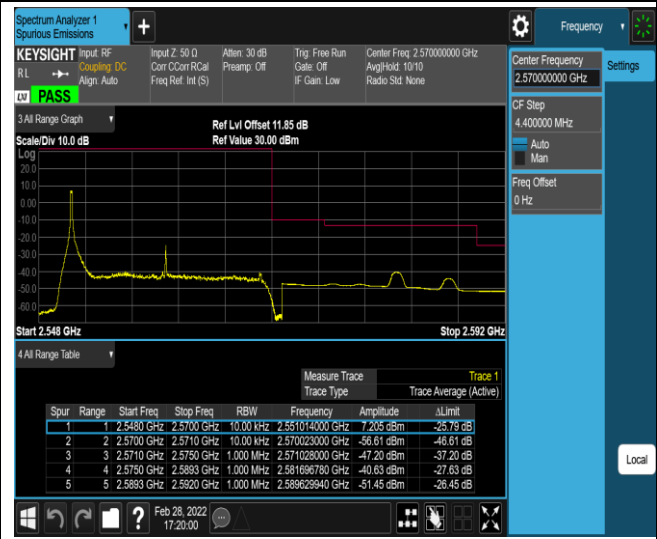

Band7-20MHz-16QAM-20850-100RB#0

Band7-20MHz-16QAM-21350-1RB#0

Band7-20MHz-16QAM-21350-1RB#99

Band7-20MHz-16QAM-21350-100RB#0

Band17-5MHz-QPSK-23755-1RB#0

Band17-5MHz-QPSK-23755-1RB#24

Band17-10MHz-QPSK-23780-50RB#0

Band17-10MHz-QPSK-23800-1RB#0

Band17-10MHz-QPSK-23800-1RB#49

Band17-10MHz-QPSK-23800-50RB#0

Band17-10MHz-16QAM-23780-1RB#0

Band17-10MHz-16QAM-23780-1RB#49

Band17-10MHz-16QAM-23780-50RB#0

Band17-10MHz-16QAM-23800-1RB#0