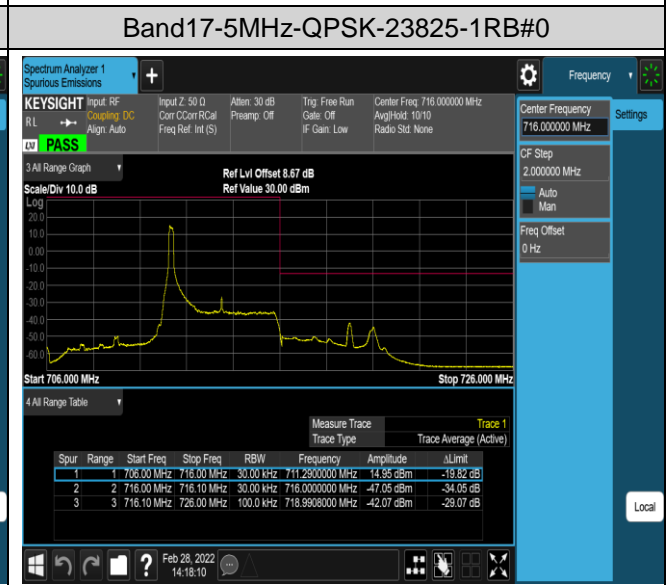

Band7-20MHz-16QAM-20850-100RB#0

Band7-20MHz-16QAM-21350-1RB#0

Band7-20MHz-16QAM-21350-1RB#99

Band7-20MHz-16QAM-21350-100RB#0

Band17-5MHz-QPSK-23755-1RB#0

Band17-5MHz-QPSK-23755-1RB#24

Band17-10MHz-QPSK-23780-50RB#0

Band17-10MHz-QPSK-23800-1RB#0

Band17-10MHz-QPSK-23800-1RB#49

Band17-10MHz-QPSK-23800-50RB#0

Band17-10MHz-16QAM-23780-1RB#0

Band17-10MHz-16QAM-23780-1RB#49

Band17-10MHz-16QAM-23780-50RB#0

Band17-10MHz-16QAM-23800-1RB#0