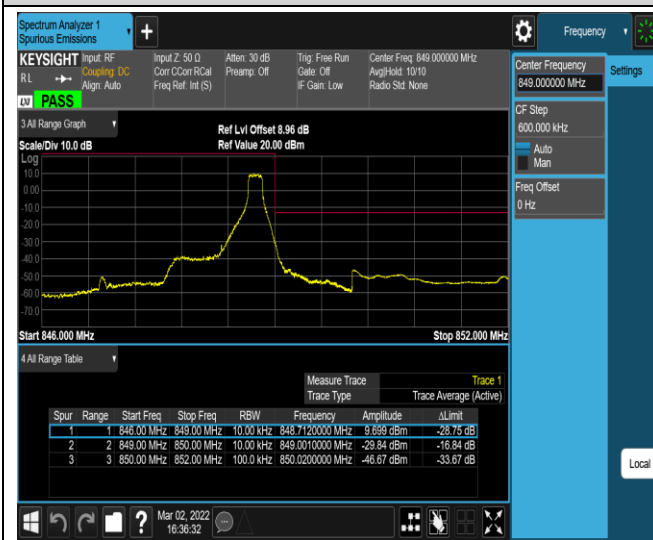

Band5-1.4MHz-QPSK-20643-1RB#5

Band5-1.4MHz-16QAM-20407-1RB#0