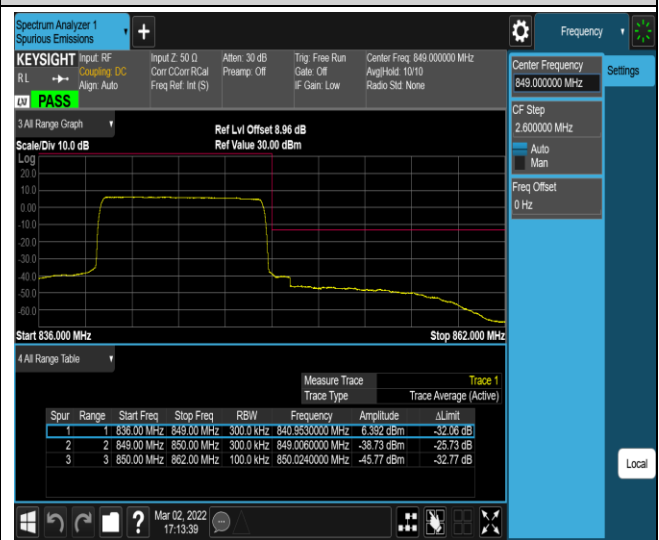

Band5-10MHz-QPSK-20600-50RB#0

Band5-10MHz-16QAM-20450-1RB#49