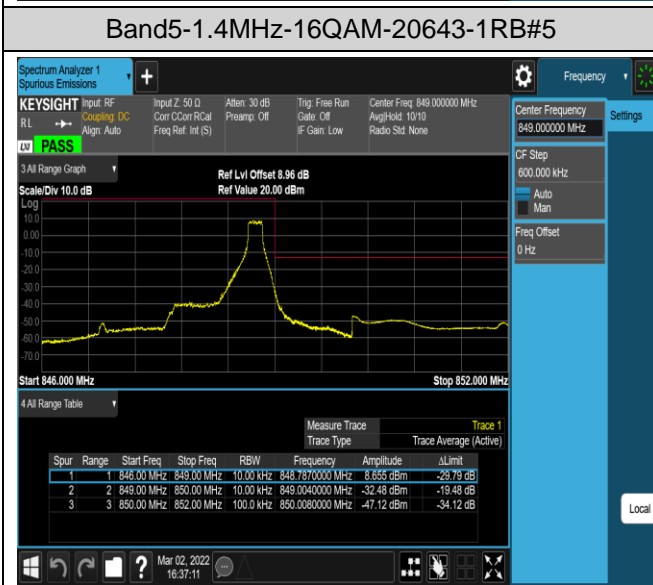

Band5-1.4MHz-QPSK-20643-1RB#5

Band5-1.4MHz-QPSK-20643-6RB#0

Band5-1.4MHz-16QAM-20407-1RB#0

Band5-1.4MHz-16QAM-20407-1RB#5

Band5-10MHz-QPSK-20450-50RB#0

Band5-10MHz-QPSK-20600-1RB#0

Band5-10MHz-QPSK-20600-1RB#49