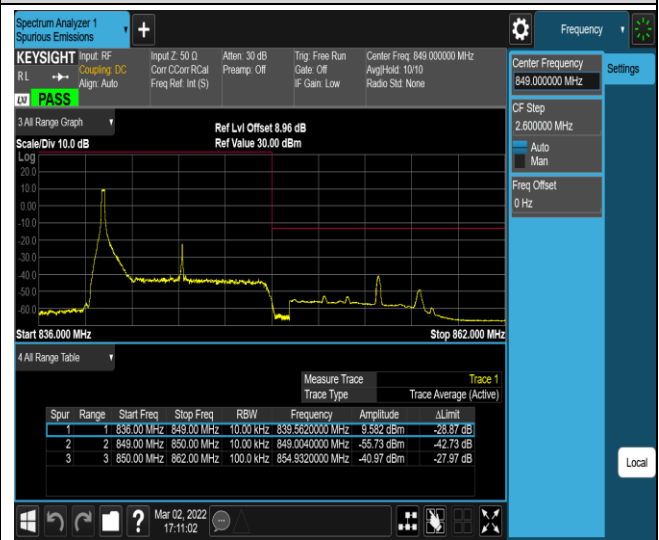

Band5-1.4MHz-QPSK-20643-1RB#5

Band5-1.4MHz-QPSK-20643-6RB#0

Band5-1.4MHz-16QAM-20407-1RB#0

Band5-1.4MHz-16QAM-20407-1RB#5

Band5-10MHz-QPSK-20450-50RB#0

Band5-10MHz-QPSK-20600-1RB#0

Band5-10MHz-QPSK-20600-1RB#49