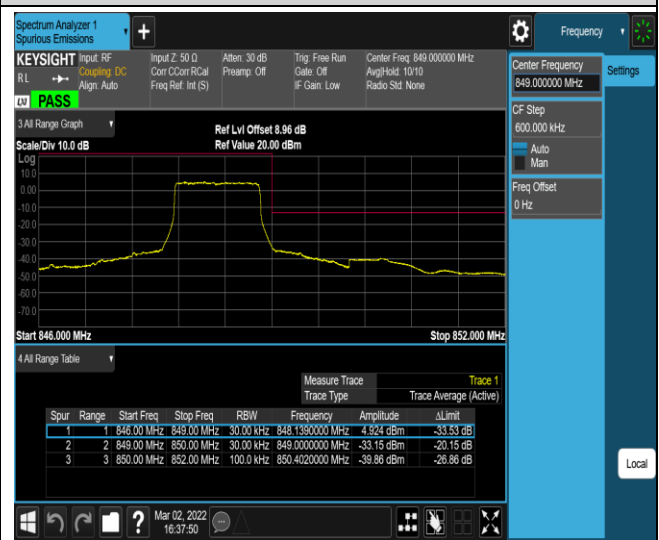

Band5-1.4MHz-QPSK-20643-6RB#0

Band5-1.4MHz-16QAM-20407-1RB#5