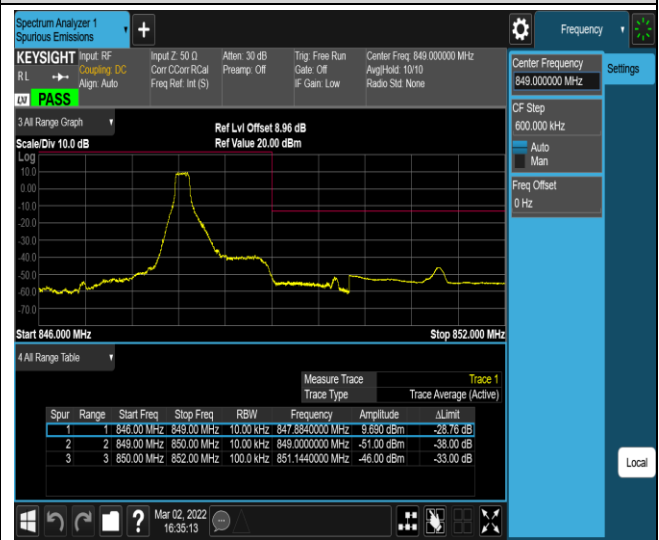

Band5-1.4MHz-QPSK-20643-1RB#0

Band5-1.4MHz-QPSK-20643-6RB#0