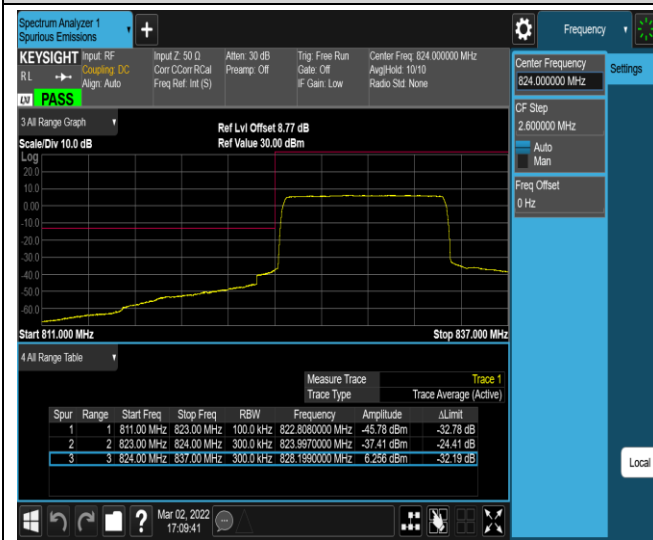

Band5-1.4MHz-QPSK-20643-1RB#5

Band5-1.4MHz-QPSK-20643-6RB#0

Band5-1.4MHz-16QAM-20407-1RB#0

Band5-1.4MHz-16QAM-20407-1RB#5

Band5-10MHz-QPSK-20450-50RB#0

Band5-10MHz-QPSK-20600-1RB#0

Band5-10MHz-QPSK-20600-1RB#49