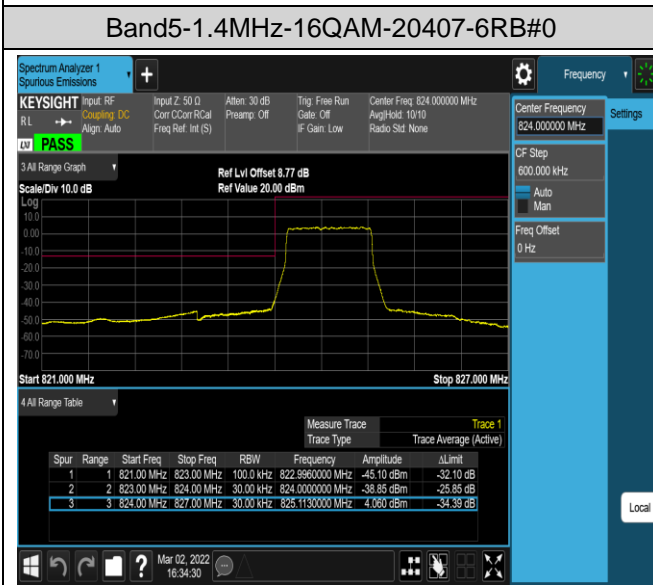

Band5-1.4MHz-QPSK-20643-1RB#5

Band5-1.4MHz-QPSK-20643-6RB#0

Band5-1.4MHz-16QAM-20407-1RB#0

Band5-1.4MHz-16QAM-20407-1RB#5

Band5-10MHz-QPSK-20450-50RB#0

Band5-10MHz-QPSK-20600-1RB#0

Band5-10MHz-QPSK-20600-1RB#49