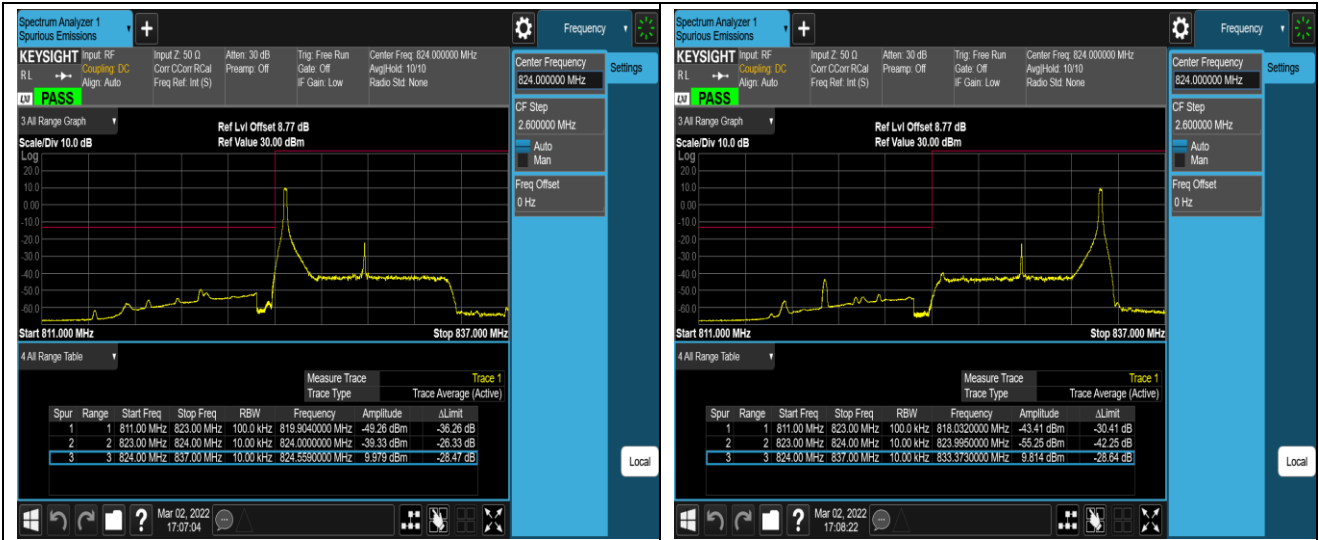

Band5-1.4MHz-QPSK-20643-1RB#5

Band5-1.4MHz-QPSK-20643-6RB#0

Band5-1.4MHz-16QAM-20407-1RB#0

Band5-1.4MHz-16QAM-20407-1RB#5

Band5-10MHz-QPSK-20450-50RB#0

Band5-10MHz-QPSK-20600-1RB#0

Band5-10MHz-QPSK-20600-1RB#49