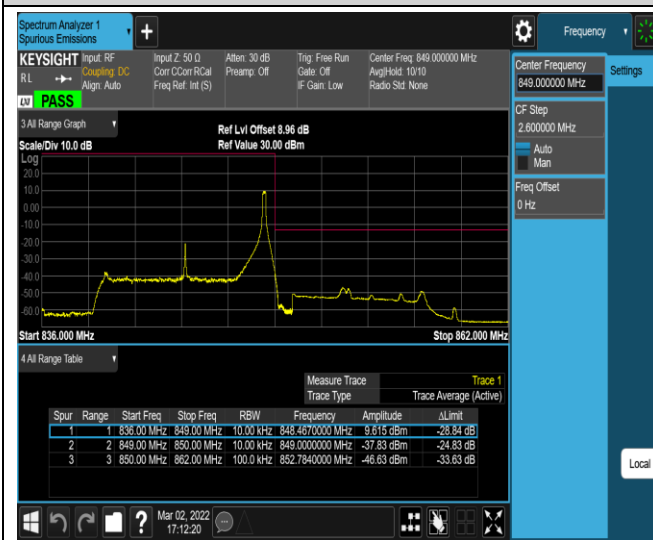

Band5-10MHz-QPSK-20600-1RB#49

Band5-10MHz-16QAM-20450-1RB#0