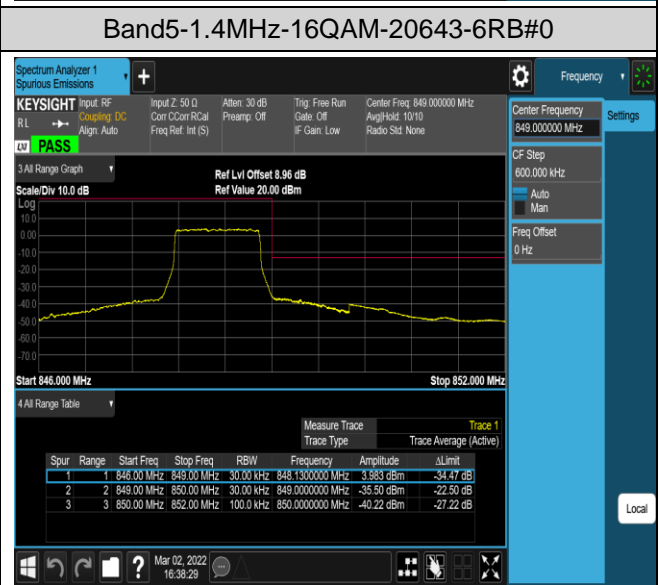

Band5-1.4MHz-QPSK-20643-1RB#5

Band5-1.4MHz-QPSK-20643-6RB#0

Band5-1.4MHz-16QAM-20407-1RB#0

Band5-1.4MHz-16QAM-20407-1RB#5

Band5-10MHz-QPSK-20450-50RB#0

Band5-10MHz-QPSK-20600-1RB#0

Band5-10MHz-QPSK-20600-1RB#49