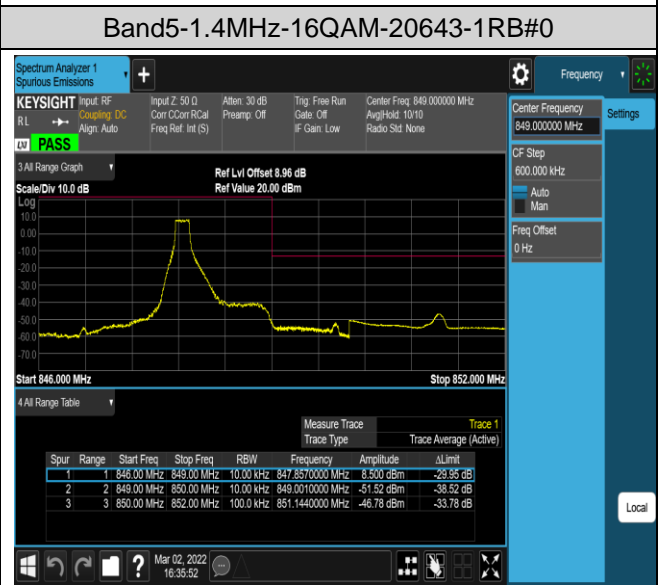

Band5-1.4MHz-QPSK-20643-1RB#5

Band5-1.4MHz-QPSK-20643-6RB#0

Band5-1.4MHz-16QAM-20407-1RB#0

Band5-1.4MHz-16QAM-20407-1RB#5

Band5-10MHz-QPSK-20450-50RB#0

Band5-10MHz-QPSK-20600-1RB#0

Band5-10MHz-QPSK-20600-1RB#49