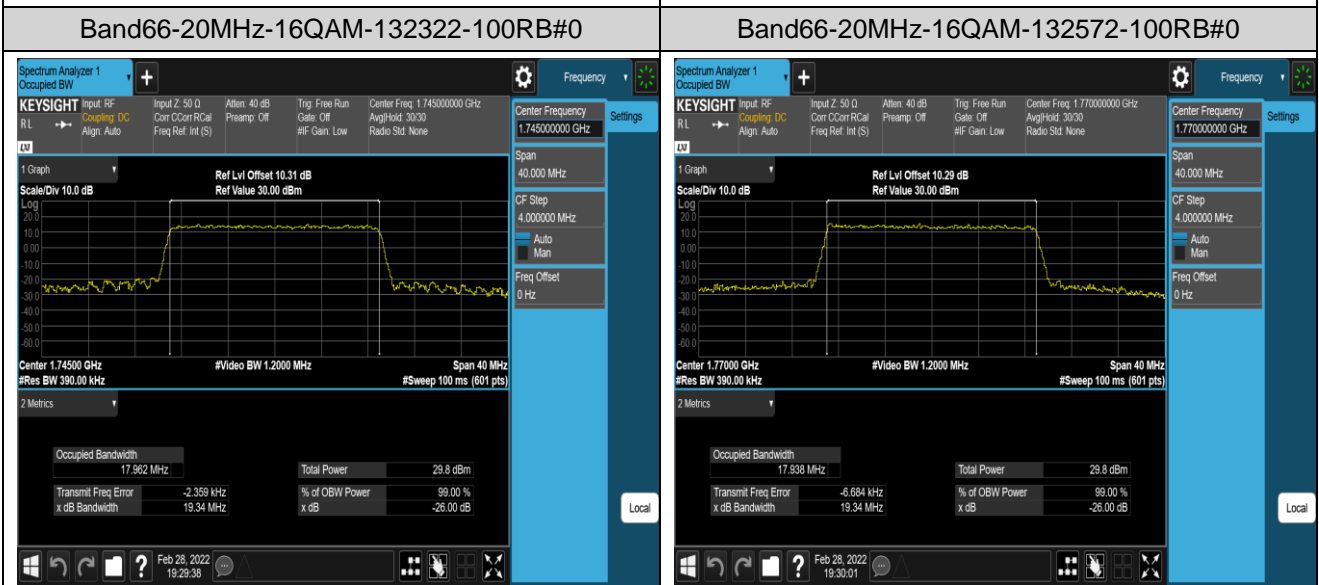

Band66-15MHz-16QAM-132322-75RB#0

Band66-15MHz-16QAM-132597-75RB#0

Band66-20MHz-QPSK-132072-100RB#0

Band66-20MHz-QPSK-132322-100RB#0

Appendix D: Band Edge

Test Result (worst case)

Band	Bandwidth	Modulation	Channel	RB Config.	Result (dBm)	Verdict
Band2	1.4MHz	QPSK	18607	1RB#0	-34.05,-34.77	PASS
Band2	1.4MHz	QPSK	18607	1RB#5	-38.46,-51.82	PASS
Band2	1.4MHz	QPSK	18607	6RB#0	-31.70,-38.74	PASS
Band2	1.4MHz	QPSK	19193	1RB#0	-51.50,-38.38	PASS
Band2	1.4MHz	QPSK	19193	1RB#5	-31.92,-33.22	PASS
Band2	1.4MHz	QPSK	19193	6RB#0	-37.38,-31.21	PASS
Band2	1.4MHz	16QAM	18607	1RB#0	-34.74,-34.66	PASS
Band2	1.4MHz	16QAM	18607	1RB#5	-38.78,-52.30	PASS
Band2	1.4MHz	16QAM	18607	6RB#0	-31.59,-38.29	PASS
Band2	1.4MHz	16QAM	19193	1RB#0	-51.92,-38.53	PASS
Band2	1.4MHz	16QAM	19193	1RB#5	-33.58,-33.79	PASS
Band2	1.4MHz	16QAM	19193	6RB#0	-37.34,-30.59	PASS
Band2	20MHz	QPSK	18700	1RB#0	-41.13,-45.60	PASS
Band2	20MHz	QPSK	18700	1RB#99	-43.21,-55.58	PASS
Band2	20MHz	QPSK	18700	100RB#0	-35.71,-39.94	PASS
Band2	20MHz	QPSK	19100	1RB#0	-53.07,-46.20	PASS
Band2	20MHz	QPSK	19100	1RB#99	-44.82,-43.77	PASS
Band2	20MHz	QPSK	19100	100RB#0	-34.71,-31.32	PASS
Band2	20MHz	16QAM	18700	1RB#0	-42.53,-45.82	PASS
Band2	20MHz	16QAM	18700	1RB#99	-44.28,-56.92	PASS
Band2	20MHz	16QAM	18700	100RB#0	-36.23,-41.12	PASS
Band2	20MHz	16QAM	19100	1RB#0	-53.87,-46.39	PASS
Band2	20MHz	16QAM	19100	1RB#99	-45.18,-44.56	PASS
Band2	20MHz	16QAM	19100	100RB#0	-37.10,-33.53	PASS
Band5	1.4MHz	QPSK	20407	1RB#0	-46.36,-31.71	PASS
Band5	1.4MHz	QPSK	20407	1RB#5	-45.66,-50.81	PASS
Band5	1.4MHz	QPSK	20407	6RB#0	-43.67,-37.94	PASS
Band5	1.4MHz	QPSK	20643	1RB#0	-51.00,-46.00	PASS
Band5	1.4MHz	QPSK	20643	1RB#5	-29.84,-46.67	PASS
Band5	1.4MHz	QPSK	20643	6RB#0	-33.15,-39.86	PASS
Band5	1.4MHz	16QAM	20407	1RB#0	-46.99,-33.39	PASS
Band5	1.4MHz	16QAM	20407	1RB#5	-46.81,-51.61	PASS
Band5	1.4MHz	16QAM	20407	6RB#0	-45.10,-38.85	PASS
Band5	1.4MHz	16QAM	20643	1RB#0	-51.52,-46.78	PASS
Band5	1.4MHz	16QAM	20643	1RB#5	-32.48,-47.12	PASS
Band5	1.4MHz	16QAM	20643	6RB#0	-35.50,-40.22	PASS