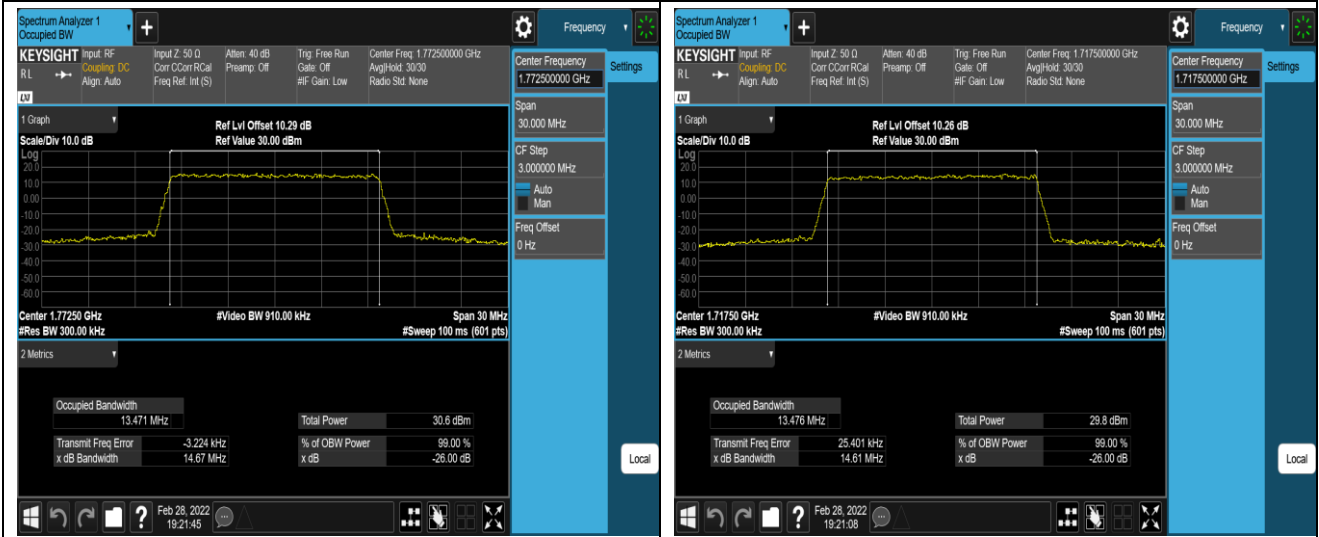

Band66-15MHz-16QAM-132322-75RB#0

Band66-15MHz-16QAM-132597-75RB#0

Band66-20MHz-QPSK-132072-100RB#0

Band66-20MHz-QPSK-132322-100RB#0

Appendix D: Band Edge

Test Result (worst case)

Band	Bandwidth	Modulation	Channel	RB Config.	Result (dBm)	Verdict
Band2	1.4MHz	QPSK	18607	1RB#0	-34.05,-34.77	PASS
Band2	1.4MHz	QPSK	18607	1RB#5	-38.46,-51.82	PASS
Band2	1.4MHz	QPSK	18607	6RB#0	-31.70,-38.74	PASS
Band2	1.4MHz	QPSK	19193	1RB#0	-51.50,-38.38	PASS
Band2	1.4MHz	QPSK	19193	1RB#5	-31.92,-33.22	PASS
Band2	1.4MHz	QPSK	19193	6RB#0	-37.38,-31.21	PASS
Band2	1.4MHz	16QAM	18607	1RB#0	-34.74,-34.66	PASS
Band2	1.4MHz	16QAM	18607	1RB#5	-38.78,-52.30	PASS
Band2	1.4MHz	16QAM	18607	6RB#0	-31.59,-38.29	PASS
Band2	1.4MHz	16QAM	19193	1RB#0	-51.92,-38.53	PASS
Band2	1.4MHz	16QAM	19193	1RB#5	-33.58,-33.79	PASS
Band2	1.4MHz	16QAM	19193	6RB#0	-37.34,-30.59	PASS
Band2	20MHz	QPSK	18700	1RB#0	-41.13,-45.60	PASS
Band2	20MHz	QPSK	18700	1RB#99	-43.21,-55.58	PASS
Band2	20MHz	QPSK	18700	100RB#0	-35.71,-39.94	PASS
Band2	20MHz	QPSK	19100	1RB#0	-53.07,-46.20	PASS
Band2	20MHz	QPSK	19100	1RB#99	-44.82,-43.77	PASS
Band2	20MHz	QPSK	19100	100RB#0	-34.71,-31.32	PASS
Band2	20MHz	16QAM	18700	1RB#0	-42.53,-45.82	PASS
Band2	20MHz	16QAM	18700	1RB#99	-44.28,-56.92	PASS
Band2	20MHz	16QAM	18700	100RB#0	-36.23,-41.12	PASS
Band2	20MHz	16QAM	19100	1RB#0	-53.87,-46.39	PASS
Band2	20MHz	16QAM	19100	1RB#99	-45.18,-44.56	PASS
Band2	20MHz	16QAM	19100	100RB#0	-37.10,-33.53	PASS
Band5	1.4MHz	QPSK	20407	1RB#0	-46.36,-31.71	PASS
Band5	1.4MHz	QPSK	20407	1RB#5	-45.66,-50.81	PASS
Band5	1.4MHz	QPSK	20407	6RB#0	-43.67,-37.94	PASS
Band5	1.4MHz	QPSK	20643	1RB#0	-51.00,-46.00	PASS
Band5	1.4MHz	QPSK	20643	1RB#5	-29.84,-46.67	PASS
Band5	1.4MHz	QPSK	20643	6RB#0	-33.15,-39.86	PASS
Band5	1.4MHz	16QAM	20407	1RB#0	-46.99,-33.39	PASS
Band5	1.4MHz	16QAM	20407	1RB#5	-46.81,-51.61	PASS
Band5	1.4MHz	16QAM	20407	6RB#0	-45.10,-38.85	PASS
Band5	1.4MHz	16QAM	20643	1RB#0	-51.52,-46.78	PASS
Band5	1.4MHz	16QAM	20643	1RB#5	-32.48,-47.12	PASS
Band5	1.4MHz	16QAM	20643	6RB#0	-35.50,-40.22	PASS