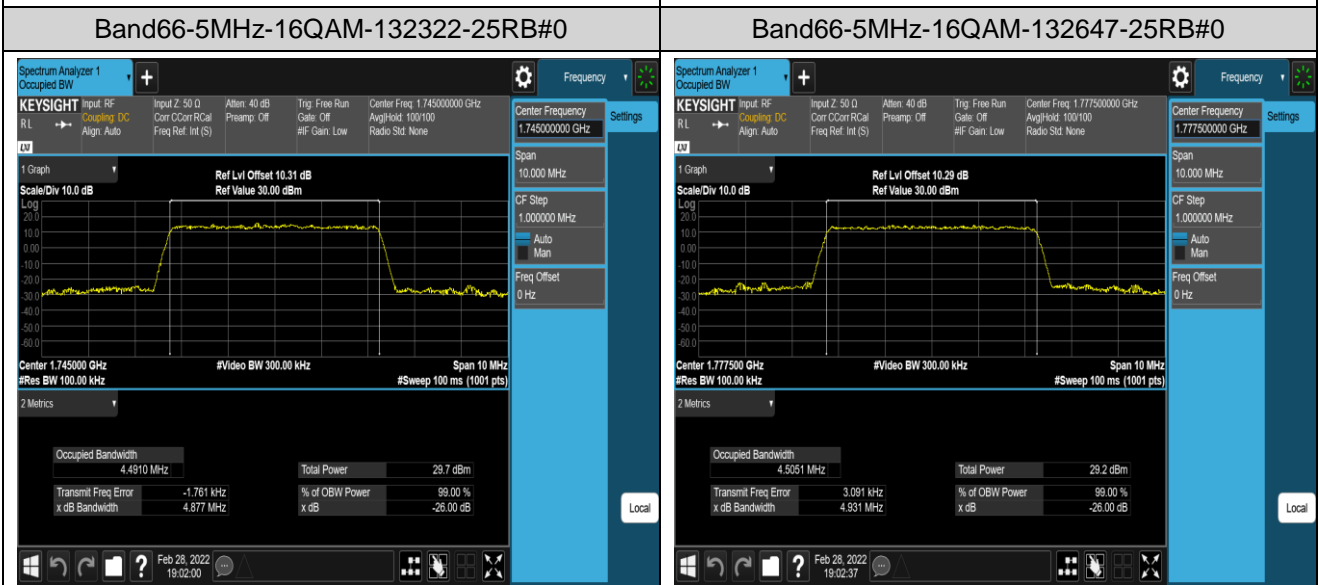

Band66-3MHz-16QAM-131987-15RB#0

Band66-3MHz-16QAM-132322-15RB#0

Band66-3MHz-16QAM-132657-15RB#0

Band66-5MHz-QPSK-131997-25RB#0

Band66-5MHz-QPSK-132322-25RB#0

Band66-15MHz-QPSK-132597-75RB#0

Band66-15MHz-16QAM-132047-75RB#0