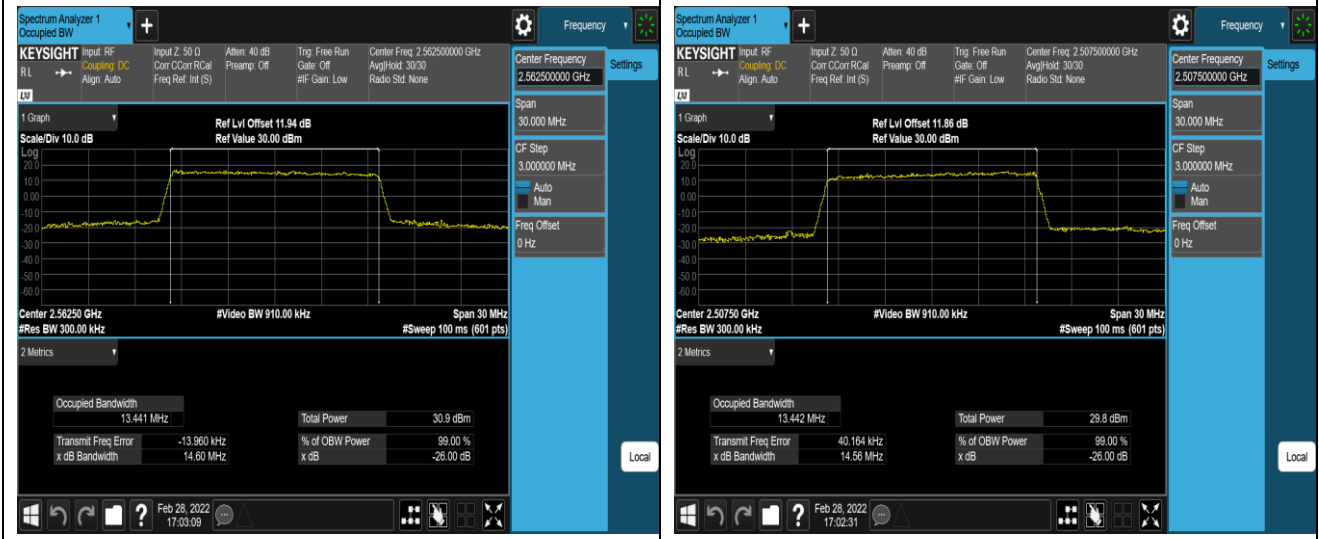

Band7-10MHz-16QAM-21100-50RB#0

Band7-10MHz-16QAM-21400-50RB#0

Band7-15MHz-QPSK-20825-75RB#0

Band7-15MHz-QPSK-21100-75RB#0

Band7-15MHz-QPSK-21375-75RB#0

Band7-15MHz-16QAM-20825-75RB#0

Band7-15MHz-16QAM-21100-75RB#0