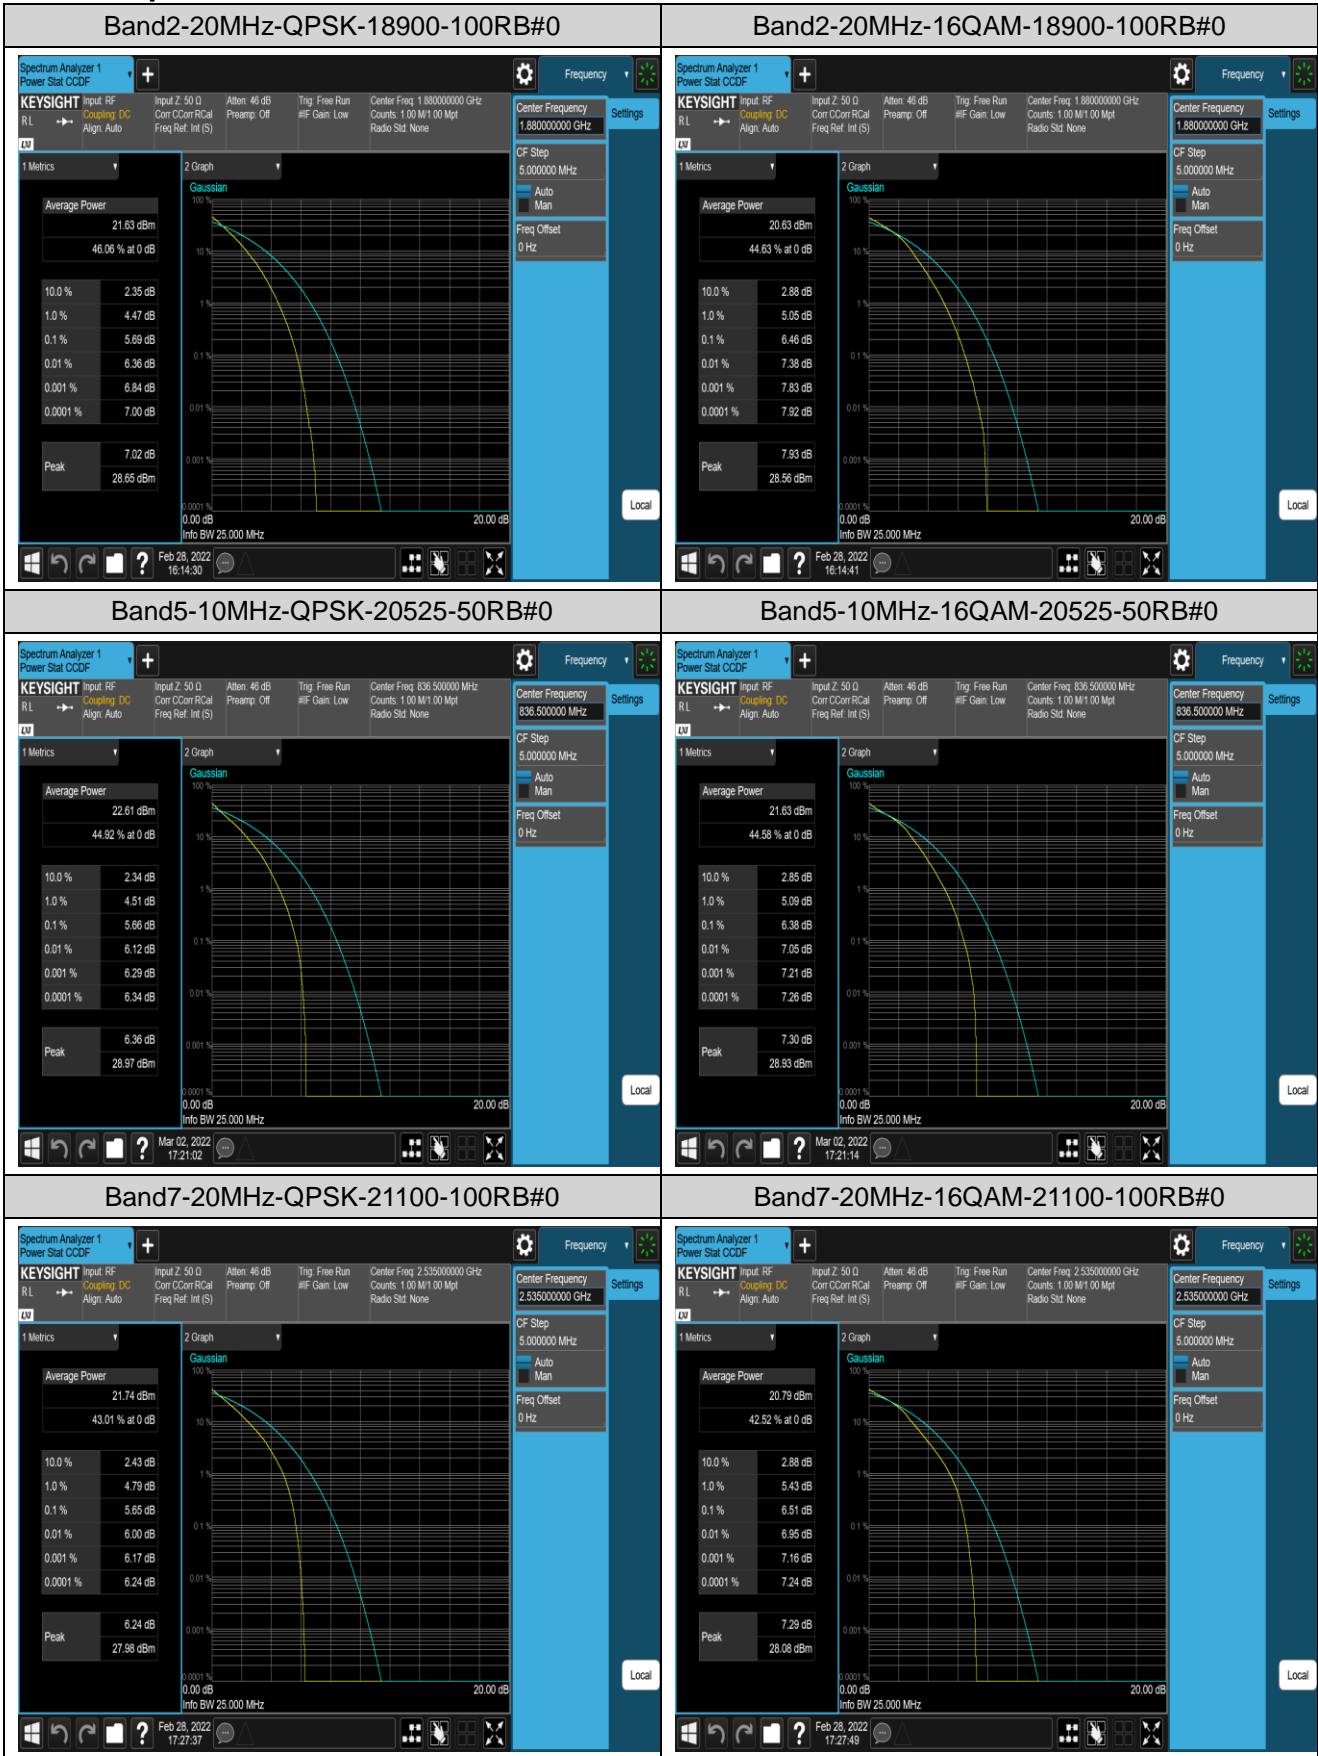

Test Graphs