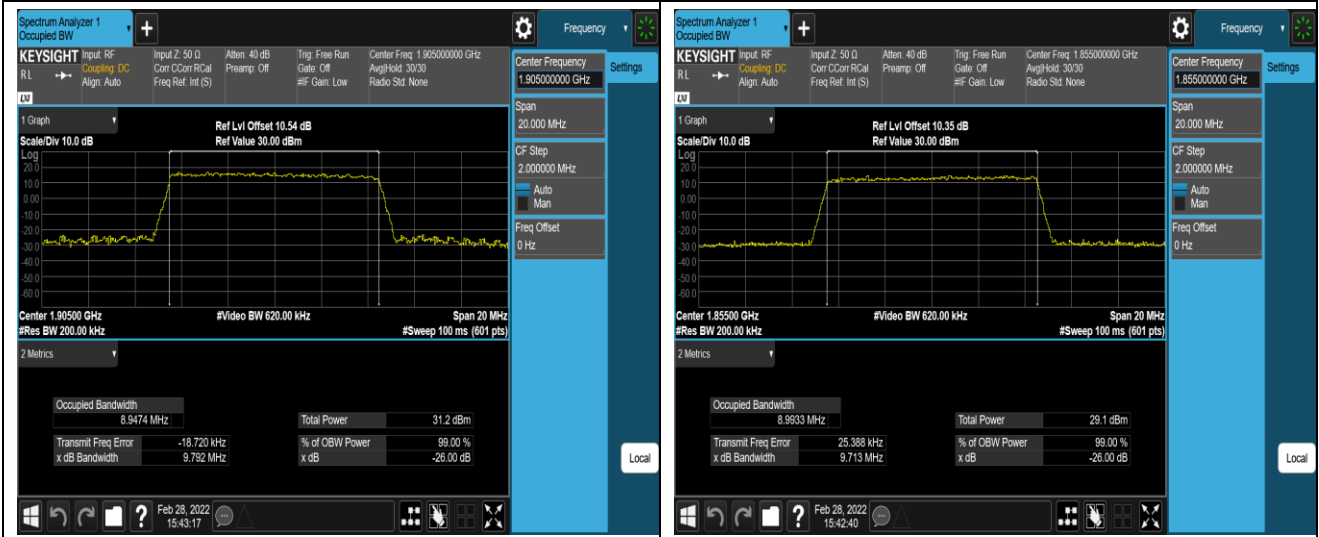

Test Graphs

Band2-10MHz-QPSK-19150-50RB#0

Band2-10MHz-16QAM-18650-50RB#0

Band2-10MHz-16QAM-18900-50RB#0

Band2-10MHz-16QAM-19150-50RB#0

Band2-15MHz-QPSK-18675-75RB#0

Band2-15MHz-QPSK-18900-75RB#0

Band2-15MHz-QPSK-19125-75RB#0