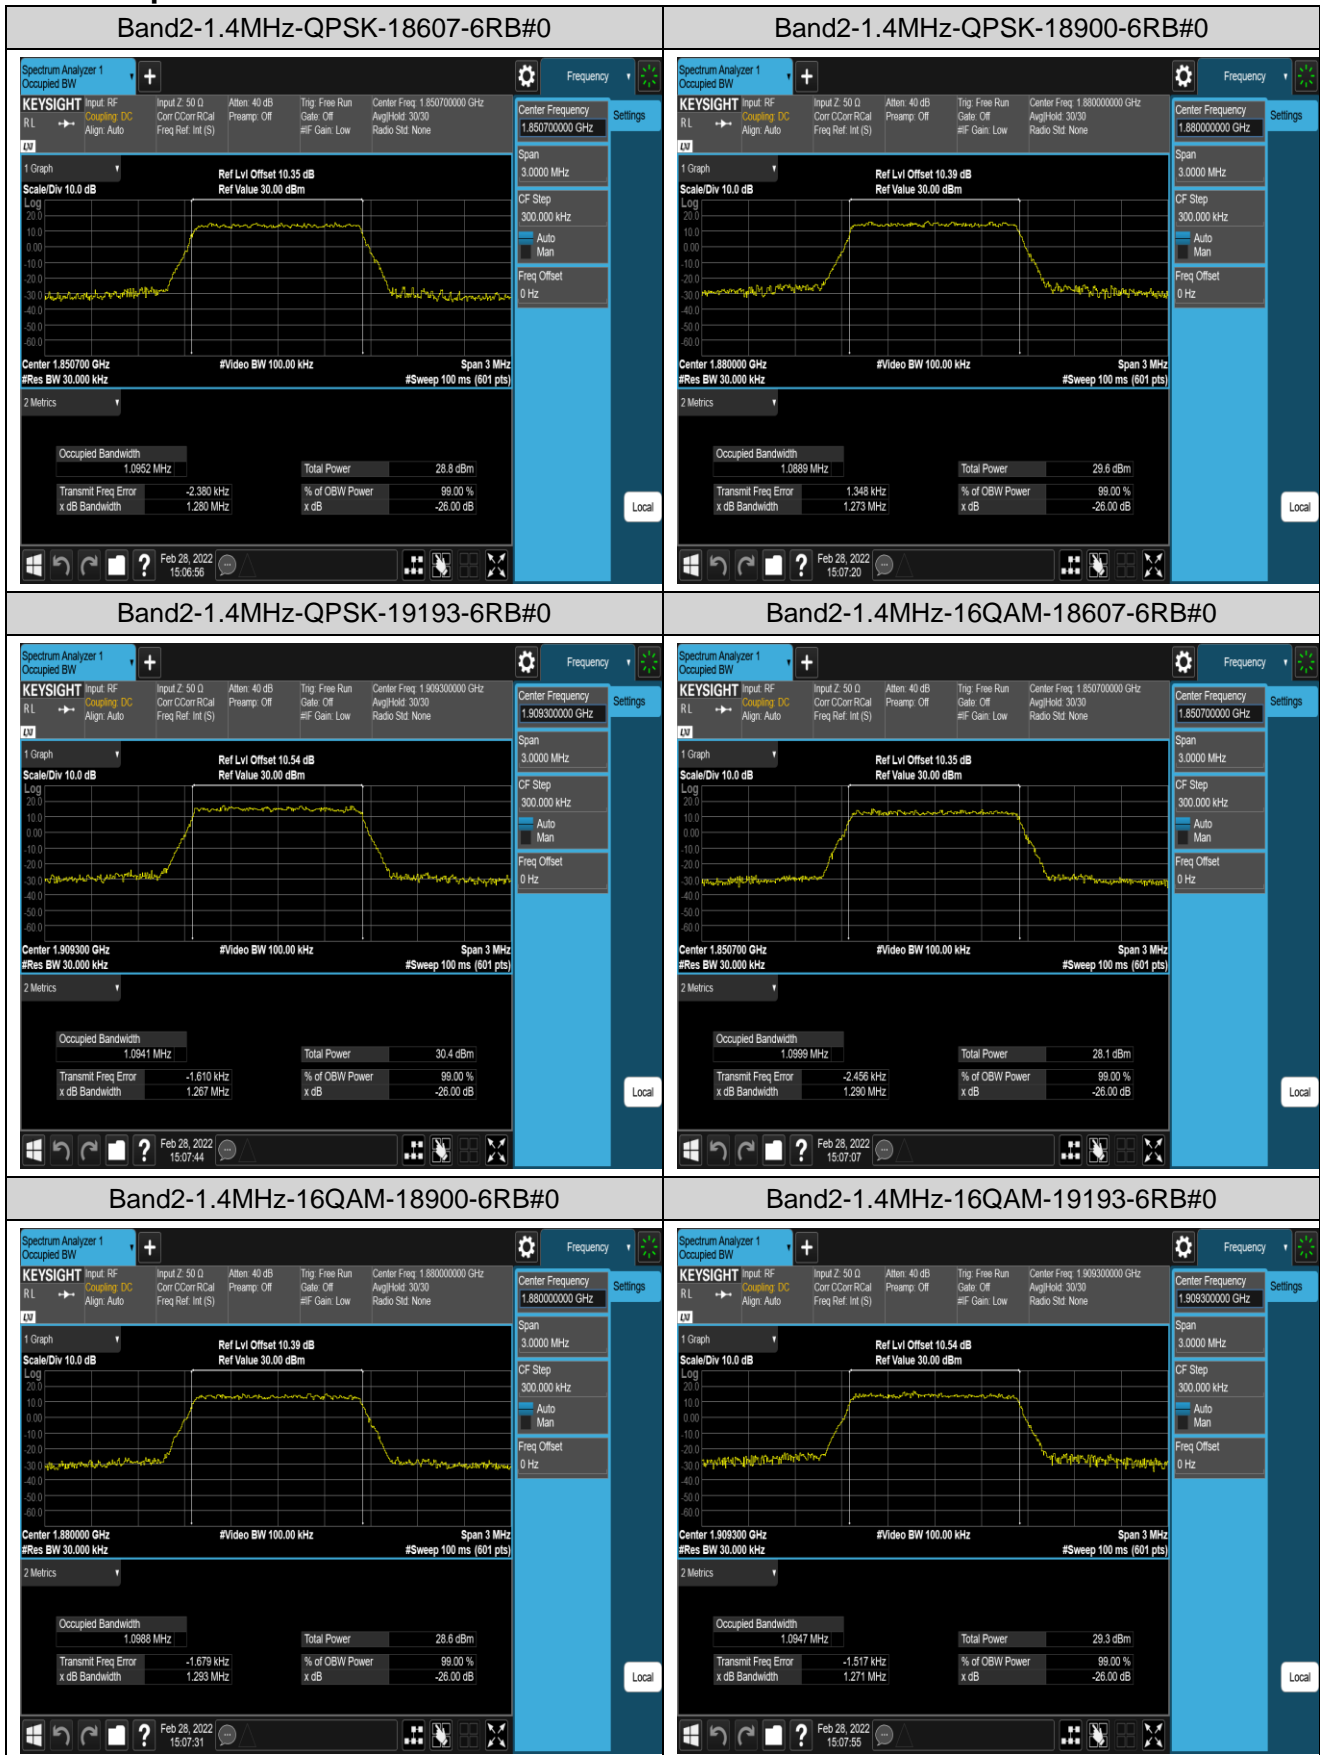

Test Graphs