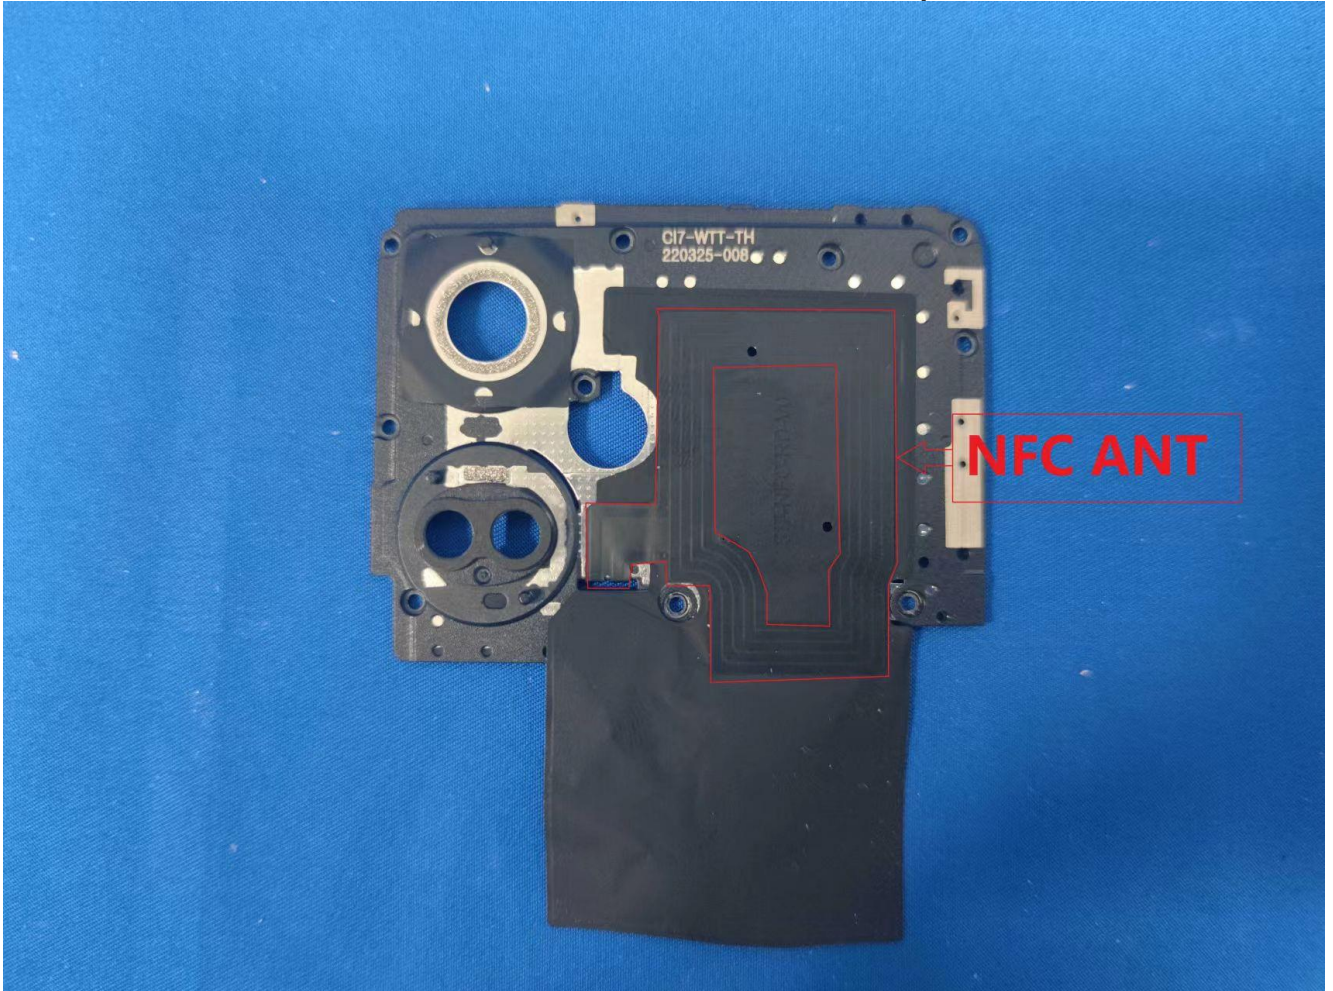

### EUT Photos (Model: CI7n)

EUT Antenna Locations

SAR Test Setup Photos

Head

Right Cheek

Right Tilted

Left Cheek

Left Tilted

Body

Front side (10mm)

Back side(10mm)

Left side(10mm)

Right side(10mm)

Top side(10mm)

Bottom side(10mm)