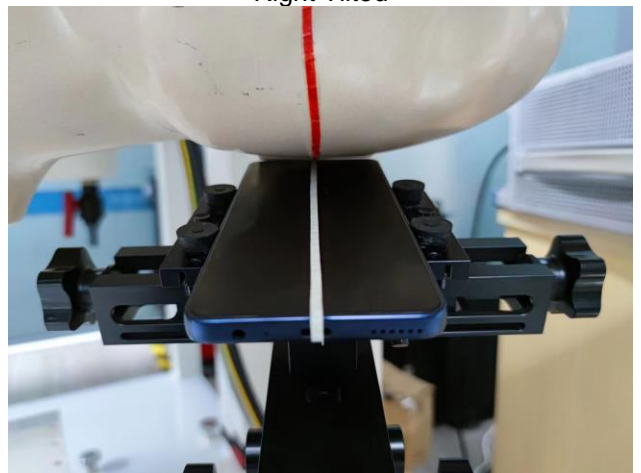

### EUT Photos (Model: CI7n)

EUT Antenna Locations

SAR Test Setup Photos

Head

Right Cheek

Right Tilted

Left Cheek

Left Tilted

Body

Front side (10mm)

Back side(10mm)

Left side(10mm)

Right side(10mm)

Top side(10mm)

Bottom side(10mm)