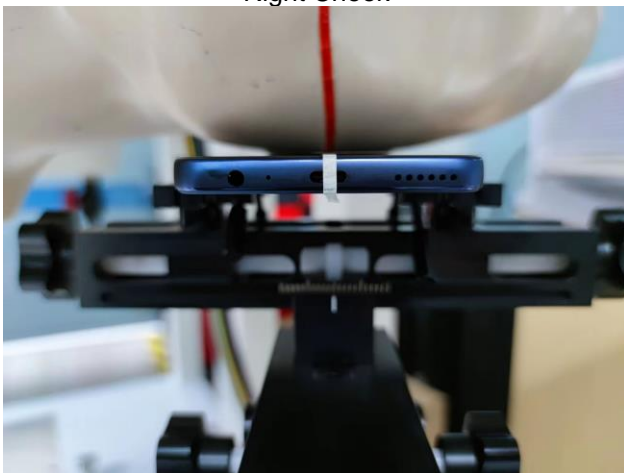

### EUT Photos (Model: CI7n)

EUT Antenna Locations

SAR Test Setup Photos

Head

Right Cheek

Right Tilted

Left Cheek

Left Tilted

Body

Front side (10mm)

Back side(10mm)

Left side(10mm)

Right side(10mm)

Top side(10mm)

Bottom side(10mm)