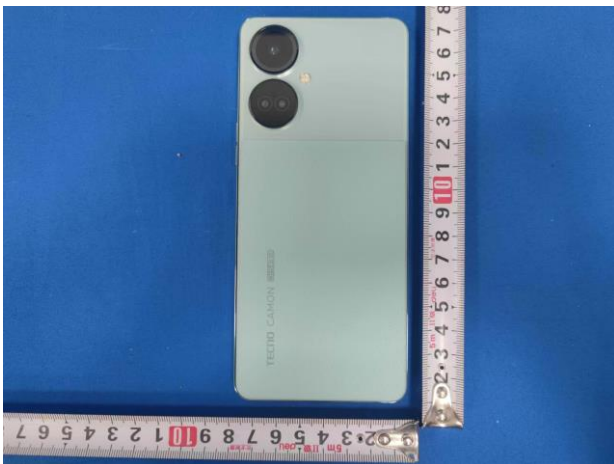

### EUT Photos (Model: CI7n)

EUT Antenna Locations

SAR Test Setup Photos

Head

Right Cheek

Right Tilted

Left Cheek

Left Tilted

Body

Front side (10mm)

Back side(10mm)

Left side(10mm)

Right side(10mm)

Top side(10mm)

Bottom side(10mm)