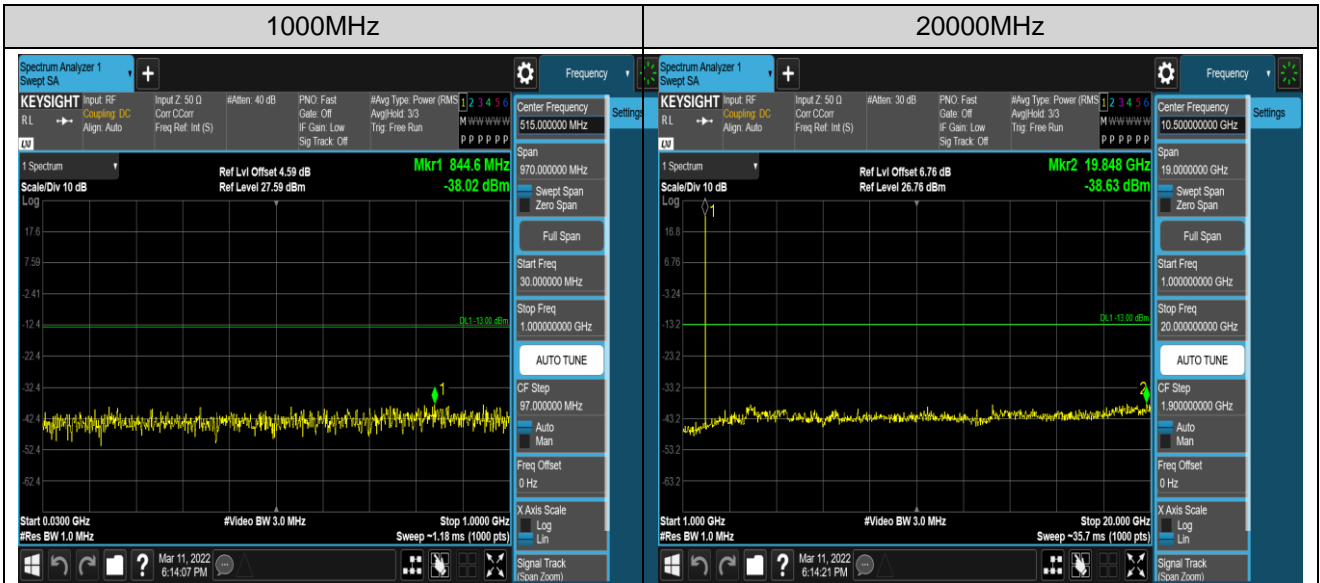

Band2-1.4MHz-16QAM-18607-1RB#0-Range2:1000~20000MHz

Band2-1.4MHz-16QAM-19193-1RB#0-Range1:30~1000MHz

Band2-20MHz-QPSK-18700-1RB#0-Range1:30~1000MHz	Band2-20MHz-QPSK-18700-1RB#0-Range2:1000~20000MHz