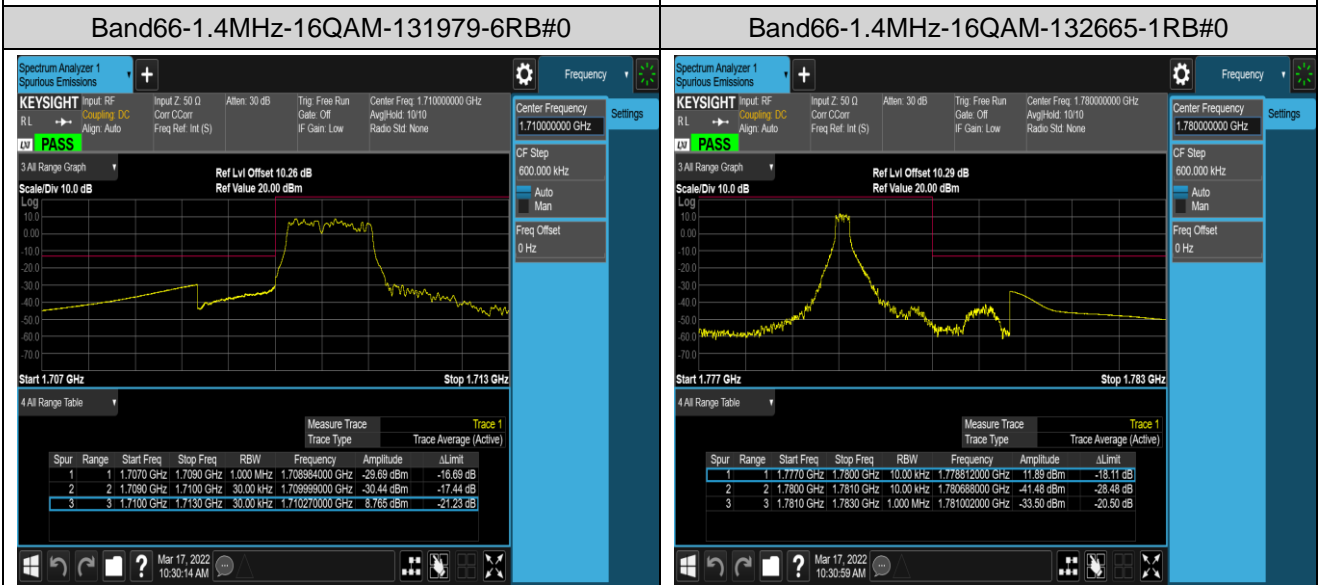

Band66-1.4MHz-QPSK-131979-6RB#0

Band66-1.4MHz-QPSK-132665-1RB#0

Band66-1.4MHz-QPSK-132665-1RB#5

Band66-1.4MHz-QPSK-132665-6RB#0

Band66-1.4MHz-16QAM-131979-1RB#0

Band66-1.4MHz-16QAM-131979-1RB#5

Band66-20MHz-QPSK-132072-100RB#0