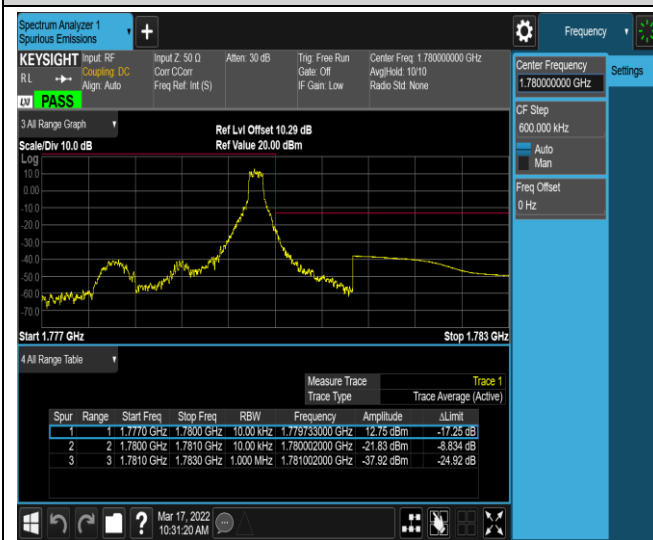

Band66-1.4MHz-QPSK-131979-6RB#0

Band66-1.4MHz-QPSK-132665-1RB#0

Band66-1.4MHz-QPSK-132665-1RB#5

Band66-1.4MHz-QPSK-132665-6RB#0

Band66-1.4MHz-16QAM-131979-1RB#0

Band66-1.4MHz-16QAM-131979-1RB#5

Band66-20MHz-QPSK-132072-100RB#0