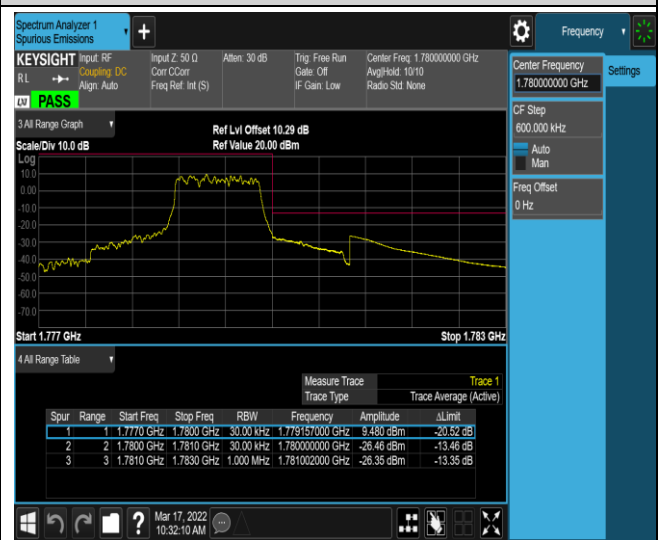

Band66-1.4MHz-QPSK-131979-6RB#0

Band66-1.4MHz-QPSK-132665-1RB#0

Band66-1.4MHz-QPSK-132665-1RB#5

Band66-1.4MHz-QPSK-132665-6RB#0

Band66-1.4MHz-16QAM-131979-1RB#0

Band66-1.4MHz-16QAM-131979-1RB#5

Band66-20MHz-QPSK-132072-100RB#0