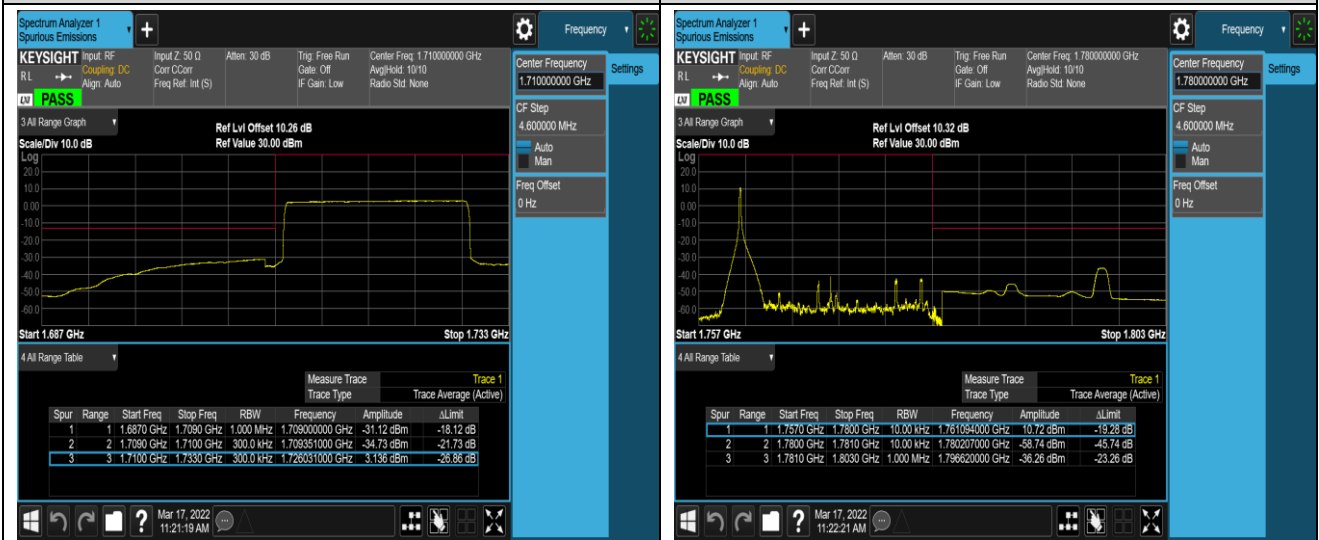

Band66-20MHz-QPSK-132072-100RB#0

Band66-20MHz-QPSK-132572-1RB#0

Band66-20MHz-QPSK-132572-1RB#99

Band66-20MHz-QPSK-132572-100RB#0