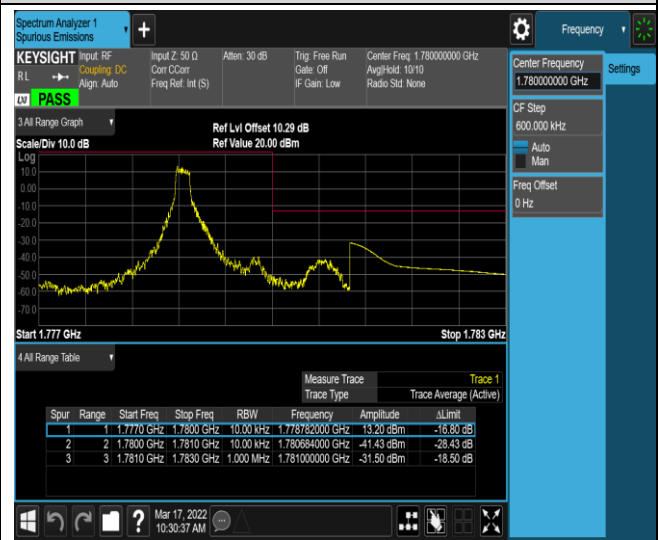

Band66-1.4MHz-QPSK-131979-6RB#0

Band66-1.4MHz-QPSK-132665-1RB#0

Band66-1.4MHz-QPSK-132665-1RB#5

Band66-1.4MHz-QPSK-132665-6RB#0

Band66-1.4MHz-16QAM-131979-1RB#0

Band66-1.4MHz-16QAM-131979-1RB#5

Band66-20MHz-QPSK-132072-100RB#0