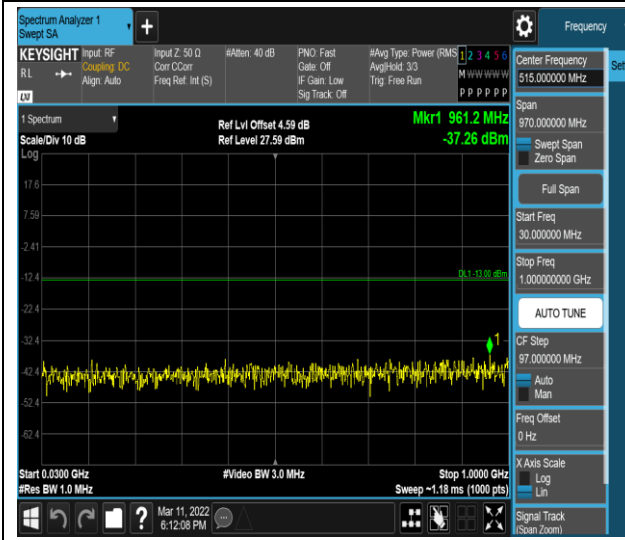

Remark: All bandwidth and all modulation had been tested, but only the worst case data displayed in this report.

Test Graphs

Band2-1.4MHz-16QAM-18607-1RB#0-Range1:30~1000MHz

Band2-1.4MHz-16QAM-18607-1RB#0-Range2:1000~20000MHz