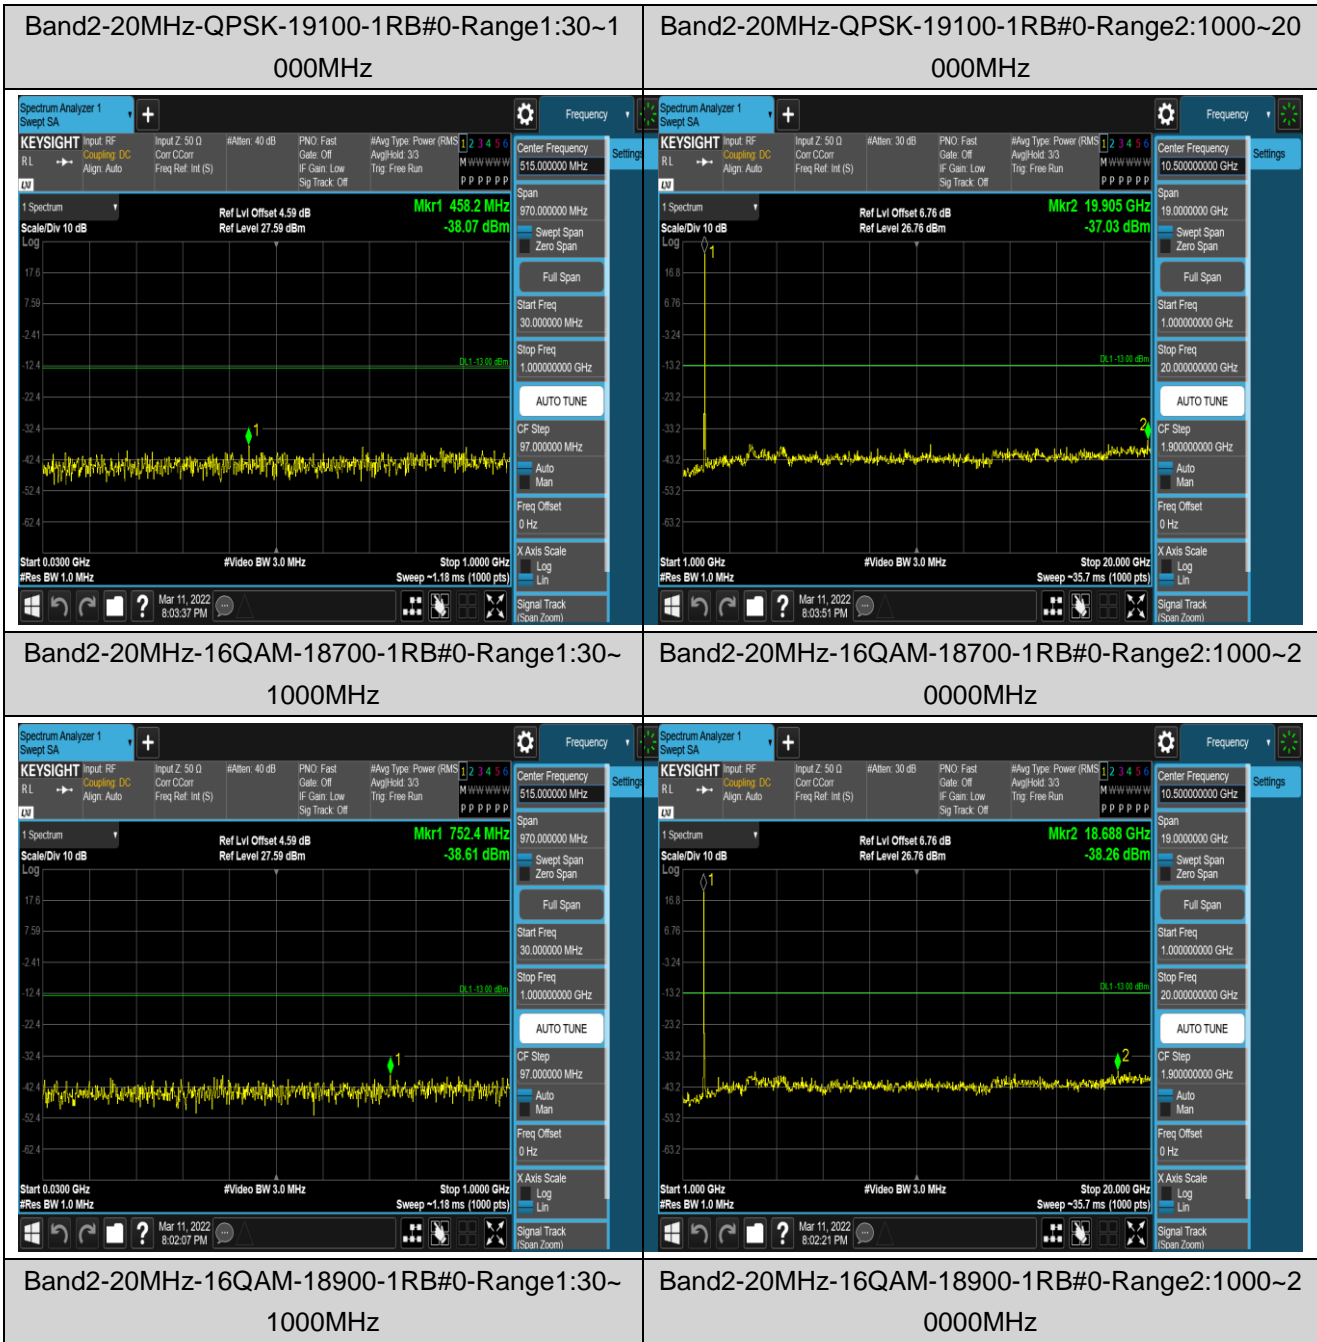

Remark: All bandwidth and all modulation had been tested, but only the worst case data displayed in this report.

Test Graphs

Band2-1.4MHz-16QAM-18607-1RB#0-Range1:30~1000MHz

Band2-1.4MHz-16QAM-18607-1RB#0-Range2:1000~20000MHz

Band2-1.4MHz-16QAM-18900-1RB#0-Range1:30~1000MHz

Band2-1.4MHz-16QAM-18900-1RB#0-Range2:1000~20000MHz

Band2-1.4MHz-16QAM-19193-1RB#0-Range1:30~1000MHz

Band2-1.4MHz-16QAM-19193-1RB#0-Range2:1000~20000MHz

Band2-20MHz-QPSK-18700-1RB#0-Range1:30~1000MHz	Band2-20MHz-QPSK-18700-1RB#0-Range2:1000~20000MHz
--	---

Band2-20MHz-QPSK-18900-1RB#0-Range1:30~1000MHz	Band2-20MHz-QPSK-18900-1RB#0-Range2:1000~20000MHz
--	---

Band2-20MHz-16QAM-19100-1RB#0-Range1:30~1000MHz

Band2-20MHz-16QAM-19100-1RB#0-Range2:1000~2000MHz

Band5-1.4MHz-QPSK-20407-1RB#0-Range1:30~1000MHz