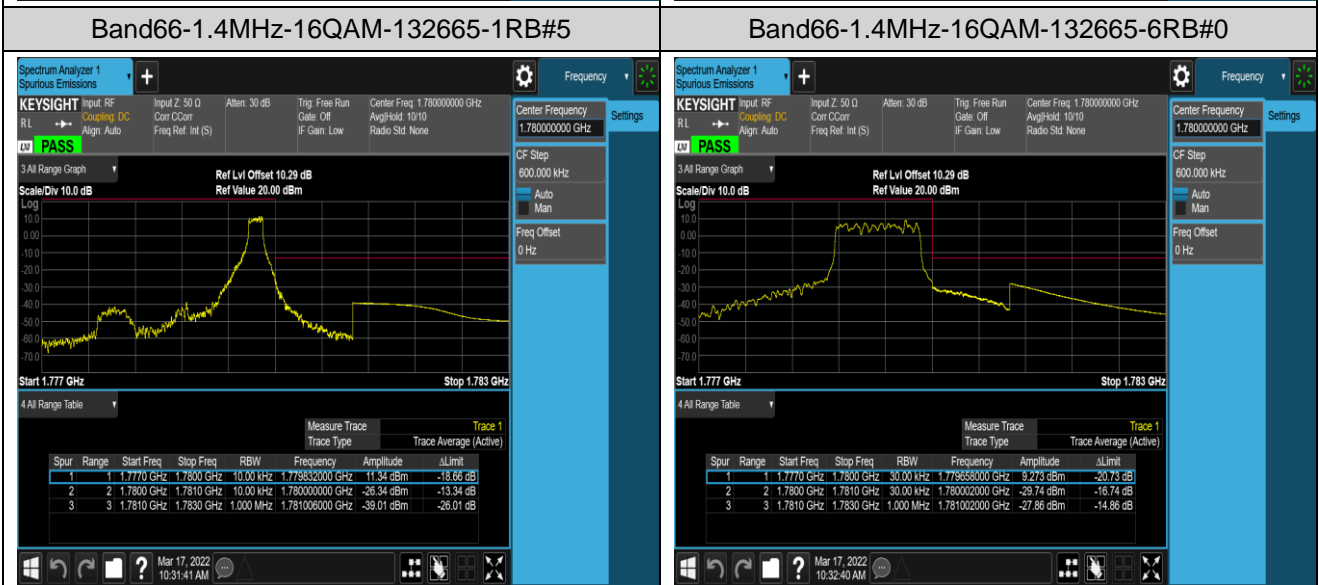

Band66-1.4MHz-QPSK-131979-6RB#0

Band66-1.4MHz-QPSK-132665-1RB#0

Band66-1.4MHz-QPSK-132665-1RB#5

Band66-1.4MHz-QPSK-132665-6RB#0

Band66-1.4MHz-16QAM-131979-1RB#0

Band66-1.4MHz-16QAM-131979-1RB#5

Band66-20MHz-QPSK-132072-100RB#0