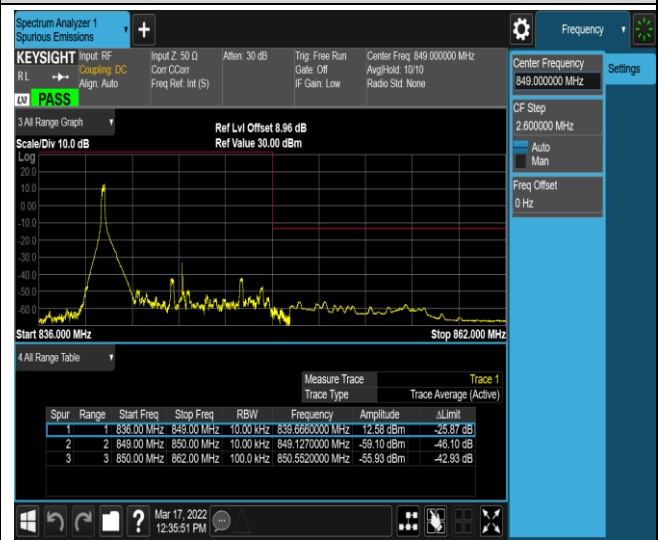

Band5-10MHz-QPSK-20450-50RB#0

Band5-10MHz-QPSK-20600-1RB#0

Band5-10MHz-QPSK-20600-1RB#49

Band5-10MHz-QPSK-20600-50RB#0

Band5-10MHz-16QAM-20450-1RB#0

Band5-10MHz-16QAM-20450-1RB#49

Band5-10MHz-16QAM-20450-50RB#0

Band5-10MHz-16QAM-20600-1RB#0

Band5-10MHz-16QAM-20600-1RB#49

Band5-10MHz-16QAM-20600-50RB#0

Band7-5MHz-QPSK-20775-1RB#0

Band7-5MHz-QPSK-20775-1RB#24

Band7-5MHz-QPSK-20775-25RB#0

Band7-5MHz-QPSK-21425-1RB#0

Band7-5MHz-QPSK-21425-1RB#24