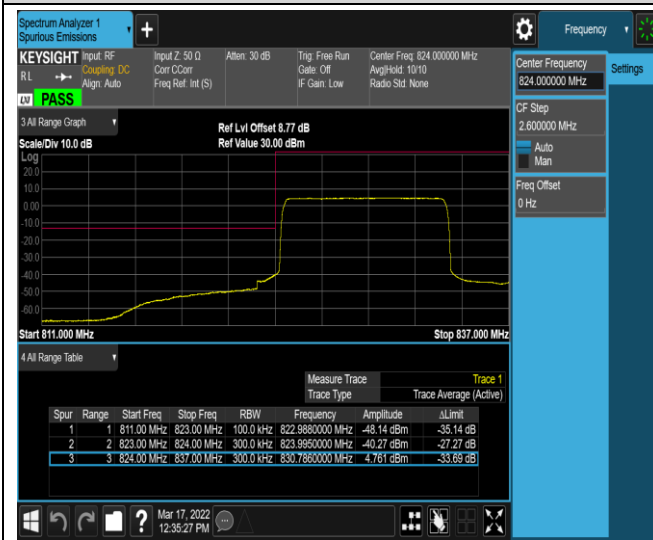

Band5-10MHz-QPSK-20450-50RB#0

Band5-10MHz-QPSK-20600-1RB#0

Band5-10MHz-QPSK-20600-1RB#49

Band5-10MHz-QPSK-20600-50RB#0

Band5-10MHz-16QAM-20450-1RB#0

Band5-10MHz-16QAM-20450-1RB#49

Band5-10MHz-16QAM-20450-50RB#0

Band5-10MHz-16QAM-20600-1RB#0

Band5-10MHz-16QAM-20600-1RB#49

Band5-10MHz-16QAM-20600-50RB#0

Band7-5MHz-QPSK-20775-1RB#0

Band7-5MHz-QPSK-20775-1RB#24

Band7-5MHz-QPSK-20775-25RB#0

Band7-5MHz-QPSK-21425-1RB#0

Band7-5MHz-QPSK-21425-1RB#24