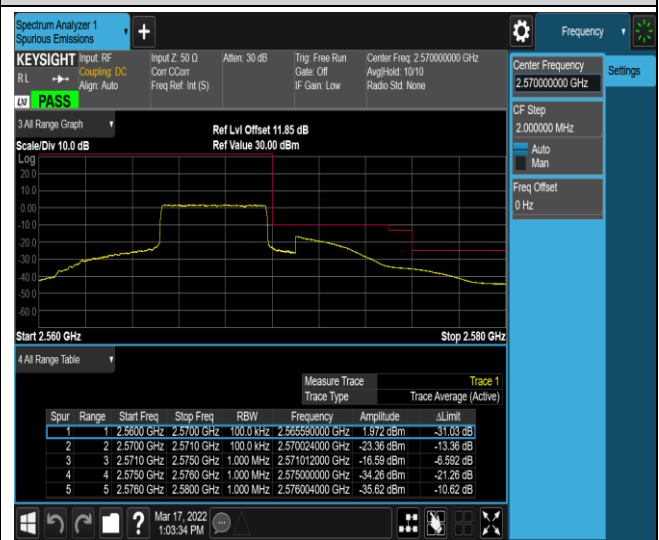

Band7-5MHz-QPSK-21425-25RB#0

Band7-5MHz-16QAM-20775-1RB#24