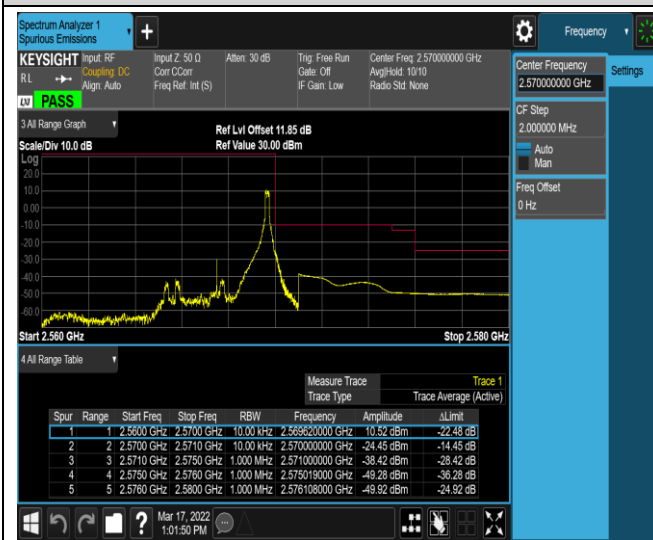

Band7-5MHz-QPSK-21425-1RB#24

Band7-5MHz-16QAM-20775-1RB#0