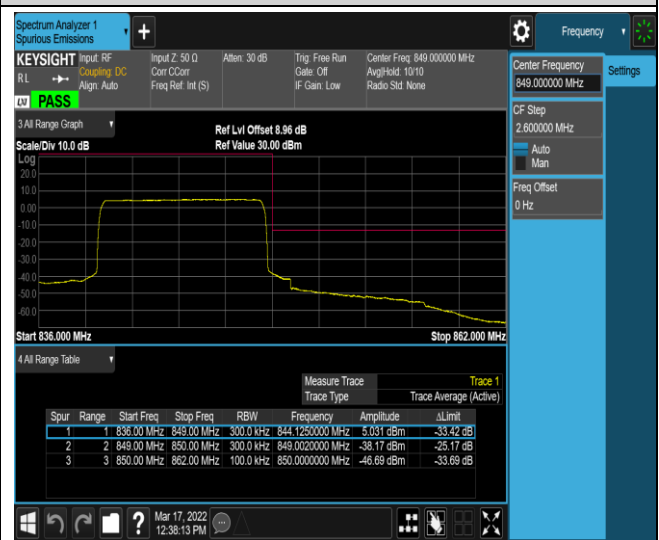

Band5-10MHz-QPSK-20450-50RB#0

Band5-10MHz-QPSK-20600-1RB#0

Band5-10MHz-QPSK-20600-1RB#49

Band5-10MHz-QPSK-20600-50RB#0

Band5-10MHz-16QAM-20450-1RB#0

Band5-10MHz-16QAM-20450-1RB#49

Band5-10MHz-16QAM-20450-50RB#0

Band5-10MHz-16QAM-20600-1RB#0

Band5-10MHz-16QAM-20600-1RB#49

Band5-10MHz-16QAM-20600-50RB#0

Band7-5MHz-QPSK-20775-1RB#0

Band7-5MHz-QPSK-20775-1RB#24

Band7-5MHz-QPSK-20775-25RB#0

Band7-5MHz-QPSK-21425-1RB#0

Band7-5MHz-QPSK-21425-1RB#24