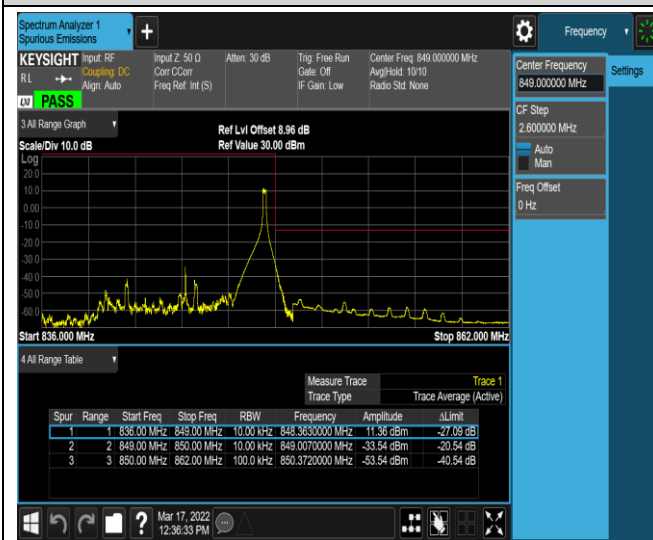

Band5-10MHz-QPSK-20450-50RB#0

Band5-10MHz-QPSK-20600-1RB#0

Band5-10MHz-QPSK-20600-1RB#49

Band5-10MHz-QPSK-20600-50RB#0

Band5-10MHz-16QAM-20450-1RB#0

Band5-10MHz-16QAM-20450-1RB#49

Band5-10MHz-16QAM-20450-50RB#0

Band5-10MHz-16QAM-20600-1RB#0

Band5-10MHz-16QAM-20600-1RB#49

Band5-10MHz-16QAM-20600-50RB#0

Band7-5MHz-QPSK-20775-1RB#0

Band7-5MHz-QPSK-20775-1RB#24

Band7-5MHz-QPSK-20775-25RB#0

Band7-5MHz-QPSK-21425-1RB#0

Band7-5MHz-QPSK-21425-1RB#24