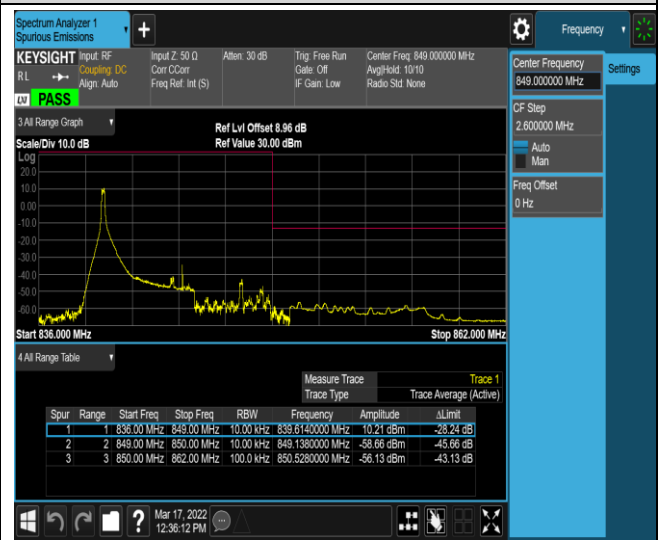

Band5-10MHz-QPSK-20450-50RB#0

Band5-10MHz-QPSK-20600-1RB#0

Band5-10MHz-QPSK-20600-1RB#49

Band5-10MHz-QPSK-20600-50RB#0

Band5-10MHz-16QAM-20450-1RB#0

Band5-10MHz-16QAM-20450-1RB#49

Band5-10MHz-16QAM-20450-50RB#0

Band5-10MHz-16QAM-20600-1RB#0

Band5-10MHz-16QAM-20600-1RB#49

Band5-10MHz-16QAM-20600-50RB#0

Band7-5MHz-QPSK-20775-1RB#0

Band7-5MHz-QPSK-20775-1RB#24

Band7-5MHz-QPSK-20775-25RB#0

Band7-5MHz-QPSK-21425-1RB#0

Band7-5MHz-QPSK-21425-1RB#24