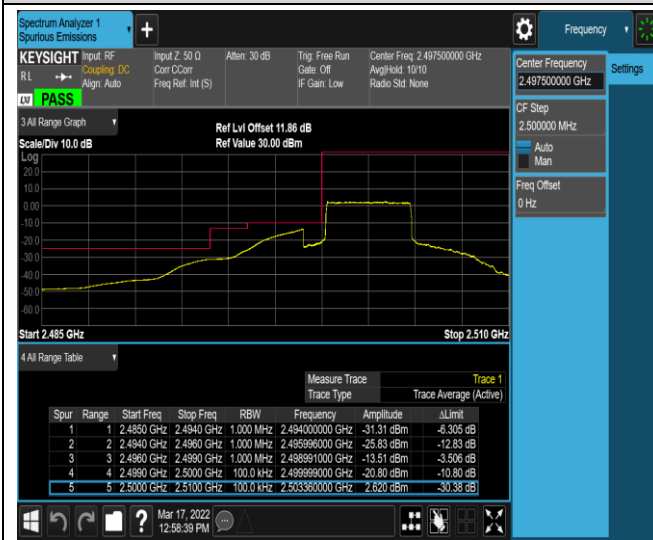

Band5-10MHz-QPSK-20450-50RB#0

Band5-10MHz-QPSK-20600-1RB#0

Band5-10MHz-QPSK-20600-1RB#49

Band5-10MHz-QPSK-20600-50RB#0

Band5-10MHz-16QAM-20450-1RB#0

Band5-10MHz-16QAM-20450-1RB#49

Band5-10MHz-16QAM-20450-50RB#0

Band5-10MHz-16QAM-20600-1RB#0

Band5-10MHz-16QAM-20600-1RB#49

Band5-10MHz-16QAM-20600-50RB#0

Band7-5MHz-QPSK-20775-1RB#0

Band7-5MHz-QPSK-20775-1RB#24

Band7-5MHz-QPSK-20775-25RB#0

Band7-5MHz-QPSK-21425-1RB#0

Band7-5MHz-QPSK-21425-1RB#24