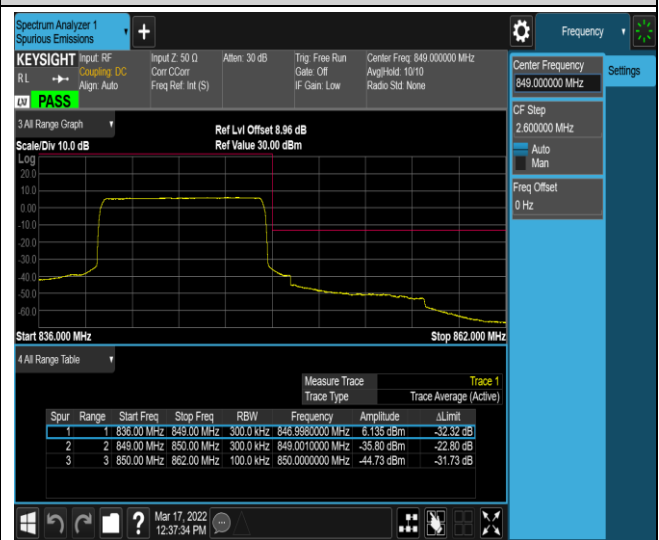

Band5-10MHz-QPSK-20450-50RB#0

Band5-10MHz-QPSK-20600-1RB#0

Band5-10MHz-QPSK-20600-1RB#49

Band5-10MHz-QPSK-20600-50RB#0

Band5-10MHz-16QAM-20450-1RB#0

Band5-10MHz-16QAM-20450-1RB#49

Band5-10MHz-16QAM-20450-50RB#0

Band5-10MHz-16QAM-20600-1RB#0

Band5-10MHz-16QAM-20600-1RB#49

Band5-10MHz-16QAM-20600-50RB#0

Band7-5MHz-QPSK-20775-1RB#0

Band7-5MHz-QPSK-20775-1RB#24

Band7-5MHz-QPSK-20775-25RB#0

Band7-5MHz-QPSK-21425-1RB#0

Band7-5MHz-QPSK-21425-1RB#24