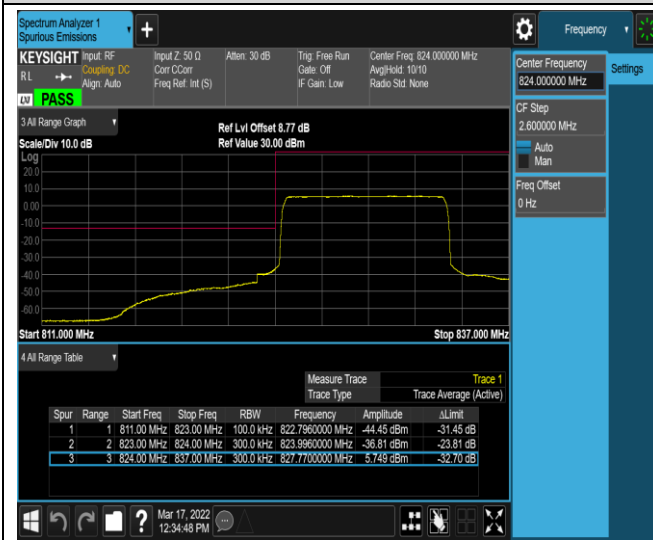

Band5-10MHz-QPSK-20450-50RB#0

Band5-10MHz-QPSK-20600-1RB#0

Band5-10MHz-QPSK-20600-1RB#49

Band5-10MHz-QPSK-20600-50RB#0

Band5-10MHz-16QAM-20450-1RB#0

Band5-10MHz-16QAM-20450-1RB#49

Band5-10MHz-16QAM-20450-50RB#0

Band5-10MHz-16QAM-20600-1RB#0

Band5-10MHz-16QAM-20600-1RB#49

Band5-10MHz-16QAM-20600-50RB#0

Band7-5MHz-QPSK-20775-1RB#0

Band7-5MHz-QPSK-20775-1RB#24

Band7-5MHz-QPSK-20775-25RB#0

Band7-5MHz-QPSK-21425-1RB#0

Band7-5MHz-QPSK-21425-1RB#24