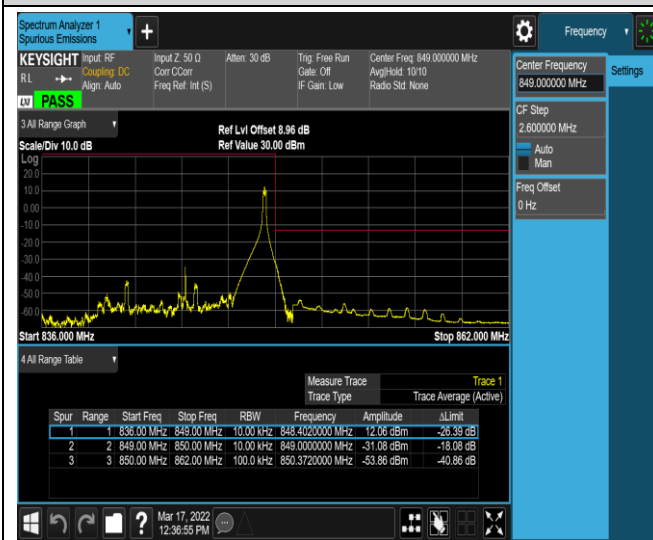

Band5-10MHz-QPSK-20450-50RB#0

Band5-10MHz-QPSK-20600-1RB#0

Band5-10MHz-QPSK-20600-1RB#49

Band5-10MHz-QPSK-20600-50RB#0

Band5-10MHz-16QAM-20450-1RB#0

Band5-10MHz-16QAM-20450-1RB#49

Band5-10MHz-16QAM-20450-50RB#0

Band5-10MHz-16QAM-20600-1RB#0

Band5-10MHz-16QAM-20600-1RB#49

Band5-10MHz-16QAM-20600-50RB#0

Band7-5MHz-QPSK-20775-1RB#0

Band7-5MHz-QPSK-20775-1RB#24

Band7-5MHz-QPSK-20775-25RB#0

Band7-5MHz-QPSK-21425-1RB#0

Band7-5MHz-QPSK-21425-1RB#24