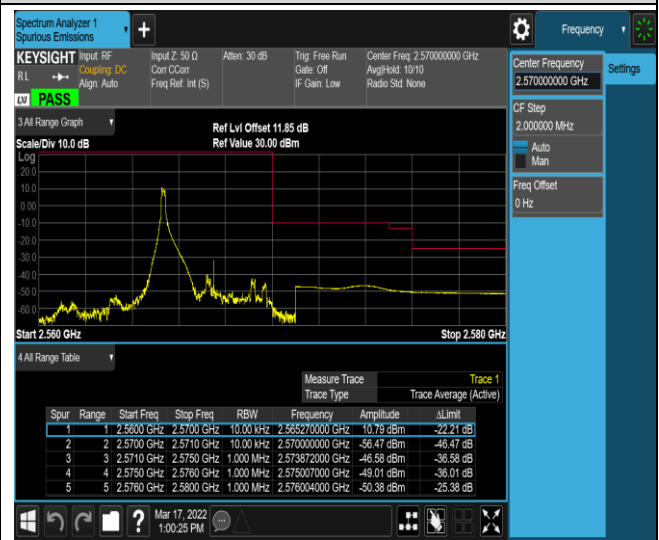

Band5-10MHz-16QAM-20600-1RB#0

Band5-10MHz-16QAM-20600-1RB#49

Band5-10MHz-16QAM-20600-50RB#0

Band7-5MHz-QPSK-20775-1RB#0

Band7-5MHz-QPSK-20775-1RB#24

Band7-5MHz-QPSK-20775-25RB#0

Band7-5MHz-QPSK-21425-1RB#0

Band7-5MHz-QPSK-21425-1RB#24