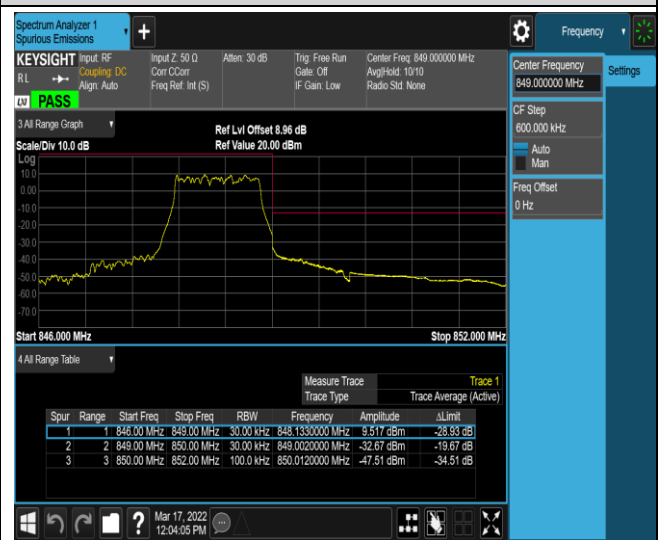

Band5-1.4MHz-QPSK-20407-1RB#5

Band5-1.4MHz-QPSK-20407-6RB#0

Band5-1.4MHz-QPSK-20643-1RB#0

Band5-1.4MHz-QPSK-20643-1RB#5

Band5-1.4MHz-QPSK-20643-6RB#0

Band5-1.4MHz-16QAM-20407-1RB#0

Band5-1.4MHz-16QAM-20407-1RB#5