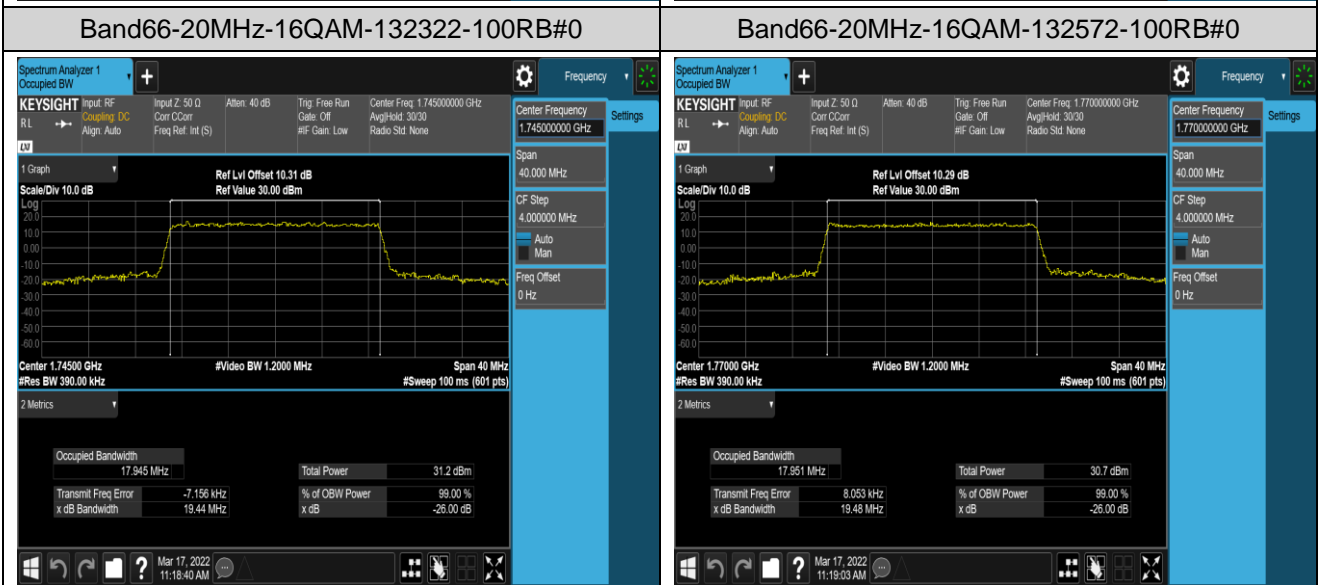

Band66-15MHz-16QAM-132047-75RB#0

Band66-15MHz-16QAM-132322-75RB#0

Band66-15MHz-16QAM-132597-75RB#0

Band66-20MHz-QPSK-132072-100RB#0

Band66-20MHz-QPSK-132322-100RB#0

Appendix D: Band Edge

Test Result (worst case)