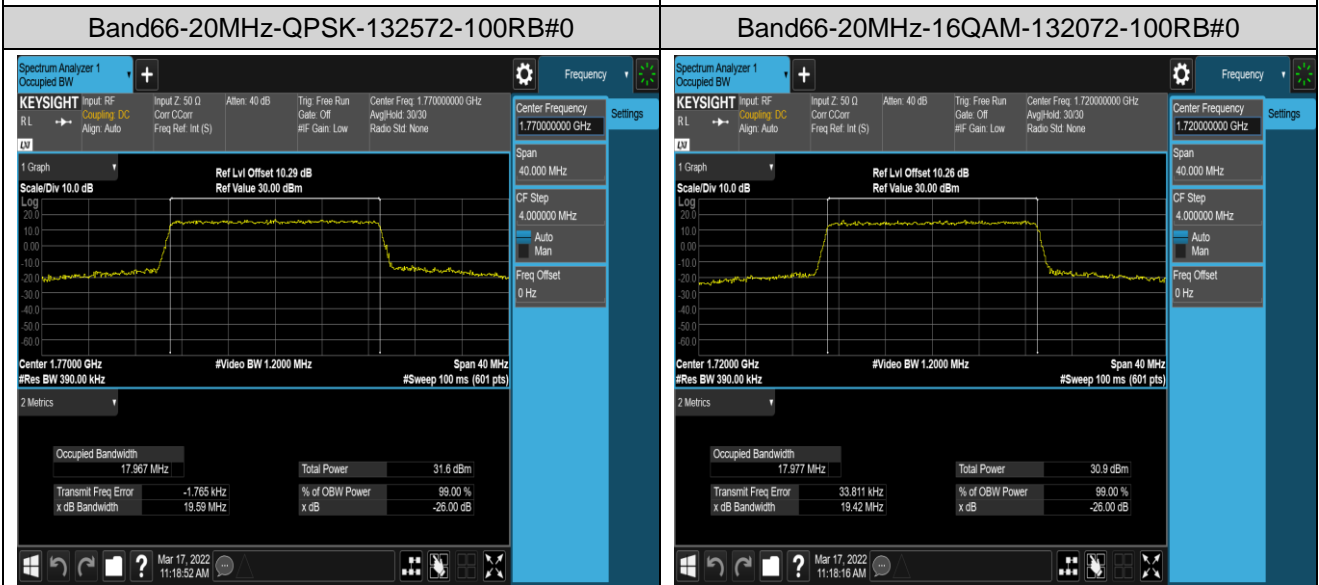

Band66-15MHz-16QAM-132047-75RB#0

Band66-15MHz-16QAM-132322-75RB#0

Band66-15MHz-16QAM-132597-75RB#0

Band66-20MHz-QPSK-132072-100RB#0

Band66-20MHz-QPSK-132322-100RB#0

Appendix D: Band Edge

Test Result (worst case)