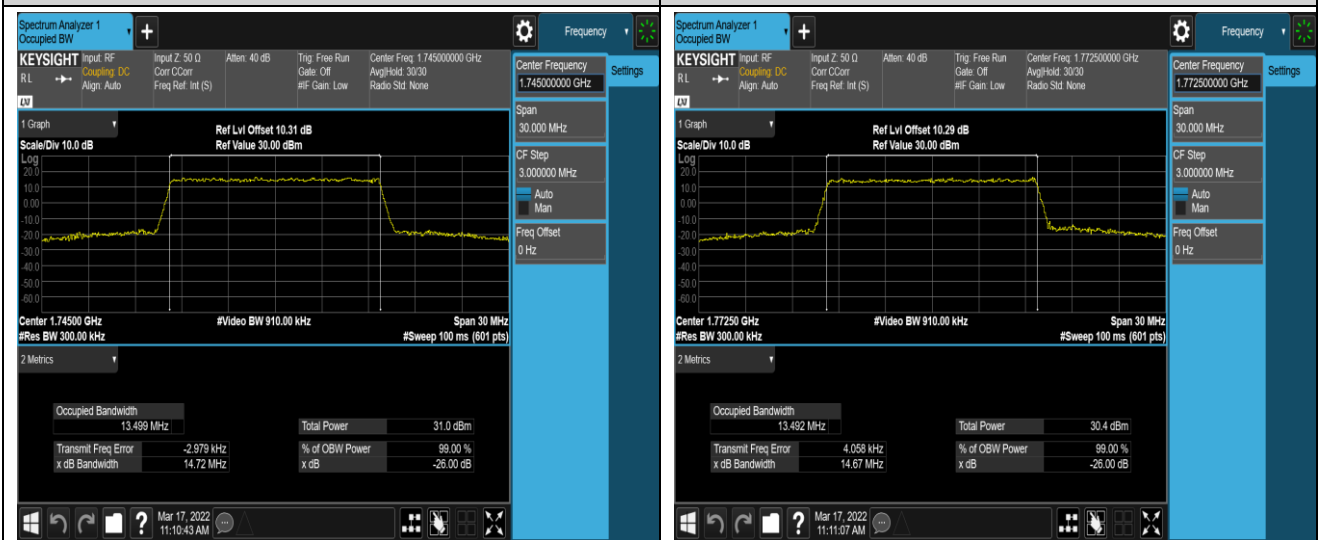

Band66-10MHz-QPSK-132622-50RB#0

Band66-10MHz-16QAM-132022-50RB#0

Band66-10MHz-16QAM-132322-50RB#0

Band66-10MHz-16QAM-132622-50RB#0

Band66-15MHz-QPSK-132047-75RB#0

Band66-15MHz-QPSK-132322-75RB#0

Band66-15MHz-QPSK-132597-75RB#0

Band66-15MHz-16QAM-132047-75RB#0

Band66-15MHz-16QAM-132322-75RB#0

Band66-15MHz-16QAM-132597-75RB#0

Band66-20MHz-QPSK-132072-100RB#0

Band66-20MHz-QPSK-132322-100RB#0

Appendix D: Band Edge

Test Result (worst case)