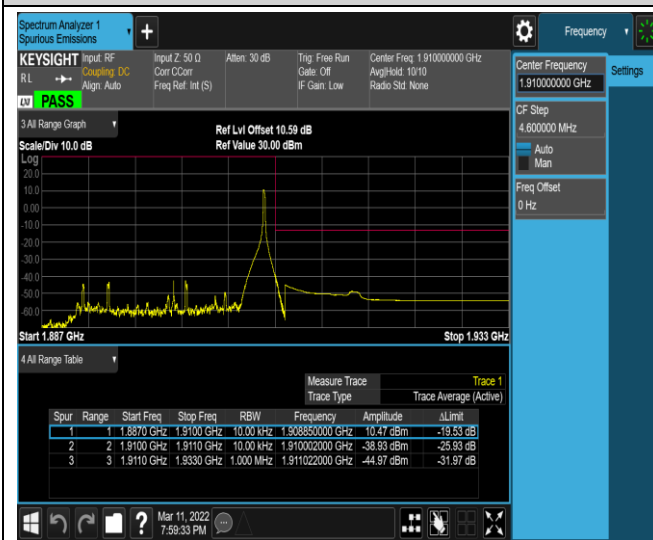

Remark: All bandwidth and all modulation had been tested, but only the worst case data displayed in this report.

Test Graphs

Band2-1.4MHz-16QAM-18607-6RB#0

Band2-1.4MHz-16QAM-19193-1RB#0

Band2-1.4MHz-16QAM-19193-1RB#5

Band2-1.4MHz-16QAM-19193-6RB#0

Band2-20MHz-QPSK-18700-1RB#0

Band2-20MHz-QPSK-18700-1RB#99

Band2-20MHz-QPSK-18700-100RB#0

Band2-20MHz-QPSK-19100-1RB#0

Band2-20MHz-QPSK-19100-1RB#99

Band2-20MHz-QPSK-19100-100RB#0

Band2-20MHz-16QAM-18700-1RB#0

Band2-20MHz-16QAM-18700-1RB#99

Band2-20MHz-16QAM-18700-100RB#0

Band2-20MHz-16QAM-19100-1RB#0

Band2-20MHz-16QAM-19100-1RB#99

Band2-20MHz-16QAM-19100-100RB#0

Band5-1.4MHz-QPSK-20407-1RB#0