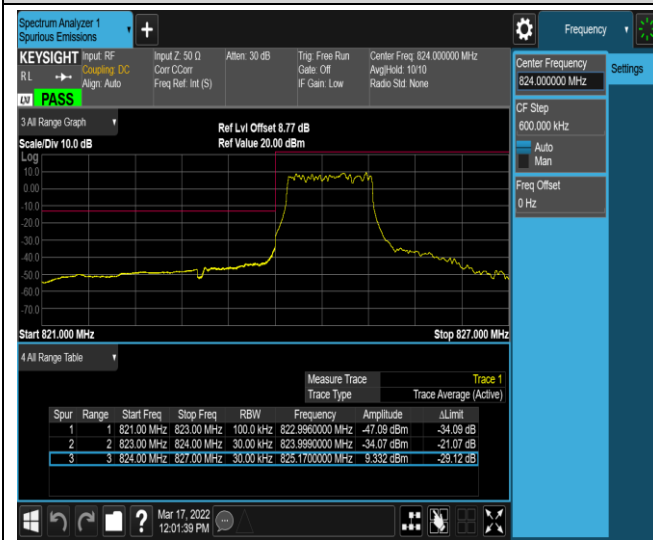

Band5-1.4MHz-QPSK-20407-6RB#0

Band5-1.4MHz-QPSK-20643-1RB#5