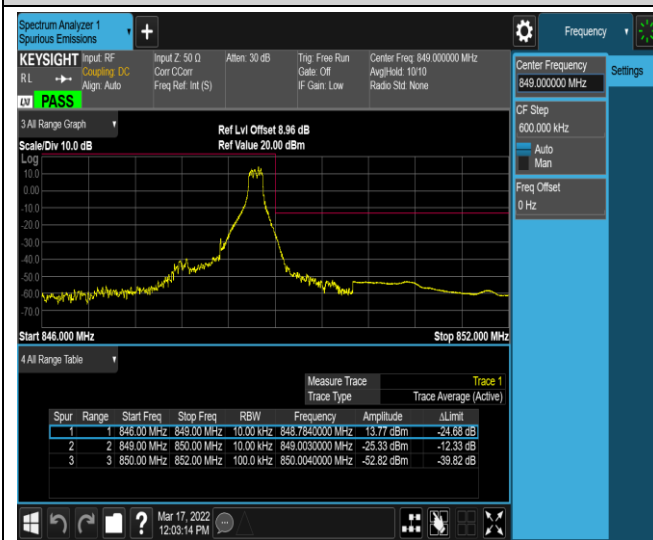

Band5-1.4MHz-QPSK-20407-1RB#5

Band5-1.4MHz-QPSK-20407-6RB#0

Band5-1.4MHz-QPSK-20643-1RB#0

Band5-1.4MHz-QPSK-20643-1RB#5

Band5-1.4MHz-QPSK-20643-6RB#0

Band5-1.4MHz-16QAM-20407-1RB#0

Band5-1.4MHz-16QAM-20407-1RB#5