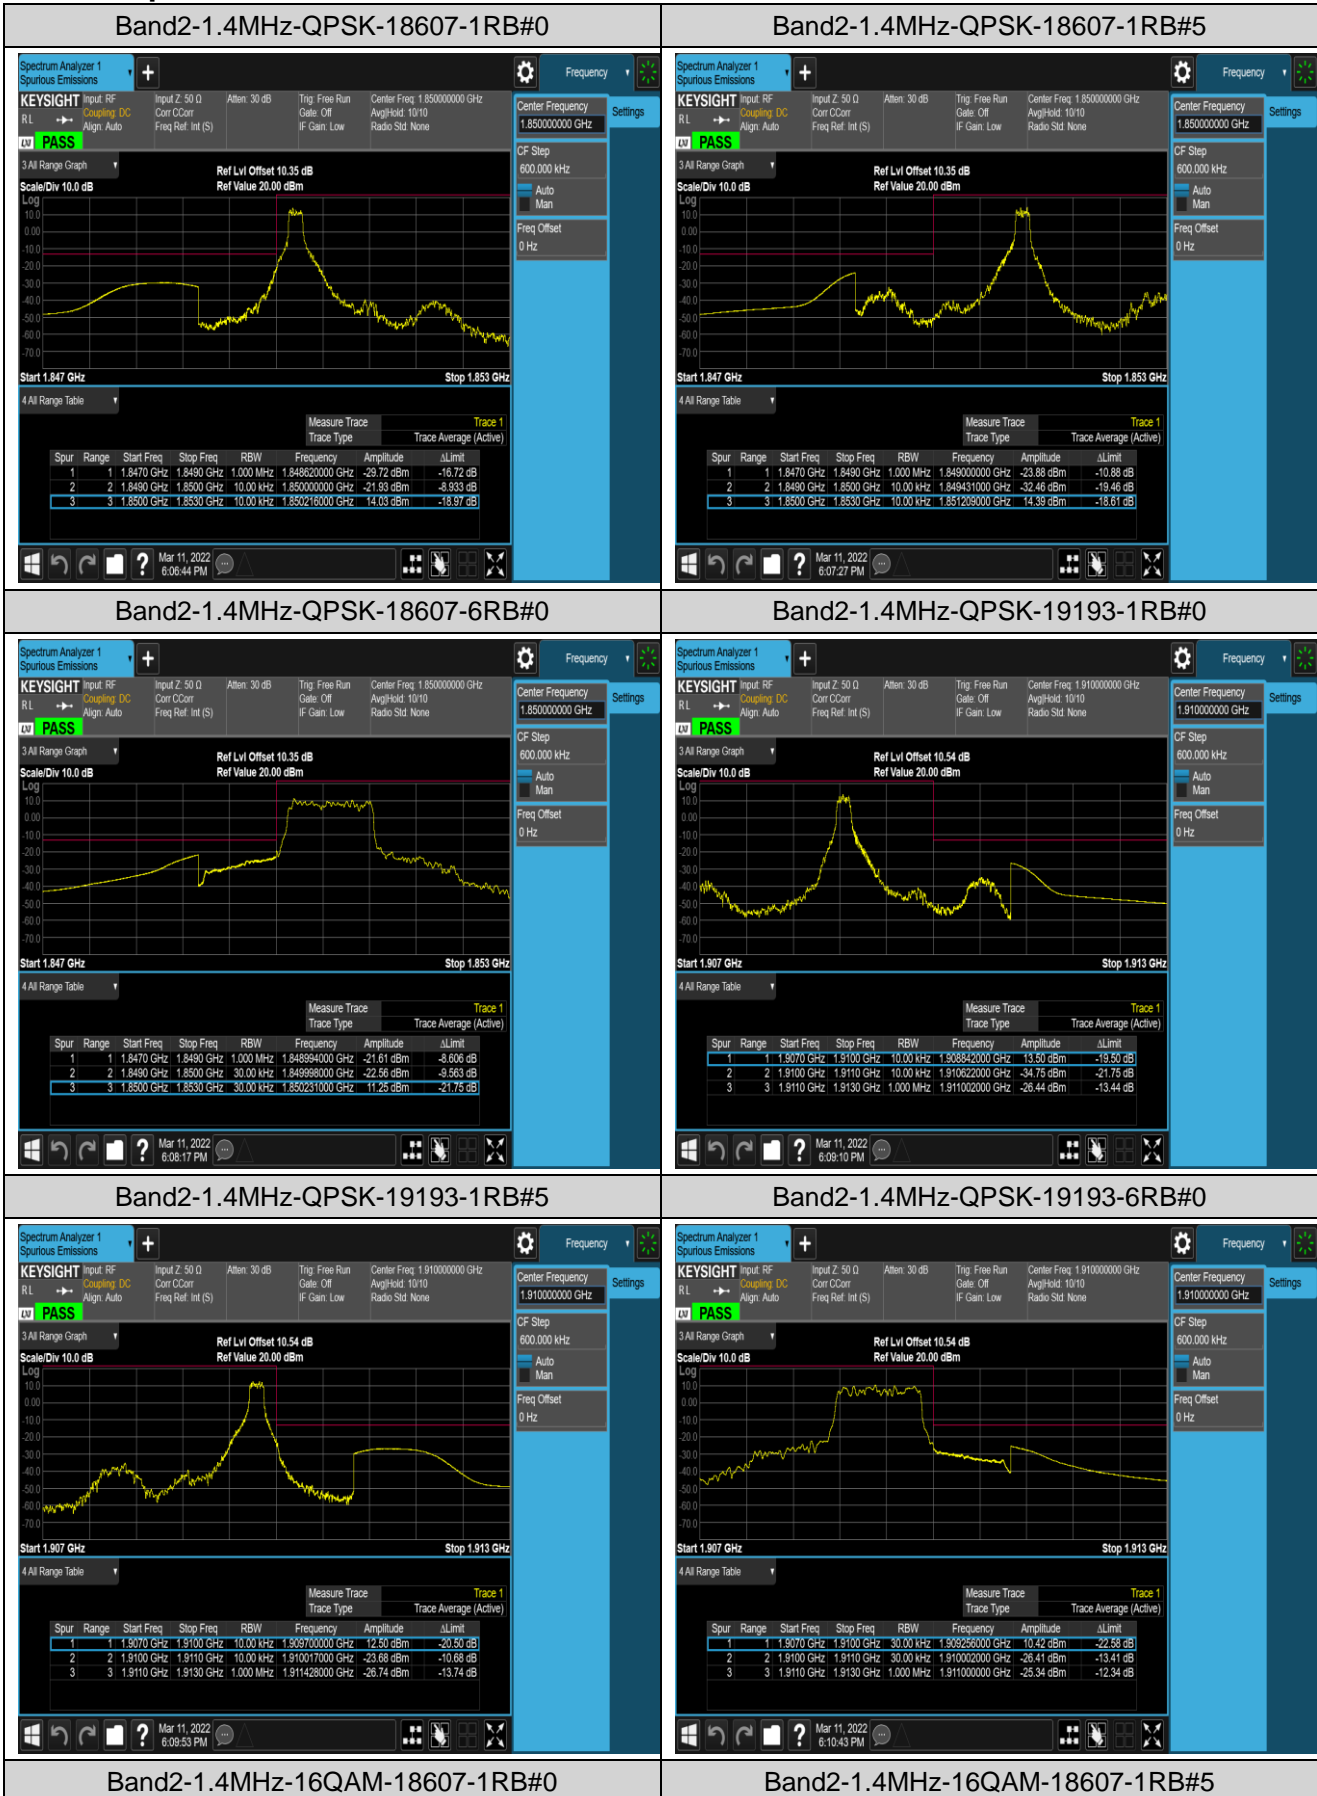

Test Graphs