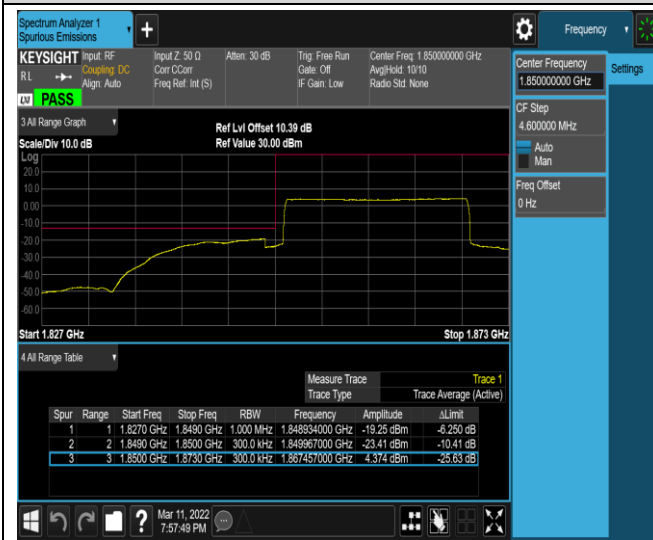

Remark: All bandwidth and all modulation had been tested, but only the worst case data displayed in this report.

Test Graphs

Band2-1.4MHz-16QAM-18607-6RB#0

Band2-1.4MHz-16QAM-19193-1RB#0

Band2-1.4MHz-16QAM-19193-1RB#5

Band2-1.4MHz-16QAM-19193-6RB#0

Band2-20MHz-QPSK-18700-1RB#0

Band2-20MHz-QPSK-18700-1RB#99

Band2-20MHz-QPSK-18700-100RB#0

Band2-20MHz-QPSK-19100-1RB#0

Band2-20MHz-QPSK-19100-1RB#99

Band2-20MHz-QPSK-19100-100RB#0

Band2-20MHz-16QAM-18700-1RB#0

Band2-20MHz-16QAM-18700-1RB#99

Band2-20MHz-16QAM-18700-100RB#0

Band2-20MHz-16QAM-19100-1RB#0

Band2-20MHz-16QAM-19100-1RB#99

Band2-20MHz-16QAM-19100-100RB#0

Band5-1.4MHz-QPSK-20407-1RB#0