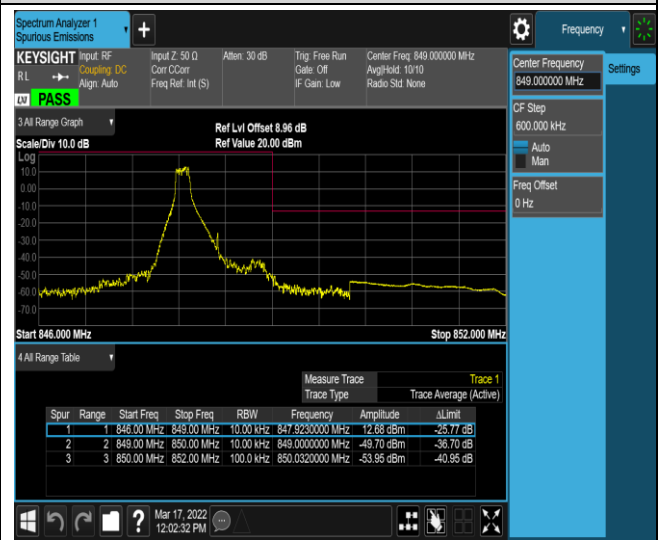

Band5-1.4MHz-QPSK-20643-1RB#0

Band5-1.4MHz-QPSK-20643-6RB#0