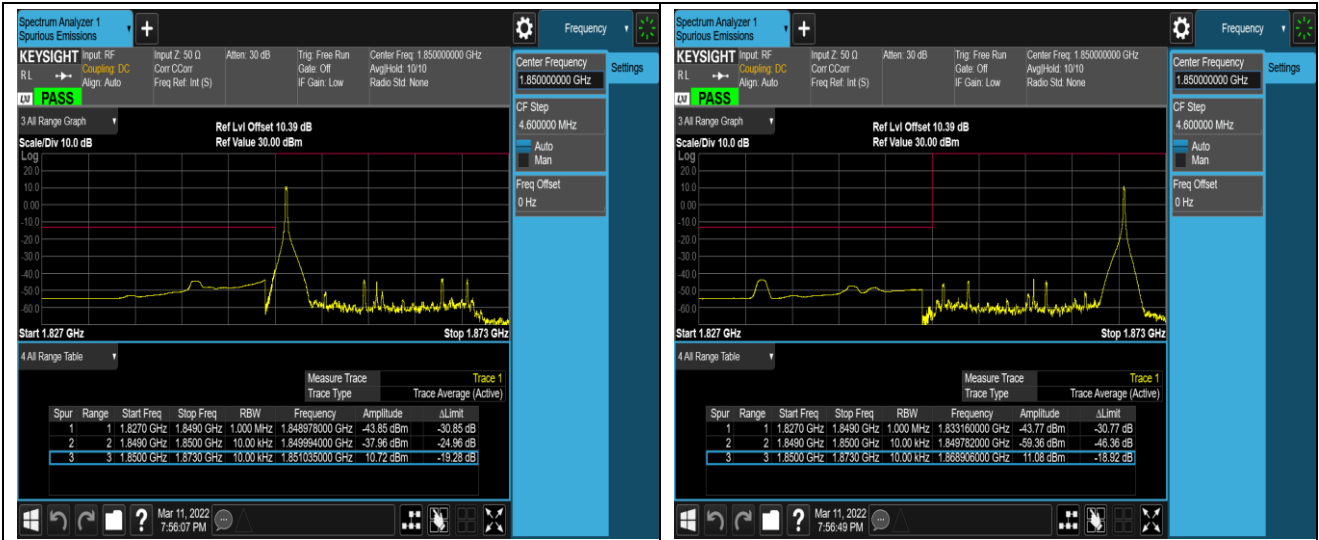

Band2-20MHz-QPSK-18700-1RB#0

Band2-20MHz-QPSK-18700-1RB#99

Band2-20MHz-QPSK-18700-100RB#0

Band2-20MHz-QPSK-19100-1RB#0