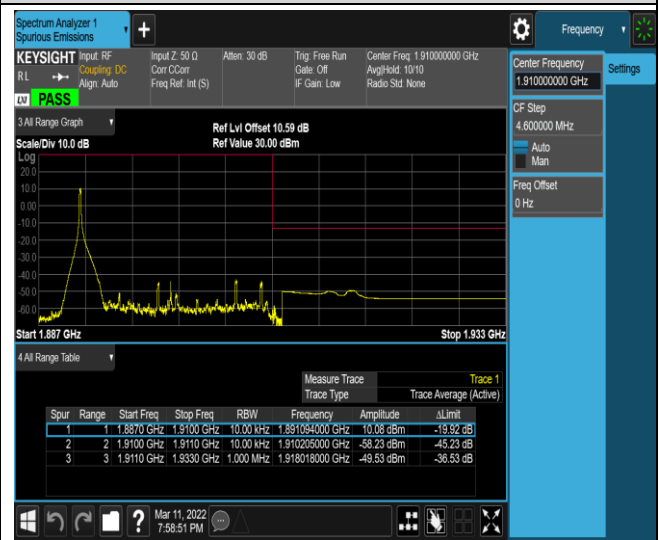

Remark: All bandwidth and all modulation had been tested, but only the worst case data displayed in this report.

Test Graphs

Band2-1.4MHz-16QAM-18607-6RB#0

Band2-1.4MHz-16QAM-19193-1RB#0

Band2-1.4MHz-16QAM-19193-1RB#5

Band2-1.4MHz-16QAM-19193-6RB#0

Band2-20MHz-QPSK-18700-1RB#0

Band2-20MHz-QPSK-18700-1RB#99

Band2-20MHz-QPSK-18700-100RB#0

Band2-20MHz-QPSK-19100-1RB#0

Band2-20MHz-QPSK-19100-1RB#99

Band2-20MHz-QPSK-19100-100RB#0