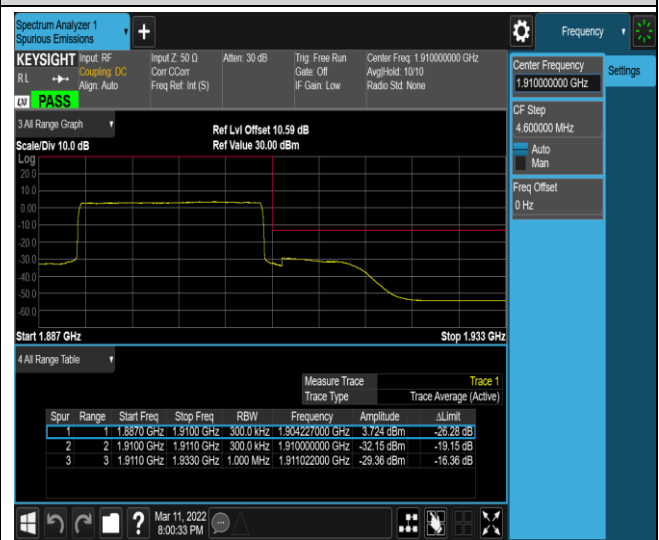

Band2-20MHz-QPSK-19100-100RB#0

Band2-20MHz-16QAM-18700-1RB#99