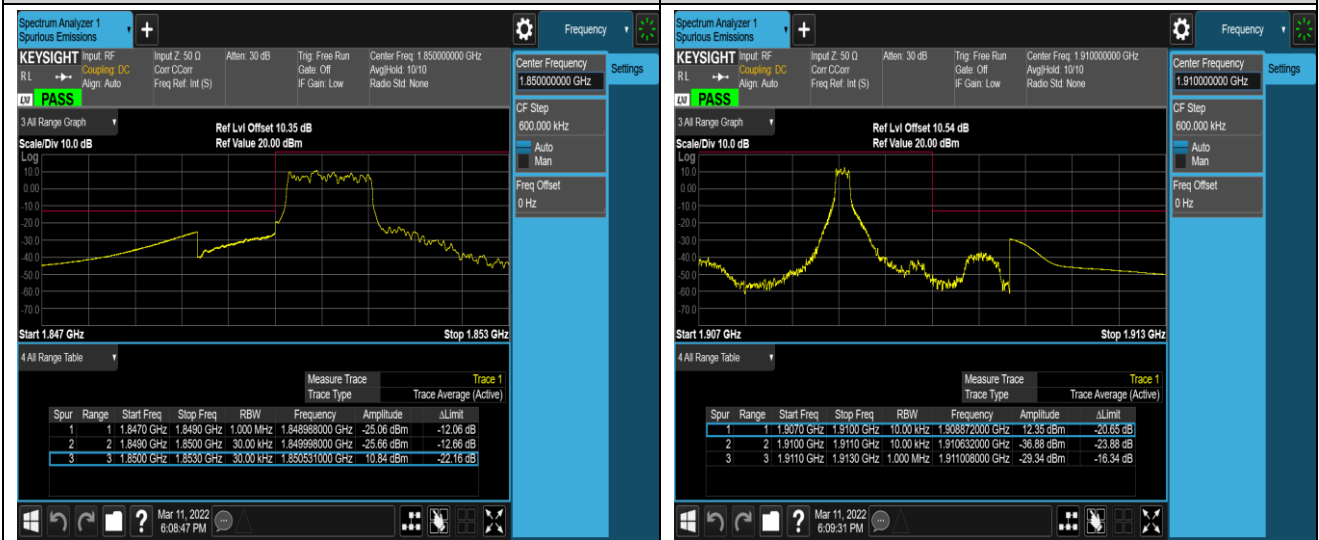

Remark: All bandwidth and all modulation had been tested, but only the worst case data displayed in this report.

Test Graphs

Band2-1.4MHz-16QAM-18607-6RB#0

Band2-1.4MHz-16QAM-19193-1RB#0

Band2-1.4MHz-16QAM-19193-1RB#5