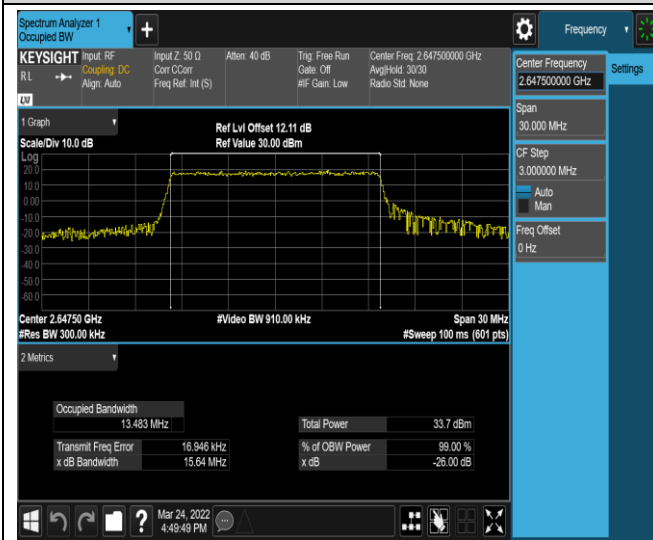

Band41-15MHz-QPSK-41165-75RB#0

Band41-15MHz-16QAM-40115-75RB#0

Band41-15MHz-16QAM-40640-75RB#0

Band41-15MHz-16QAM-41165-75RB#0

Band41-20MHz-QPSK-40140-100RB#0

Band41-20MHz-QPSK-40640-100RB#0

Band41-20MHz-QPSK-41140-100RB#0