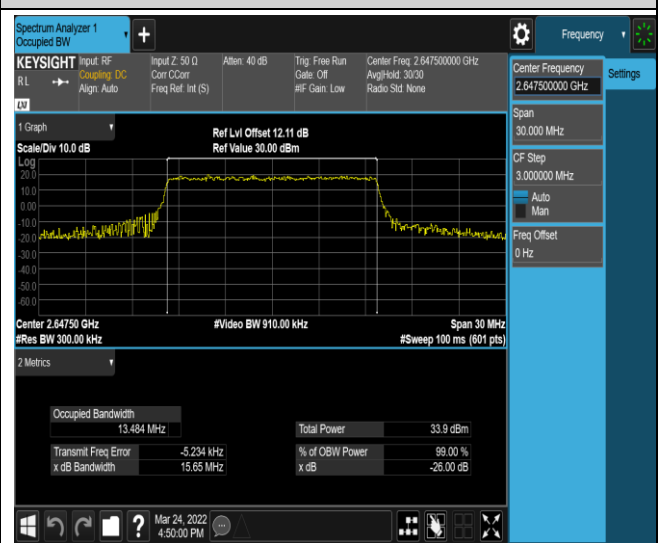

Band41-15MHz-QPSK-41165-75RB#0

Band41-15MHz-16QAM-40115-75RB#0

Band41-15MHz-16QAM-40640-75RB#0

Band41-15MHz-16QAM-41165-75RB#0

Band41-20MHz-QPSK-40140-100RB#0

Band41-20MHz-QPSK-40640-100RB#0

Band41-20MHz-QPSK-41140-100RB#0