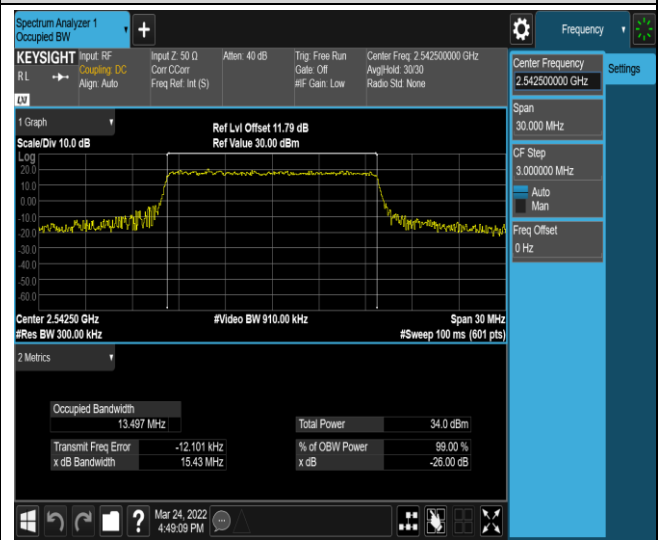

Band41-15MHz-QPSK-41165-75RB#0

Band41-15MHz-16QAM-40115-75RB#0

Band41-15MHz-16QAM-40640-75RB#0

Band41-15MHz-16QAM-41165-75RB#0

Band41-20MHz-QPSK-40140-100RB#0

Band41-20MHz-QPSK-40640-100RB#0

Band41-20MHz-QPSK-41140-100RB#0