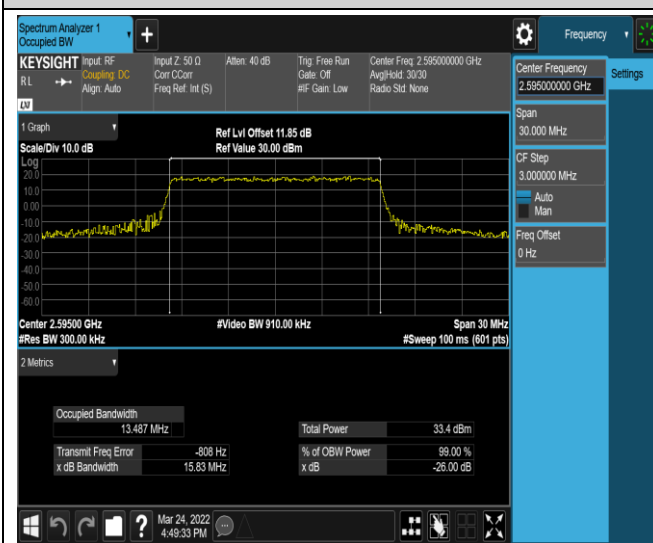

Band41-15MHz-QPSK-41165-75RB#0

Band41-15MHz-16QAM-40115-75RB#0

Band41-15MHz-16QAM-40640-75RB#0

Band41-15MHz-16QAM-41165-75RB#0

Band41-20MHz-QPSK-40140-100RB#0

Band41-20MHz-QPSK-40640-100RB#0

Band41-20MHz-QPSK-41140-100RB#0