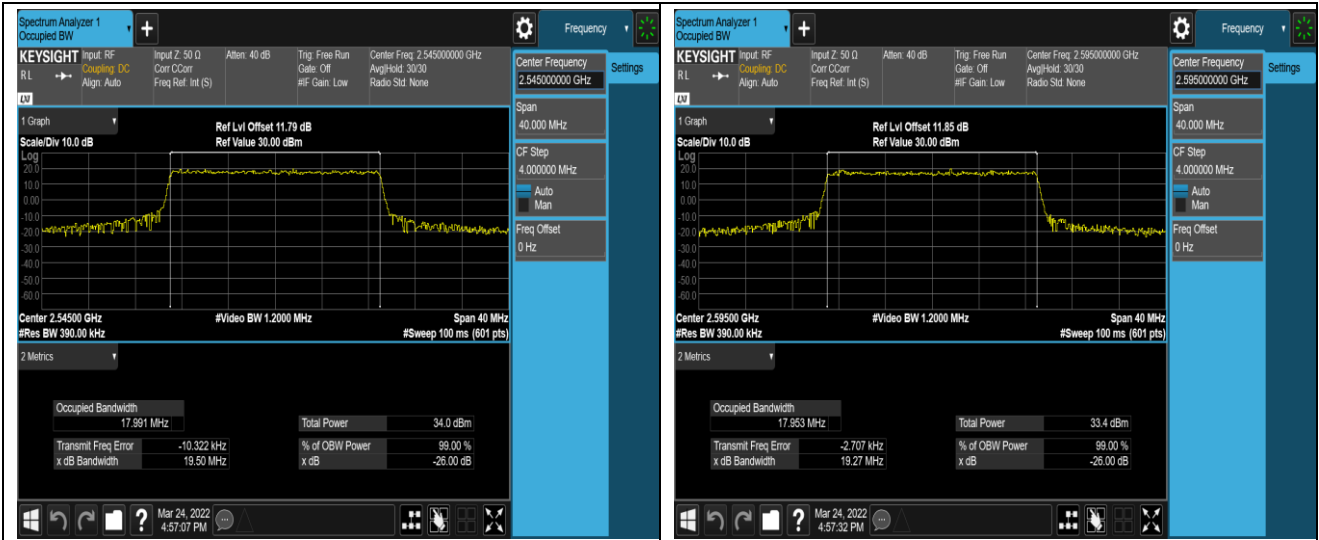

Band41-15MHz-QPSK-41165-75RB#0

Band41-15MHz-16QAM-40115-75RB#0

Band41-15MHz-16QAM-40640-75RB#0

Band41-15MHz-16QAM-41165-75RB#0

Band41-20MHz-QPSK-40140-100RB#0

Band41-20MHz-QPSK-40640-100RB#0

Band41-20MHz-QPSK-41140-100RB#0