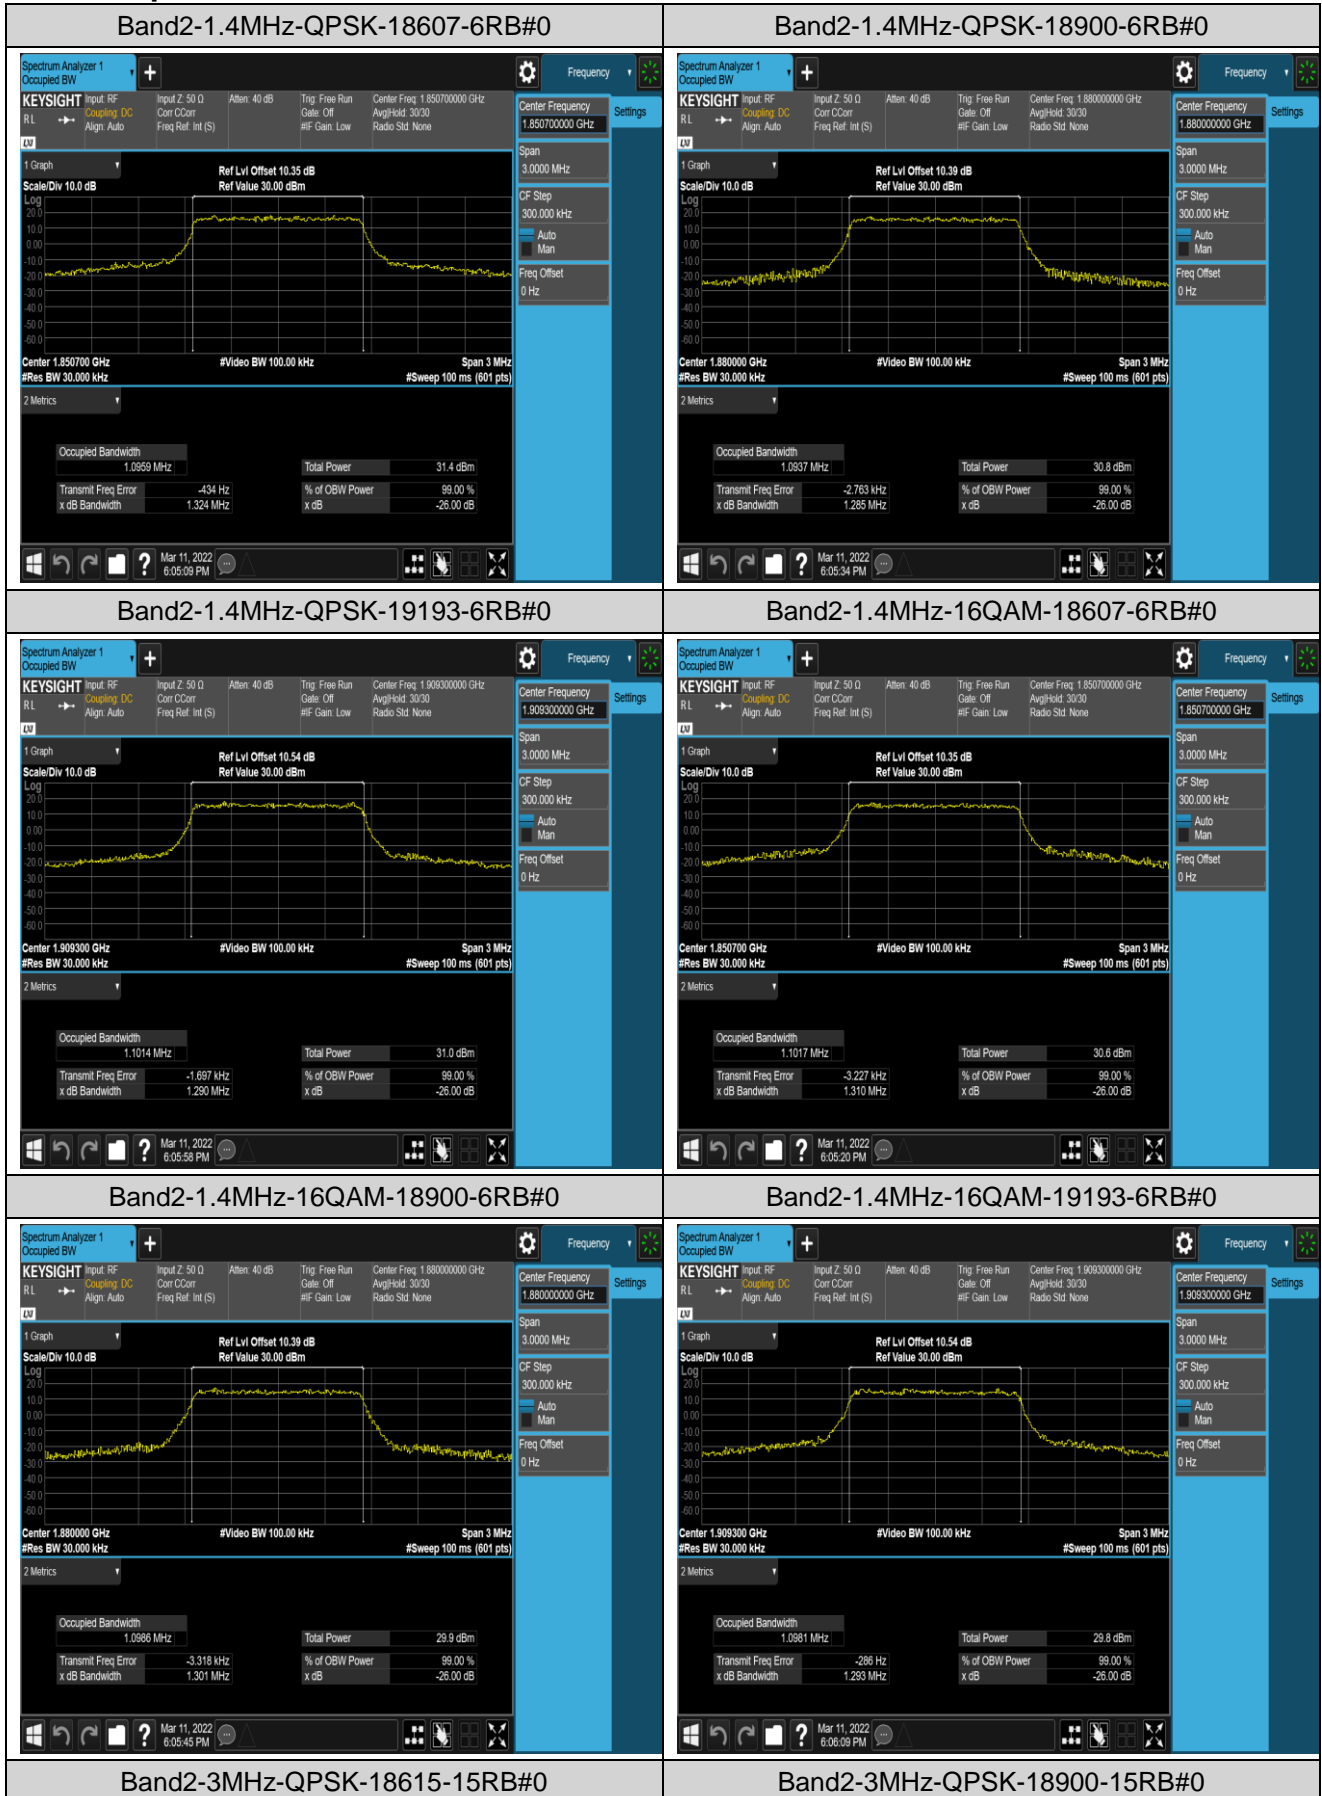

Test Graphs