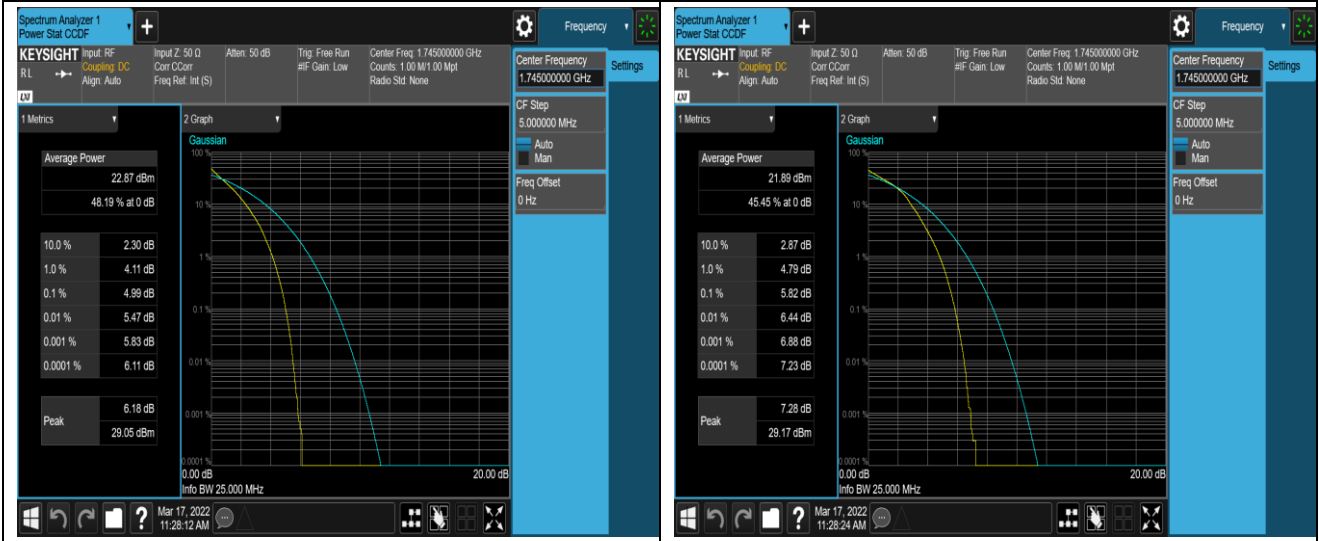

*Remark: All bandwidth and all modulation had been tested, but only the worst case data displayed in this report.*

Test Graphs

Band66-20MHz-QPSK-132322-100RB#0

Band66-20MHz-16QAM-132322-100RB#0

## Appendix C: 26dB Bandwidth and Occupied Bandwidth