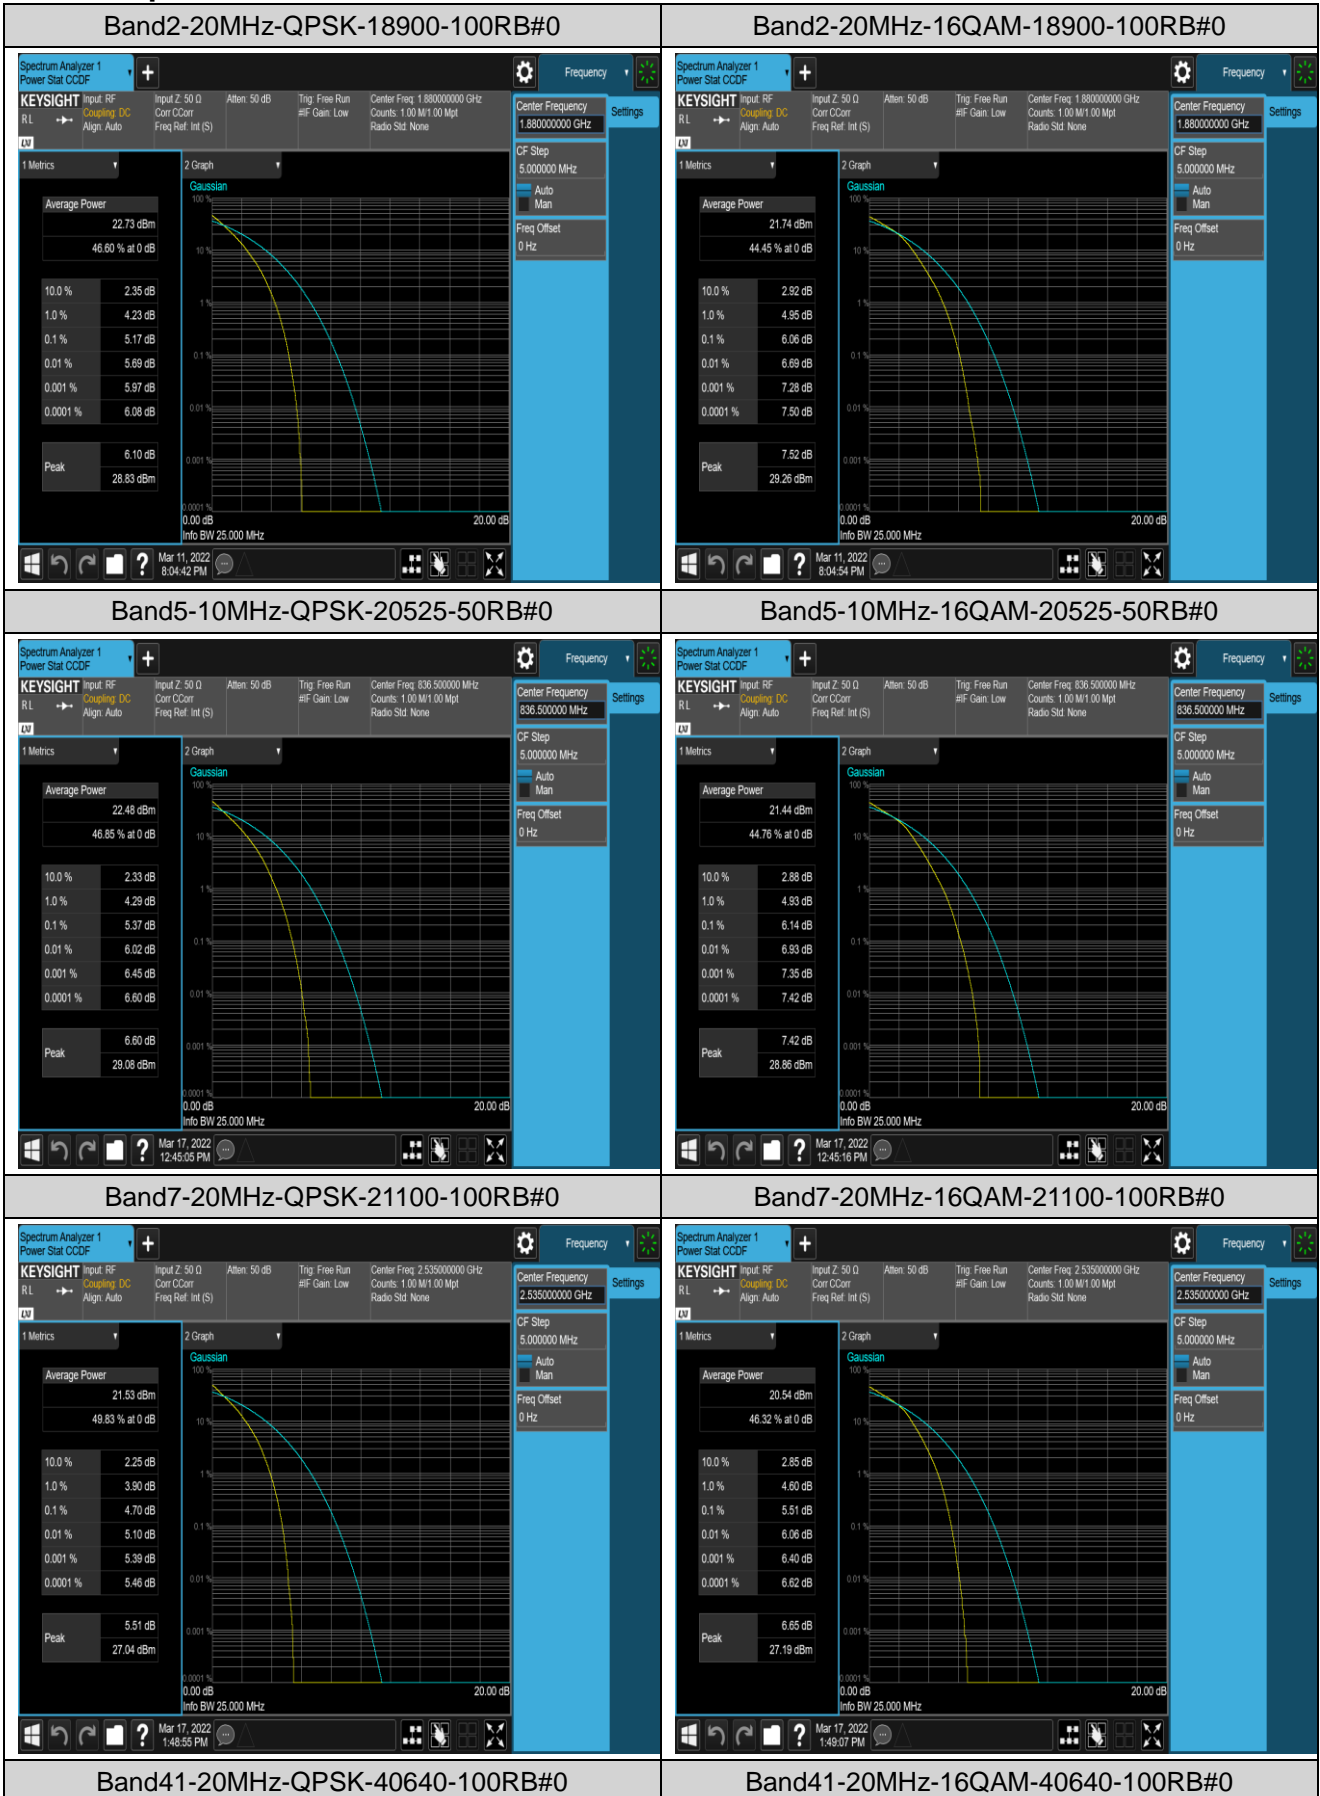

Test Graphs