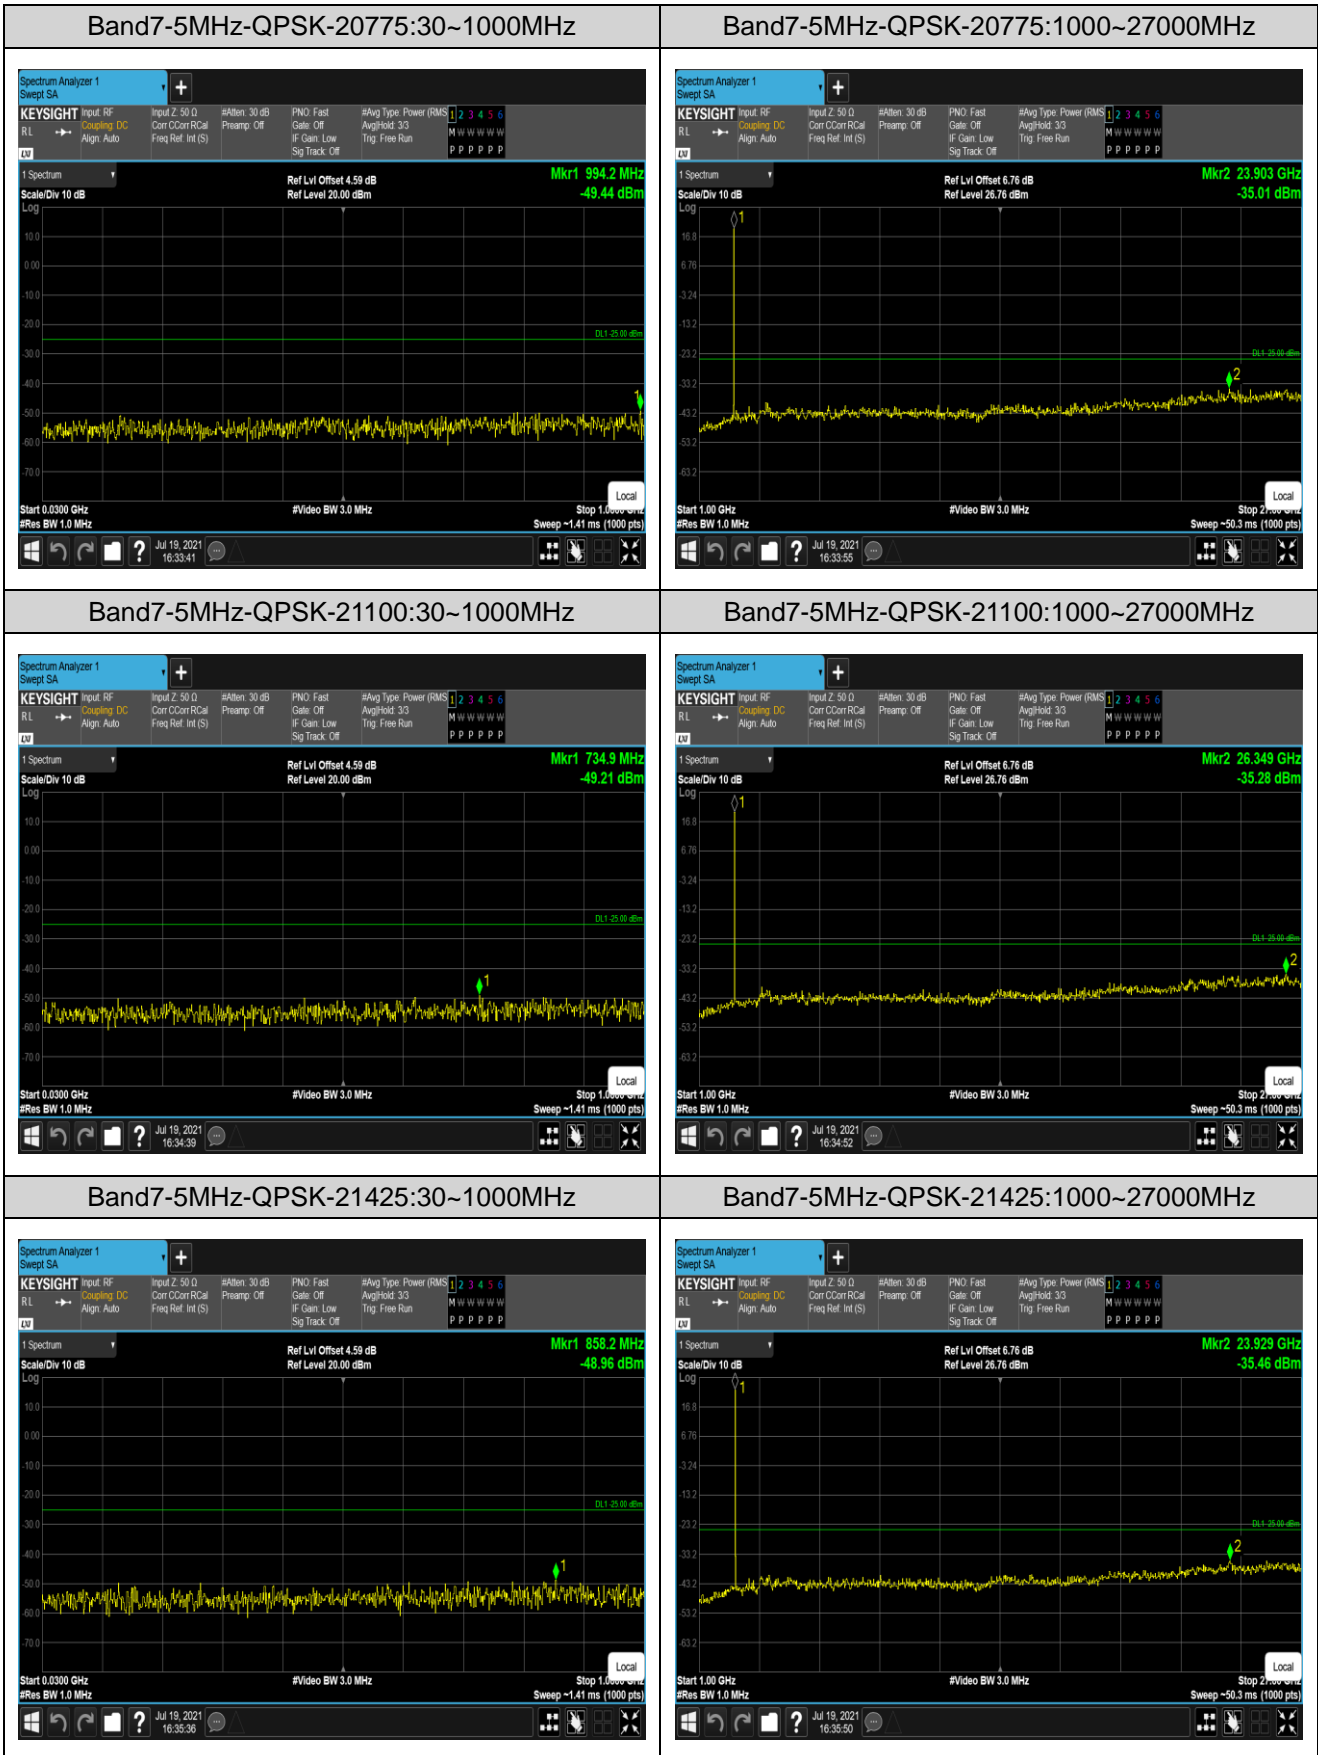

Band5-1.4MHz-QPSK-20407:30~1000MHz

Band5-1.4MHz-QPSK-20407:1000~10000MHz

Band5-1.4MHz-QPSK-20525:30~1000MHz

Band5-1.4MHz-QPSK-20525:1000~10000MHz

Band5-1.4MHz-QPSK-20643:30~1000MHz

Band5-1.4MHz-QPSK-20643:1000~10000MHz

Band5-10MHz-QPSK-20450:30~1000MHz

Band5-10MHz-QPSK-20450:1000~10000MHz

Band5-10MHz-QPSK-20525:30~1000MHz

Band5-10MHz-QPSK-20525:1000~10000MHz

Band5-10MHz-QPSK-20600:30~1000MHz

Band5-10MHz-QPSK-20600:1000~10000MHz

Band5-10MHz-16QAM-20450:30~1000MHz

Band5-10MHz-16QAM-20450:1000~10000MHz

Band5-10MHz-16QAM-20525:30~1000MHz

Band5-10MHz-16QAM-20525:1000~10000MHz

Band5-10MHz-16QAM-20600:30~1000MHz

Band5-10MHz-16QAM-20600:1000~10000MHz

Band7-5MHz-16QAM-20775:30~1000MHz

Band7-5MHz-16QAM-20775:1000~27000MHz

Band7-5MHz-16QAM-21100:30~1000MHz

Band7-5MHz-16QAM-21100:1000~27000MHz

Band7-5MHz-16QAM-21425:30~1000MHz

Band7-5MHz-16QAM-21425:1000~27000MHz