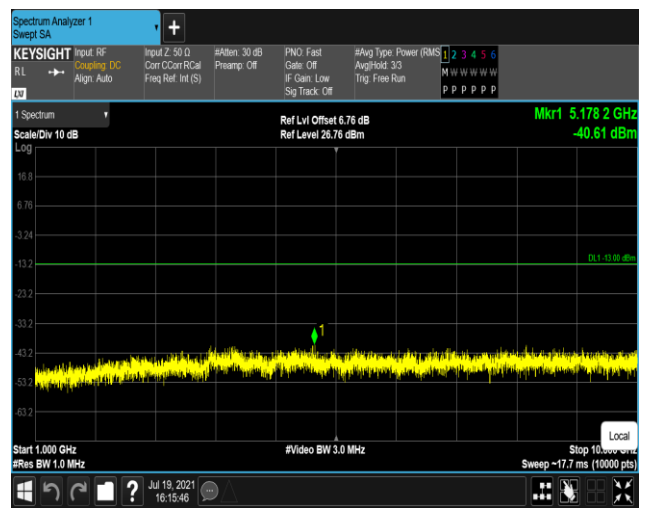

Band5-10MHz-16QAM-20450:30~1000MHz

Band5-10MHz-16QAM-20450:1000~10000MHz

Band5-10MHz-16QAM-20525:30~1000MHz

Band5-10MHz-16QAM-20525:1000~10000MHz

Band5-10MHz-16QAM-20600:30~1000MHz

Band5-10MHz-16QAM-20600:1000~10000MHz