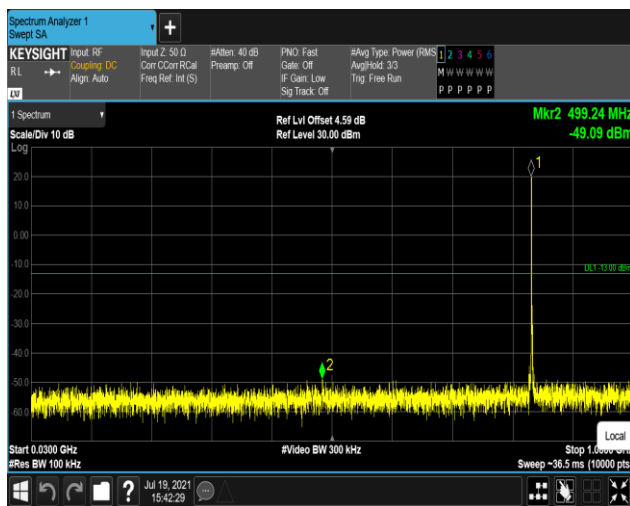

Band5-1.4MHz-QPSK-20407:30~1000MHz

Band5-1.4MHz-QPSK-20407:1000~10000MHz

Band5-1.4MHz-QPSK-20525:30~1000MHz

Band5-1.4MHz-QPSK-20525:1000~10000MHz

Band5-1.4MHz-QPSK-20643:30~1000MHz

Band5-1.4MHz-QPSK-20643:1000~10000MHz