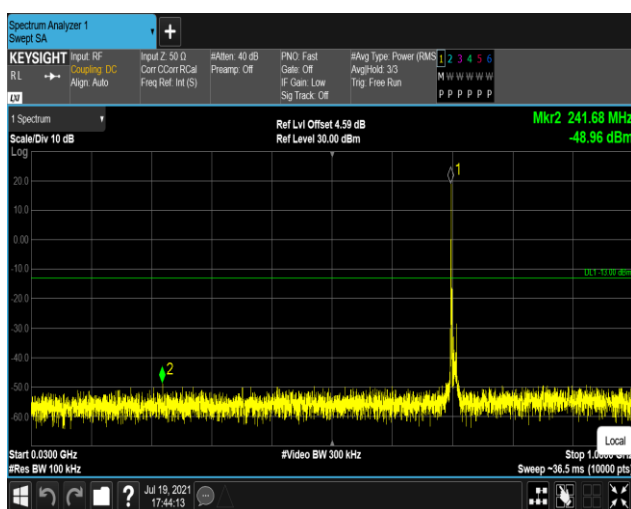

Band17-10MHz-16QAM-23780:30~1000MHz

Band17-10MHz-16QAM-23780:1000~10000MHz

Band17-10MHz-16QAM-23790:30~1000MHz

Band17-10MHz-16QAM-23790:1000~10000MHz

Band17-10MHz-16QAM-23800:30~1000MHz

Band17-10MHz-16QAM-23800:1000~10000MHz