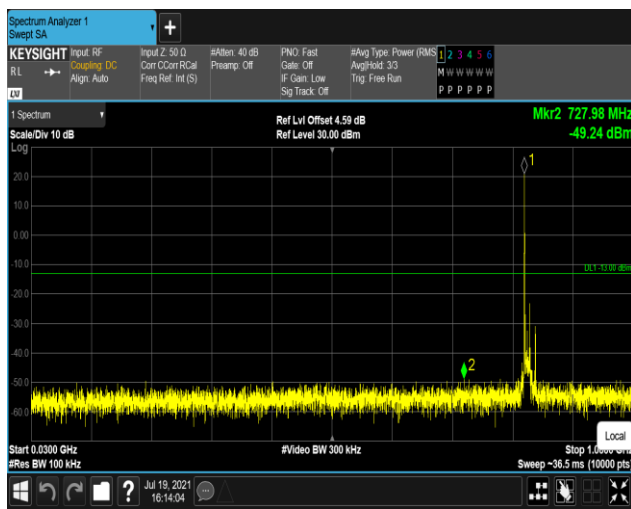

Band5-10MHz-QPSK-20525:30~1000MHz

Band5-10MHz-QPSK-20450:30~1000MHz