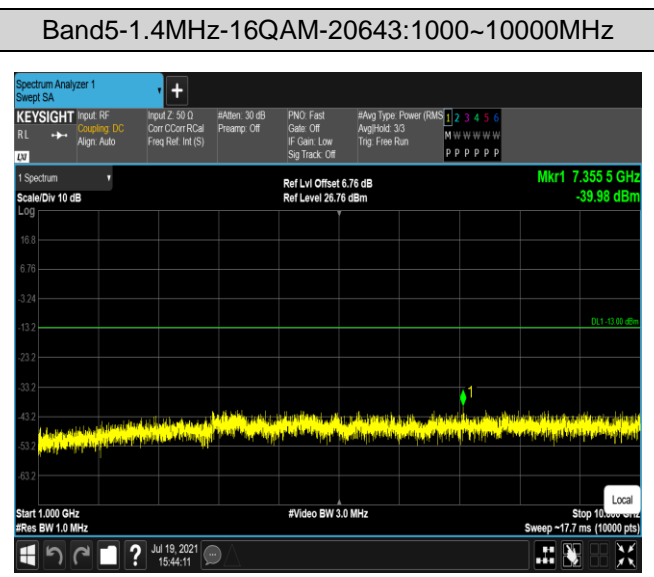

Band5-1.4MHz-QPSK-20407:30~1000MHz

Band5-1.4MHz-QPSK-20407:1000~10000MHz

Band5-1.4MHz-QPSK-20525:30~1000MHz

Band5-1.4MHz-QPSK-20525:1000~10000MHz

Band5-1.4MHz-QPSK-20643:30~1000MHz

Band5-1.4MHz-QPSK-20643:1000~10000MHz