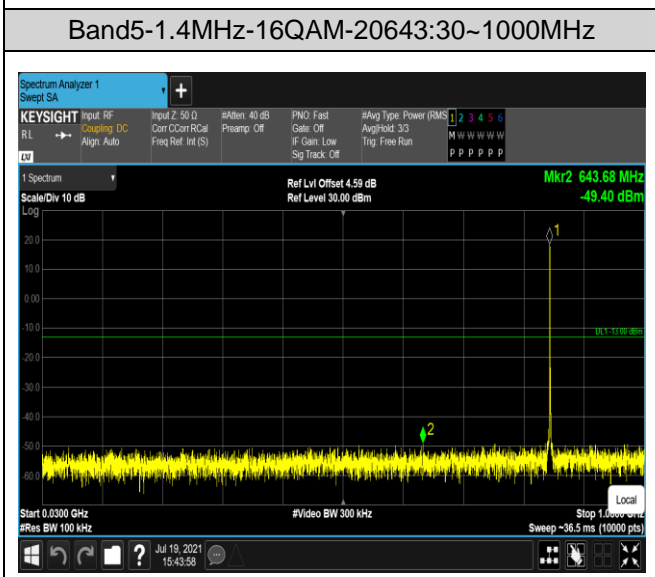

Band5-1.4MHz-QPSK-20407:30~1000MHz

Band5-1.4MHz-QPSK-20407:1000~10000MHz

Band5-1.4MHz-QPSK-20525:30~1000MHz

Band5-1.4MHz-QPSK-20525:1000~10000MHz

Band5-1.4MHz-QPSK-20643:30~1000MHz

Band5-1.4MHz-QPSK-20643:1000~10000MHz