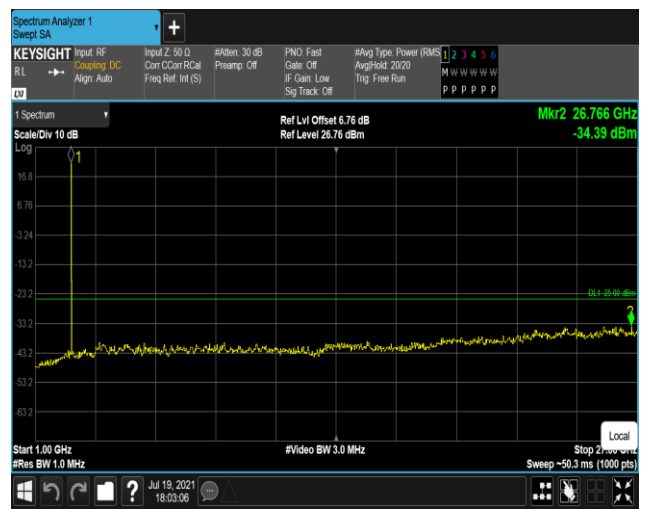

Band38-5MHz-QPSK-38000:1000~27000MHz

Band38-5MHz-QPSK-37775:1000~27000MHz