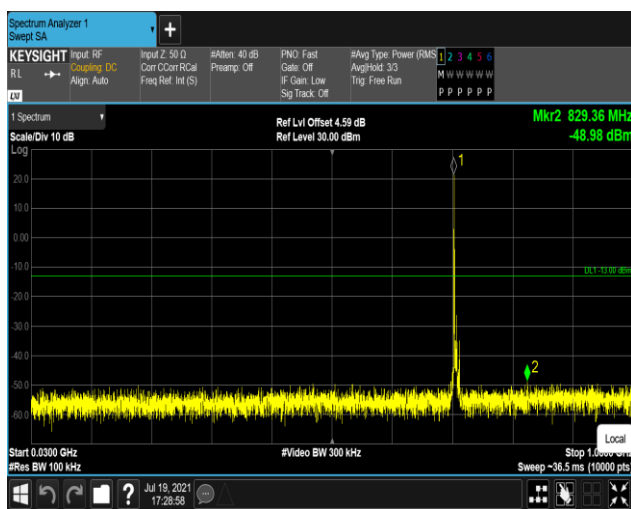

Band17-5MHz-QPSK-23755:30~1000MHz

Band17-5MHz-QPSK-23755:1000~10000MHz

Band17-5MHz-QPSK-23790:30~1000MHz

Band17-5MHz-QPSK-23790:1000~10000MHz

Band17-5MHz-QPSK-23825:30~1000MHz

Band17-5MHz-QPSK-23825:1000~10000MHz