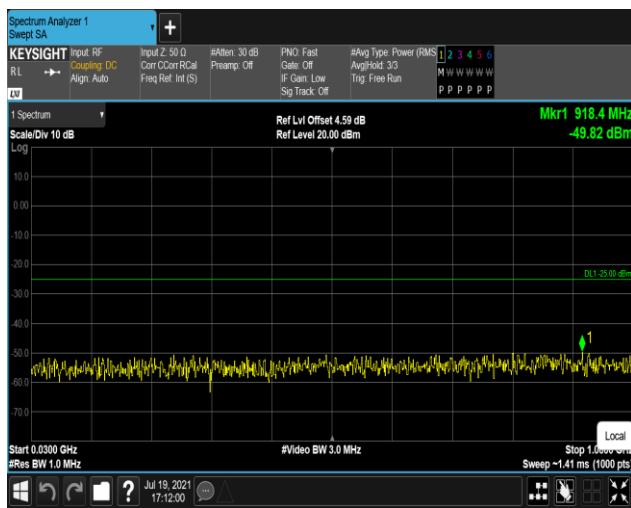

Band7-20MHz-QPSK-21350:30~1000MHz

Band7-20MHz-QPSK-21100:30~1000MHz