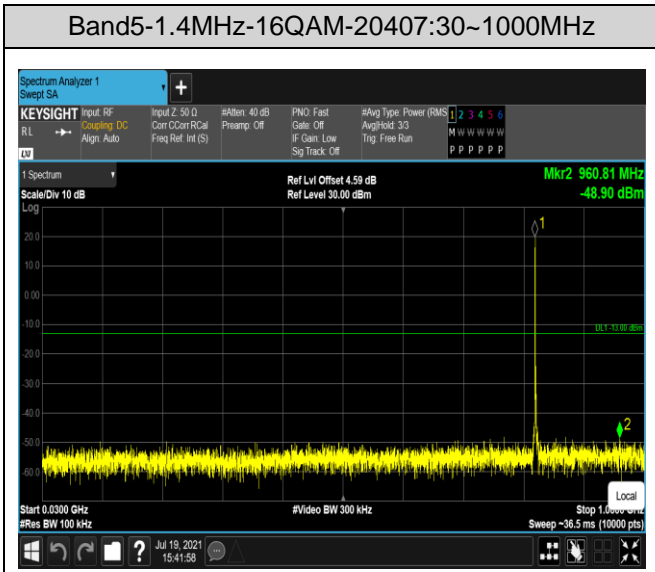

Band5-1.4MHz-QPSK-20407:30~1000MHz

Band5-1.4MHz-QPSK-20407:1000~10000MHz

Band5-1.4MHz-QPSK-20525:30~1000MHz

Band5-1.4MHz-QPSK-20525:1000~10000MHz

Band5-1.4MHz-QPSK-20643:30~1000MHz

Band5-1.4MHz-QPSK-20643:1000~10000MHz