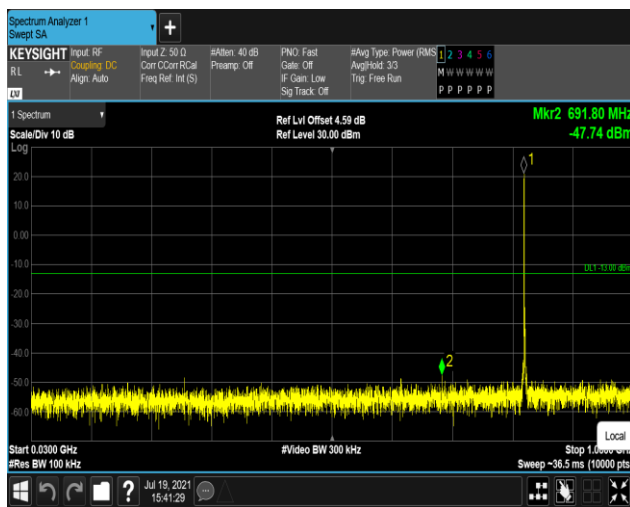

Band5-1.4MHz-QPSK-20407:30~1000MHz

Band5-1.4MHz-QPSK-20407:1000~10000MHz

Band5-1.4MHz-QPSK-20525:30~1000MHz

Band5-1.4MHz-QPSK-20525:1000~10000MHz

Band5-1.4MHz-QPSK-20643:30~1000MHz

Band5-1.4MHz-QPSK-20643:1000~10000MHz