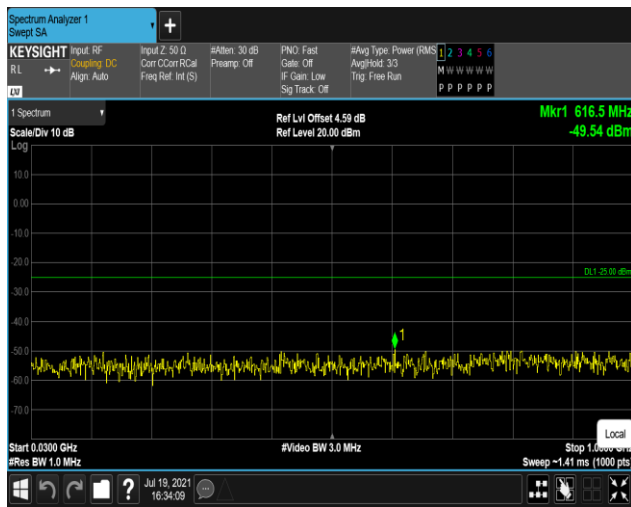

Band7-5MHz-16QAM-21100:30~1000MHz

Band7-5MHz-16QAM-20775:30~1000MHz