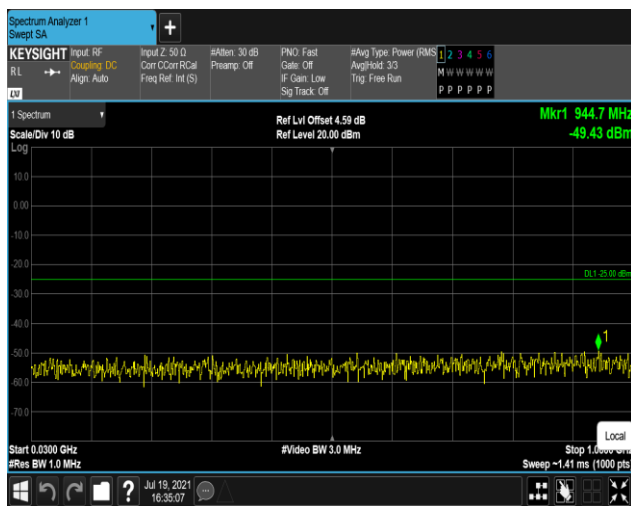

Band7-5MHz-16QAM-21425:30~1000MHz

Band7-5MHz-16QAM-21100:30~1000MHz