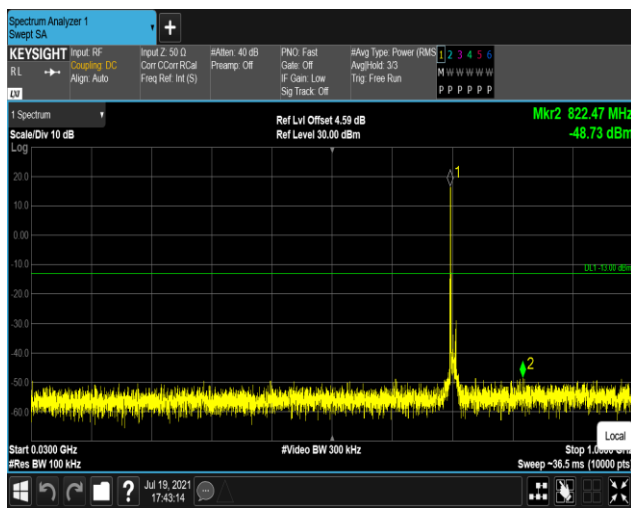

Band17-10MHz-16QAM-23800:30~1000MHz

Band17-10MHz-16QAM-23790:30~1000MHz