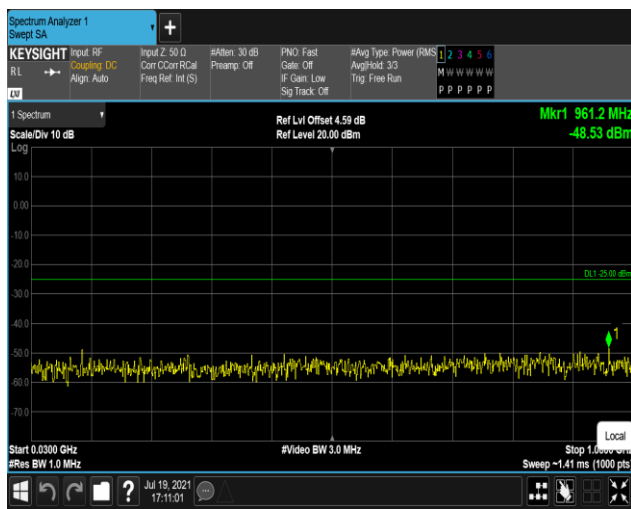

Band7-20MHz-QPSK-21100:30~1000MHz

Band7-20MHz-QPSK-20850:30~1000MHz