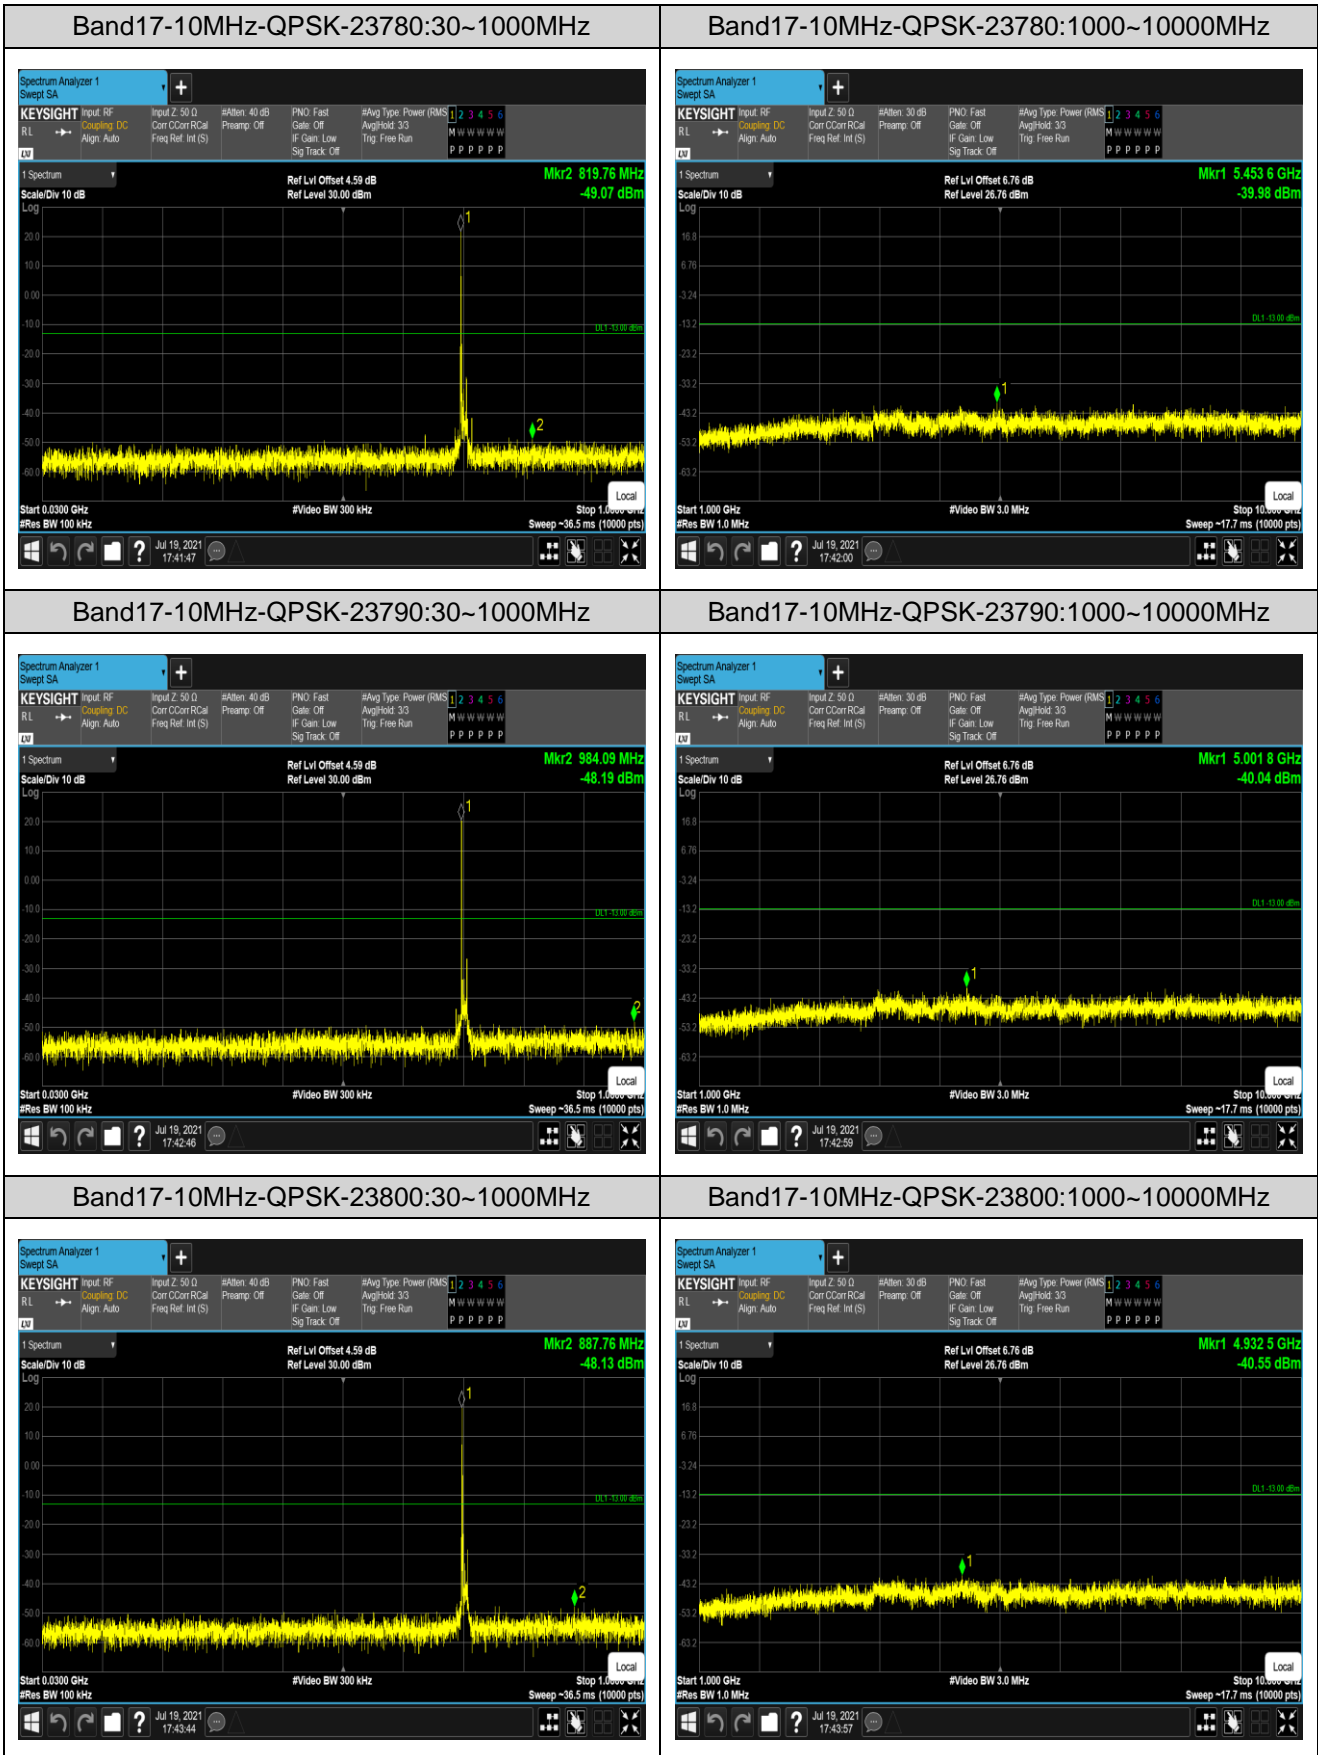

Band5-1.4MHz-QPSK-20407:30~1000MHz

Band5-1.4MHz-QPSK-20407:1000~10000MHz

Band5-1.4MHz-QPSK-20525:30~1000MHz

Band5-1.4MHz-QPSK-20525:1000~10000MHz

Band5-1.4MHz-QPSK-20643:30~1000MHz

Band5-1.4MHz-QPSK-20643:1000~10000MHz

Band5-10MHz-QPSK-20450:30~1000MHz

Band5-10MHz-QPSK-20450:1000~10000MHz

Band5-10MHz-QPSK-20525:30~1000MHz

Band5-10MHz-QPSK-20525:1000~10000MHz

Band5-10MHz-QPSK-20600:30~1000MHz

Band5-10MHz-QPSK-20600:1000~10000MHz

Band7-20MHz-QPSK-20850:30~1000MHz

Band7-20MHz-QPSK-20850:1000~27000MHz

Band7-20MHz-QPSK-21100:30~1000MHz

Band7-20MHz-QPSK-21100:1000~27000MHz

Band7-20MHz-QPSK-21350:30~1000MHz

Band7-20MHz-QPSK-21350:1000~27000MHz

Band17-5MHz-QPSK-23755:30~1000MHz

Band17-5MHz-QPSK-23755:1000~10000MHz

Band17-5MHz-QPSK-23790:30~1000MHz

Band17-5MHz-QPSK-23790:1000~10000MHz

Band17-5MHz-QPSK-23825:30~1000MHz

Band17-5MHz-QPSK-23825:1000~10000MHz