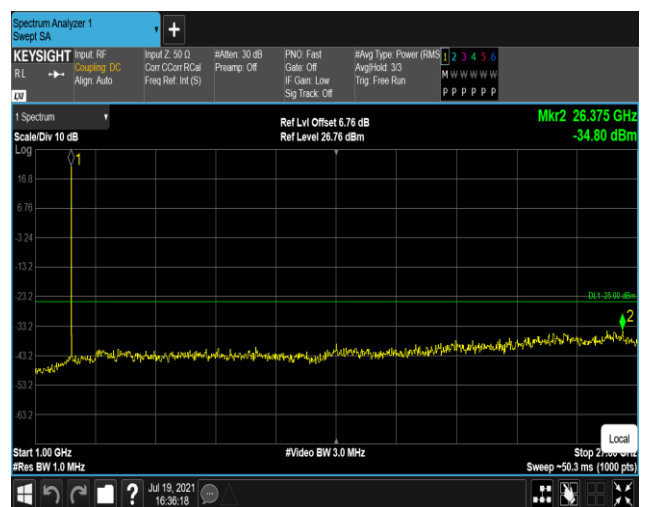

Band7-5MHz-16QAM-20775:30~1000MHz

Band7-5MHz-16QAM-20775:1000~27000MHz

Band7-5MHz-16QAM-21100:30~1000MHz

Band7-5MHz-16QAM-21100:1000~27000MHz

Band7-5MHz-16QAM-21425:30~1000MHz

Band7-5MHz-16QAM-21425:1000~27000MHz