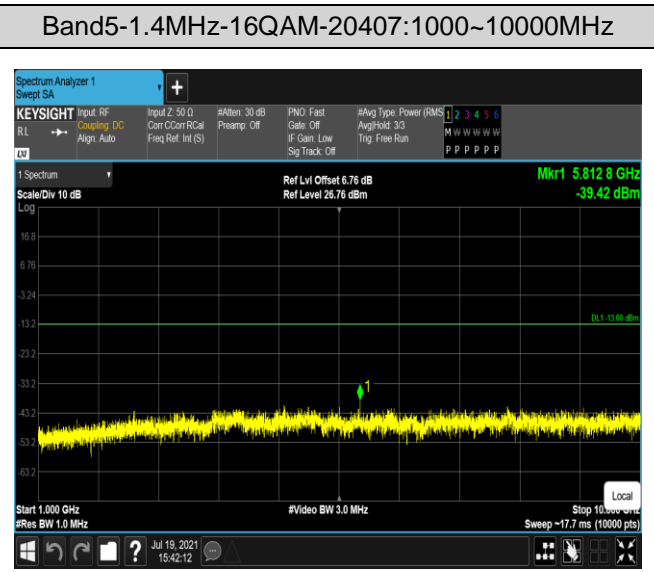

Band5-1.4MHz-QPSK-20407:30~1000MHz

Band5-1.4MHz-QPSK-20407:1000~10000MHz

Band5-1.4MHz-QPSK-20525:30~1000MHz

Band5-1.4MHz-QPSK-20525:1000~10000MHz

Band5-1.4MHz-QPSK-20643:30~1000MHz

Band5-1.4MHz-QPSK-20643:1000~10000MHz