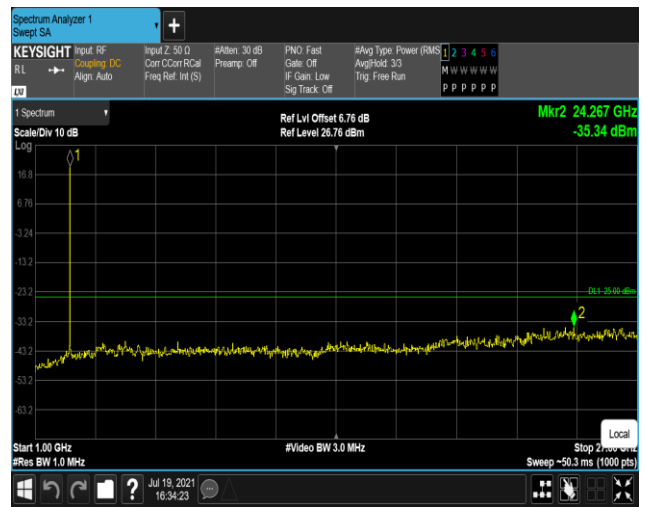

Band7-5MHz-16QAM-21100:1000~27000MHz

Band7-5MHz-16QAM-20775:1000~27000MHz