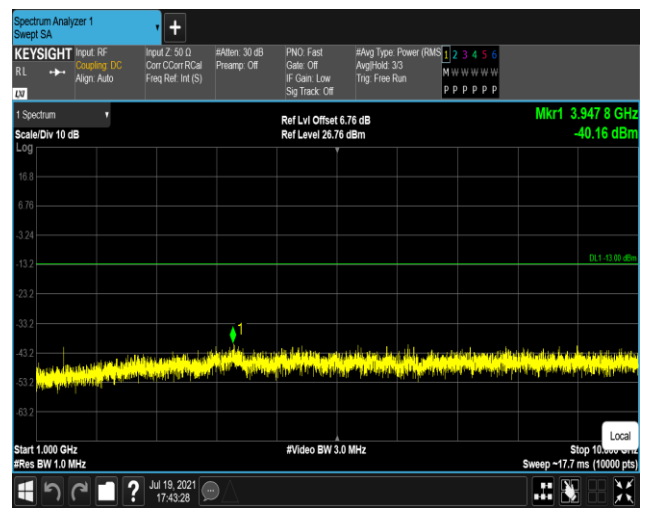

Band17-10MHz-16QAM-23780:30~1000MHz

Band17-10MHz-16QAM-23780:1000~10000MHz

Band17-10MHz-16QAM-23790:30~1000MHz

Band17-10MHz-16QAM-23790:1000~10000MHz

Band17-10MHz-16QAM-23800:30~1000MHz

Band17-10MHz-16QAM-23800:1000~10000MHz