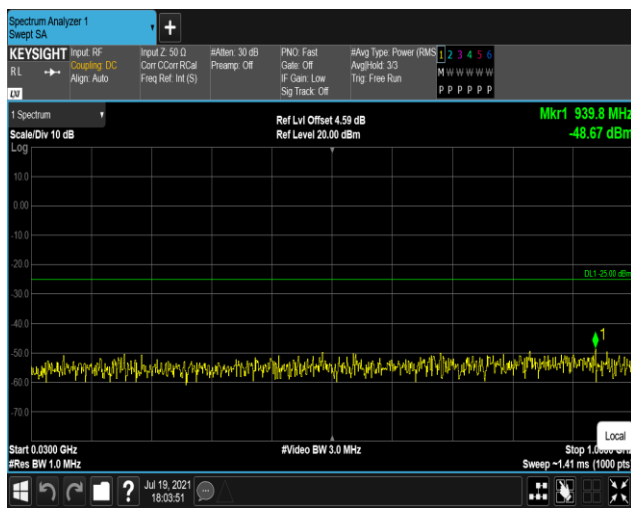

Band38-5MHz-QPSK-38225:30~1000MHz

Band38-5MHz-QPSK-38000:30~1000MHz