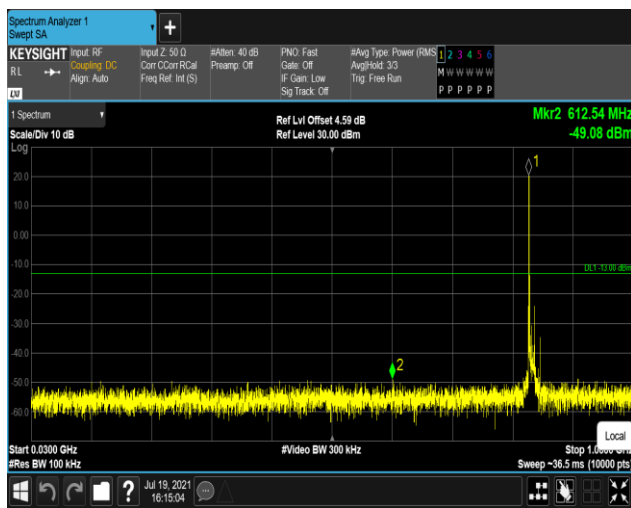

Band5-10MHz-QPSK-20600:30~1000MHz

Band5-10MHz-QPSK-20525:30~1000MHz