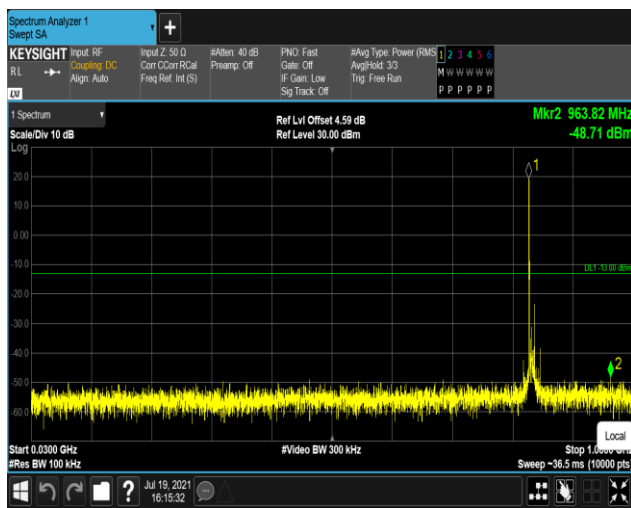

Band5-10MHz-16QAM-20600:30~1000MHz

Band5-10MHz-16QAM-20525:30~1000MHz