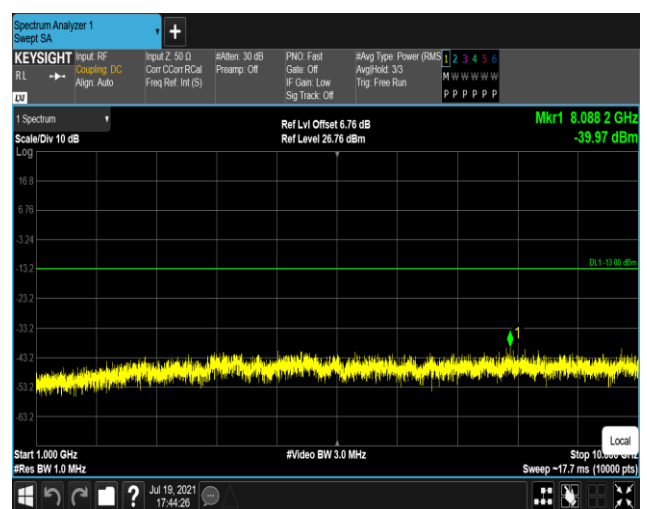

Band17-10MHz-16QAM-23780:30~1000MHz

Band17-10MHz-16QAM-23780:1000~10000MHz

Band17-10MHz-16QAM-23790:30~1000MHz

Band17-10MHz-16QAM-23790:1000~10000MHz

Band17-10MHz-16QAM-23800:30~1000MHz

Band17-10MHz-16QAM-23800:1000~10000MHz