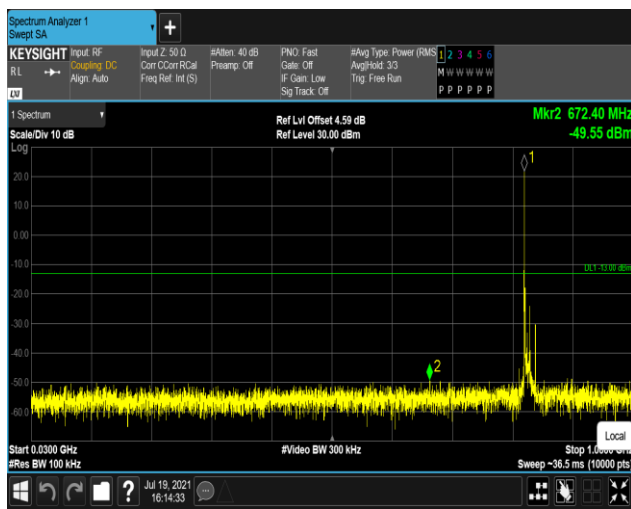

Band5-10MHz-16QAM-20525:30~1000MHz

Band5-10MHz-16QAM-20450:30~1000MHz