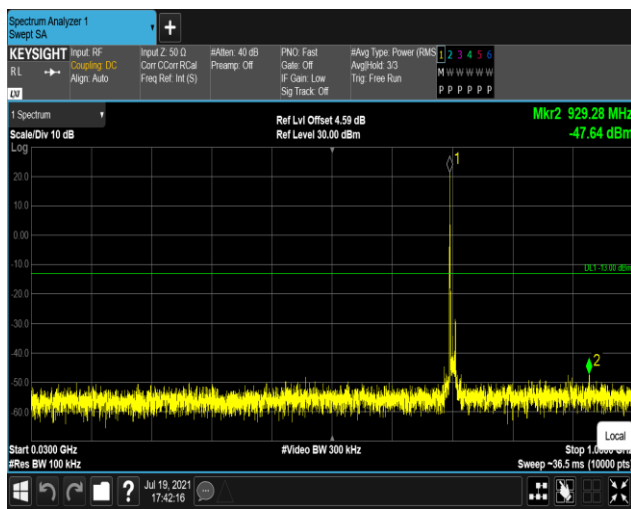

Band17-10MHz-16QAM-23790:30~1000MHz

Band17-10MHz-16QAM-23780:30~1000MHz