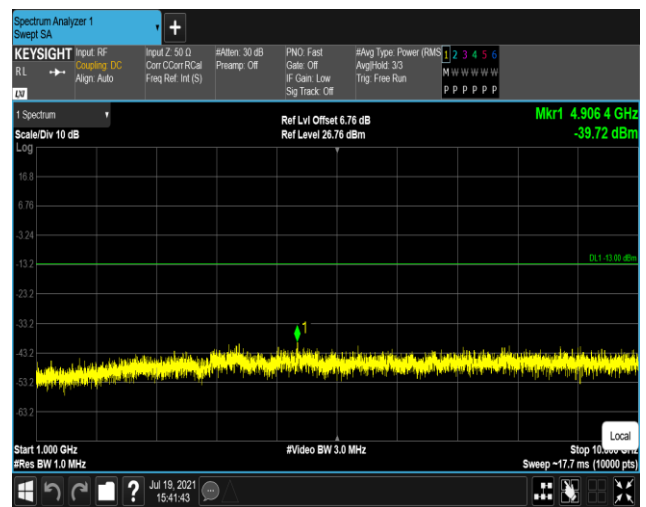

Band5-1.4MHz-QPSK-20407:30~1000MHz

Band5-1.4MHz-QPSK-20407:1000~10000MHz

Band5-1.4MHz-QPSK-20525:30~1000MHz

Band5-1.4MHz-QPSK-20525:1000~10000MHz

Band5-1.4MHz-QPSK-20643:30~1000MHz

Band5-1.4MHz-QPSK-20643:1000~10000MHz