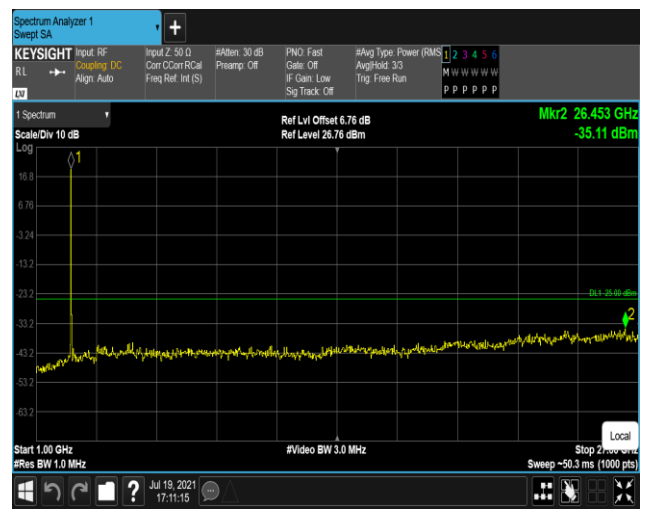

Band7-20MHz-QPSK-21100:1000~27000MHz

Band7-20MHz-QPSK-20850:1000~27000MHz