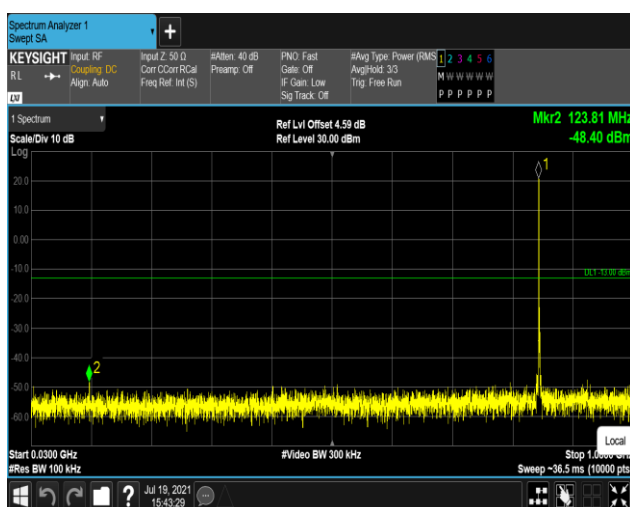

Band5-1.4MHz-QPSK-20407:30~1000MHz

Band5-1.4MHz-QPSK-20407:1000~10000MHz

Band5-1.4MHz-QPSK-20525:30~1000MHz

Band5-1.4MHz-QPSK-20525:1000~10000MHz

Band5-1.4MHz-QPSK-20643:30~1000MHz

Band5-1.4MHz-QPSK-20643:1000~10000MHz