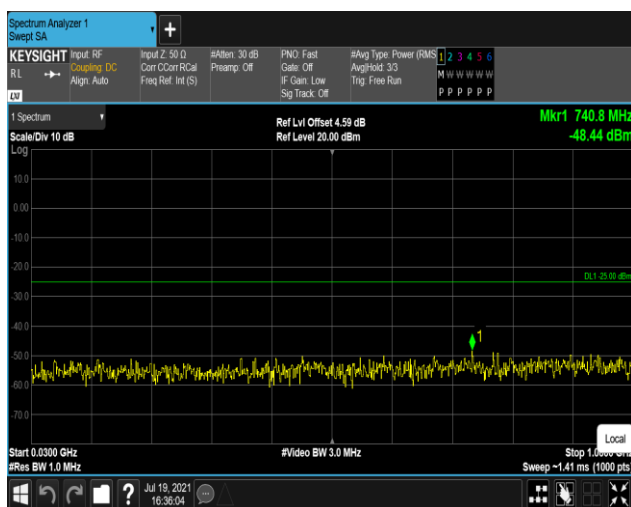

Band7-5MHz-16QAM-20775:30~1000MHz

Band7-5MHz-16QAM-20775:1000~27000MHz

Band7-5MHz-16QAM-21100:30~1000MHz

Band7-5MHz-16QAM-21100:1000~27000MHz

Band7-5MHz-16QAM-21425:30~1000MHz

Band7-5MHz-16QAM-21425:1000~27000MHz