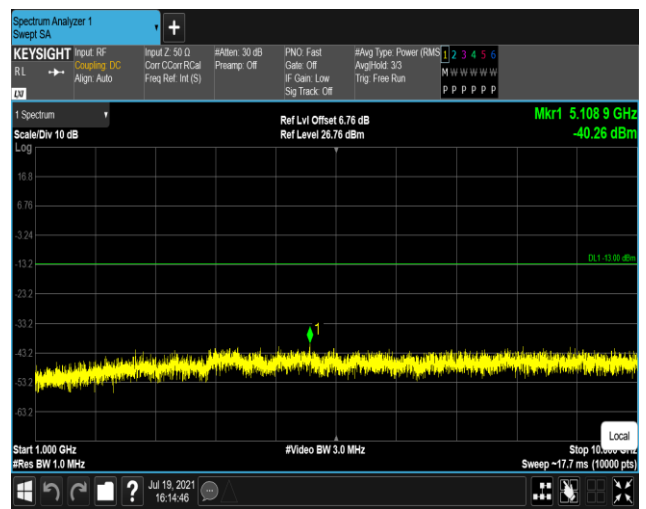

Band5-10MHz-16QAM-20525:1000~10000MHz

Band5-10MHz-16QAM-20450:1000~10000MHz