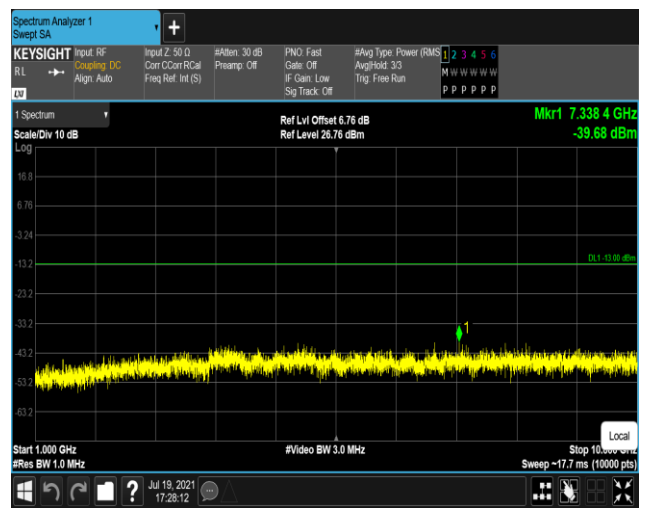

Band17-5MHz-QPSK-23755:30~1000MHz

Band17-5MHz-QPSK-23755:1000~10000MHz

Band17-5MHz-QPSK-23790:30~1000MHz

Band17-5MHz-QPSK-23790:1000~10000MHz

Band17-5MHz-QPSK-23825:30~1000MHz

Band17-5MHz-QPSK-23825:1000~10000MHz