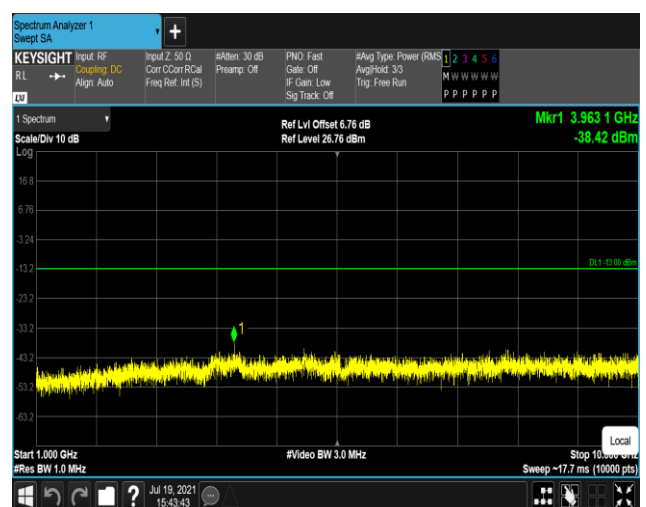

Band5-1.4MHz-QPSK-20407:30~1000MHz

Band5-1.4MHz-QPSK-20407:1000~10000MHz

Band5-1.4MHz-QPSK-20525:30~1000MHz

Band5-1.4MHz-QPSK-20525:1000~10000MHz

Band5-1.4MHz-QPSK-20643:30~1000MHz

Band5-1.4MHz-QPSK-20643:1000~10000MHz