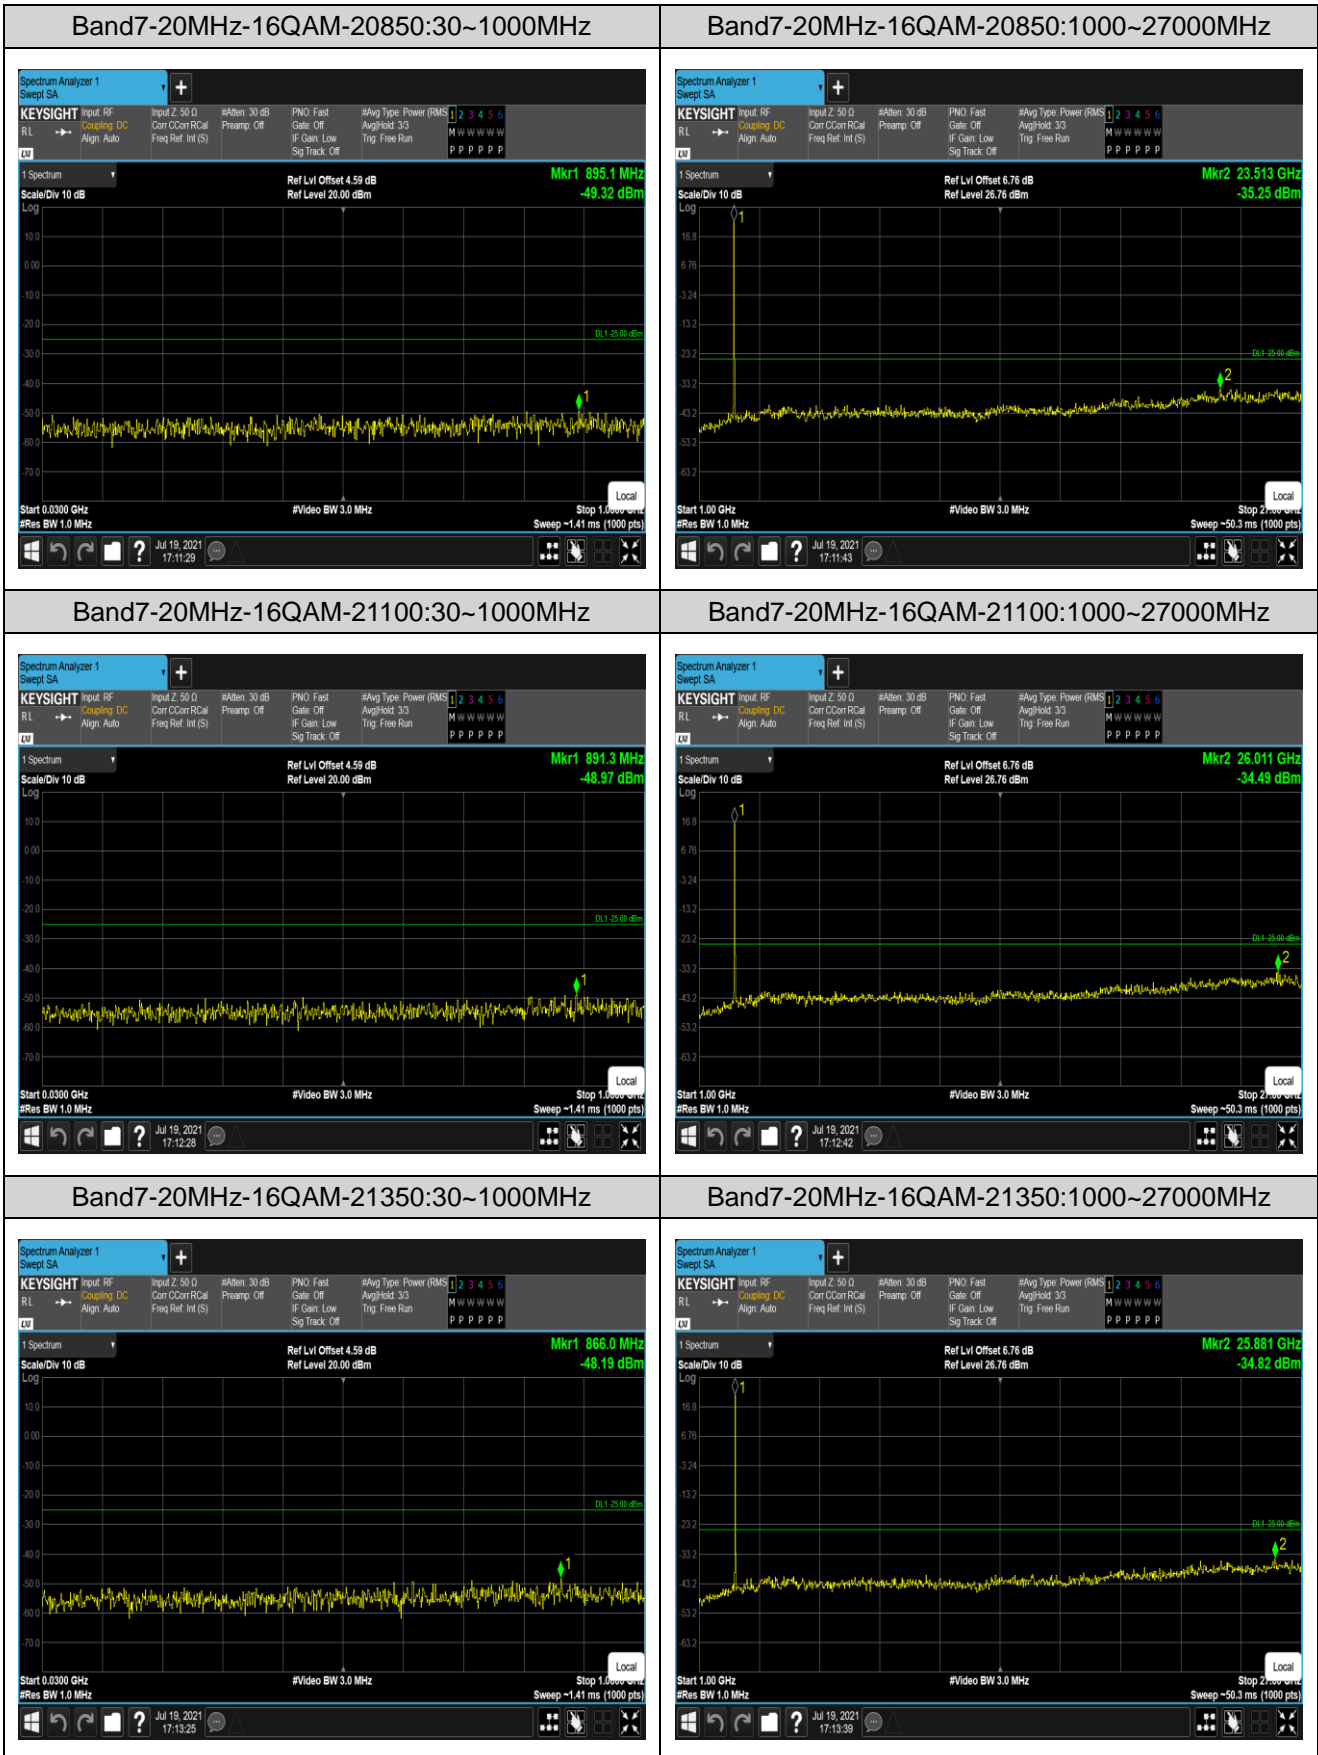

Band5-10MHz-QPSK-20450:30~1000MHz

Band5-10MHz-QPSK-20450:1000~10000MHz

Band5-10MHz-QPSK-20525:30~1000MHz

Band5-10MHz-QPSK-20525:1000~10000MHz

Band5-10MHz-QPSK-20600:30~1000MHz

Band5-10MHz-QPSK-20600:1000~10000MHz

Band7-5MHz-16QAM-20775:30~1000MHz

Band7-5MHz-16QAM-20775:1000~27000MHz

Band7-5MHz-16QAM-21100:30~1000MHz

Band7-5MHz-16QAM-21100:1000~27000MHz

Band7-5MHz-16QAM-21425:30~1000MHz

Band7-5MHz-16QAM-21425:1000~27000MHz

Band7-20MHz-QPSK-20850:30~1000MHz

Band7-20MHz-QPSK-20850:1000~27000MHz

Band7-20MHz-QPSK-21100:30~1000MHz

Band7-20MHz-QPSK-21100:1000~27000MHz

Band7-20MHz-QPSK-21350:30~1000MHz

Band7-20MHz-QPSK-21350:1000~27000MHz

Band17-5MHz-QPSK-23755:30~1000MHz

Band17-5MHz-QPSK-23755:1000~10000MHz

Band17-5MHz-QPSK-23790:30~1000MHz

Band17-5MHz-QPSK-23790:1000~10000MHz

Band17-5MHz-QPSK-23825:30~1000MHz

Band17-5MHz-QPSK-23825:1000~10000MHz