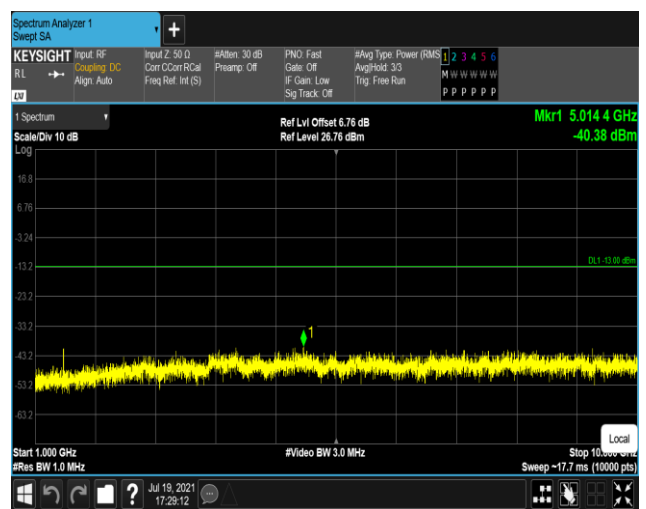

Band17-5MHz-QPSK-23755:30~1000MHz

Band17-5MHz-QPSK-23755:1000~10000MHz

Band17-5MHz-QPSK-23790:30~1000MHz

Band17-5MHz-QPSK-23790:1000~10000MHz

Band17-5MHz-QPSK-23825:30~1000MHz

Band17-5MHz-QPSK-23825:1000~10000MHz