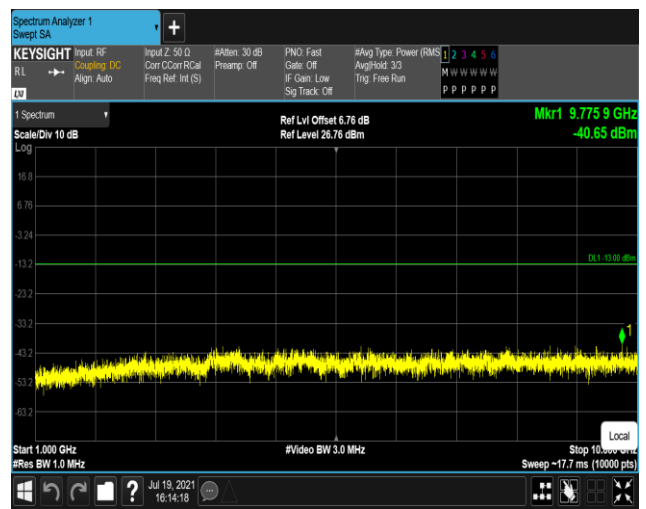

Band5-10MHz-QPSK-20525:1000~10000MHz

Band5-10MHz-QPSK-20450:1000~10000MHz