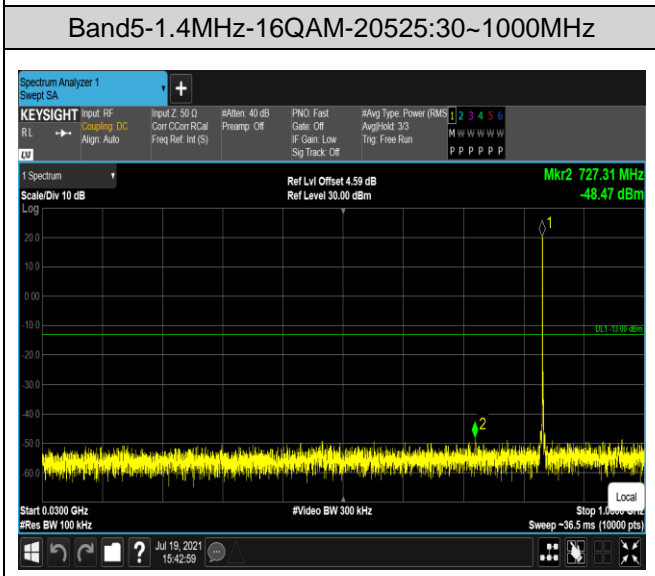

Band5-1.4MHz-QPSK-20407:30~1000MHz

Band5-1.4MHz-QPSK-20407:1000~10000MHz

Band5-1.4MHz-QPSK-20525:30~1000MHz

Band5-1.4MHz-QPSK-20525:1000~10000MHz

Band5-1.4MHz-QPSK-20643:30~1000MHz

Band5-1.4MHz-QPSK-20643:1000~10000MHz