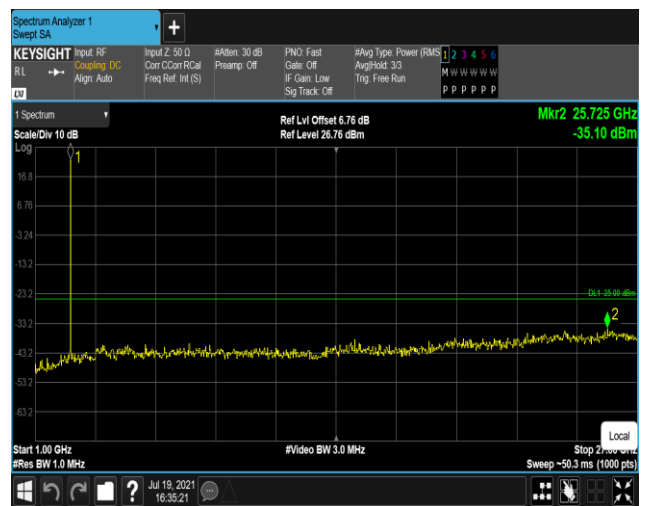

Band7-5MHz-16QAM-20775:30~1000MHz

Band7-5MHz-16QAM-20775:1000~27000MHz

Band7-5MHz-16QAM-21100:30~1000MHz

Band7-5MHz-16QAM-21100:1000~27000MHz

Band7-5MHz-16QAM-21425:30~1000MHz

Band7-5MHz-16QAM-21425:1000~27000MHz