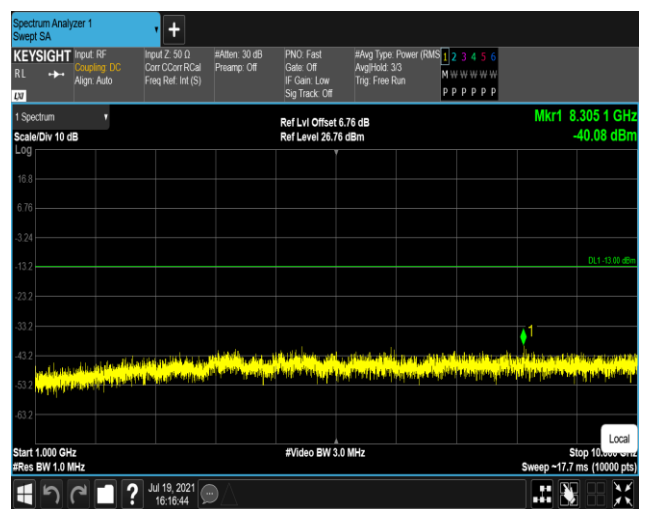

Band5-10MHz-16QAM-20450:30~1000MHz

Band5-10MHz-16QAM-20450:1000~10000MHz

Band5-10MHz-16QAM-20525:30~1000MHz

Band5-10MHz-16QAM-20525:1000~10000MHz

Band5-10MHz-16QAM-20600:30~1000MHz

Band5-10MHz-16QAM-20600:1000~10000MHz