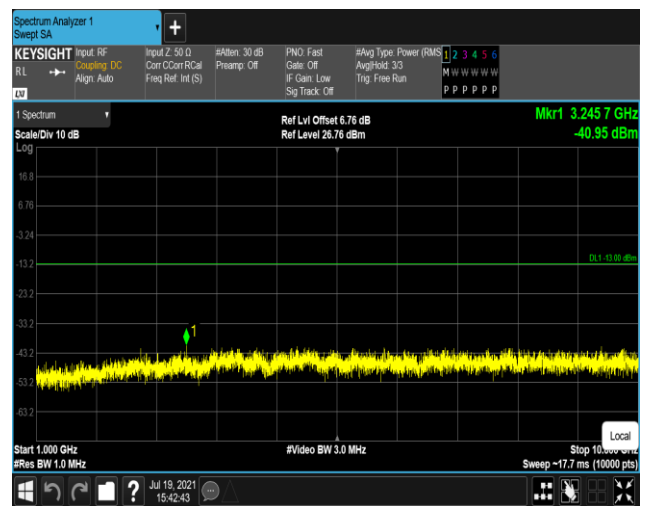

Band5-1.4MHz-QPSK-20407:30~1000MHz

Band5-1.4MHz-QPSK-20407:1000~10000MHz

Band5-1.4MHz-QPSK-20525:30~1000MHz

Band5-1.4MHz-QPSK-20525:1000~10000MHz

Band5-1.4MHz-QPSK-20643:30~1000MHz

Band5-1.4MHz-QPSK-20643:1000~10000MHz