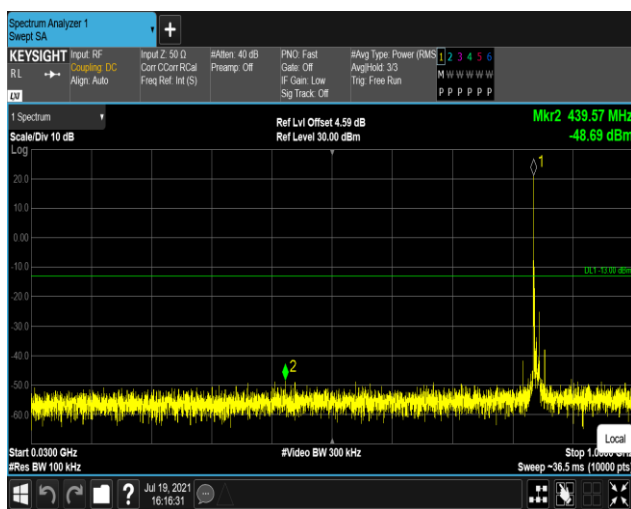

Band5-10MHz-16QAM-20450:30~1000MHz

Band5-10MHz-16QAM-20450:1000~10000MHz

Band5-10MHz-16QAM-20525:30~1000MHz

Band5-10MHz-16QAM-20525:1000~10000MHz

Band5-10MHz-16QAM-20600:30~1000MHz

Band5-10MHz-16QAM-20600:1000~10000MHz