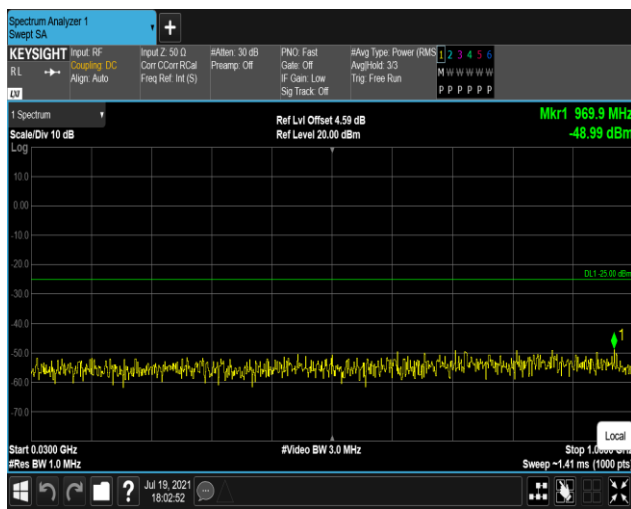

Band38-5MHz-QPSK-38000:30~1000MHz

Band38-5MHz-QPSK-37775:30~1000MHz