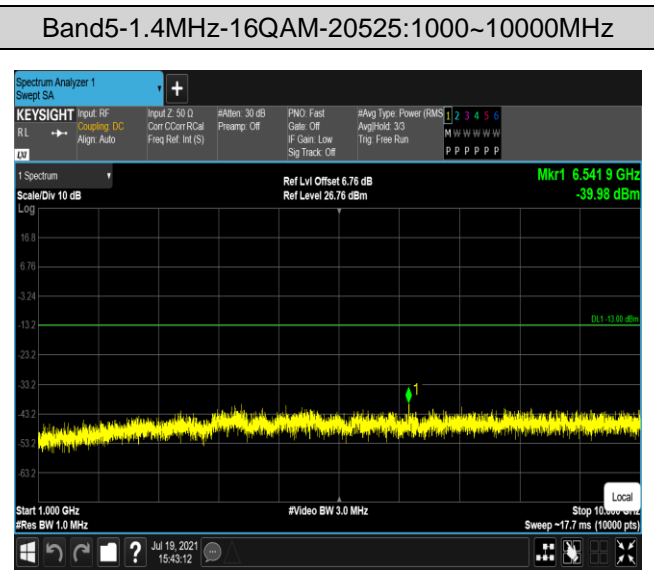

Band5-1.4MHz-QPSK-20407:30~1000MHz

Band5-1.4MHz-QPSK-20407:1000~10000MHz

Band5-1.4MHz-QPSK-20525:30~1000MHz

Band5-1.4MHz-QPSK-20525:1000~10000MHz

Band5-1.4MHz-QPSK-20643:30~1000MHz

Band5-1.4MHz-QPSK-20643:1000~10000MHz