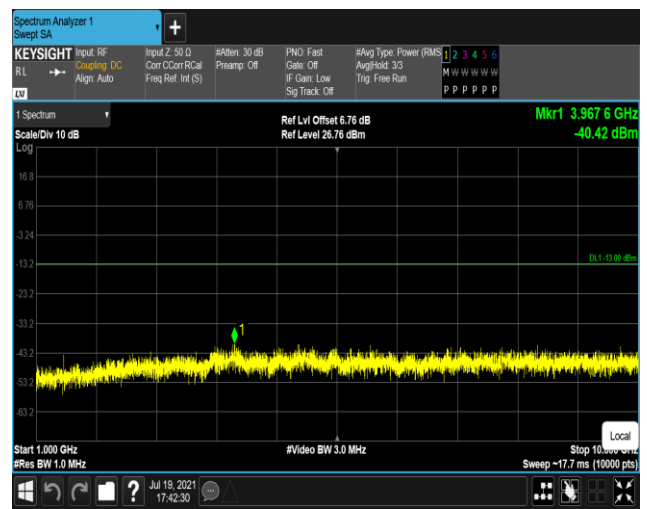

Band17-10MHz-16QAM-23790:1000~10000MHz

Band17-10MHz-16QAM-23780:1000~10000MHz