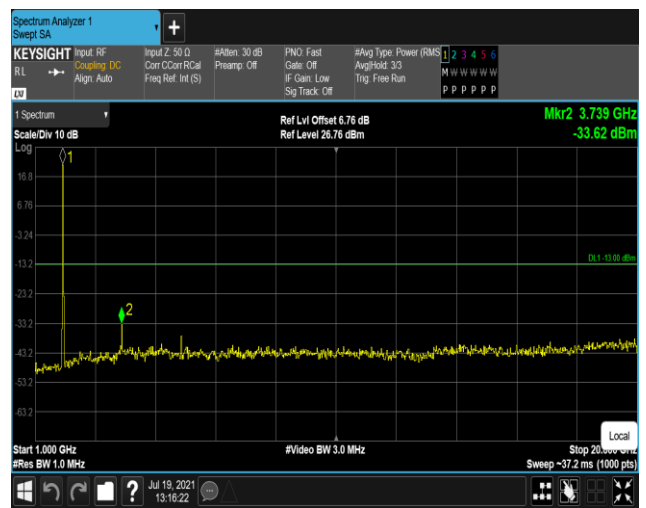

Band2-20MHz-QPSK-18900:1000~20000MHz