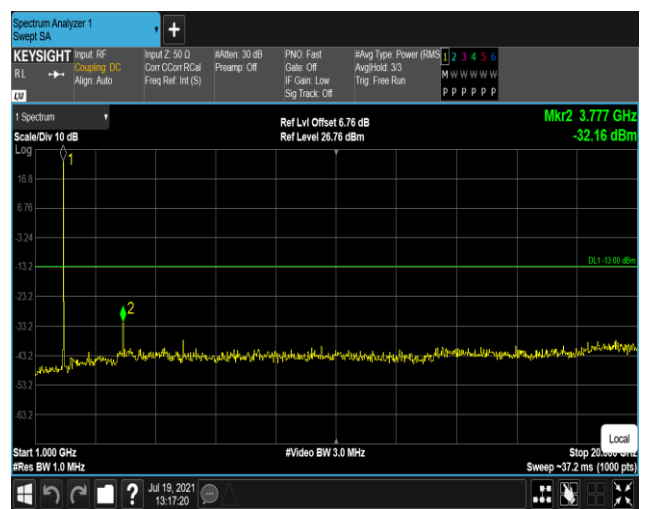

Band2-20MHz-QPSK-19100:1000~20000MHz