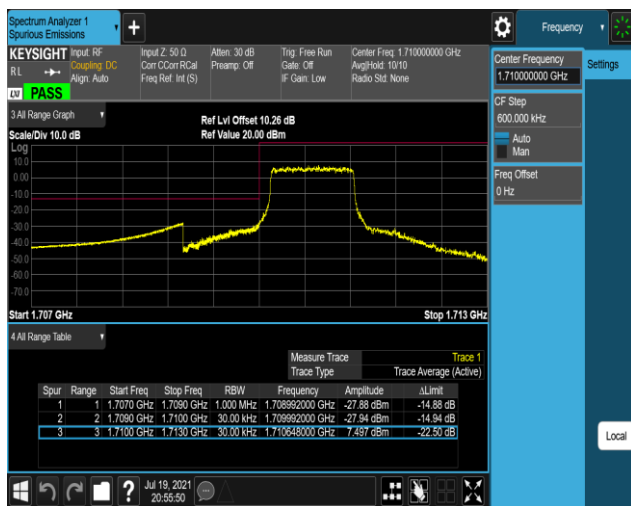

Band66-1.4MHz-16QAM-131979-6RB#0