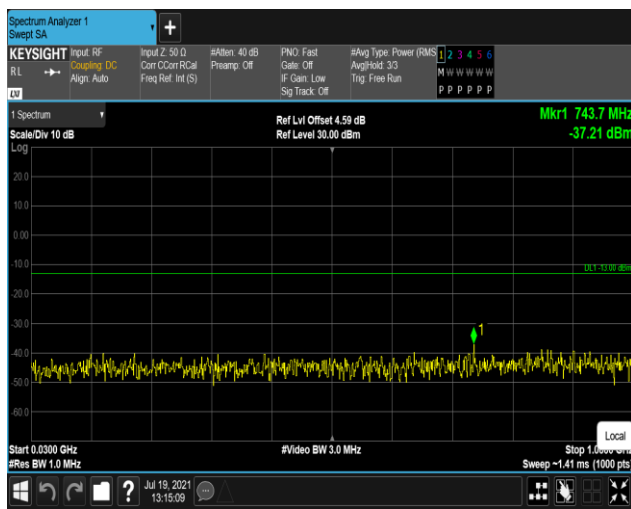

Remark:All bandwidth and all modulation had been tested, but only the worst case data displayed in this report.

Test Graphs

Band2-20MHz-QPSK-18700:30~1000MHz

Band2-20MHz-QPSK-18700:1000~20000MHz

Band2-20MHz-QPSK-18900:30~1000MHz