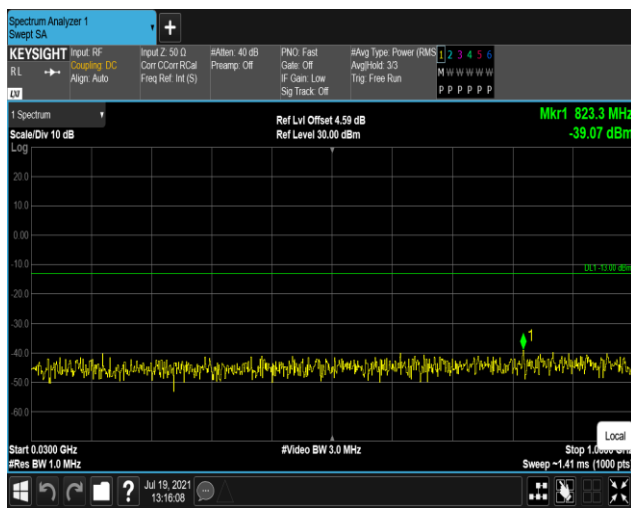

Remark:All bandwidth and all modulation had been tested, but only the worst case data displayed in this report.

Test Graphs

Band2-20MHz-QPSK-18700:30~1000MHz

Band2-20MHz-QPSK-18700:1000~20000MHz

Band2-20MHz-QPSK-18900:30~1000MHz