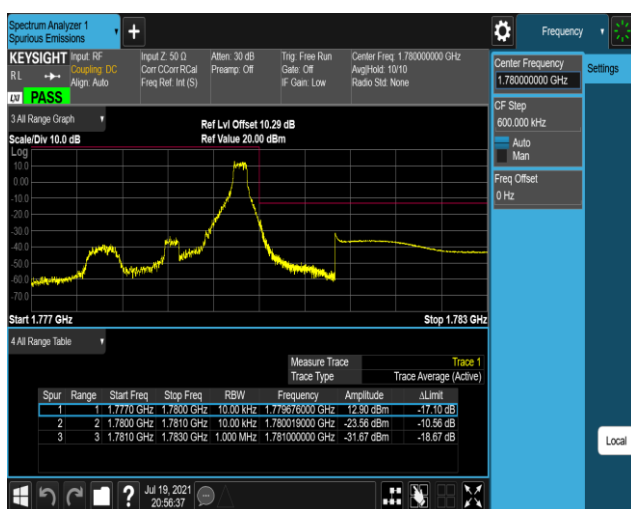

Band66-1.4MHz-QPSK-131979-1RB#5

Band66-1.4MHz-QPSK-131979-6RB#0

Band66-1.4MHz-QPSK-132665-1RB#0

Band66-1.4MHz-QPSK-132665-1RB#5

Band66-1.4MHz-QPSK-132665-6RB#0

Band66-1.4MHz-16QAM-131979-1RB#0

Band66-1.4MHz-16QAM-131979-1RB#5