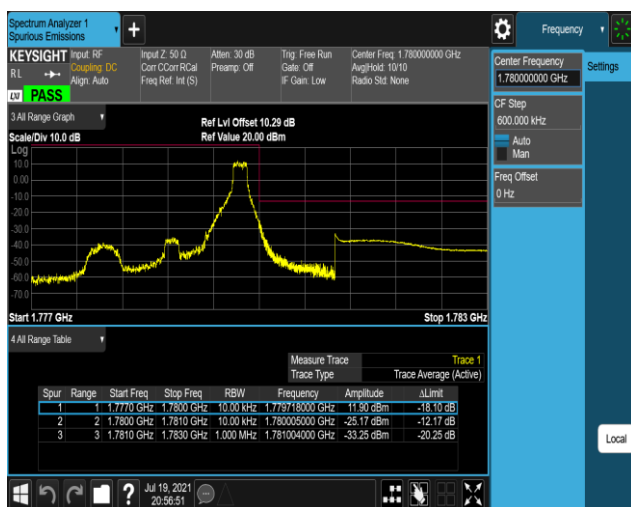

Band66-1.4MHz-16QAM-132665-1RB#5