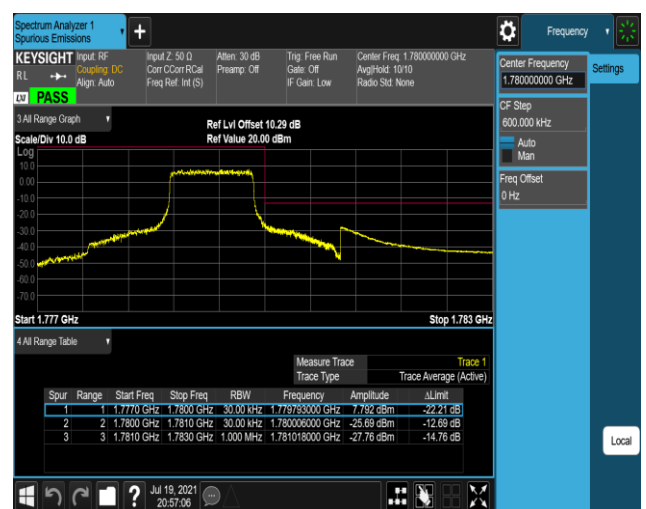

Band66-1.4MHz-QPSK-131979-1RB#5

Band66-1.4MHz-QPSK-131979-6RB#0

Band66-1.4MHz-QPSK-132665-1RB#0

Band66-1.4MHz-QPSK-132665-1RB#5

Band66-1.4MHz-QPSK-132665-6RB#0

Band66-1.4MHz-16QAM-131979-1RB#0

Band66-1.4MHz-16QAM-131979-1RB#5