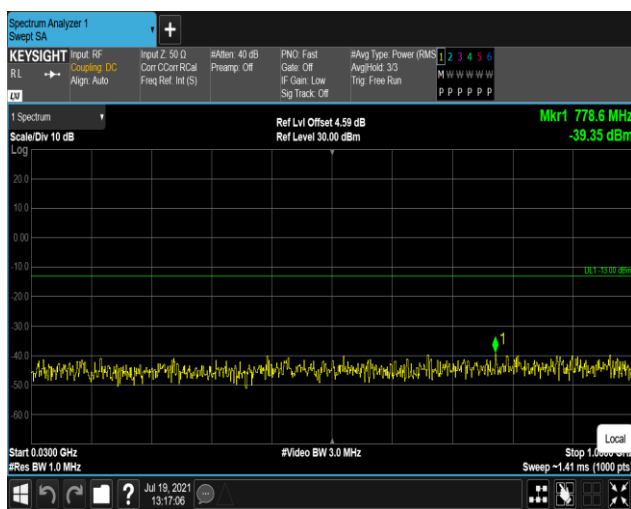

Band2-20MHz-QPSK-19100:30~1000MHz