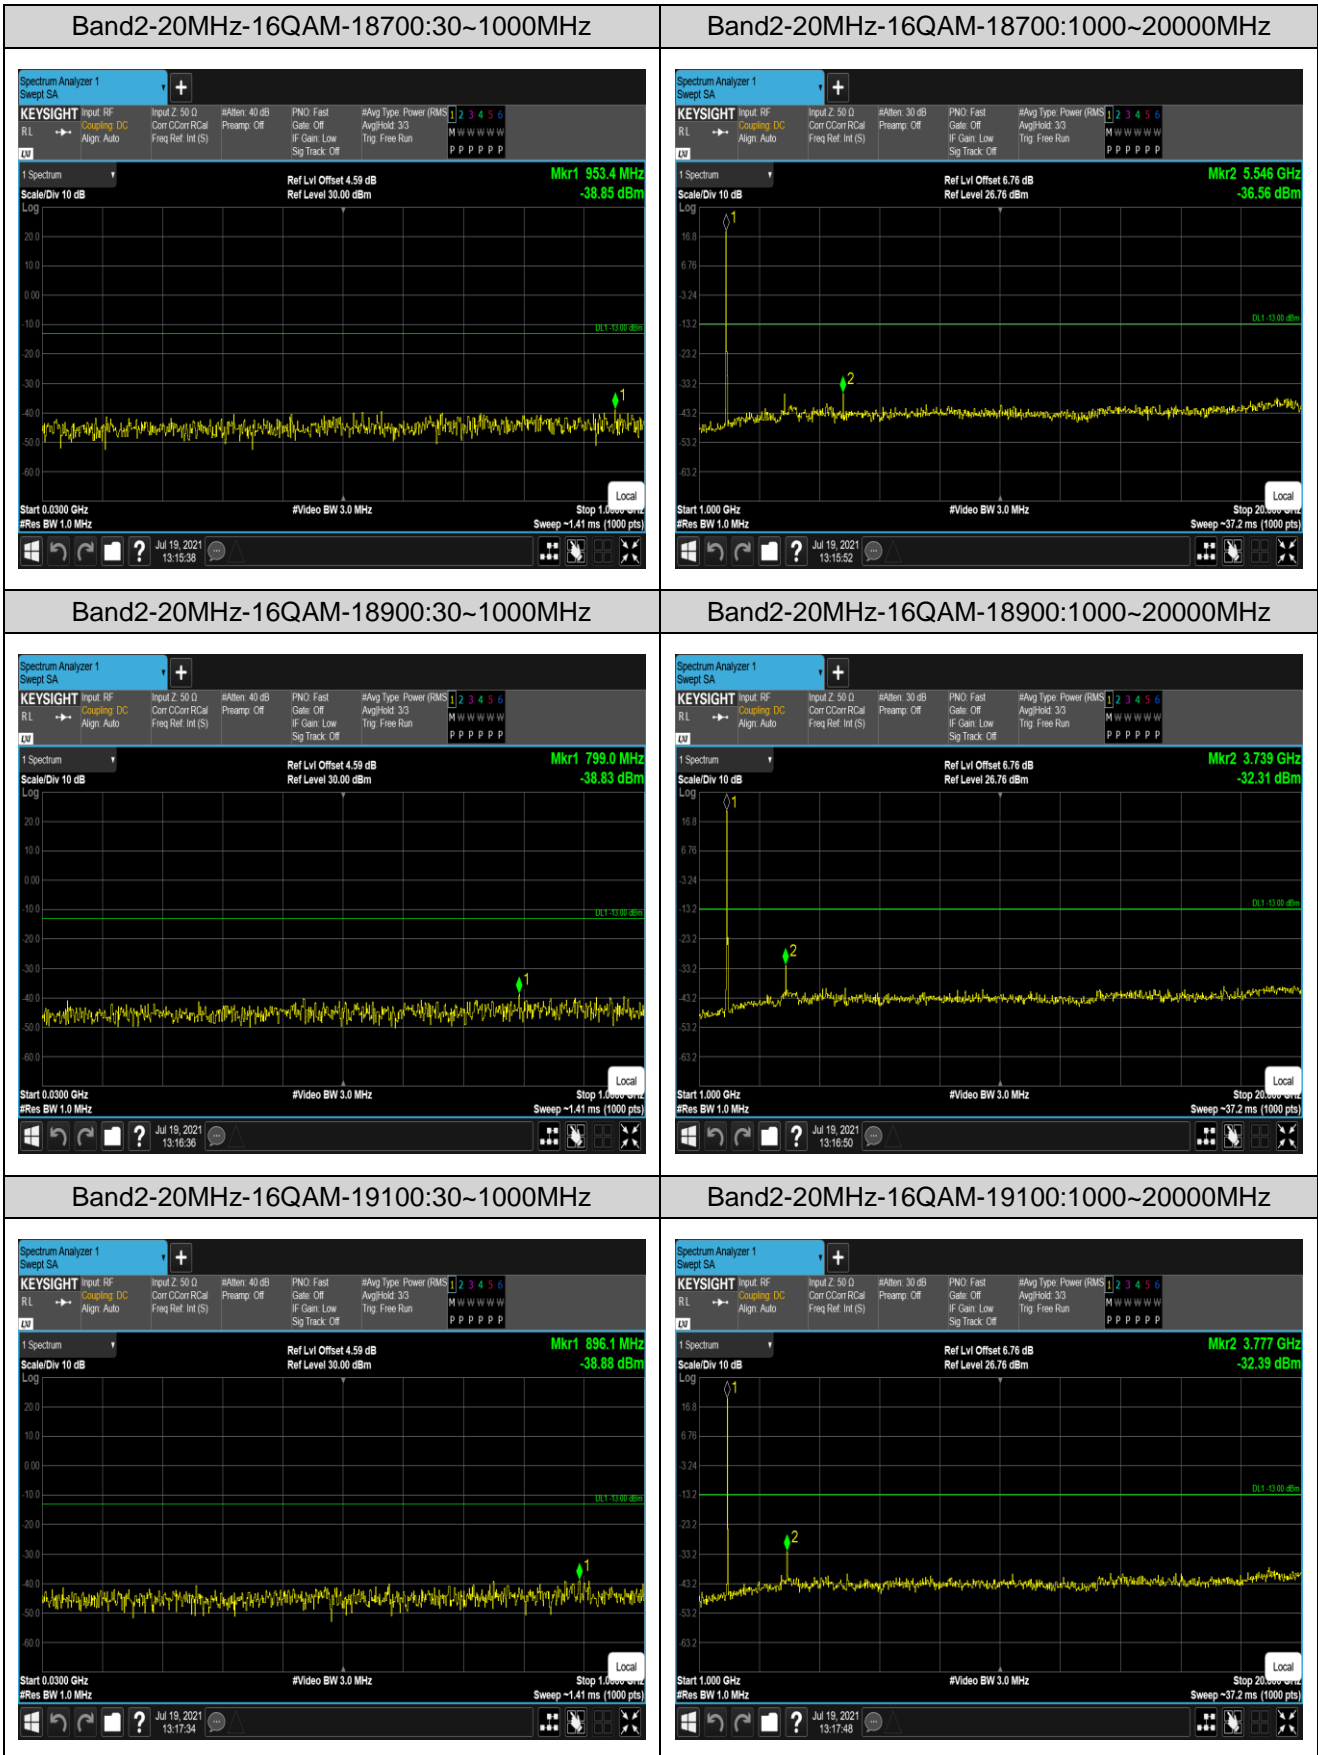

Remark:All bandwidth and all modulation had been tested, but only the worst case data displayed in this report.

Test Graphs

Band2-20MHz-QPSK-18700:30~1000MHz

Band2-20MHz-QPSK-18700:1000~20000MHz

Band2-20MHz-QPSK-18900:30~1000MHz

Band2-20MHz-QPSK-18900:1000~20000MHz

Band2-20MHz-QPSK-19100:30~1000MHz

Band2-20MHz-QPSK-19100:1000~20000MHz

Band4-1.4MHz-QPSK-19957:30~1000MHz

Band4-1.4MHz-QPSK-19957:1000~20000MHz

Band4-1.4MHz-QPSK-20175:30~1000MHz

Band4-1.4MHz-QPSK-20175:1000~20000MHz

Band4-1.4MHz-QPSK-20393:30~1000MHz

Band4-1.4MHz-QPSK-20393:1000~20000MHz

Band4-1.4MHz-16QAM-19957:30~1000MHz

Band4-1.4MHz-16QAM-19957:1000~20000MHz

Band4-1.4MHz-16QAM-20175:30~1000MHz