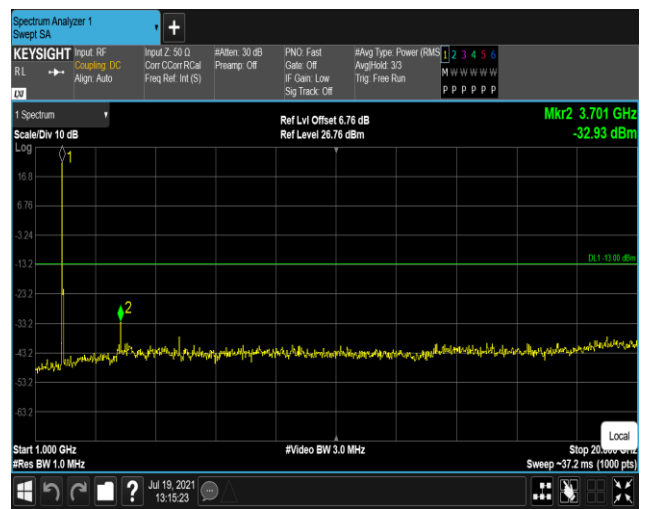

Remark:All bandwidth and all modulation had been tested, but only the worst case data displayed in this report.

Test Graphs

Band2-20MHz-QPSK-18700:30~1000MHz

Band2-20MHz-QPSK-18700:1000~20000MHz

Band2-20MHz-QPSK-18900:30~1000MHz