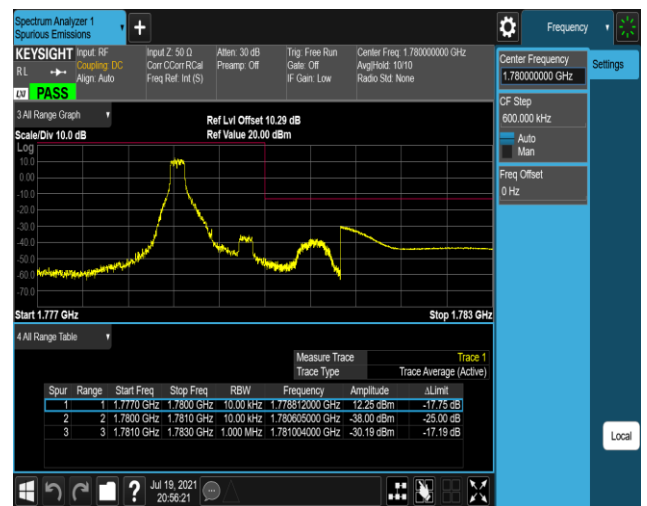

Band66-1.4MHz-16QAM-132665-1RB#0