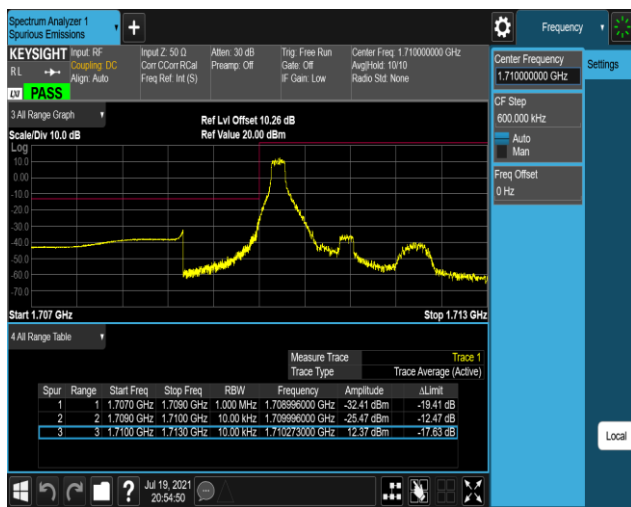

Band66-1.4MHz-QPSK-131979-1RB#5

Band66-1.4MHz-QPSK-131979-6RB#0

Band66-1.4MHz-QPSK-132665-1RB#0

Band66-1.4MHz-QPSK-132665-1RB#5

Band66-1.4MHz-QPSK-132665-6RB#0

Band66-1.4MHz-16QAM-131979-1RB#0

Band66-1.4MHz-16QAM-131979-1RB#5