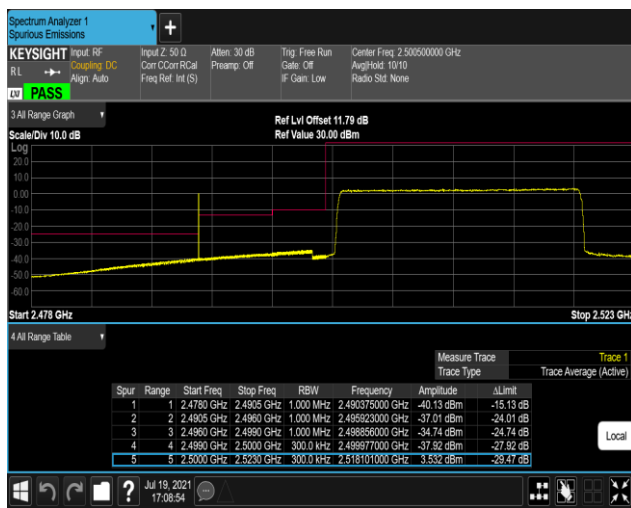

Band7-20MHz-16QAM-20850-1RB#0

Band7-20MHz-16QAM-20850-1RB#99

Band7-20MHz-16QAM-20850-100RB#0

Band7-20MHz-16QAM-21350-1RB#0

Band7-20MHz-16QAM-21350-1RB#99

Band7-20MHz-16QAM-21350-100RB#0

Band17-5MHz-QPSK-23755-1RB#0

Band17-5MHz-QPSK-23755-1RB#24

Band17-5MHz-QPSK-23755-25RB#0

Band17-5MHz-QPSK-23825-1RB#0

Band17-5MHz-QPSK-23825-1RB#24

Band17-5MHz-QPSK-23825-25RB#0

Band17-5MHz-16QAM-23755-1RB#0

Band17-5MHz-16QAM-23755-1RB#24