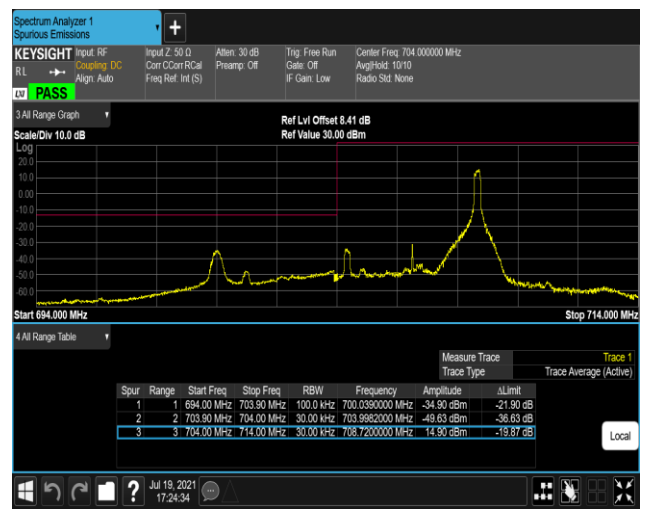

Band17-5MHz-QPSK-23755-1RB#24

Band17-5MHz-QPSK-23755-25RB#0

Band17-5MHz-QPSK-23825-1RB#0

Band17-5MHz-QPSK-23825-1RB#24

Band17-5MHz-QPSK-23825-25RB#0

Band17-5MHz-16QAM-23755-1RB#0

Band17-5MHz-16QAM-23755-1RB#24