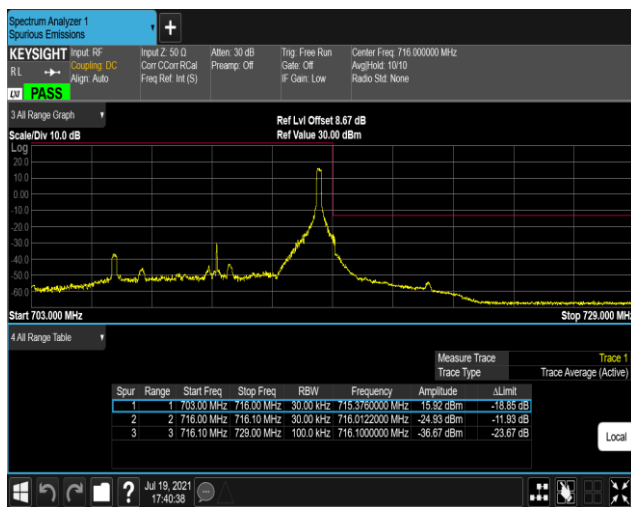

Band17-10MHz-QPSK-23800-1RB#49