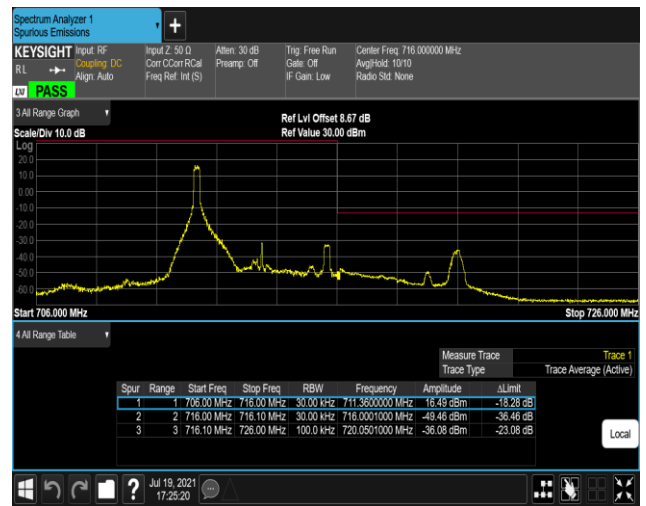

Band17-5MHz-QPSK-23825-25RB#0

Band17-5MHz-QPSK-23825-1RB#0