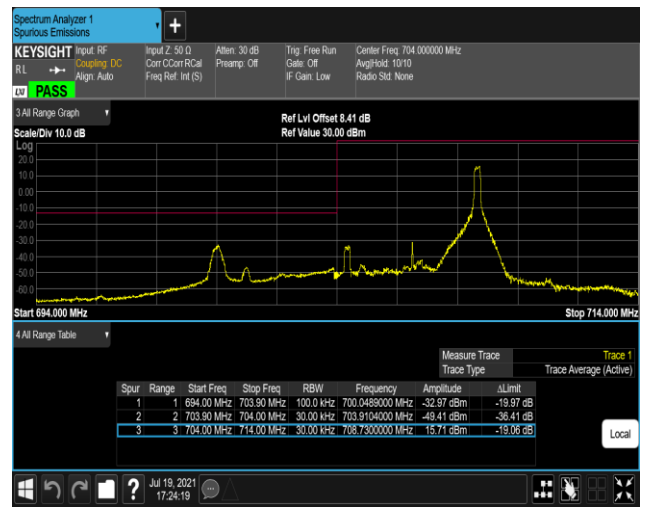

Band17-5MHz-QPSK-23825-1RB#0

Band17-5MHz-QPSK-23755-1RB#24