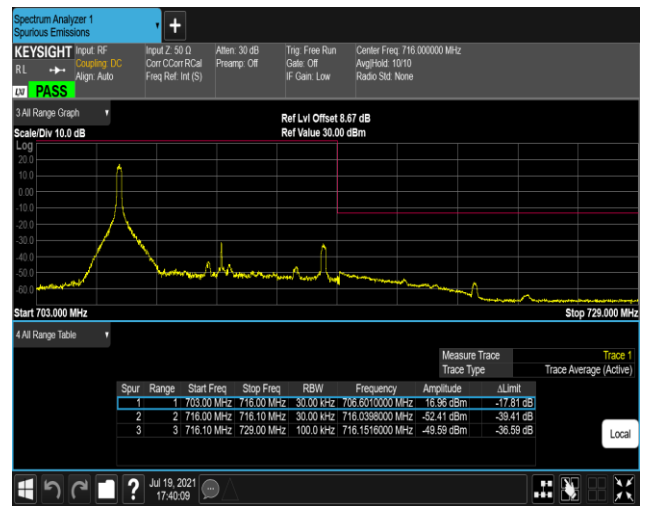

Band17-10MHz-QPSK-23800-50RB#0

Band17-10MHz-QPSK-23800-1RB#0