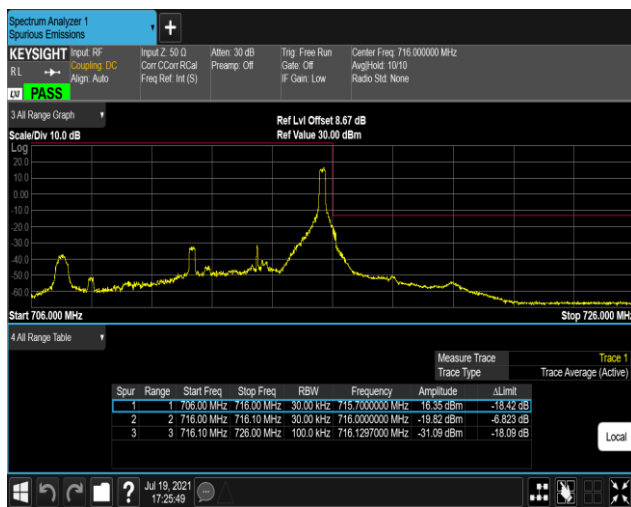

Band17-5MHz-QPSK-23755-1RB#24

Band17-5MHz-QPSK-23755-25RB#0

Band17-5MHz-QPSK-23825-1RB#0

Band17-5MHz-QPSK-23825-1RB#24

Band17-5MHz-QPSK-23825-25RB#0

Band17-5MHz-16QAM-23755-1RB#0

Band17-5MHz-16QAM-23755-1RB#24