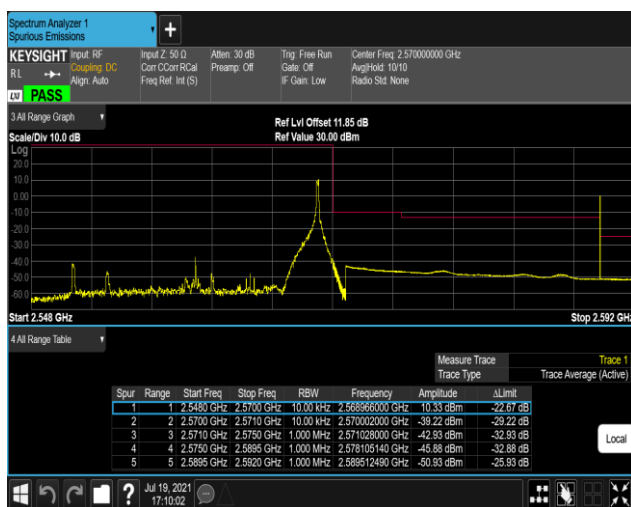

Band7-20MHz-16QAM-20850-1RB#0

Band7-20MHz-16QAM-20850-1RB#99

Band7-20MHz-16QAM-20850-100RB#0

Band7-20MHz-16QAM-21350-1RB#0

Band7-20MHz-16QAM-21350-1RB#99

Band7-20MHz-16QAM-21350-100RB#0

Band17-5MHz-QPSK-23755-1RB#0

Band17-5MHz-QPSK-23755-1RB#24

Band17-5MHz-QPSK-23755-25RB#0

Band17-5MHz-QPSK-23825-1RB#0

Band17-5MHz-QPSK-23825-1RB#24

Band17-5MHz-QPSK-23825-25RB#0

Band17-5MHz-16QAM-23755-1RB#0

Band17-5MHz-16QAM-23755-1RB#24