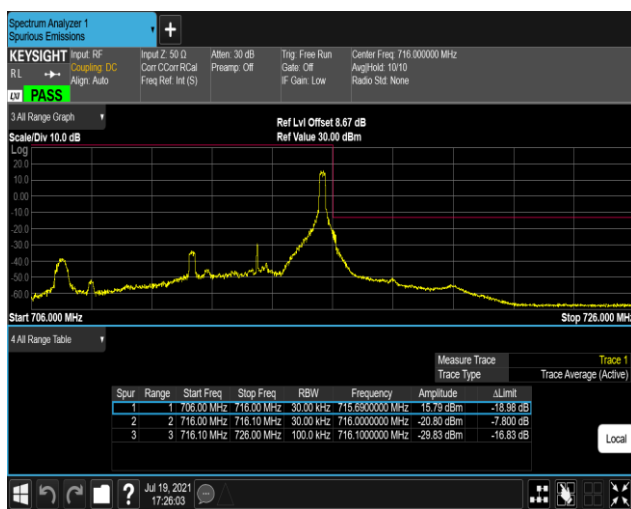

Band17-10MHz-QPSK-23780-1RB#0

Band17-5MHz-16QAM-23825-1RB#24