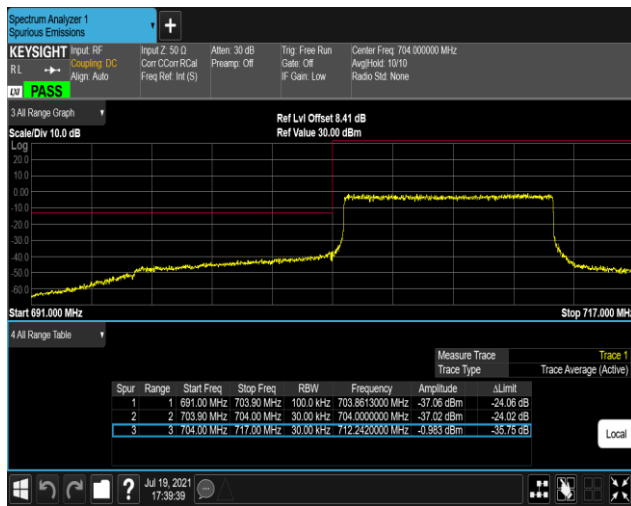

Band17-5MHz-16QAM-23755-25RB#0

Band17-5MHz-16QAM-23825-1RB#0

Band17-5MHz-16QAM-23825-1RB#24

Band17-5MHz-16QAM-23825-25RB#0

Band17-10MHz-QPSK-23780-1RB#0

Band17-10MHz-QPSK-23780-1RB#49

Band17-10MHz-QPSK-23780-50RB#0