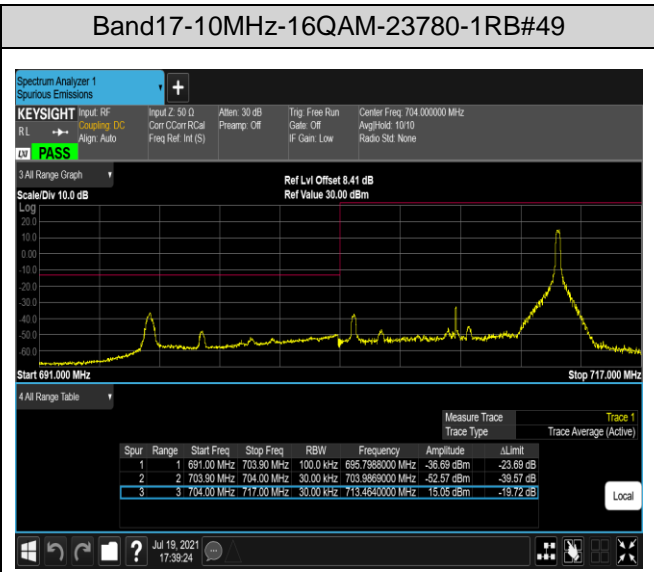

Band17-10MHz-QPSK-23800-1RB#0

Band17-10MHz-QPSK-23800-1RB#49

Band17-10MHz-QPSK-23800-50RB#0

Band38-5MHz-QPSK-37775-1RB#0

Band38-5MHz-QPSK-37775-1RB#24

Band38-5MHz-QPSK-37775-25RB#0

Band38-5MHz-QPSK-38225-1RB#0