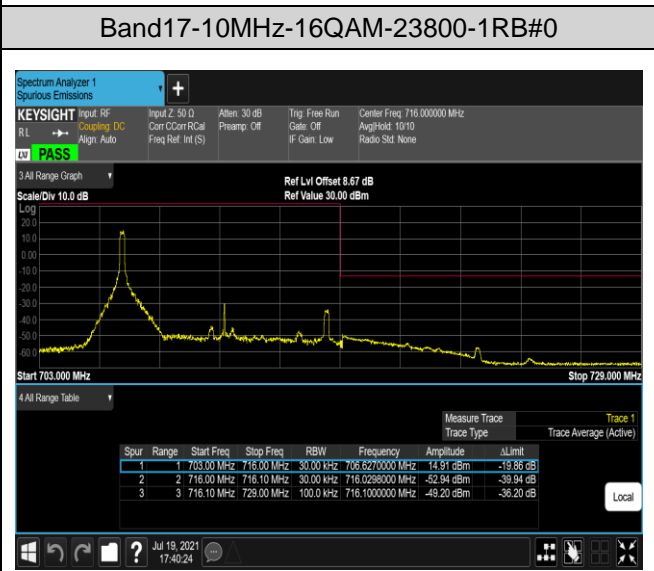

Band17-10MHz-QPSK-23800-1RB#0

Band17-10MHz-QPSK-23800-1RB#49

Band17-10MHz-QPSK-23800-50RB#0

Band38-5MHz-QPSK-37775-1RB#0

Band38-5MHz-QPSK-37775-1RB#24

Band38-5MHz-QPSK-37775-25RB#0

Band38-5MHz-QPSK-38225-1RB#0