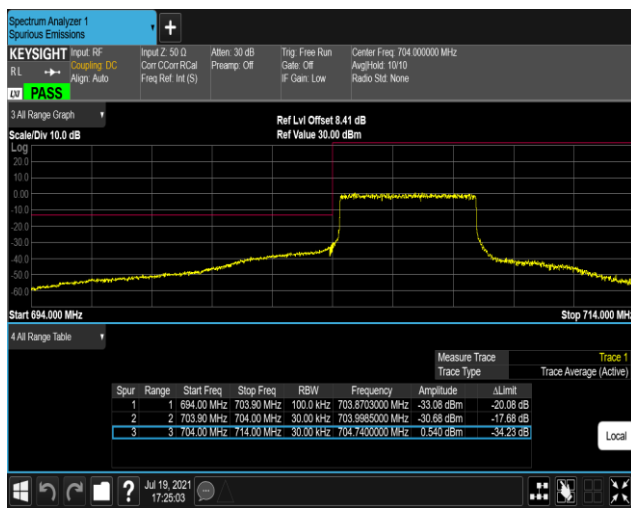

Band17-5MHz-16QAM-23825-1RB#24

Band17-5MHz-16QAM-23755-25RB#0