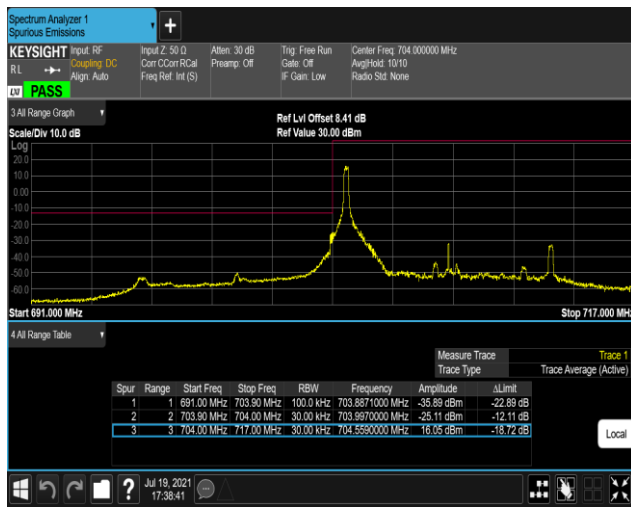

Band17-5MHz-16QAM-23755-25RB#0

Band17-5MHz-16QAM-23825-1RB#0

Band17-5MHz-16QAM-23825-1RB#24

Band17-5MHz-16QAM-23825-25RB#0

Band17-10MHz-QPSK-23780-1RB#0

Band17-10MHz-QPSK-23780-1RB#49

Band17-10MHz-QPSK-23780-50RB#0