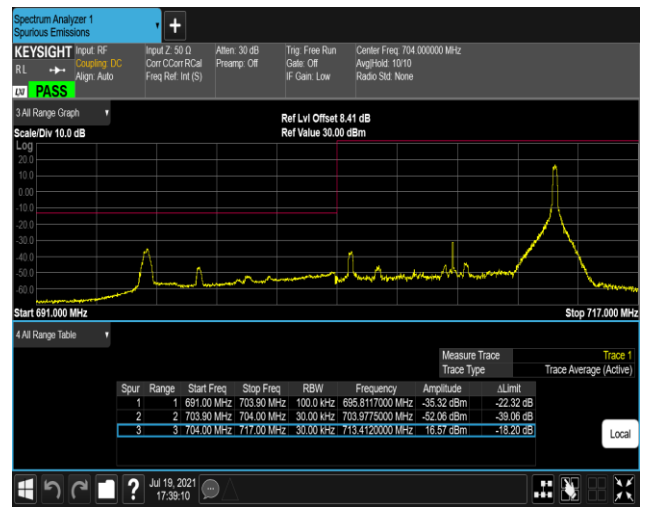

Band17-5MHz-16QAM-23755-25RB#0

Band17-5MHz-16QAM-23825-1RB#0

Band17-5MHz-16QAM-23825-1RB#24

Band17-5MHz-16QAM-23825-25RB#0

Band17-10MHz-QPSK-23780-1RB#0

Band17-10MHz-QPSK-23780-1RB#49

Band17-10MHz-QPSK-23780-50RB#0