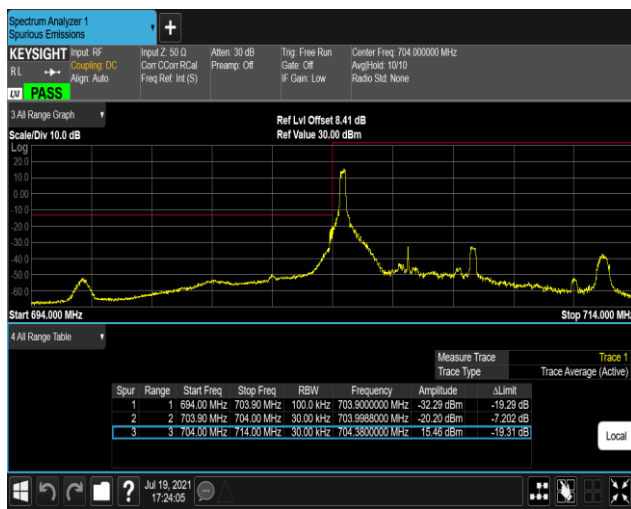

Band17-5MHz-QPSK-23755-1RB#24

Band17-5MHz-QPSK-23755-25RB#0

Band17-5MHz-QPSK-23825-1RB#0

Band17-5MHz-QPSK-23825-1RB#24

Band17-5MHz-QPSK-23825-25RB#0

Band17-5MHz-16QAM-23755-1RB#0

Band17-5MHz-16QAM-23755-1RB#24