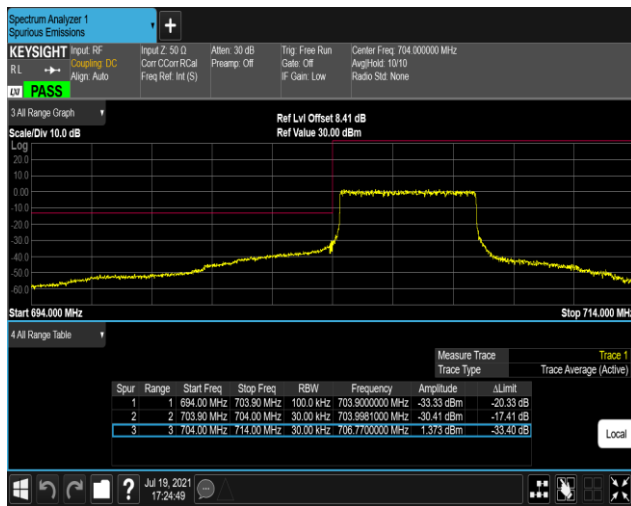

Band17-5MHz-QPSK-23825-1RB#24

Band17-5MHz-QPSK-23755-25RB#0