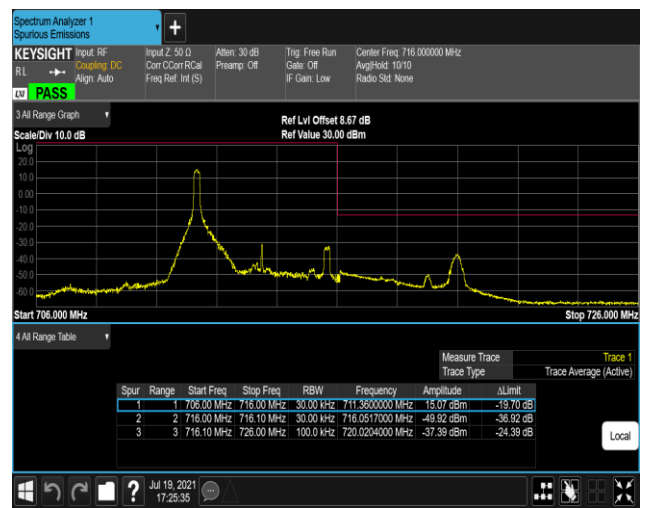

Band17-5MHz-16QAM-23825-25RB#0

Band17-5MHz-16QAM-23825-1RB#0