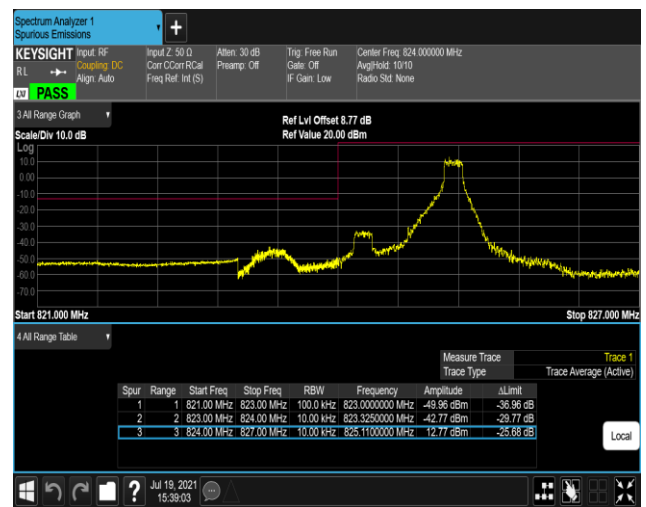

Band5-1.4MHz-QPSK-20643-1RB#5

Band5-1.4MHz-QPSK-20643-6RB#0

Band5-1.4MHz-16QAM-20407-1RB#0

Band5-1.4MHz-16QAM-20407-1RB#5

Band5-1.4MHz-16QAM-20407-6RB#0

Band5-1.4MHz-16QAM-20643-1RB#0

Band5-1.4MHz-16QAM-20643-1RB#5