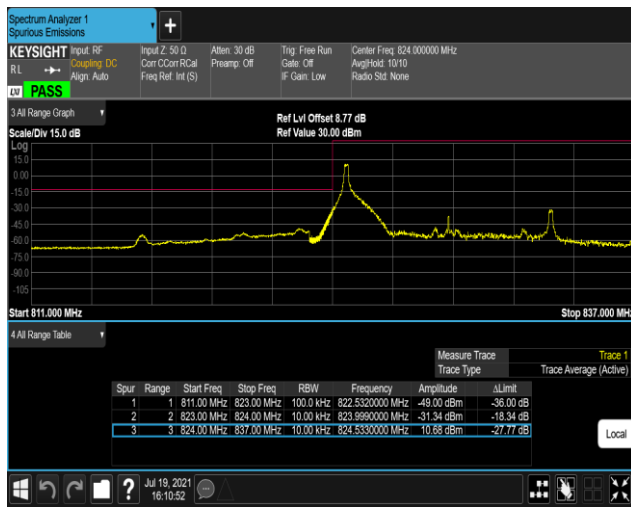

Band5-10MHz-QPSK-20450-50RB#0

Band5-10MHz-QPSK-20450-1RB#0