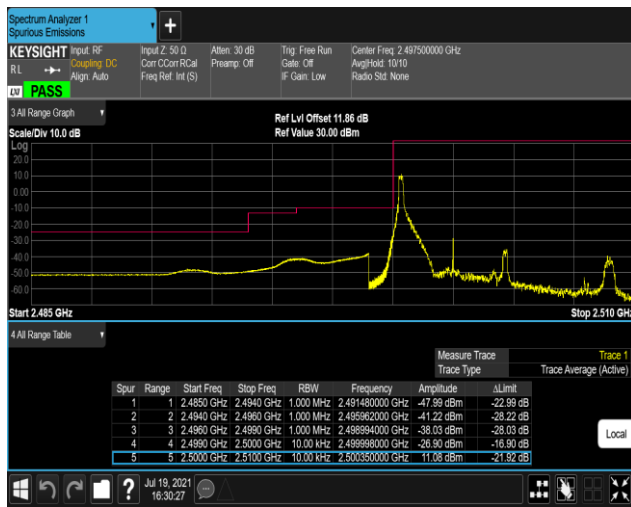

Band5-10MHz-16QAM-20450-1RB#0

Band5-10MHz-16QAM-20450-1RB#49

Band5-10MHz-16QAM-20450-50RB#0

Band5-10MHz-16QAM-20600-1RB#0

Band5-10MHz-16QAM-20600-1RB#49

Band5-10MHz-16QAM-20600-50RB#0

Band7-5MHz-16QAM-20775-1RB#0