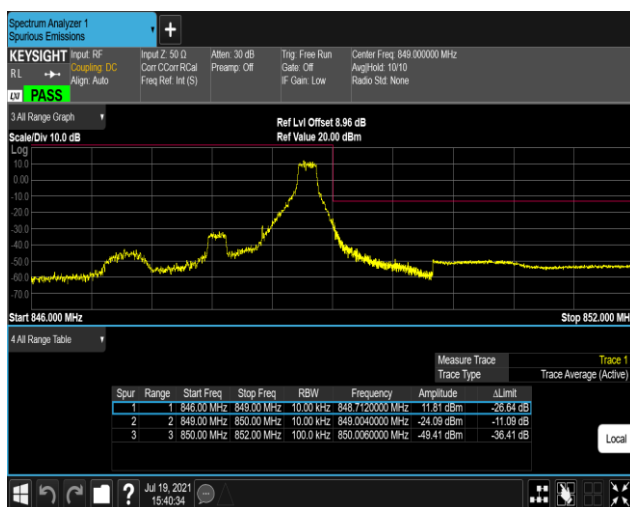

Band5-1.4MHz-QPSK-20643-1RB#5

Band5-1.4MHz-QPSK-20643-6RB#0

Band5-1.4MHz-16QAM-20407-1RB#0

Band5-1.4MHz-16QAM-20407-1RB#5

Band5-1.4MHz-16QAM-20407-6RB#0

Band5-1.4MHz-16QAM-20643-1RB#0

Band5-1.4MHz-16QAM-20643-1RB#5