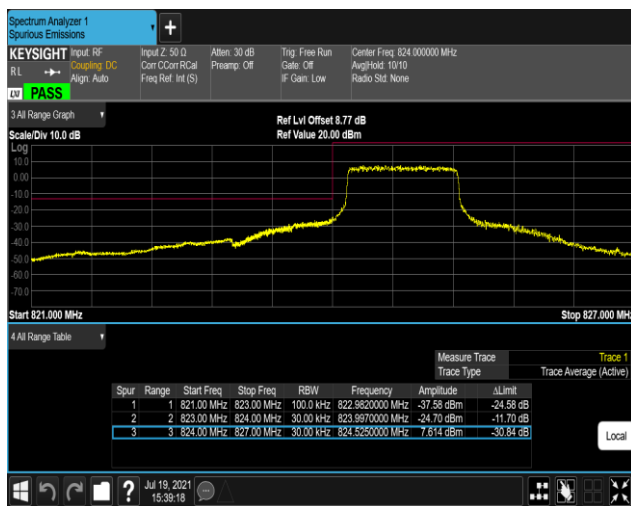

Band4-20MHz-16QAM-20300-1RB#0

Band4-20MHz-16QAM-20300-1RB#99

Band4-20MHz-16QAM-20300-100RB#0

Band5-1.4MHz-QPSK-20407-1RB#0

Band5-1.4MHz-QPSK-20407-1RB#5

Band5-1.4MHz-QPSK-20407-6RB#0

Band5-1.4MHz-QPSK-20643-1RB#0