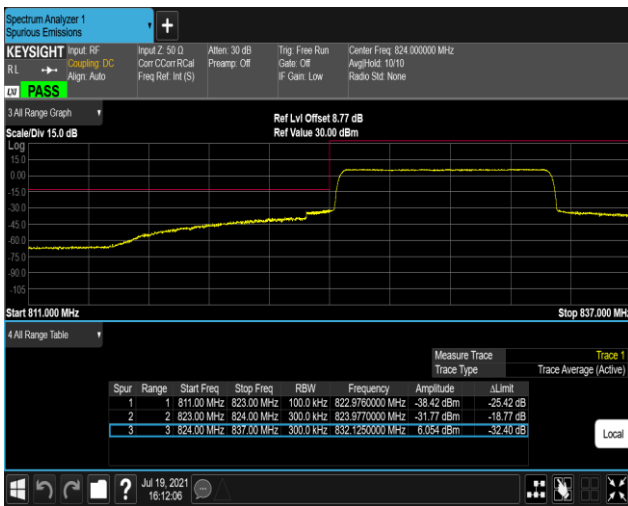

Band5-1.4MHz-16QAM-20643-6RB#0

Band5-10MHz-QPSK-20450-1RB#0

Band5-10MHz-QPSK-20450-1RB#49

Band5-10MHz-QPSK-20450-50RB#0

Band5-10MHz-QPSK-20600-1RB#0

Band5-10MHz-QPSK-20600-1RB#49

Band5-10MHz-QPSK-20600-50RB#0

Band5-10MHz-16QAM-20450-1RB#0

Band5-10MHz-16QAM-20450-1RB#49

Band5-10MHz-16QAM-20450-50RB#0

Band5-10MHz-16QAM-20600-1RB#0

Band5-10MHz-16QAM-20600-1RB#49

Band5-10MHz-16QAM-20600-50RB#0

Band7-5MHz-16QAM-20775-1RB#0