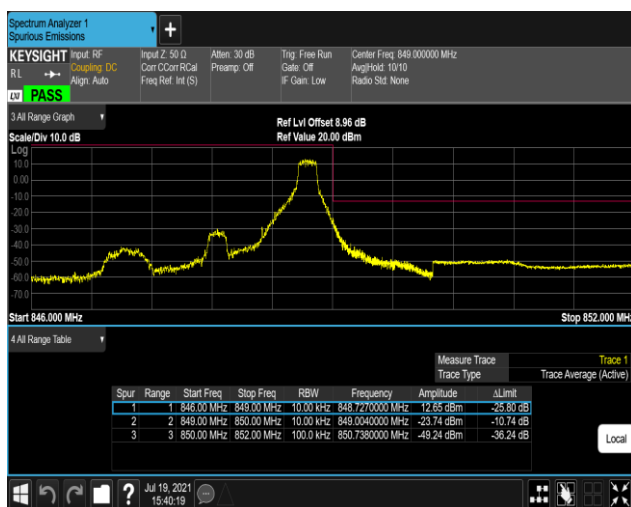

Band5-1.4MHz-16QAM-20407-1RB#0

Band5-1.4MHz-QPSK-20643-1RB#5