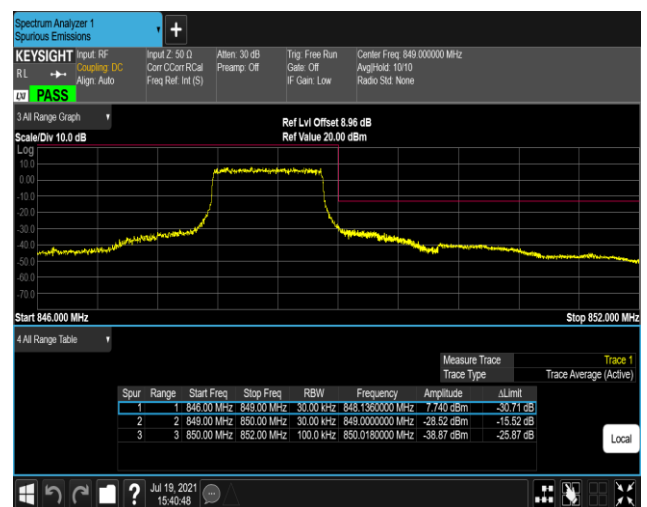

Band5-1.4MHz-16QAM-20407-1RB#5

Band5-1.4MHz-QPSK-20643-6RB#0