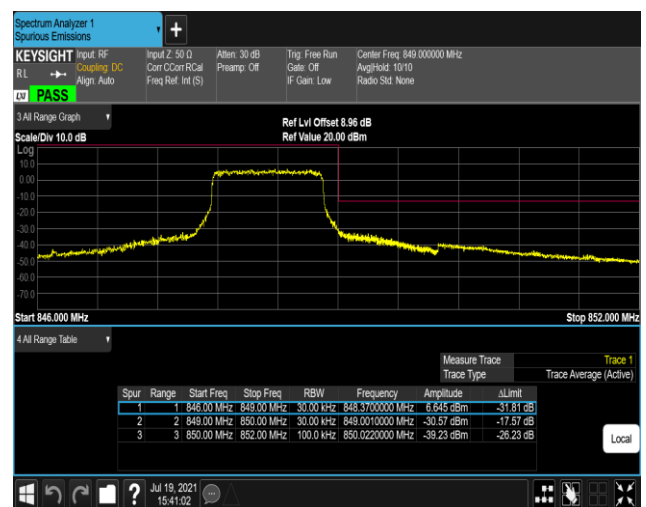

Band5-10MHz-QPSK-20450-1RB#49

Band5-1.4MHz-16QAM-20643-6RB#0