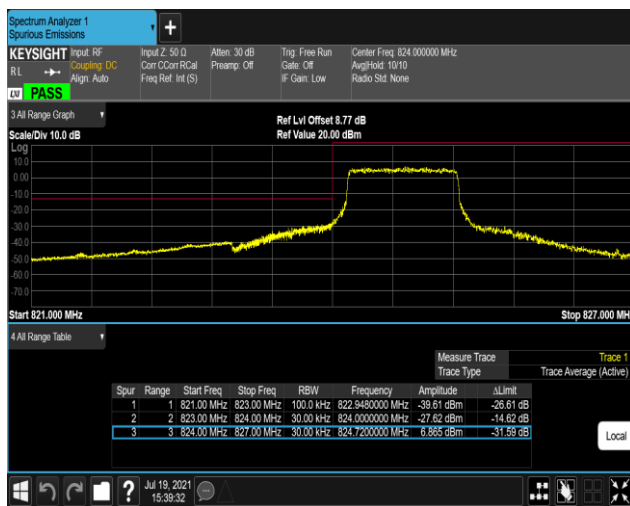

Band5-1.4MHz-QPSK-20643-1RB#5

Band5-1.4MHz-QPSK-20643-6RB#0

Band5-1.4MHz-16QAM-20407-1RB#0

Band5-1.4MHz-16QAM-20407-1RB#5

Band5-1.4MHz-16QAM-20407-6RB#0

Band5-1.4MHz-16QAM-20643-1RB#0

Band5-1.4MHz-16QAM-20643-1RB#5