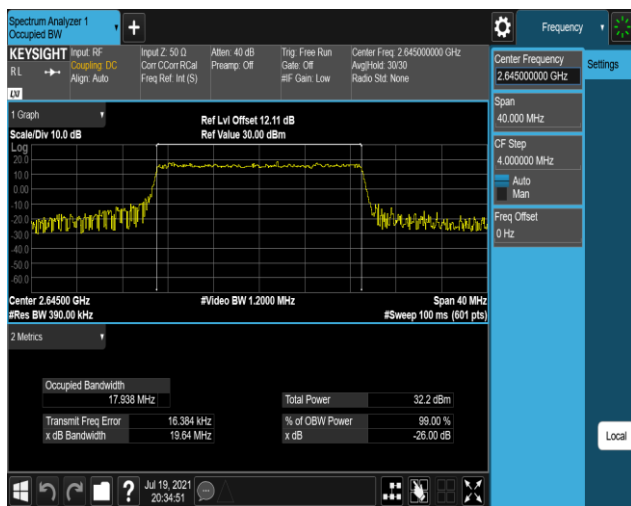

Band41-15MHz-QPSK-41165-75RB#0

Band41-15MHz-16QAM-40115-75RB#0

Band41-15MHz-16QAM-40640-75RB#0

Band41-15MHz-16QAM-41165-75RB#0

Band41-20MHz-QPSK-40140-100RB#0

Band41-20MHz-QPSK-40640-100RB#0

Band41-20MHz-QPSK-41140-100RB#0