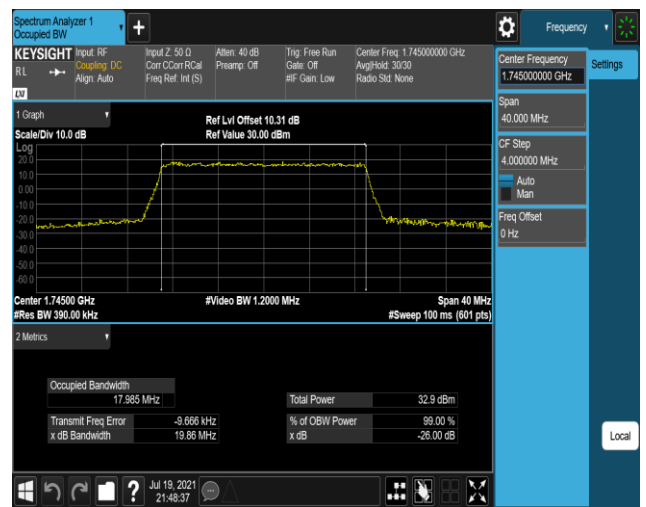

Band66-20MHz-QPSK-132572-100RB#0

Band66-20MHz-16QAM-132072-100RB#0

Band66-20MHz-16QAM-132322-100RB#0

Band66-20MHz-16QAM-132572-100RB#0

Appendix D: Band Edge

Test Result(worst case)

Band	Bandwidth	Modulation	Channel	RB Config.	Result (dBm)	Verdict
Band2	1.4MHz	QPSK	18607	1RB#0	-32.42,-24.69	PASS
Band2	1.4MHz	QPSK	18607	1RB#5	-26.90,-34.67	PASS
Band2	1.4MHz	QPSK	18607	6RB#0	-30.63,-32.28	PASS
Band2	1.4MHz	QPSK	19193	1RB#0	-35.65,-28.53	PASS
Band2	1.4MHz	QPSK	19193	1RB#5	-24.03,-32.06	PASS
Band2	1.4MHz	QPSK	19193	6RB#0	-27.44,-30.23	PASS
Band2	1.4MHz	16QAM	18607	1RB#0	-33.05,-26.22	PASS
Band2	1.4MHz	16QAM	18607	1RB#5	-30.03,-37.42	PASS
Band2	1.4MHz	16QAM	18607	6RB#0	-31.24,-32.00	PASS
Band2	1.4MHz	16QAM	19193	1RB#0	-39.15,-31.17	PASS
Band2	1.4MHz	16QAM	19193	1RB#5	-23.19,-33.05	PASS
Band2	1.4MHz	16QAM	19193	6RB#0	-30.67,-31.58	PASS
Band2	20MHz	QPSK	18700	1RB#0	-43.87,-39.05	PASS
Band2	20MHz	QPSK	18700	1RB#99	-32.72,-60.52	PASS
Band2	20MHz	QPSK	18700	100RB#0	-37.09,-40.42	PASS
Band2	20MHz	QPSK	19100	1RB#0	-60.88,-46.89	PASS
Band2	20MHz	QPSK	19100	1RB#99	-38.03,-43.27	PASS
Band2	20MHz	QPSK	19100	100RB#0	-35.20,-32.44	PASS
Band2	20MHz	16QAM	18700	1RB#0	-43.80,-38.71	PASS
Band2	20MHz	16QAM	18700	1RB#99	-35.86,-61.03	PASS
Band2	20MHz	16QAM	18700	100RB#0	-36.39,-39.10	PASS
Band2	20MHz	16QAM	19100	1RB#0	-61.70,-47.03	PASS
Band2	20MHz	16QAM	19100	1RB#99	-38.76,-43.61	PASS
Band2	20MHz	16QAM	19100	100RB#0	-37.74,-34.78	PASS
Band4	1.4MHz	QPSK	19957	1RB#0	-31.37,-24.74	PASS
Band4	1.4MHz	QPSK	19957	1RB#5	-28.96,-37.49	PASS
Band4	1.4MHz	QPSK	19957	6RB#0	-29.08,-30.65	PASS
Band4	1.4MHz	QPSK	20393	1RB#0	-36.01,-28.35	PASS
Band4	1.4MHz	QPSK	20393	1RB#5	-25.82,-32.20	PASS
Band4	1.4MHz	QPSK	20393	6RB#0	-30.91,-29.07	PASS
Band4	1.4MHz	16QAM	19957	1RB#0	-31.75,-26.33	PASS
Band4	1.4MHz	16QAM	19957	1RB#5	-31.27,-38.70	PASS
Band4	1.4MHz	16QAM	19957	6RB#0	-30.21,-30.87	PASS
Band4	1.4MHz	16QAM	20393	1RB#0	-36.80,-29.73	PASS
Band4	1.4MHz	16QAM	20393	1RB#5	-26.77,-32.97	PASS
Band4	1.4MHz	16QAM	20393	6RB#0	-30.82,-29.77	PASS