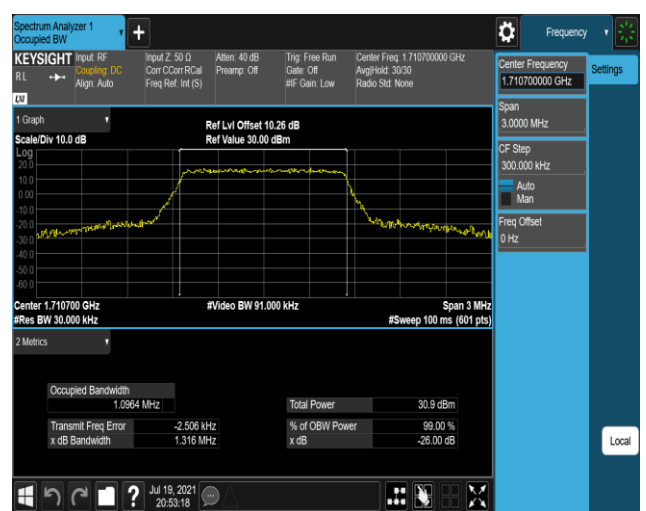

Band41-20MHz-16QAM-40140-100RB#0

Band41-20MHz-16QAM-40640-100RB#0

Band41-20MHz-16QAM-41140-100RB#0

Band66-1.4MHz-QPSK-131979-6RB#0

Band66-1.4MHz-QPSK-132322-6RB#0

Band66-1.4MHz-QPSK-132665-6RB#0

Band66-1.4MHz-16QAM-131979-6RB#0