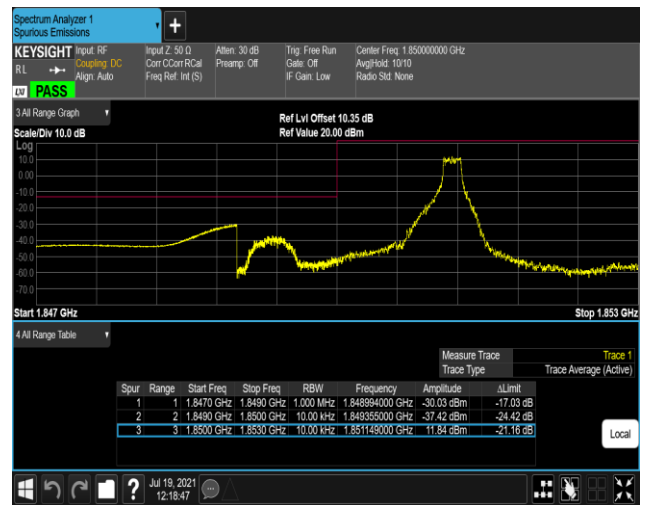

Remark:All bandwidth and all modulation had been tested, but only the worst case data displayed in this report.

Test Graphs

Band2-1.4MHz-16QAM-18607-1RB#0

Band2-1.4MHz-16QAM-18607-1RB#5

Band2-1.4MHz-16QAM-18607-6RB#0

Band2-1.4MHz-16QAM-19193-1RB#0

Band2-1.4MHz-16QAM-19193-1RB#5

Band2-1.4MHz-16QAM-19193-6RB#0