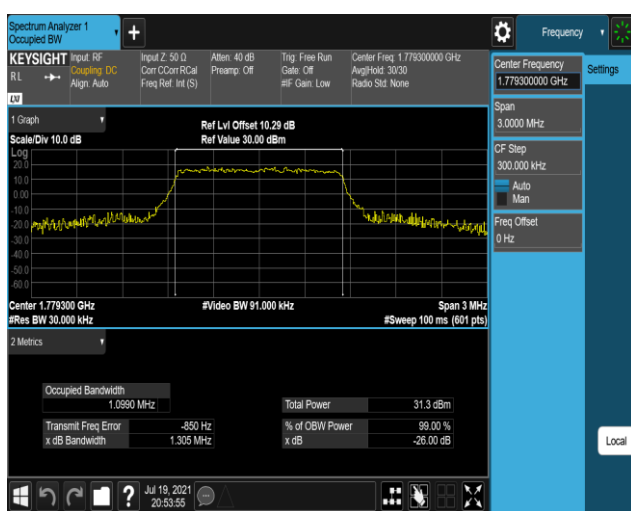

Band41-20MHz-16QAM-40140-100RB#0

Band41-20MHz-16QAM-40640-100RB#0

Band41-20MHz-16QAM-41140-100RB#0

Band66-1.4MHz-QPSK-131979-6RB#0

Band66-1.4MHz-QPSK-132322-6RB#0

Band66-1.4MHz-QPSK-132665-6RB#0

Band66-1.4MHz-16QAM-131979-6RB#0