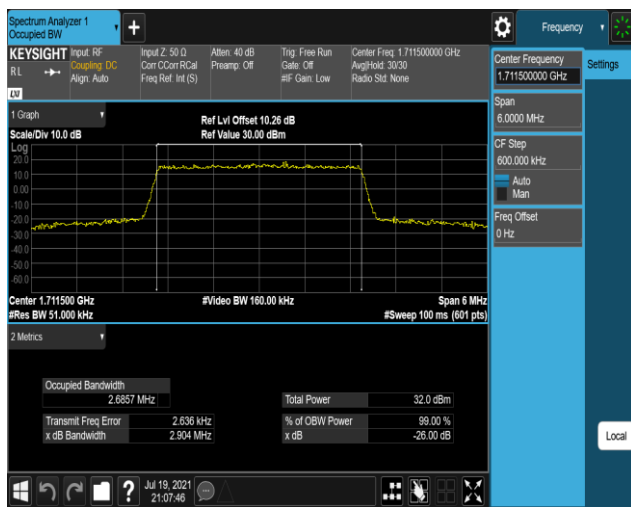

Band66-3MHz-QPSK-131987-15RB#0