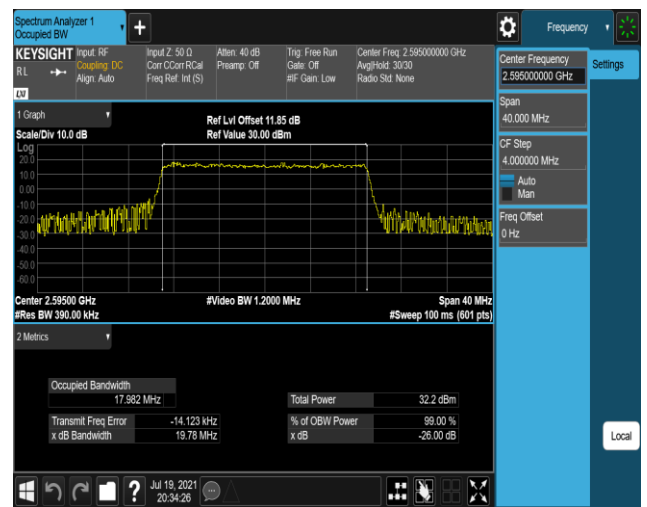

Band41-15MHz-QPSK-41165-75RB#0

Band41-15MHz-16QAM-40115-75RB#0

Band41-15MHz-16QAM-40640-75RB#0

Band41-15MHz-16QAM-41165-75RB#0

Band41-20MHz-QPSK-40140-100RB#0

Band41-20MHz-QPSK-40640-100RB#0

Band41-20MHz-QPSK-41140-100RB#0