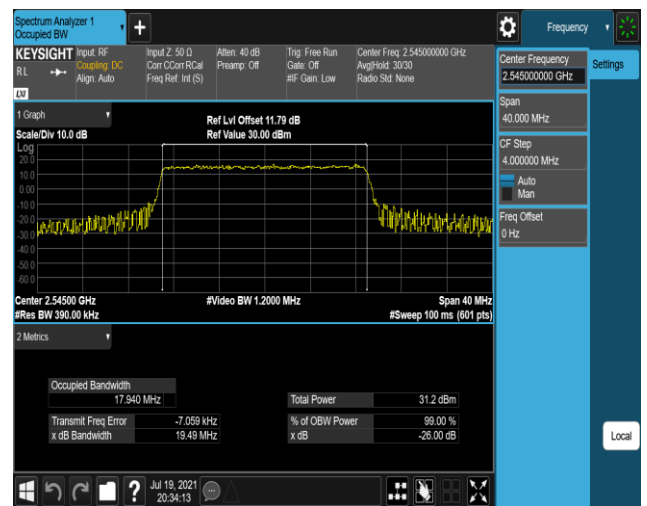

Band41-20MHz-16QAM-40140-100RB#0