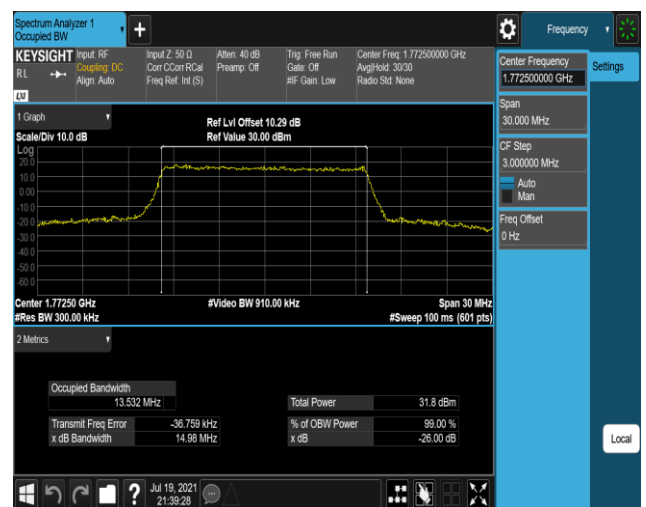

Band66-15MHz-16QAM-132597-75RB#0