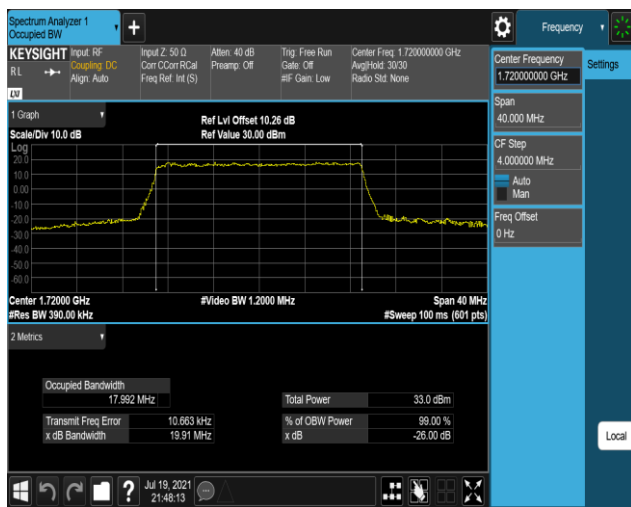

Band66-15MHz-QPSK-132322-75RB#0

Band66-15MHz-QPSK-132597-75RB#0

Band66-15MHz-16QAM-132047-75RB#0

Band66-15MHz-16QAM-132322-75RB#0

Band66-15MHz-16QAM-132597-75RB#0

Band66-20MHz-QPSK-132072-100RB#0

Band66-20MHz-QPSK-132322-100RB#0