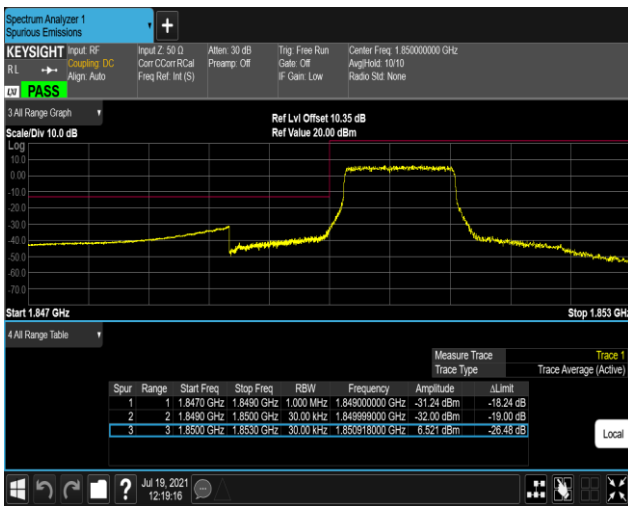

Remark:All bandwidth and all modulation had been tested, but only the worst case data displayed in this report.

Test Graphs

Band2-1.4MHz-16QAM-18607-1RB#0

Band2-1.4MHz-16QAM-18607-1RB#5

Band2-1.4MHz-16QAM-18607-6RB#0

Band2-1.4MHz-16QAM-19193-1RB#0

Band2-1.4MHz-16QAM-19193-1RB#5

Band2-1.4MHz-16QAM-19193-6RB#0