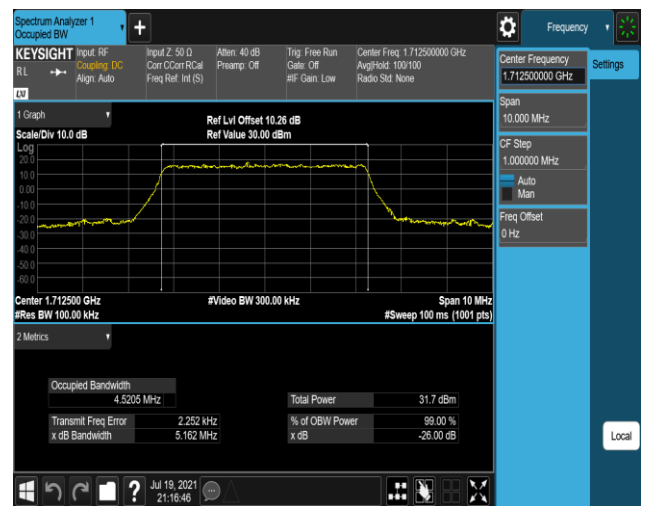

Band66-3MHz-16QAM-132657-15RB#0

Band66-5MHz-QPSK-131997-25RB#0

Band66-5MHz-QPSK-132322-25RB#0

Band66-5MHz-QPSK-132647-25RB#0

Band66-5MHz-16QAM-131997-25RB#0

Band66-5MHz-16QAM-132322-25RB#0

Band66-5MHz-16QAM-132647-25RB#0