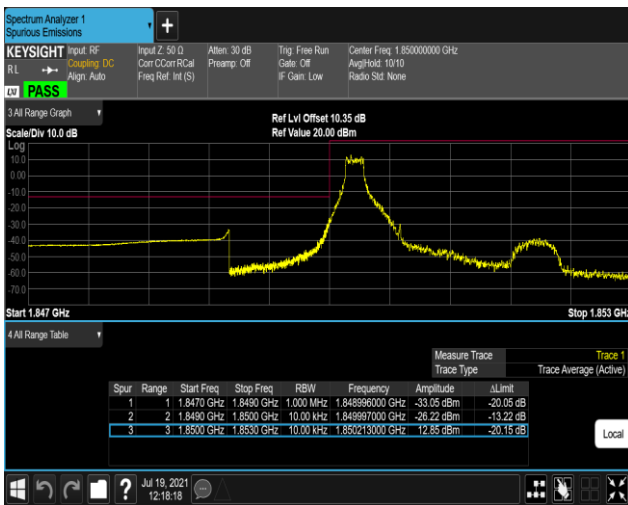

Band2-1.4MHz-16QAM-18607-6RB#0