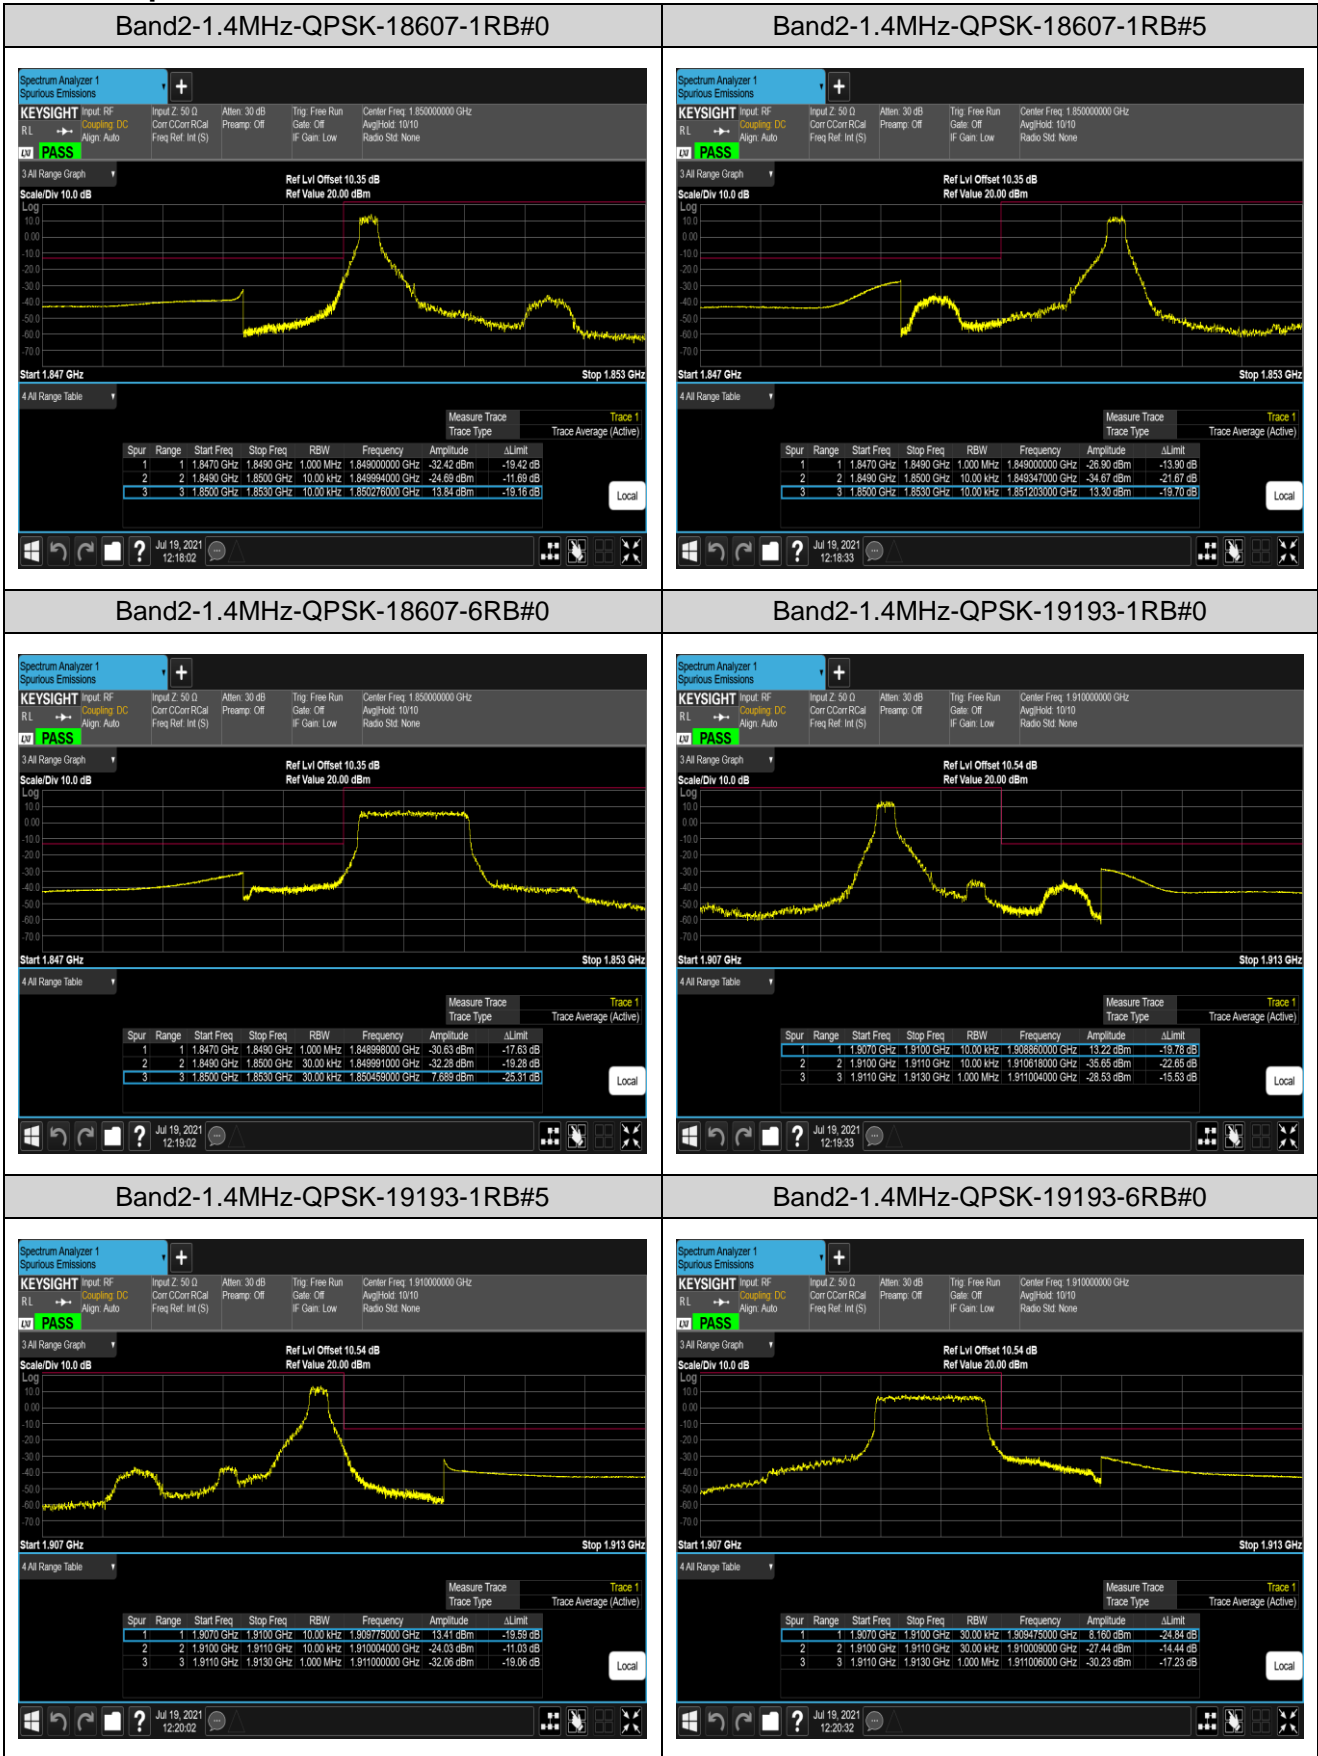

Band2-1.4MHz-16QAM-18607-1RB#0

Band2-1.4MHz-16QAM-18607-1RB#5

Test Graphs