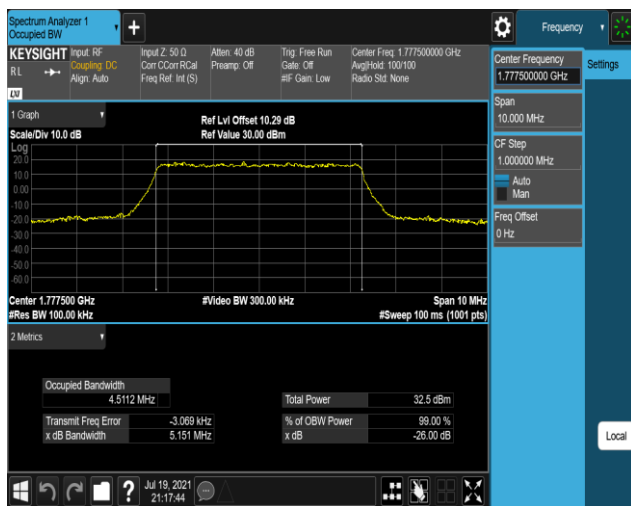

Band66-3MHz-16QAM-132657-15RB#0

Band66-5MHz-QPSK-131997-25RB#0

Band66-5MHz-QPSK-132322-25RB#0

Band66-5MHz-QPSK-132647-25RB#0

Band66-5MHz-16QAM-131997-25RB#0

Band66-5MHz-16QAM-132322-25RB#0

Band66-5MHz-16QAM-132647-25RB#0