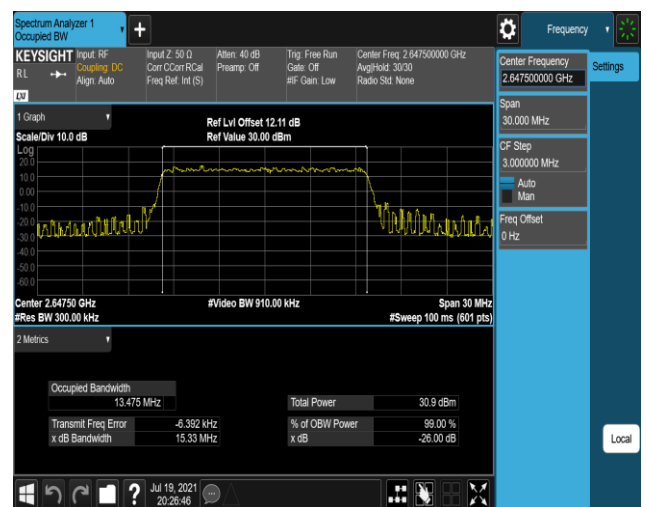

Band41-15MHz-QPSK-41165-75RB#0

Band41-15MHz-16QAM-40115-75RB#0

Band41-15MHz-16QAM-40640-75RB#0

Band41-15MHz-16QAM-41165-75RB#0

Band41-20MHz-QPSK-40140-100RB#0

Band41-20MHz-QPSK-40640-100RB#0

Band41-20MHz-QPSK-41140-100RB#0