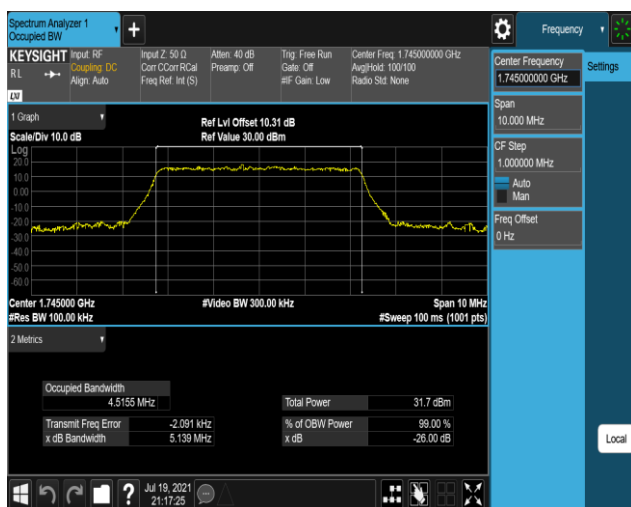

Band66-3MHz-16QAM-132657-15RB#0

Band66-5MHz-QPSK-131997-25RB#0

Band66-5MHz-QPSK-132322-25RB#0

Band66-5MHz-QPSK-132647-25RB#0

Band66-5MHz-16QAM-131997-25RB#0

Band66-5MHz-16QAM-132322-25RB#0

Band66-5MHz-16QAM-132647-25RB#0