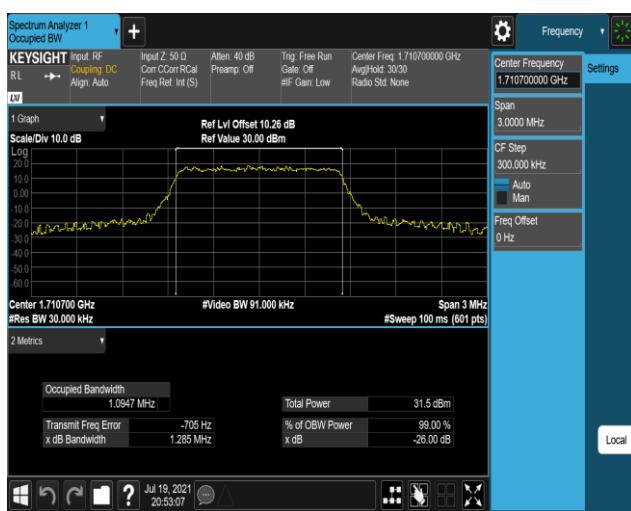

Band41-20MHz-16QAM-40140-100RB#0

Band41-20MHz-16QAM-40640-100RB#0

Band41-20MHz-16QAM-41140-100RB#0

Band66-1.4MHz-QPSK-131979-6RB#0

Band66-1.4MHz-QPSK-132322-6RB#0

Band66-1.4MHz-QPSK-132665-6RB#0

Band66-1.4MHz-16QAM-131979-6RB#0