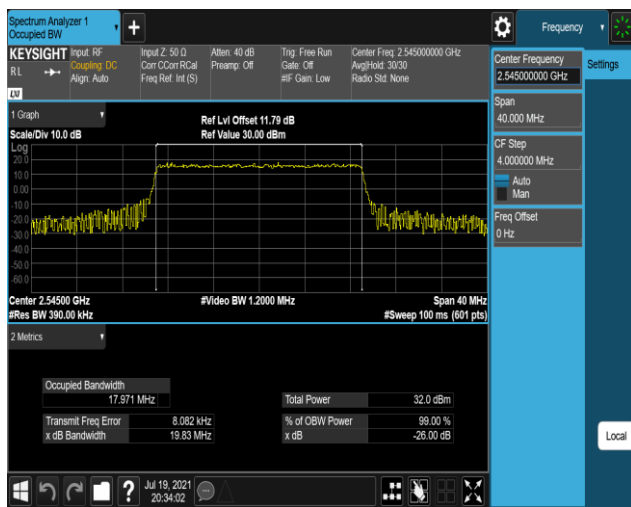

Band41-15MHz-QPSK-41165-75RB#0

Band41-15MHz-16QAM-40115-75RB#0

Band41-15MHz-16QAM-40640-75RB#0

Band41-15MHz-16QAM-41165-75RB#0

Band41-20MHz-QPSK-40140-100RB#0

Band41-20MHz-QPSK-40640-100RB#0

Band41-20MHz-QPSK-41140-100RB#0