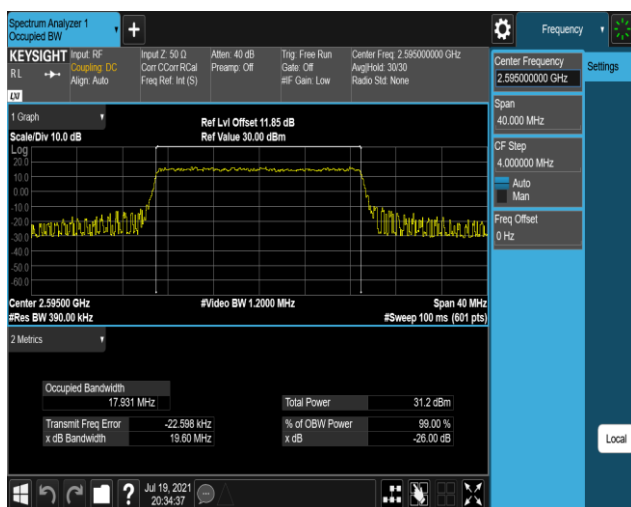

Band41-20MHz-16QAM-40640-100RB#0