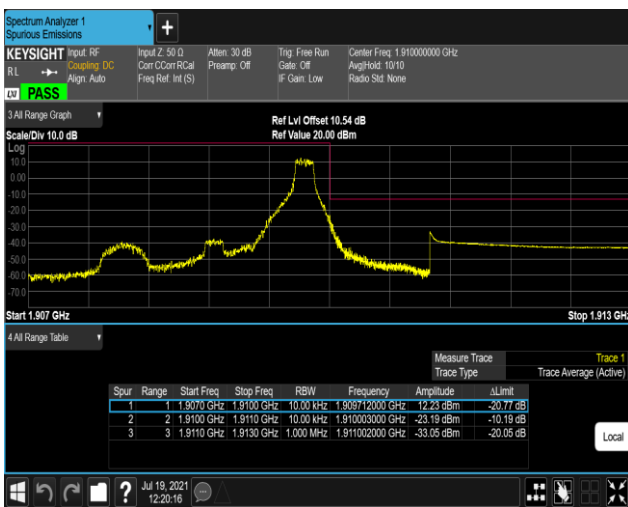

Remark:All bandwidth and all modulation had been tested, but only the worst case data displayed in this report.

Test Graphs

Band2-1.4MHz-16QAM-18607-1RB#0

Band2-1.4MHz-16QAM-18607-1RB#5

Band2-1.4MHz-16QAM-18607-6RB#0

Band2-1.4MHz-16QAM-19193-1RB#0

Band2-1.4MHz-16QAM-19193-1RB#5

Band2-1.4MHz-16QAM-19193-6RB#0