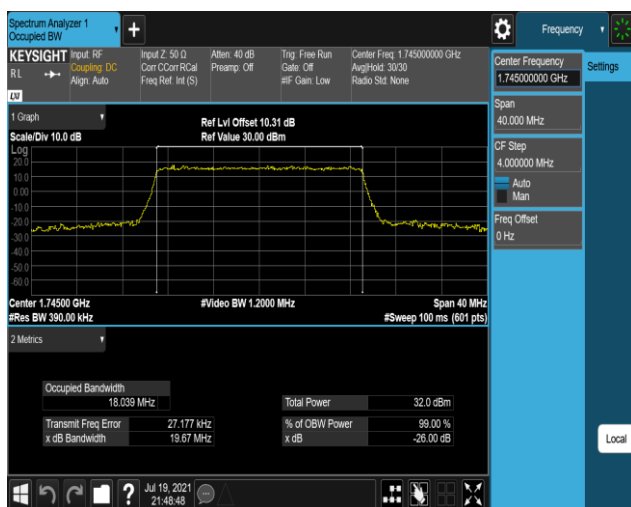

Band66-20MHz-16QAM-132322-100RB#0