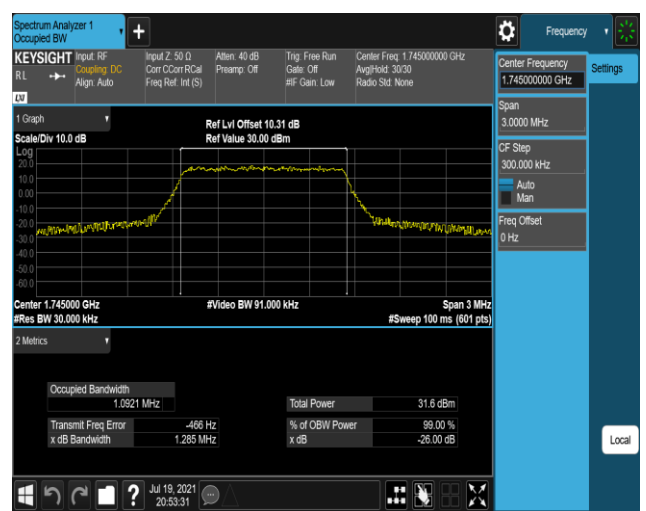

Band41-20MHz-16QAM-40140-100RB#0

Band41-20MHz-16QAM-40640-100RB#0

Band41-20MHz-16QAM-41140-100RB#0

Band66-1.4MHz-QPSK-131979-6RB#0

Band66-1.4MHz-QPSK-132322-6RB#0

Band66-1.4MHz-QPSK-132665-6RB#0

Band66-1.4MHz-16QAM-131979-6RB#0