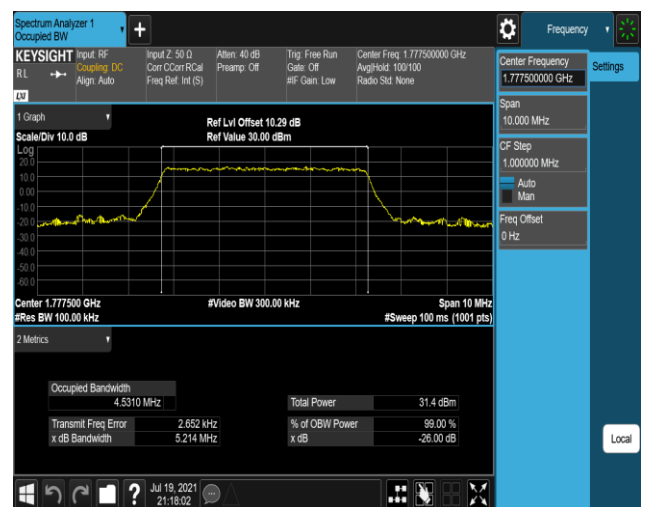

Band66-3MHz-16QAM-132657-15RB#0

Band66-5MHz-QPSK-131997-25RB#0

Band66-5MHz-QPSK-132322-25RB#0

Band66-5MHz-QPSK-132647-25RB#0

Band66-5MHz-16QAM-131997-25RB#0

Band66-5MHz-16QAM-132322-25RB#0

Band66-5MHz-16QAM-132647-25RB#0