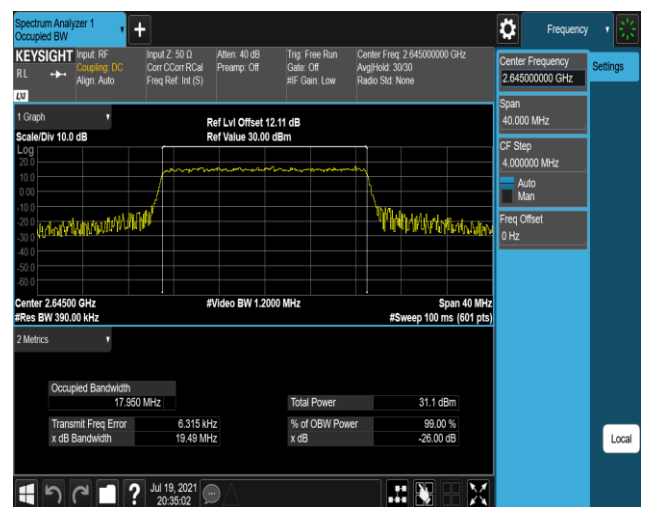

Band41-20MHz-16QAM-41140-100RB#0