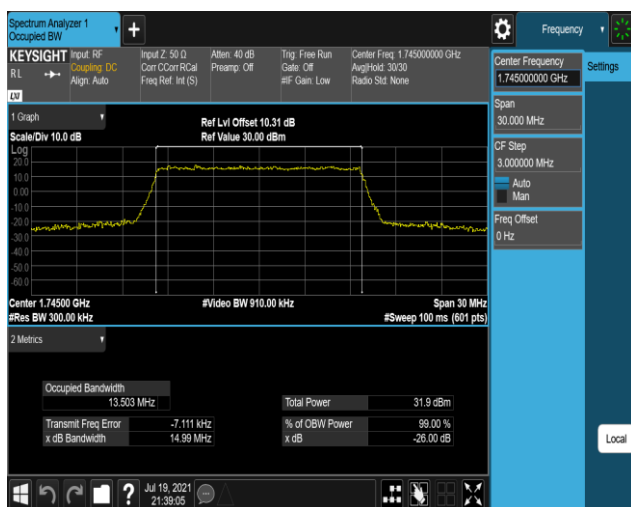

Band66-15MHz-QPSK-132322-75RB#0

Band66-15MHz-QPSK-132597-75RB#0

Band66-15MHz-16QAM-132047-75RB#0

Band66-15MHz-16QAM-132322-75RB#0

Band66-15MHz-16QAM-132597-75RB#0

Band66-20MHz-QPSK-132072-100RB#0

Band66-20MHz-QPSK-132322-100RB#0