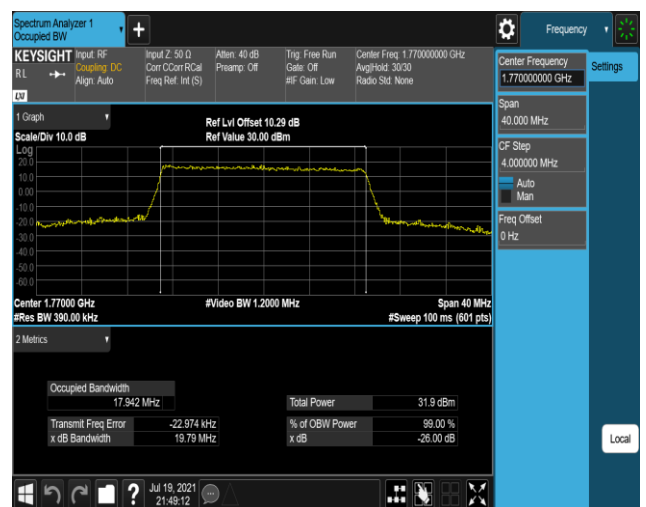

Band66-20MHz-QPSK-132572-100RB#0

Band66-20MHz-16QAM-132072-100RB#0

Band66-20MHz-16QAM-132322-100RB#0

Band66-20MHz-16QAM-132572-100RB#0

Appendix D: Band Edge

Test Result(worst case)

Band	Bandwidth	Modulation	Channel	RB Config.	Result (dBm)	Verdict
Band2	1.4MHz	QPSK	18607	1RB#0	-32.42,-24.69	PASS
Band2	1.4MHz	QPSK	18607	1RB#5	-26.90,-34.67	PASS
Band2	1.4MHz	QPSK	18607	6RB#0	-30.63,-32.28	PASS
Band2	1.4MHz	QPSK	19193	1RB#0	-35.65,-28.53	PASS
Band2	1.4MHz	QPSK	19193	1RB#5	-24.03,-32.06	PASS
Band2	1.4MHz	QPSK	19193	6RB#0	-27.44,-30.23	PASS
Band2	1.4MHz	16QAM	18607	1RB#0	-33.05,-26.22	PASS
Band2	1.4MHz	16QAM	18607	1RB#5	-30.03,-37.42	PASS
Band2	1.4MHz	16QAM	18607	6RB#0	-31.24,-32.00	PASS
Band2	1.4MHz	16QAM	19193	1RB#0	-39.15,-31.17	PASS
Band2	1.4MHz	16QAM	19193	1RB#5	-23.19,-33.05	PASS
Band2	1.4MHz	16QAM	19193	6RB#0	-30.67,-31.58	PASS
Band2	20MHz	QPSK	18700	1RB#0	-43.87,-39.05	PASS
Band2	20MHz	QPSK	18700	1RB#99	-32.72,-60.52	PASS
Band2	20MHz	QPSK	18700	100RB#0	-37.09,-40.42	PASS
Band2	20MHz	QPSK	19100	1RB#0	-60.88,-46.89	PASS
Band2	20MHz	QPSK	19100	1RB#99	-38.03,-43.27	PASS
Band2	20MHz	QPSK	19100	100RB#0	-35.20,-32.44	PASS
Band2	20MHz	16QAM	18700	1RB#0	-43.80,-38.71	PASS
Band2	20MHz	16QAM	18700	1RB#99	-35.86,-61.03	PASS
Band2	20MHz	16QAM	18700	100RB#0	-36.39,-39.10	PASS
Band2	20MHz	16QAM	19100	1RB#0	-61.70,-47.03	PASS
Band2	20MHz	16QAM	19100	1RB#99	-38.76,-43.61	PASS
Band2	20MHz	16QAM	19100	100RB#0	-37.74,-34.78	PASS
Band4	1.4MHz	QPSK	19957	1RB#0	-31.37,-24.74	PASS
Band4	1.4MHz	QPSK	19957	1RB#5	-28.96,-37.49	PASS
Band4	1.4MHz	QPSK	19957	6RB#0	-29.08,-30.65	PASS
Band4	1.4MHz	QPSK	20393	1RB#0	-36.01,-28.35	PASS
Band4	1.4MHz	QPSK	20393	1RB#5	-25.82,-32.20	PASS
Band4	1.4MHz	QPSK	20393	6RB#0	-30.91,-29.07	PASS
Band4	1.4MHz	16QAM	19957	1RB#0	-31.75,-26.33	PASS
Band4	1.4MHz	16QAM	19957	1RB#5	-31.27,-38.70	PASS
Band4	1.4MHz	16QAM	19957	6RB#0	-30.21,-30.87	PASS
Band4	1.4MHz	16QAM	20393	1RB#0	-36.80,-29.73	PASS
Band4	1.4MHz	16QAM	20393	1RB#5	-26.77,-32.97	PASS
Band4	1.4MHz	16QAM	20393	6RB#0	-30.82,-29.77	PASS