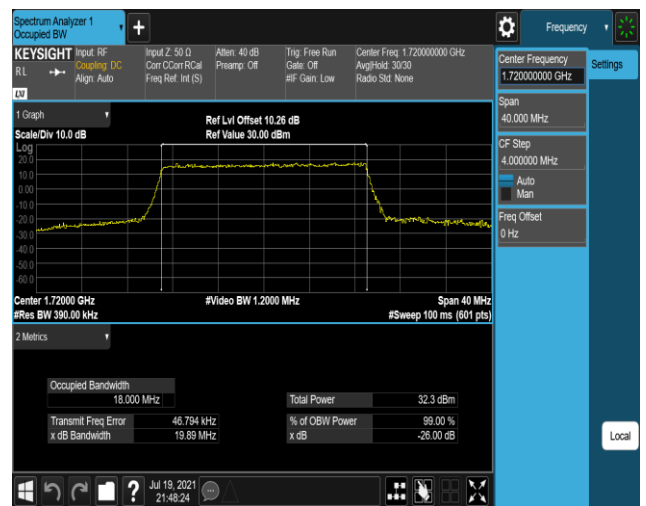

Band66-20MHz-16QAM-132072-100RB#0