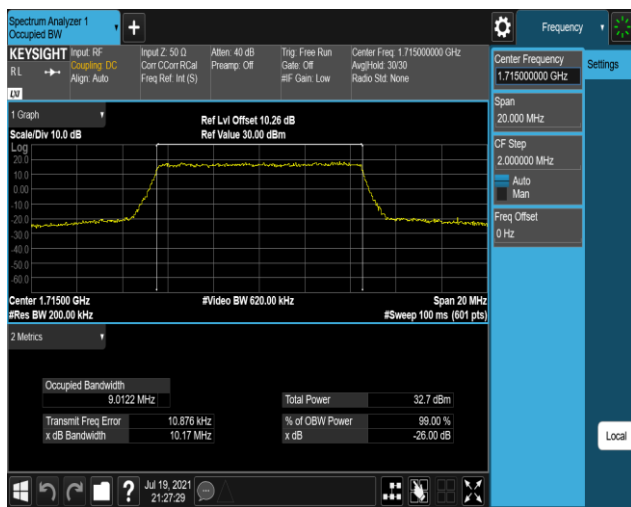

Band66-10MHz-QPSK-132022-50RB#0