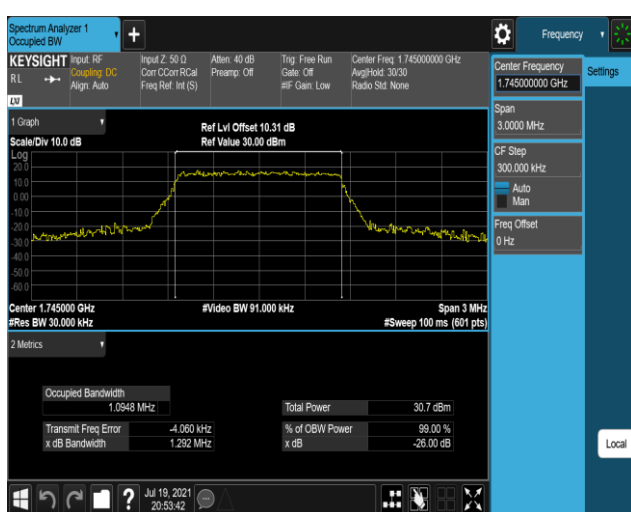

Band66-1.4MHz-16QAM-132322-6RB#0