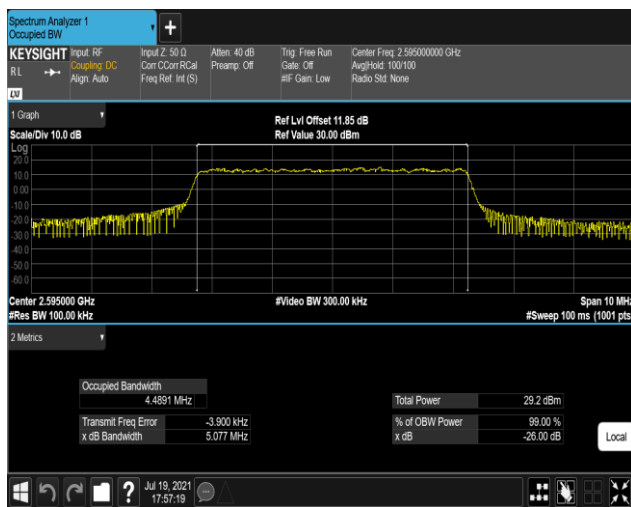

Band17-10MHz-16QAM-23800-50RB#0

Band38-5MHz-QPSK-37775-25RB#0

Band38-5MHz-QPSK-38000-25RB#0

Band38-5MHz-QPSK-38225-25RB#0

Band38-5MHz-16QAM-37775-25RB#0

Band38-5MHz-16QAM-38000-25RB#0

Band38-5MHz-16QAM-38225-25RB#0