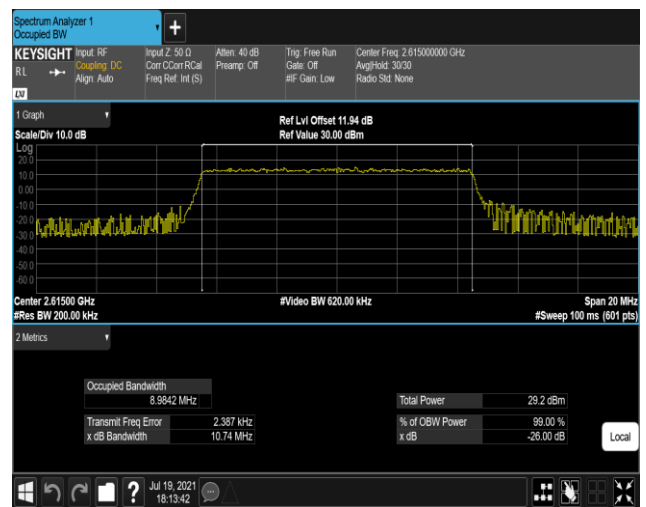

Band38-10MHz-QPSK-37800-50RB#0

Band38-10MHz-QPSK-38000-50RB#0

Band38-10MHz-QPSK-38200-50RB#0

Band38-10MHz-16QAM-37800-50RB#0

Band38-10MHz-16QAM-38000-50RB#0

Band38-10MHz-16QAM-38200-50RB#0

Band38-15MHz-QPSK-37825-75RB#0