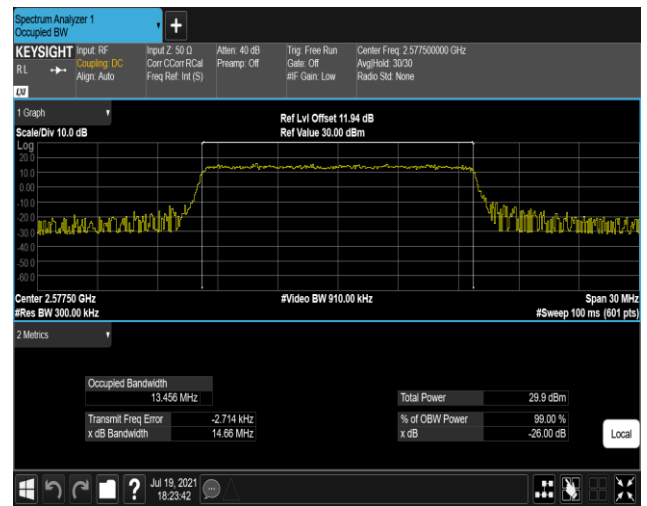

Band38-15MHz-16QAM-38175-75RB#0

Band38-15MHz-16QAM-37825-75RB#0