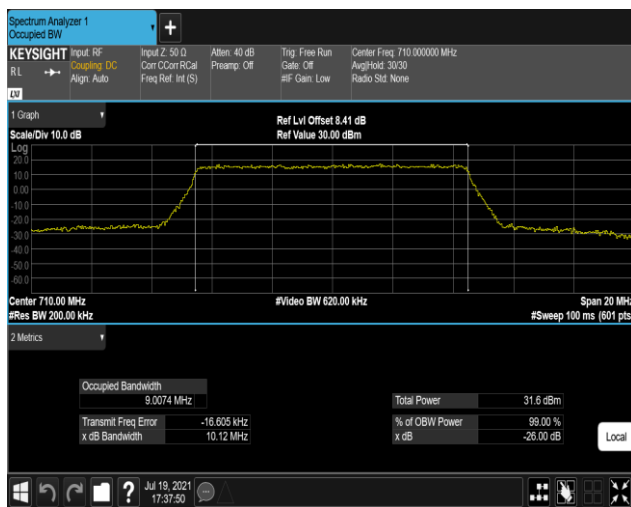

Band17-5MHz-16QAM-23790-25RB#0

Band17-5MHz-16QAM-23825-25RB#0

Band17-10MHz-QPSK-23780-50RB#0

Band17-10MHz-QPSK-23790-50RB#0

Band17-10MHz-QPSK-23800-50RB#0

Band17-10MHz-16QAM-23780-50RB#0

Band17-10MHz-16QAM-23790-50RB#0