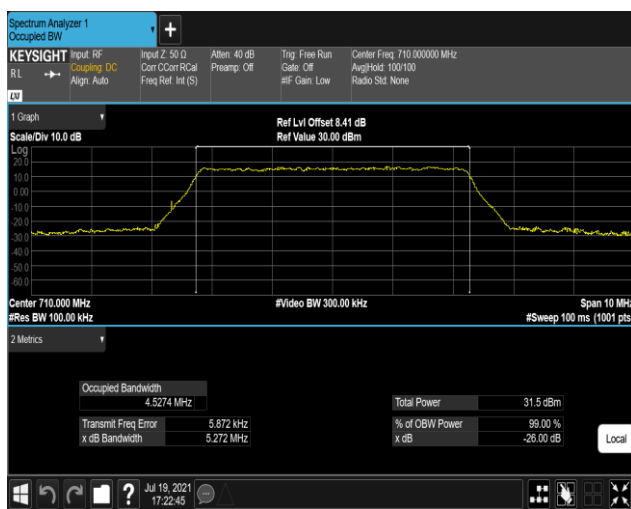

Band17-10MHz-QPSK-23780-50RB#0

Band17-5MHz-16QAM-23790-25RB#0