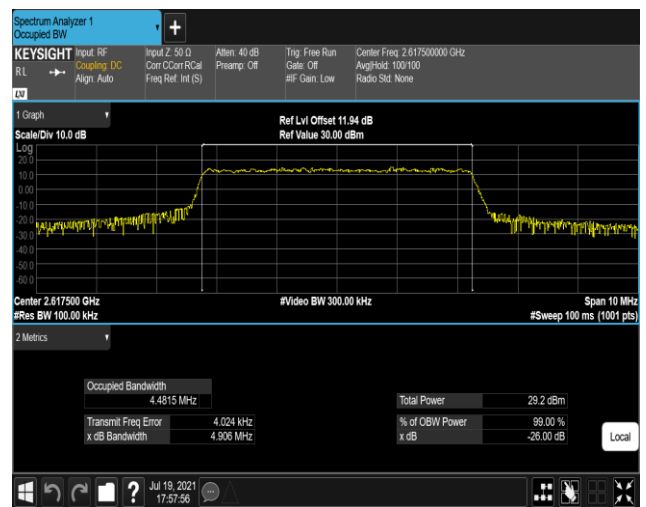

Band17-10MHz-16QAM-23800-50RB#0

Band38-5MHz-QPSK-37775-25RB#0

Band38-5MHz-QPSK-38000-25RB#0

Band38-5MHz-QPSK-38225-25RB#0

Band38-5MHz-16QAM-37775-25RB#0

Band38-5MHz-16QAM-38000-25RB#0

Band38-5MHz-16QAM-38225-25RB#0