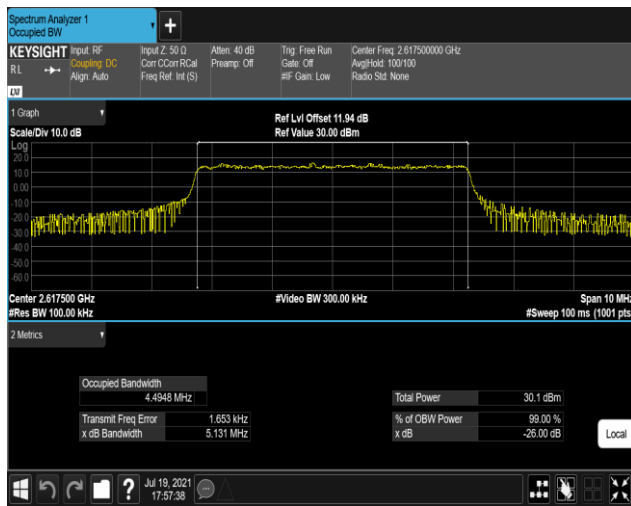

Band17-10MHz-16QAM-23800-50RB#0

Band38-5MHz-QPSK-37775-25RB#0

Band38-5MHz-QPSK-38000-25RB#0

Band38-5MHz-QPSK-38225-25RB#0

Band38-5MHz-16QAM-37775-25RB#0

Band38-5MHz-16QAM-38000-25RB#0

Band38-5MHz-16QAM-38225-25RB#0