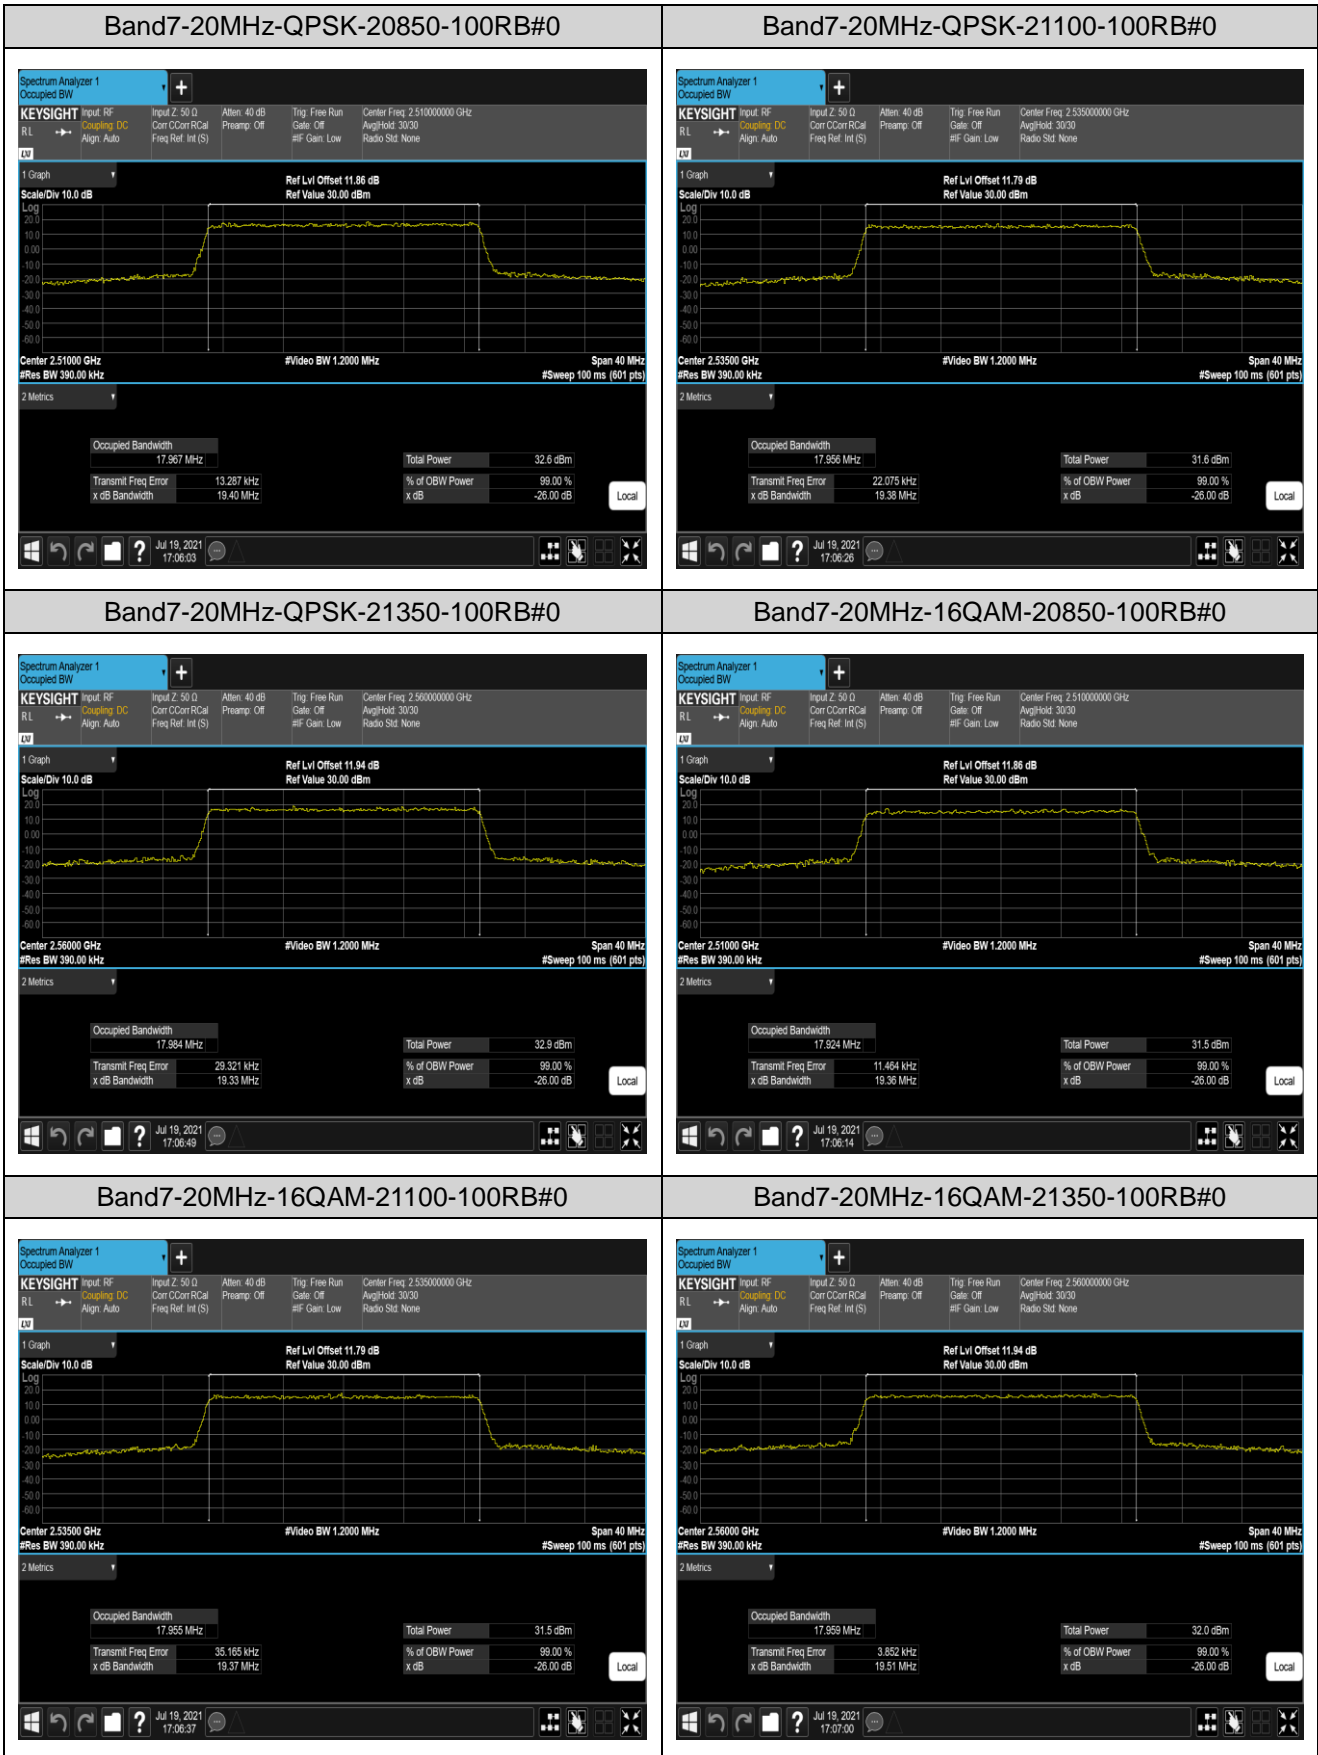

Band7-15MHz-16QAM-20825-75RB#0

Band7-15MHz-16QAM-21100-75RB#0

Band7-15MHz-16QAM-21375-75RB#0

Band17-5MHz-QPSK-23755-25RB#0

Band17-5MHz-QPSK-23790-25RB#0

Band17-5MHz-QPSK-23825-25RB#0

Band17-5MHz-16QAM-23755-25RB#0