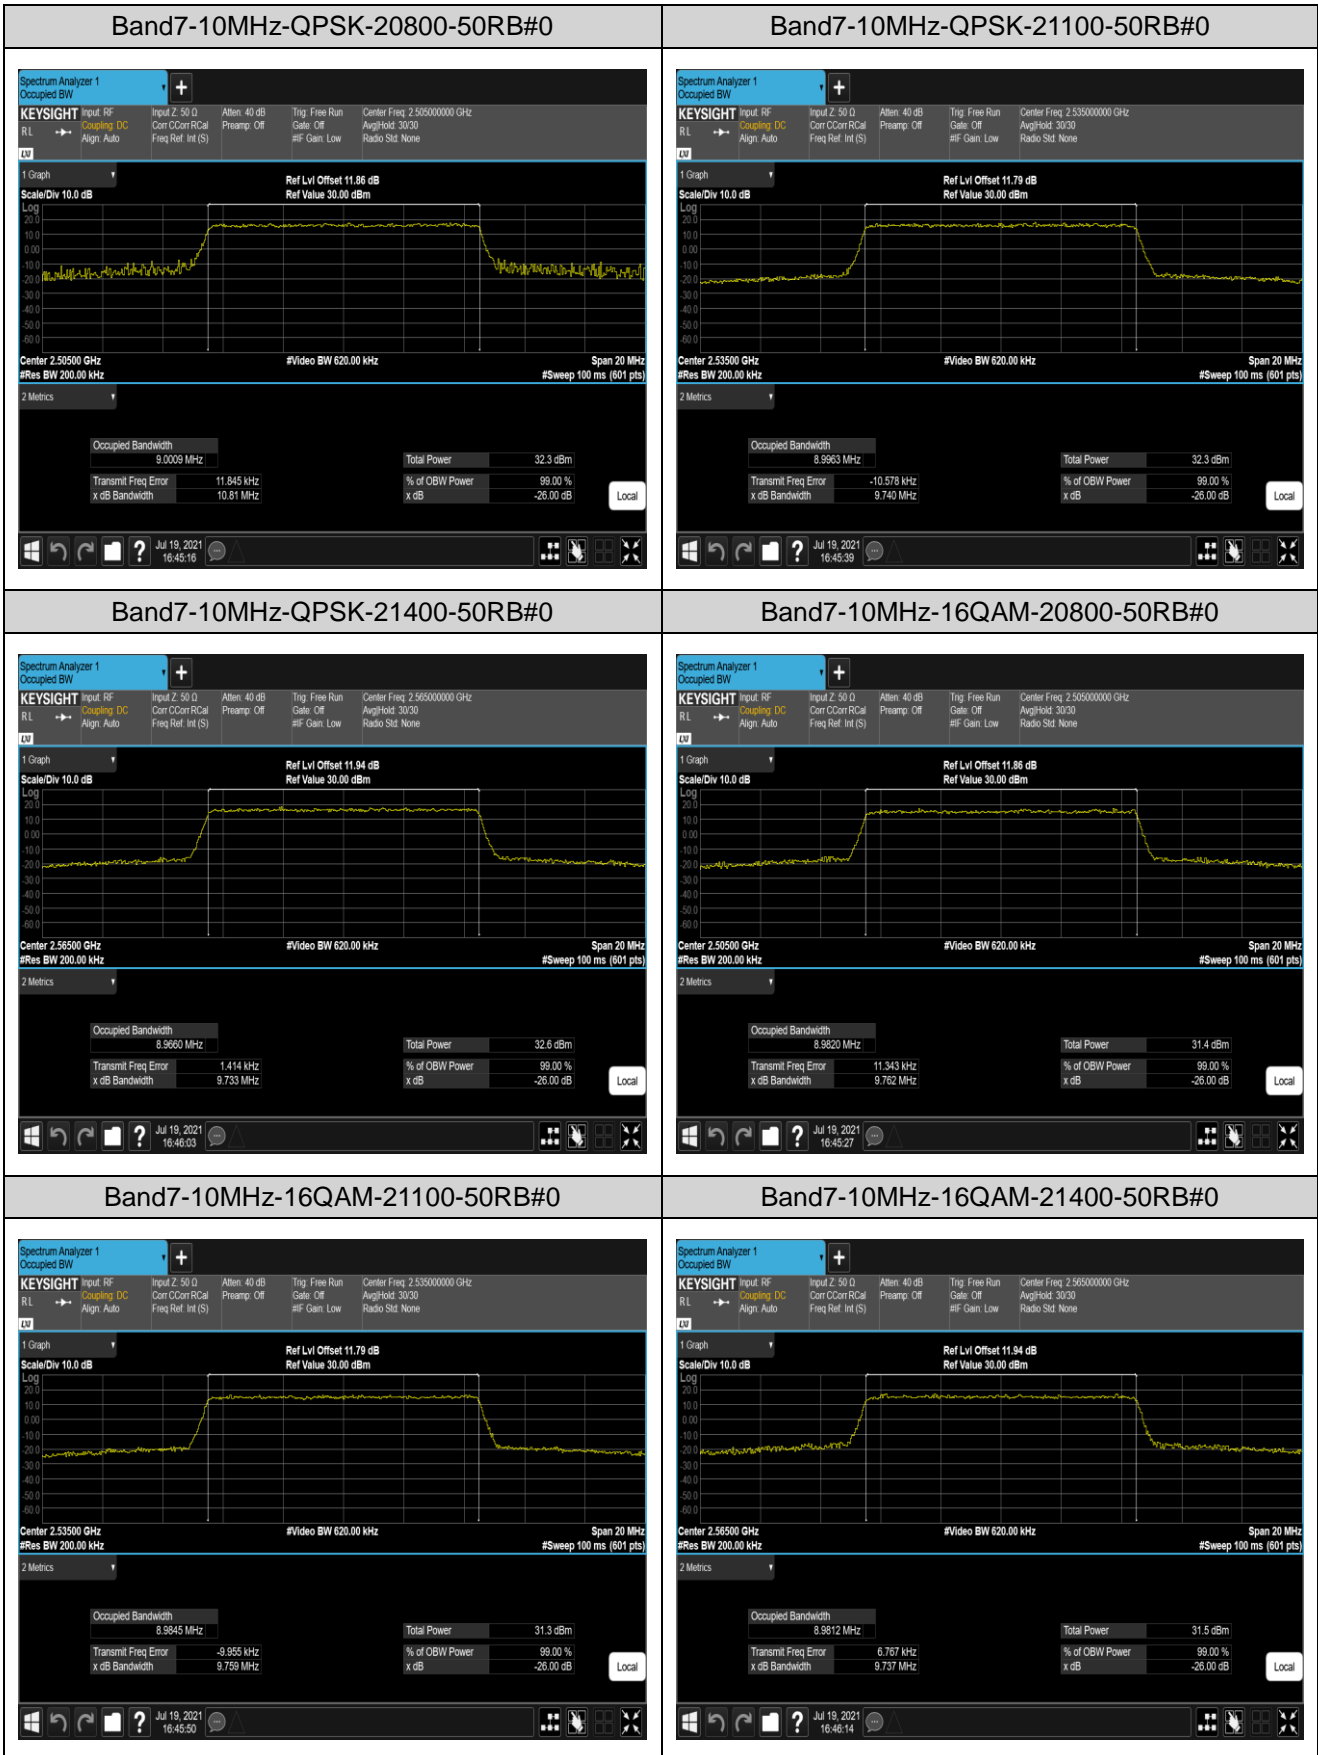

Band5-5MHz-QPSK-20425-25RB#0

Band5-5MHz-QPSK-20525-25RB#0

Band5-5MHz-QPSK-20625-25RB#0

Band5-5MHz-16QAM-20425-25RB#0

Band5-5MHz-16QAM-20525-25RB#0

Band5-5MHz-16QAM-20625-25RB#0

Band7-5MHz-QPSK-20775-25RB#0

Band7-5MHz-QPSK-21100-25RB#0

Band7-5MHz-QPSK-21425-25RB#0

Band7-5MHz-16QAM-20775-25RB#0

Band7-5MHz-16QAM-21100-25RB#0

Band7-5MHz-16QAM-21425-25RB#0

Band7-15MHz-QPSK-20825-75RB#0

Band7-15MHz-QPSK-21100-75RB#0

Band7-15MHz-QPSK-21375-75RB#0

Band7-15MHz-16QAM-20825-75RB#0

Band7-15MHz-16QAM-21100-75RB#0

Band7-15MHz-16QAM-21375-75RB#0

Band17-5MHz-QPSK-23755-25RB#0

Band17-5MHz-QPSK-23790-25RB#0

Band17-5MHz-QPSK-23825-25RB#0

Band17-5MHz-16QAM-23755-25RB#0