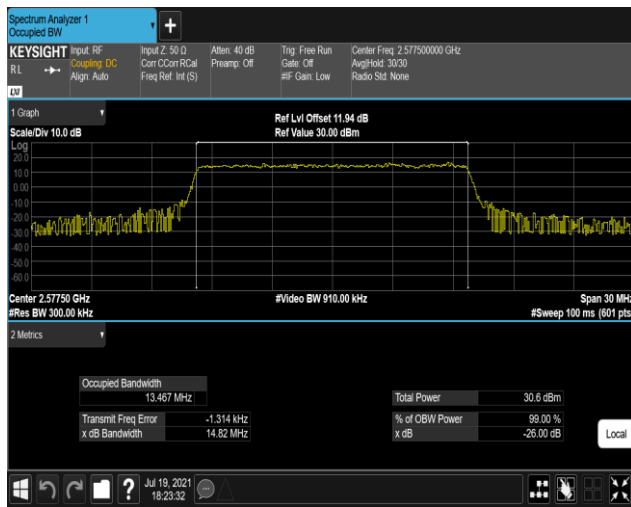

Band38-10MHz-QPSK-37800-50RB#0

Band38-10MHz-QPSK-38000-50RB#0

Band38-10MHz-QPSK-38200-50RB#0

Band38-10MHz-16QAM-37800-50RB#0

Band38-10MHz-16QAM-38000-50RB#0

Band38-10MHz-16QAM-38200-50RB#0

Band38-15MHz-QPSK-37825-75RB#0