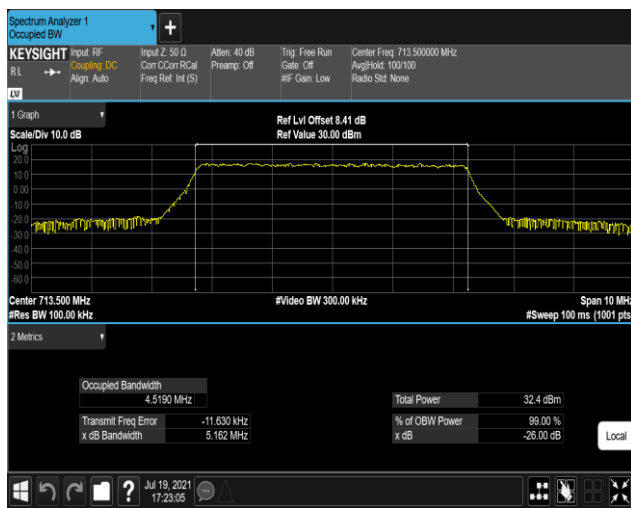

Band7-15MHz-16QAM-20825-75RB#0

Band7-15MHz-16QAM-21100-75RB#0

Band7-15MHz-16QAM-21375-75RB#0

Band17-5MHz-QPSK-23755-25RB#0

Band17-5MHz-QPSK-23790-25RB#0

Band17-5MHz-QPSK-23825-25RB#0

Band17-5MHz-16QAM-23755-25RB#0