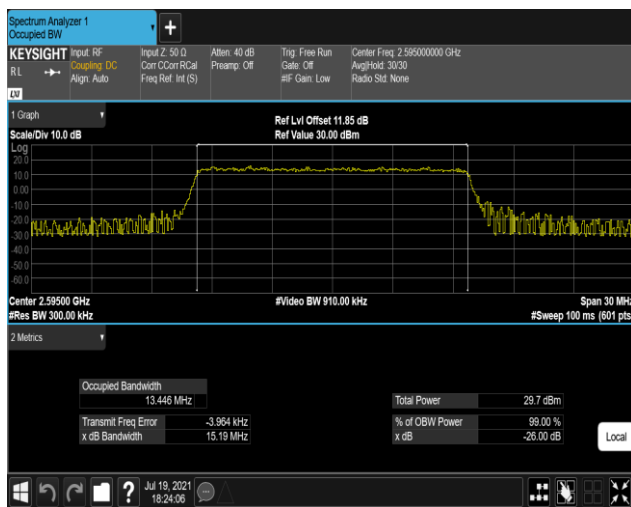

Band38-15MHz-QPSK-38000-75RB#0

Band38-15MHz-QPSK-38175-75RB#0

Band38-15MHz-16QAM-37825-75RB#0

Band38-15MHz-16QAM-38000-75RB#0

Band38-15MHz-16QAM-38175-75RB#0