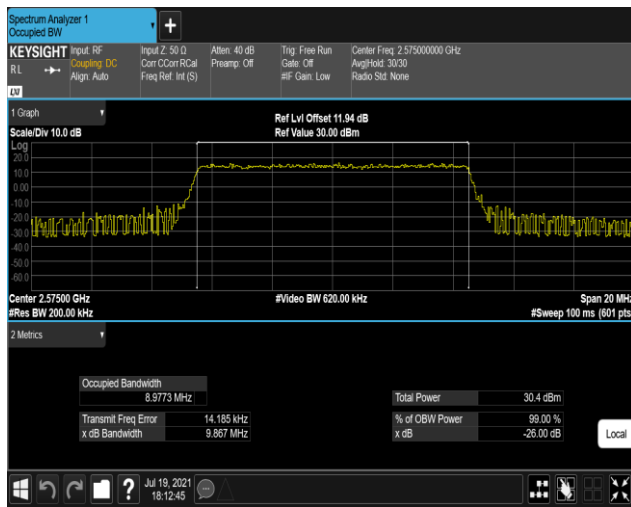

Band38-10MHz-QPSK-38200-50RB#0

Band38-10MHz-QPSK-37800-50RB#0