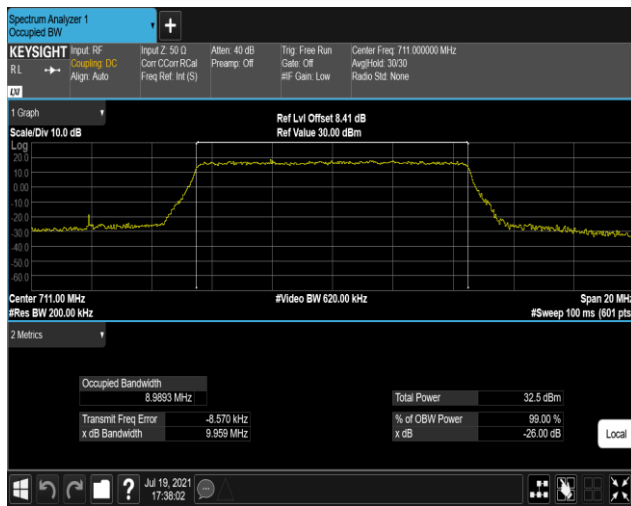

Band17-5MHz-16QAM-23790-25RB#0

Band17-5MHz-16QAM-23825-25RB#0

Band17-10MHz-QPSK-23780-50RB#0

Band17-10MHz-QPSK-23790-50RB#0

Band17-10MHz-QPSK-23800-50RB#0

Band17-10MHz-16QAM-23780-50RB#0

Band17-10MHz-16QAM-23790-50RB#0