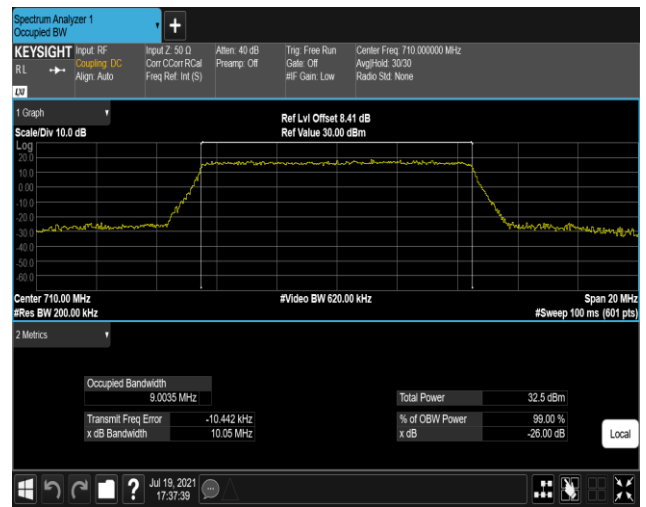

Band17-5MHz-16QAM-23790-25RB#0

Band17-5MHz-16QAM-23825-25RB#0

Band17-10MHz-QPSK-23780-50RB#0

Band17-10MHz-QPSK-23790-50RB#0

Band17-10MHz-QPSK-23800-50RB#0

Band17-10MHz-16QAM-23780-50RB#0

Band17-10MHz-16QAM-23790-50RB#0