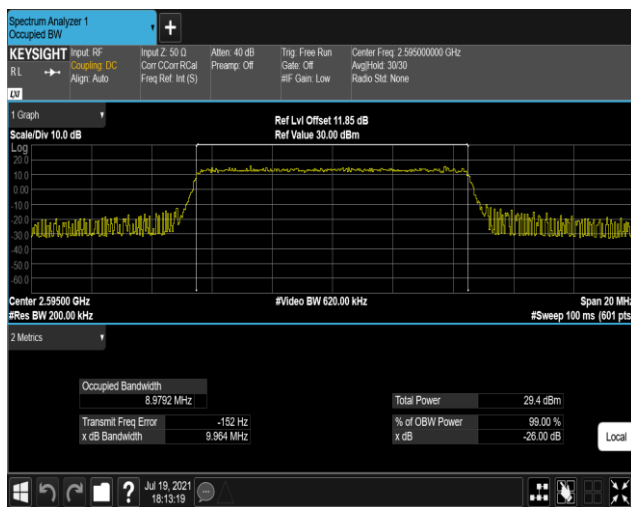

Band38-10MHz-QPSK-37800-50RB#0

Band38-10MHz-QPSK-38000-50RB#0

Band38-10MHz-QPSK-38200-50RB#0

Band38-10MHz-16QAM-37800-50RB#0

Band38-10MHz-16QAM-38000-50RB#0

Band38-10MHz-16QAM-38200-50RB#0

Band38-15MHz-QPSK-37825-75RB#0