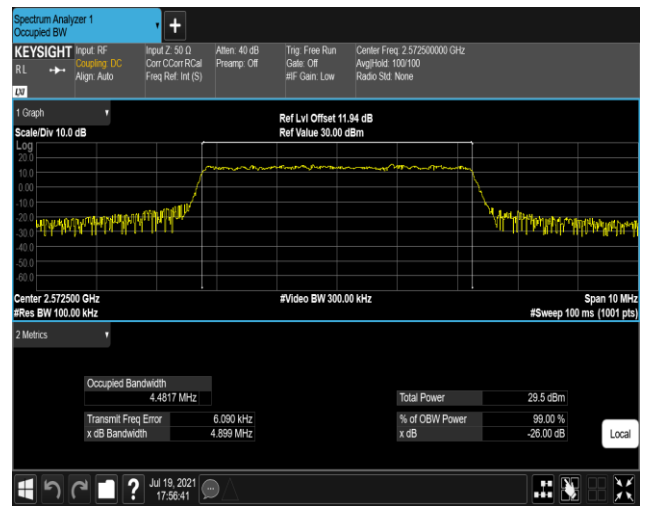

Band17-10MHz-16QAM-23800-50RB#0

Band38-5MHz-QPSK-37775-25RB#0

Band38-5MHz-QPSK-38000-25RB#0

Band38-5MHz-QPSK-38225-25RB#0

Band38-5MHz-16QAM-37775-25RB#0

Band38-5MHz-16QAM-38000-25RB#0

Band38-5MHz-16QAM-38225-25RB#0