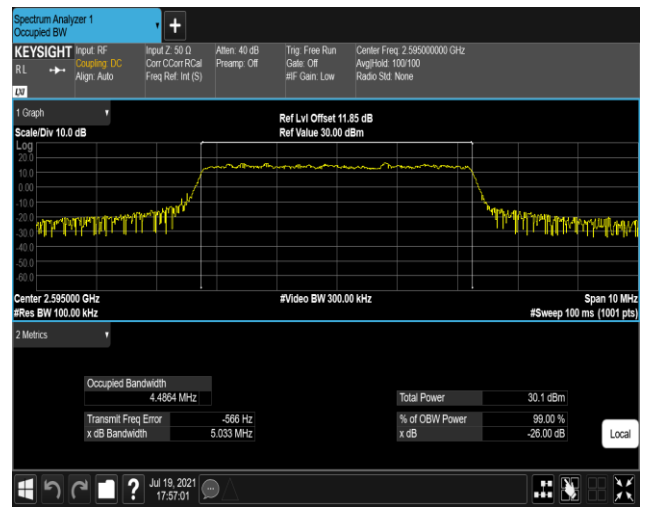

Band38-5MHz-16QAM-37775-25RB#0

Band38-5MHz-QPSK-38000-25RB#0