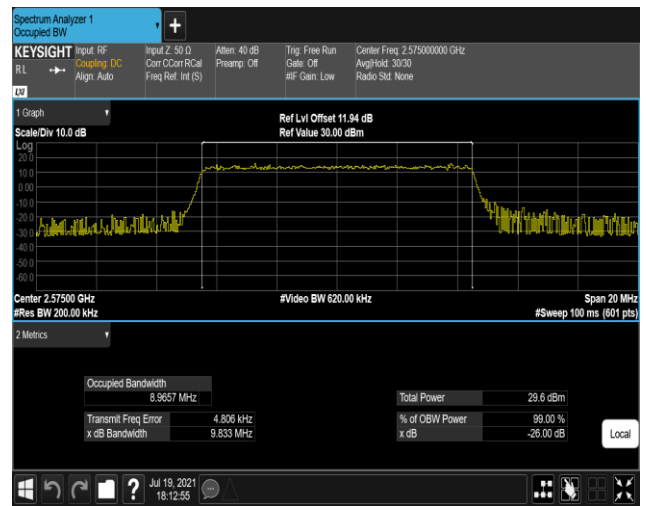

Band38-10MHz-QPSK-37800-50RB#0

Band38-10MHz-QPSK-38000-50RB#0

Band38-10MHz-QPSK-38200-50RB#0

Band38-10MHz-16QAM-37800-50RB#0

Band38-10MHz-16QAM-38000-50RB#0

Band38-10MHz-16QAM-38200-50RB#0

Band38-15MHz-QPSK-37825-75RB#0