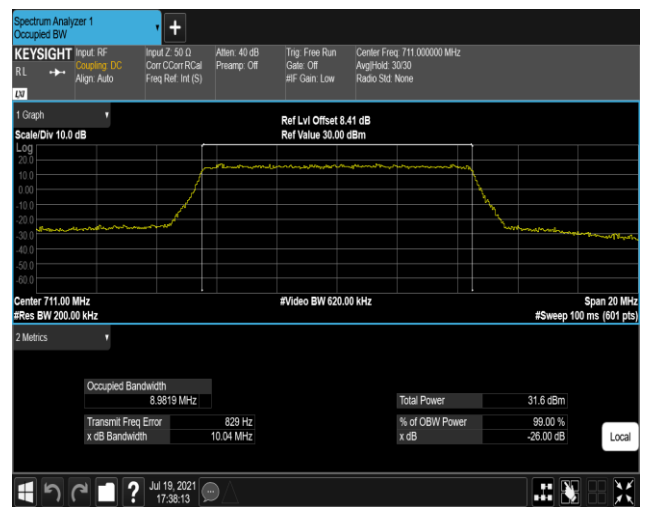

Band38-5MHz-QPSK-38000-25RB#0

Band17-10MHz-16QAM-23800-50RB#0