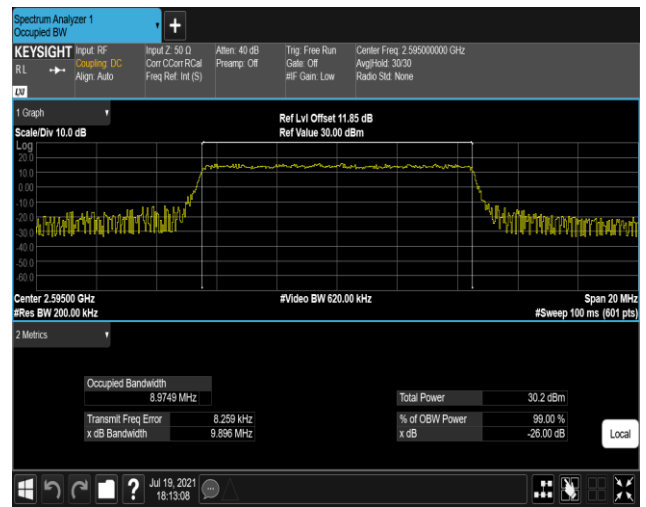

Band38-10MHz-16QAM-37800-50RB#0

Band38-10MHz-QPSK-38000-50RB#0