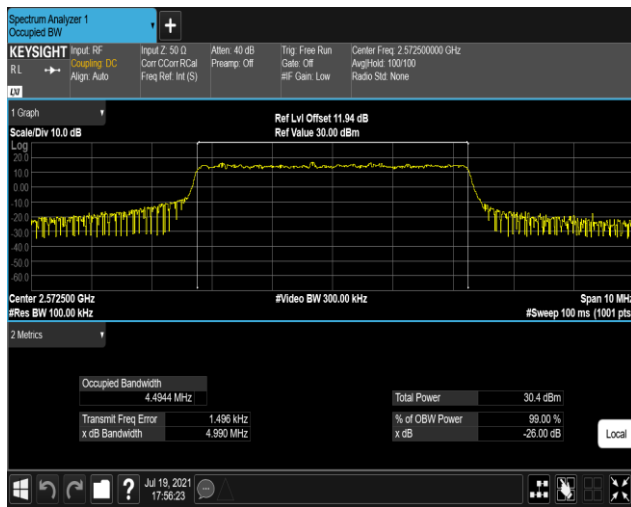

Band38-5MHz-QPSK-38225-25RB#0

Band38-5MHz-QPSK-37775-25RB#0