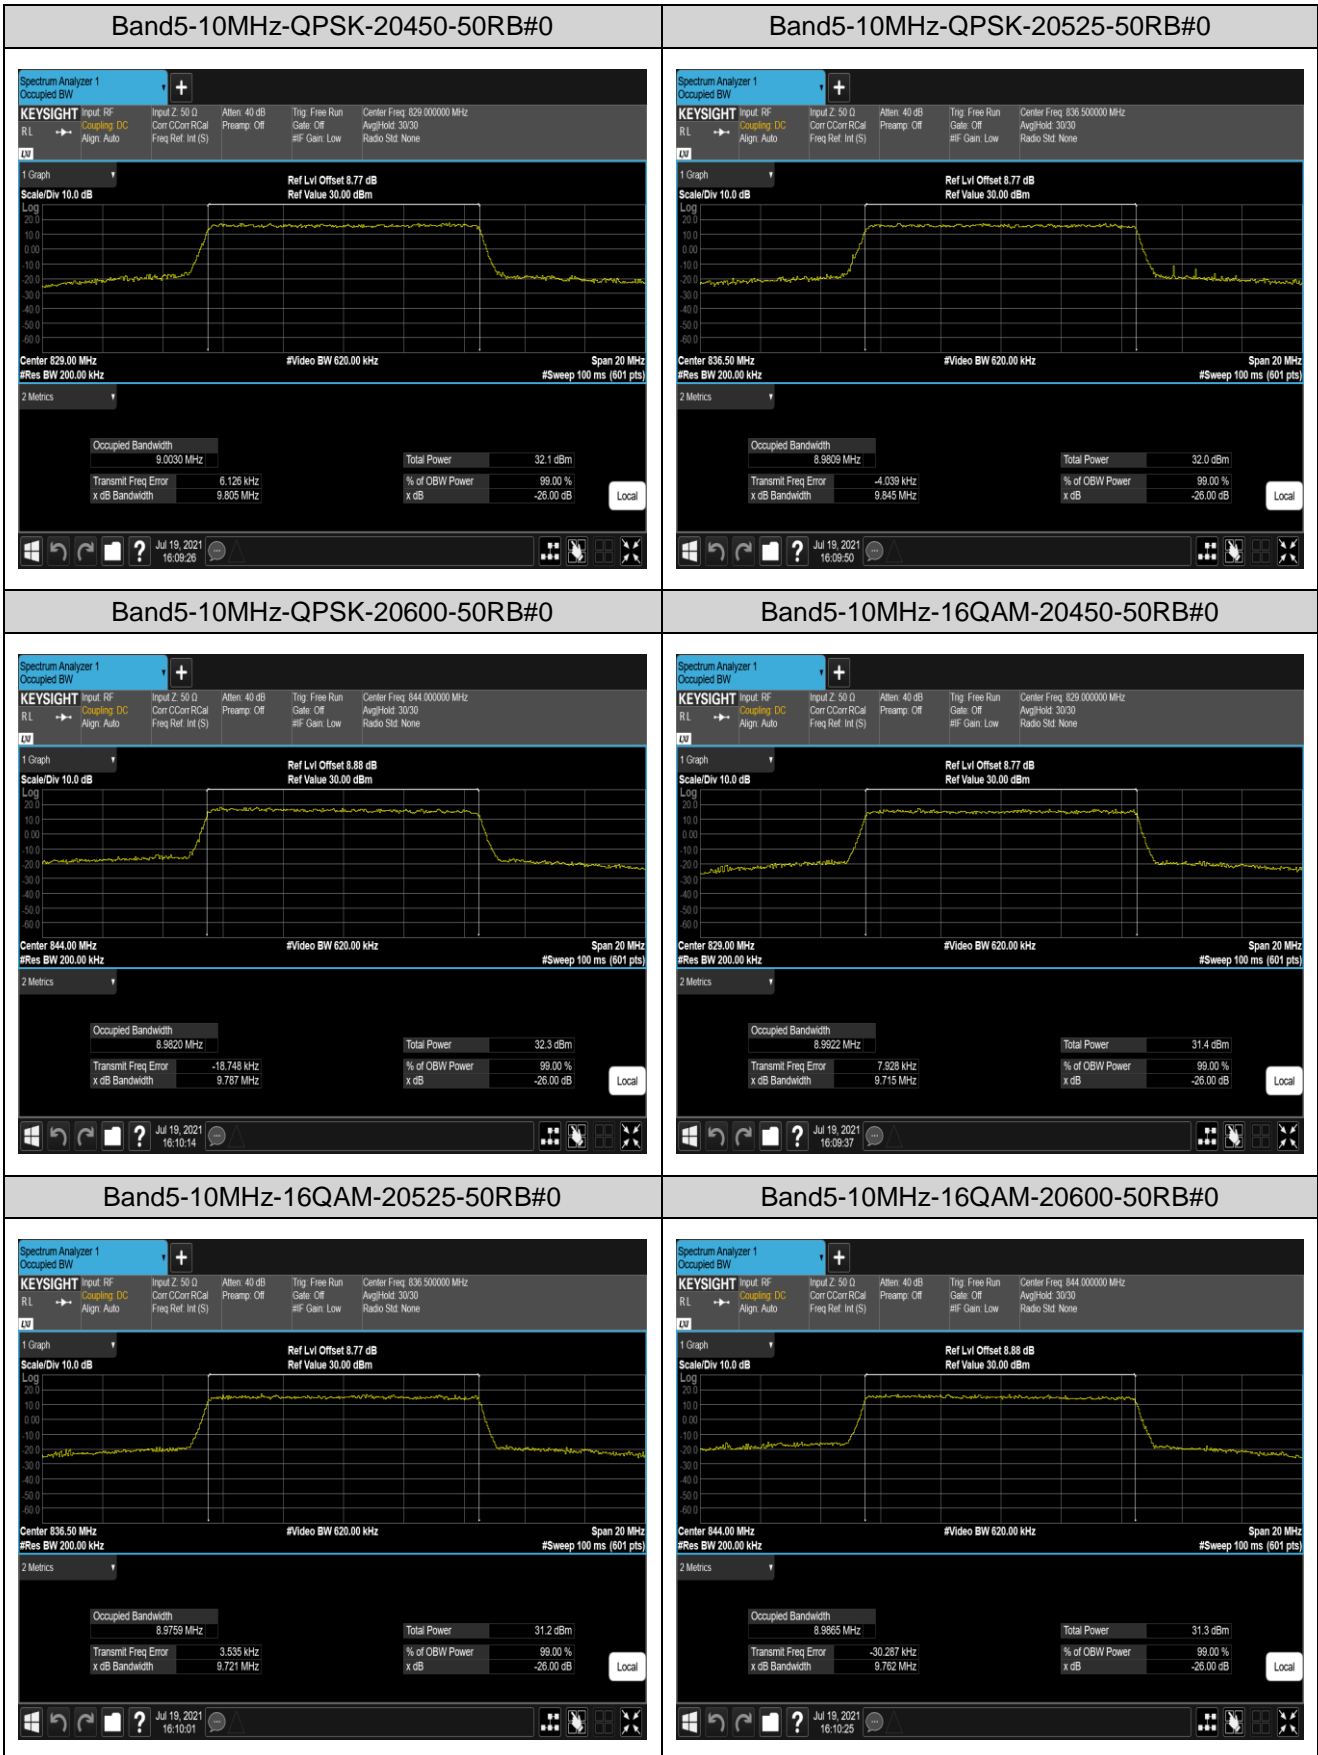

Band5-5MHz-QPSK-20425-25RB#0

Band5-5MHz-QPSK-20525-25RB#0

Band5-5MHz-QPSK-20625-25RB#0

Band5-5MHz-16QAM-20425-25RB#0

Band5-5MHz-16QAM-20525-25RB#0

Band5-5MHz-16QAM-20625-25RB#0

Band7-5MHz-QPSK-20775-25RB#0

Band7-5MHz-QPSK-21100-25RB#0

Band7-5MHz-QPSK-21425-25RB#0

Band7-5MHz-16QAM-20775-25RB#0

Band7-5MHz-16QAM-21100-25RB#0

Band7-5MHz-16QAM-21425-25RB#0

Band7-15MHz-QPSK-20825-75RB#0

Band7-15MHz-QPSK-21100-75RB#0

Band7-15MHz-QPSK-21375-75RB#0