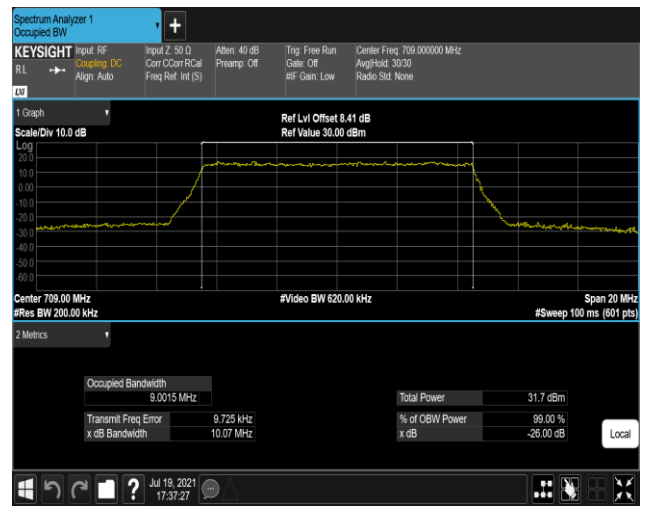

Band17-5MHz-16QAM-23790-25RB#0

Band17-5MHz-16QAM-23825-25RB#0

Band17-10MHz-QPSK-23780-50RB#0

Band17-10MHz-QPSK-23790-50RB#0

Band17-10MHz-QPSK-23800-50RB#0

Band17-10MHz-16QAM-23780-50RB#0

Band17-10MHz-16QAM-23790-50RB#0