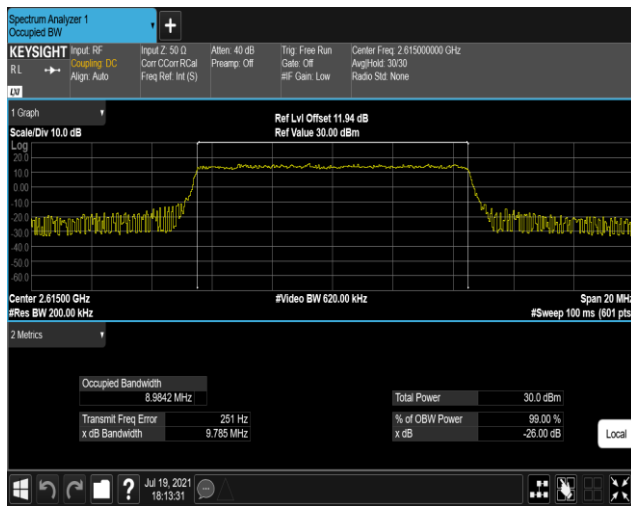

Band38-10MHz-16QAM-38000-50RB#0

Band38-10MHz-QPSK-38200-50RB#0