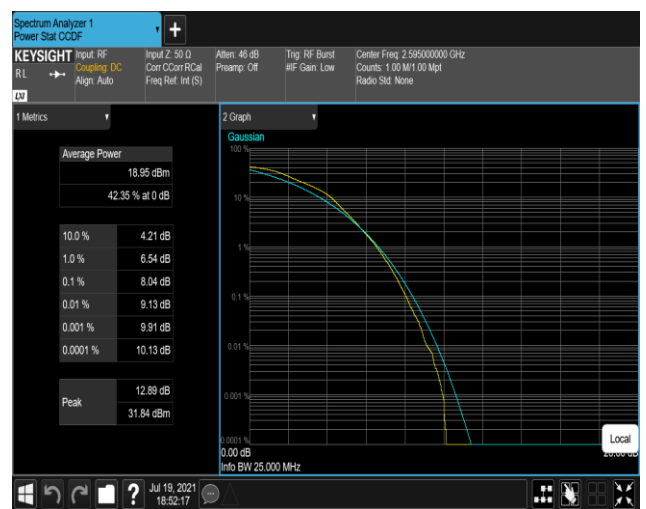

Band41-20MHz-16QAM-40640-100RB#0