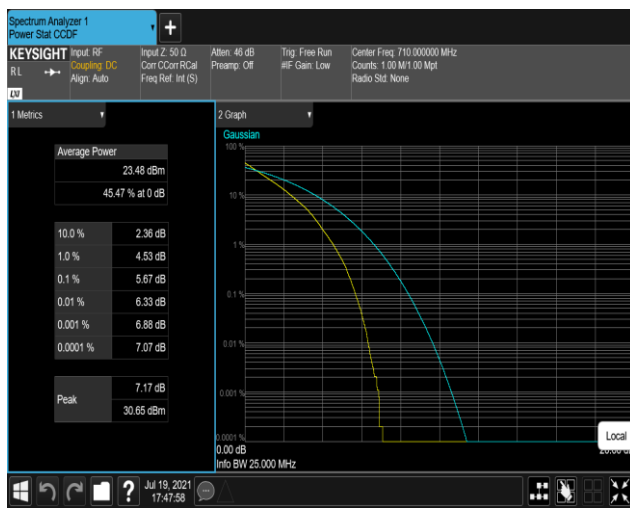

Remark:All bandwidth and all modulation had been tested, but only the worst case data displayed in this report.

Test Graphs

Band7-20MHz-QPSK-21100-100RB#0

Band7-20MHz-16QAM-21100-100RB#0

Band17-10MHz-QPSK-23790-50RB#0

## Appendix C: 26dB Bandwidth and Occupied Bandwidth