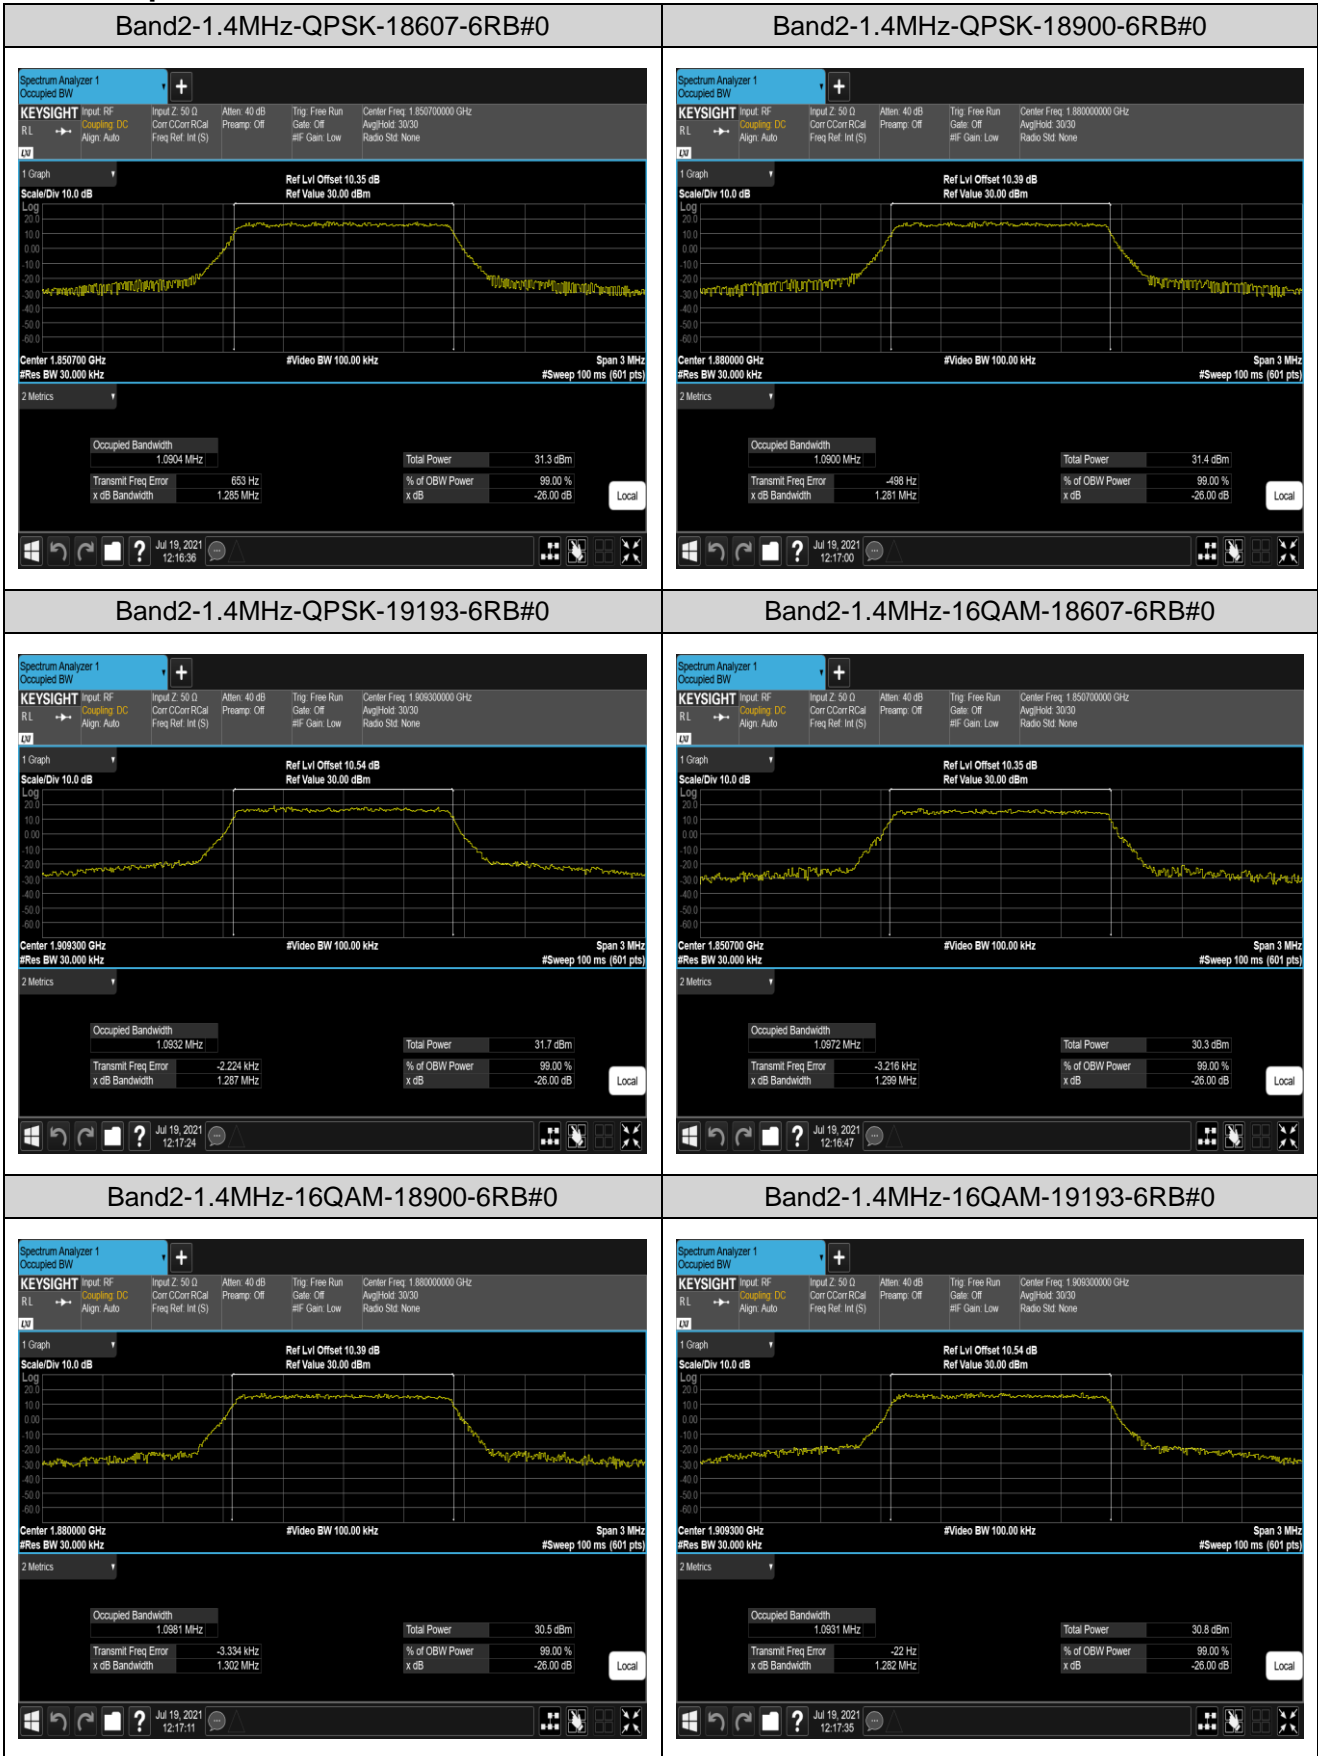

Band2-3MHz-QPSK-18615-15RB#0

Band2-3MHz-QPSK-18900-15RB#0

Test Graphs