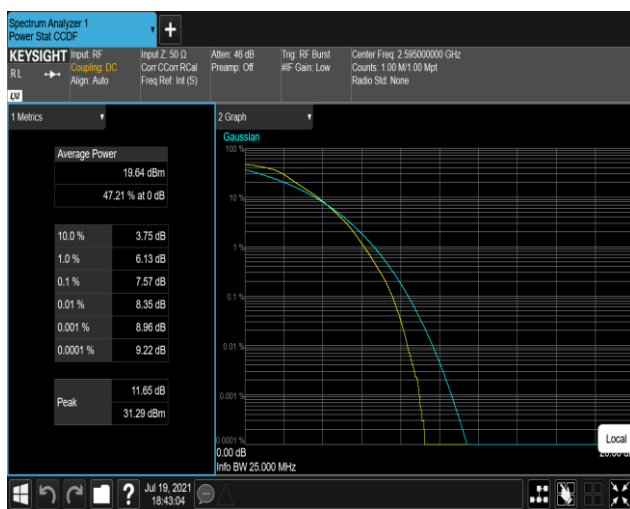

Band41-20MHz-QPSK-40640-100RB#0