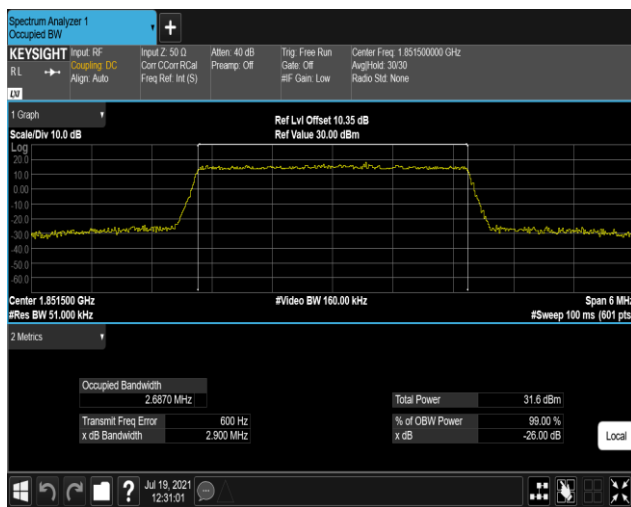

Band2-3MHz-QPSK-19185-15RB#0