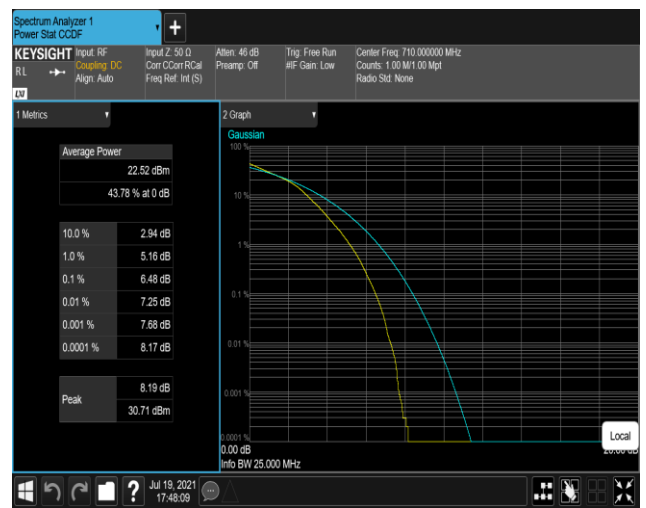

Band38-20MHz-16QAM-38000-100RB#0