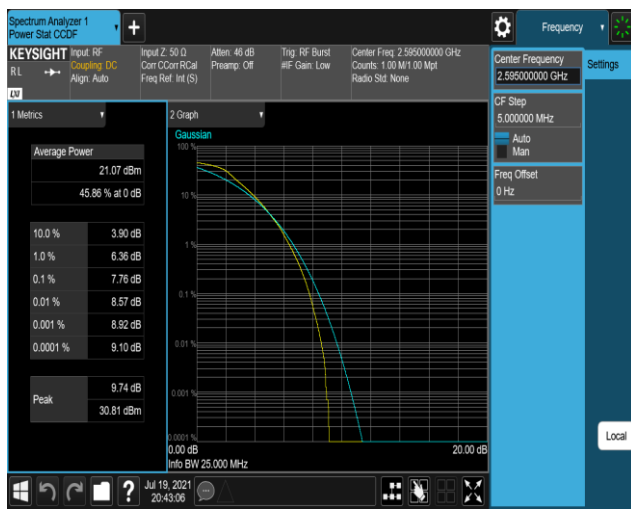

Band66-20MHz-QPSK-132322-100RB#0