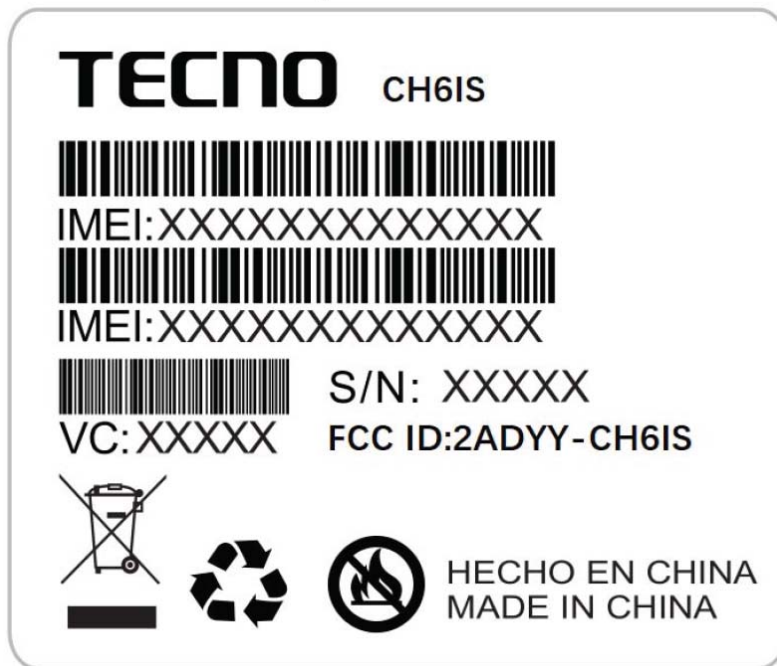

### FCC ID Label

### FCC ID Label Location Information

The label shown shall be permanently affixed at a conspicuous location on the device and be readily visible to the user at the time purchase (Labeling requirements per 2.925)