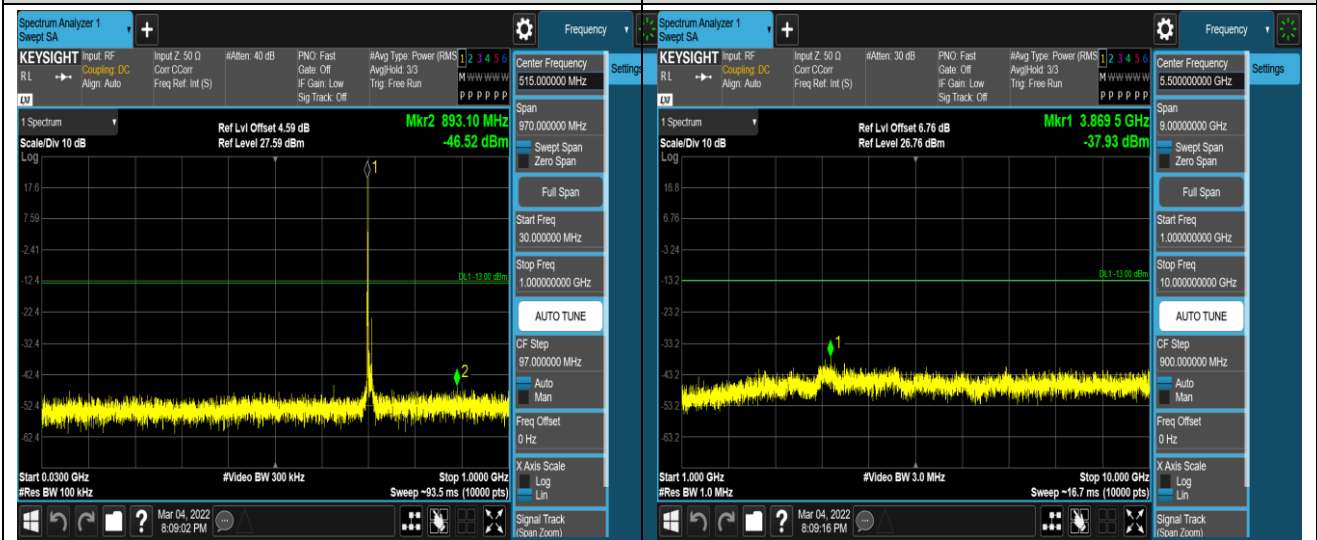

Band17-10MHz-QPSK-23800-1RB#0-Range1:30~1000MHz

Band17-10MHz-QPSK-23800-1RB#0-Range2:1000~10000MHz