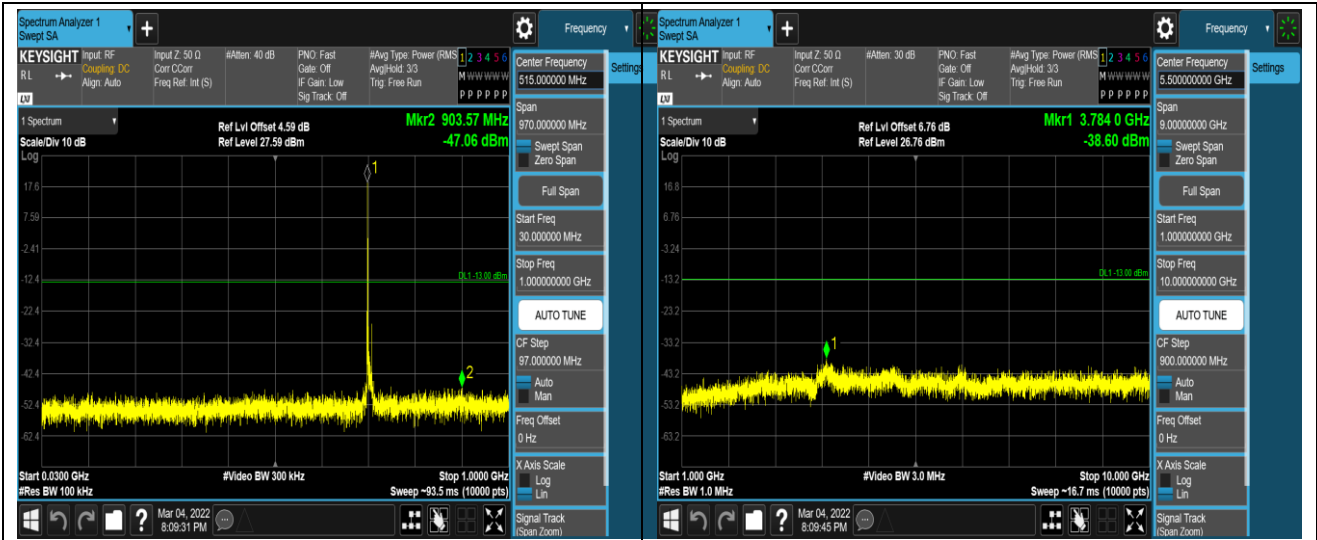

Band41-5MHz-QPSK-40065-1RB#0-Range2:1000~27000MHz

Band41-5MHz-QPSK-40065-1RB#0-Range1:30~1000MHz