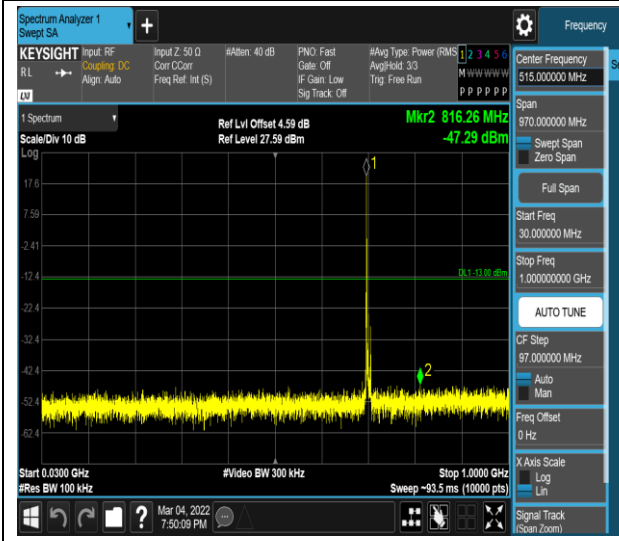

Band17-5MHz-16QAM-23755-1RB#0-Range1:30~1000MHz