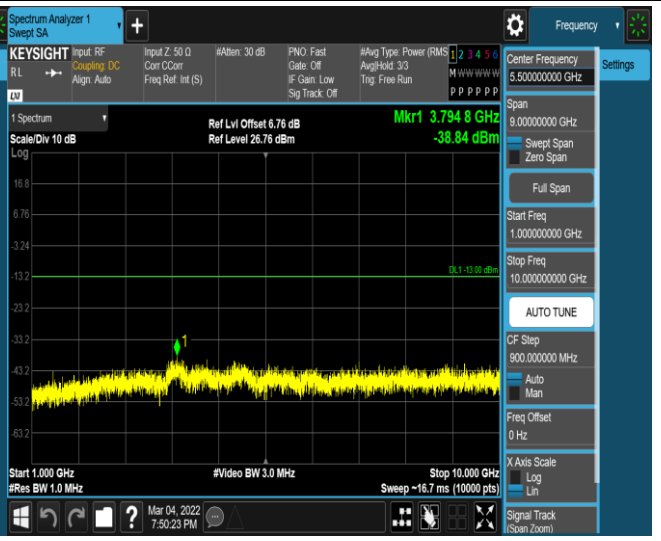

Band17-5MHz-16QAM-23755-1RB#0-Range2:1000~10000MHz