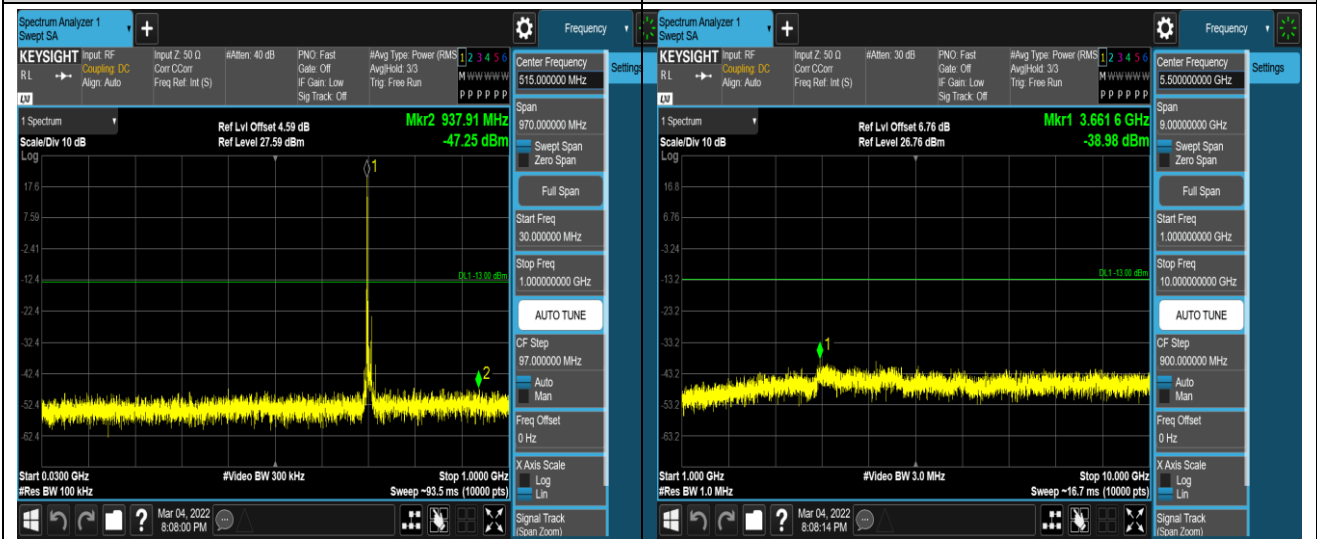

Band17-5MHz-16QAM-23755-1RB#0-Range1:30~1000MHz

Band17-5MHz-16QAM-23755-1RB#0-Range2:1000~10000MHz

Band17-10MHz-QPSK-23790-1RB#0-Range1:30~1000MHz

Band17-10MHz-QPSK-23790-1RB#0-Range2:1000~10000MHz

Band17-10MHz-QPSK-23800-1RB#0-Range1:30~1000MHz