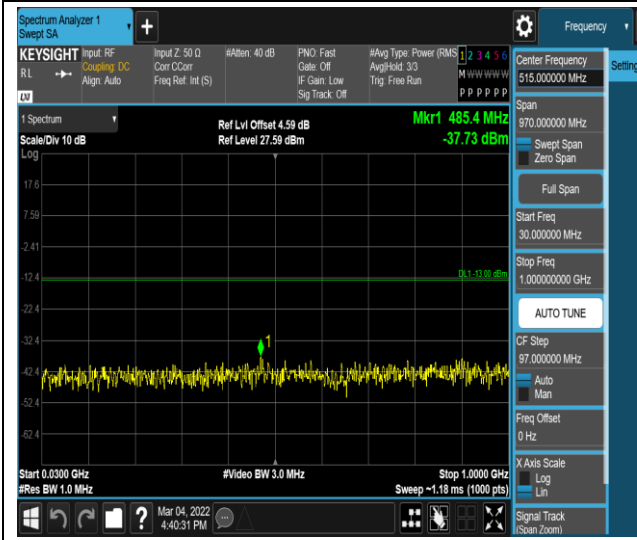

Remark: All bandwidth and all modulation had been tested, but only the worst case data displayed in this report.

Test Graphs

Band2-1.4MHz-16QAM-18607-1RB#0-Range1:30~1000MHz

Band2-1.4MHz-16QAM-18607-1RB#0-Range2:1000~20000MHz