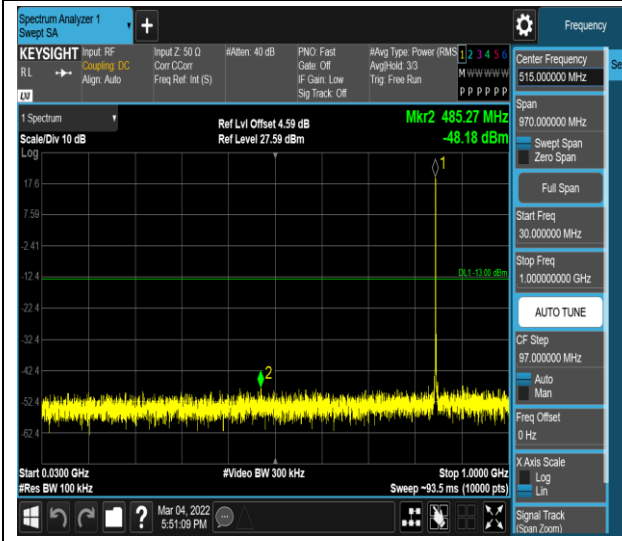

Band5-1.4MHz-QPSK-20643-1RB#0-Range1:30~1000MHz