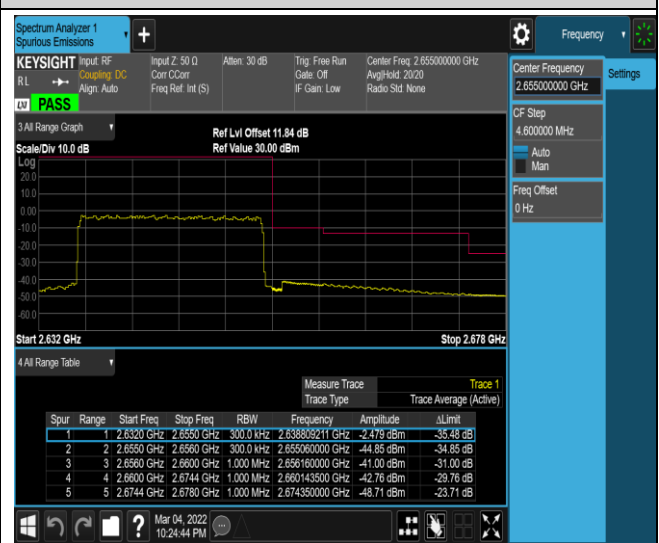

Band41-20MHz-16QAM-41140-100RB#0

Band66-1.4MHz-QPSK-131979-1RB#5