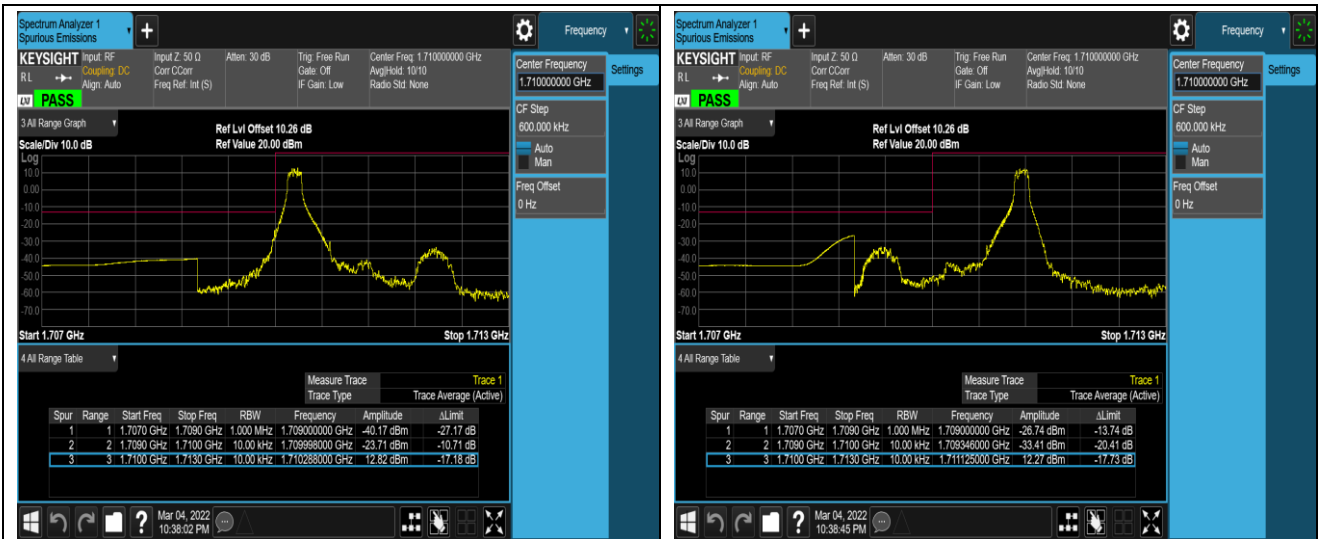

Band41-20MHz-16QAM-41140-1RB#99

Band41-20MHz-16QAM-41140-100RB#0

Band66-1.4MHz-QPSK-131979-1RB#0

Band66-1.4MHz-QPSK-131979-1RB#5

Band66-1.4MHz-QPSK-131979-6RB#0

Band66-1.4MHz-QPSK-132665-1RB#0

Band66-1.4MHz-QPSK-132665-1RB#5